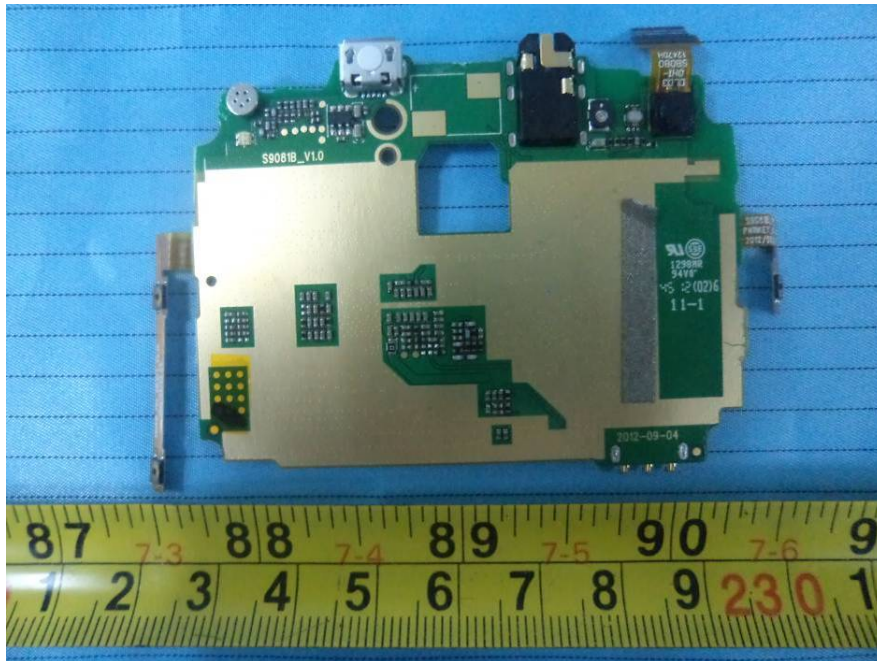

## **EXHIBIT C - EUT INTERNAL PHOTOGRAPHS**

---

**EUT – Battery off View**

**EUT – Cover off View**

**EUT – Main Board Top View**

**EUT – Main Board Top Shielding off View**

**EUT – Main Board Bottom View**

**EUT – Antenna Board Top View**

**EUT – Antenna Board Bottom View**

**EUT – BT & Wi-Fi & GPS Antenna Location View**

**EUT – BT & Wi-Fi Antenna View**

**EUT – GPS Antenna View**

**EUT – GSM & WCDMA Antenna View**

**EUT – GSM & WCDMA Antenna View**

## EUT – Battery Label View