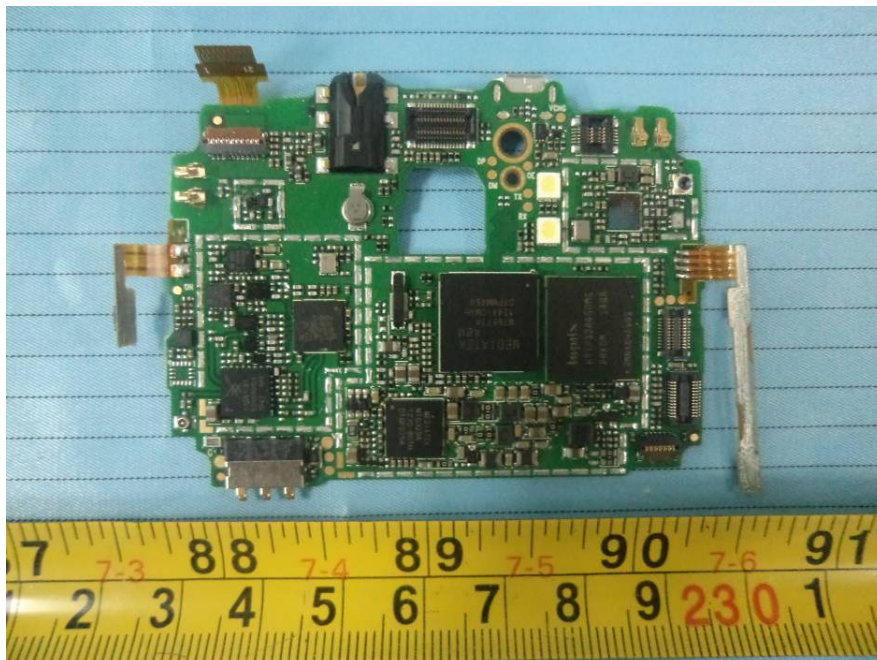

## **EXHIBIT C - EUT INTERNAL PHOTOGRAPHS**

---

**EUT – Battery off View**

**EUT – Cover off View**

**EUT – Main Board Top View**

**EUT – Main Board Top Shielding off View**

**EUT – Main Board Bottom View**

**EUT – Antenna Board Top View**

**EUT – Antenna Board Bottom View**

**EUT – BT & Wi-Fi & GPS Antenna Location View**

**EUT – BT & Wi-Fi Antenna View**

**EUT – GPS Antenna View**

**EUT – GSM & WCDMA Antenna View**

**EUT – GSM & WCDMA Antenna View**