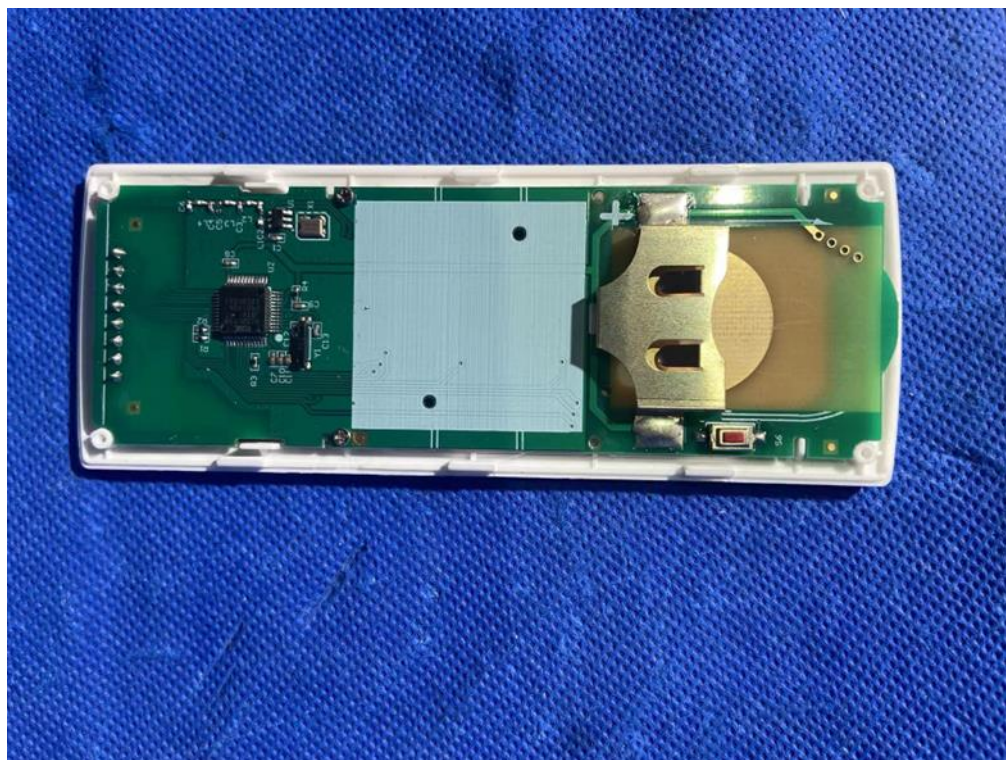

Internal Photos Documentation

Applicant: Coulisse B.V.
Product: Transmitter
FCC ID: ZY4CM49
Model: CM-49

Page 1 of 4

Internal Photos Documentation

Applicant: Coulisse B.V.
Product: Transmitter
FCC ID: ZY4CM49
Model: CM-49

Page 2 of 4

Internal Photos Documentation

Applicant: Coulisse B.V.
Product: Transmitter
FCC ID: ZY4CM49
Model: CM-49

Antenna for
433.92MHz

Internal Photos Documentation

Applicant: Coulisse B.V.
Product: Transmitter
FCC ID: ZY4CM49
Model: CM-49