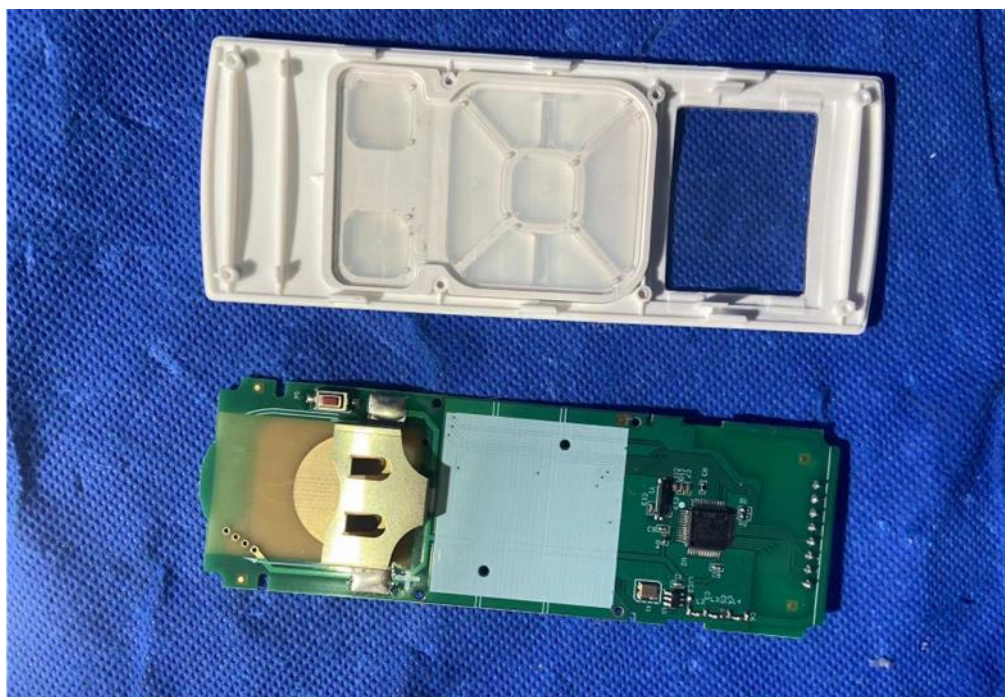

Internal Photos Documentation

Applicant: Coulisse B.V.
Product: Transmitter
FCC ID: ZY4CM49
Model: CM-49

Page 1 of 4

Internal Photos Documentation

Applicant: Coulisse B.V.
Product: Transmitter
FCC ID: ZY4CM49
Model: CM-49

Page 2 of 4

Internal Photos Documentation

Applicant: Coulisse B.V.
Product: Transmitter
FCC ID: ZY4CM49
Model: CM-49

Antenna for
433.92MHz

Internal Photos Documentation

Applicant: Coulisse B.V.
Product: Transmitter
FCC ID: ZY4CM49
Model: CM-49