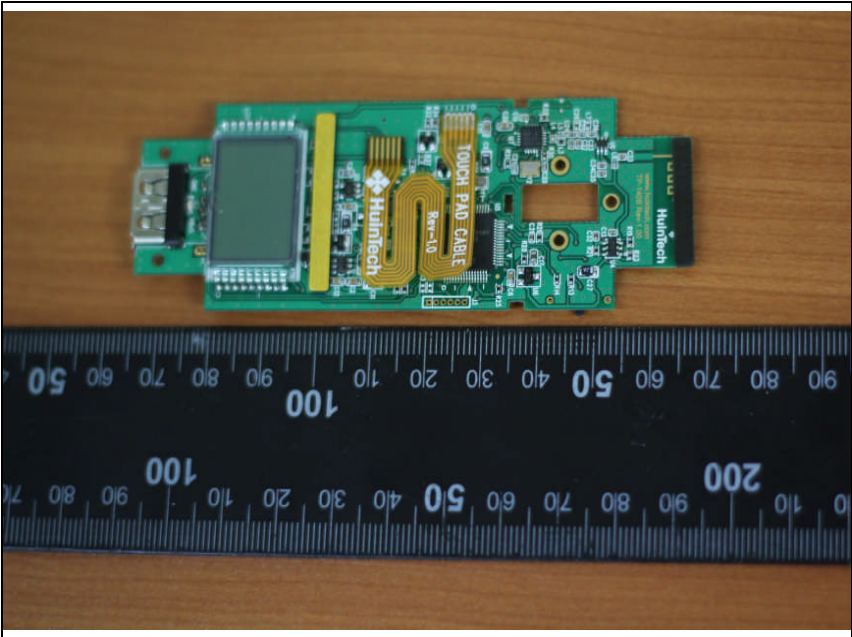

Model : TP-140B

Internal photos of EUT

Model : TP-140B

Internal view of EUT

Model : TP-140B

Top view of main PCB

Bottom view of main PCB

Model : TP-140B

Top view of front panel PCB

Bottom view of front panel PCB