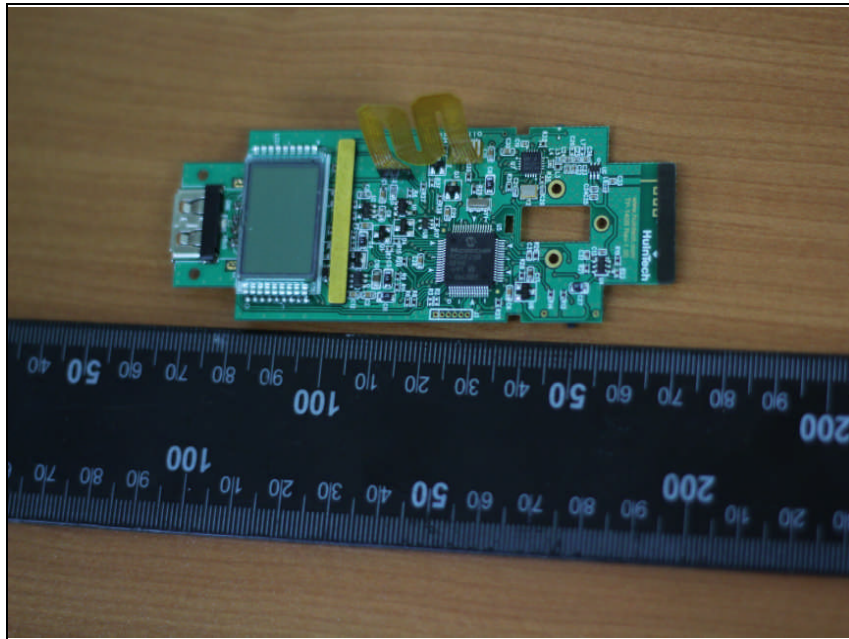

Model : TP-140B

Internal photos of EUT

Model : TP-140B

Internal view of EUT

Model : TP-140B

Top view of main PCB

Bottom view of main PCB

Model : TP-140B

Top view of front panel PCB

Bottom view of front panel PCB