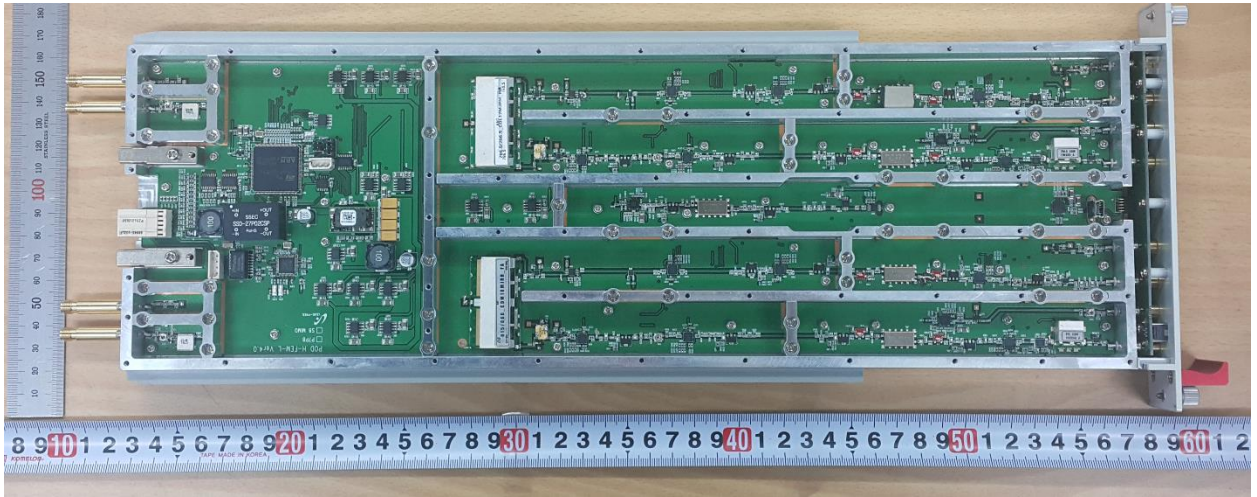

1818 E. Orangethrope Ave
Fullerton, CA 92831
Tel. +1.714.515.1100
www.kmwcomm.com

INTERNAL PHOTOS FOR POD-H-FEM-L

Date: June 30, 2016

1. POD-H-FEM-L-P7P8

1.1 FRONT VIEW

1.2 REAR VIEW

1.3 BODY SIDE

2. POD-H-FEM-L-7

2.1 FRONT VIEW

2.2 REAR VIEW

2.3 BODY SIDE

3. POD-H-FEM-L-C

3.1 FRONT VIEW

3.2 REAR VIEW

3.3 BODY SIDE

4. POD-H-FEM-L-S8

4.1 FRONT VIEW

4.2 REAR VIEW

4.3 BODY SIDE

5. POD-H-FEM-L-P

5.1 FRONT VIEW

5.2 REAR VIEW

5.3 BODY SIDE

6. POD-H-FEM-L-A