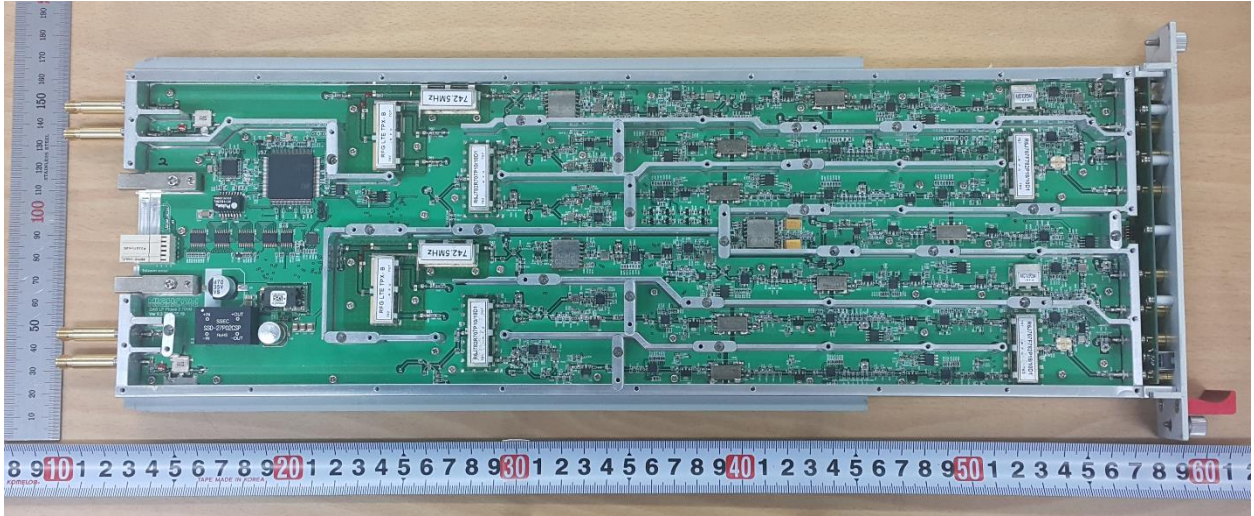

1818 E. Orangethrope Ave
Fullerton, CA 92831
Tel. +1.714.515.1100
www.kmwcomm.com

INTERNAL PHOTOS FOR POD-H-FEM-L

Date: June 30, 2016

1. POD-H-FEM-L-P7P8

1.1 FRONT VIEW

1.2 REAR VIEW

1.3 BODY SIDE

2. POD-H-FEM-L-7

2.1 FRONT VIEW

2.2 REAR VIEW

2.3 BODY SIDE

3. POD-H-FEM-L-C

3.1 FRONT VIEW

3.2 REAR VIEW

3.3 BODY SIDE

4. POD-H-FEM-L-S8

4.1 FRONT VIEW

4.2 REAR VIEW

4.3 BODY SIDE

5. POD-H-FEM-L-P

5.1 FRONT VIEW

5.2 REAR VIEW

5.3 BODY SIDE

6. POD-H-FEM-L-A