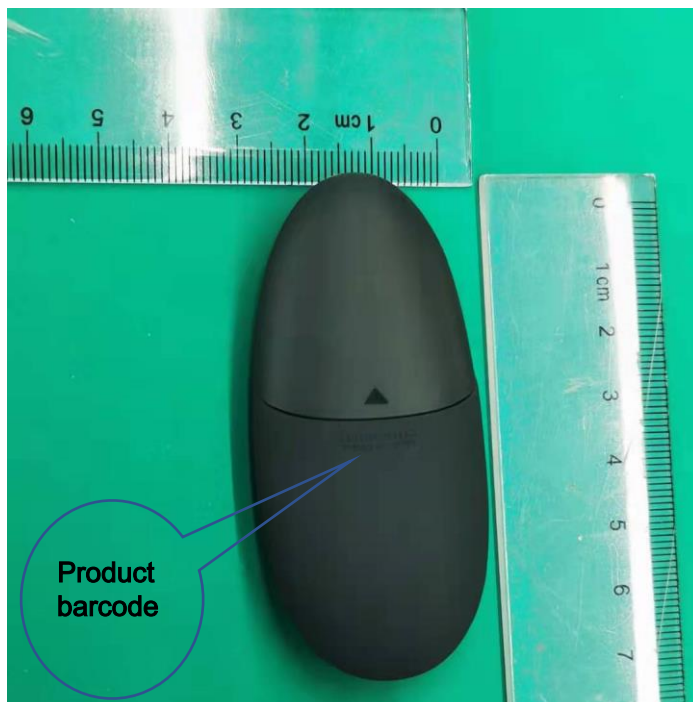

## Model:We-Vibe Five Button Remote Control

Top view:

Dimension (mm): Length: 72.76, Width: 33.23

Bottom view:

imension (mm): Length: 72.76, Width: 33.23

Side view