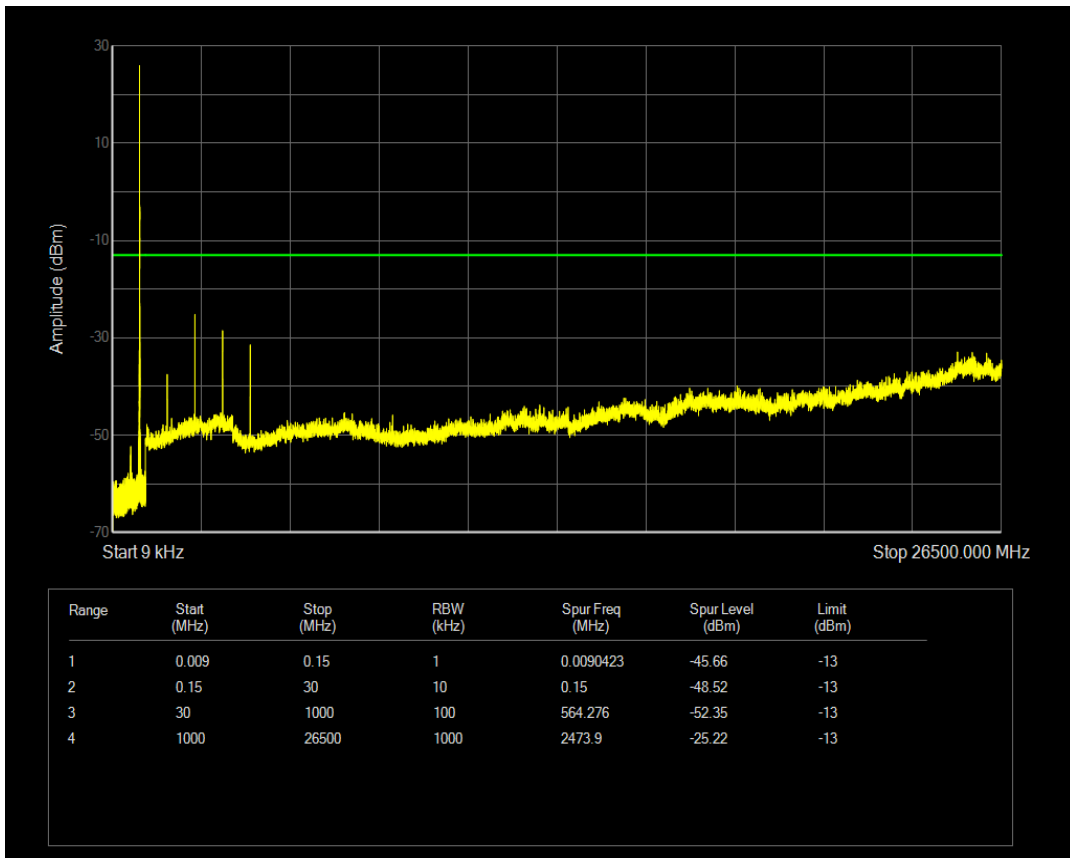

Band5 QPSK BW=3MHz Channel=20415 RB Size=1 Position=#0

Band5 QPSK BW=3MHz Channel=20415 RB Size=15 Position=#0