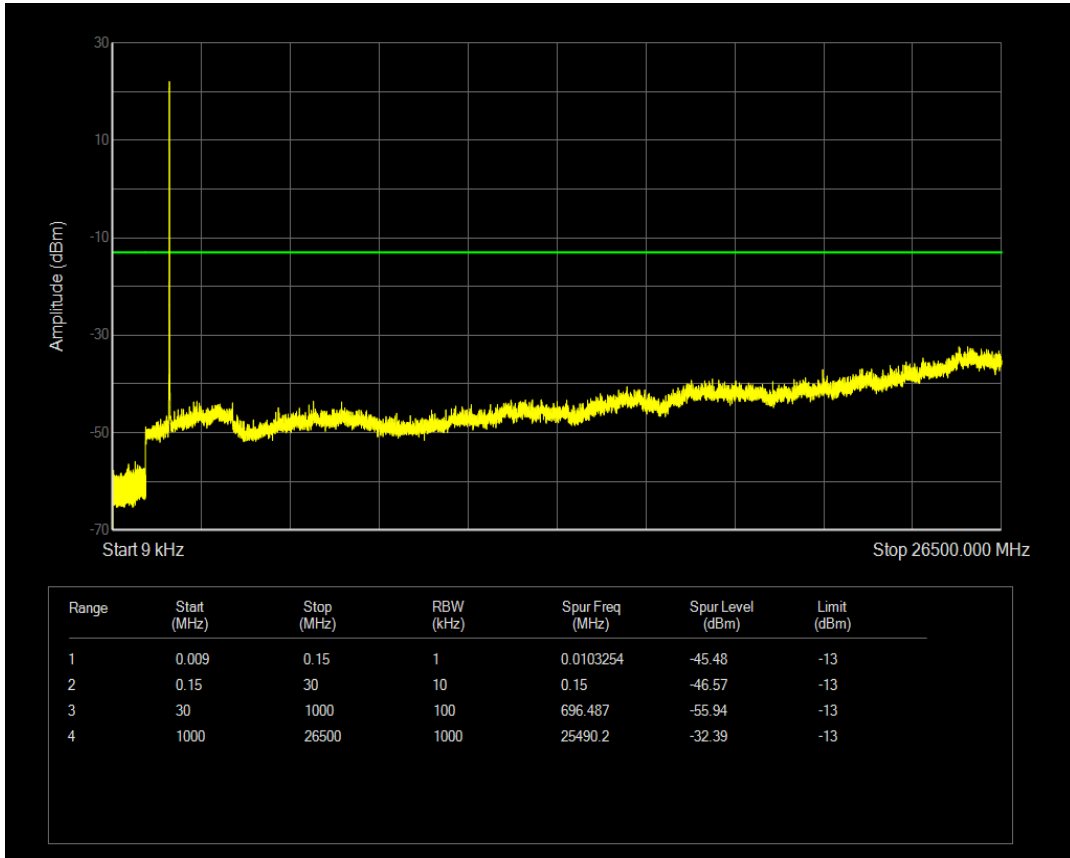

Band4 QPSK BW=3MHz Channel=20385 RB Size=1 Position=#0

Band4 QPSK BW=3MHz Channel=20385 RB Size=15 Position=#0

Band4 16QAM BW=3MHz Channel=20385 RB Size=1 Position=#0

Band4 16QAM BW=3MHz Channel=20385 RB Size=15 Position=#0

Band4 QPSK BW=5MHz Channel=19975 RB Size=1 Position=#0

Band4 QPSK BW=5MHz Channel=19975 RB Size=25 Position=#0

Band4 16QAM BW=5MHz Channel=19975 RB Size=1 Position=#0

Band4 16QAM BW=5MHz Channel=19975 RB Size=25 Position=#0