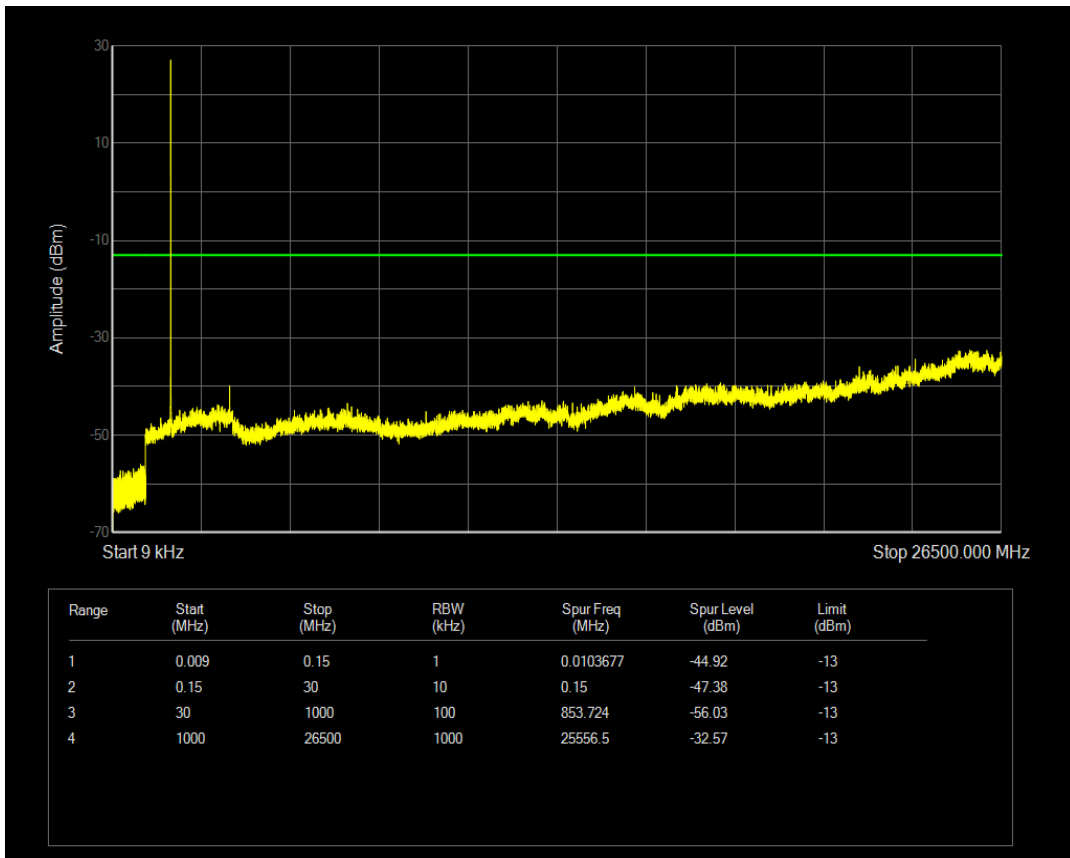

Band4 QPSK BW=1.4MHz Channel=20393 RB Size=1 Position=#0

Band4 QPSK BW=1.4MHz Channel=20393 RB Size=6 Position=#0