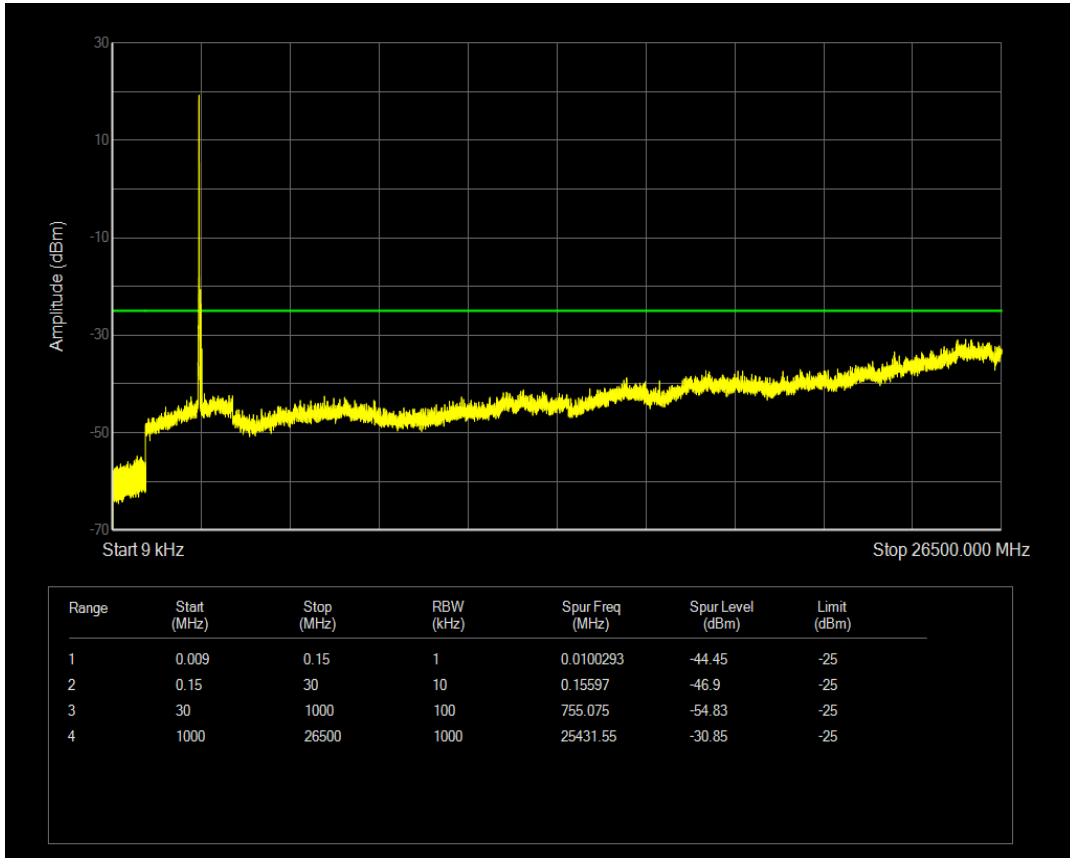

Band38 QPSK BW=10MHz Channel=37800 RB Size=1 Position=#0

Band38 QPSK BW=10MHz Channel=37800 RB Size=50 Position=#0

Band38 16QAM BW=10MHz Channel=37800 RB Size=1 Position=#0

Band38 16QAM BW=10MHz Channel=37800 RB Size=50 Position=#0

Band38 QPSK BW=10MHz Channel=38000 RB Size=1 Position=#0

Band38 QPSK BW=10MHz Channel=38000 RB Size=50 Position=#0

Band38 16QAM BW=10MHz Channel=38000 RB Size=1 Position=#0

Band38 16QAM BW=10MHz Channel=38000 RB Size=50 Position=#0