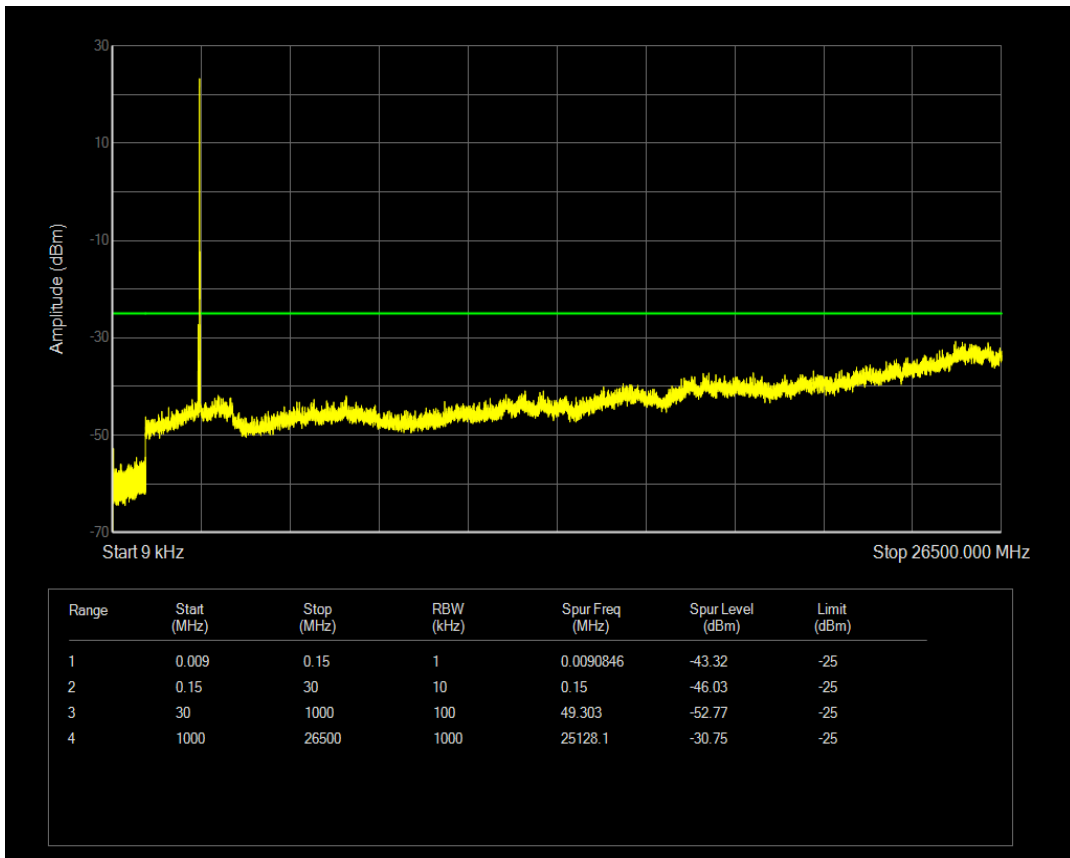

Band38 QPSK BW=10MHz Channel=38000 RB Size=1 Position=#0

Band38 QPSK BW=10MHz Channel=38000 RB Size=50 Position=#0

Band38 16QAM BW=10MHz Channel=38000 RB Size=1 Position=#0

Band38 16QAM BW=10MHz Channel=38000 RB Size=50 Position=#0

Band38 QPSK BW=10MHz Channel=38200 RB Size=1 Position=#0

Band38 QPSK BW=10MHz Channel=38200 RB Size=50 Position=#0

Band38 16QAM BW=10MHz Channel=38200 RB Size=1 Position=#0

Band38 16QAM BW=10MHz Channel=38200 RB Size=50 Position=#0