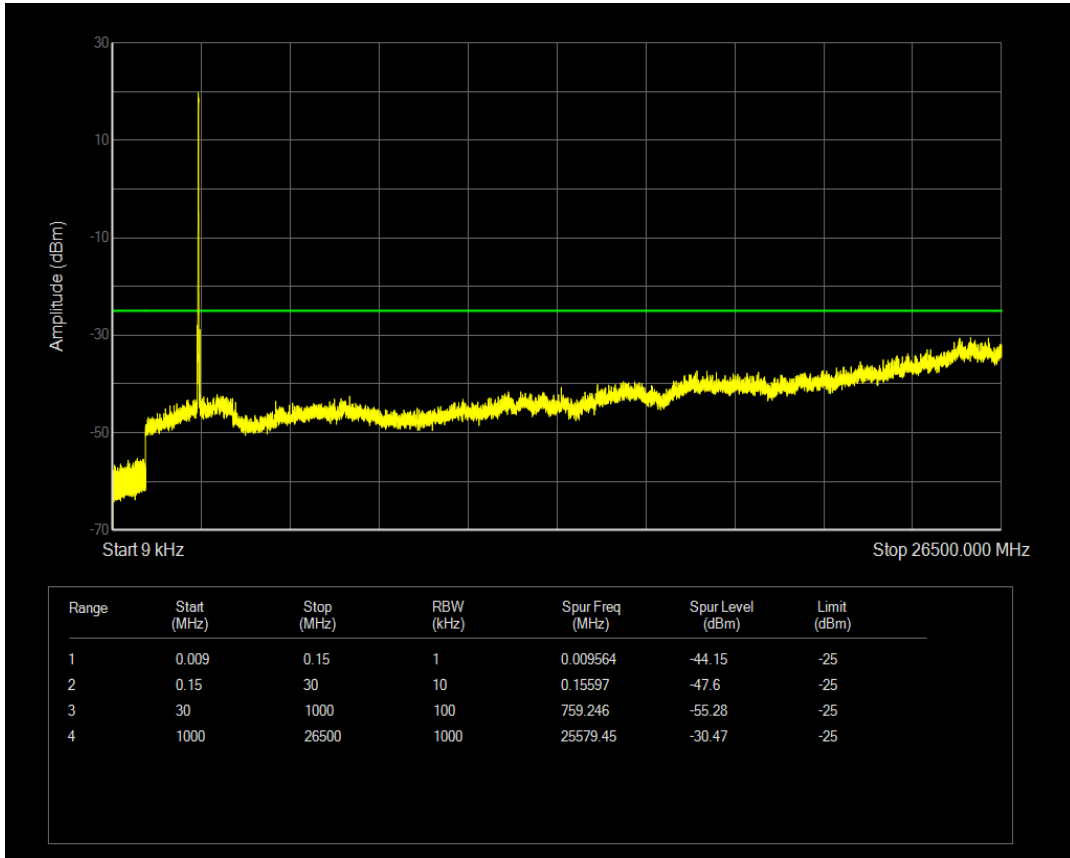

Band38 QPSK BW=10MHz Channel=37800 RB Size=1 Position=#0

Band38 QPSK BW=10MHz Channel=37800 RB Size=50 Position=#0

Band38 16QAM BW=10MHz Channel=37800 RB Size=1 Position=#0

Band38 16QAM BW=10MHz Channel=37800 RB Size=50 Position=#0

Band38 QPSK BW=10MHz Channel=38000 RB Size=1 Position=#0

Band38 QPSK BW=10MHz Channel=38000 RB Size=50 Position=#0

Band38 16QAM BW=10MHz Channel=38000 RB Size=1 Position=#0

Band38 16QAM BW=10MHz Channel=38000 RB Size=50 Position=#0