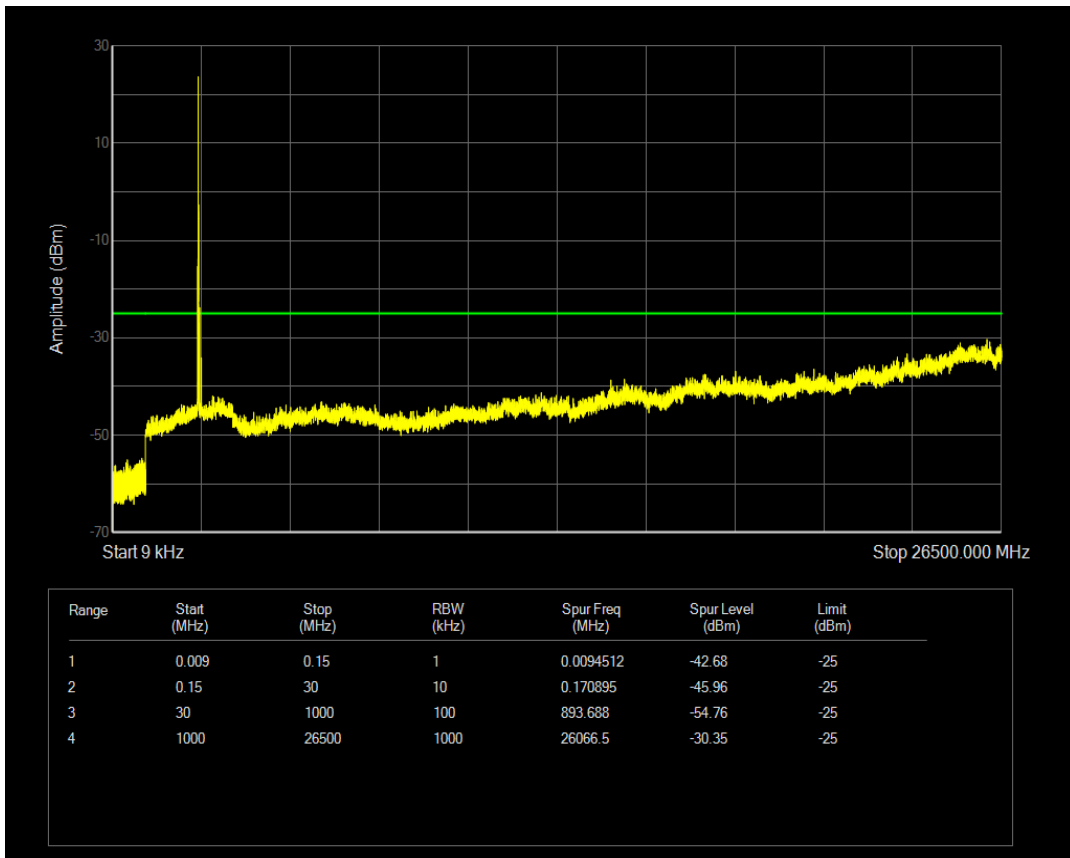

Band38 16QAM BW=15MHz Channel=37825 RB Size=1 Position=#0

Band38 16QAM BW=15MHz Channel=37825 RB Size=75 Position=#0