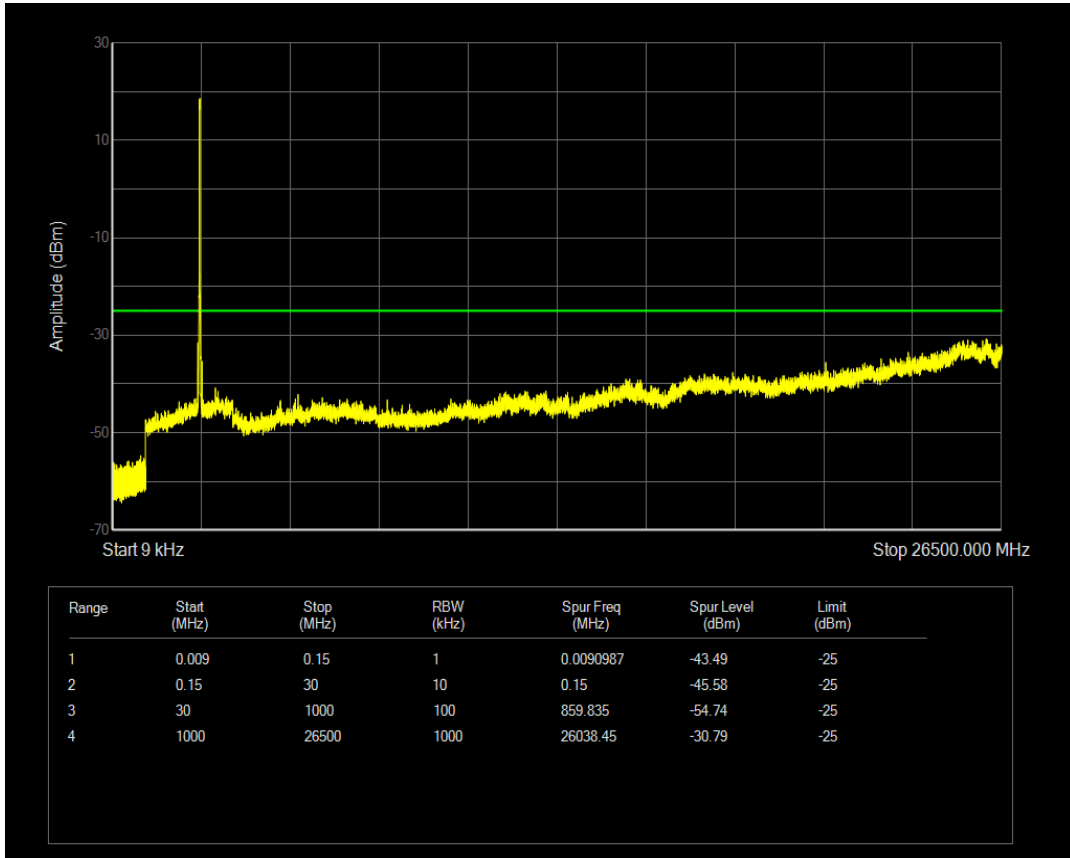

Band38 QPSK BW=15MHz Channel=38175 RB Size=75 Position=#0

Band38 16QAM BW=15MHz Channel=38175 RB Size=1 Position=#0