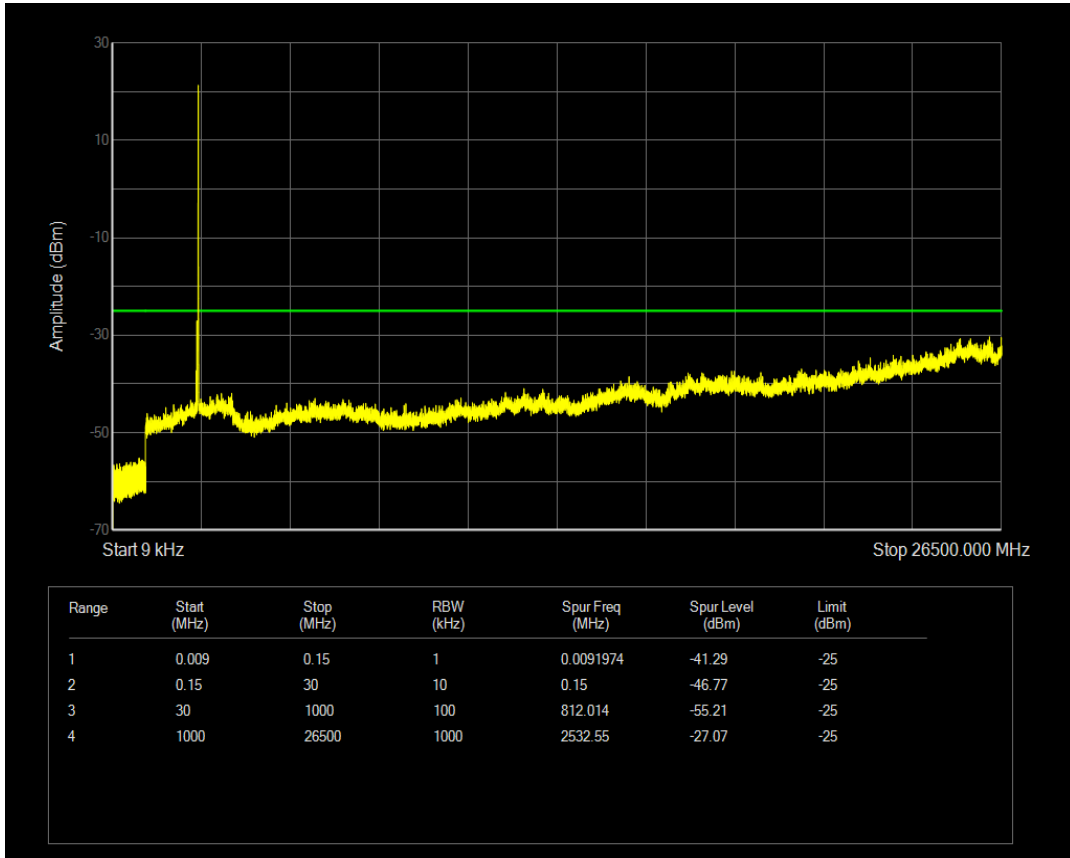

Band38 QPSK BW=5MHz Channel=37775 RB Size=25 Position=#0

Band38 16QAM BW=5MHz Channel=37775 RB Size=1 Position=#0