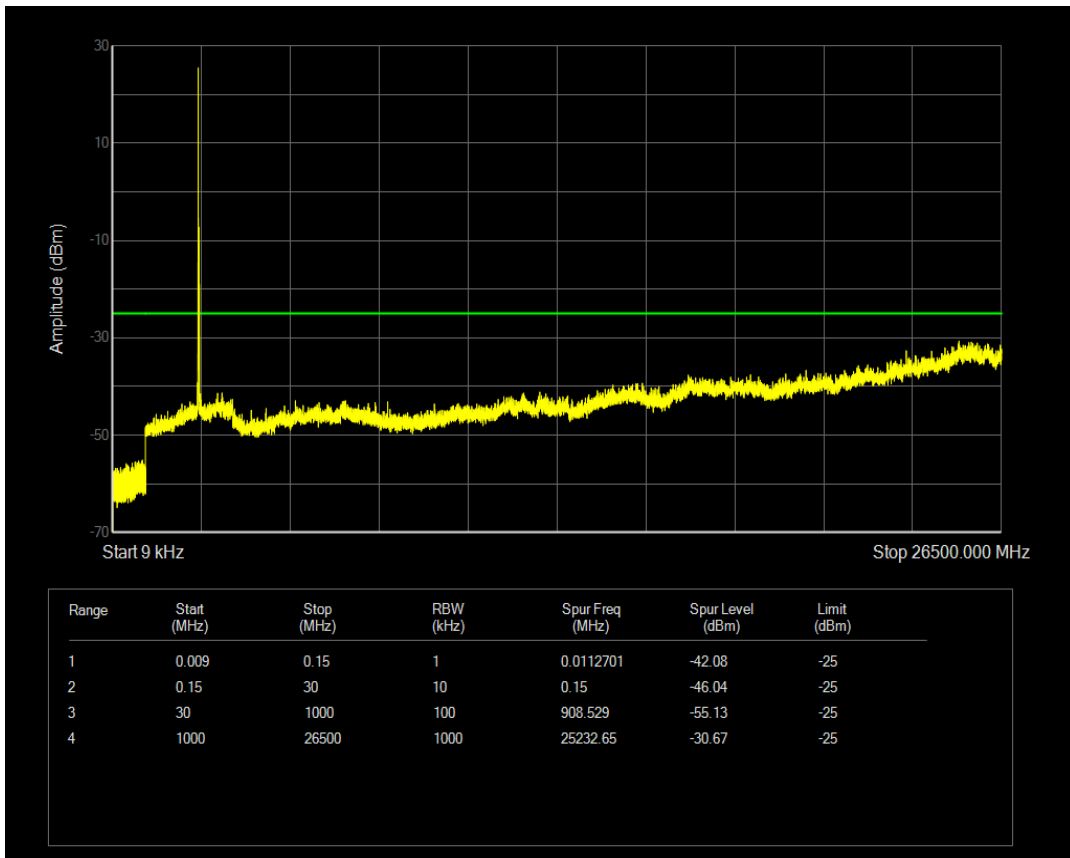

Band38 QPSK BW=15MHz Channel=38175 RB Size=1 Position=#0

Band38 QPSK BW=15MHz Channel=38175 RB Size=75 Position=#0

Band38 16QAM BW=15MHz Channel=38175 RB Size=1 Position=#0

Band38 16QAM BW=15MHz Channel=38175 RB Size=75 Position=#0

Band38 QPSK BW=20MHz Channel=37850 RB Size=1 Position=#0

Band38 QPSK BW=20MHz Channel=37850 RB Size=100 Position=#0

Band38 16QAM BW=20MHz Channel=37850 RB Size=1 Position=#0

Band38 16QAM BW=20MHz Channel=37850 RB Size=100 Position=#0