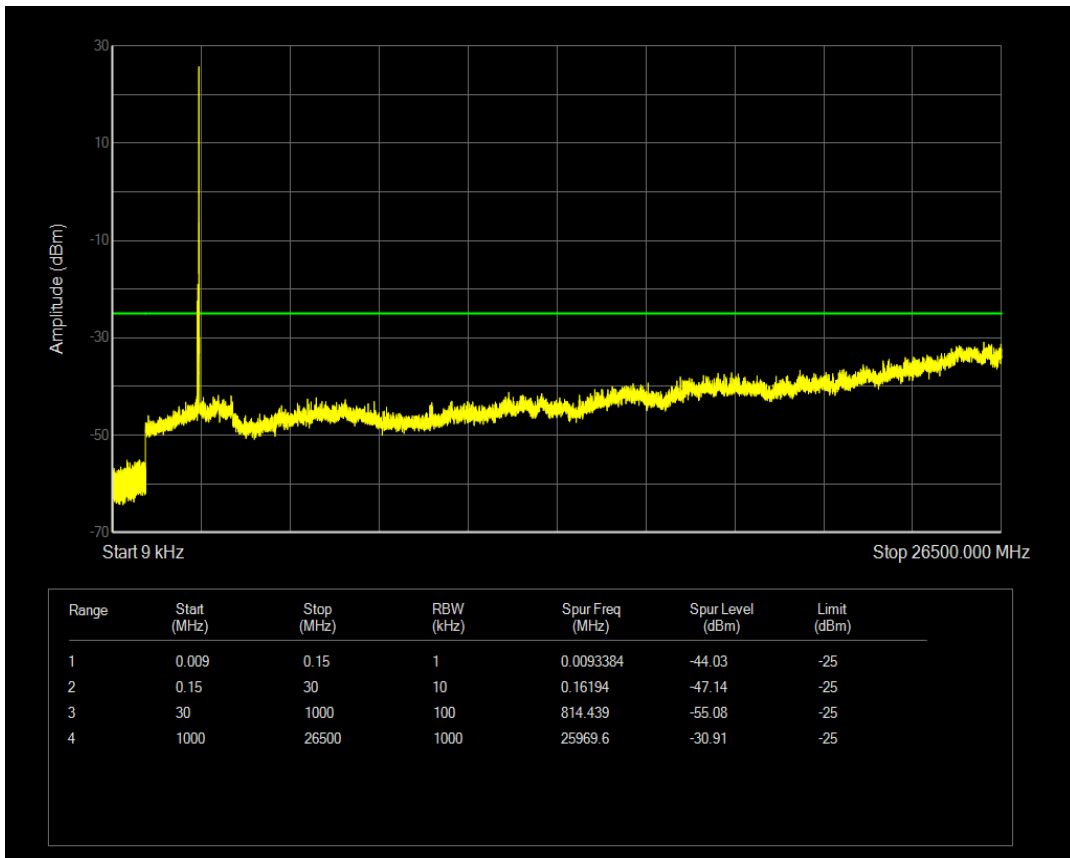

Band38 QPSK BW=10MHz Channel=38000 RB Size=1 Position=#0

Band38 QPSK BW=10MHz Channel=38000 RB Size=50 Position=#0