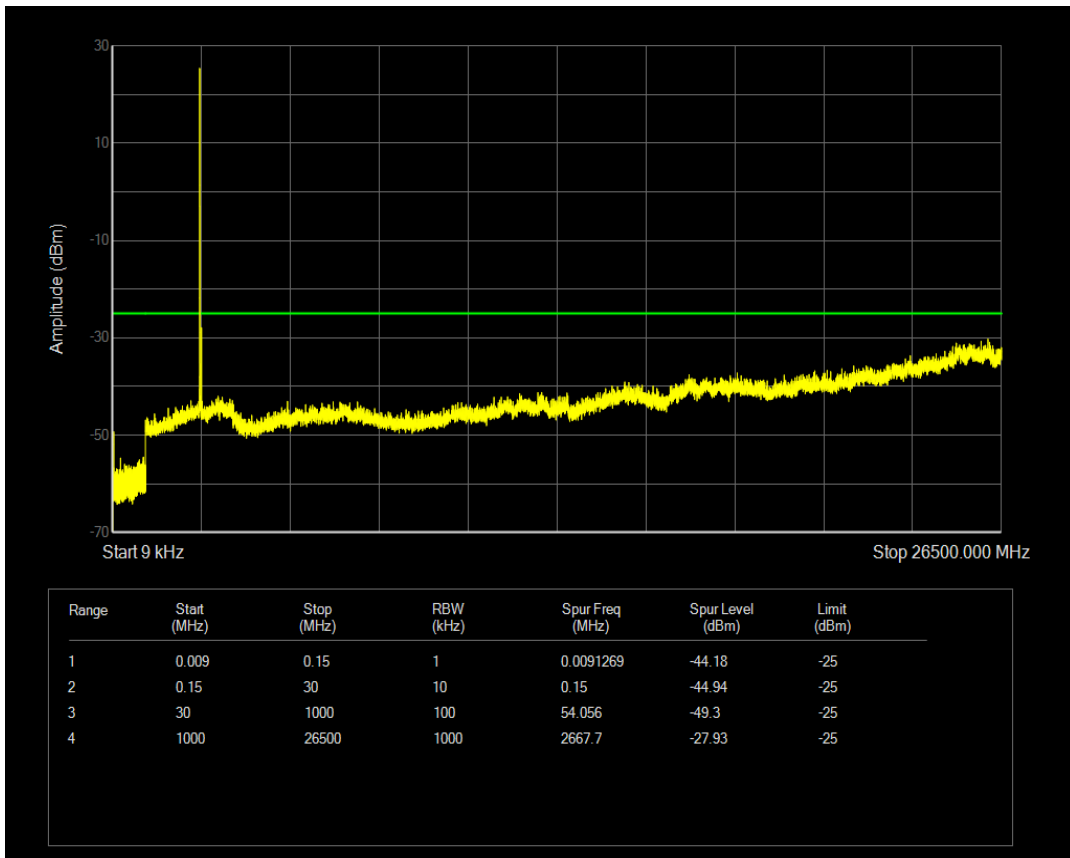

Band38 QPSK BW=5MHz Channel=38225 RB Size=1 Position=#0

Band38 QPSK BW=5MHz Channel=38225 RB Size=25 Position=#0