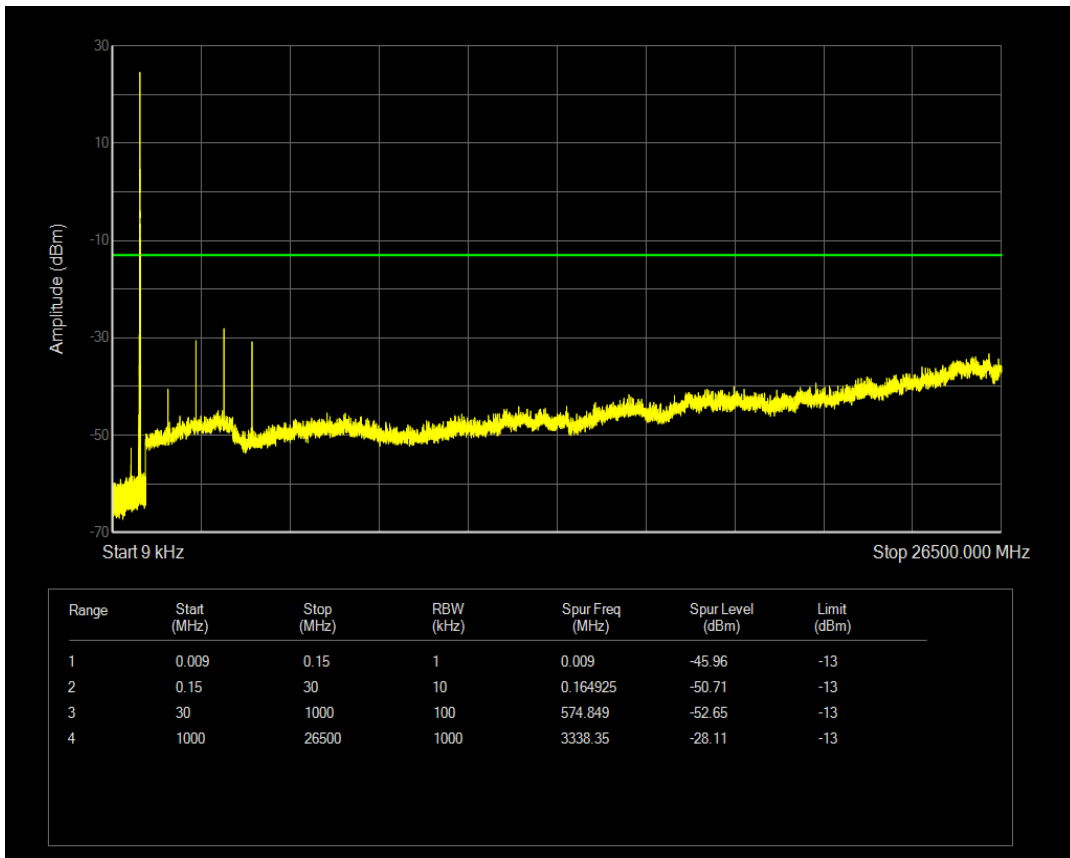

Band26(824-849) 16QAM BW=15MHz Channel=26965 RB Size=1 Position=#0

Band26(824-849) 16QAM BW=15MHz Channel=26965 RB Size=75 Position=#0