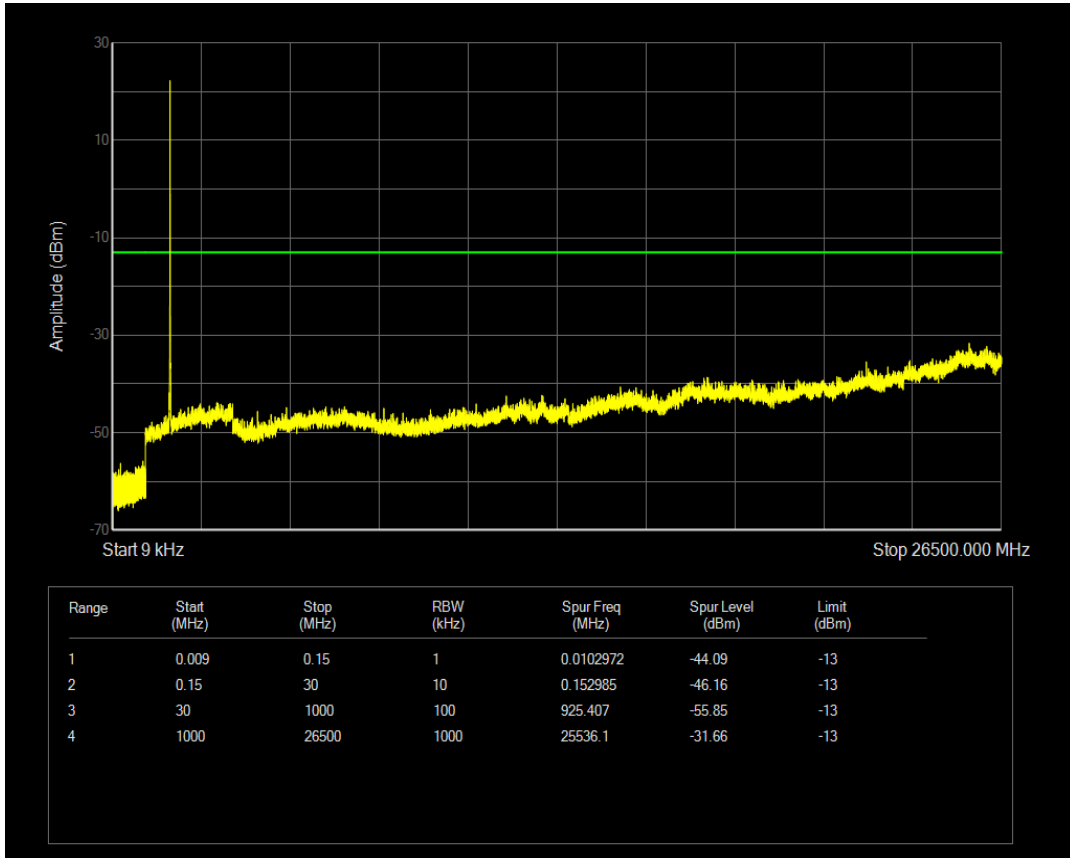

Band4 QPSK BW=5MHz Channel=19975 RB Size=1 Position=#0

Band4 QPSK BW=5MHz Channel=19975 RB Size=25 Position=#0

Band4 16QAM BW=5MHz Channel=19975 RB Size=1 Position=#0

Band4 16QAM BW=5MHz Channel=19975 RB Size=25 Position=#0

Band4 QPSK BW=5MHz Channel=20175 RB Size=1 Position=#0

Band4 QPSK BW=5MHz Channel=20175 RB Size=25 Position=#0

Band4 16QAM BW=5MHz Channel=20175 RB Size=1 Position=#0

Band4 16QAM BW=5MHz Channel=20175 RB Size=25 Position=#0