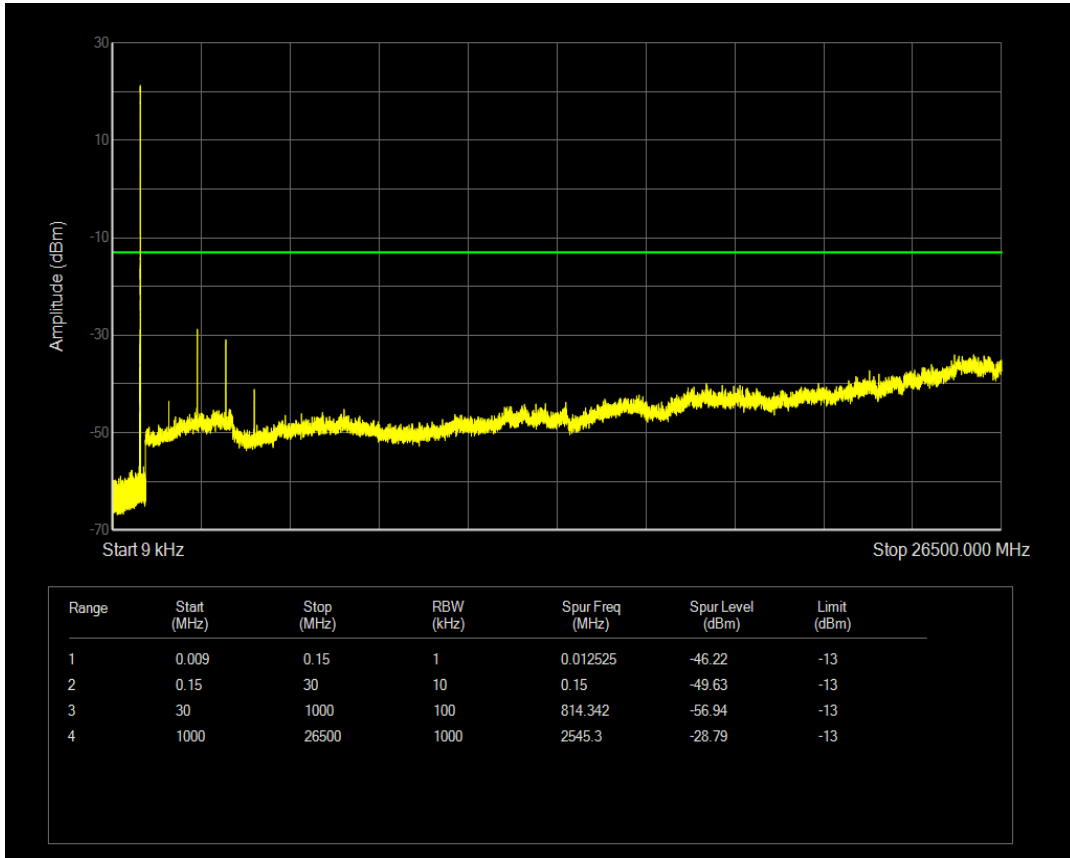

Band5 QPSK BW=1.4MHz Channel=20407 RB Size=1 Position=#0

Band5 QPSK BW=1.4MHz Channel=20407 RB Size=6 Position=#0

Band5 16QAM BW=1.4MHz Channel=20407 RB Size=1 Position=#0

Band5 16QAM BW=1.4MHz Channel=20407 RB Size=6 Position=#0

Band5 QPSK BW=1.4MHz Channel=20525 RB Size=1 Position=#0

Band5 QPSK BW=1.4MHz Channel=20525 RB Size=6 Position=#0

Band5 16QAM BW=1.4MHz Channel=20525 RB Size=1 Position=#0

Band5 16QAM BW=1.4MHz Channel=20525 RB Size=6 Position=#0

Band5 QPSK BW=1.4MHz Channel=20643 RB Size=1 Position=#0

Band5 QPSK BW=1.4MHz Channel=20643 RB Size=6 Position=#0

Band5 16QAM BW=1.4MHz Channel=20643 RB Size=1 Position=#0

Band5 16QAM BW=1.4MHz Channel=20643 RB Size=6 Position=#0