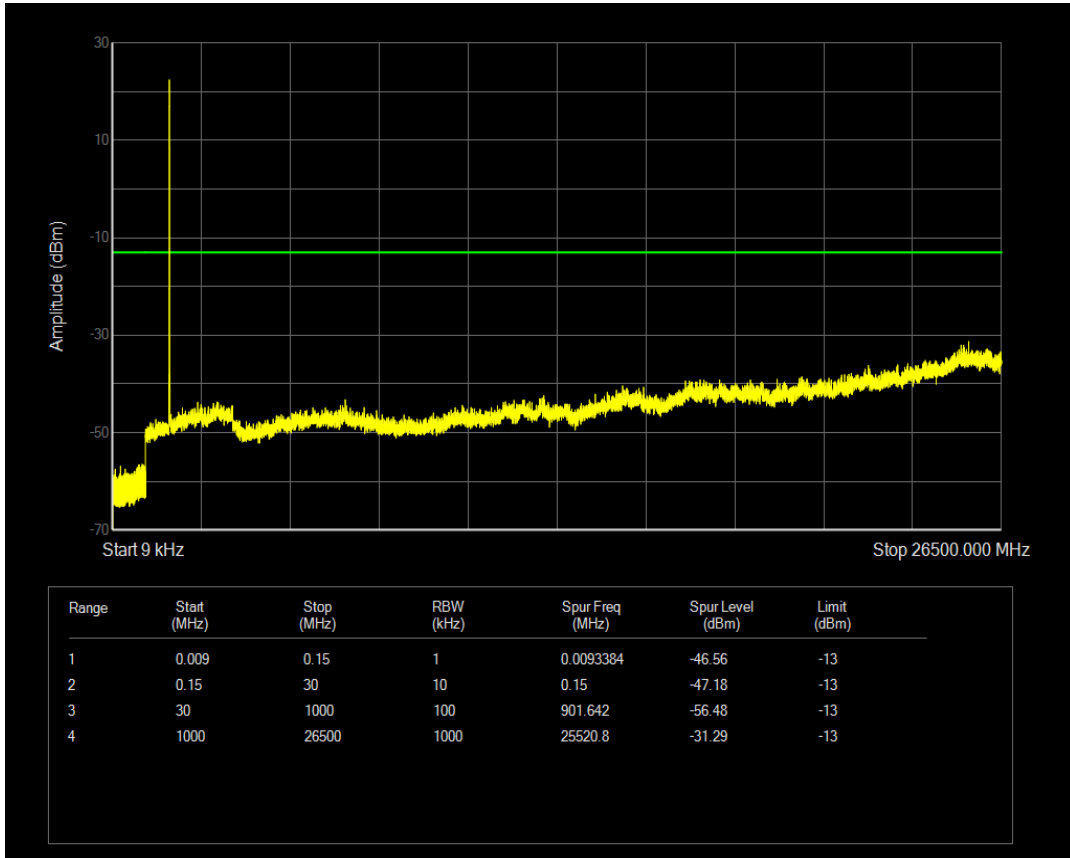

Band4 QPSK BW=5MHz Channel=19975 RB Size=1 Position=#0

Band4 QPSK BW=5MHz Channel=19975 RB Size=25 Position=#0

Band4 16QAM BW=5MHz Channel=19975 RB Size=1 Position=#0

Band4 16QAM BW=5MHz Channel=19975 RB Size=25 Position=#0

Band4 QPSK BW=5MHz Channel=20175 RB Size=1 Position=#0

Band4 QPSK BW=5MHz Channel=20175 RB Size=25 Position=#0

Band4 16QAM BW=5MHz Channel=20175 RB Size=1 Position=#0

Band4 16QAM BW=5MHz Channel=20175 RB Size=25 Position=#0