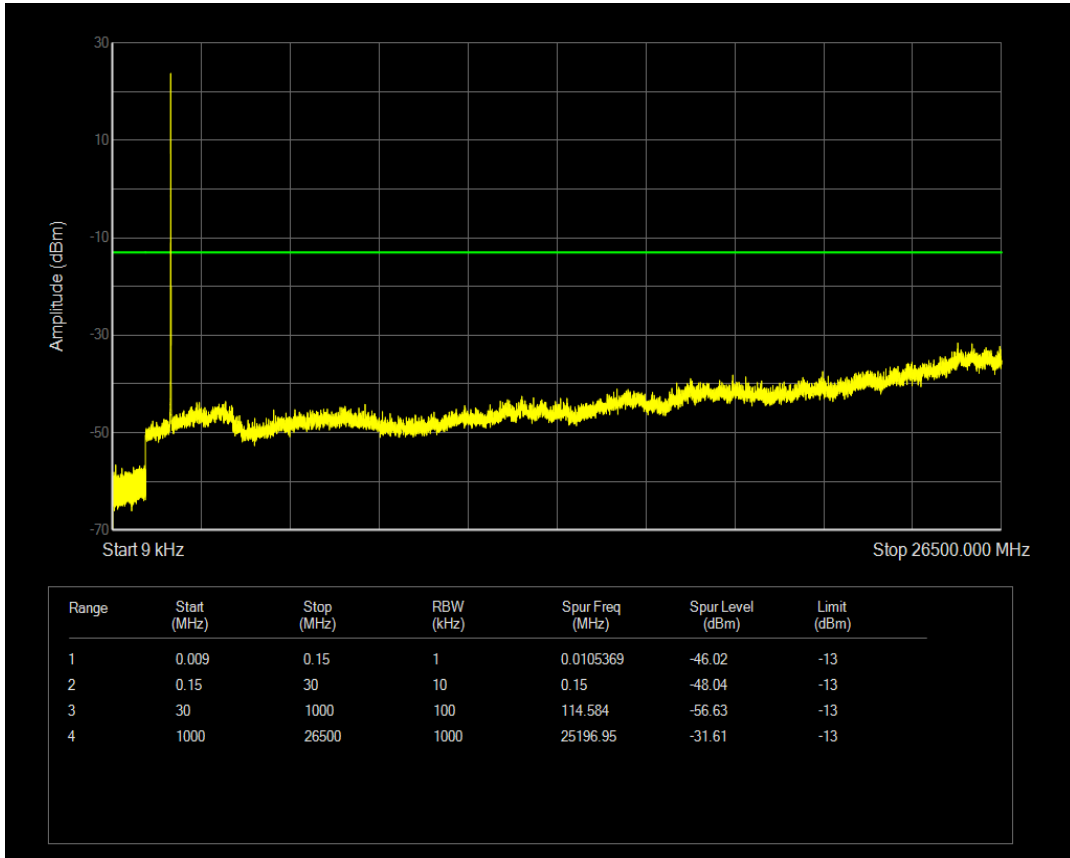

Band4 QPSK BW=3MHz Channel=20385 RB Size=1 Position=#0

Band4 QPSK BW=3MHz Channel=20385 RB Size=15 Position=#0

Band4 16QAM BW=3MHz Channel=20385 RB Size=1 Position=#0

Band4 16QAM BW=3MHz Channel=20385 RB Size=15 Position=#0

Band4 QPSK BW=5MHz Channel=19975 RB Size=1 Position=#0

Band4 QPSK BW=5MHz Channel=19975 RB Size=25 Position=#0

Band4 16QAM BW=5MHz Channel=19975 RB Size=1 Position=#0

Band4 16QAM BW=5MHz Channel=19975 RB Size=25 Position=#0