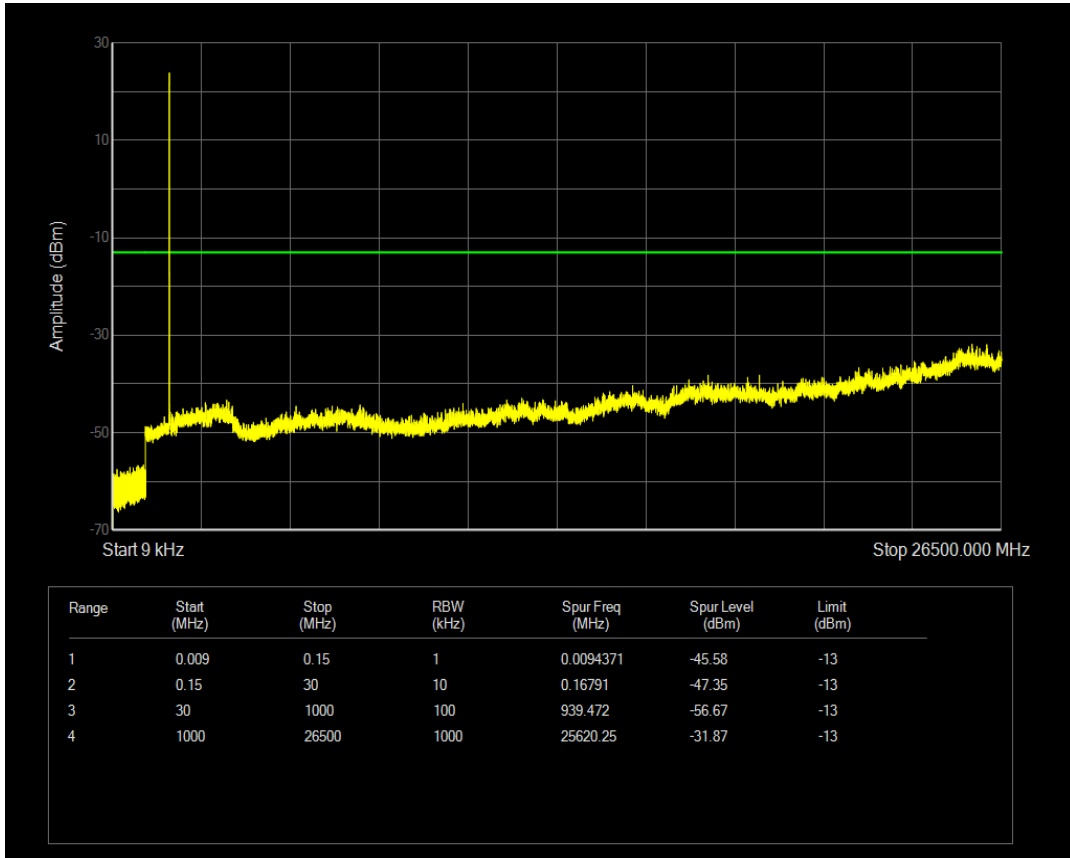

Band4 QPSK BW=1.4MHz Channel=19957 RB Size=1 Position=#0

Band4 QPSK BW=1.4MHz Channel=19957 RB Size=6 Position=#0

Band4 16QAM BW=1.4MHz Channel=19957 RB Size=1 Position=#0

Band4 16QAM BW=1.4MHz Channel=19957 RB Size=6 Position=#0

Band4 QPSK BW=1.4MHz Channel=20175 RB Size=1 Position=#0

Band4 QPSK BW=1.4MHz Channel=20175 RB Size=6 Position=#0

Band4 16QAM BW=1.4MHz Channel=20175 RB Size=1 Position=#0

Band4 16QAM BW=1.4MHz Channel=20175 RB Size=6 Position=#0