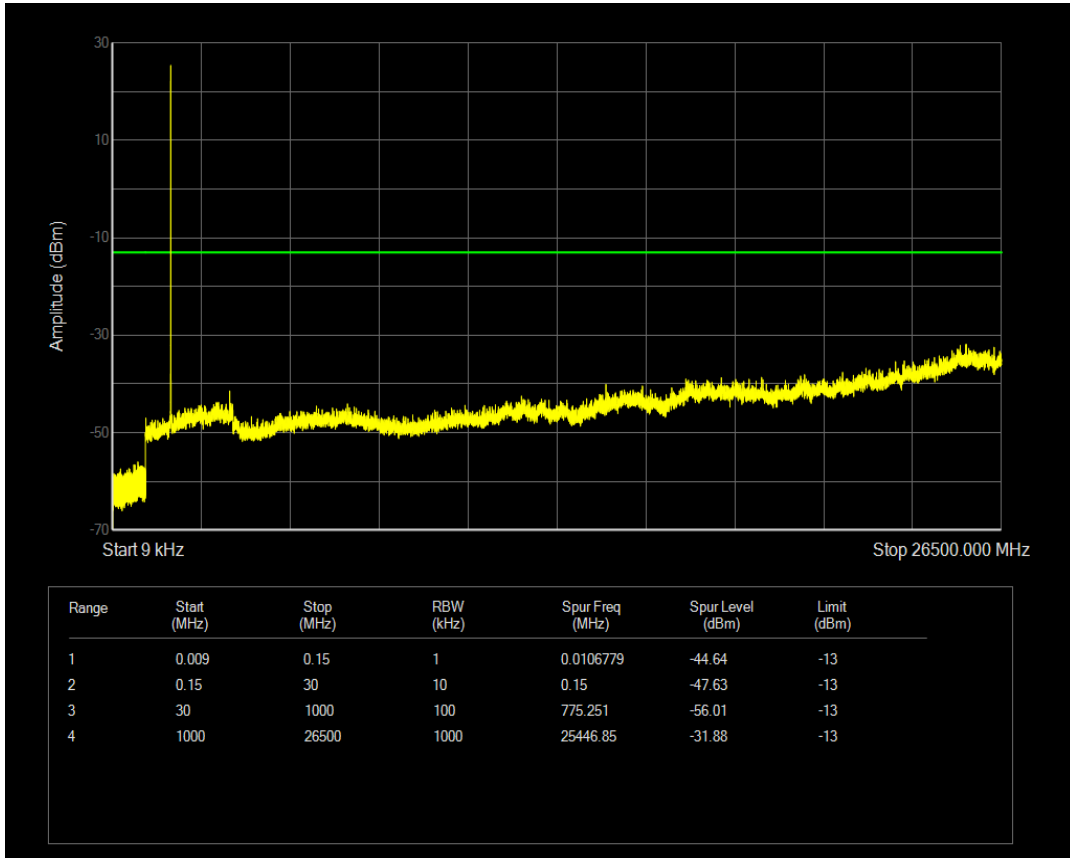

Band4 QPSK BW=1.4MHz Channel=20393 RB Size=6 Position=#0

Band4 16QAM BW=1.4MHz Channel=20393 RB Size=1 Position=#0