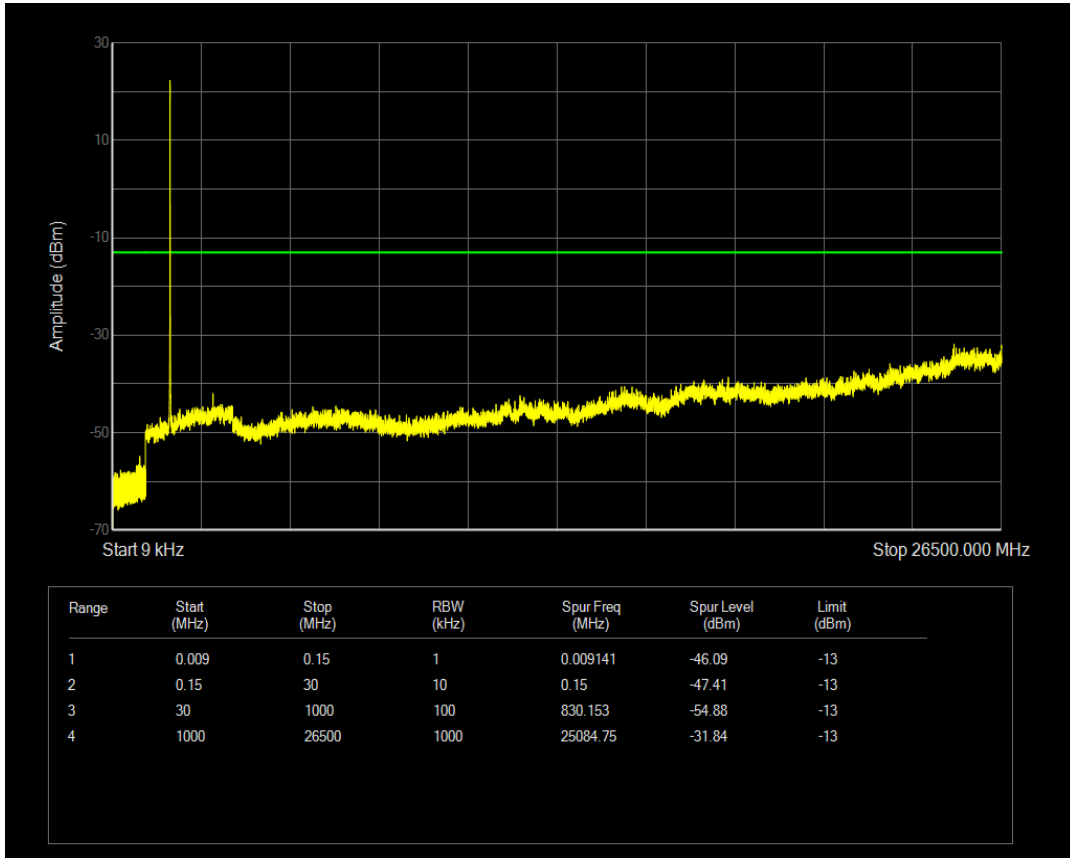

Band4 QPSK BW=5MHz Channel=20175 RB Size=1 Position=#0

Band4 QPSK BW=5MHz Channel=20175 RB Size=25 Position=#0

Band4 16QAM BW=5MHz Channel=20175 RB Size=1 Position=#0

Band4 16QAM BW=5MHz Channel=20175 RB Size=25 Position=#0

Band4 QPSK BW=5MHz Channel=20375 RB Size=1 Position=#0

Band4 QPSK BW=5MHz Channel=20375 RB Size=25 Position=#0

Band4 16QAM BW=5MHz Channel=20375 RB Size=1 Position=#0

Band4 16QAM BW=5MHz Channel=20375 RB Size=25 Position=#0