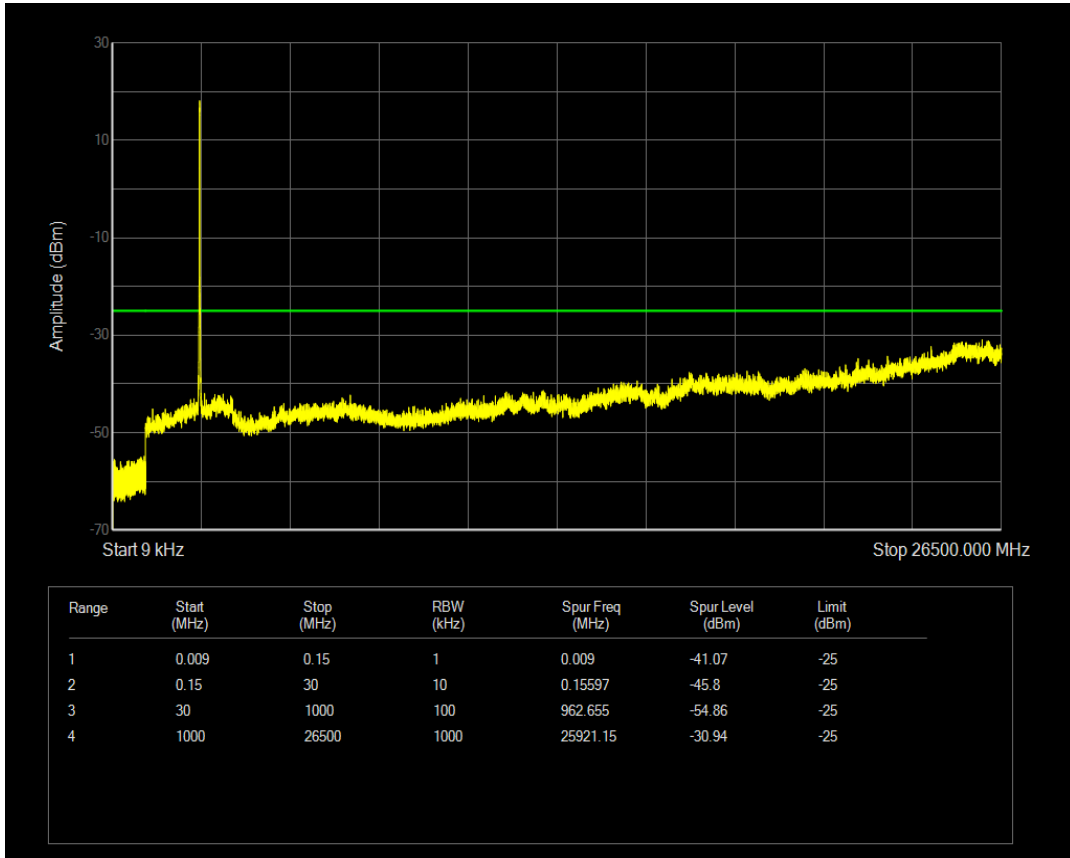

Band38 QPSK BW=15MHz Channel=38175 RB Size=1 Position=#0

Band38 QPSK BW=15MHz Channel=38175 RB Size=75 Position=#0

Band38 16QAM BW=15MHz Channel=38175 RB Size=1 Position=#0

Band38 16QAM BW=15MHz Channel=38175 RB Size=75 Position=#0

Band38 QPSK BW=20MHz Channel=37850 RB Size=1 Position=#0

Band38 QPSK BW=20MHz Channel=37850 RB Size=100 Position=#0

Band38 16QAM BW=20MHz Channel=37850 RB Size=1 Position=#0

Band38 16QAM BW=20MHz Channel=37850 RB Size=100 Position=#0