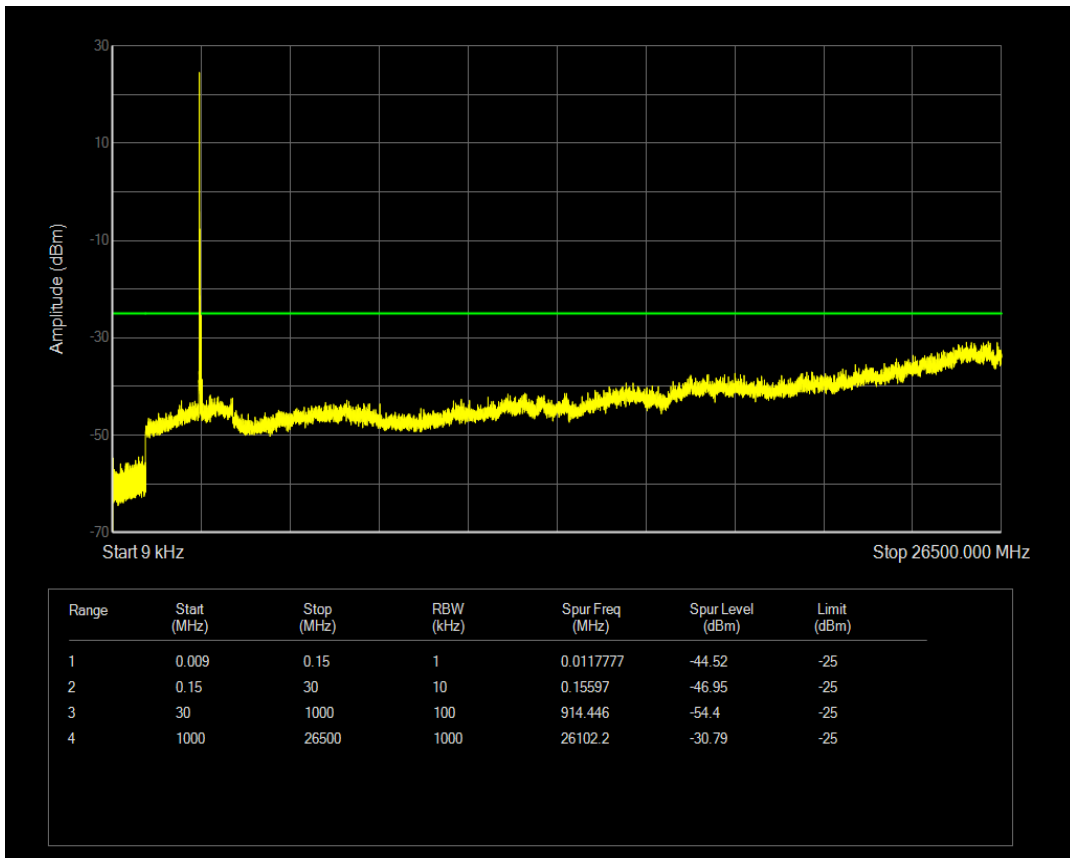

Band38 16QAM BW=15MHz Channel=38175 RB Size=1 Position=#0

Band38 16QAM BW=15MHz Channel=38175 RB Size=75 Position=#0