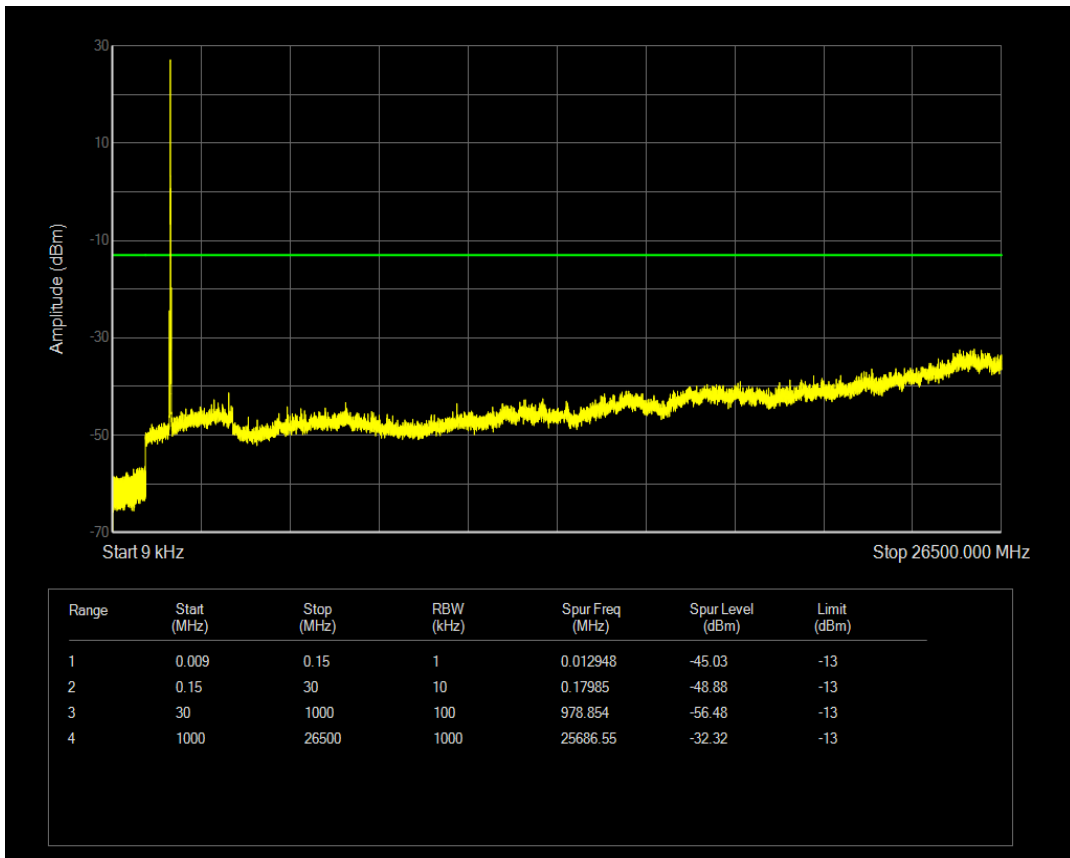

Band4 QPSK BW=15MHz Channel=20025 RB Size=1 Position=#0

Band4 QPSK BW=15MHz Channel=20025 RB Size=75 Position=#0

Band4 16QAM BW=15MHz Channel=20025 RB Size=1 Position=#0

Band4 16QAM BW=15MHz Channel=20025 RB Size=75 Position=#0

Band4 QPSK BW=15MHz Channel=20175 RB Size=1 Position=#0

Band4 QPSK BW=15MHz Channel=20175 RB Size=75 Position=#0

Band4 16QAM BW=15MHz Channel=20175 RB Size=1 Position=#0

Band4 16QAM BW=15MHz Channel=20175 RB Size=75 Position=#0

Band4 QPSK BW=15MHz Channel=20325 RB Size=1 Position=#0

Band4 QPSK BW=15MHz Channel=20325 RB Size=75 Position=#0

Band4 16QAM BW=15MHz Channel=20325 RB Size=1 Position=#0

Band4 16QAM BW=15MHz Channel=20325 RB Size=75 Position=#0