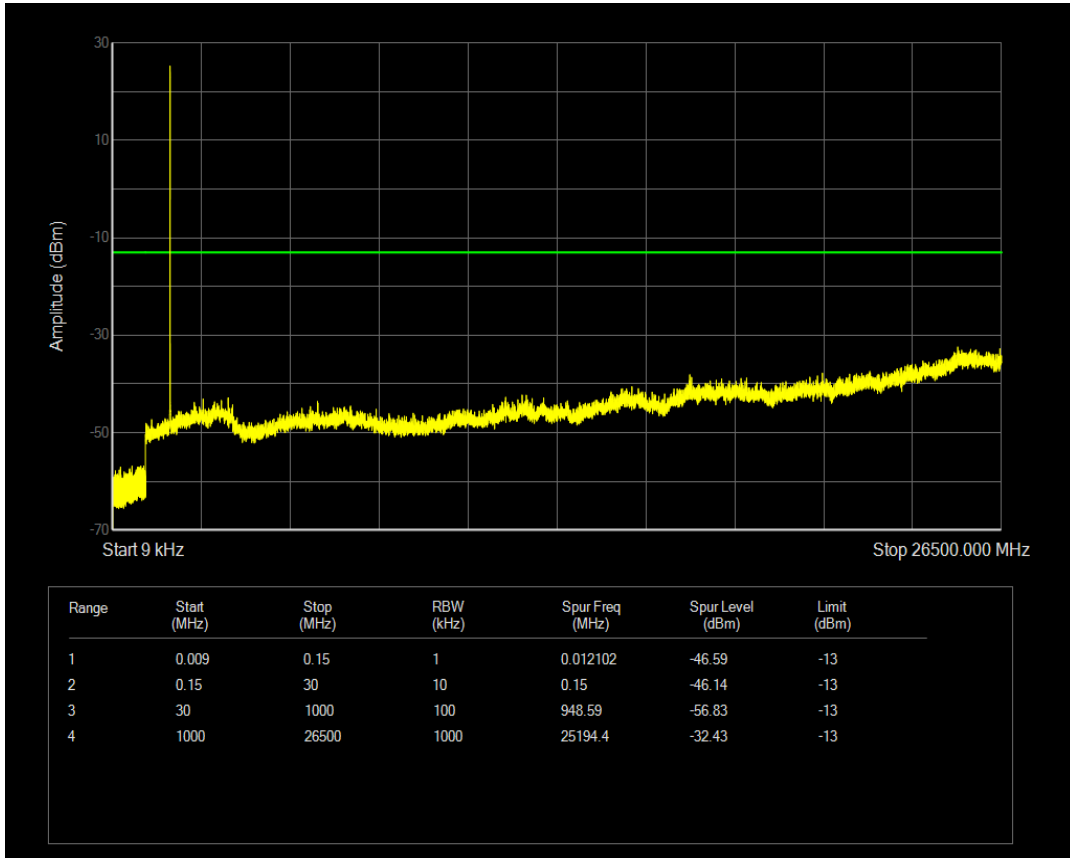

Band4 QPSK BW=1.4MHz Channel=19957 RB Size=1 Position=#0

Band4 QPSK BW=1.4MHz Channel=19957 RB Size=6 Position=#0

Band4 16QAM BW=1.4MHz Channel=19957 RB Size=1 Position=#0

Band4 16QAM BW=1.4MHz Channel=19957 RB Size=6 Position=#0

Band4 QPSK BW=1.4MHz Channel=20175 RB Size=1 Position=#0

Band4 QPSK BW=1.4MHz Channel=20175 RB Size=6 Position=#0

Band4 16QAM BW=1.4MHz Channel=20175 RB Size=1 Position=#0

Band4 16QAM BW=1.4MHz Channel=20175 RB Size=6 Position=#0