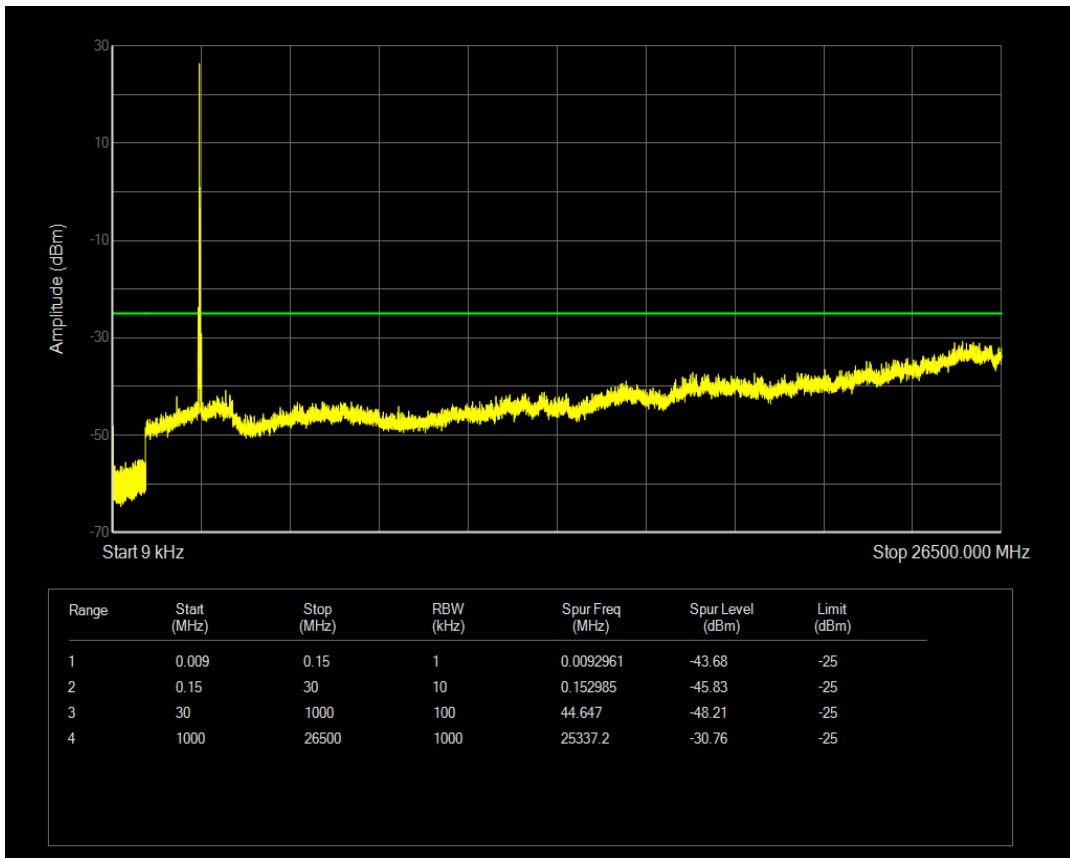

Band38 QPSK BW=15MHz Channel=38175 RB Size=1 Position=#0

Band38 QPSK BW=15MHz Channel=38175 RB Size=75 Position=#0