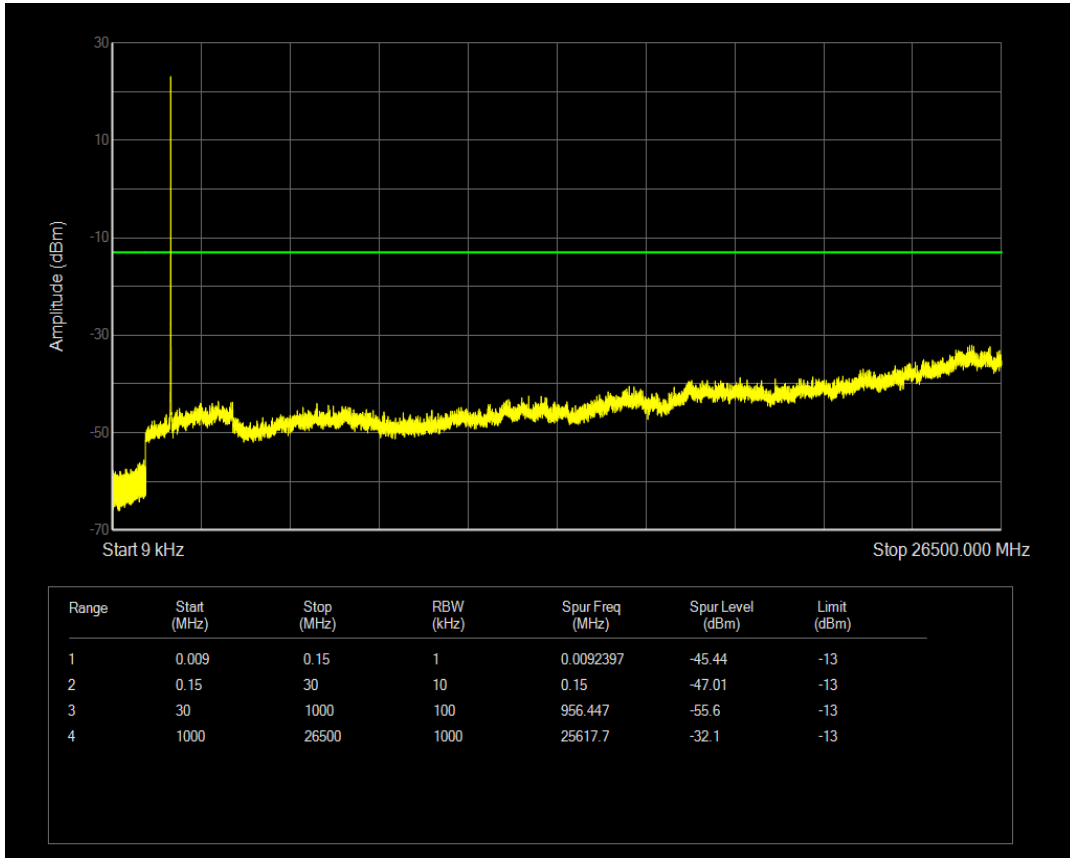

Band4 QPSK BW=3MHz Channel=20385 RB Size=15 Position=#0

Band4 16QAM BW=3MHz Channel=20385 RB Size=1 Position=#0