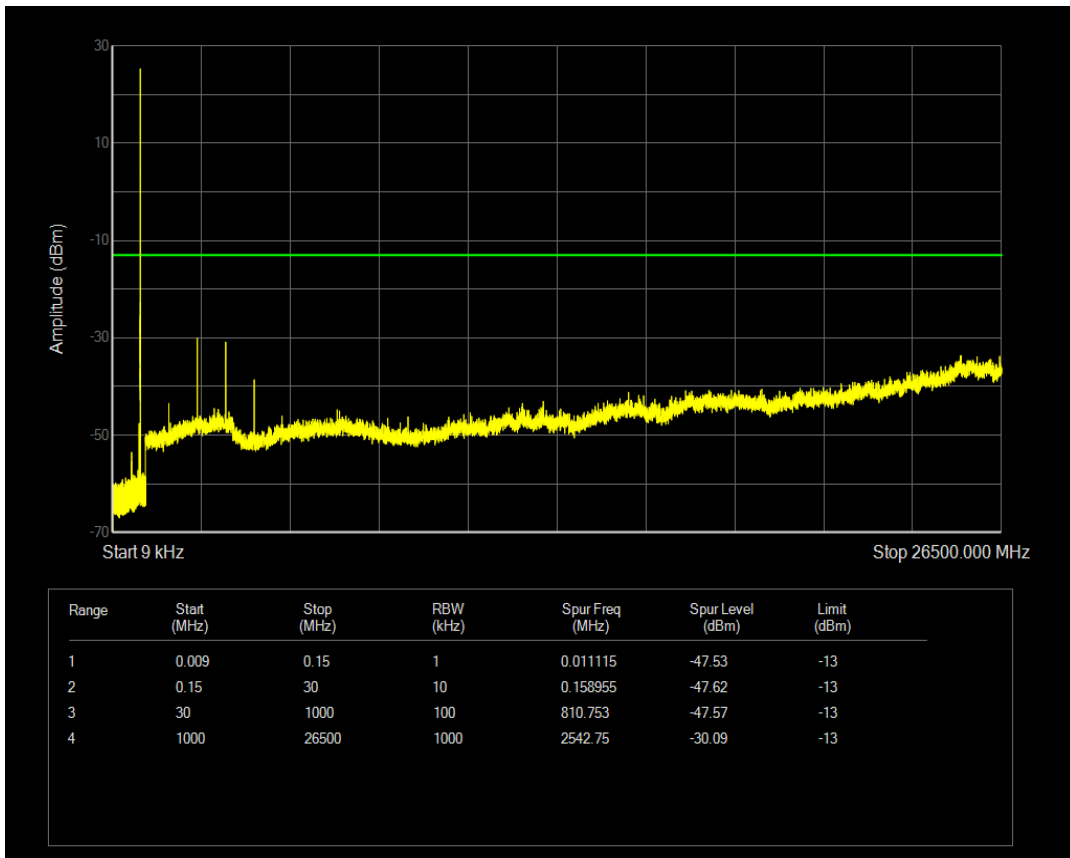

Band5 QPSK BW=1.4MHz Channel=20407 RB Size=1 Position=#0

Band5 QPSK BW=1.4MHz Channel=20407 RB Size=6 Position=#0

Band5 16QAM BW=1.4MHz Channel=20407 RB Size=1 Position=#0

Band5 16QAM BW=1.4MHz Channel=20407 RB Size=6 Position=#0

Band5 QPSK BW=1.4MHz Channel=20525 RB Size=1 Position=#0

Band5 QPSK BW=1.4MHz Channel=20525 RB Size=6 Position=#0

Band5 16QAM BW=1.4MHz Channel=20525 RB Size=1 Position=#0

Band5 16QAM BW=1.4MHz Channel=20525 RB Size=6 Position=#0

Band5 QPSK BW=1.4MHz Channel=20643 RB Size=1 Position=#0

Band5 QPSK BW=1.4MHz Channel=20643 RB Size=6 Position=#0

Band5 16QAM BW=1.4MHz Channel=20643 RB Size=1 Position=#0

Band5 16QAM BW=1.4MHz Channel=20643 RB Size=6 Position=#0