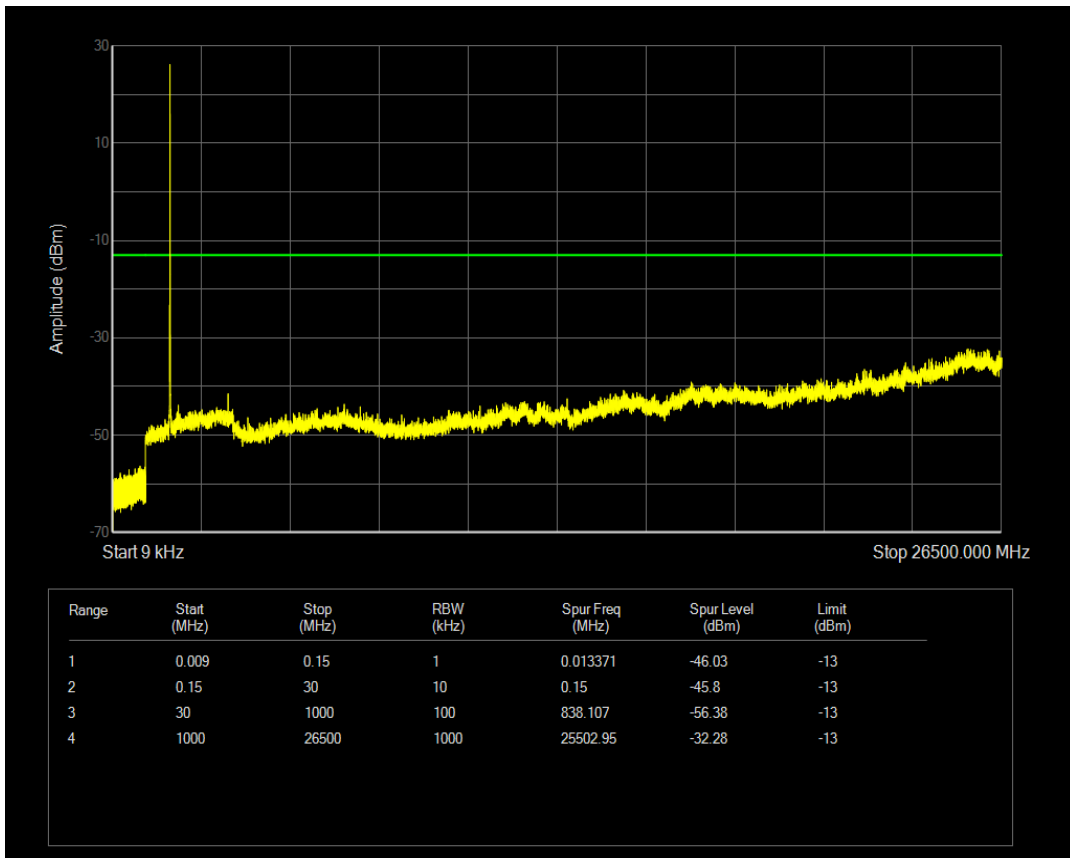

Band4 QPSK BW=5MHz Channel=20175 RB Size=1 Position=#0

Band4 QPSK BW=5MHz Channel=20175 RB Size=25 Position=#0