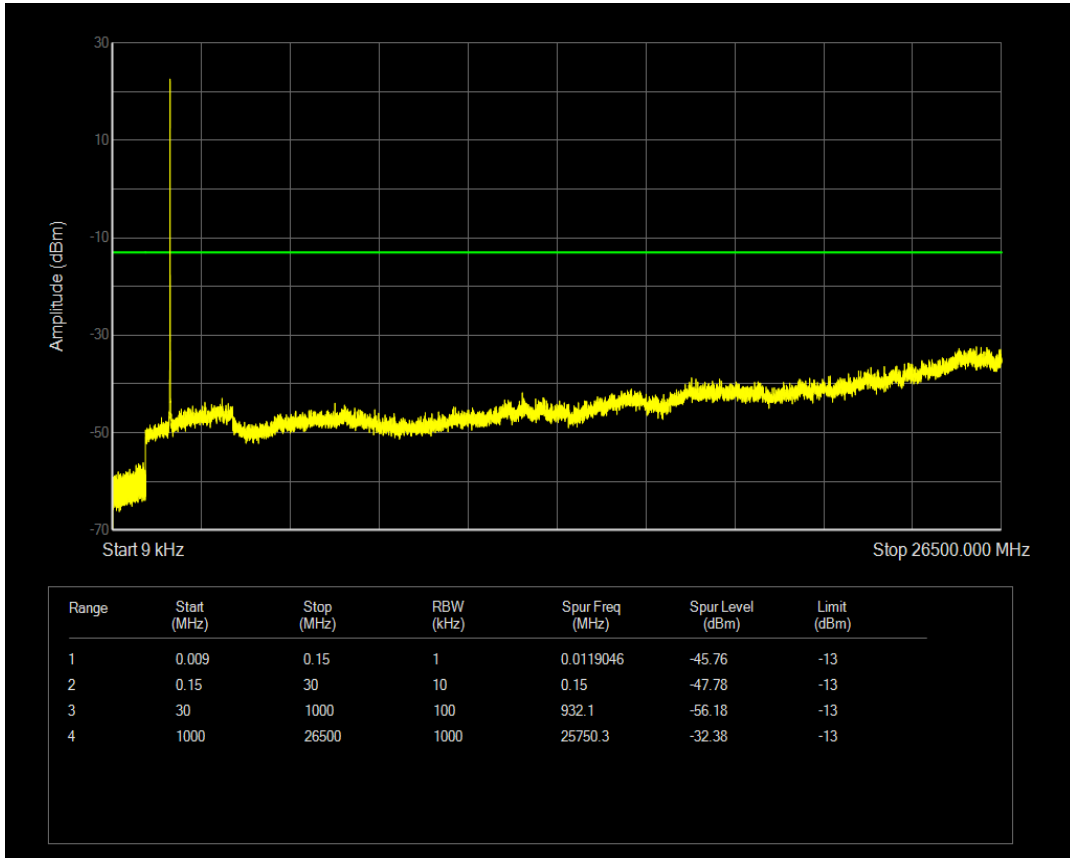

Band4 QPSK BW=3MHz Channel=20175 RB Size=15 Position=#0

Band4 16QAM BW=3MHz Channel=20175 RB Size=1 Position=#0