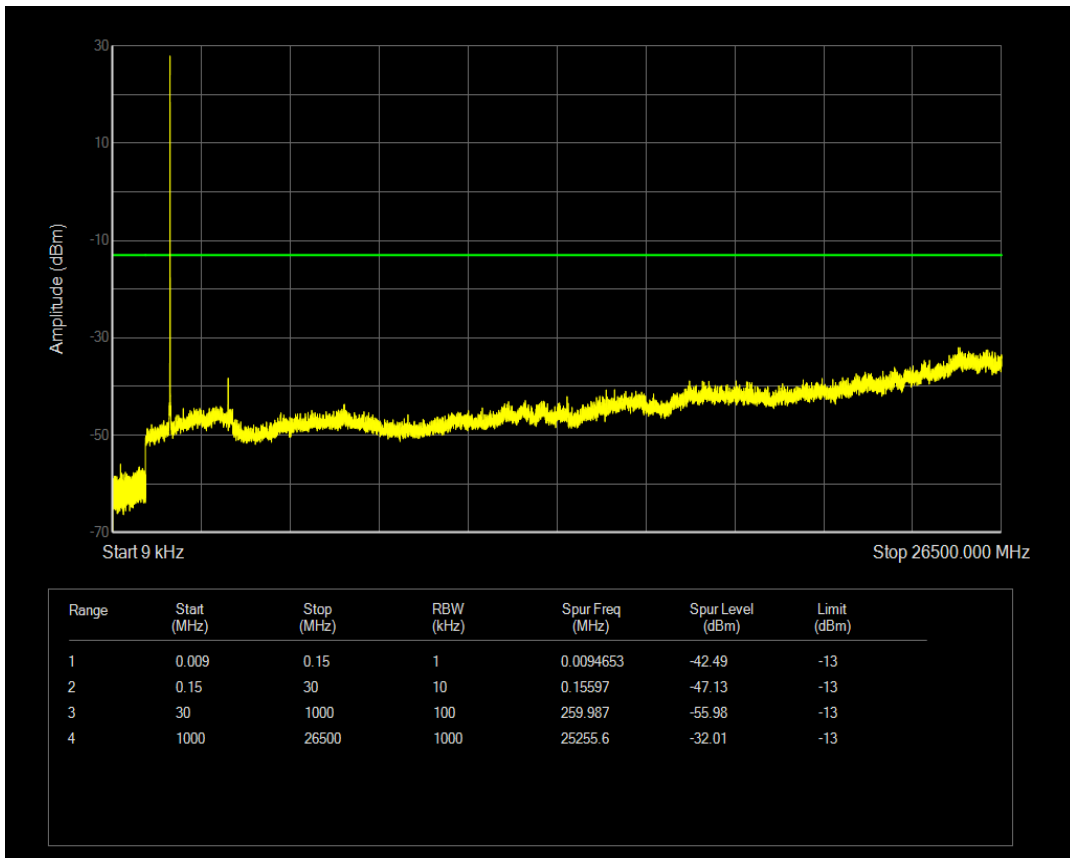

Band4 16QAM BW=3MHz Channel=20175 RB Size=1 Position=#0

Band4 16QAM BW=3MHz Channel=20175 RB Size=15 Position=#0