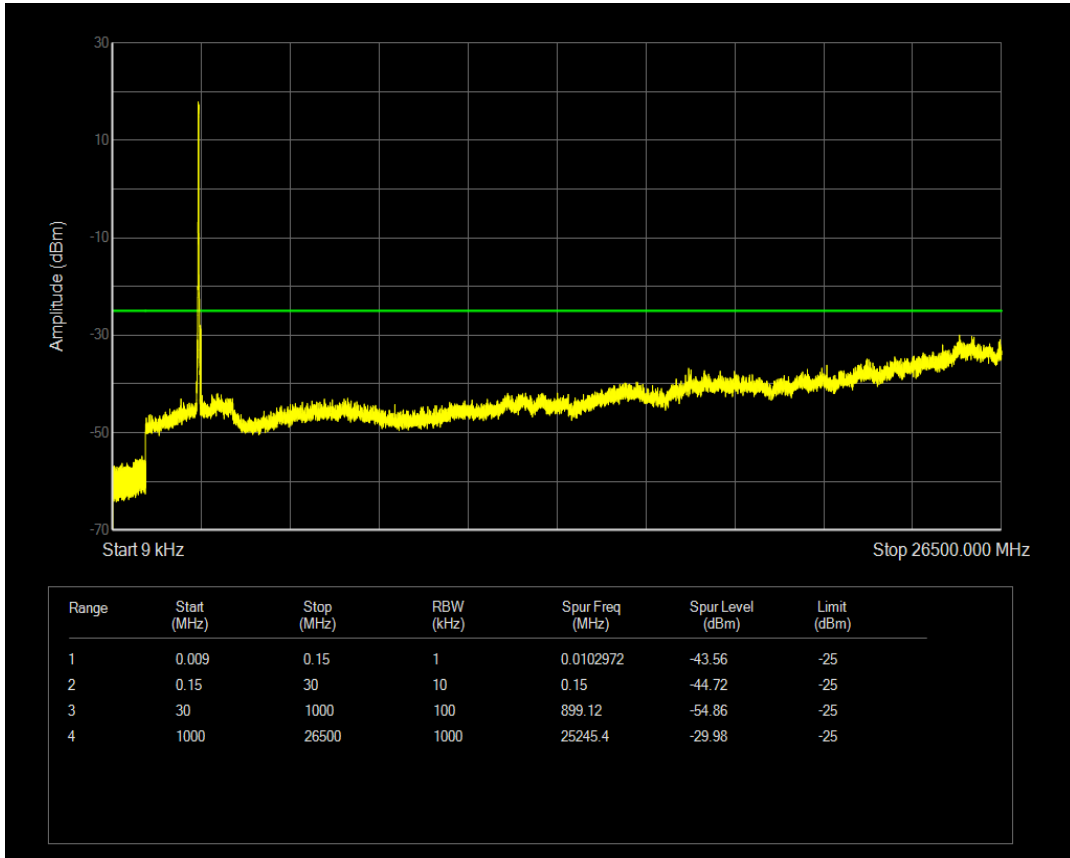

Band38 QPSK BW=15MHz Channel=38175 RB Size=1 Position=#0

Band38 QPSK BW=15MHz Channel=38175 RB Size=75 Position=#0

Band38 16QAM BW=15MHz Channel=38175 RB Size=1 Position=#0

Band38 16QAM BW=15MHz Channel=38175 RB Size=75 Position=#0

Band38 QPSK BW=20MHz Channel=37850 RB Size=1 Position=#0

Band38 QPSK BW=20MHz Channel=37850 RB Size=100 Position=#0

Band38 16QAM BW=20MHz Channel=37850 RB Size=1 Position=#0

Band38 16QAM BW=20MHz Channel=37850 RB Size=100 Position=#0