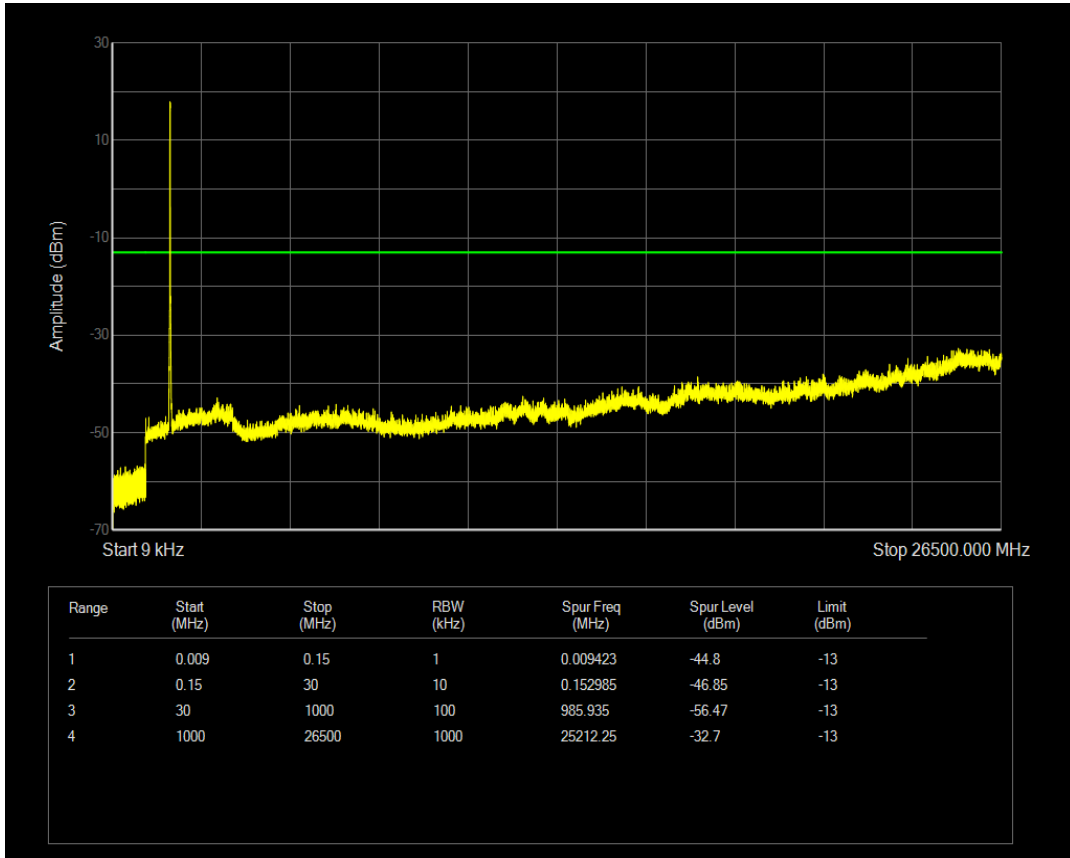

Band4 QPSK BW=15MHz Channel=20025 RB Size=1 Position=#0

Band4 QPSK BW=15MHz Channel=20025 RB Size=75 Position=#0

Band4 16QAM BW=15MHz Channel=20025 RB Size=1 Position=#0

Band4 16QAM BW=15MHz Channel=20025 RB Size=75 Position=#0

Band4 QPSK BW=15MHz Channel=20175 RB Size=1 Position=#0

Band4 QPSK BW=15MHz Channel=20175 RB Size=75 Position=#0

Band4 16QAM BW=15MHz Channel=20175 RB Size=1 Position=#0

Band4 16QAM BW=15MHz Channel=20175 RB Size=75 Position=#0