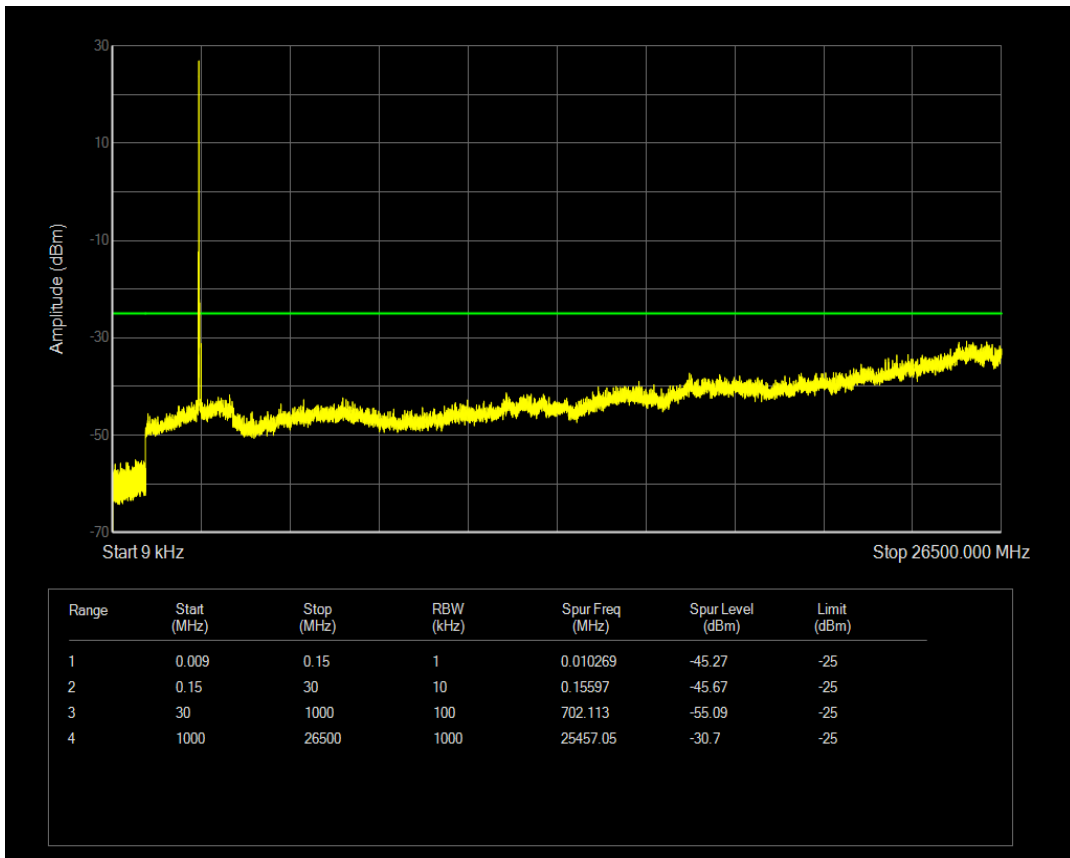

Band38 16QAM BW=10MHz Channel=38000 RB Size=1 Position=#0

Band38 16QAM BW=10MHz Channel=38000 RB Size=50 Position=#0