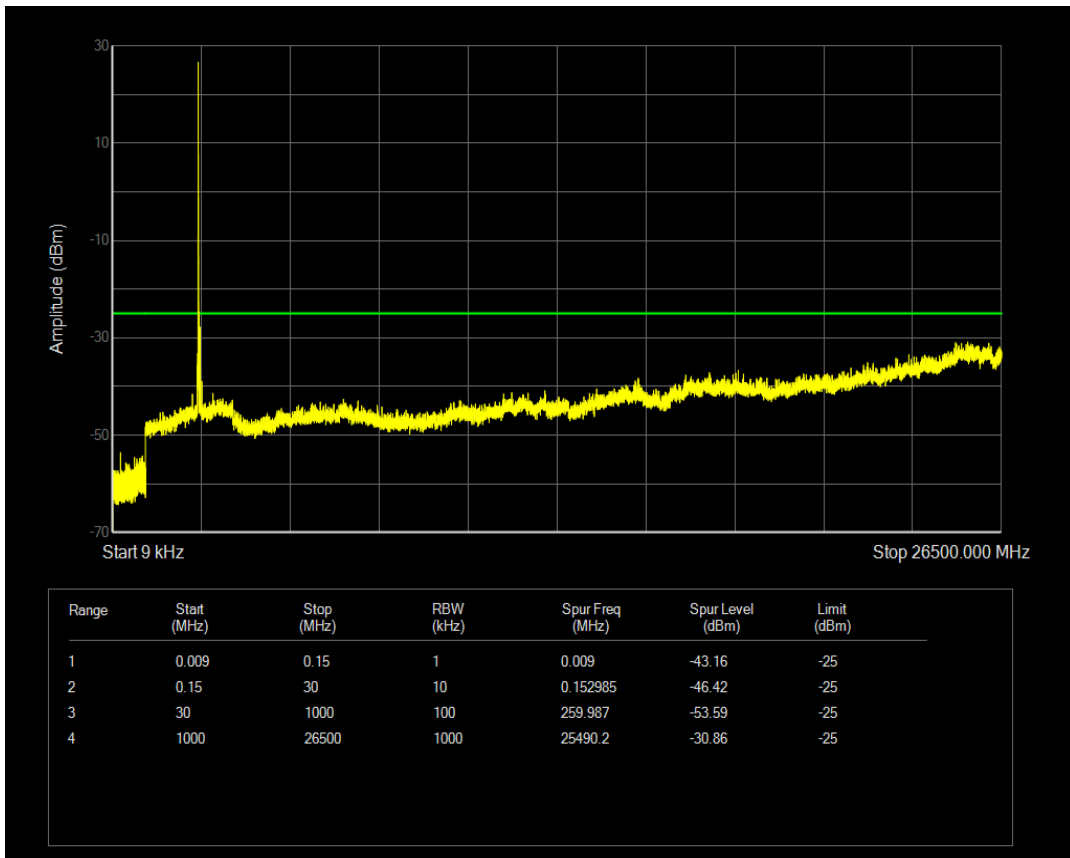

Band38 QPSK BW=15MHz Channel=37825 RB Size=1 Position=#0

Band38 QPSK BW=15MHz Channel=37825 RB Size=75 Position=#0