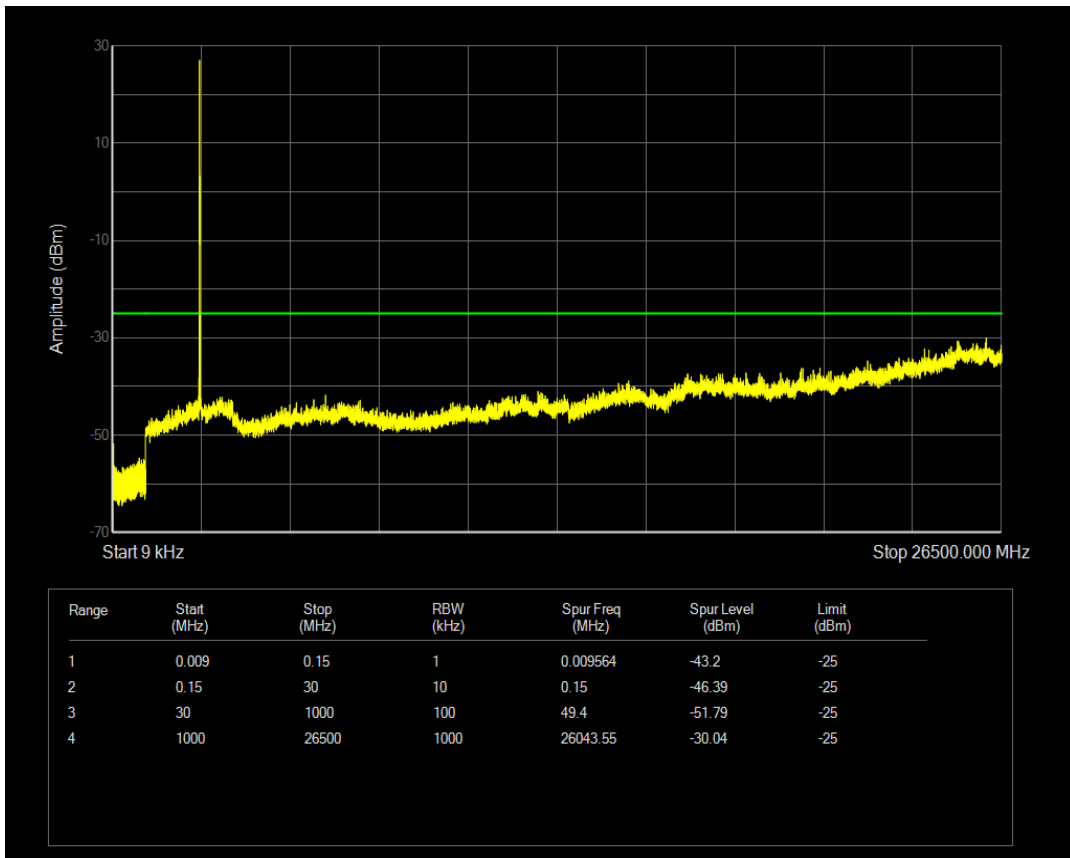

Band38 QPSK BW=10MHz Channel=38000 RB Size=1 Position=#0

Band38 QPSK BW=10MHz Channel=38000 RB Size=50 Position=#0

Band38 16QAM BW=10MHz Channel=38000 RB Size=1 Position=#0

Band38 16QAM BW=10MHz Channel=38000 RB Size=50 Position=#0

Band38 QPSK BW=10MHz Channel=38200 RB Size=1 Position=#0

Band38 QPSK BW=10MHz Channel=38200 RB Size=50 Position=#0

Band38 16QAM BW=10MHz Channel=38200 RB Size=1 Position=#0

Band38 16QAM BW=10MHz Channel=38200 RB Size=50 Position=#0