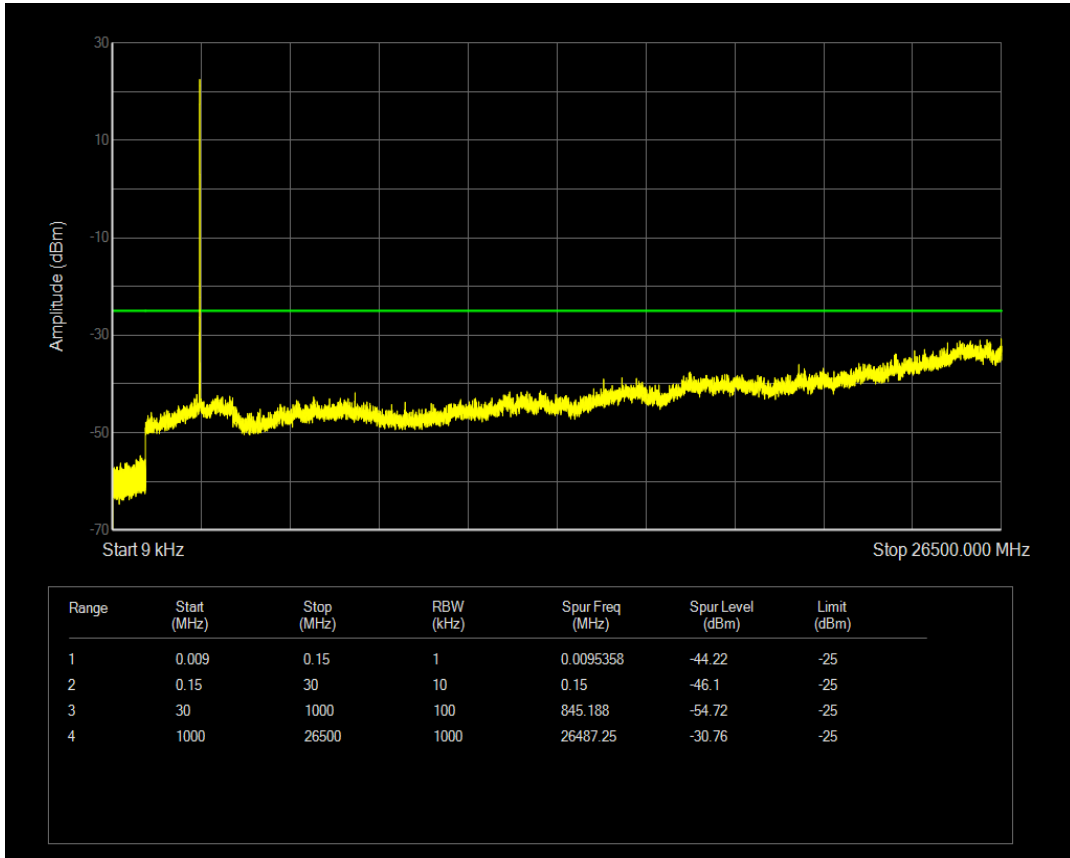

Band38 QPSK BW=5MHz Channel=38225 RB Size=1 Position=#0

Band38 QPSK BW=5MHz Channel=38225 RB Size=25 Position=#0

Band38 16QAM BW=5MHz Channel=38225 RB Size=1 Position=#0

Band38 16QAM BW=5MHz Channel=38225 RB Size=25 Position=#0

Band38 QPSK BW=10MHz Channel=37800 RB Size=1 Position=#0

Band38 QPSK BW=10MHz Channel=37800 RB Size=50 Position=#0

Band38 16QAM BW=10MHz Channel=37800 RB Size=1 Position=#0

Band38 16QAM BW=10MHz Channel=37800 RB Size=50 Position=#0