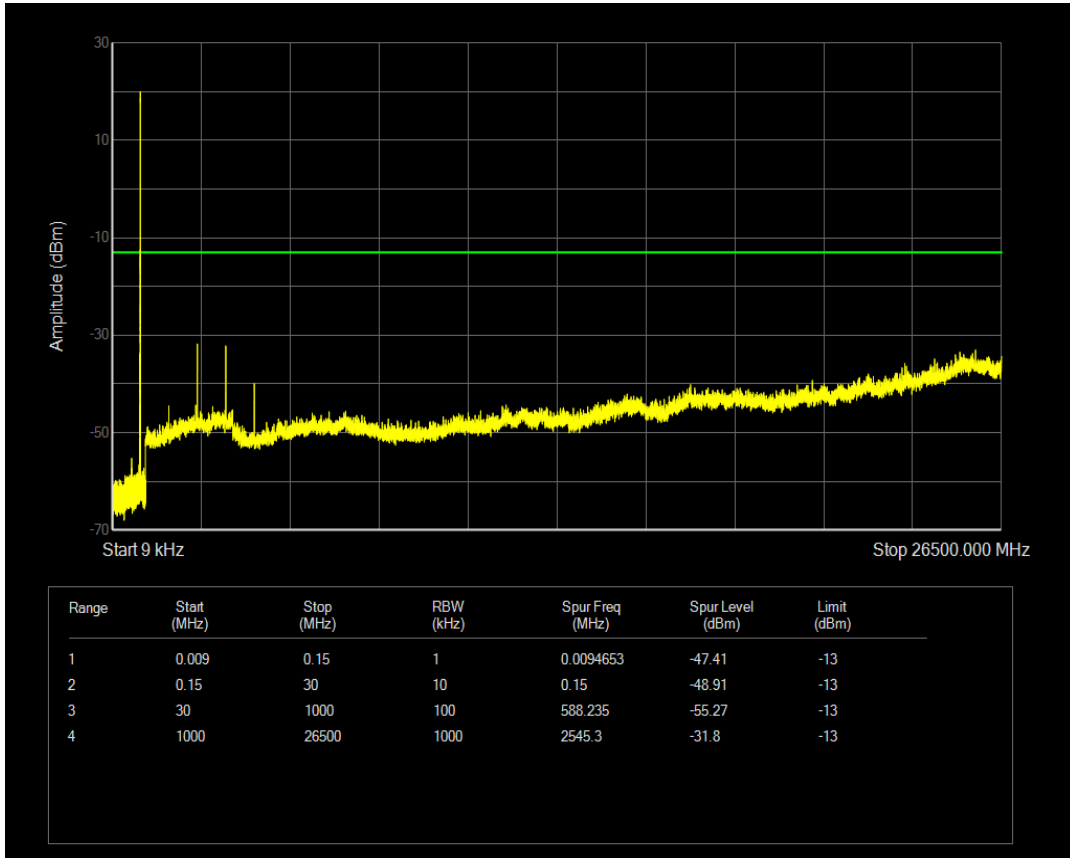

Band5 QPSK BW=1.4MHz Channel=20643 RB Size=1 Position=#0

Band5 QPSK BW=1.4MHz Channel=20643 RB Size=6 Position=#0

Band5 16QAM BW=1.4MHz Channel=20643 RB Size=1 Position=#0

Band5 16QAM BW=1.4MHz Channel=20643 RB Size=6 Position=#0