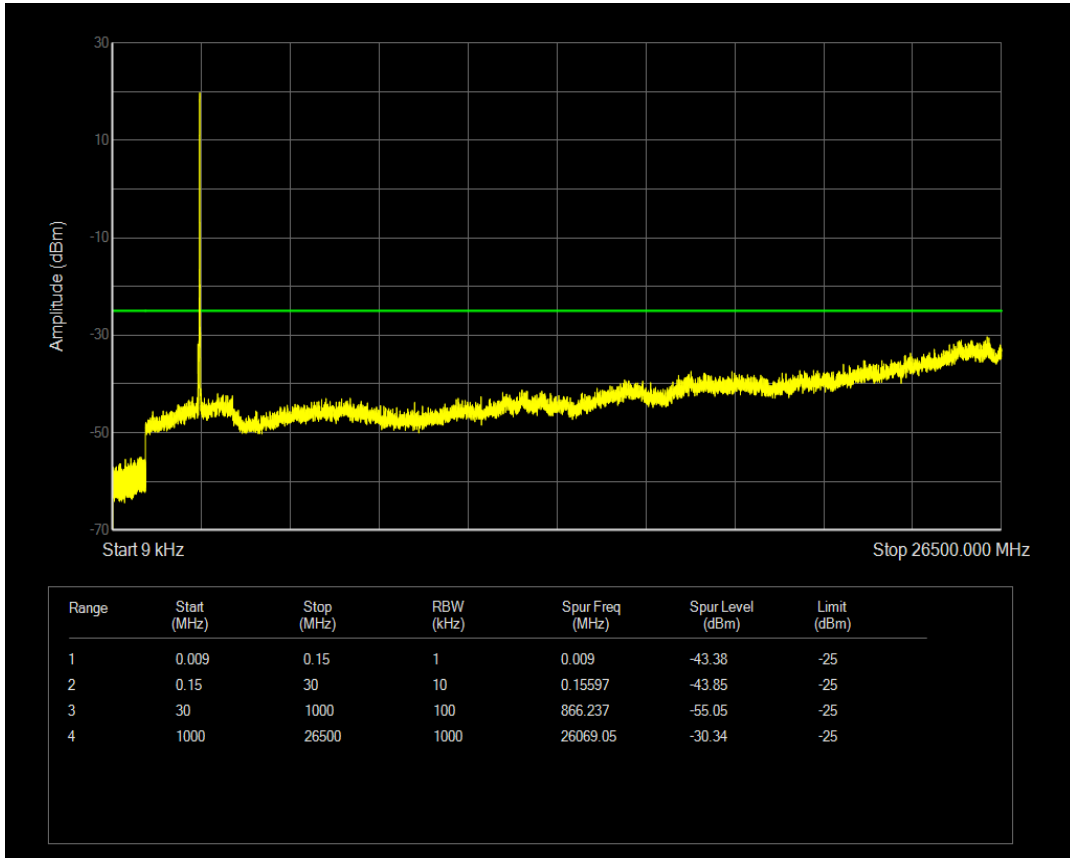

Band38 QPSK BW=10MHz Channel=38000 RB Size=1 Position=#0

Band38 QPSK BW=10MHz Channel=38000 RB Size=50 Position=#0

Band38 16QAM BW=10MHz Channel=38000 RB Size=1 Position=#0

Band38 16QAM BW=10MHz Channel=38000 RB Size=50 Position=#0

Band38 QPSK BW=10MHz Channel=38200 RB Size=1 Position=#0

Band38 QPSK BW=10MHz Channel=38200 RB Size=50 Position=#0

Band38 16QAM BW=10MHz Channel=38200 RB Size=1 Position=#0

Band38 16QAM BW=10MHz Channel=38200 RB Size=50 Position=#0