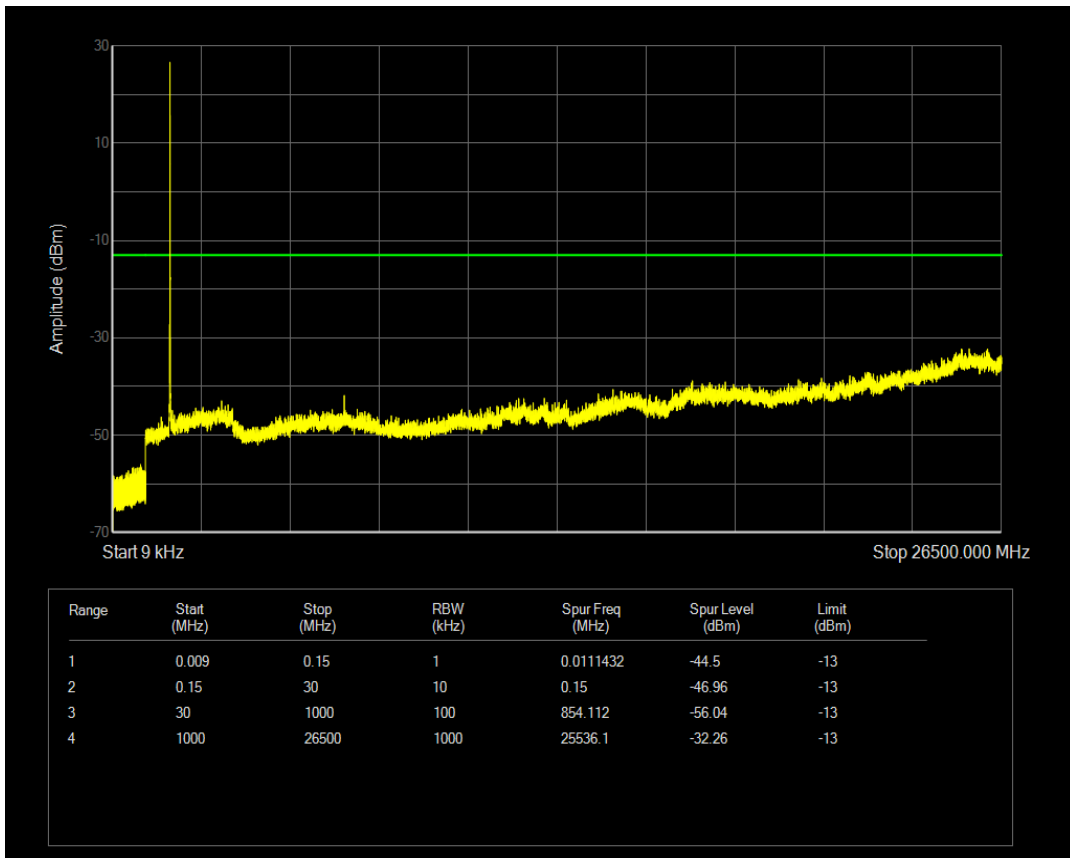

Band4 QPSK BW=5MHz Channel=19975 RB Size=1 Position=#0

Band4 QPSK BW=5MHz Channel=19975 RB Size=25 Position=#0

Band4 16QAM BW=5MHz Channel=19975 RB Size=1 Position=#0

Band4 16QAM BW=5MHz Channel=19975 RB Size=25 Position=#0

Band4 QPSK BW=5MHz Channel=20175 RB Size=1 Position=#0

Band4 QPSK BW=5MHz Channel=20175 RB Size=25 Position=#0

Band4 16QAM BW=5MHz Channel=20175 RB Size=1 Position=#0

Band4 16QAM BW=5MHz Channel=20175 RB Size=25 Position=#0