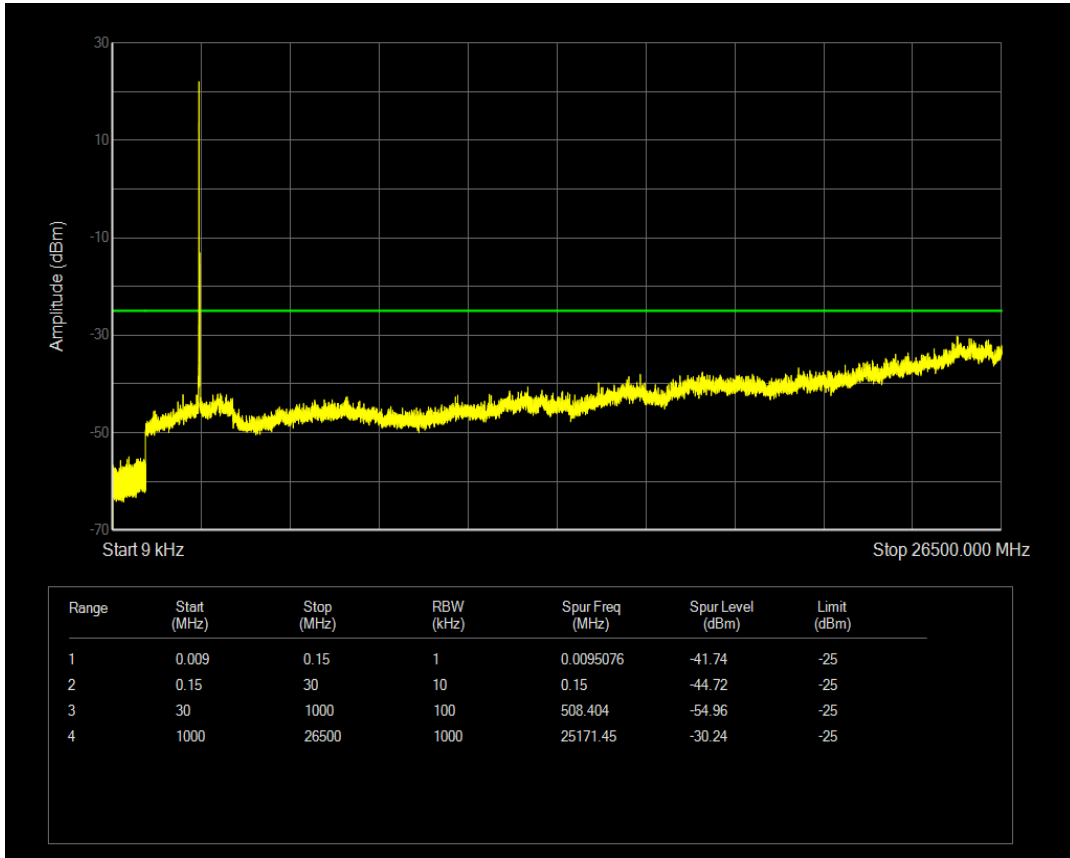

Band38 QPSK BW=5MHz Channel=38000 RB Size=25 Position=#0

Band38 16QAM BW=5MHz Channel=38000 RB Size=1 Position=#0