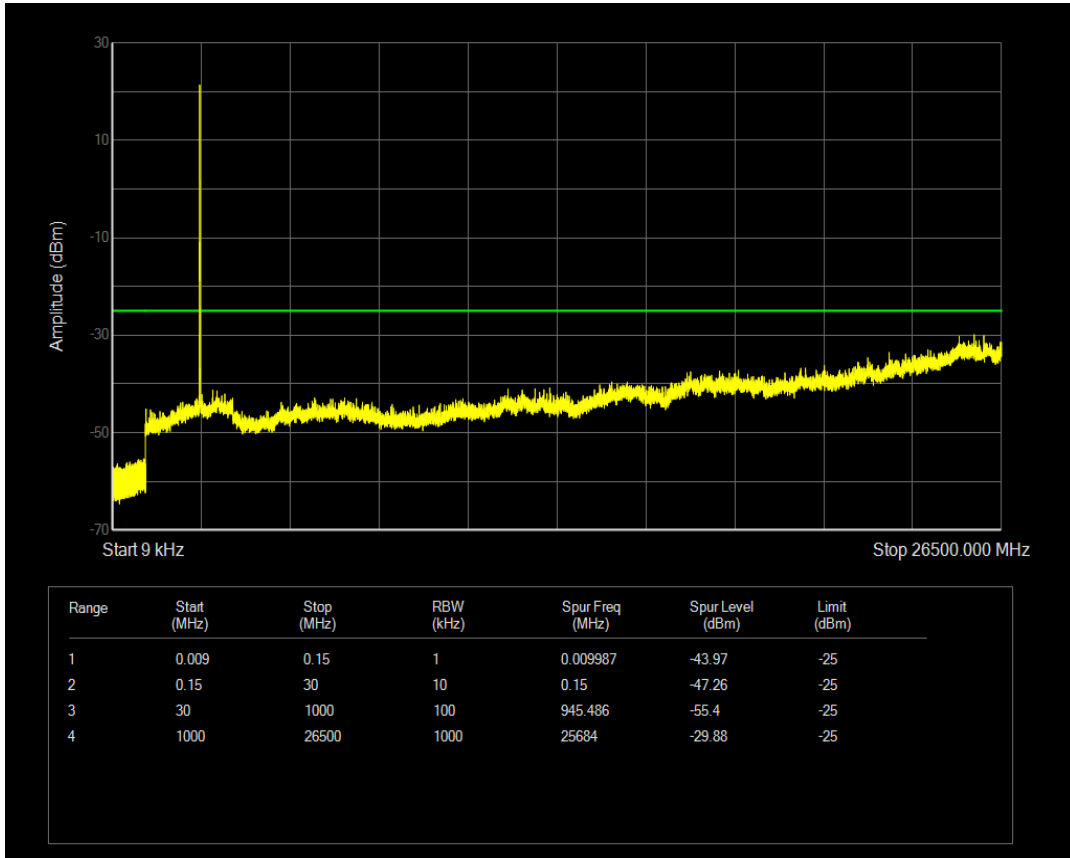

Band38 QPSK BW=5MHz Channel=38225 RB Size=25 Position=#0

Band38 16QAM BW=5MHz Channel=38225 RB Size=1 Position=#0