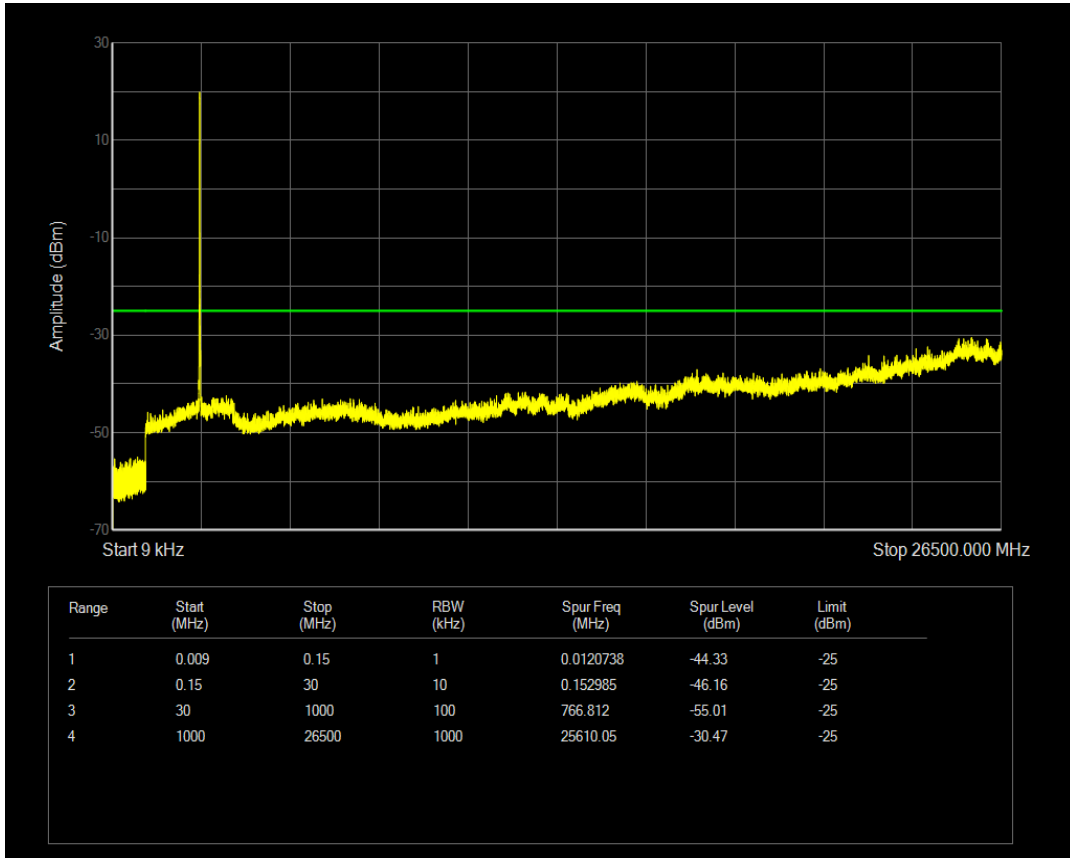

Band38 QPSK BW=10MHz Channel=38200 RB Size=1 Position=#0

Band38 QPSK BW=10MHz Channel=38200 RB Size=50 Position=#0

Band38 16QAM BW=10MHz Channel=38200 RB Size=1 Position=#0

Band38 16QAM BW=10MHz Channel=38200 RB Size=50 Position=#0