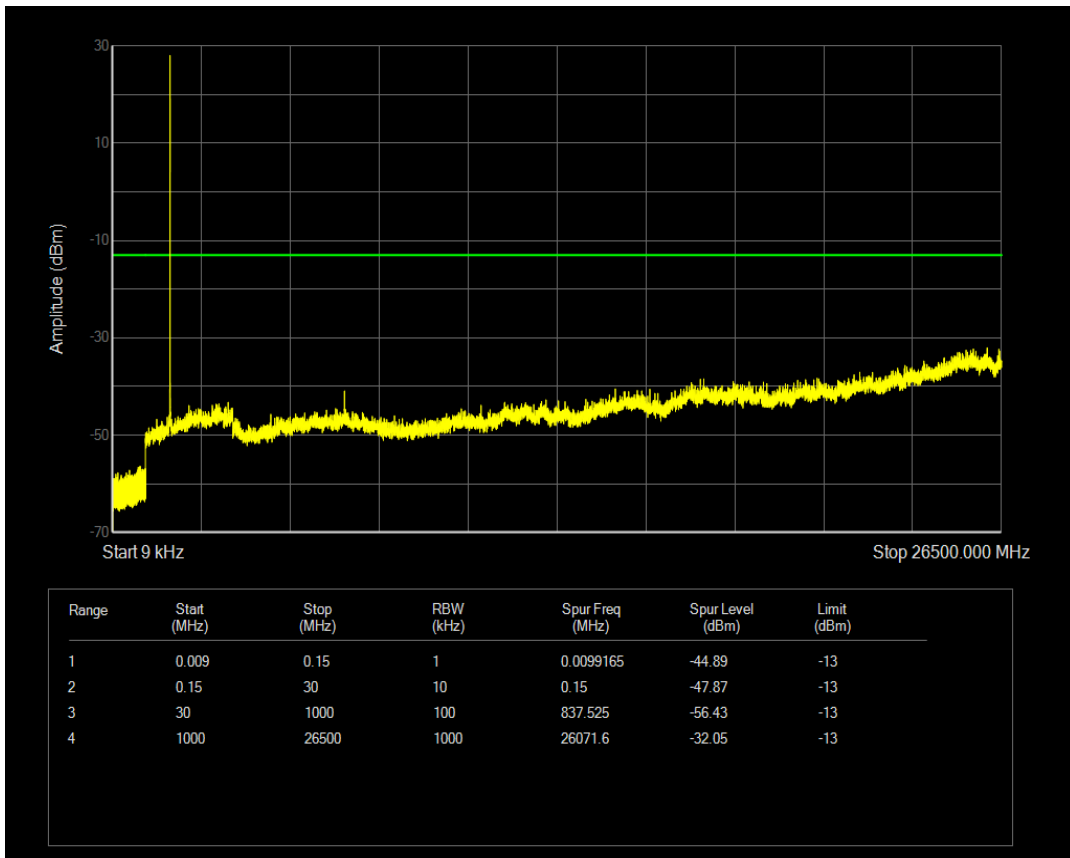

Band4 16QAM BW=1.4MHz Channel=20175 RB Size=1 Position=#0

Band4 16QAM BW=1.4MHz Channel=20175 RB Size=6 Position=#0