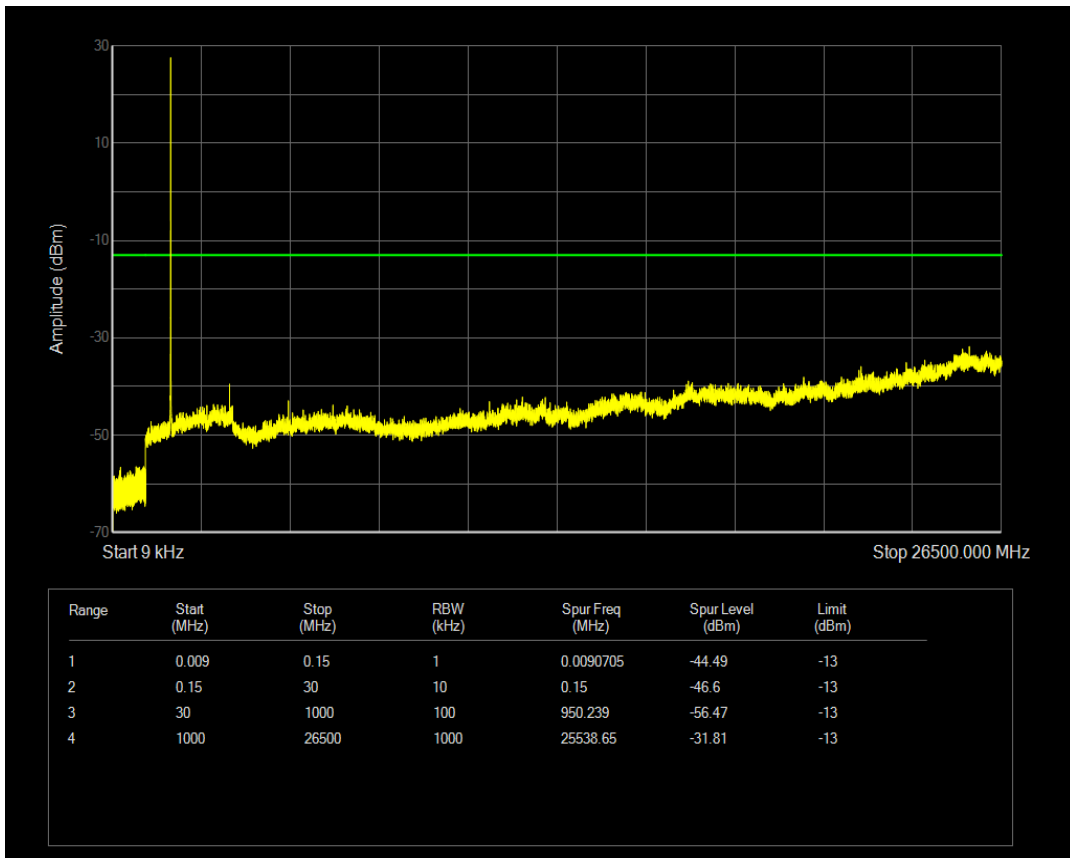

Band4 16QAM BW=3MHz Channel=20385 RB Size=1 Position=#0

Band4 16QAM BW=3MHz Channel=20385 RB Size=15 Position=#0