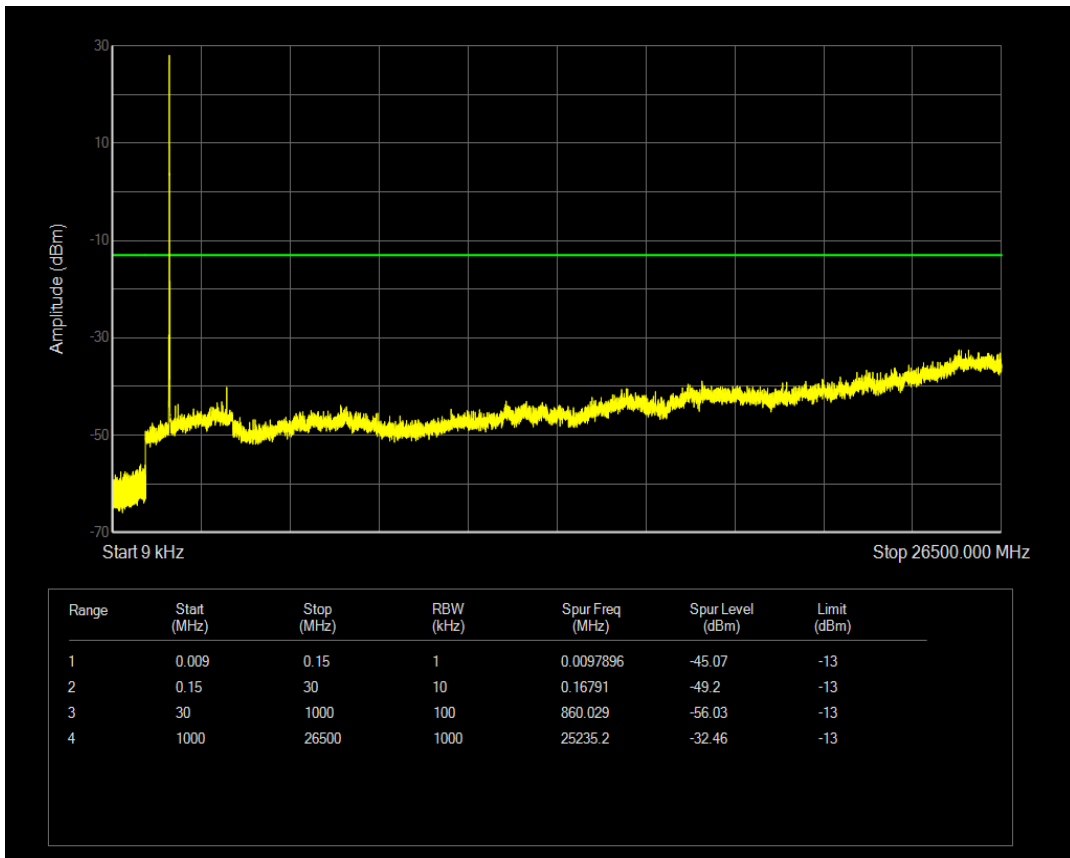

Band4 QPSK BW=5MHz Channel=20375 RB Size=1 Position=#0

Band4 QPSK BW=5MHz Channel=20375 RB Size=25 Position=#0

Band4 16QAM BW=5MHz Channel=20375 RB Size=1 Position=#0

Band4 16QAM BW=5MHz Channel=20375 RB Size=25 Position=#0

Band4 QPSK BW=10MHz Channel=20000 RB Size=1 Position=#0

Band4 QPSK BW=10MHz Channel=20000 RB Size=50 Position=#0

Band4 16QAM BW=10MHz Channel=20000 RB Size=1 Position=#0

Band4 16QAM BW=10MHz Channel=20000 RB Size=50 Position=#0