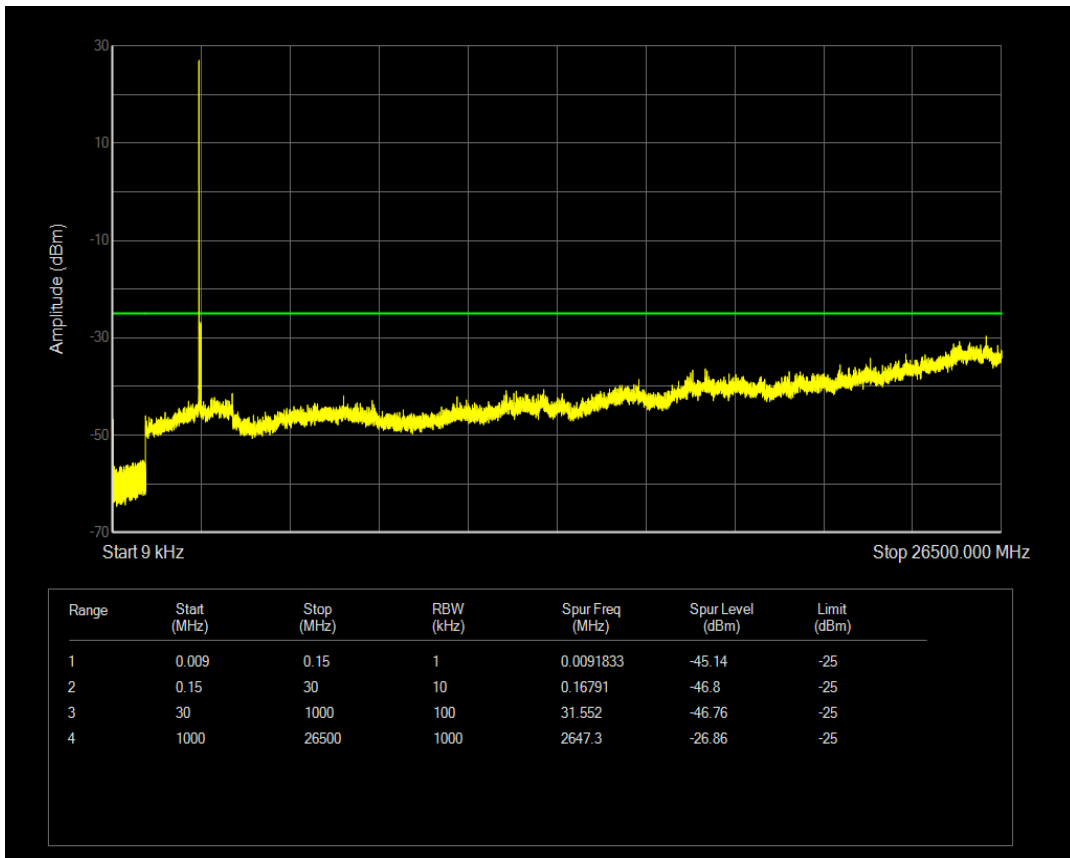

Band38 16QAM BW=5MHz Channel=38000 RB Size=1 Position=#0

Band38 16QAM BW=5MHz Channel=38000 RB Size=25 Position=#0