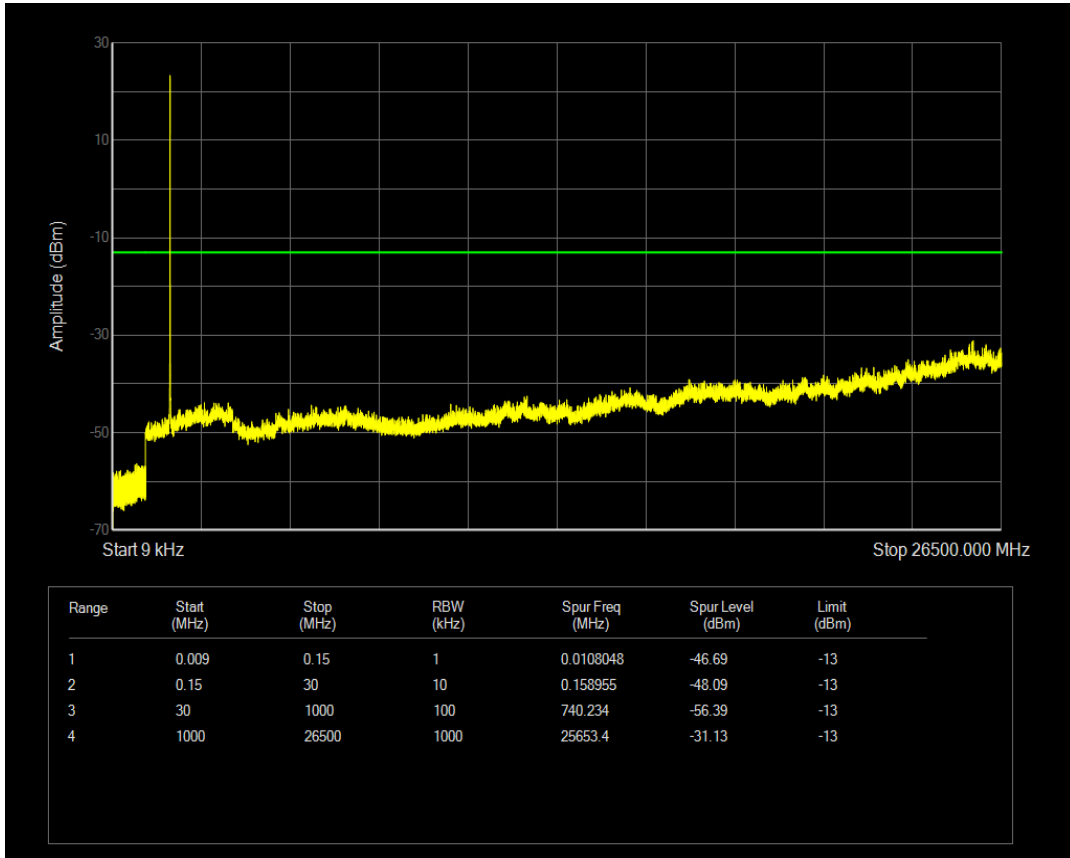

Band4 QPSK BW=3MHz Channel=20175 RB Size=1 Position=#0

Band4 QPSK BW=3MHz Channel=20175 RB Size=15 Position=#0

Band4 16QAM BW=3MHz Channel=20175 RB Size=1 Position=#0

Band4 16QAM BW=3MHz Channel=20175 RB Size=15 Position=#0