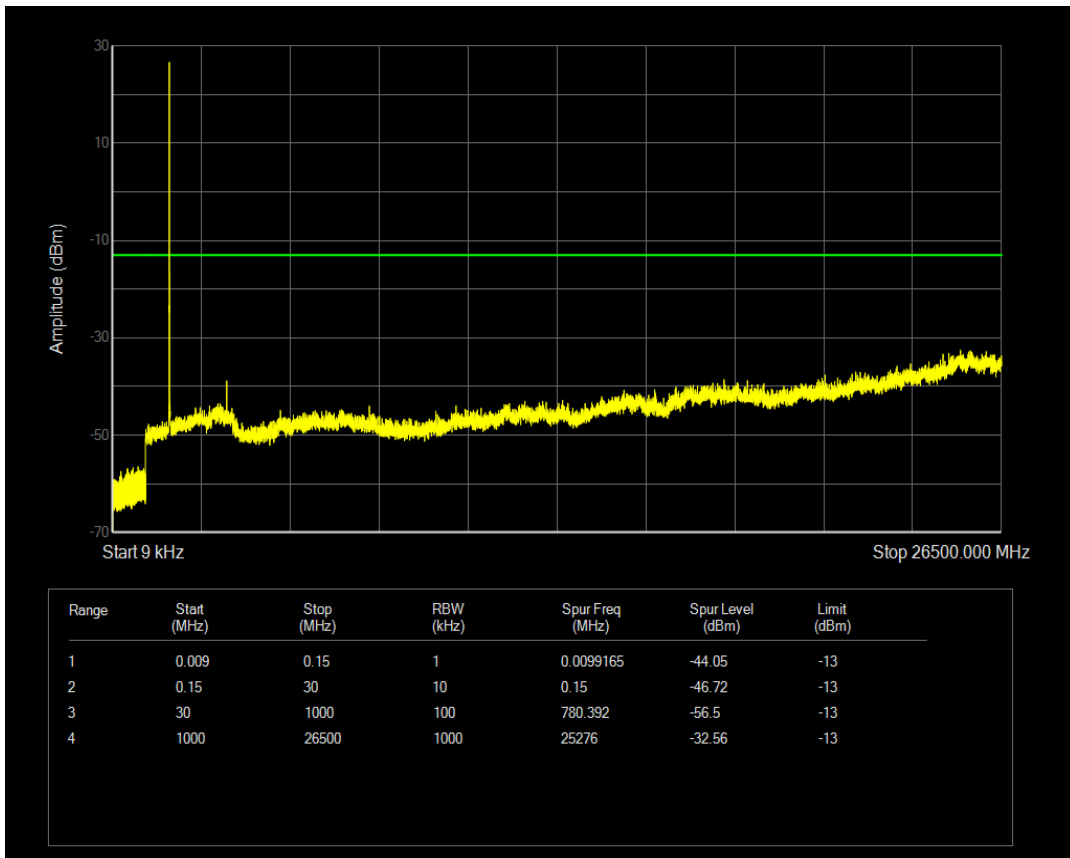

Band4 16QAM BW=3MHz Channel=19965 RB Size=1 Position=#0

Band4 16QAM BW=3MHz Channel=19965 RB Size=15 Position=#0