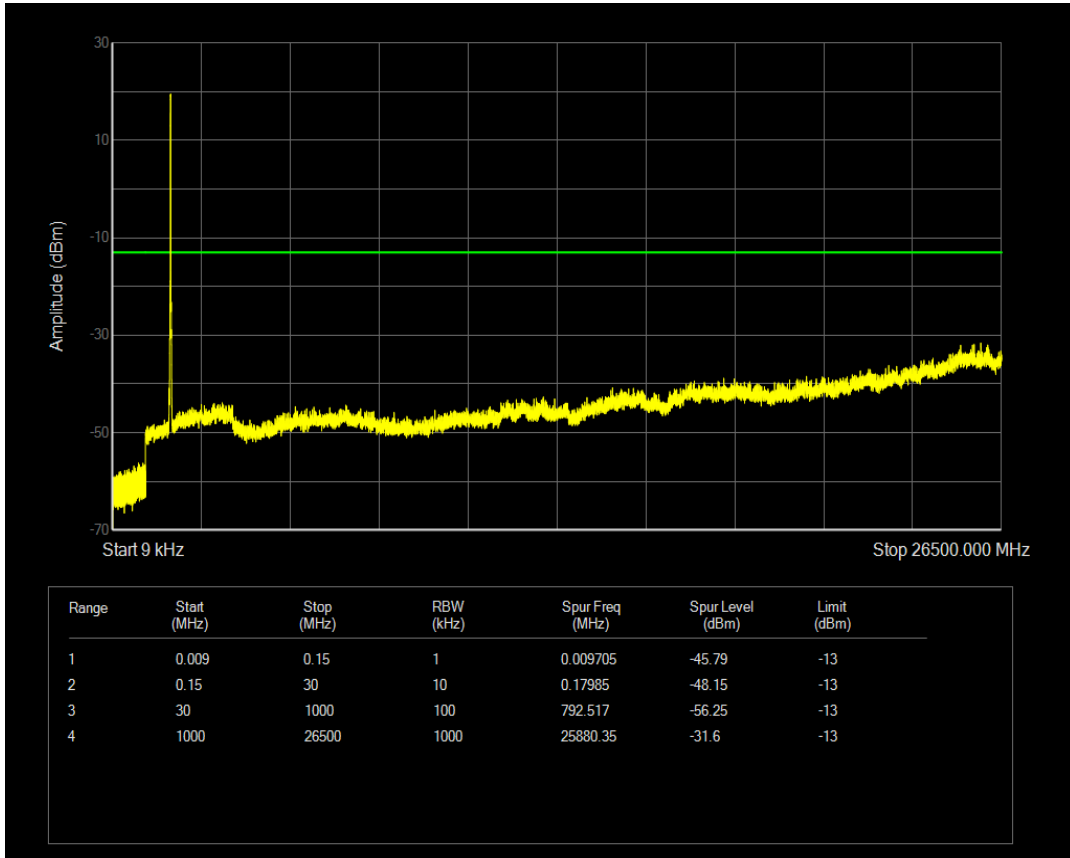

Band4 QPSK BW=15MHz Channel=20325 RB Size=75 Position=#0

Band4 16QAM BW=15MHz Channel=20325 RB Size=1 Position=#0