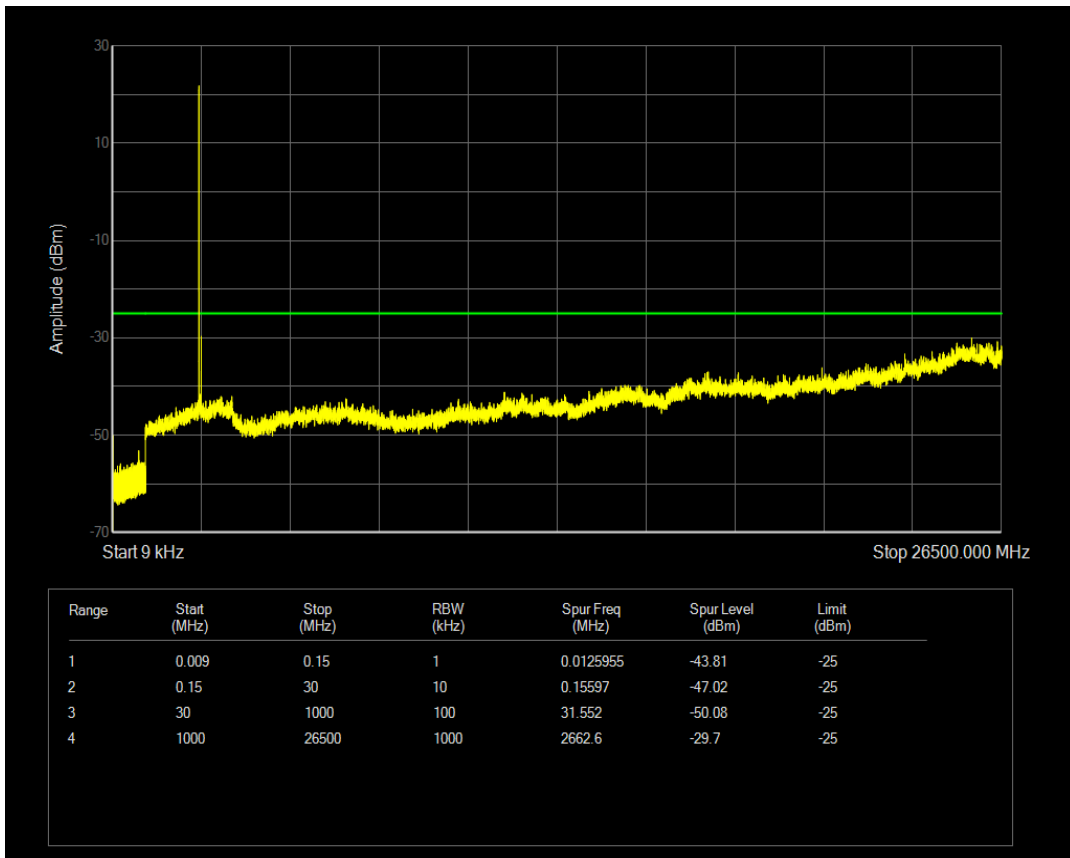

Band38 QPSK BW=5MHz Channel=38000 RB Size=1 Position=#0

Band38 QPSK BW=5MHz Channel=38000 RB Size=25 Position=#0