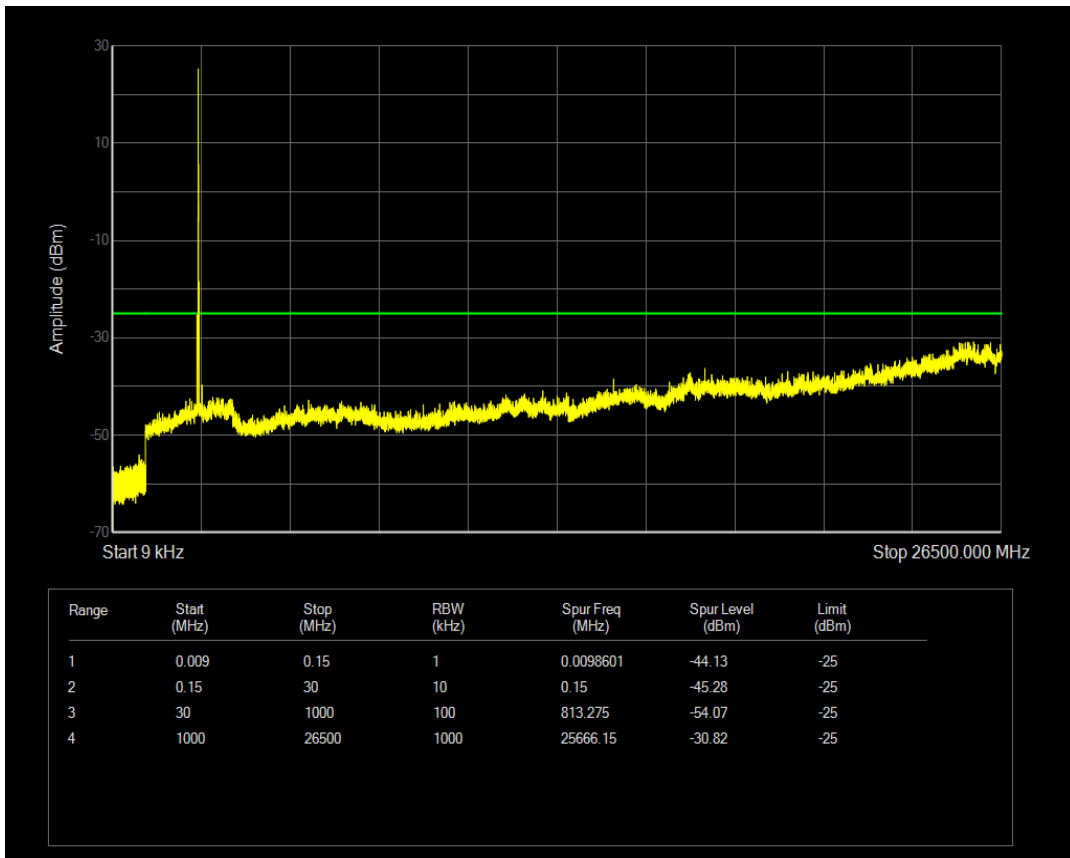

Band38 QPSK BW=5MHz Channel=38225 RB Size=1 Position=#0

Band38 QPSK BW=5MHz Channel=38225 RB Size=25 Position=#0

Band38 16QAM BW=5MHz Channel=38225 RB Size=1 Position=#0

Band38 16QAM BW=5MHz Channel=38225 RB Size=25 Position=#0

Band38 QPSK BW=10MHz Channel=37800 RB Size=1 Position=#0

Band38 QPSK BW=10MHz Channel=37800 RB Size=50 Position=#0

Band38 16QAM BW=10MHz Channel=37800 RB Size=1 Position=#0

Band38 16QAM BW=10MHz Channel=37800 RB Size=50 Position=#0