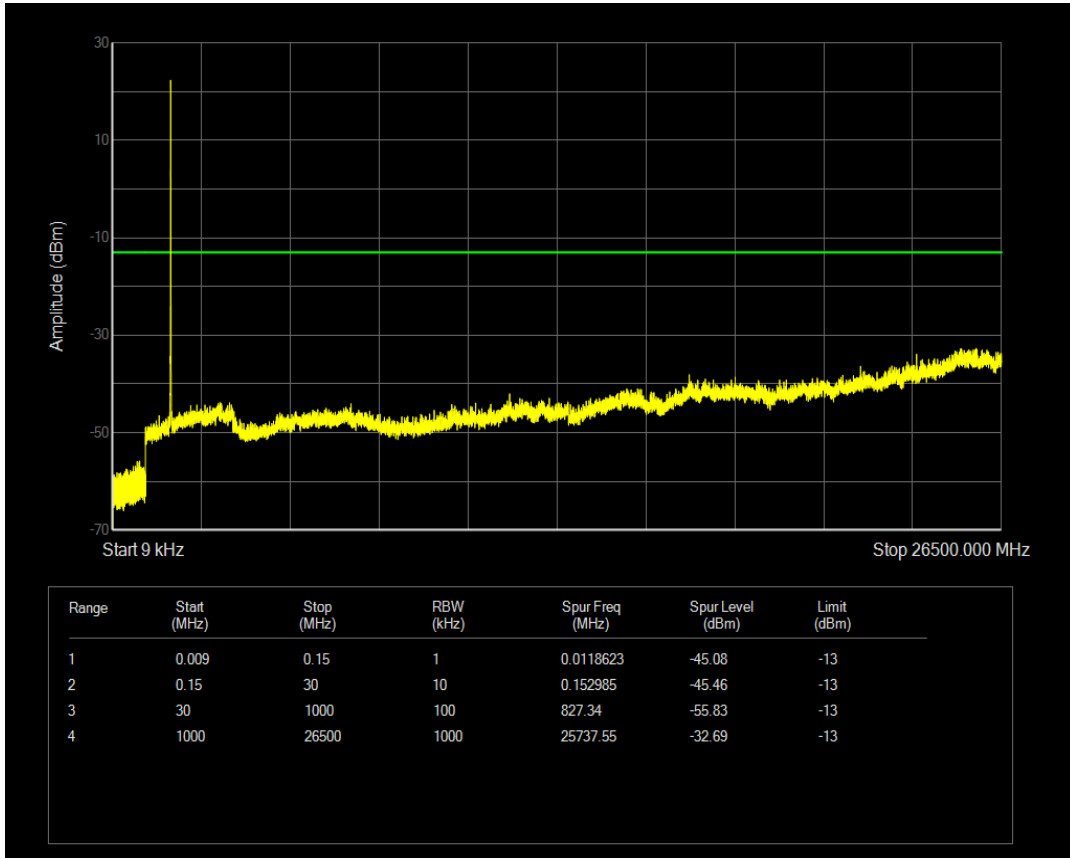

Band4 QPSK BW=5MHz Channel=20375 RB Size=1 Position=#0

Band4 QPSK BW=5MHz Channel=20375 RB Size=25 Position=#0

Band4 16QAM BW=5MHz Channel=20375 RB Size=1 Position=#0

Band4 16QAM BW=5MHz Channel=20375 RB Size=25 Position=#0

Band4 QPSK BW=10MHz Channel=20000 RB Size=1 Position=#0

Band4 QPSK BW=10MHz Channel=20000 RB Size=50 Position=#0

Band4 16QAM BW=10MHz Channel=20000 RB Size=1 Position=#0

Band4 16QAM BW=10MHz Channel=20000 RB Size=50 Position=#0