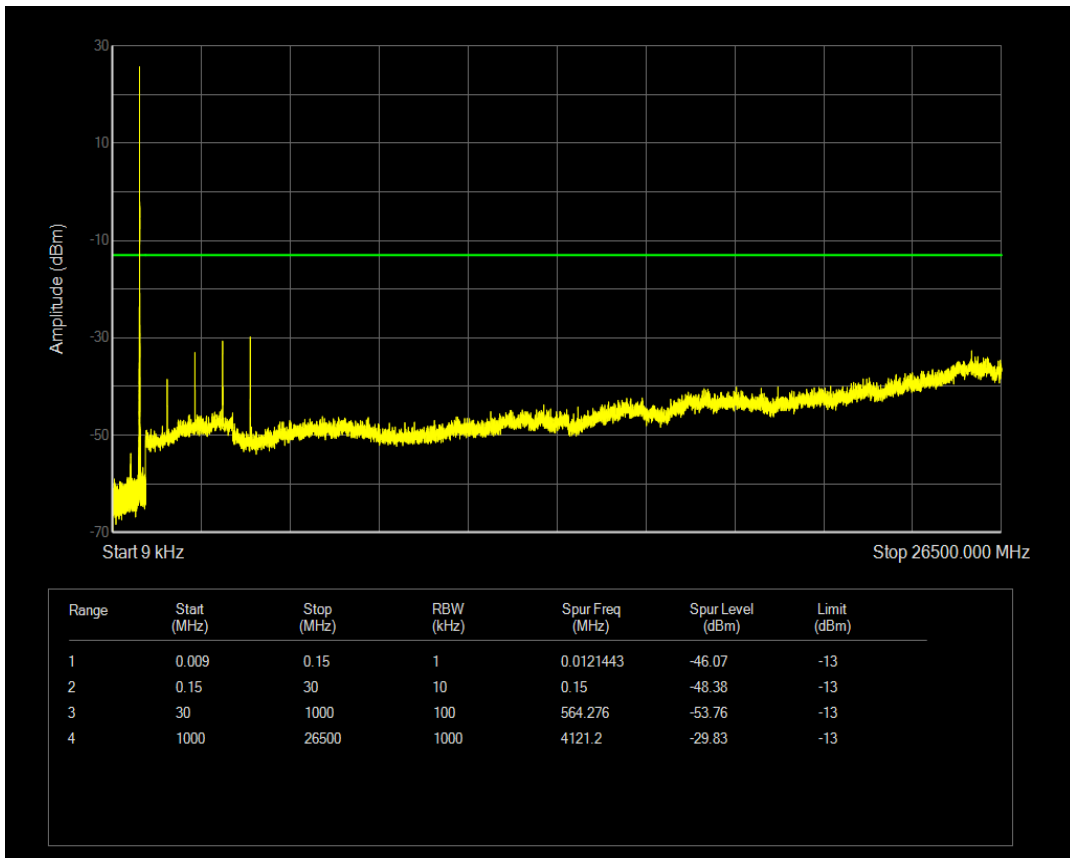

Band5 16QAM BW=3MHz Channel=20415 RB Size=1 Position=#0

Band5 16QAM BW=3MHz Channel=20415 RB Size=15 Position=#0