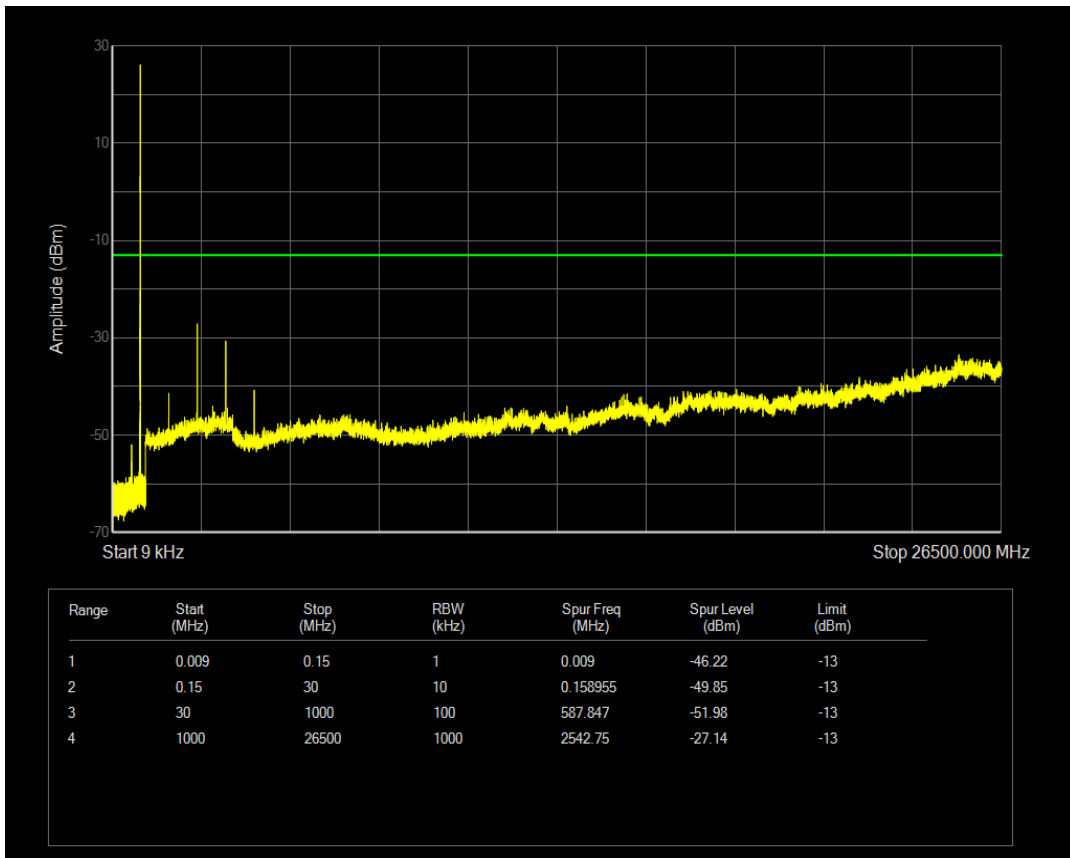

Band5 QPSK BW=1.4MHz Channel=20407 RB Size=1 Position=#0

Band5 QPSK BW=1.4MHz Channel=20407 RB Size=6 Position=#0

Band5 16QAM BW=1.4MHz Channel=20407 RB Size=1 Position=#0

Band5 16QAM BW=1.4MHz Channel=20407 RB Size=6 Position=#0

Band5 QPSK BW=1.4MHz Channel=20525 RB Size=1 Position=#0

Band5 QPSK BW=1.4MHz Channel=20525 RB Size=6 Position=#0

Band5 16QAM BW=1.4MHz Channel=20525 RB Size=1 Position=#0

Band5 16QAM BW=1.4MHz Channel=20525 RB Size=6 Position=#0

Band5 QPSK BW=1.4MHz Channel=20643 RB Size=1 Position=#0

Band5 QPSK BW=1.4MHz Channel=20643 RB Size=6 Position=#0

Band5 16QAM BW=1.4MHz Channel=20643 RB Size=1 Position=#0

Band5 16QAM BW=1.4MHz Channel=20643 RB Size=6 Position=#0