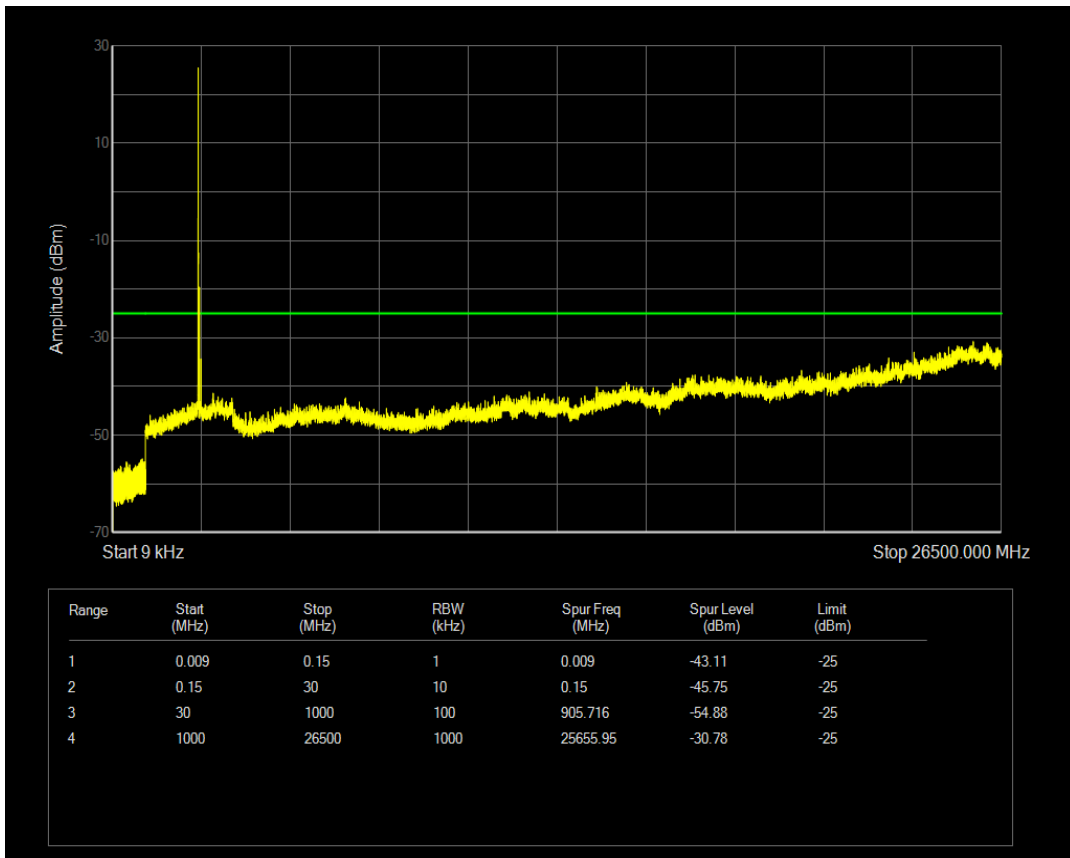

Band38 QPSK BW=5MHz Channel=37775 RB Size=1 Position=#0

Band38 QPSK BW=5MHz Channel=37775 RB Size=25 Position=#0