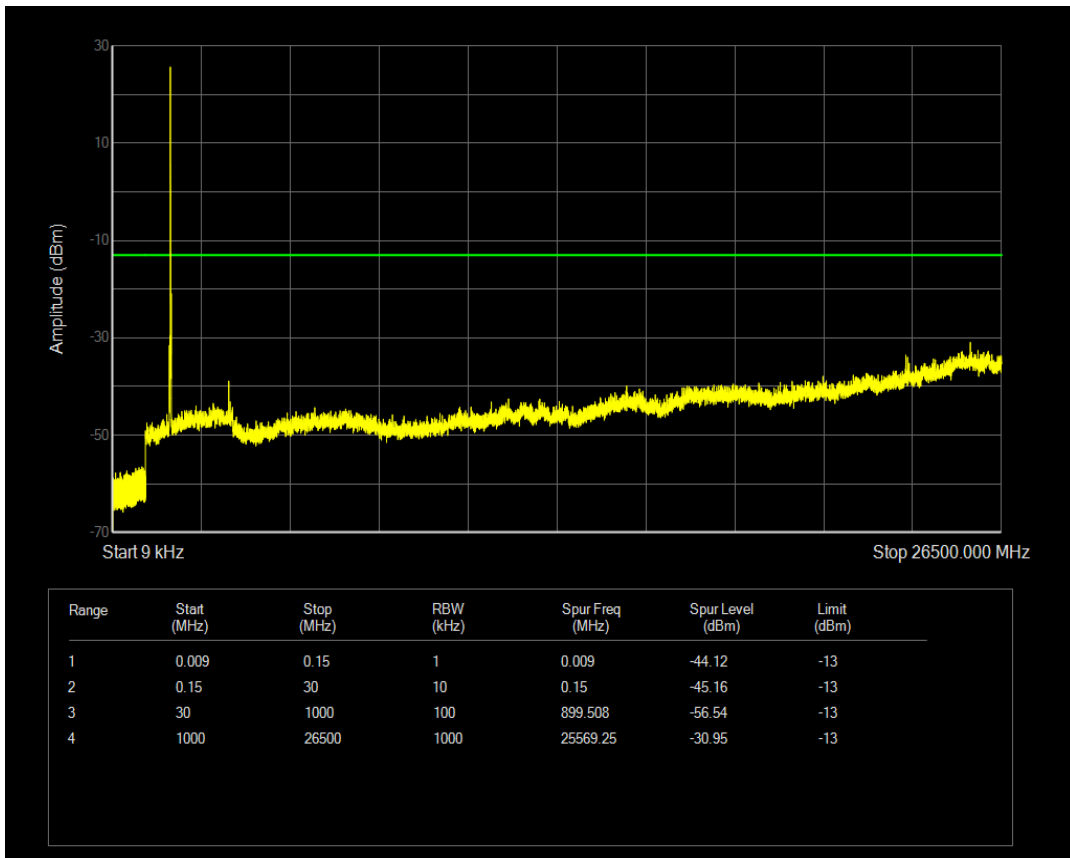

Band4 QPSK BW=15MHz Channel=20025 RB Size=1 Position=#0

Band4 QPSK BW=15MHz Channel=20025 RB Size=75 Position=#0

Band4 16QAM BW=15MHz Channel=20025 RB Size=1 Position=#0

Band4 16QAM BW=15MHz Channel=20025 RB Size=75 Position=#0

Band4 QPSK BW=15MHz Channel=20175 RB Size=1 Position=#0

Band4 QPSK BW=15MHz Channel=20175 RB Size=75 Position=#0

Band4 16QAM BW=15MHz Channel=20175 RB Size=1 Position=#0

Band4 16QAM BW=15MHz Channel=20175 RB Size=75 Position=#0

Band4 QPSK BW=15MHz Channel=20325 RB Size=1 Position=#0

Band4 QPSK BW=15MHz Channel=20325 RB Size=75 Position=#0

Band4 16QAM BW=15MHz Channel=20325 RB Size=1 Position=#0

Band4 16QAM BW=15MHz Channel=20325 RB Size=75 Position=#0