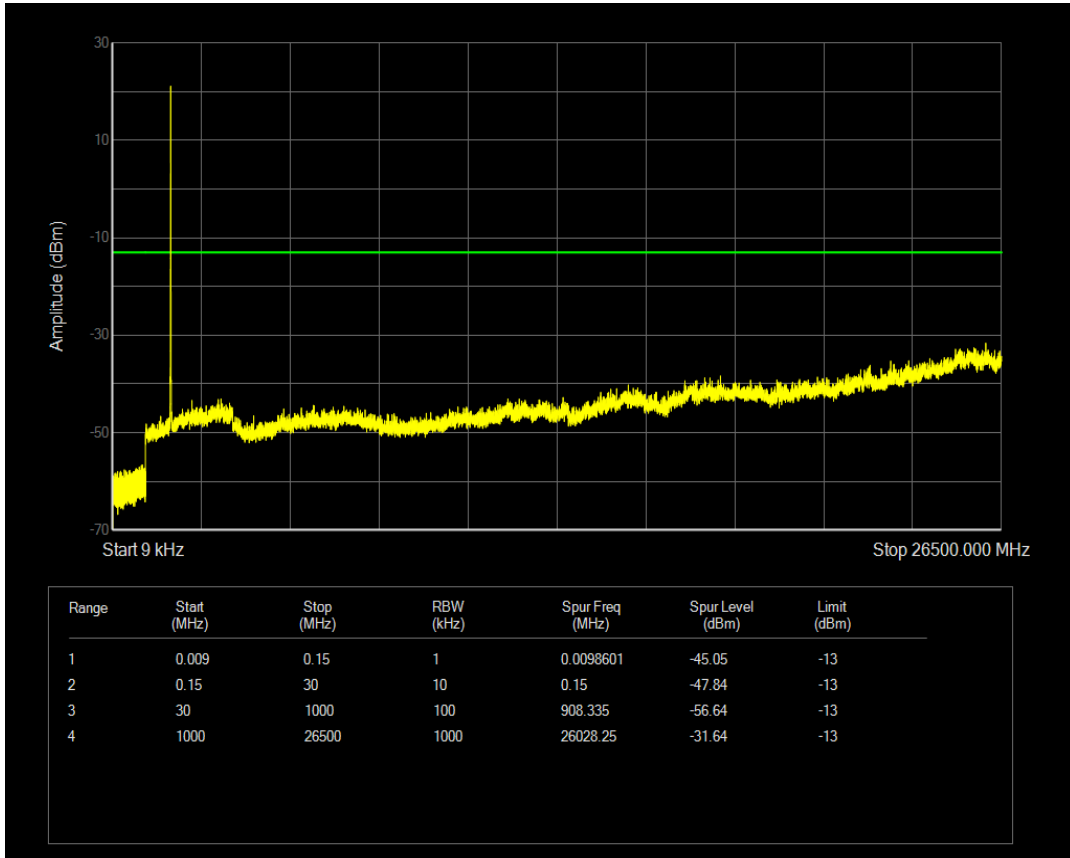

Band4 QPSK BW=5MHz Channel=20175 RB Size=1 Position=#0

Band4 QPSK BW=5MHz Channel=20175 RB Size=25 Position=#0

Band4 16QAM BW=5MHz Channel=20175 RB Size=1 Position=#0

Band4 16QAM BW=5MHz Channel=20175 RB Size=25 Position=#0

Band4 QPSK BW=5MHz Channel=20375 RB Size=1 Position=#0

Band4 QPSK BW=5MHz Channel=20375 RB Size=25 Position=#0

Band4 16QAM BW=5MHz Channel=20375 RB Size=1 Position=#0

Band4 16QAM BW=5MHz Channel=20375 RB Size=25 Position=#0