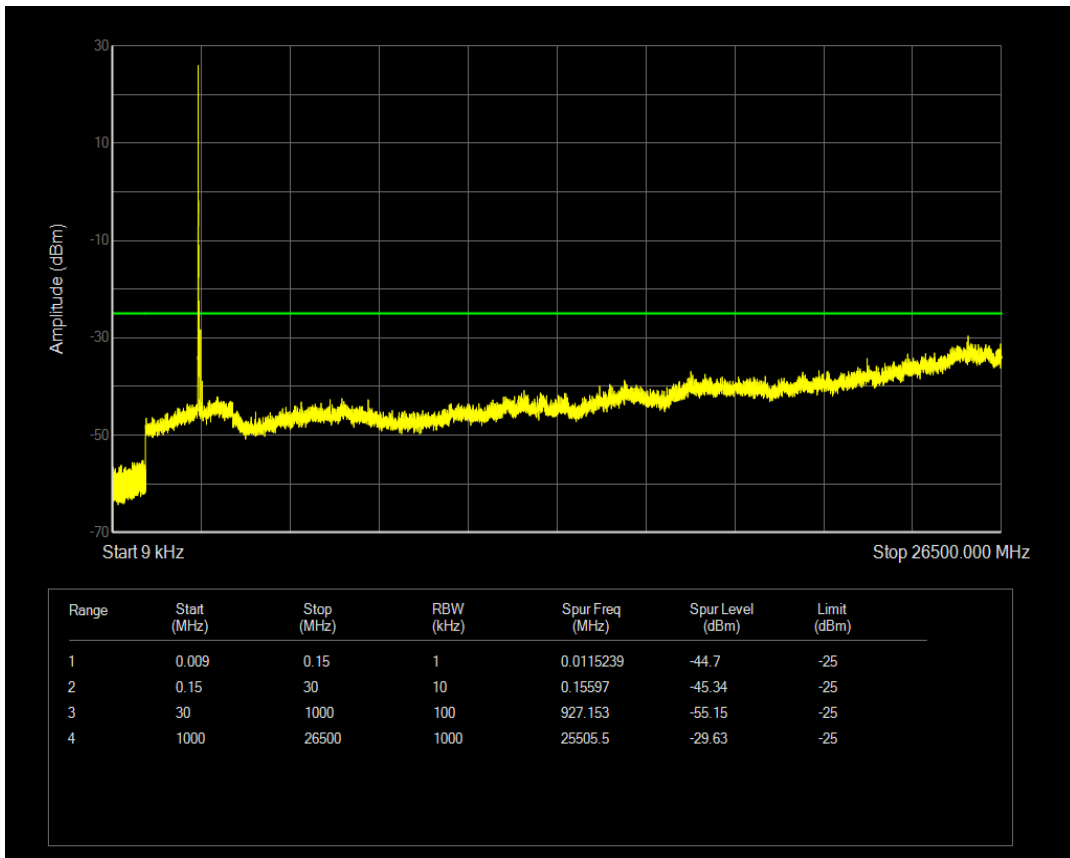

Band38 QPSK BW=5MHz Channel=38225 RB Size=1 Position=#0

Band38 QPSK BW=5MHz Channel=38225 RB Size=25 Position=#0

Band38 16QAM BW=5MHz Channel=38225 RB Size=1 Position=#0

Band38 16QAM BW=5MHz Channel=38225 RB Size=25 Position=#0

Band38 QPSK BW=10MHz Channel=37800 RB Size=1 Position=#0

Band38 QPSK BW=10MHz Channel=37800 RB Size=50 Position=#0

Band38 16QAM BW=10MHz Channel=37800 RB Size=1 Position=#0

Band38 16QAM BW=10MHz Channel=37800 RB Size=50 Position=#0