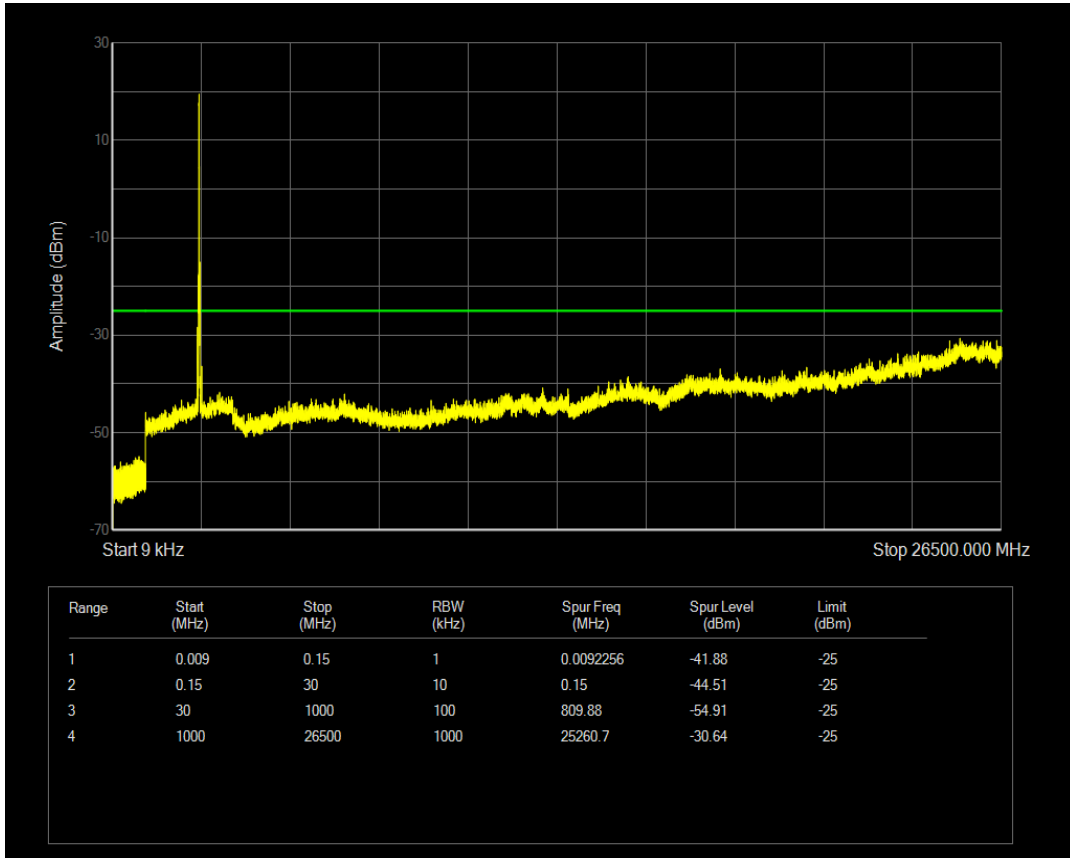

Band38 QPSK BW=10MHz Channel=38000 RB Size=1 Position=#0

Band38 QPSK BW=10MHz Channel=38000 RB Size=50 Position=#0

Band38 16QAM BW=10MHz Channel=38000 RB Size=1 Position=#0

Band38 16QAM BW=10MHz Channel=38000 RB Size=50 Position=#0

Band38 QPSK BW=10MHz Channel=38200 RB Size=1 Position=#0

Band38 QPSK BW=10MHz Channel=38200 RB Size=50 Position=#0

Band38 16QAM BW=10MHz Channel=38200 RB Size=1 Position=#0

Band38 16QAM BW=10MHz Channel=38200 RB Size=50 Position=#0