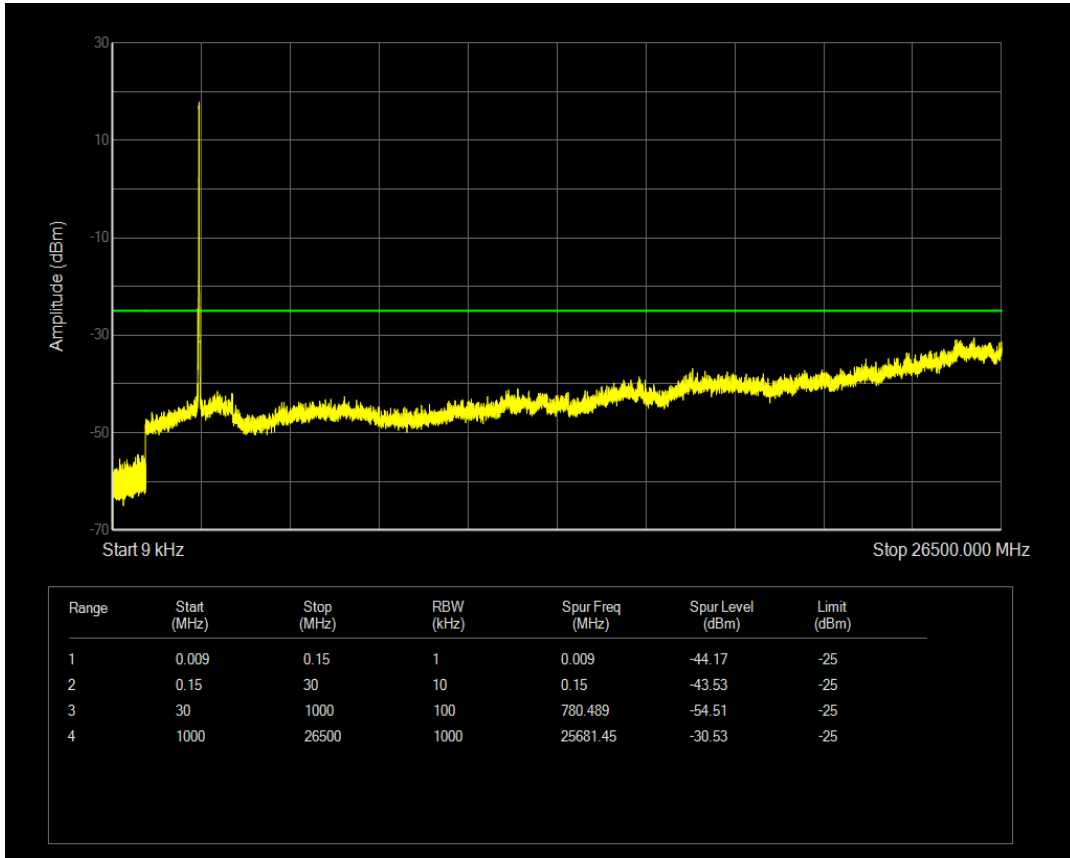

Band38 QPSK BW=15MHz Channel=38000 RB Size=1 Position=#0

Band38 QPSK BW=15MHz Channel=38000 RB Size=75 Position=#0

Band38 16QAM BW=15MHz Channel=38000 RB Size=1 Position=#0

Band38 16QAM BW=15MHz Channel=38000 RB Size=75 Position=#0