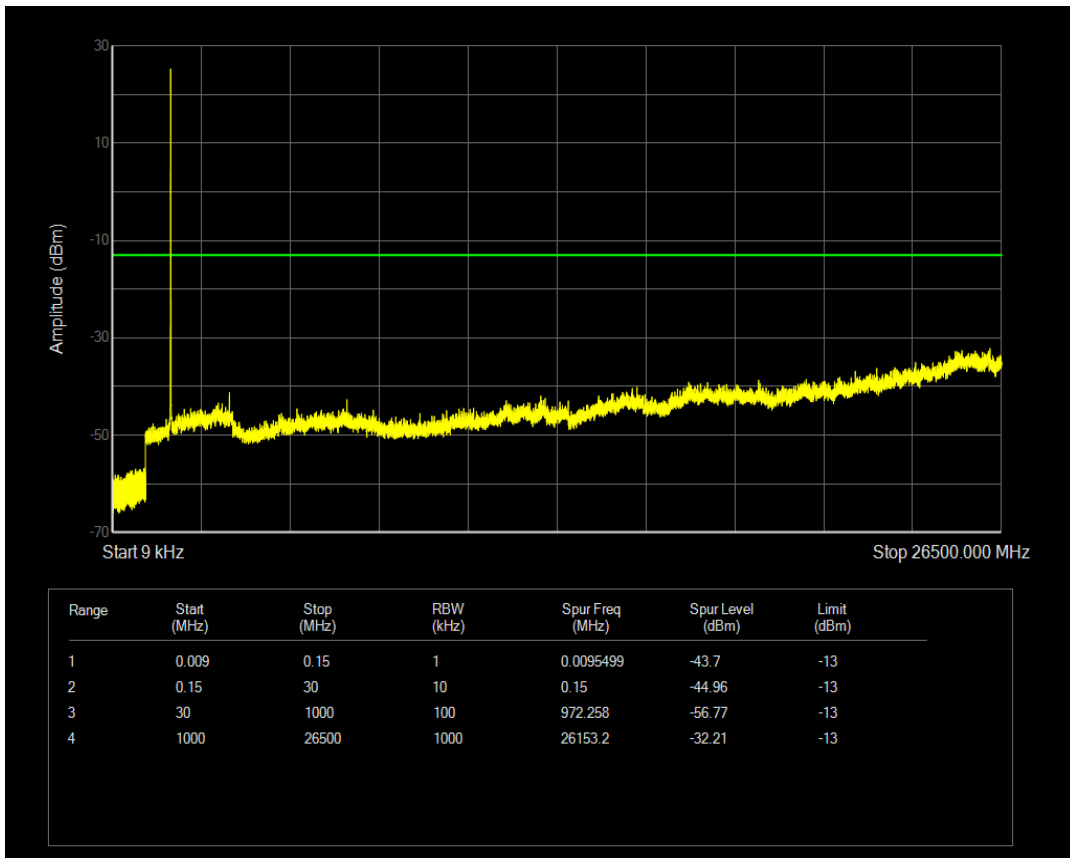

Band4 QPSK BW=5MHz Channel=20175 RB Size=1 Position=#0

Band4 QPSK BW=5MHz Channel=20175 RB Size=25 Position=#0

Band4 16QAM BW=5MHz Channel=20175 RB Size=1 Position=#0

Band4 16QAM BW=5MHz Channel=20175 RB Size=25 Position=#0

Band4 QPSK BW=5MHz Channel=20375 RB Size=1 Position=#0

Band4 QPSK BW=5MHz Channel=20375 RB Size=25 Position=#0

Band4 16QAM BW=5MHz Channel=20375 RB Size=1 Position=#0

Band4 16QAM BW=5MHz Channel=20375 RB Size=25 Position=#0