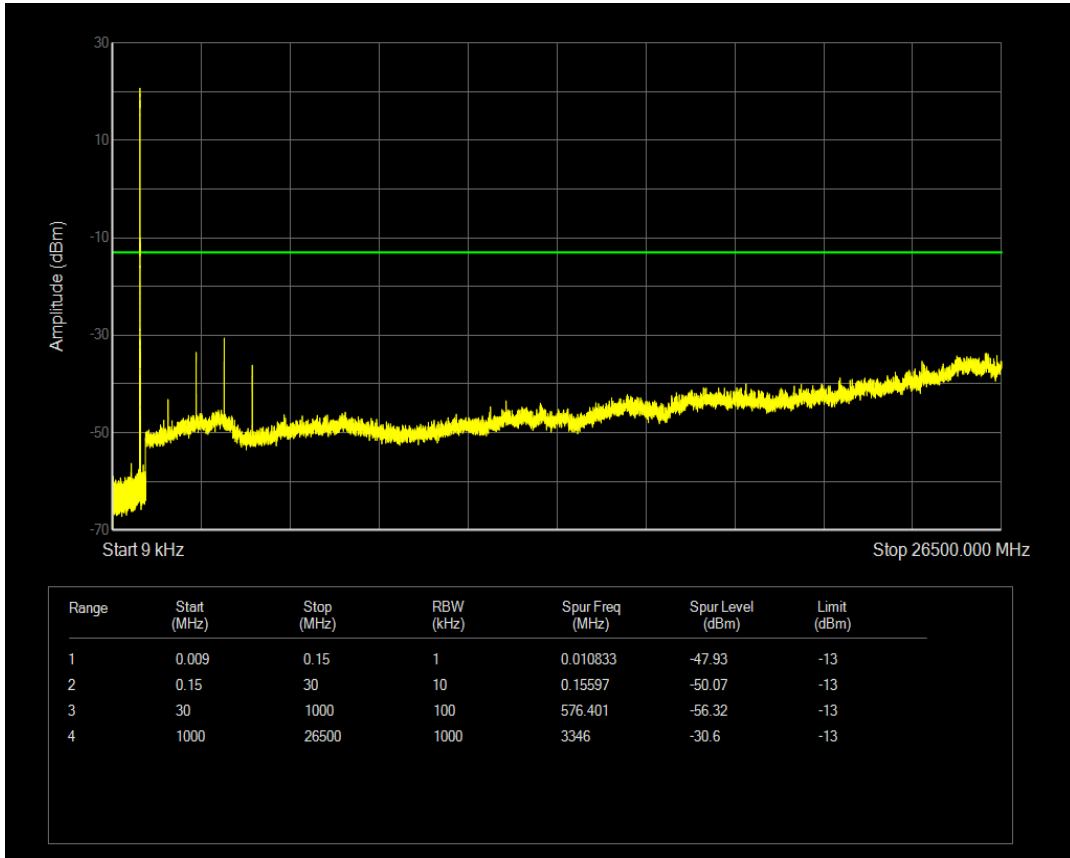

Band5 QPSK BW=1.4MHz Channel=20407 RB Size=1 Position=#0

Band5 QPSK BW=1.4MHz Channel=20407 RB Size=6 Position=#0

Band5 16QAM BW=1.4MHz Channel=20407 RB Size=1 Position=#0

Band5 16QAM BW=1.4MHz Channel=20407 RB Size=6 Position=#0

Band5 QPSK BW=1.4MHz Channel=20525 RB Size=1 Position=#0

Band5 QPSK BW=1.4MHz Channel=20525 RB Size=6 Position=#0

Band5 16QAM BW=1.4MHz Channel=20525 RB Size=1 Position=#0

Band5 16QAM BW=1.4MHz Channel=20525 RB Size=6 Position=#0

Band5 QPSK BW=1.4MHz Channel=20643 RB Size=1 Position=#0

Band5 QPSK BW=1.4MHz Channel=20643 RB Size=6 Position=#0

Band5 16QAM BW=1.4MHz Channel=20643 RB Size=1 Position=#0

Band5 16QAM BW=1.4MHz Channel=20643 RB Size=6 Position=#0