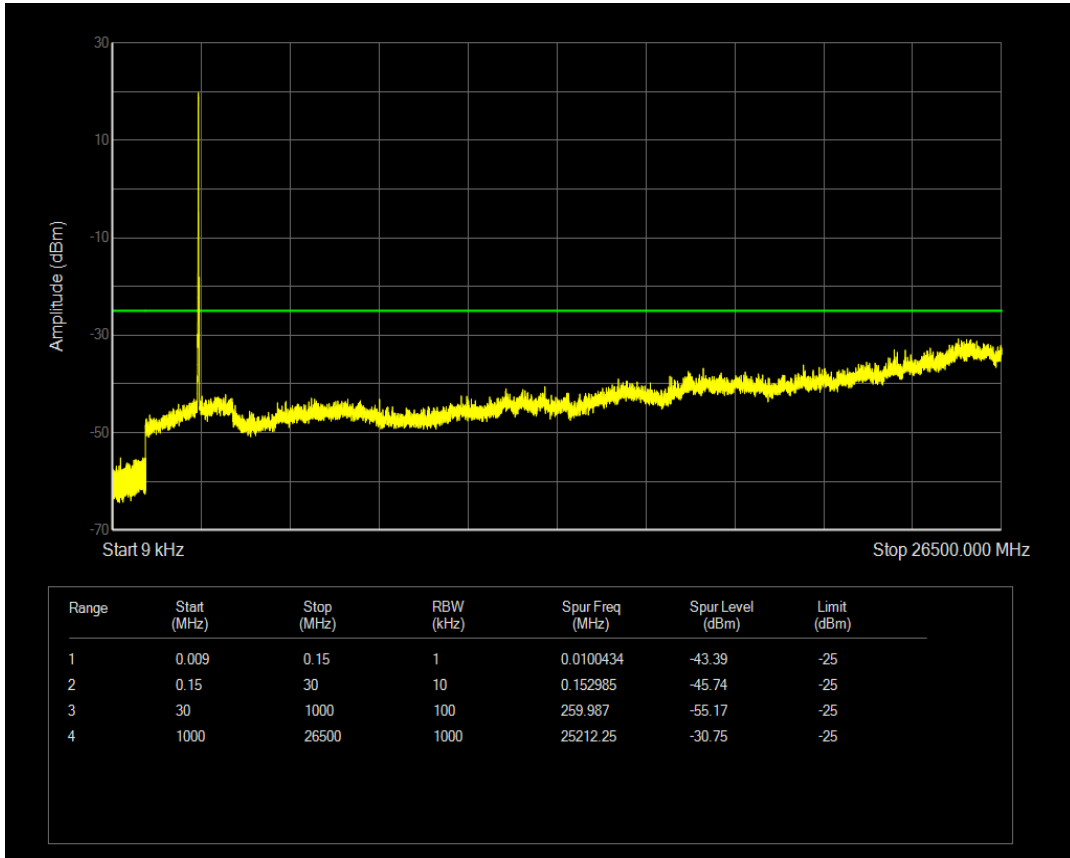

Band38 QPSK BW=5MHz Channel=38225 RB Size=1 Position=#0

Band38 QPSK BW=5MHz Channel=38225 RB Size=25 Position=#0

Band38 16QAM BW=5MHz Channel=38225 RB Size=1 Position=#0

Band38 16QAM BW=5MHz Channel=38225 RB Size=25 Position=#0

Band38 QPSK BW=10MHz Channel=37800 RB Size=1 Position=#0

Band38 QPSK BW=10MHz Channel=37800 RB Size=50 Position=#0

Band38 16QAM BW=10MHz Channel=37800 RB Size=1 Position=#0

Band38 16QAM BW=10MHz Channel=37800 RB Size=50 Position=#0