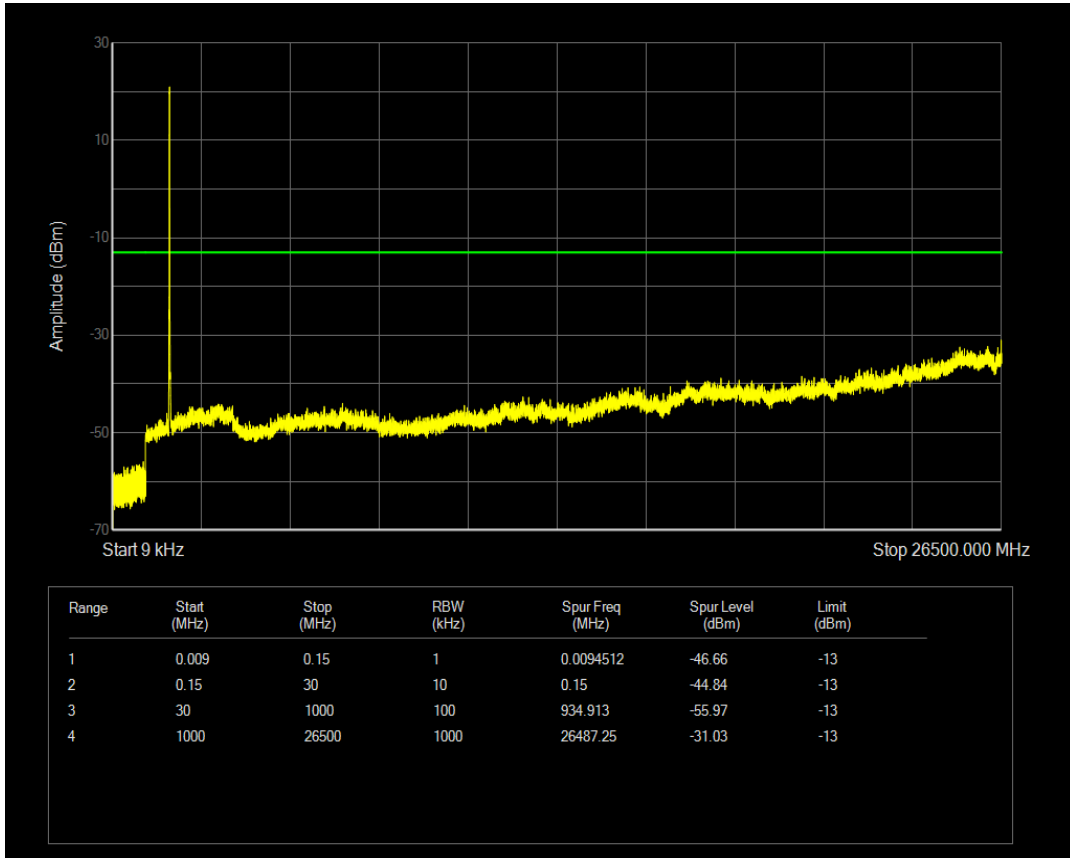

Band4 QPSK BW=5MHz Channel=20375 RB Size=1 Position=#0

Band4 QPSK BW=5MHz Channel=20375 RB Size=25 Position=#0

Band4 16QAM BW=5MHz Channel=20375 RB Size=1 Position=#0

Band4 16QAM BW=5MHz Channel=20375 RB Size=25 Position=#0

Band4 QPSK BW=10MHz Channel=20000 RB Size=1 Position=#0

Band4 QPSK BW=10MHz Channel=20000 RB Size=50 Position=#0

Band4 16QAM BW=10MHz Channel=20000 RB Size=1 Position=#0

Band4 16QAM BW=10MHz Channel=20000 RB Size=50 Position=#0