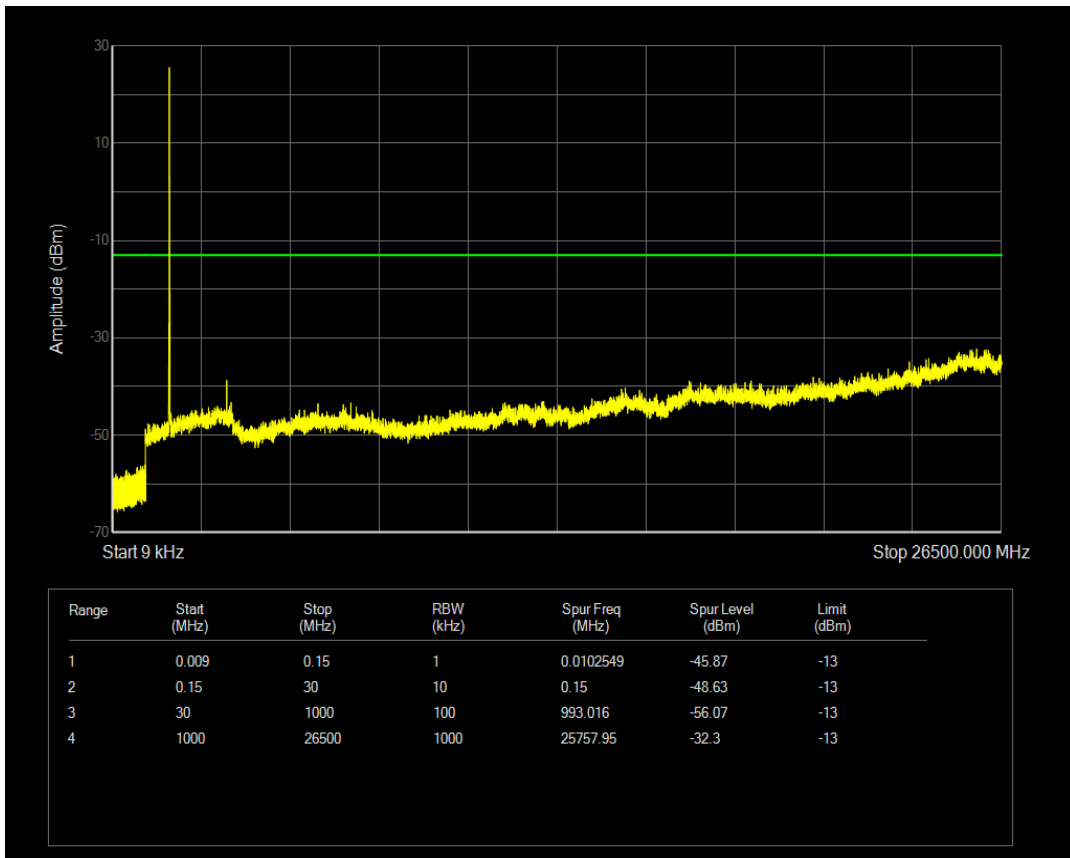

Band4 QPSK BW=5MHz Channel=20375 RB Size=1 Position=#0

Band4 QPSK BW=5MHz Channel=20375 RB Size=25 Position=#0

Band4 16QAM BW=5MHz Channel=20375 RB Size=1 Position=#0

Band4 16QAM BW=5MHz Channel=20375 RB Size=25 Position=#0

Band4 QPSK BW=10MHz Channel=20000 RB Size=1 Position=#0

Band4 QPSK BW=10MHz Channel=20000 RB Size=50 Position=#0

Band4 16QAM BW=10MHz Channel=20000 RB Size=1 Position=#0

Band4 16QAM BW=10MHz Channel=20000 RB Size=50 Position=#0