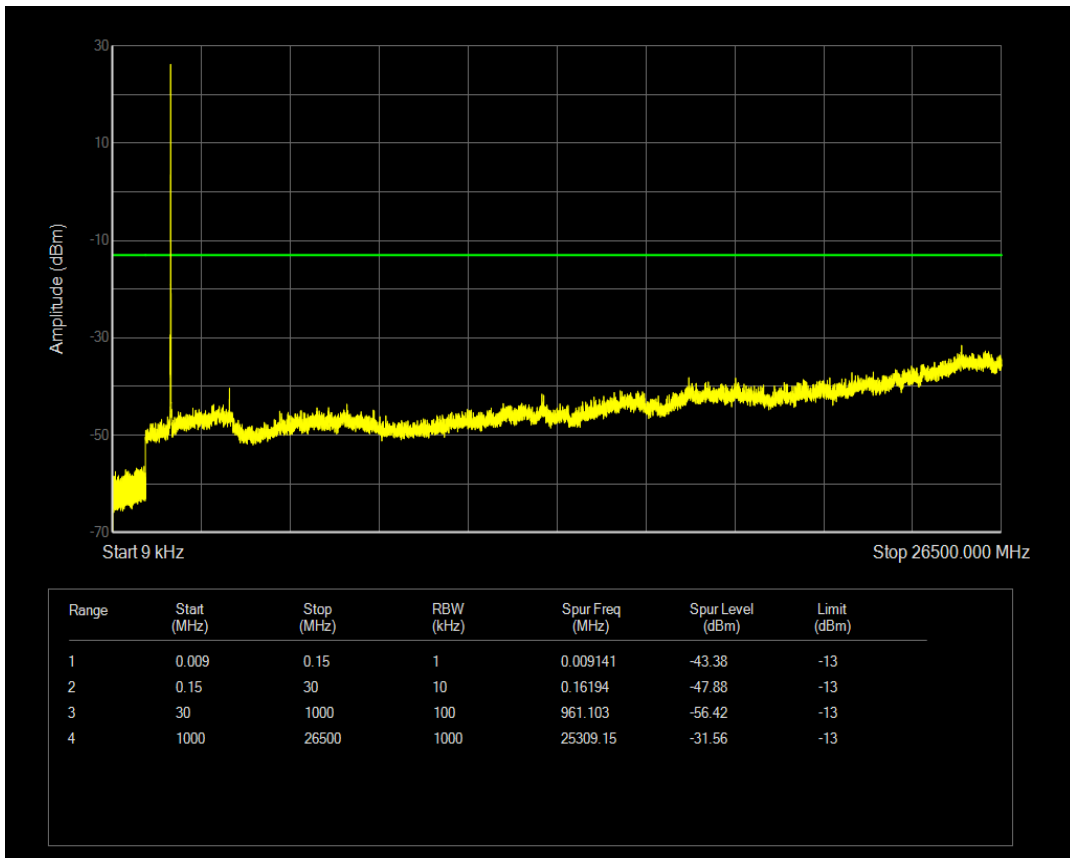

Band4 QPSK BW=5MHz Channel=20175 RB Size=1 Position=#0

Band4 QPSK BW=5MHz Channel=20175 RB Size=25 Position=#0

Band4 16QAM BW=5MHz Channel=20175 RB Size=1 Position=#0

Band4 16QAM BW=5MHz Channel=20175 RB Size=25 Position=#0

Band4 QPSK BW=5MHz Channel=20375 RB Size=1 Position=#0

Band4 QPSK BW=5MHz Channel=20375 RB Size=25 Position=#0

Band4 16QAM BW=5MHz Channel=20375 RB Size=1 Position=#0

Band4 16QAM BW=5MHz Channel=20375 RB Size=25 Position=#0