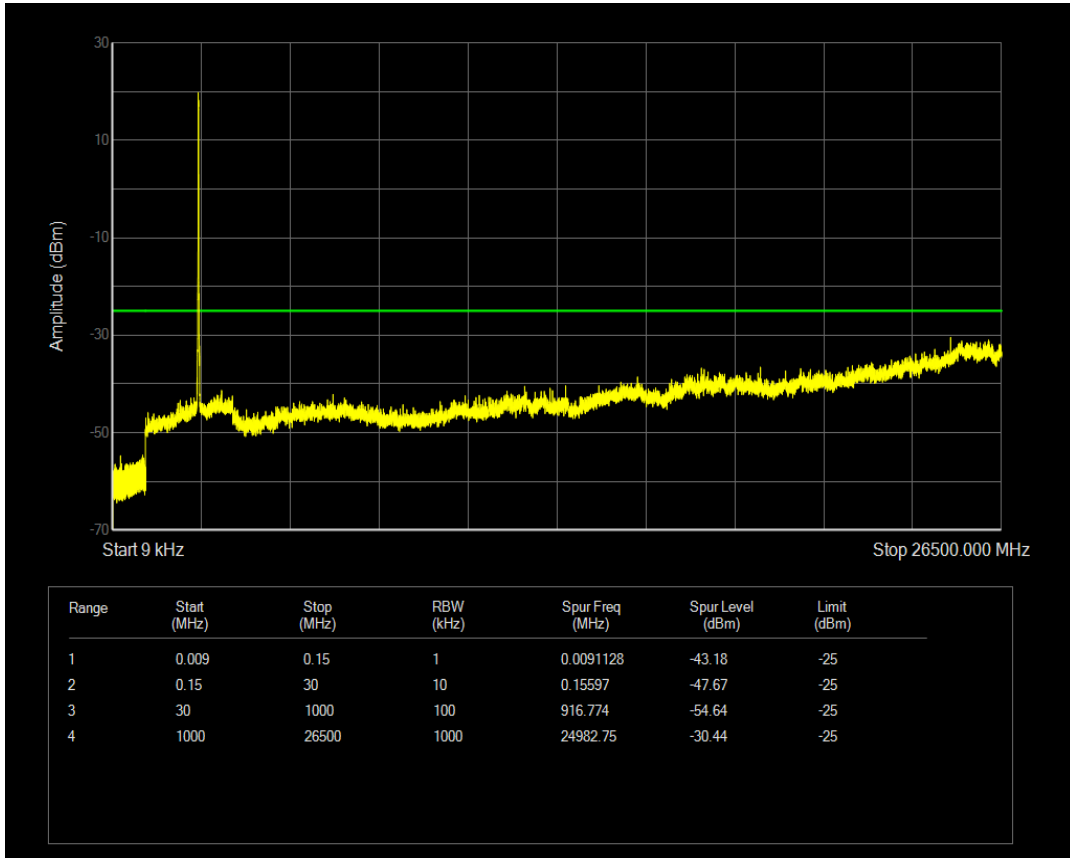

Band38 QPSK BW=15MHz Channel=37825 RB Size=75 Position=#0

Band38 16QAM BW=15MHz Channel=37825 RB Size=1 Position=#0