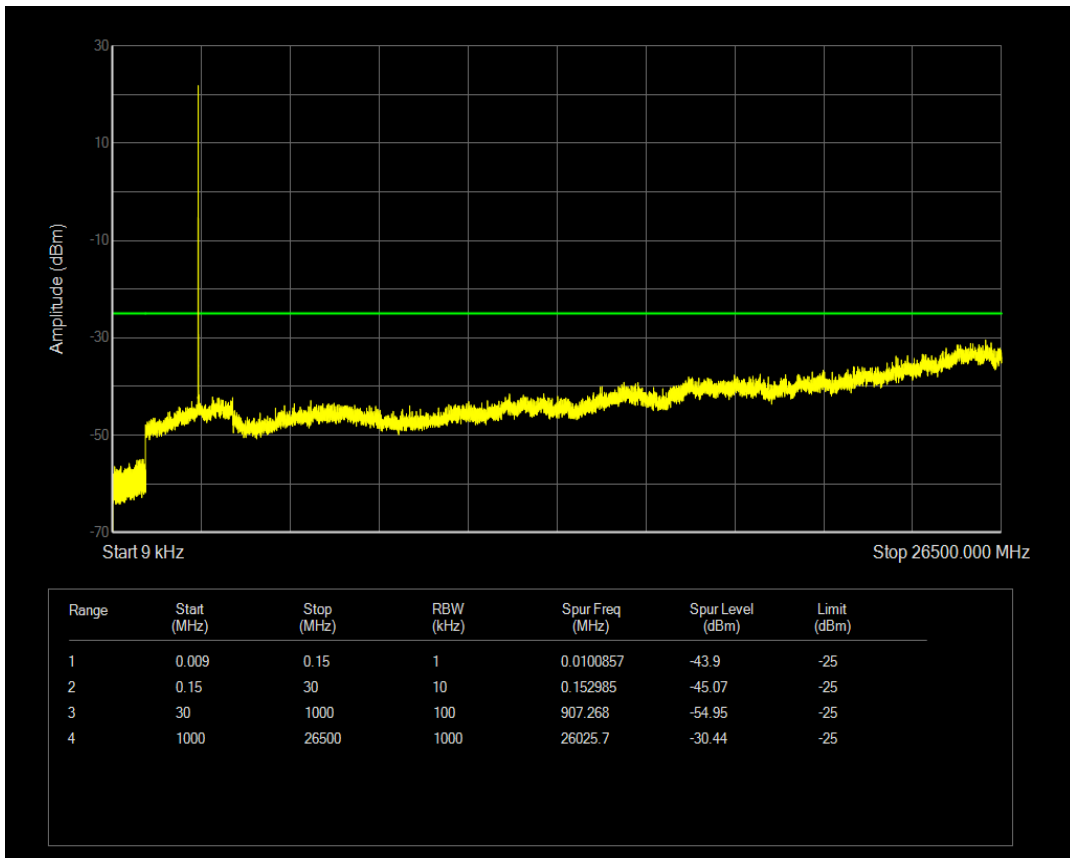

Band38 16QAM BW=5MHz Channel=37775 RB Size=1 Position=#0

Band38 16QAM BW=5MHz Channel=37775 RB Size=25 Position=#0