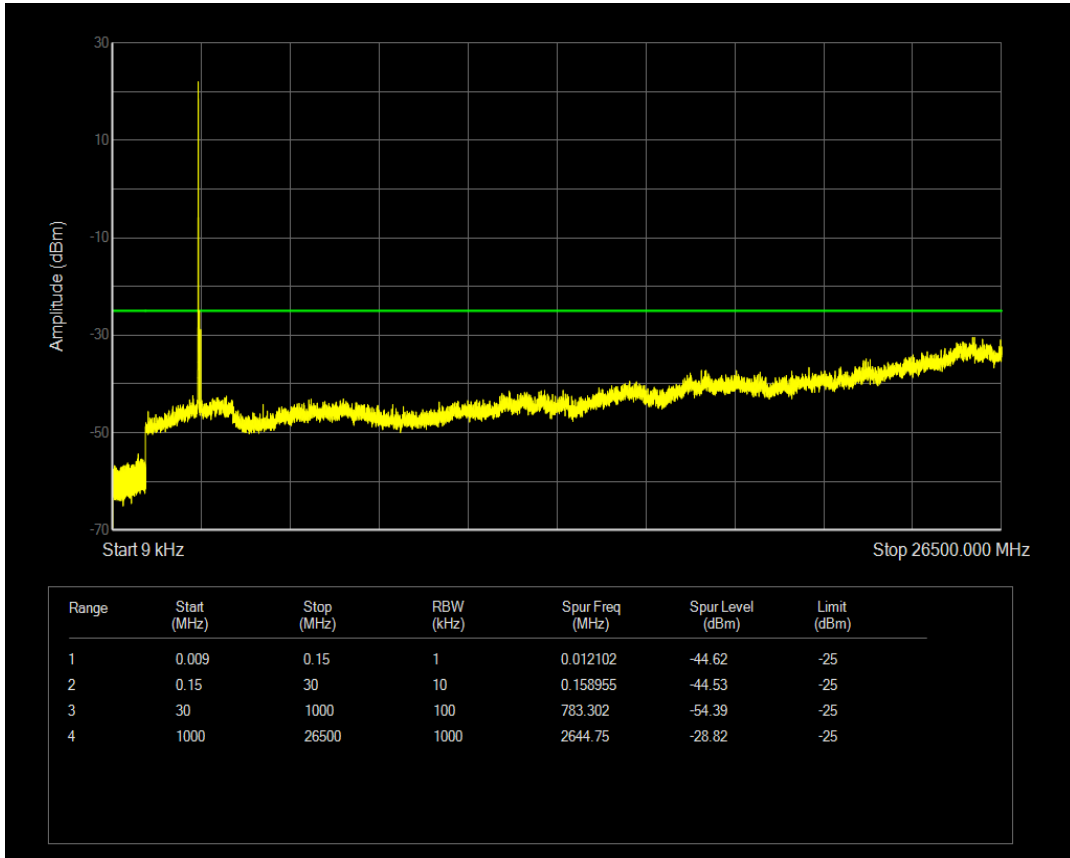

Band38 QPSK BW=5MHz Channel=37775 RB Size=1 Position=#0

Band38 QPSK BW=5MHz Channel=37775 RB Size=25 Position=#0

Band38 16QAM BW=5MHz Channel=37775 RB Size=1 Position=#0

Band38 16QAM BW=5MHz Channel=37775 RB Size=25 Position=#0