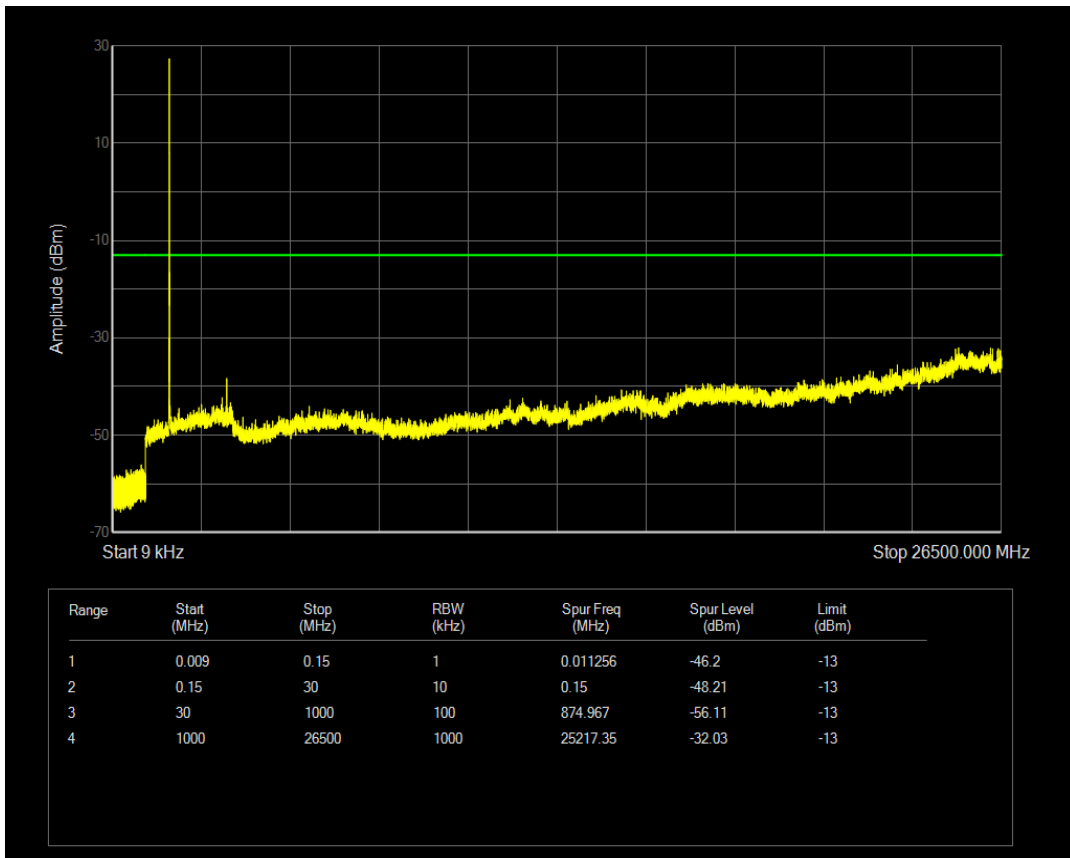

Band4 QPSK BW=3MHz Channel=20385 RB Size=1 Position=#0

Band4 QPSK BW=3MHz Channel=20385 RB Size=15 Position=#0

Band4 16QAM BW=3MHz Channel=20385 RB Size=1 Position=#0

Band4 16QAM BW=3MHz Channel=20385 RB Size=15 Position=#0

Band4 QPSK BW=5MHz Channel=19975 RB Size=1 Position=#0

Band4 QPSK BW=5MHz Channel=19975 RB Size=25 Position=#0

Band4 16QAM BW=5MHz Channel=19975 RB Size=1 Position=#0

Band4 16QAM BW=5MHz Channel=19975 RB Size=25 Position=#0