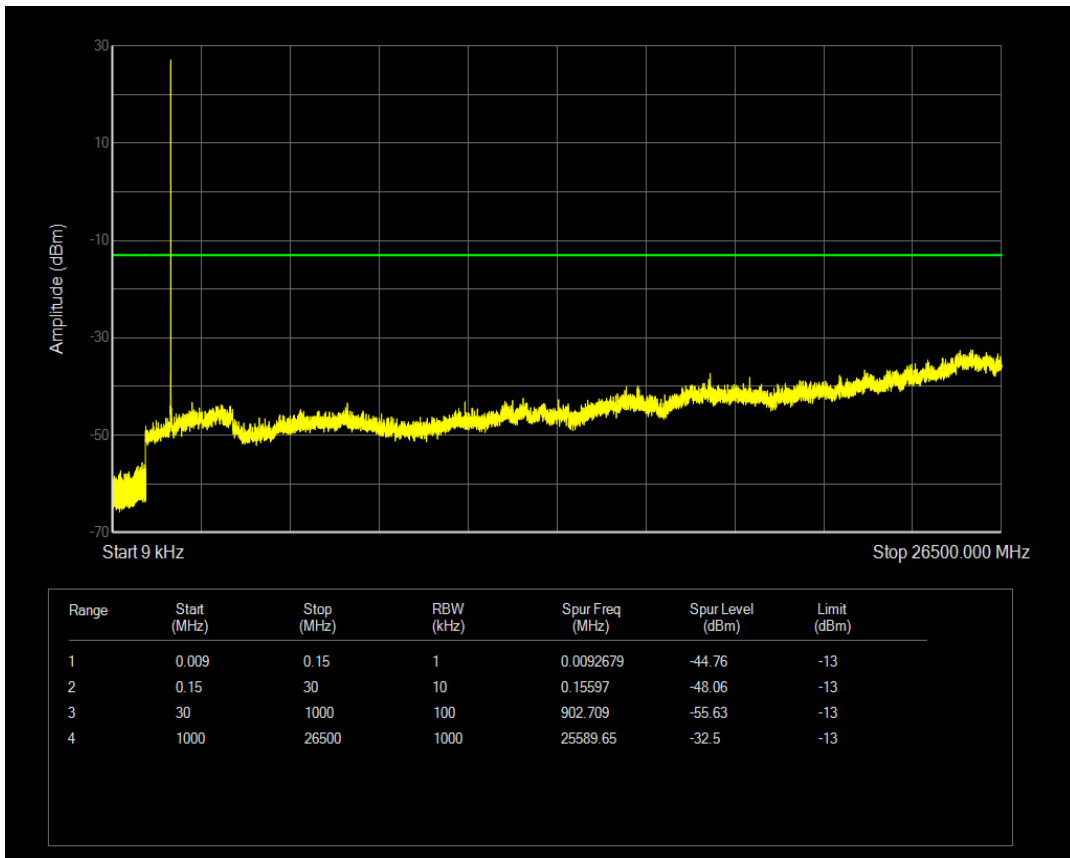

Band4 16QAM BW=1.4MHz Channel=20393 RB Size=1 Position=#0

Band4 16QAM BW=1.4MHz Channel=20393 RB Size=6 Position=#0