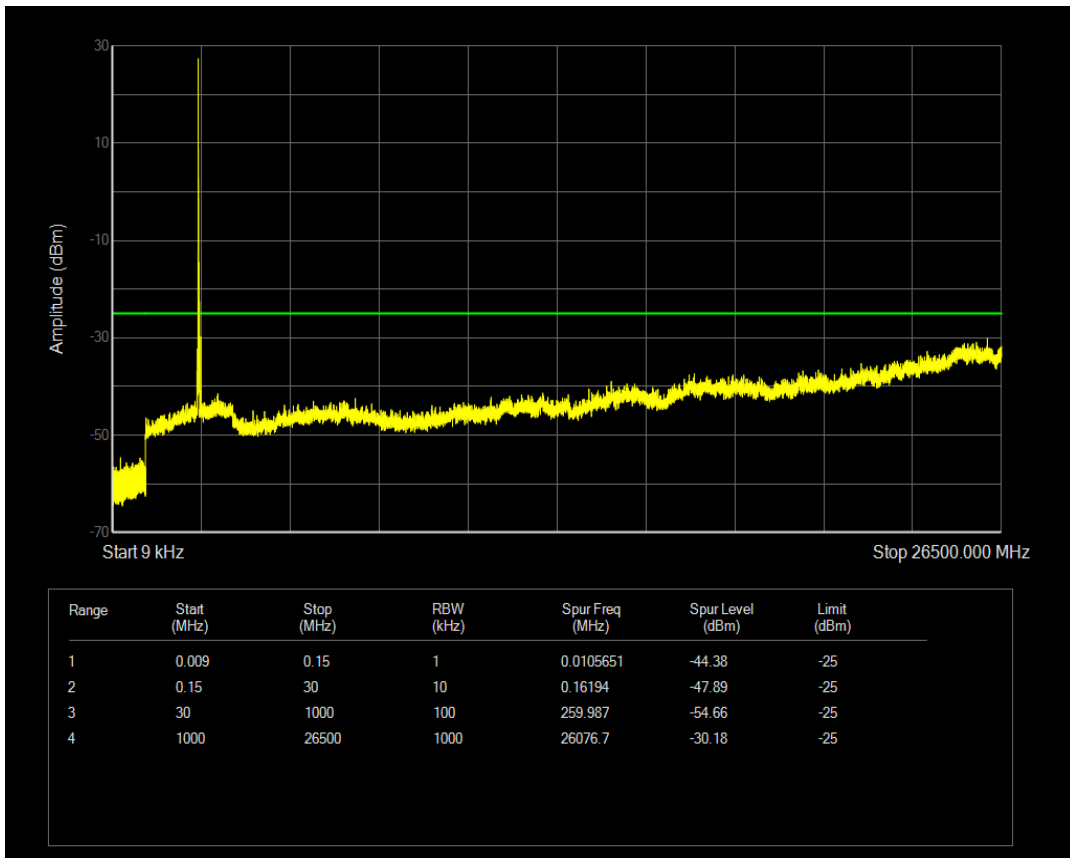

Band38 QPSK BW=20MHz Channel=37850 RB Size=1 Position=#0

Band38 QPSK BW=20MHz Channel=37850 RB Size=100 Position=#0