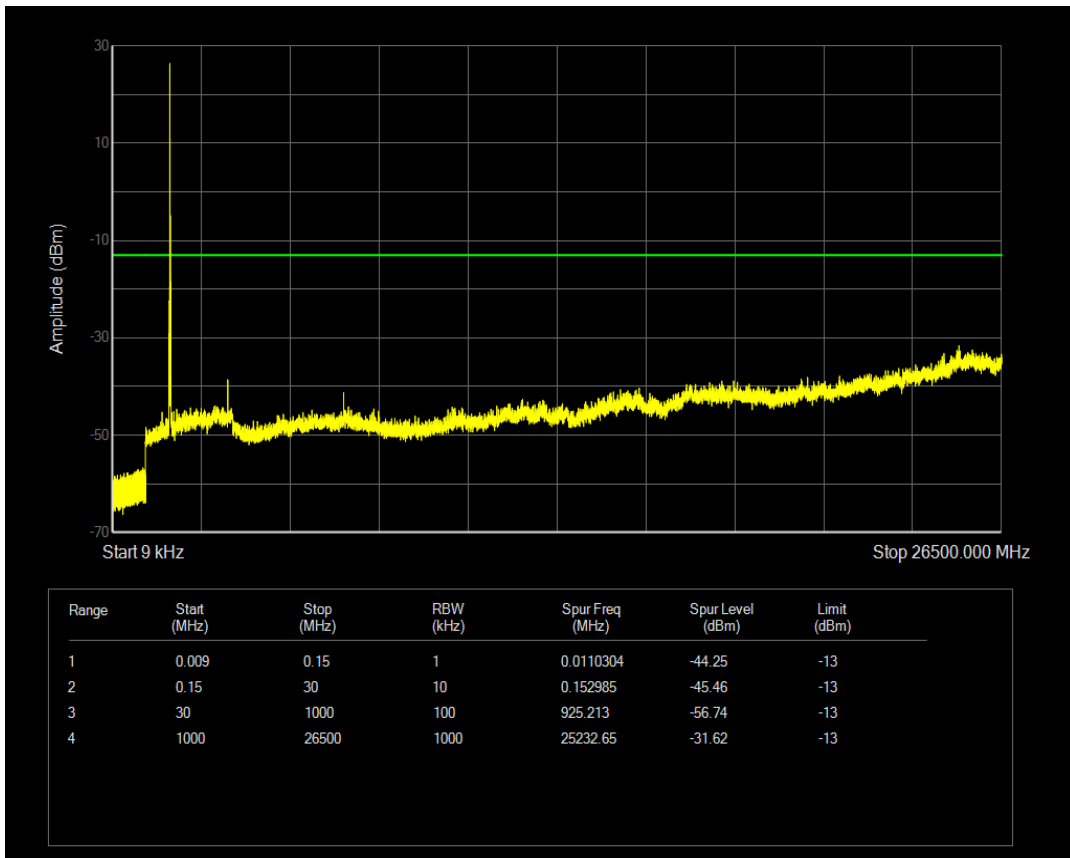

Band4 16QAM BW=15MHz Channel=20175 RB Size=1 Position=#0

Band4 16QAM BW=15MHz Channel=20175 RB Size=75 Position=#0