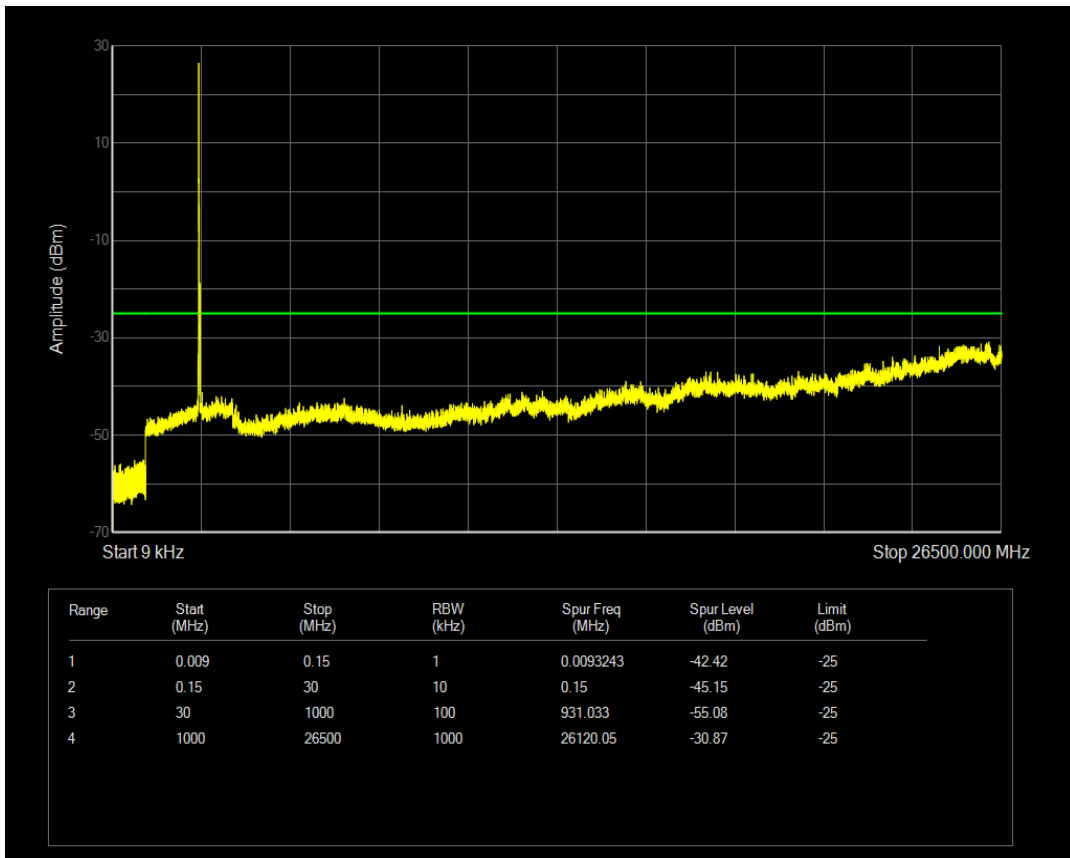

Band38 16QAM BW=20MHz Channel=38000 RB Size=1 Position=#0

Band38 16QAM BW=20MHz Channel=38000 RB Size=100 Position=#0