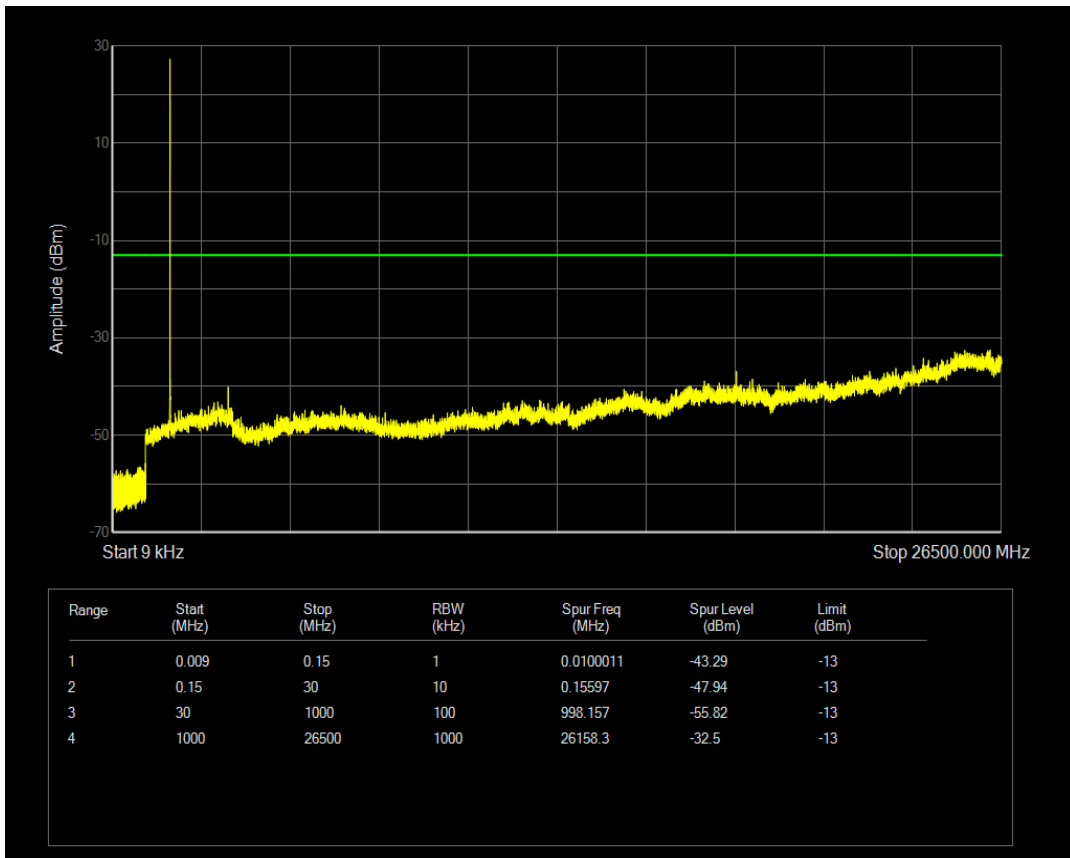

Band4 QPSK BW=1.4MHz Channel=19957 RB Size=1 Position=#0

Band4 QPSK BW=1.4MHz Channel=19957 RB Size=6 Position=#0

Band4 16QAM BW=1.4MHz Channel=19957 RB Size=1 Position=#0

Band4 16QAM BW=1.4MHz Channel=19957 RB Size=6 Position=#0

Band4 QPSK BW=1.4MHz Channel=20175 RB Size=1 Position=#0

Band4 QPSK BW=1.4MHz Channel=20175 RB Size=6 Position=#0

Band4 16QAM BW=1.4MHz Channel=20175 RB Size=1 Position=#0

Band4 16QAM BW=1.4MHz Channel=20175 RB Size=6 Position=#0