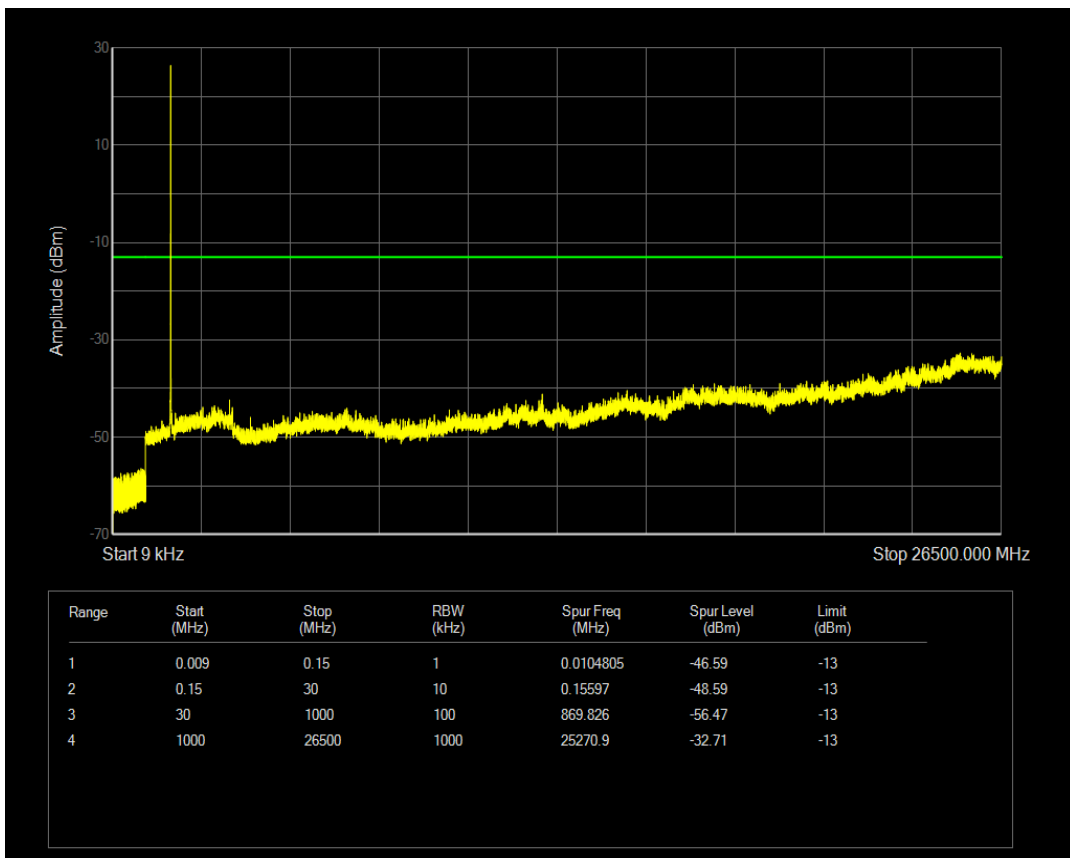

Band4 QPSK BW=3MHz Channel=20385 RB Size=1 Position=#0

Band4 QPSK BW=3MHz Channel=20385 RB Size=15 Position=#0