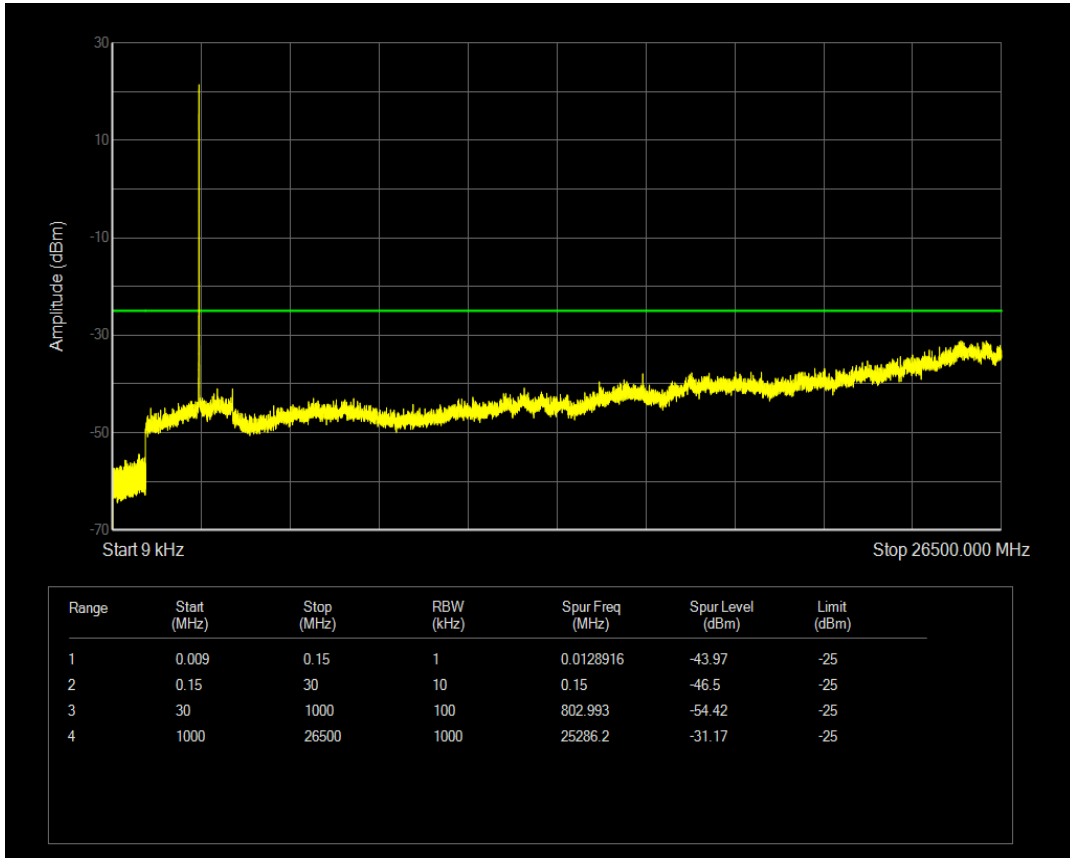

Band38 QPSK BW=5MHz Channel=38000 RB Size=1 Position=#0

Band38 QPSK BW=5MHz Channel=38000 RB Size=25 Position=#0

Band38 16QAM BW=5MHz Channel=38000 RB Size=1 Position=#0

Band38 16QAM BW=5MHz Channel=38000 RB Size=25 Position=#0