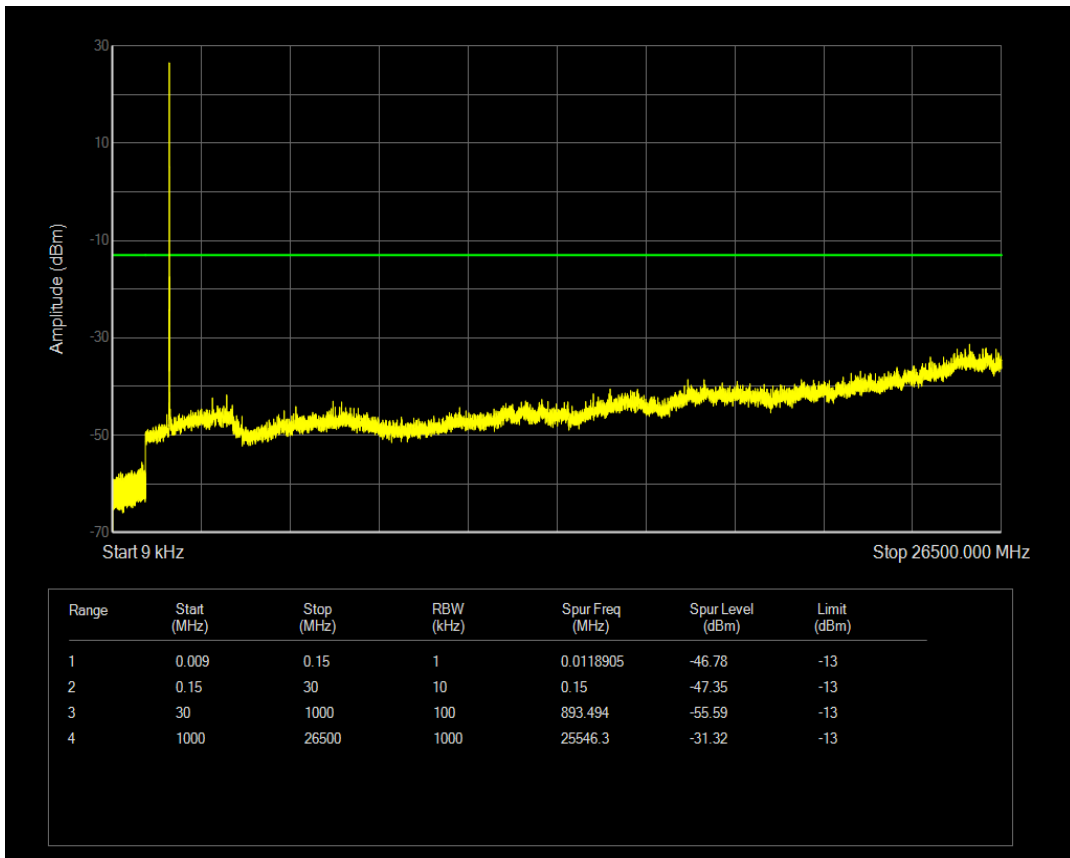

Band4 QPSK BW=3MHz Channel=20385 RB Size=1 Position=#0

Band4 QPSK BW=3MHz Channel=20385 RB Size=15 Position=#0

Band4 16QAM BW=3MHz Channel=20385 RB Size=1 Position=#0

Band4 16QAM BW=3MHz Channel=20385 RB Size=15 Position=#0

Band4 QPSK BW=5MHz Channel=19975 RB Size=1 Position=#0

Band4 QPSK BW=5MHz Channel=19975 RB Size=25 Position=#0

Band4 16QAM BW=5MHz Channel=19975 RB Size=1 Position=#0

Band4 16QAM BW=5MHz Channel=19975 RB Size=25 Position=#0