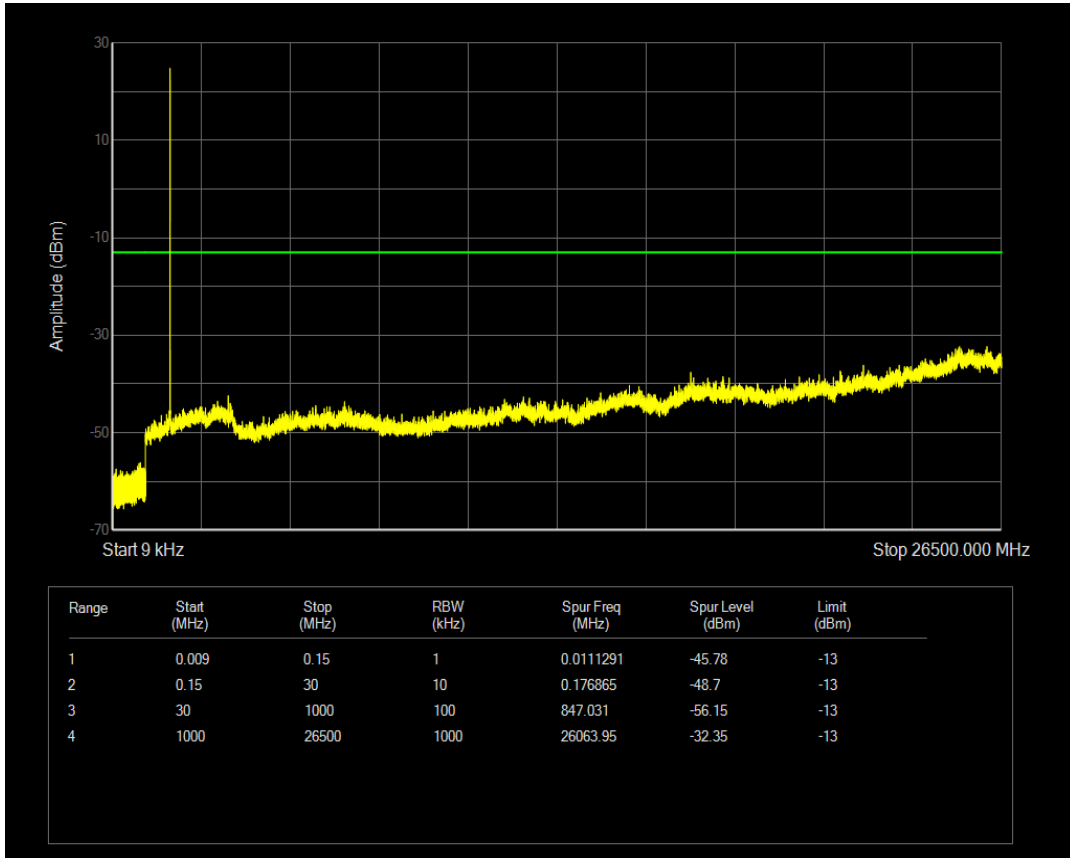

Band4 QPSK BW=1.4MHz Channel=20175 RB Size=1 Position=#0

Band4 QPSK BW=1.4MHz Channel=20175 RB Size=6 Position=#0

Band4 16QAM BW=1.4MHz Channel=20175 RB Size=1 Position=#0

Band4 16QAM BW=1.4MHz Channel=20175 RB Size=6 Position=#0