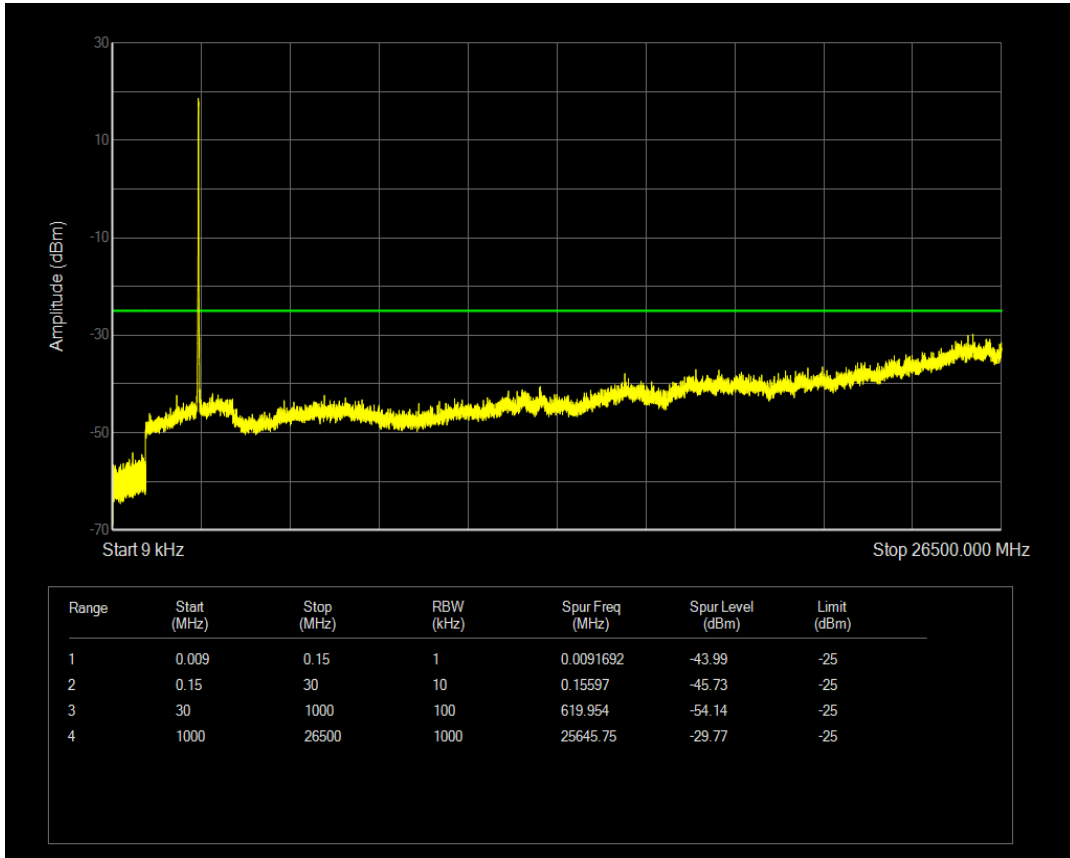

Band38 QPSK BW=15MHz Channel=37825 RB Size=1 Position=#0

Band38 QPSK BW=15MHz Channel=37825 RB Size=75 Position=#0

Band38 16QAM BW=15MHz Channel=37825 RB Size=1 Position=#0

Band38 16QAM BW=15MHz Channel=37825 RB Size=75 Position=#0