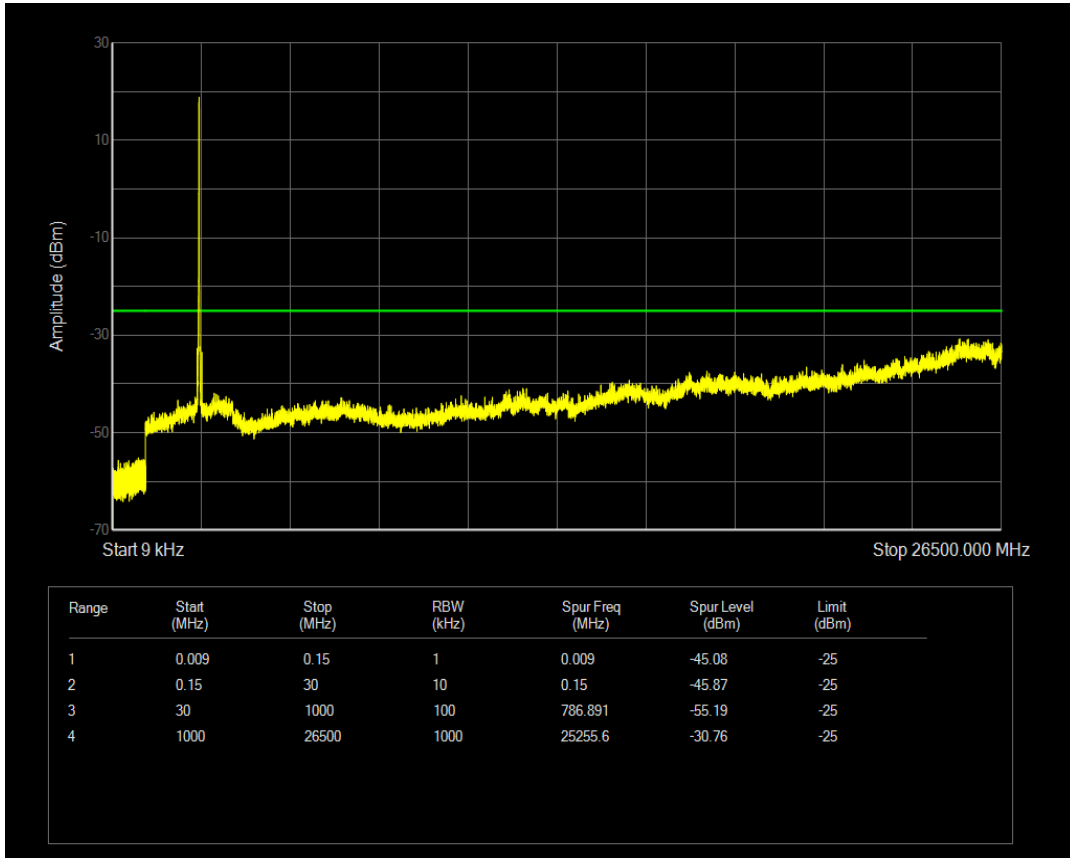

Band38 QPSK BW=15MHz Channel=38000 RB Size=75 Position=#0

Band38 16QAM BW=15MHz Channel=38000 RB Size=1 Position=#0