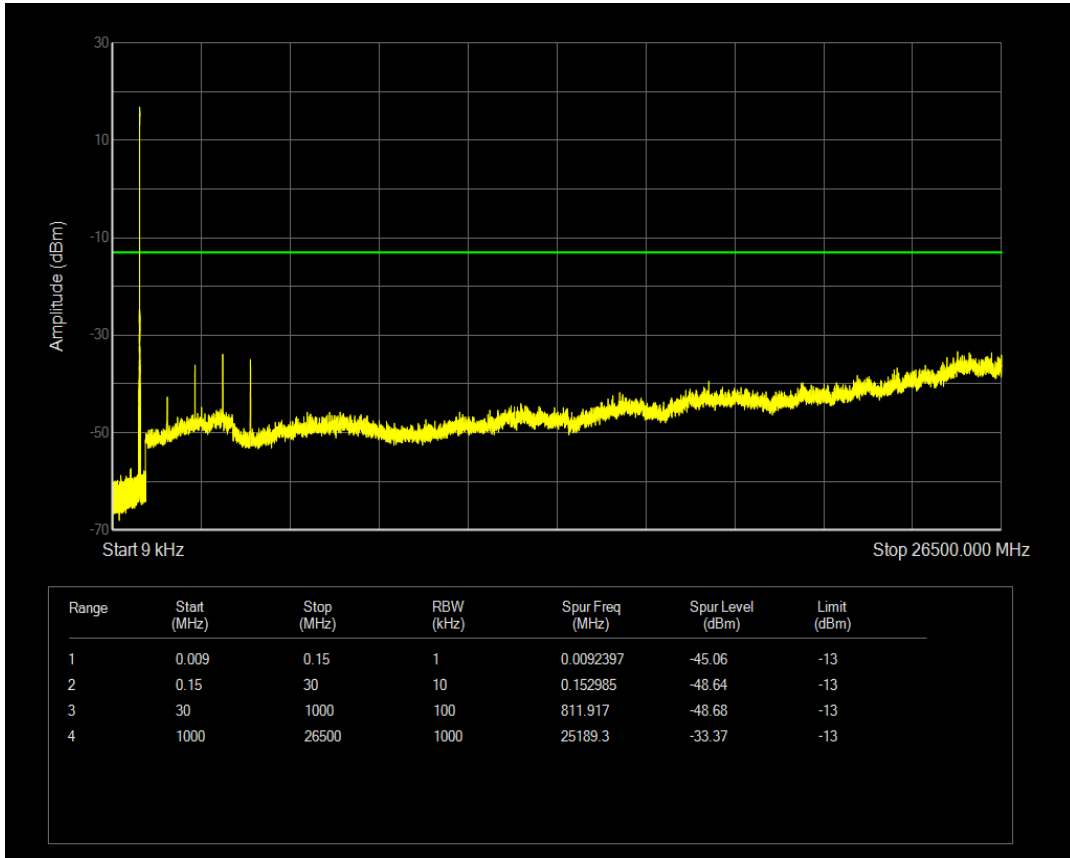

Band5 QPSK BW=3MHz Channel=20415 RB Size=15 Position=#0

Band5 16QAM BW=3MHz Channel=20415 RB Size=1 Position=#0