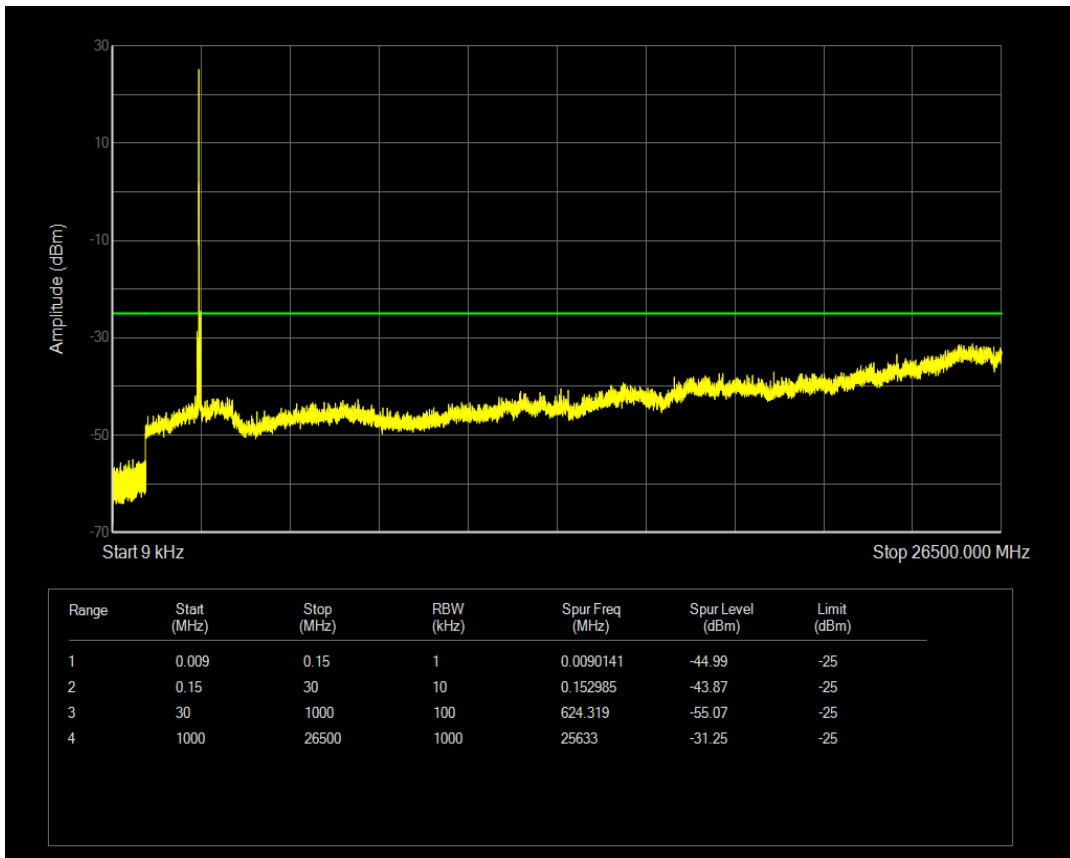

Band38 QPSK BW=15MHz Channel=38000 RB Size=1 Position=#0

Band38 QPSK BW=15MHz Channel=38000 RB Size=75 Position=#0