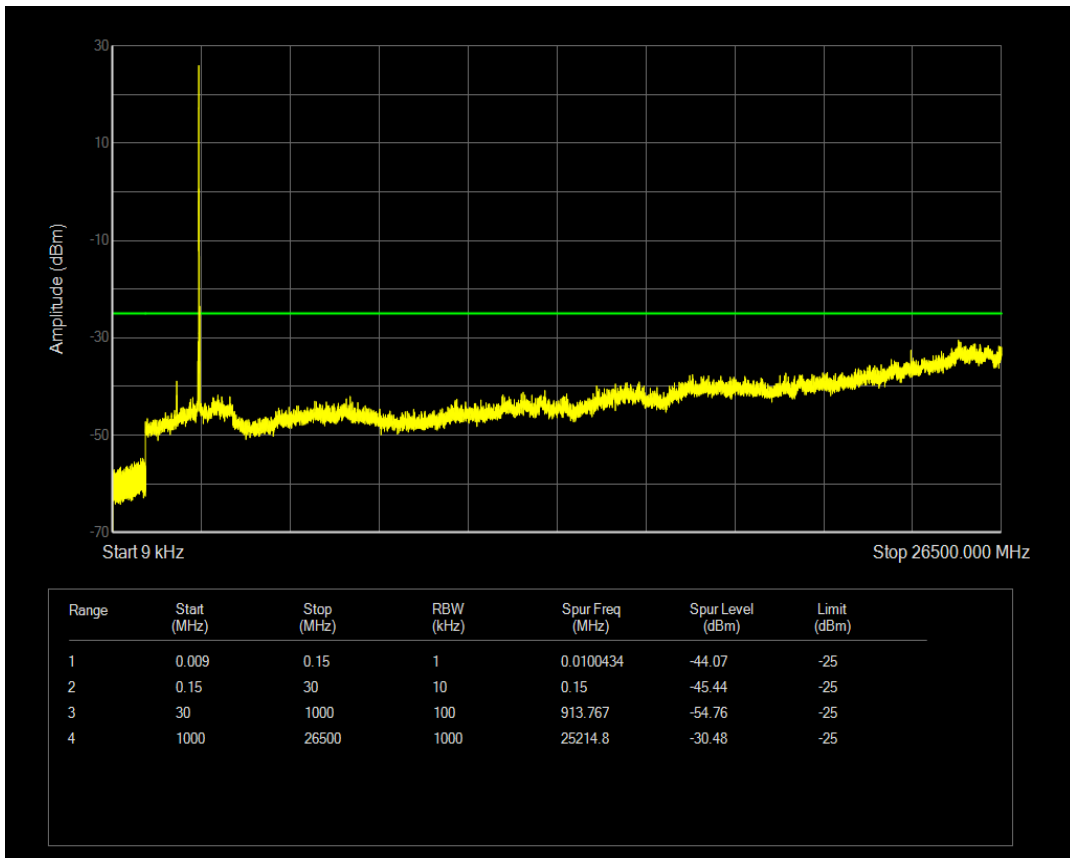

Band38 16QAM BW=15MHz Channel=38000 RB Size=1 Position=#0

Band38 16QAM BW=15MHz Channel=38000 RB Size=75 Position=#0