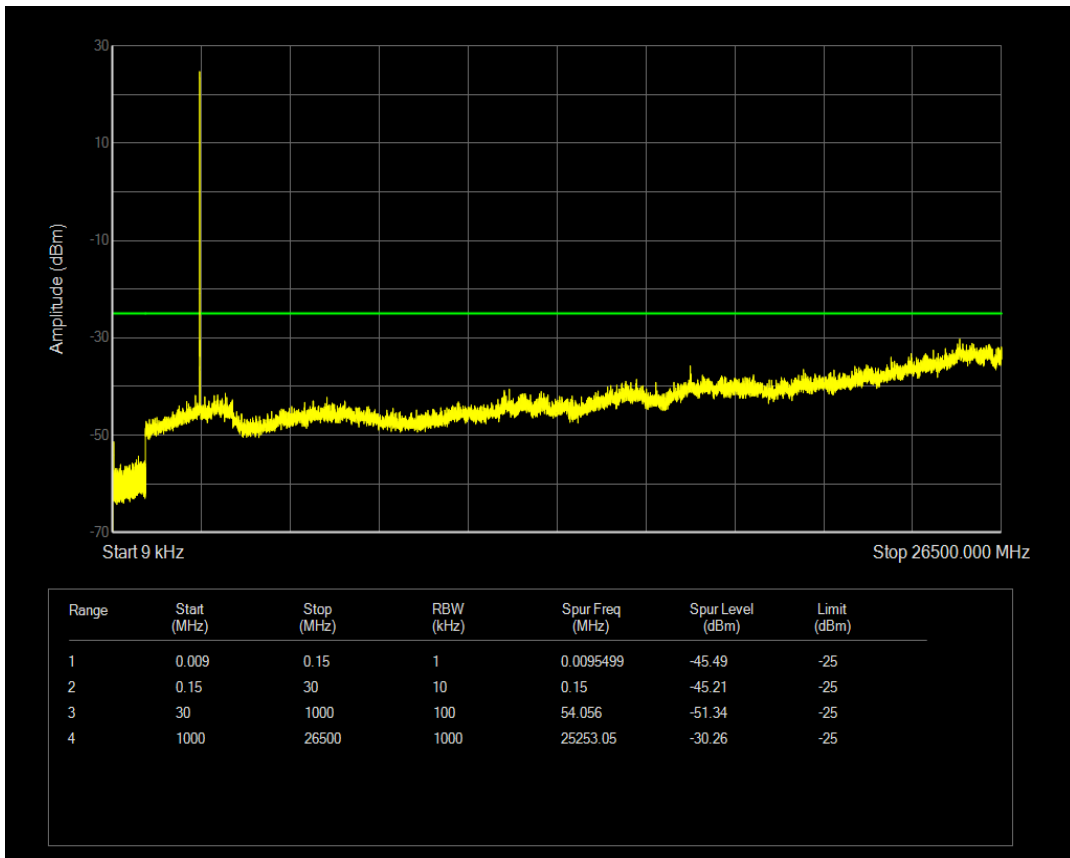

Band38 16QAM BW=5MHz Channel=38225 RB Size=1 Position=#0

Band38 16QAM BW=5MHz Channel=38225 RB Size=25 Position=#0