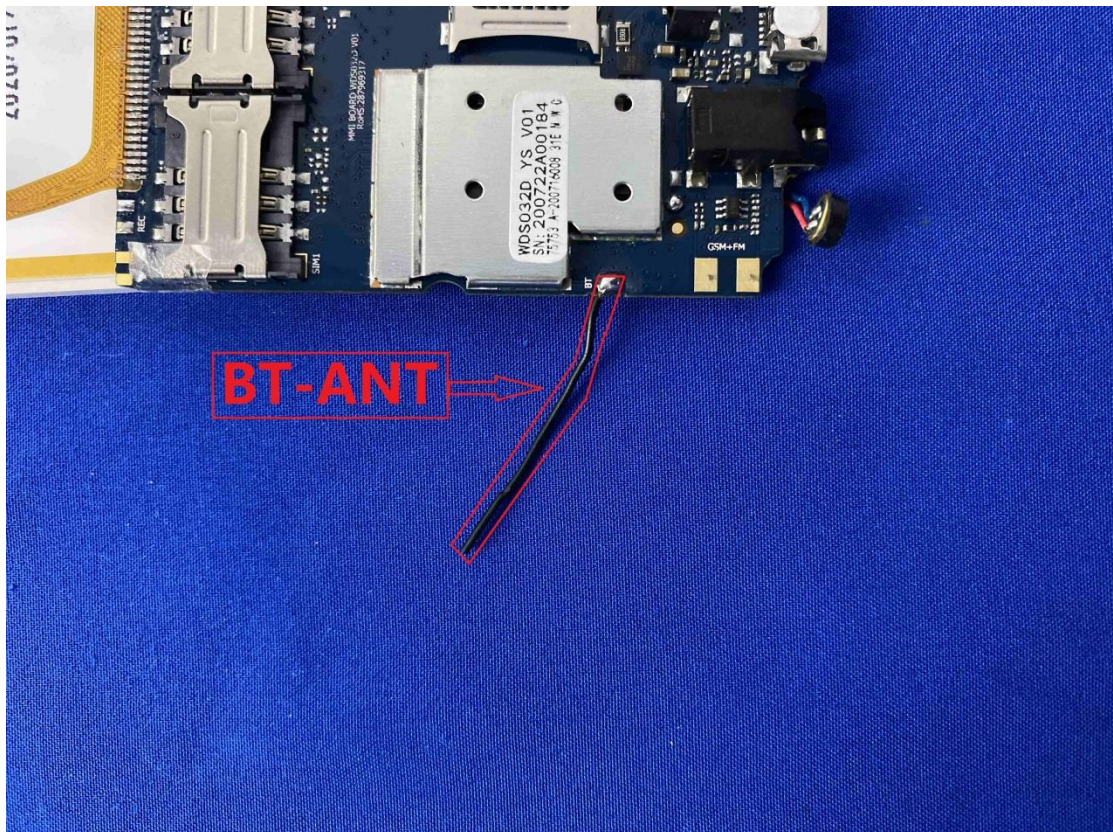

# EUT Photos (Model: K383)

# SAR Test Setup Photos

## Body

Front side (10mm)

Back side(10mm)