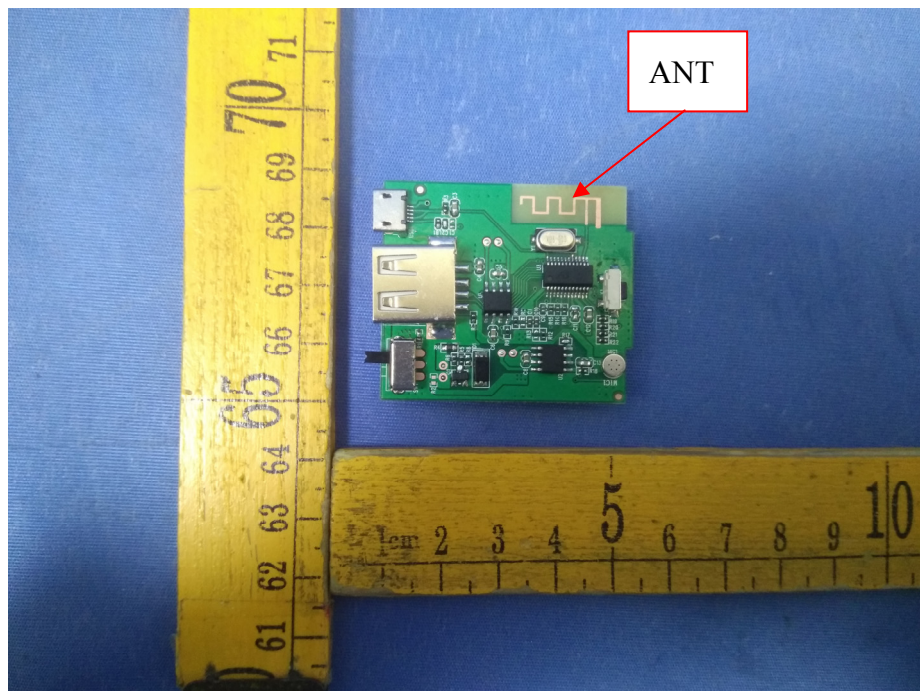

Reference No.: WTS19S02010078W

### Model WLGJAMBAR - Internal Photos

Reference No.: WTS19S02010078W