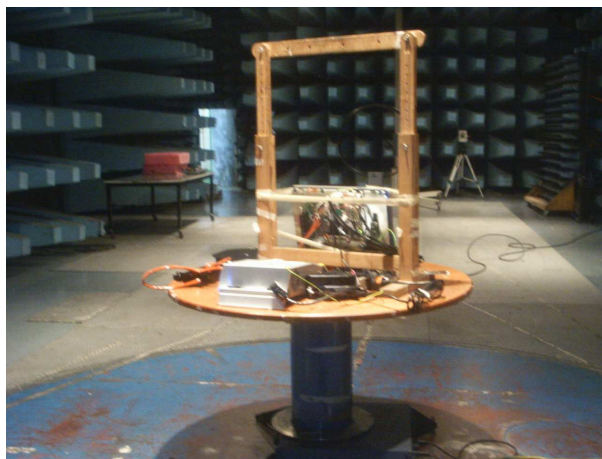

Set up photo

Small Configuration

Big Configuration

Small Configuration

Loop antenna (9 kHz ÷ 30 MHz)
measurement distance: 3 m

Set up photo

Small Configuration

Log periodic antenna (30 MHz ÷ 1000 MHz)
measurement distance: 3 m

Big Configuration

Loop antenna (9 kHz ÷ 30 MHz)
measurement distance: 3 m

Set up photo

Big Configuration

Log periodic antenna (30 MHz ÷ 1000 MHz)
measurement distance: 3 m

Set up photo

Small Configuration

Big Configuration