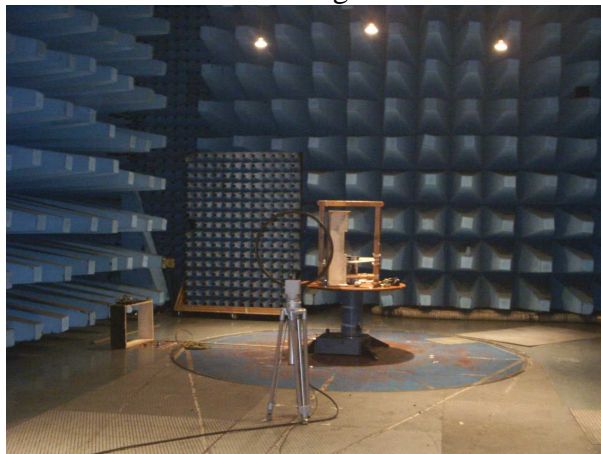

Set up photo

Small Configuration

Big Configuration

Small Configuration

Loop antenna (9 kHz ÷ 30 MHz)
measurement distance: 3 m

Set up photo

Small Configuration

Log periodic antenna (30 MHz ÷ 1000 MHz)
measurement distance: 3 m

Big Configuration

Loop antenna (9 kHz ÷ 30 MHz)
measurement distance: 3 m

Set up photo

Big Configuration

Log periodic antenna (30 MHz ÷ 1000 MHz)
measurement distance: 3 m

Set up photo

Small Configuration

Big Configuration