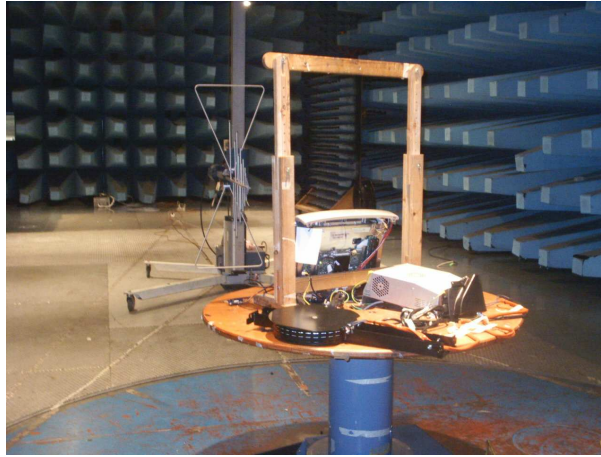

Set up photo

Small Configuration

Big Configuration

Small Configuration

Loop antenna (9 kHz ÷ 30 MHz)
measurement distance: 3 m

Set up photo

Small Configuration

Log periodic antenna (30 MHz ÷ 1000 MHz)
measurement distance: 3 m

Big Configuration

Loop antenna (9 kHz ÷ 30 MHz)
measurement distance: 3 m

Set up photo

Big Configuration

Log periodic antenna (30 MHz ÷ 1000 MHz)
measurement distance: 3 m

Set up photo

Small Configuration

Big Configuration