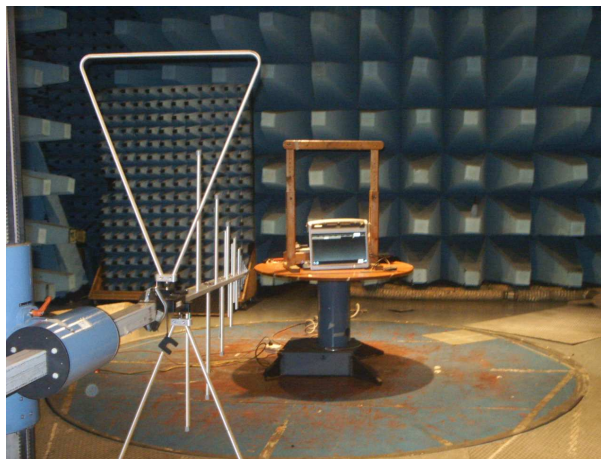

Set up photo

Small Configuration

Big Configuration

Small Configuration

Loop antenna (9 kHz ÷ 30 MHz)
measurement distance: 3 m

Set up photo

Small Configuration

Log periodic antenna (30 MHz ÷ 1000 MHz)
measurement distance: 3 m

Big Configuration

Loop antenna (9 kHz ÷ 30 MHz)
measurement distance: 3 m

Set up photo

Big Configuration

Log periodic antenna (30 MHz ÷ 1000 MHz)
measurement distance: 3 m

Set up photo

Small Configuration

Big Configuration