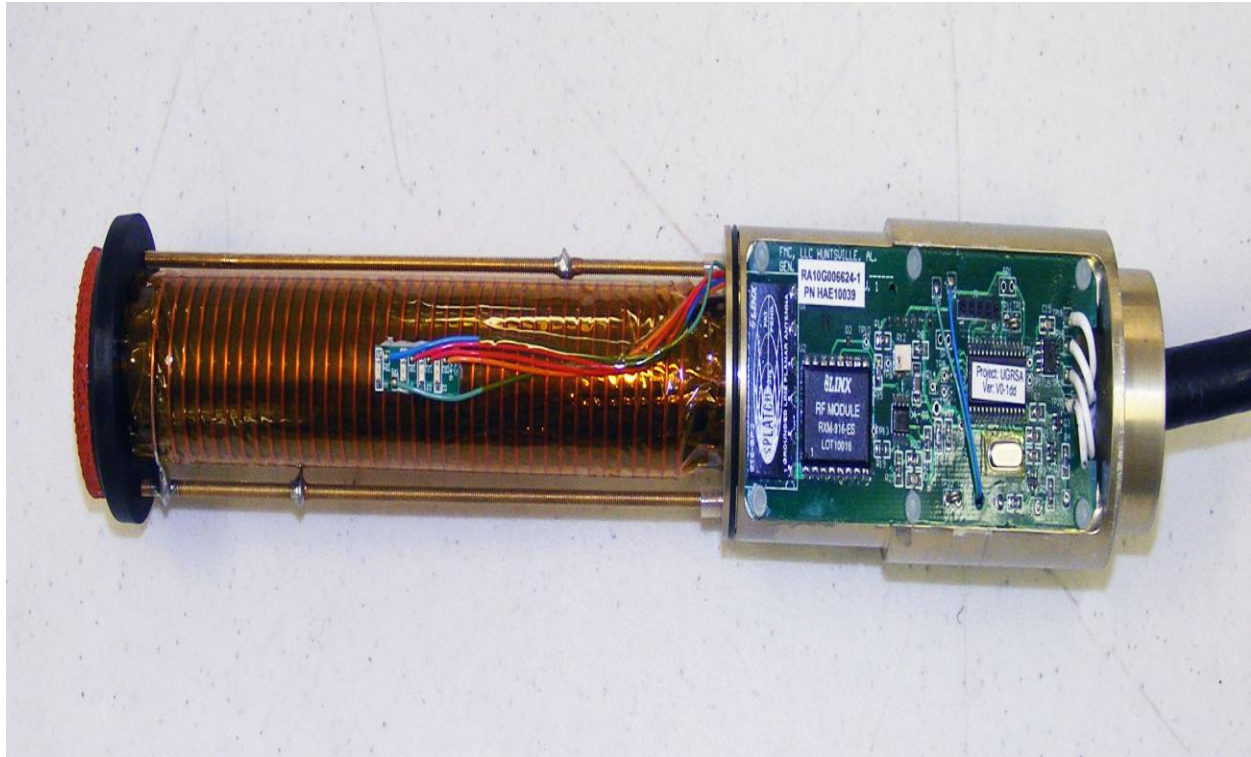

**Internal & External Photos for FCC Certification**  
**Underground Proximity Generator Module – 7.5” Ferrite – Page 1 of 5**  
**Model: SA221160-001                      FCC ID: ZQ3-SPS-UPROX**

**Underground Proximity Generator – External Photo**  
**Module Housing**

**Internal & External Photos for FCC Certification**  
**Underground Proximity Generator Module – 7.5” Ferrite – Page 2 of 5**  
**Model: SA221160-001                      FCC ID: ZQ3-SPS-UPROX**

**Underground Proximity Generator – Internal Photo**  
**Ferrite and Electronics**

**Internal & External Photos for FCC Certification**  
**Underground Proximity Generator Module – 7.5” Ferrite – Page 3 of 5**  
**Model: SA221160-001**                      **FCC ID: ZQ3-SPS-UPROX**

**Underground Proximity Generator – Internal Photo**  
**Receiver Circuit Board – Top Side**

**Internal & External Photos for FCC Certification**  
**Underground Proximity Generator Module – 7.5” Ferrite – Page 4 of 5**  
**Model: SA221160-001                      FCC ID: ZQ3-SPS-UPROX**

**Underground Proximity Generator – Internal Photo**  
**RF Receiver Module and Antenna**