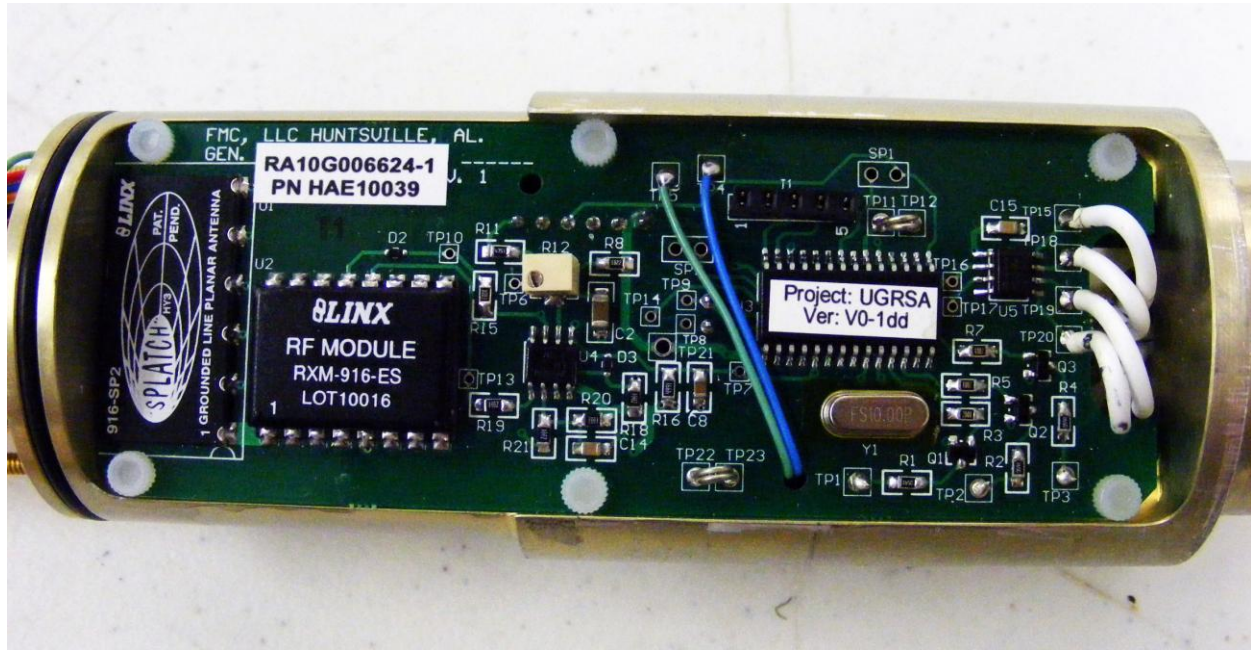

**Internal & External Photos for FCC Certification**  
**Underground Proximity Generator Module – 7.5” Ferrite – Page 1 of 5**  
**Model: SA221160-001                      FCC ID: ZQ3-SPS-UPROX**

**Underground Proximity Generator – External Photo**  
**Module Housing**

**Internal & External Photos for FCC Certification**  
**Underground Proximity Generator Module – 7.5” Ferrite – Page 2 of 5**  
**Model: SA221160-001                      FCC ID: ZQ3-SPS-UPROX**

**Underground Proximity Generator – Internal Photo**  
**Ferrite and Electronics**

**Internal & External Photos for FCC Certification**  
**Underground Proximity Generator Module – 7.5” Ferrite – Page 3 of 5**  
**Model: SA221160-001**                      **FCC ID: ZQ3-SPS-UPROX**

**Underground Proximity Generator – Internal Photo**  
**Receiver Circuit Board – Top Side**

**Internal & External Photos for FCC Certification**  
**Underground Proximity Generator Module – 7.5” Ferrite – Page 4 of 5**  
**Model: SA221160-001                      FCC ID: ZQ3-SPS-UPROX**

**Underground Proximity Generator – Internal Photo**  
**RF Receiver Module and Antenna**