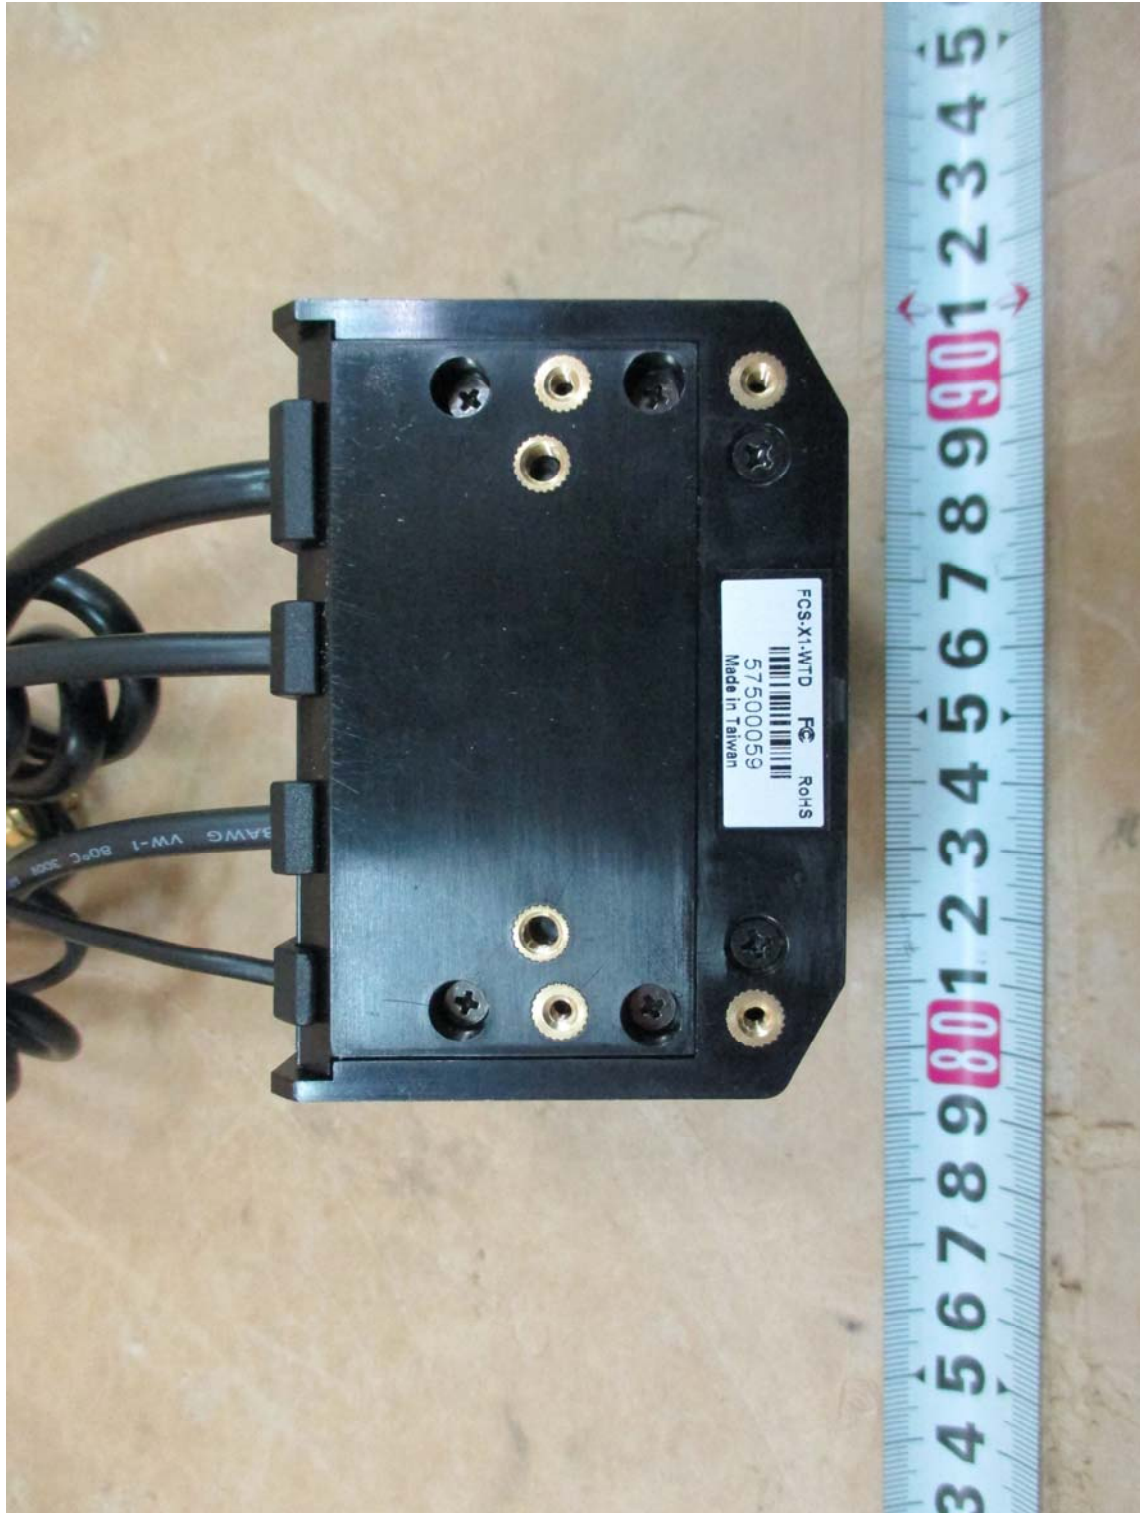

Worldwide Testing Services(Taiwan) Co., Ltd.

Registration number: W6M21704-16827-FCC
FCC ID: ZPJ-FCS-X1-WTD