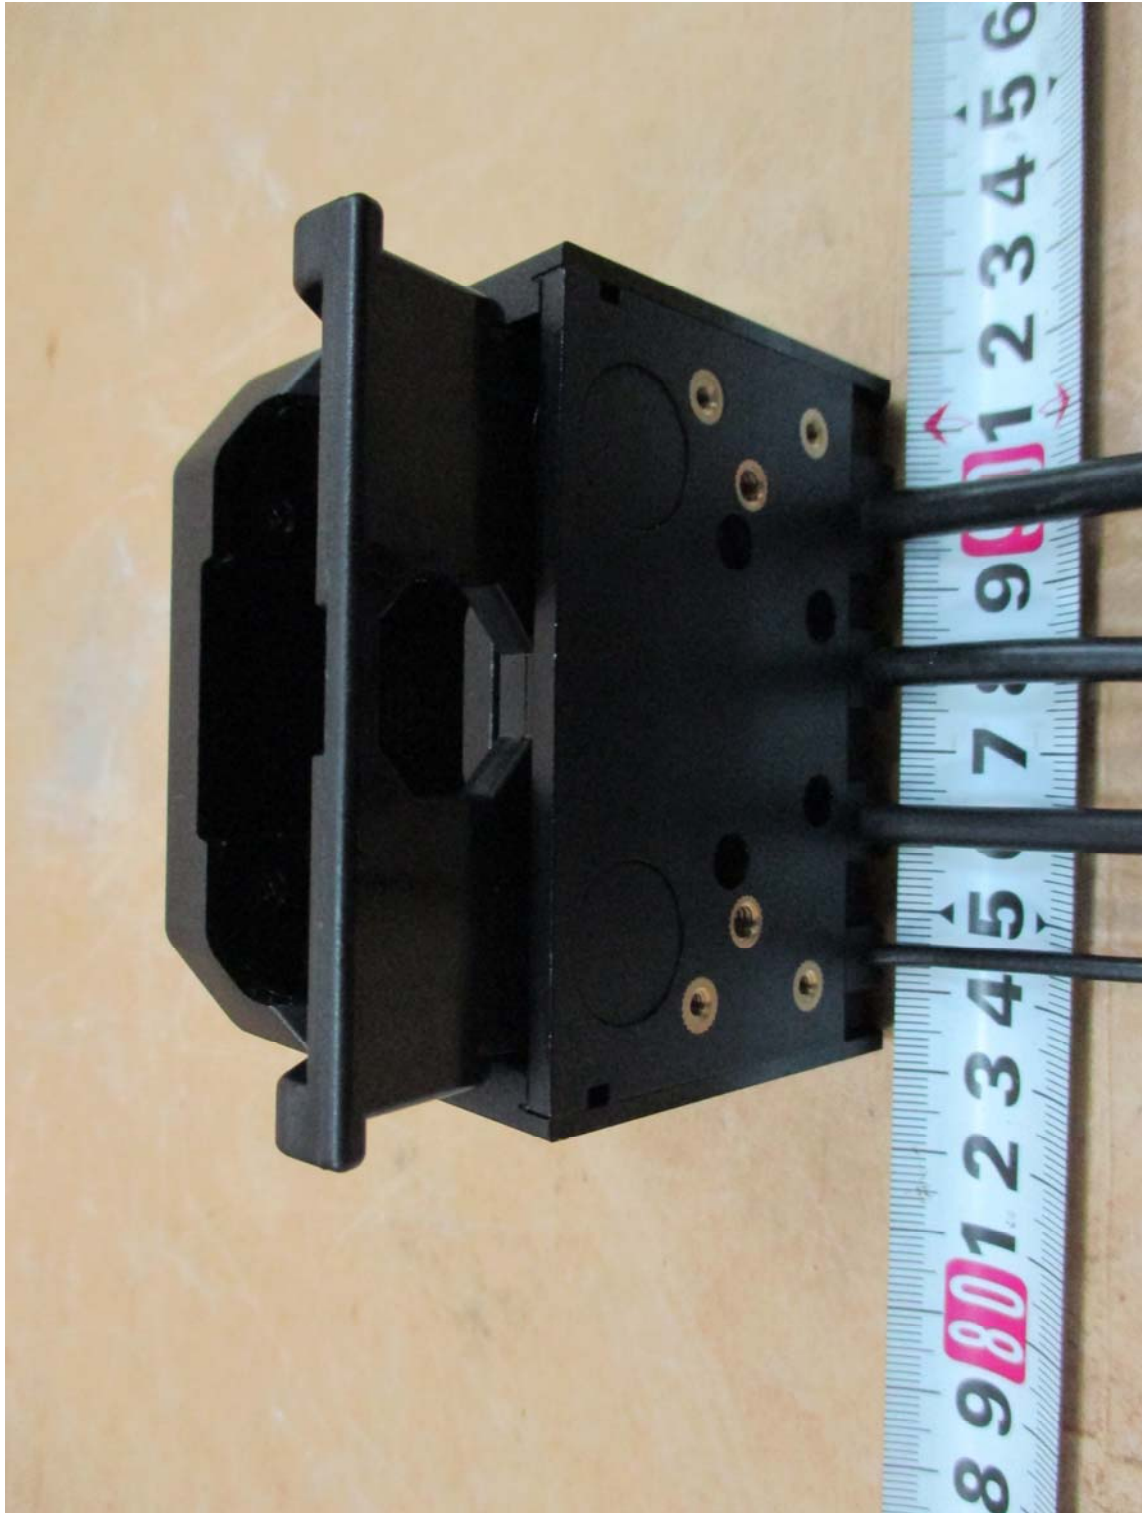

Registration number: W6M21704-16827-FCC
FCC ID: ZPJ-FCS-X1-WTD