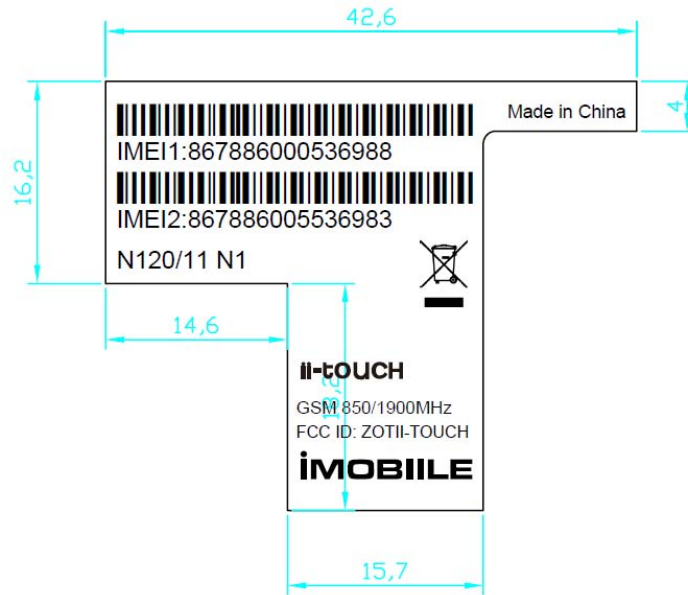

EXHIBIT A - FCC ID LABELING AND LOCATION

FCC ID Label

FCC ID Label Location

Label here

The label shown shall be permanently affixed at a conspicuous location on the device and be readily visible to the user at the time purchase (Labeling requirements per 2.925)