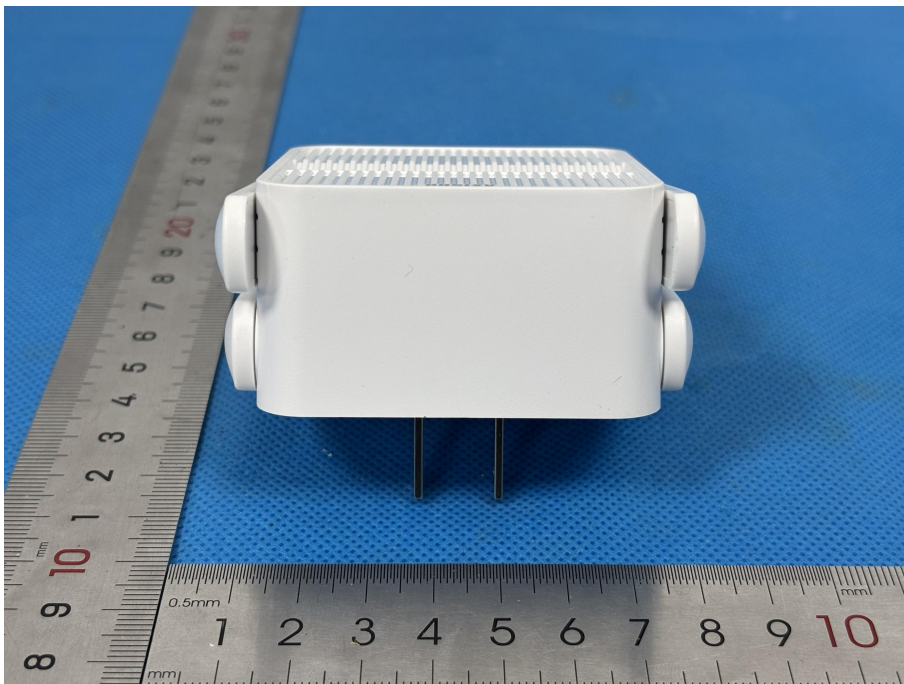

EUT Photo

Product Name:	1500Mbps Wireless WiFi Repeater
Model No.:	WD-R1501U

***** END OF REPORT *****