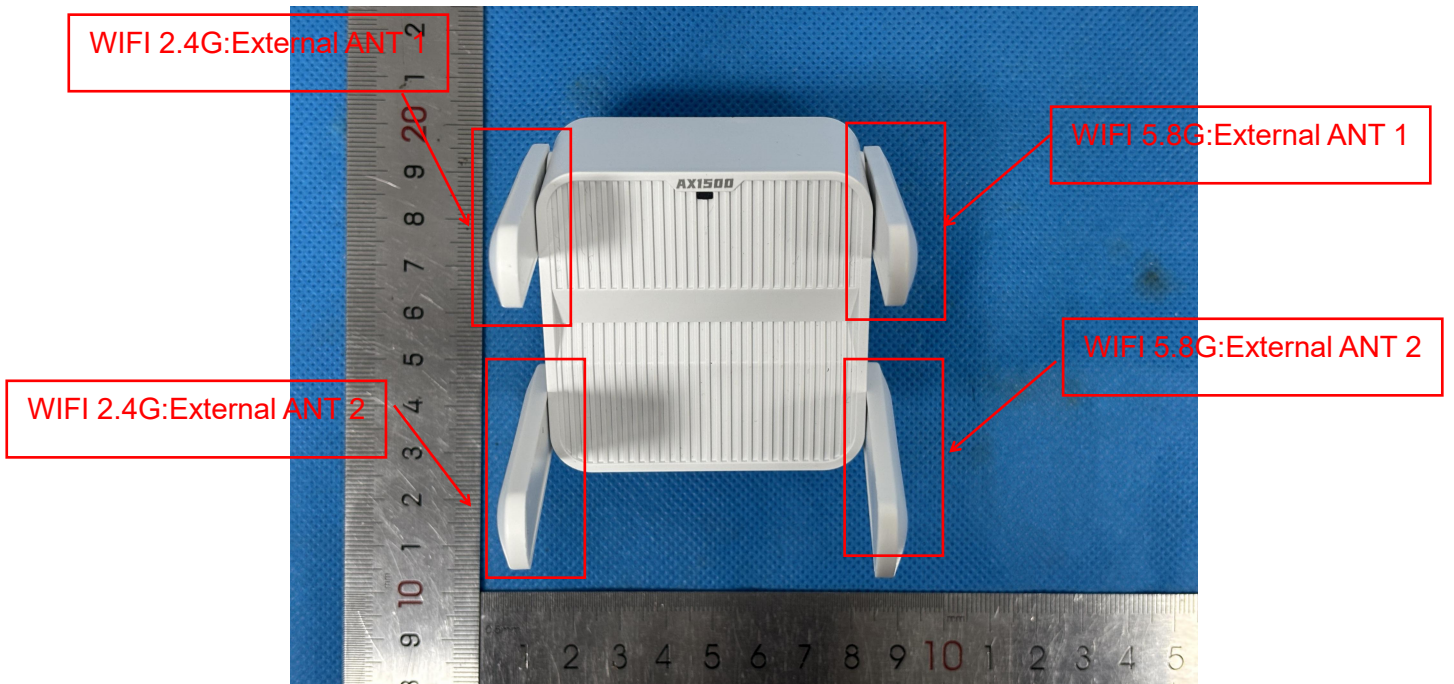

EUT Photo

Product Name:	1500Mbps Wireless WiFi Repeater
Model No.:	WD-R1501U

***** END OF REPORT *****