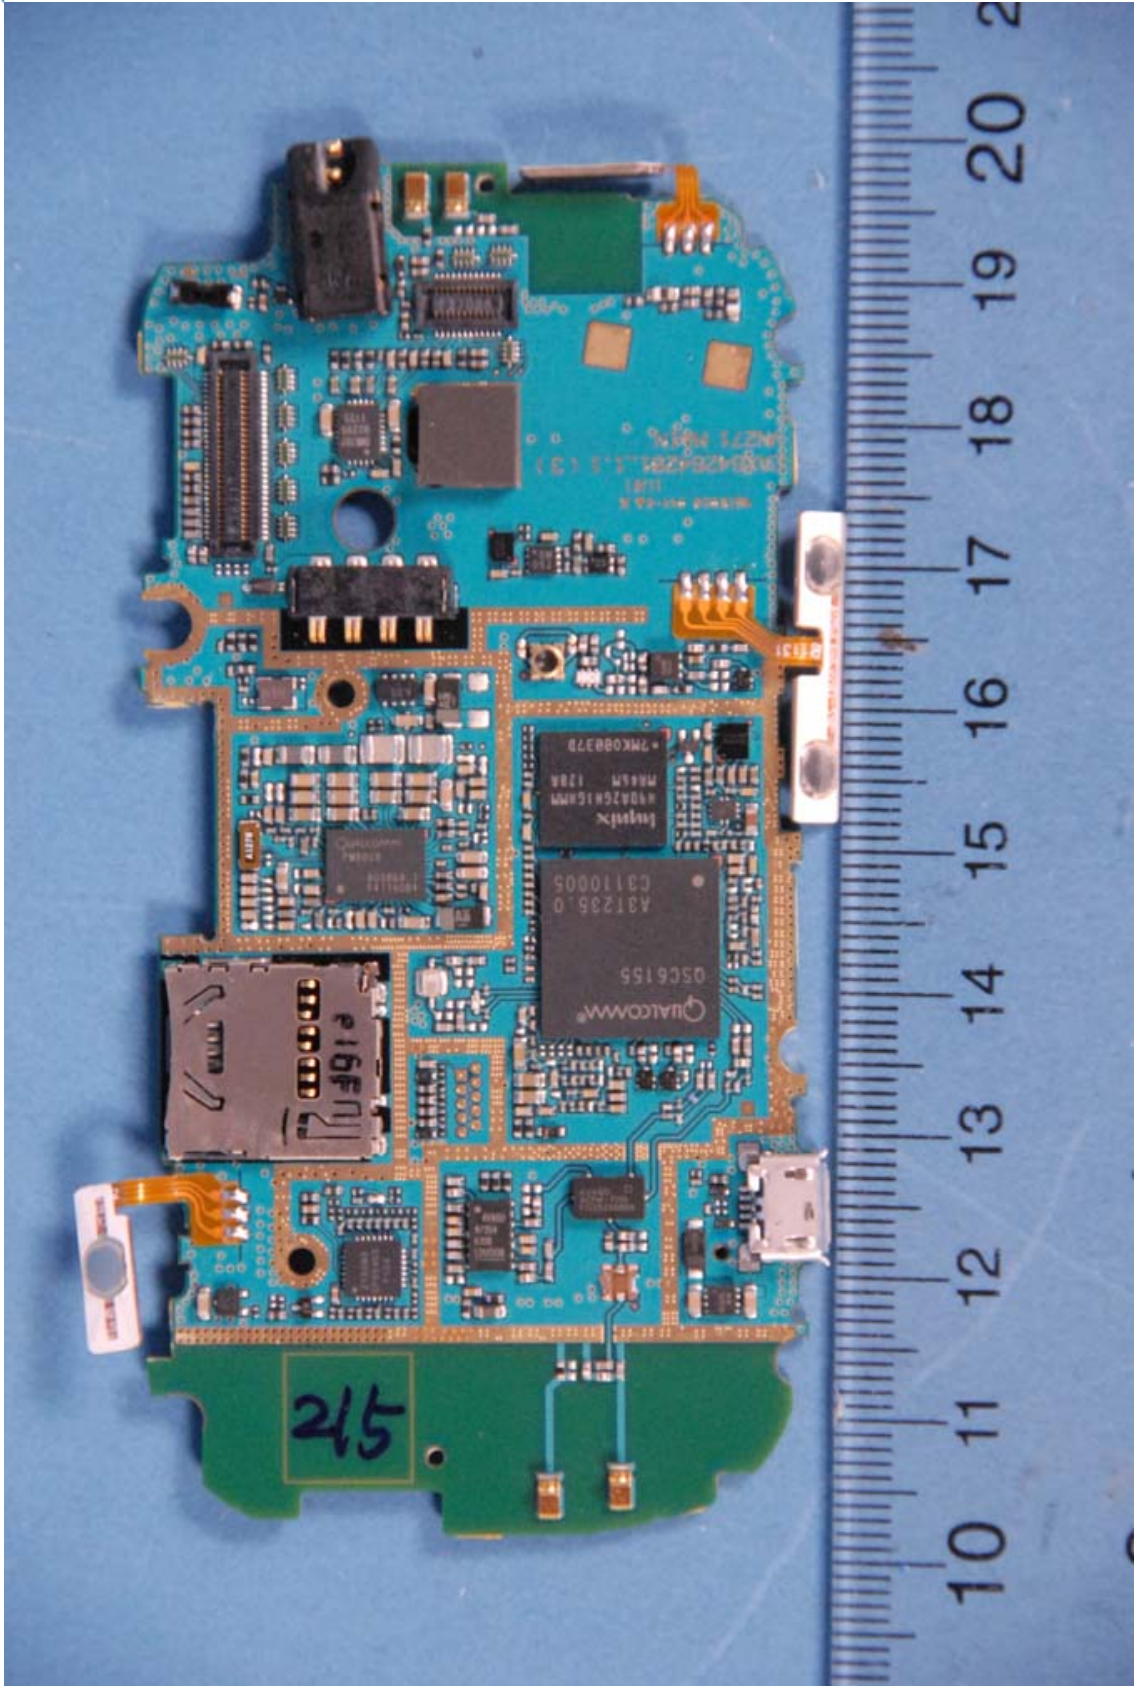

**INTERNAL PHOTOGRAPHS**

	<p>LGE MOBILECOMM USA, INC. FCC ID: ZNFVN271</p>	<p>Model: VN271</p>
<p>Internal Photos</p>	<p>EUT Type: Cellular/PCS CDMA Phone with Bluetooth</p>	<p>Page 1 of 13</p>

	<p>LGE MOBILECOMM USA, INC. FCC ID: ZNFVN271</p>	<p>Model: VN271</p>
<p>Internal Photos</p>	<p>EUT Type: Cellular/PCS CDMA Phone with Bluetooth</p>	<p>Page 2 of 13</p>

	LGE MOBILECOMM USA, INC. FCC ID: ZNFVN271	Model: VN271
Internal Photos	EUT Type: Cellular/PCS CDMA Phone with Bluetooth	Page 3 of 13

	<p>LGE MOBILECOMM USA, INC. FCC ID: ZNFVN271</p>	<p>Model: VN271</p>
<p>Internal Photos</p>	<p>EUT Type: Cellular/PCS CDMA Phone with Bluetooth</p>	<p>Page 4 of 13</p>

	LGE MOBILECOMM USA, INC. FCC ID: ZNFVN271	Model: VN271
Internal Photos	EUT Type: Cellular/PCS CDMA Phone with Bluetooth	Page 5 of 13

	LGE MOBILECOMM USA, INC. FCC ID: ZNFVN271	Model: VN271
Internal Photos	EUT Type: Cellular/PCS CDMA Phone with Bluetooth	Page 6 of 13

	LGE MOBILECOMM USA, INC. FCC ID: ZNFVN271	Model: VN271
Internal Photos	EUT Type: Cellular/PCS CDMA Phone with Bluetooth	Page 7 of 13

	<p>LGE MOBILECOMM USA, INC. FCC ID: ZNFVN271</p>	<p>Model: VN271</p>
<p>Internal Photos</p>	<p>EUT Type: Cellular/PCS CDMA Phone with Bluetooth</p>	<p>Page 8 of 13</p>