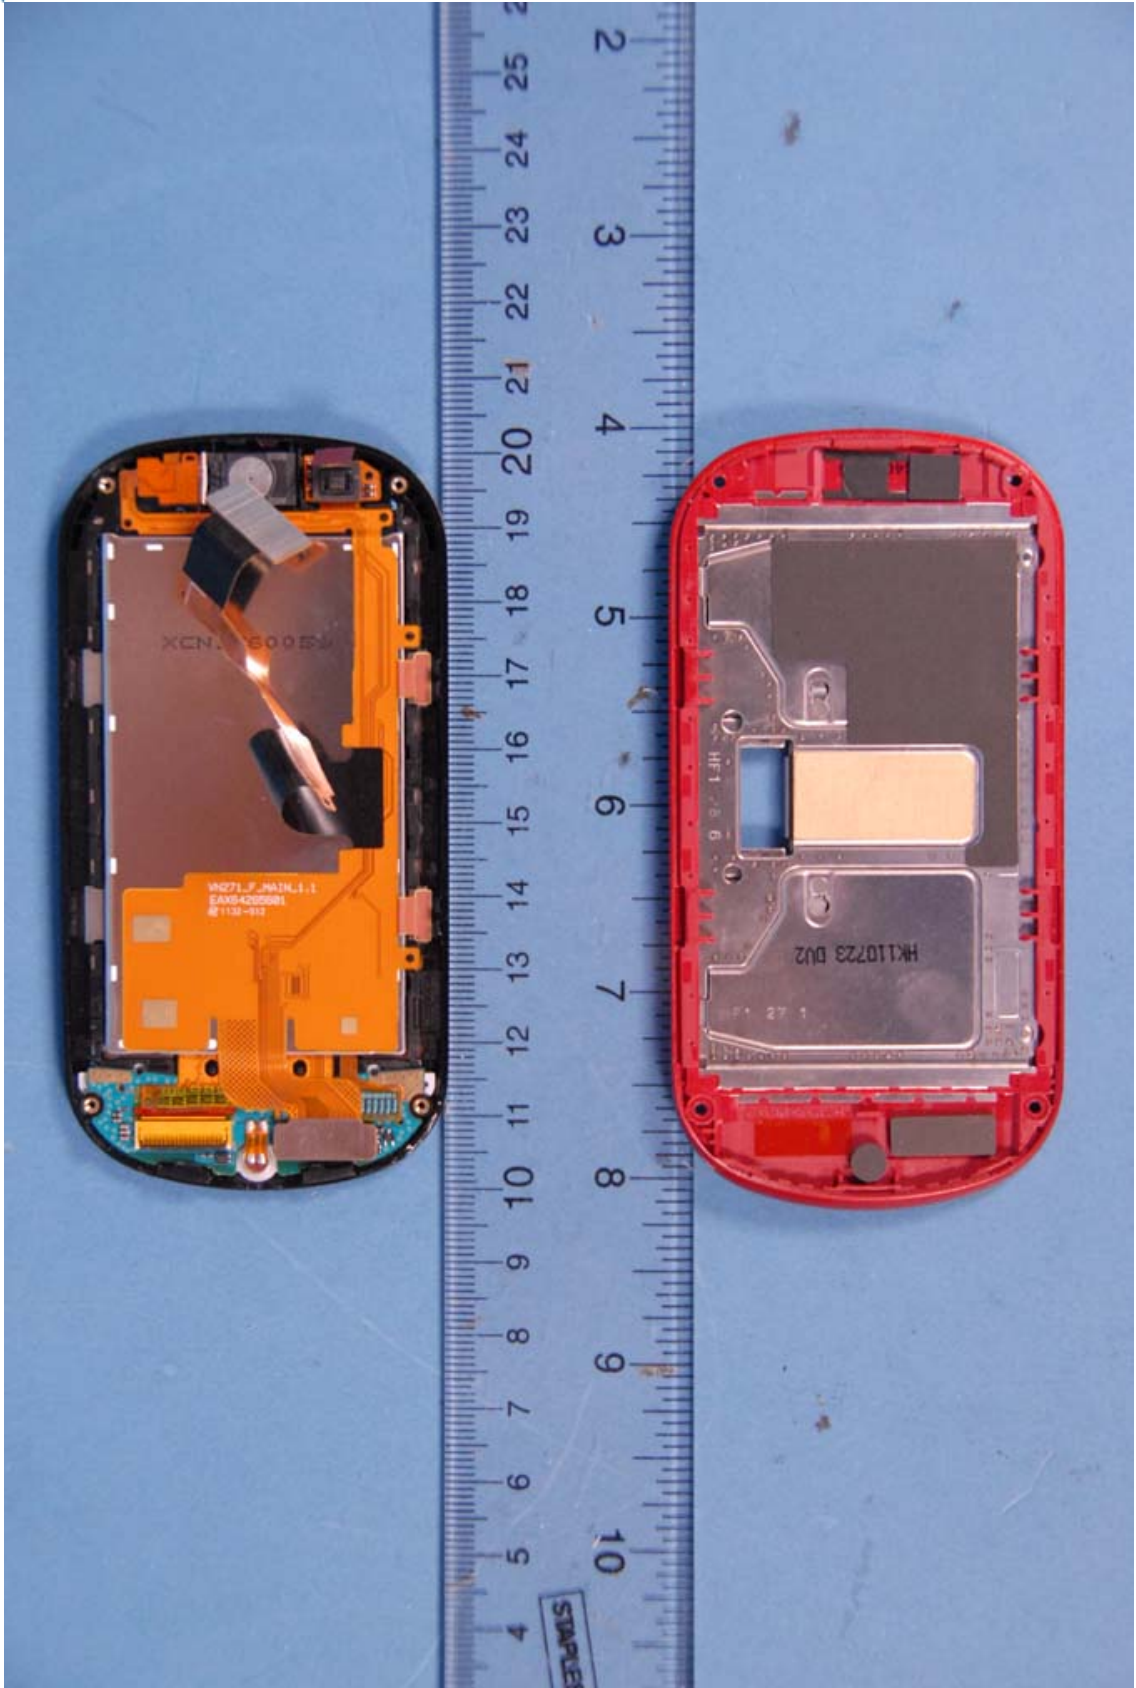

LGE MOBILECOMM USA, INC. FCC ID: ZNFVN271	Model: VN271
Internal Photos	EUT Type: Cellular/PCS CDMA Phone with Bluetooth	Page 8 of 13