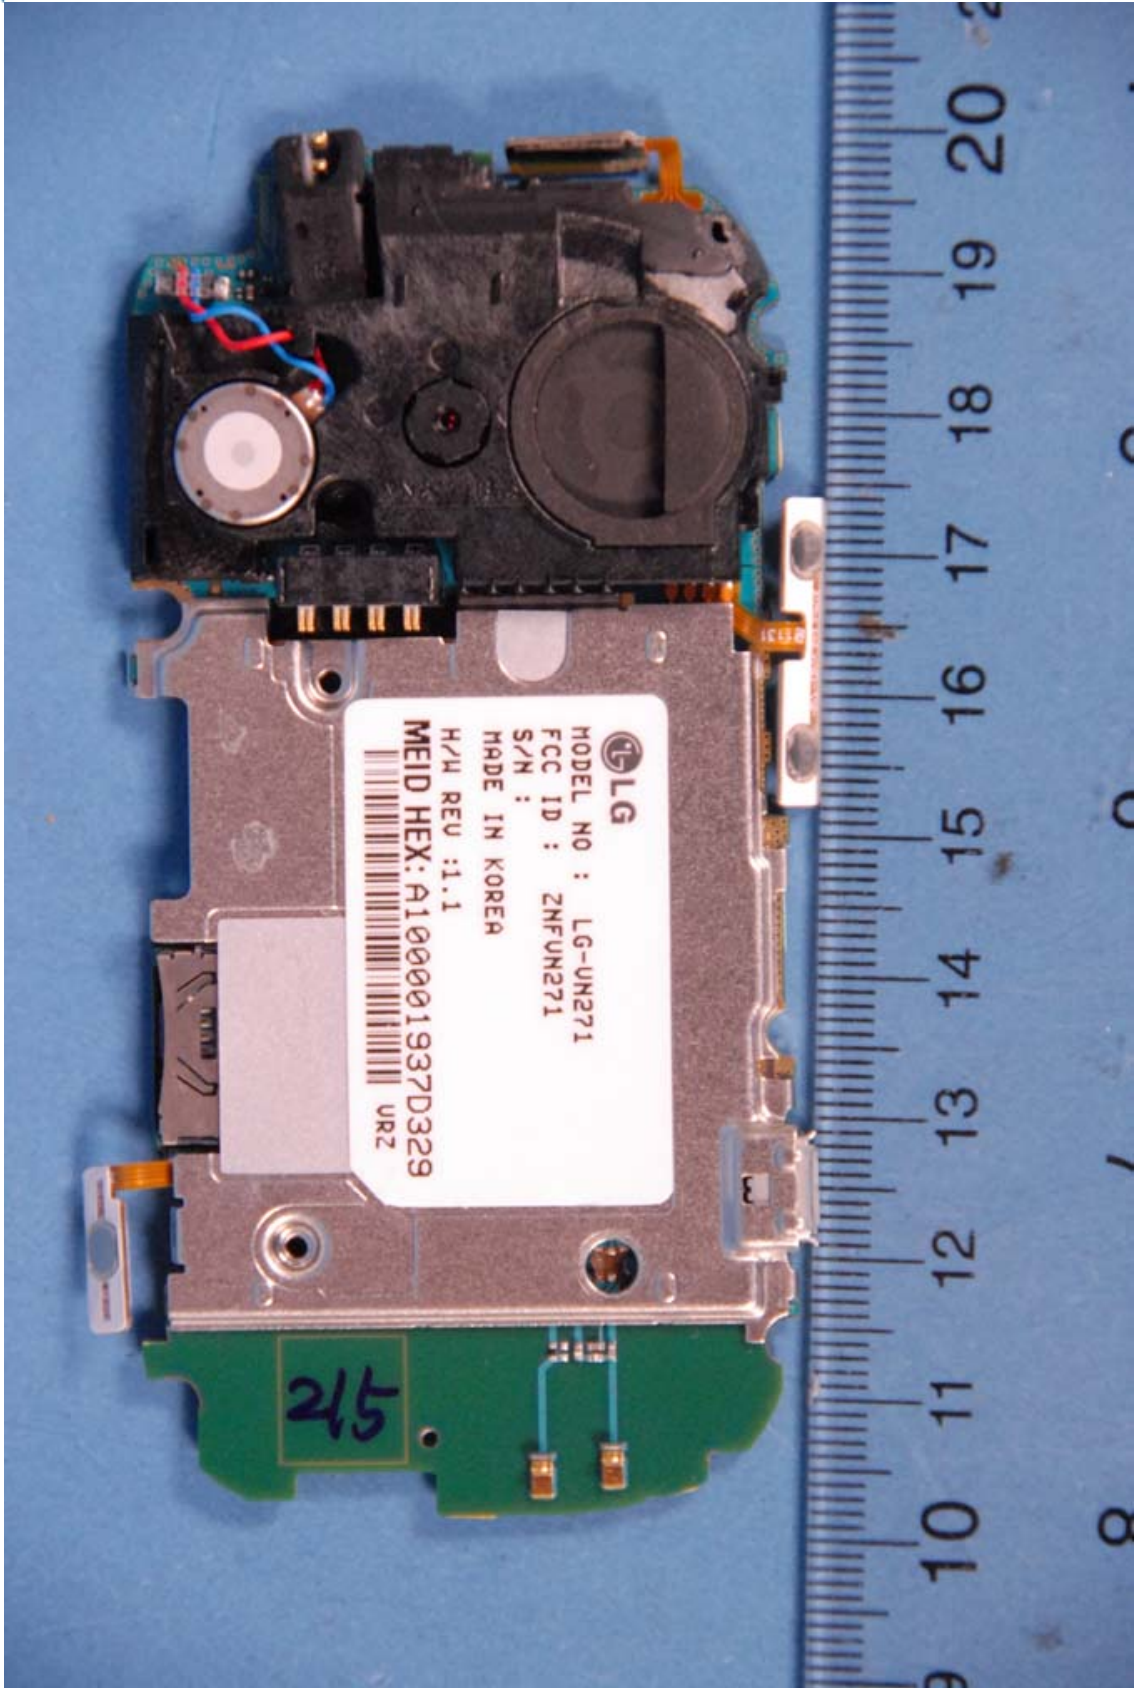

**INTERNAL PHOTOGRAPHS**

	<p>LGE MOBILECOMM USA, INC. FCC ID: ZNFVN271</p>	<p>Model: VN271</p>
<p>Internal Photos</p>	<p>EUT Type: Cellular/PCS CDMA Phone with Bluetooth</p>	<p>Page 1 of 13</p>

	<p>LGE MOBILECOMM USA, INC. FCC ID: ZNFVN271</p>	<p>Model: VN271</p>
<p>Internal Photos</p>	<p>EUT Type: Cellular/PCS CDMA Phone with Bluetooth</p>	<p>Page 2 of 13</p>

	LGE MOBILECOMM USA, INC. FCC ID: ZNFVN271	Model: VN271
Internal Photos	EUT Type: Cellular/PCS CDMA Phone with Bluetooth	Page 3 of 13

	<p>LGE MOBILECOMM USA, INC. FCC ID: ZNFVN271</p>	<p>Model: VN271</p>
<p>Internal Photos</p>	<p>EUT Type: Cellular/PCS CDMA Phone with Bluetooth</p>	<p>Page 4 of 13</p>

	LGE MOBILECOMM USA, INC. FCC ID: ZNFVN271	Model: VN271
Internal Photos	EUT Type: Cellular/PCS CDMA Phone with Bluetooth	Page 5 of 13

	LGE MOBILECOMM USA, INC. FCC ID: ZNFVN271	Model: VN271
Internal Photos	EUT Type: Cellular/PCS CDMA Phone with Bluetooth	Page 6 of 13

	LGE MOBILECOMM USA, INC. FCC ID: ZNFVN271	Model: VN271
Internal Photos	EUT Type: Cellular/PCS CDMA Phone with Bluetooth	Page 7 of 13

	<p>LGE MOBILECOMM USA, INC. FCC ID: ZNFVN271</p>	<p>Model: VN271</p>
<p>Internal Photos</p>	<p>EUT Type: Cellular/PCS CDMA Phone with Bluetooth</p>	<p>Page 8 of 13</p>