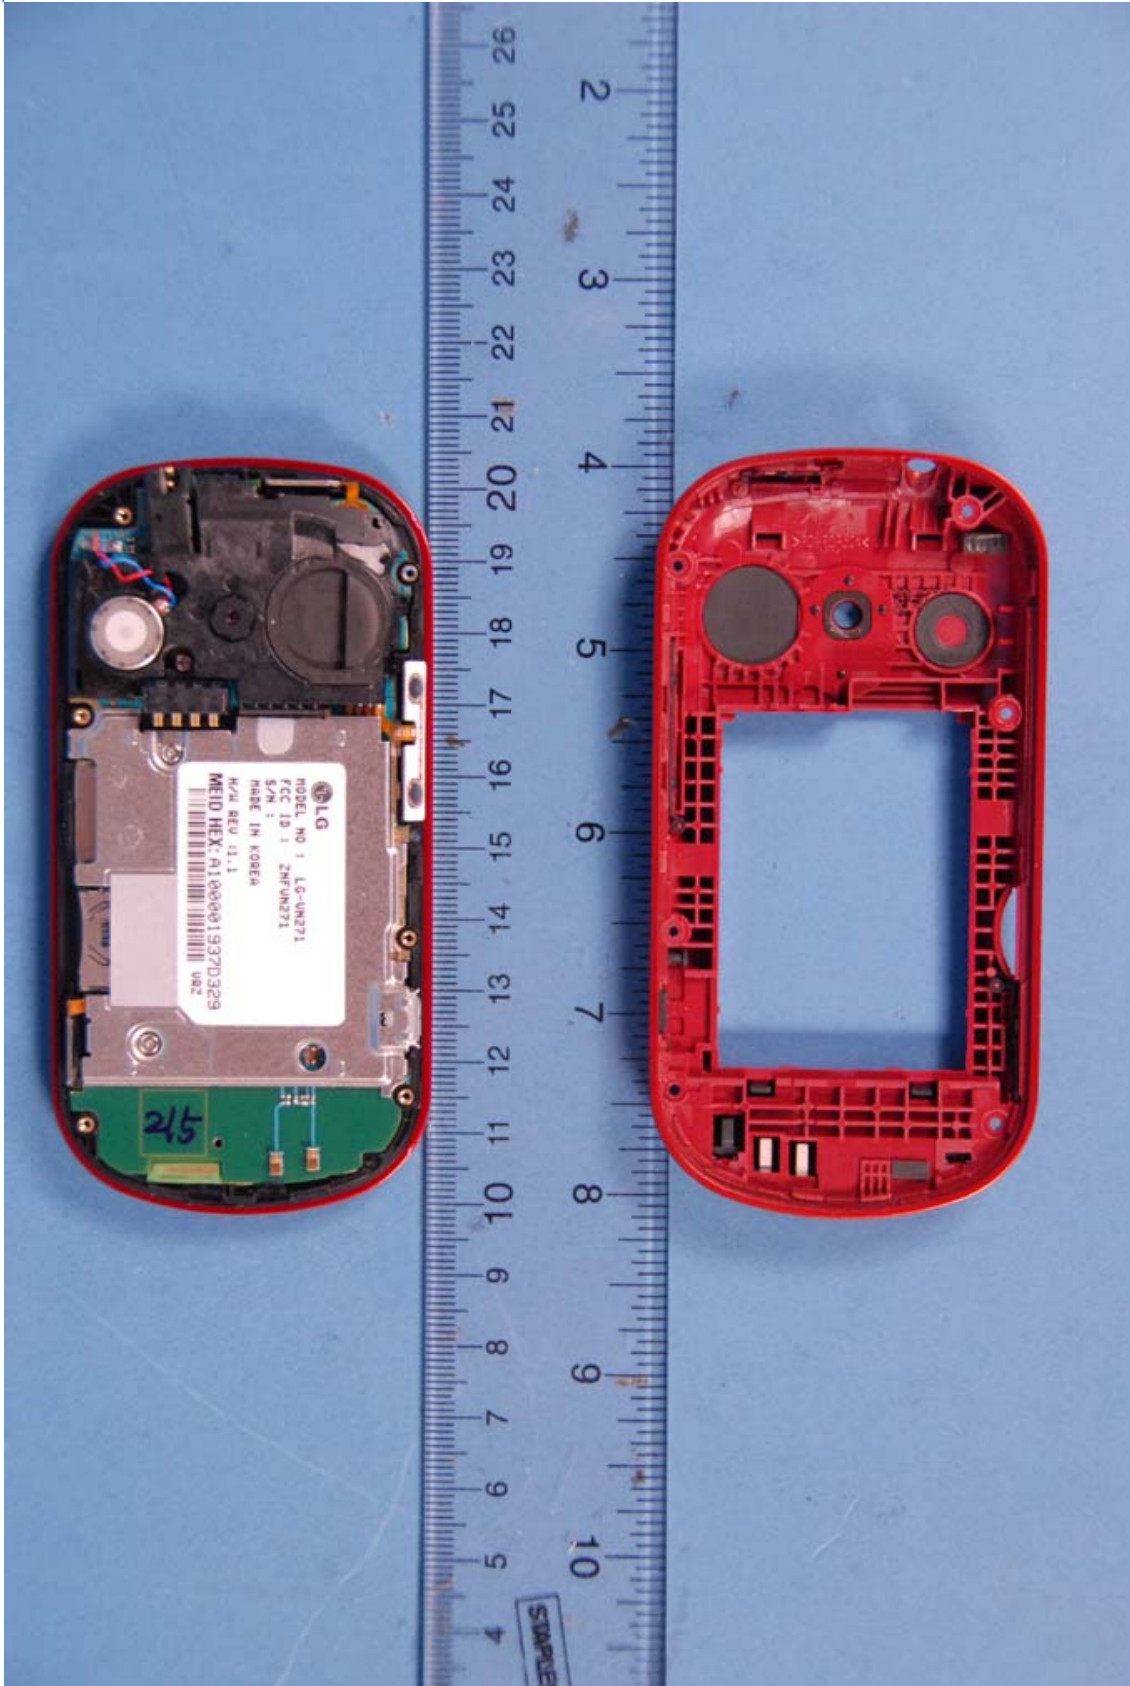

**INTERNAL PHOTOGRAPHS**

	<p>LGE MOBILECOMM USA, INC. FCC ID: ZNFVN271</p>	<p>Model: VN271</p>
<p>Internal Photos</p>	<p>EUT Type: Cellular/PCS CDMA Phone with Bluetooth</p>	<p>Page 1 of 13</p>

	<p>LGE MOBILECOMM USA, INC. FCC ID: ZNFVN271</p>	<p>Model: VN271</p>
<p>Internal Photos</p>	<p>EUT Type: Cellular/PCS CDMA Phone with Bluetooth</p>	<p>Page 2 of 13</p>

	LGE MOBILECOMM USA, INC. FCC ID: ZNFVN271	Model: VN271
Internal Photos	EUT Type: Cellular/PCS CDMA Phone with Bluetooth	Page 3 of 13

	<p>LGE MOBILECOMM USA, INC. FCC ID: ZNFVN271</p>	<p>Model: VN271</p>
<p>Internal Photos</p>	<p>EUT Type: Cellular/PCS CDMA Phone with Bluetooth</p>	<p>Page 4 of 13</p>

	LGE MOBILECOMM USA, INC. FCC ID: ZNFVN271	Model: VN271
Internal Photos	EUT Type: Cellular/PCS CDMA Phone with Bluetooth	Page 5 of 13

	LGE MOBILECOMM USA, INC. FCC ID: ZNFVN271	Model: VN271
Internal Photos	EUT Type: Cellular/PCS CDMA Phone with Bluetooth	Page 6 of 13