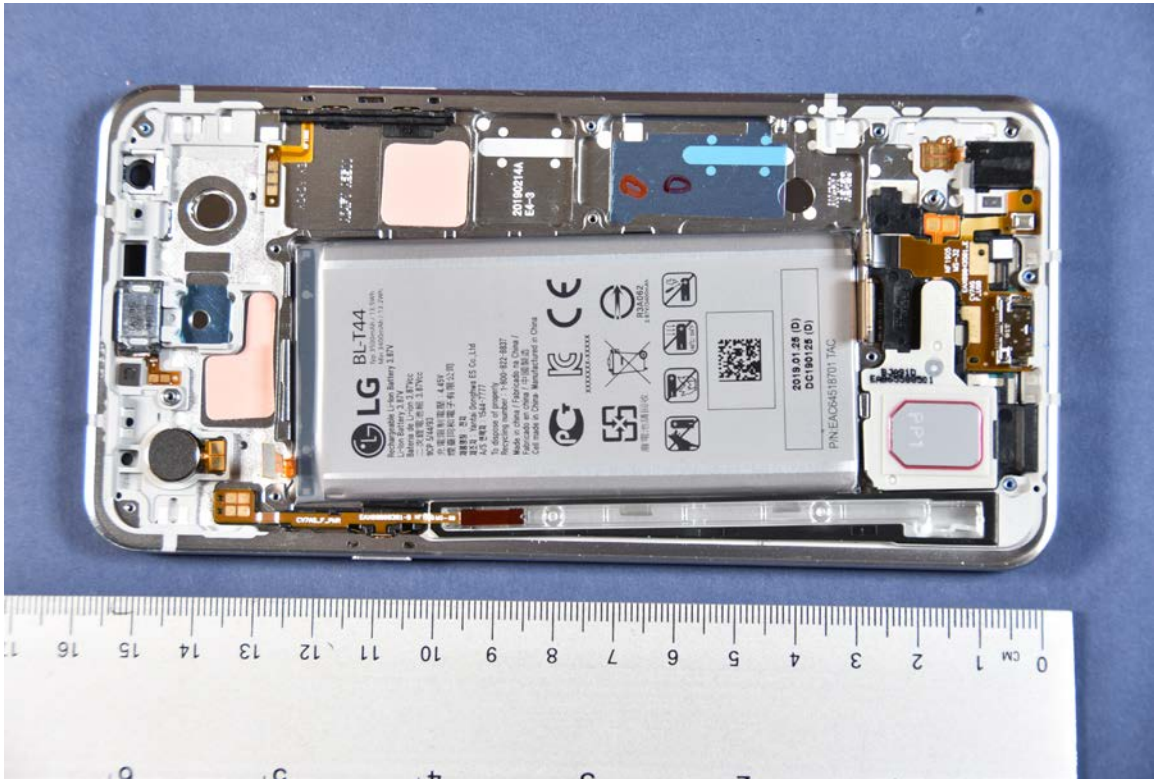

**INTERNAL PHOTOGRAPHS**

	LG Electronics USA, Inc. FCC ID: ZNFQ720PS	Model: LM-Q720PS
Internal Photos	EUT Type: Portable Handset	Page 3 of 5

	<p>LG Electronics USA, Inc. FCC ID: ZNFQ720PS</p>	<p>Model: LM-Q720PS</p>
<p>Internal Photos</p>	<p>EUT Type: Portable Handset</p>	<p>Page 4 of 5</p>

	<p>LG Electronics USA, Inc. FCC ID: ZNFQ720PS</p>	<p>Model: LM-Q720PS</p>
<p>Internal Photos</p>	<p>EUT Type: Portable Handset</p>	<p>Page 5 of 5</p>