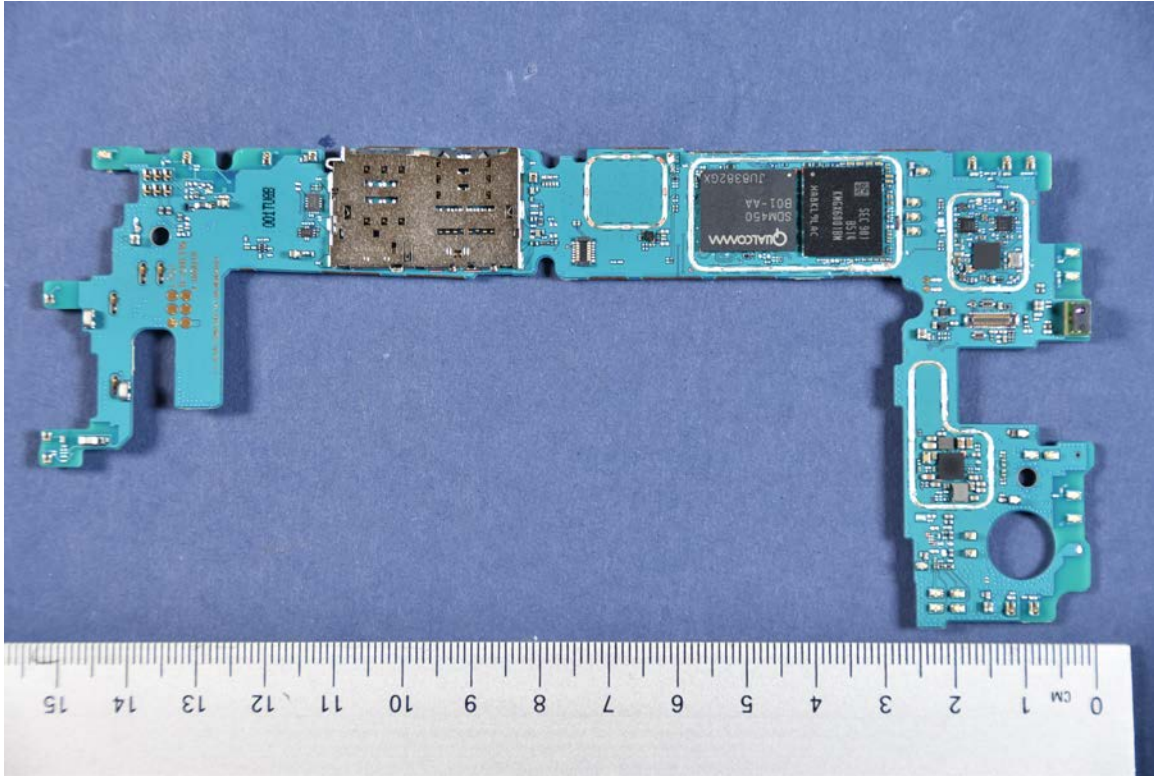

**INTERNAL PHOTOGRAPHS**

	LG Electronics USA, Inc. FCC ID: ZNFQ720PS	Model: LM-Q720PS
Internal Photos	EUT Type: Portable Handset	Page 3 of 5

	<p>LG Electronics USA, Inc. FCC ID: ZNFQ720PS</p>	<p>Model: LM-Q720PS</p>
<p>Internal Photos</p>	<p>EUT Type: Portable Handset</p>	<p>Page 4 of 5</p>

	<p>LG Electronics USA, Inc. FCC ID: ZNFQ720PS</p>	<p>Model: LM-Q720PS</p>
<p>Internal Photos</p>	<p>EUT Type: Portable Handset</p>	<p>Page 5 of 5</p>