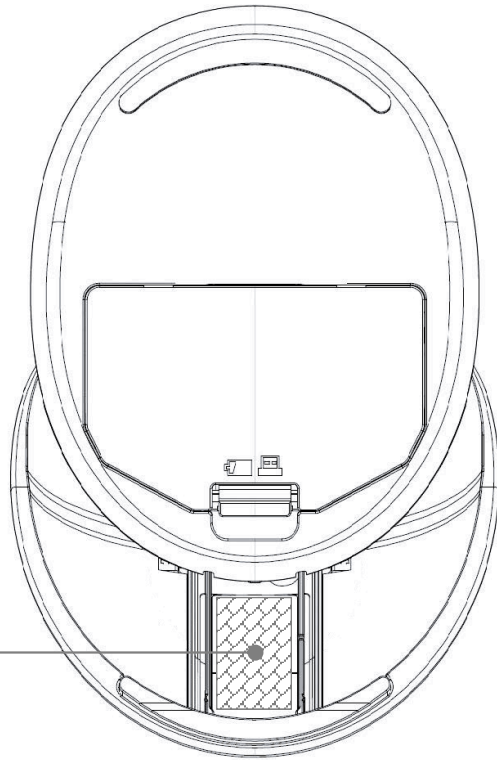

**Product Label**

LG WIRELESS MOUSE  
MODEL : MEB-300  
MSIP-CRM-LGE-MEB-300  
FCC ID : ZNFMEB300  
LG Electronics Inc.

Designed by LG / Made in Vietnam  
YMMBC73X000000

Y : Year (5-2015, 6-2016, 7-2017 .....)  
MM : Month (01-Jan, 02-Feb, 03-Mar .....)  
BC : Manufacturer (Bluecom)  
73 : Model code (Specific No.)  
X : Order (D-Domestic, E-Export, S-Service)  
000000 : Serial Number (000001~999999)