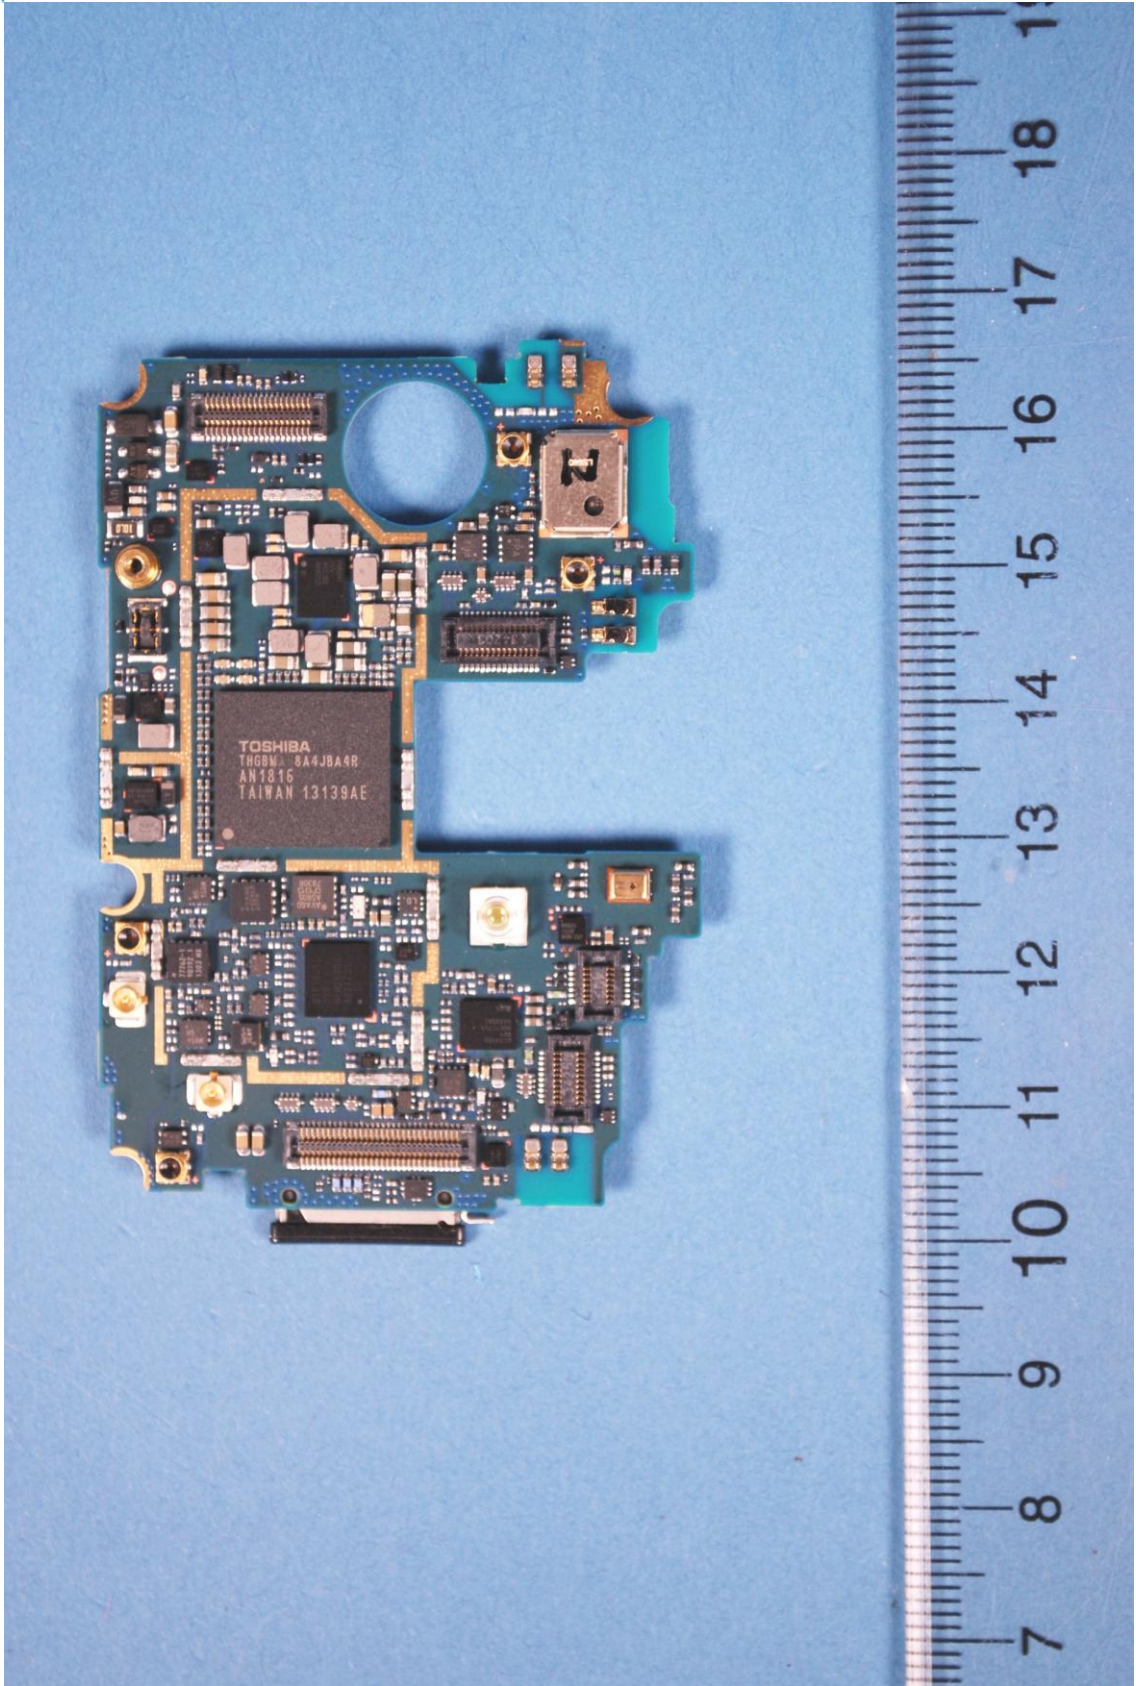

INTERNAL PHOTOGRAPHS

	<p>LG MobileCom FCC ID: ZNFLS980</p>	<p>Model: LS980</p>
<p>Internal Photos</p>	<p>EUT Type: Portable Handset</p>	<p>Page 1 of 8</p>

	<p>LG MobileCom FCC ID: ZNFLS980</p>	<p>Model: LS980</p>
<p>Internal Photos</p>	<p>EUT Type: Portable Handset</p>	<p>Page 2 of 8</p>

	<p>LG MobileCom FCC ID: ZNFLS980</p>	<p>Model: LS980</p>
<p>Internal Photos</p>	<p>EUT Type: Portable Handset</p>	<p>Page 3 of 8</p>

 <p>PCTEST ENGINEERING LABORATORY, INC.</p>	LG MobileCom FCC ID: ZNFLS980	Model: LS980
Internal Photos	EUT Type: Portable Handset	Page 4 of 8

	<p>LG MobileCom FCC ID: ZNFLS980</p>	<p>Model: LS980</p>
<p>Internal Photos</p>	<p>EUT Type: Portable Handset</p>	<p>Page 5 of 8</p>

 <p>PCTEST ENGINEERING LABORATORY, INC.</p>	LG MobileCom FCC ID: ZNFLS980	Model: LS980
Internal Photos	EUT Type: Portable Handset	Page 6 of 8

	LG MobileCom FCC ID: ZNFLS980	Model: LS980
Internal Photos	EUT Type: Portable Handset	Page 7 of 8

	<p>LG MobileCom FCC ID: ZNFLS980</p>	<p>Model: LS980</p>
<p>Internal Photos</p>	<p>EUT Type: Portable Handset</p>	<p>Page 8 of 8</p>