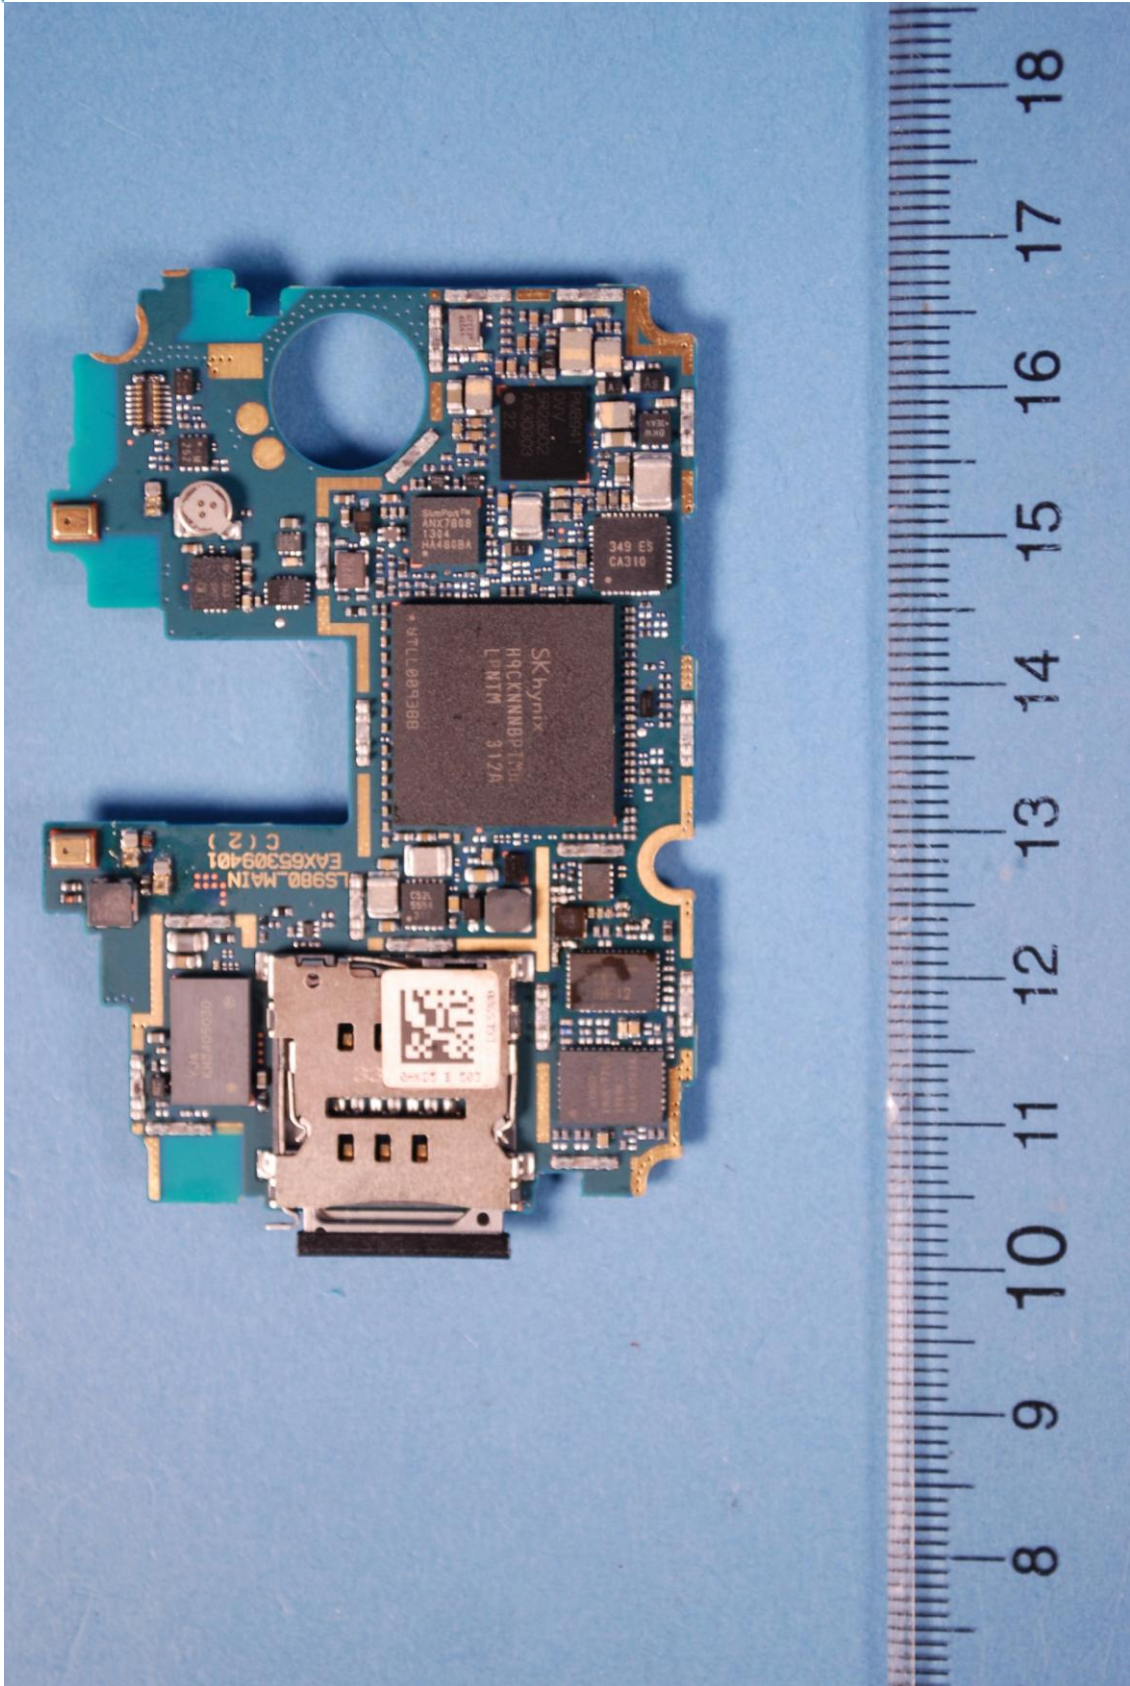

INTERNAL PHOTOGRAPHS

	<p>LG MobileCom FCC ID: ZNFLS980</p>	<p>Model: LS980</p>
<p>Internal Photos</p>	<p>EUT Type: Portable Handset</p>	<p>Page 1 of 8</p>

	<p>LG MobileCom FCC ID: ZNFLS980</p>	<p>Model: LS980</p>
<p>Internal Photos</p>	<p>EUT Type: Portable Handset</p>	<p>Page 2 of 8</p>

	<p>LG MobileCom FCC ID: ZNFLS980</p>	<p>Model: LS980</p>
<p>Internal Photos</p>	<p>EUT Type: Portable Handset</p>	<p>Page 3 of 8</p>

 <p>PCTEST ENGINEERING LABORATORY, INC.</p>	LG MobileCom FCC ID: ZNFLS980	Model: LS980
Internal Photos	EUT Type: Portable Handset	Page 4 of 8

	<p>LG MobileCom FCC ID: ZNFLS980</p>	<p>Model: LS980</p>
<p>Internal Photos</p>	<p>EUT Type: Portable Handset</p>	<p>Page 5 of 8</p>

 <p>PCTEST ENGINEERING LABORATORY, INC.</p>	LG MobileCom FCC ID: ZNFLS980	Model: LS980
Internal Photos	EUT Type: Portable Handset	Page 6 of 8

	LG MobileCom FCC ID: ZNFLS980	Model: LS980
Internal Photos	EUT Type: Portable Handset	Page 7 of 8

	<p>LG MobileCom FCC ID: ZNFLS980</p>	<p>Model: LS980</p>
<p>Internal Photos</p>	<p>EUT Type: Portable Handset</p>	<p>Page 8 of 8</p>