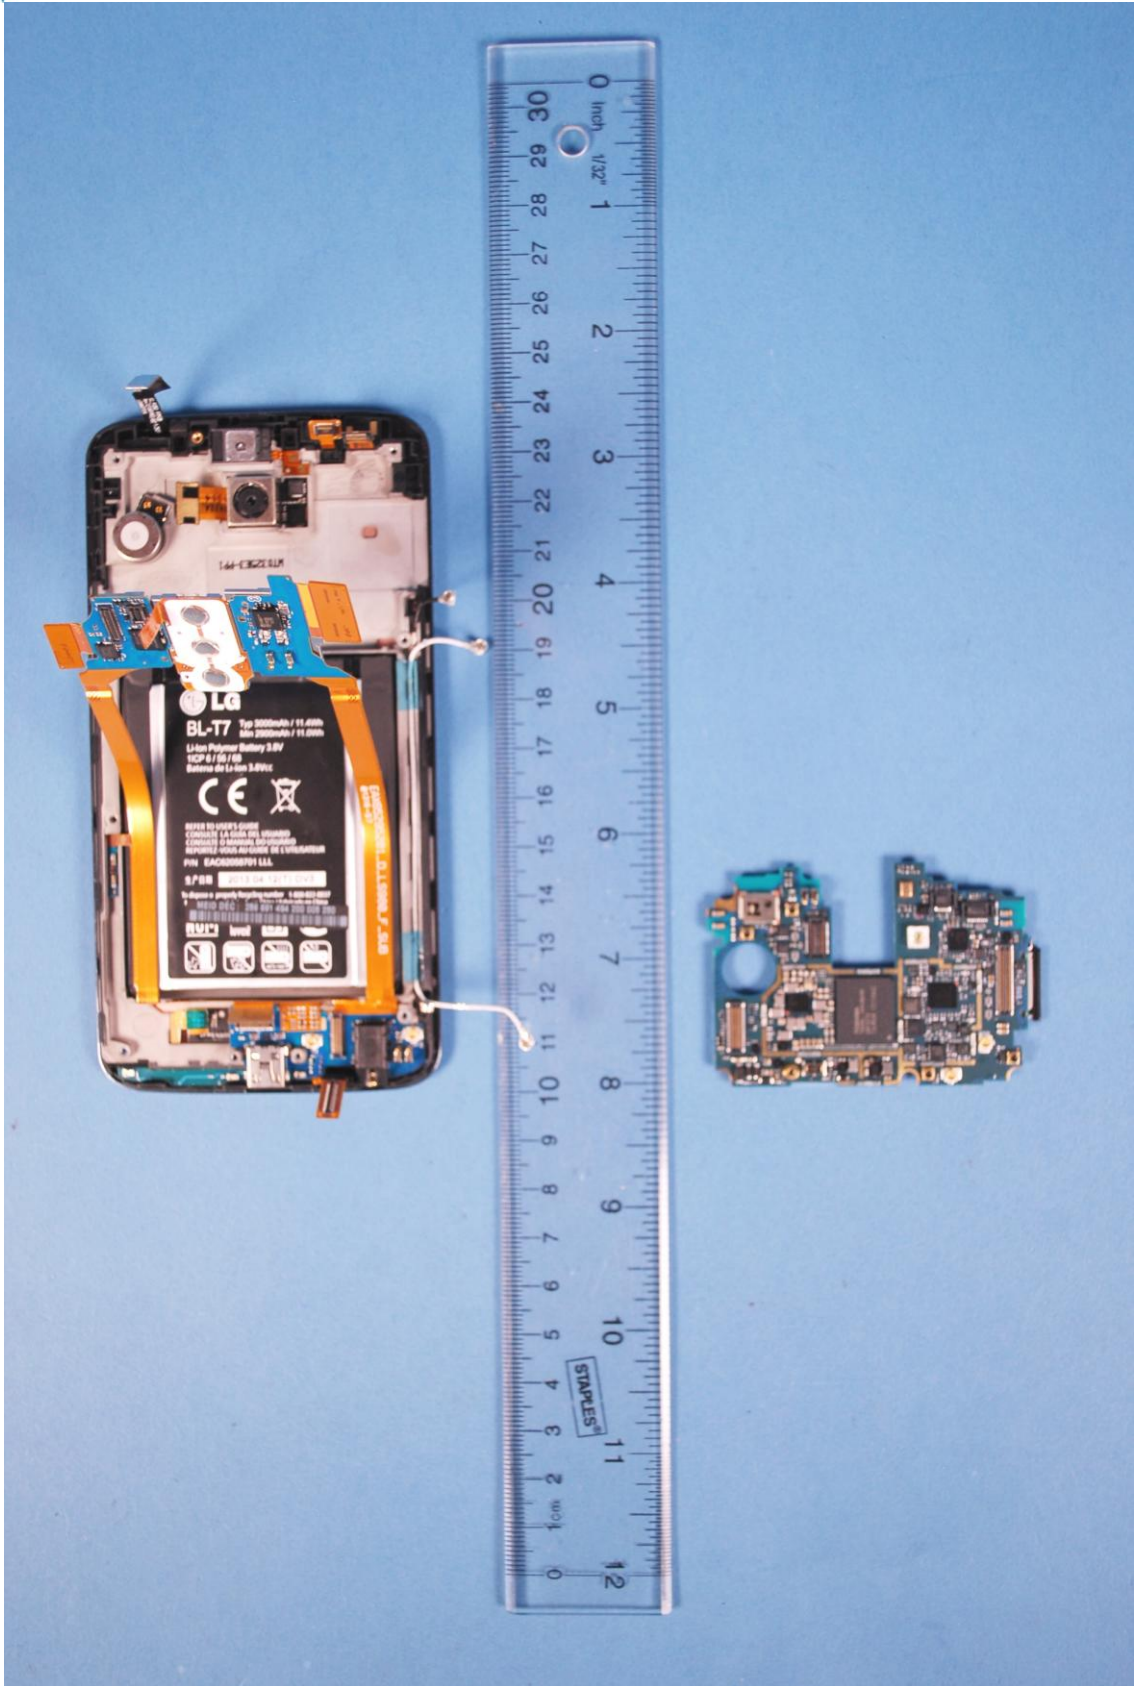

INTERNAL PHOTOGRAPHS

	<p>LG MobileCom FCC ID: ZNFLS980</p>	<p>Model: LS980</p>
<p>Internal Photos</p>	<p>EUT Type: Portable Handset</p>	<p>Page 1 of 8</p>

	<p>LG MobileCom FCC ID: ZNFLS980</p>	<p>Model: LS980</p>
<p>Internal Photos</p>	<p>EUT Type: Portable Handset</p>	<p>Page 2 of 8</p>

	<p>LG MobileCom FCC ID: ZNFLS980</p>	<p>Model: LS980</p>
<p>Internal Photos</p>	<p>EUT Type: Portable Handset</p>	<p>Page 3 of 8</p>

 <p>PCTEST ENGINEERING LABORATORY, INC.</p>	LG MobileCom FCC ID: ZNFLS980	Model: LS980
Internal Photos	EUT Type: Portable Handset	Page 4 of 8

	<p>LG MobileCom FCC ID: ZNFLS980</p>	<p>Model: LS980</p>
<p>Internal Photos</p>	<p>EUT Type: Portable Handset</p>	<p>Page 5 of 8</p>

 <p>PCTEST ENGINEERING LABORATORY, INC.</p>	LG MobileCom FCC ID: ZNFLS980	Model: LS980
Internal Photos	EUT Type: Portable Handset	Page 6 of 8

	LG MobileCom FCC ID: ZNFLS980	Model: LS980
Internal Photos	EUT Type: Portable Handset	Page 7 of 8

	<p>LG MobileCom FCC ID: ZNFLS980</p>	<p>Model: LS980</p>
<p>Internal Photos</p>	<p>EUT Type: Portable Handset</p>	<p>Page 8 of 8</p>