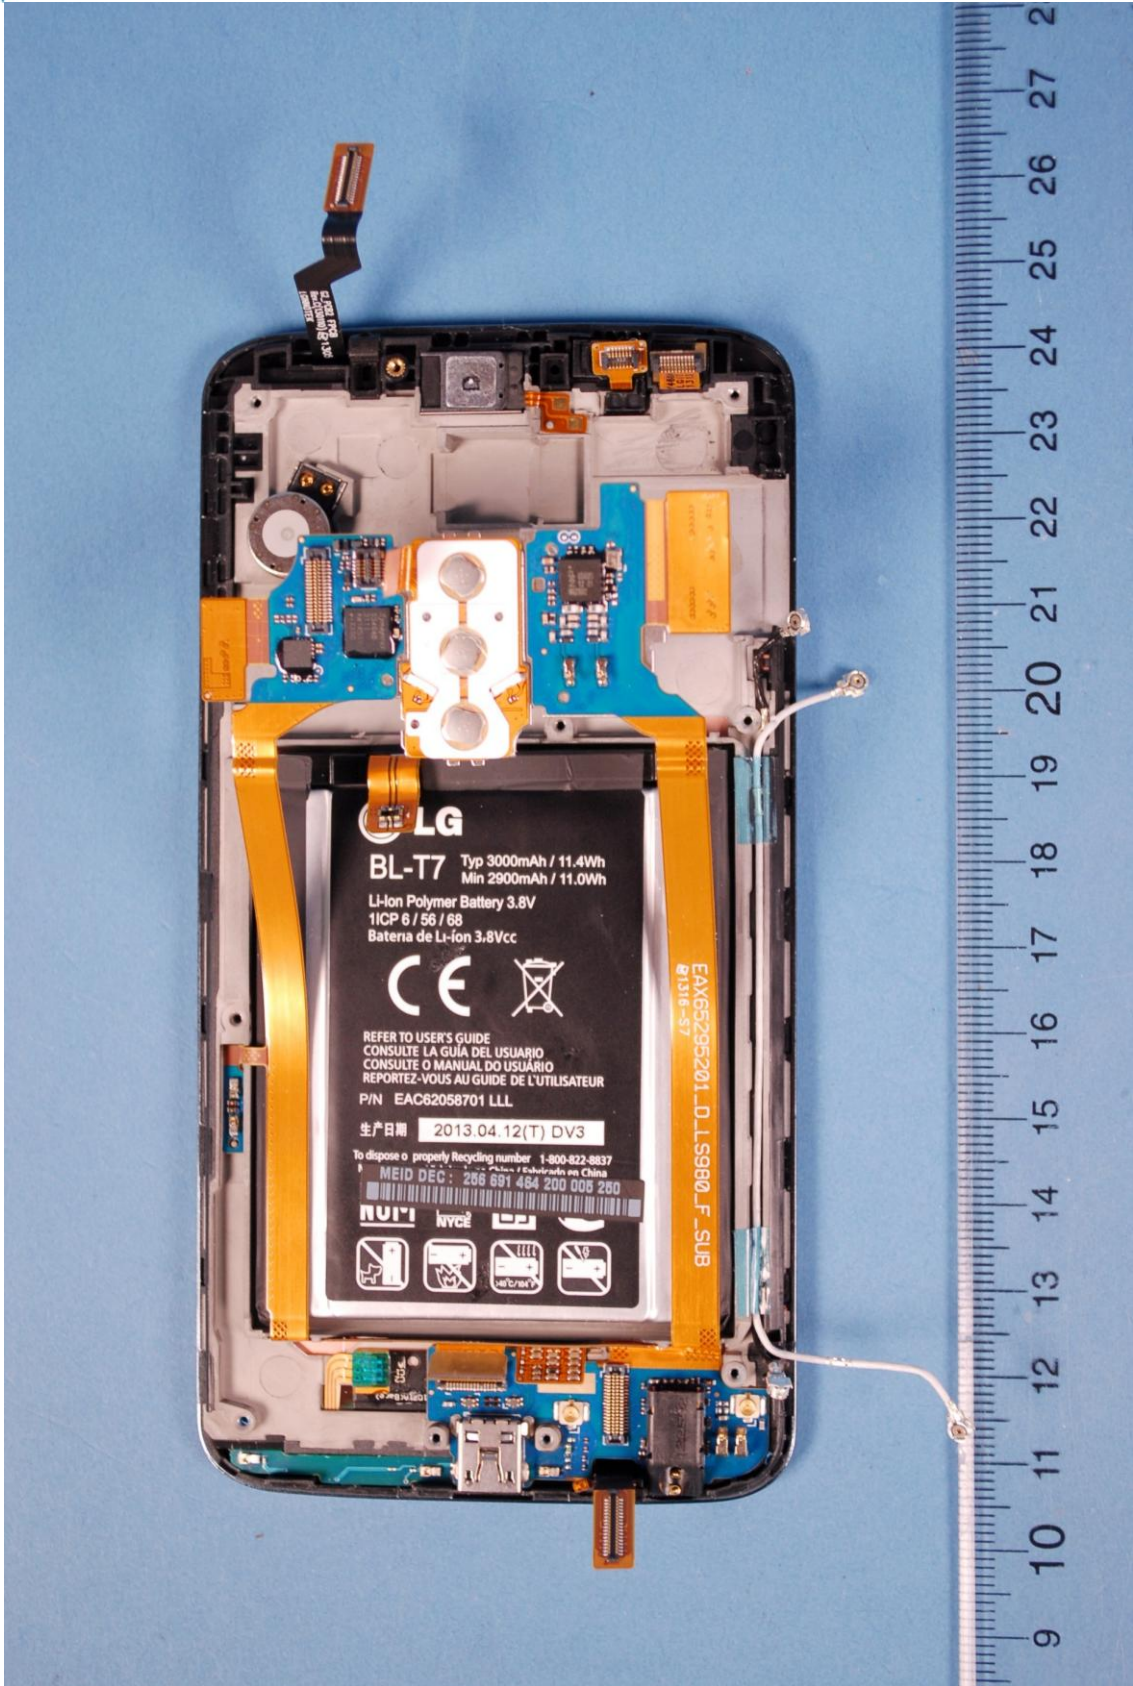

INTERNAL PHOTOGRAPHS

	<p>LG MobileCom FCC ID: ZNFLS980</p>	<p>Model: LS980</p>
<p>Internal Photos</p>	<p>EUT Type: Portable Handset</p>	<p>Page 1 of 8</p>

	<p>LG MobileCom FCC ID: ZNFLS980</p>	<p>Model: LS980</p>
<p>Internal Photos</p>	<p>EUT Type: Portable Handset</p>	<p>Page 2 of 8</p>

	<p>LG MobileCom FCC ID: ZNFLS980</p>	<p>Model: LS980</p>
<p>Internal Photos</p>	<p>EUT Type: Portable Handset</p>	<p>Page 3 of 8</p>

 <p>PCTEST ENGINEERING LABORATORY, INC.</p>	LG MobileCom FCC ID: ZNFLS980	Model: LS980
Internal Photos	EUT Type: Portable Handset	Page 4 of 8

	<p>LG MobileCom FCC ID: ZNFLS980</p>	<p>Model: LS980</p>
<p>Internal Photos</p>	<p>EUT Type: Portable Handset</p>	<p>Page 5 of 8</p>

 <p>PCTEST ENGINEERING LABORATORY, INC.</p>	LG MobileCom FCC ID: ZNFLS980	Model: LS980
Internal Photos	EUT Type: Portable Handset	Page 6 of 8

	LG MobileCom FCC ID: ZNFLS980	Model: LS980
Internal Photos	EUT Type: Portable Handset	Page 7 of 8

	<p>LG MobileCom FCC ID: ZNFLS980</p>	<p>Model: LS980</p>
<p>Internal Photos</p>	<p>EUT Type: Portable Handset</p>	<p>Page 8 of 8</p>