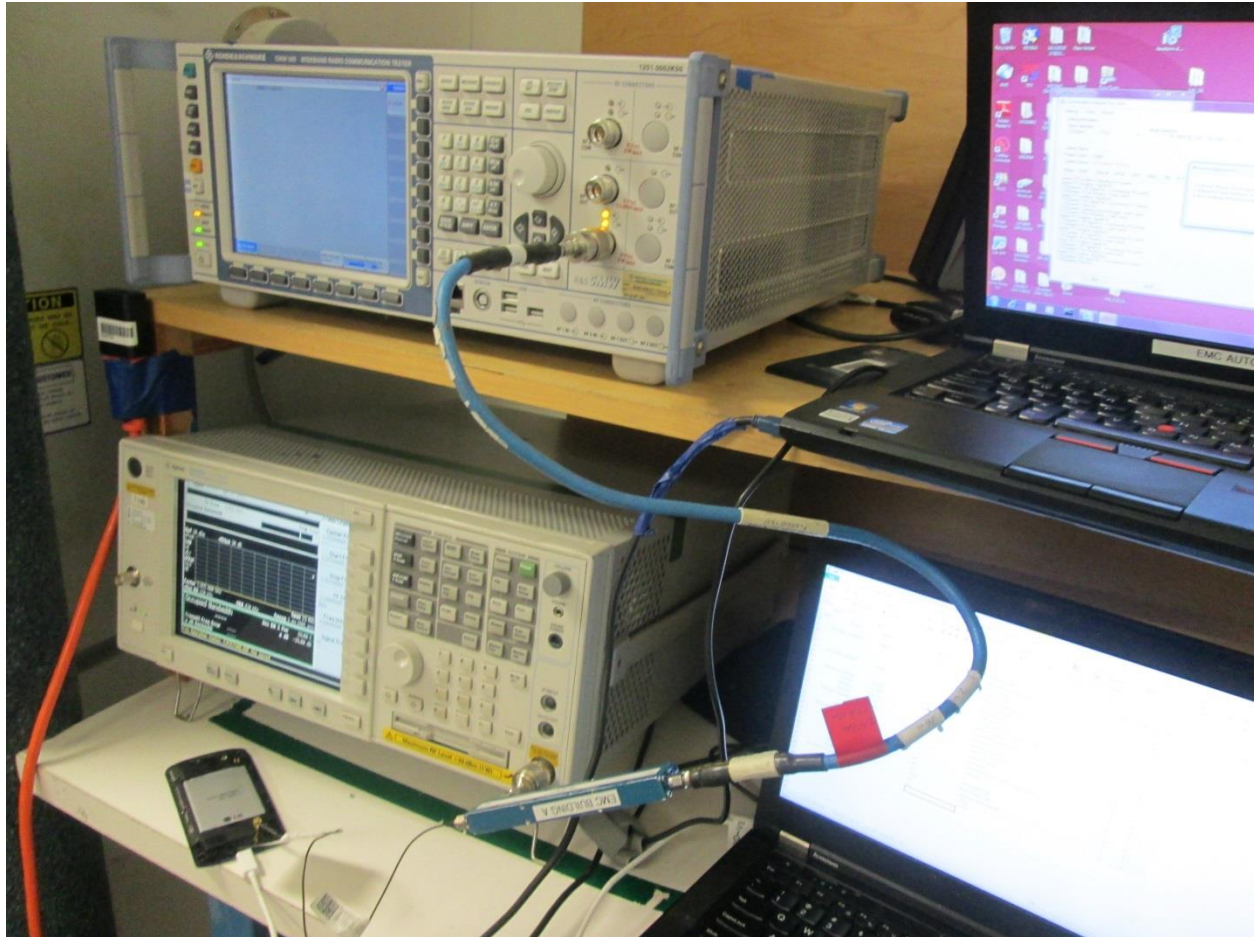

12. SETUP PHOTOS

ANTENNA PORT CONDUCTED RF MEASUREMENT SETUP

RADIATED RF MEASUREMENT SETUP FOR PORTABLE CONFIGURATION

ENVIRONMENTAL CHAMBER PHOTO

END OF REPORT