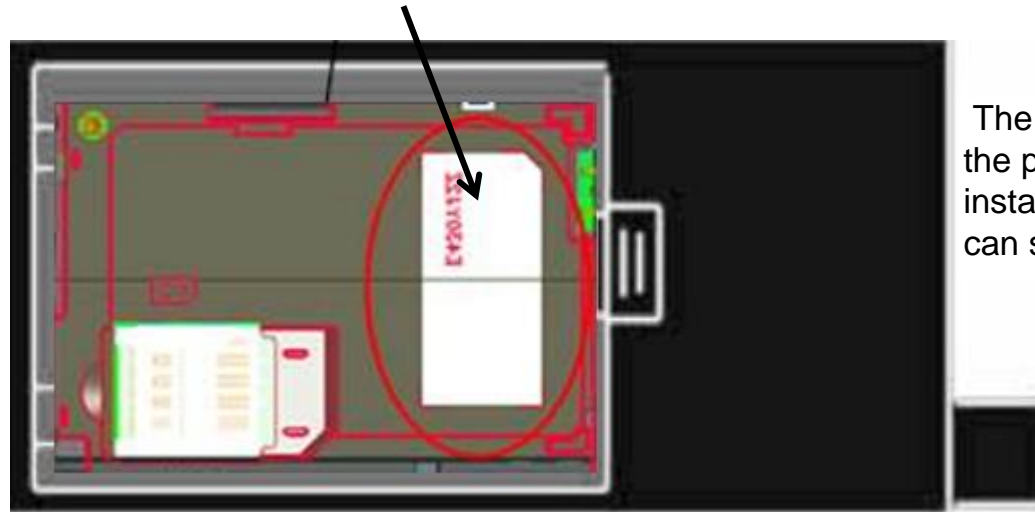

※ FCC ID Label Form

Note: The FCC ID shown will be readily visible at the time of purchase.

Note!

We, LG Electronics MobileComm USA, state that our device, FCC ID ZNFL39C, has a battery. However, the battery will not be placed in the battery compartment when delivery, so it is visible to the users as they purchase the product and install the battery. Additionally, the label is permanently attached. The label it's attached to the EUT by an adhesive.

The adhesive is permanent type with strong strength.

The label is located back of the phone. When the user install the battery, the user can see the label.