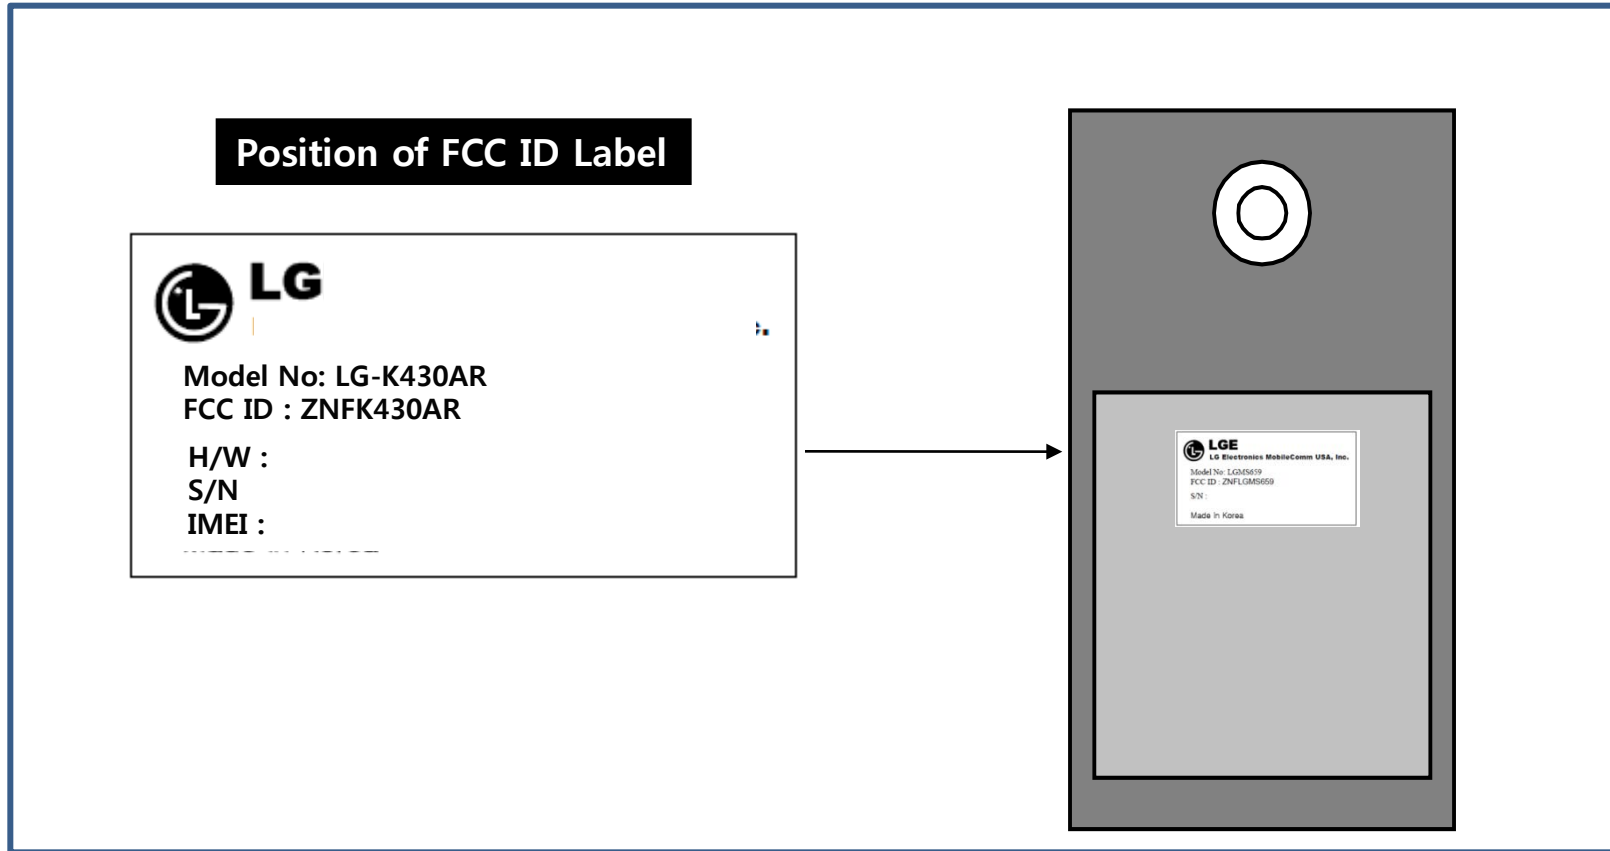

※ LG-K430AR FCC ID Label Form

Location :

FCC ID Label is attached inside of the battery compartment.

* Note!

We, LG Electronics Mobile Comm USA, state that our device, FCC ID: ZNFK430AR, has a battery and has a FCC ID label inside of the battery compartment. Additionally, the battery will not be assembled with the device when delivery, so FCC ID label is visible to the users as they purchase the product and install the battery. The label is attached permanently to the EUT by an adhesive since the adhesive is a permanent type with strong strength.