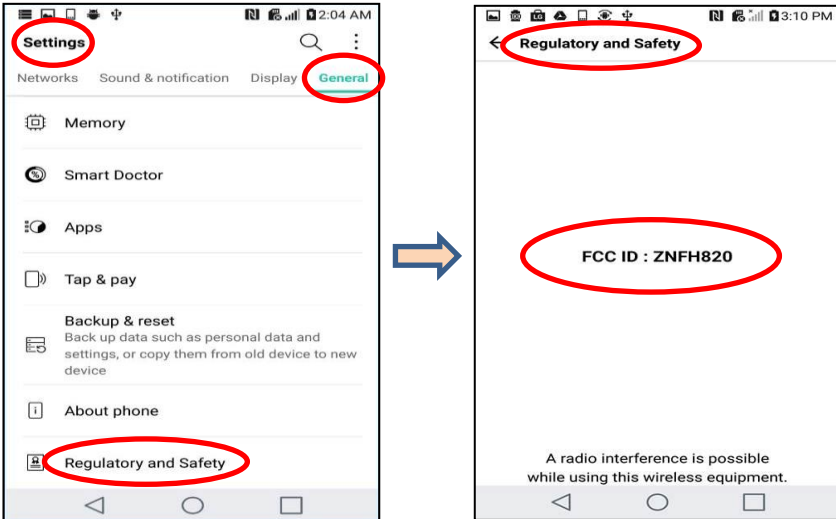

※ LG-H820 FCC ID Label

The FCC ID shown will be readily visible at the time of purchase because it's printed on the bottom of the device.

Description of E-Label on the ZNFH820

❖ FCC ID is applied by E-Label on the device

| Setting Menu | |
|--------------|------------------------------|
| Step 1 | Select General |
| Step 2 | Select Regulatory and safety |

❖ Instruction of E-Label on the user manual

❖ FCC ID is applied on packaging Label