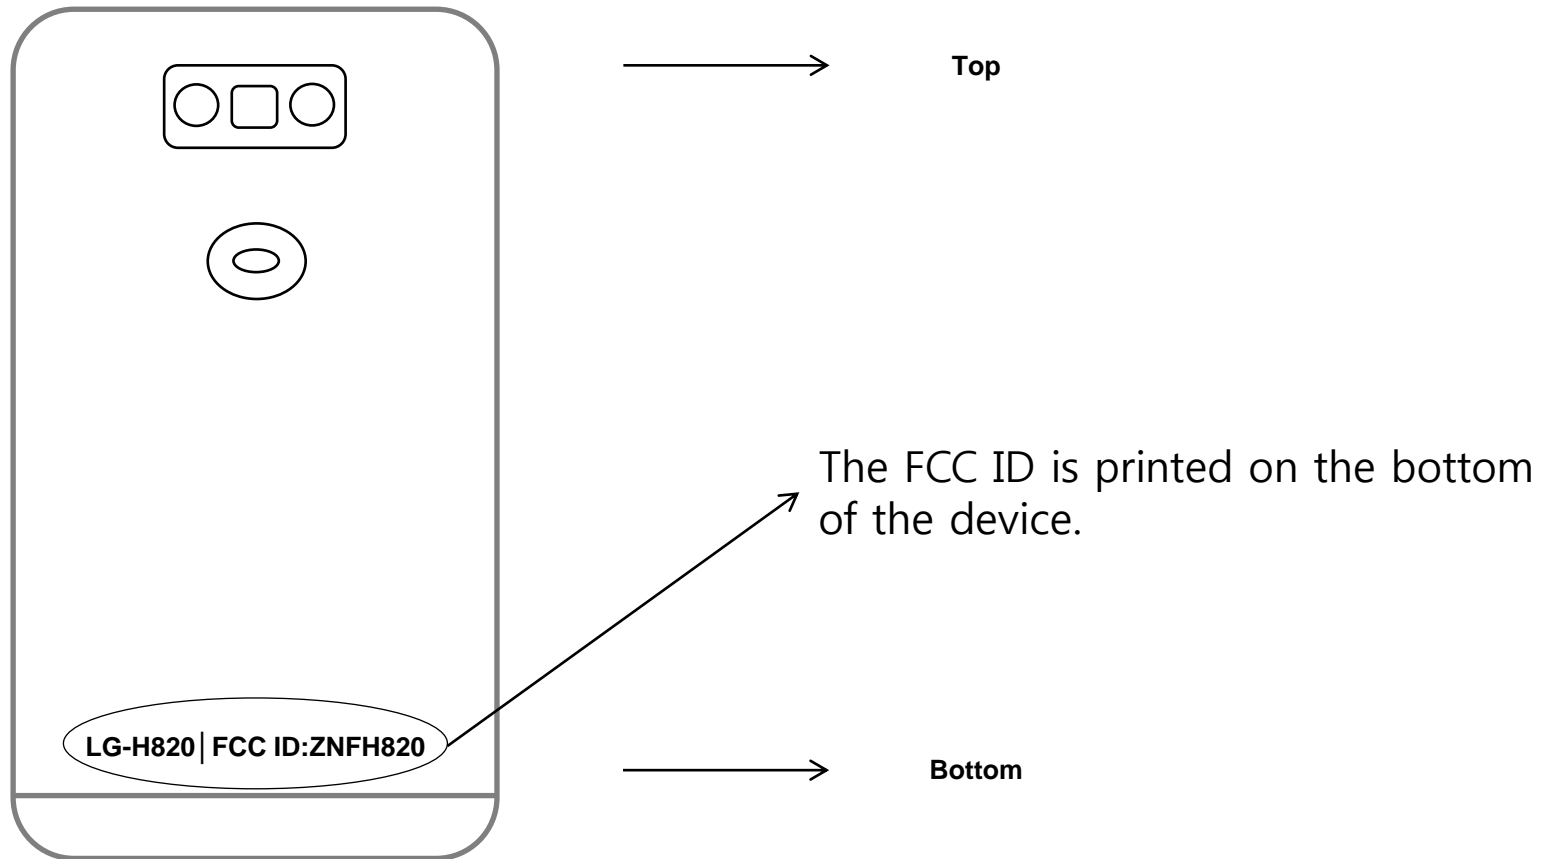

※ LG-H820 FCC ID Label

The FCC ID shown will be readily visible at the time of purchase because it's printed on the bottom of the device.

Description of E-Label on the ZNFH820

❖ FCC ID is applied by E-Label on the device

| Setting Menu | |
|--------------|------------------------------|
| Step 1 | Select General |
| Step 2 | Select Regulatory and safety |

❖ Instruction of E-Label on the user manual

❖ FCC ID is applied on packaging Label

Note!

We, LG Electronics MobileComm USA, state that at the time of purchase, the FCC ID is readily and physically visible to the purchaser on the packaging Label per 2.925(d). So, The FCC ID will be able to survive normal shipping and handling so it is visible for inspection at the time of import. We have programmed the e-label and it is not able to be modified by any third party. Also, SIM Card in is not required to access the FCC ID number.