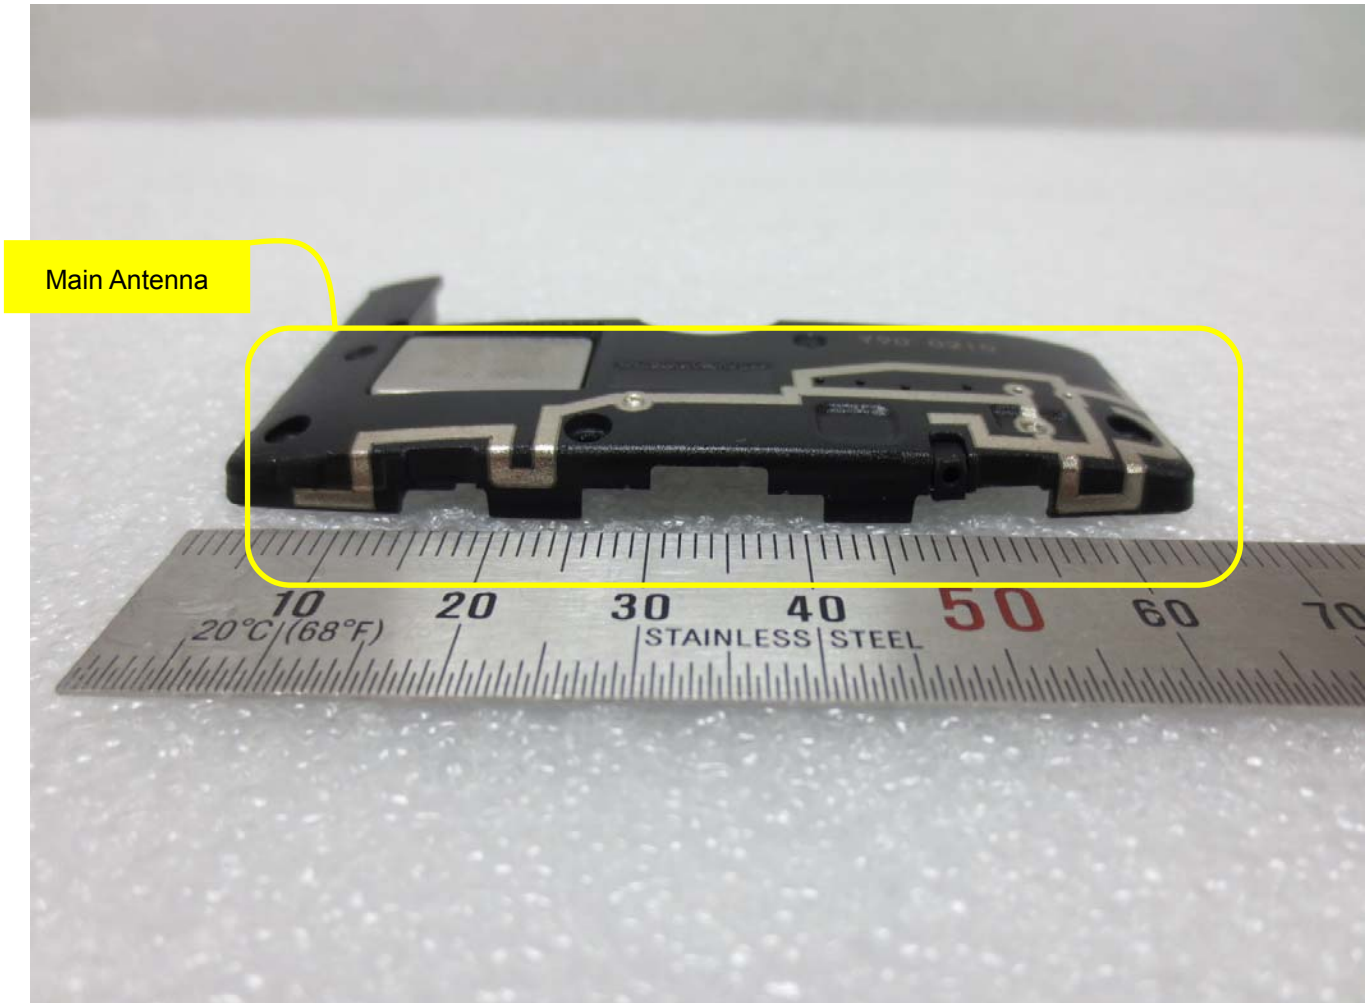

INTERNAL PHOTOGRAPHS

■ Main Antenna INTERNAL PHOTO

■ INTERNAL PHOTO

■ INTERNAL PHOTO

■ INTERNAL PHOTO

■ BT&WLAN Antenna INTERNAL PHOTO

BT / WLAN Antenna

Y90
0112

10 20 30
20°C (68°F)

STAIR

■ INTERNAL PHOTO

■ INTERNAL PHOTO

■ INTERNAL PHOTO

■ INTERNAL PHOTO

■ INTERNAL PHOTO

INTERNAL PHOTO