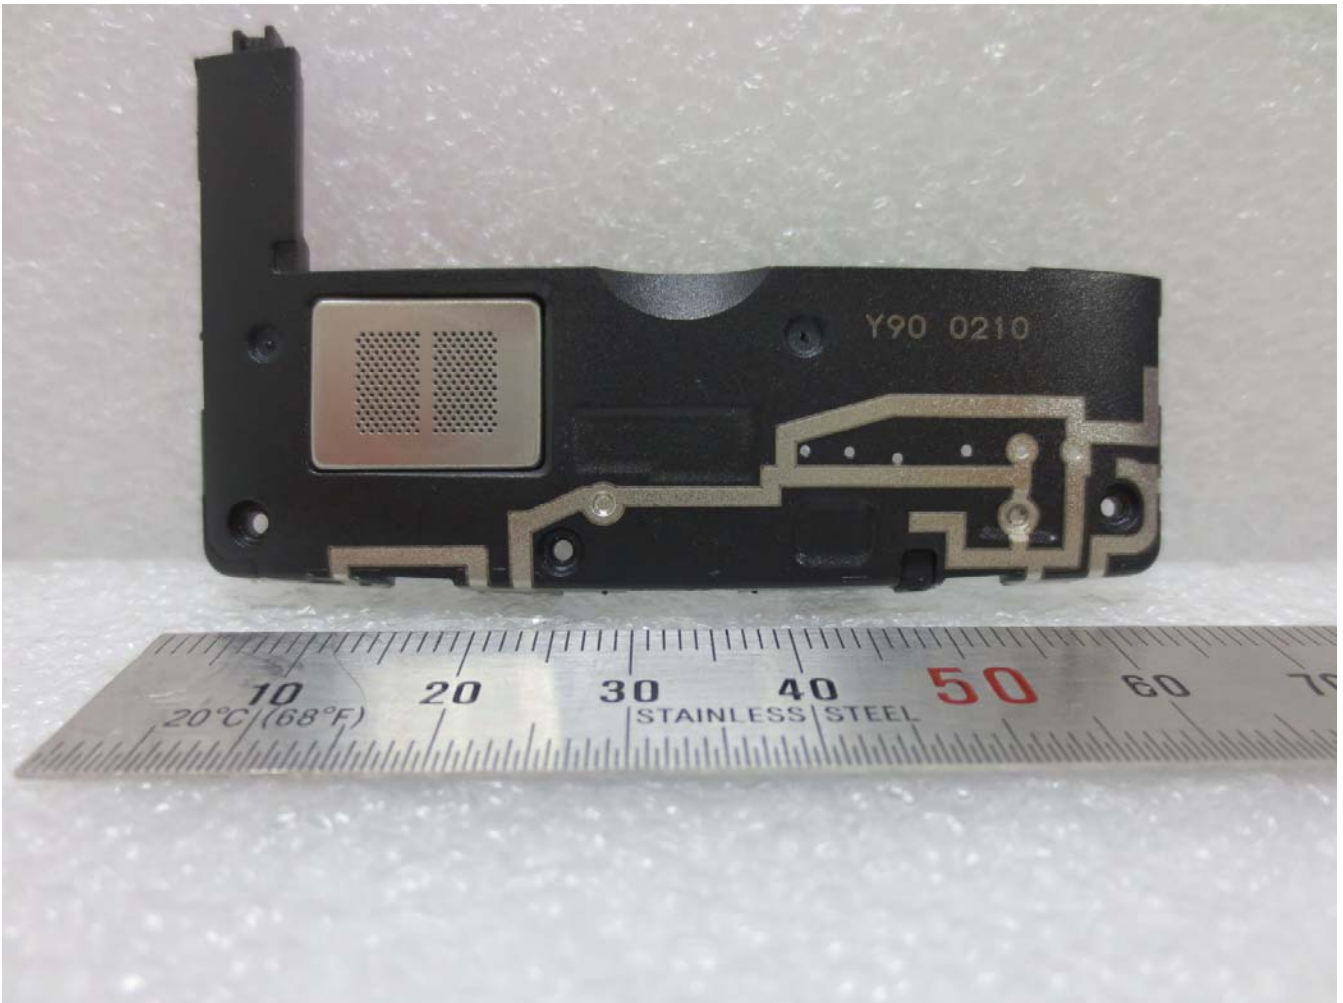

INTERNAL PHOTOGRAPHS

■ Main Antenna INTERNAL PHOTO

■ INTERNAL PHOTO

■ INTERNAL PHOTO

■ INTERNAL PHOTO

■ BT&WLAN Antenna INTERNAL PHOTO

BT / WLAN Antenna

Y90
0112

10 20 30
20°C (68°F)

STAIR

■ INTERNAL PHOTO

■ INTERNAL PHOTO

■ INTERNAL PHOTO

■ INTERNAL PHOTO

■ INTERNAL PHOTO

INTERNAL PHOTO