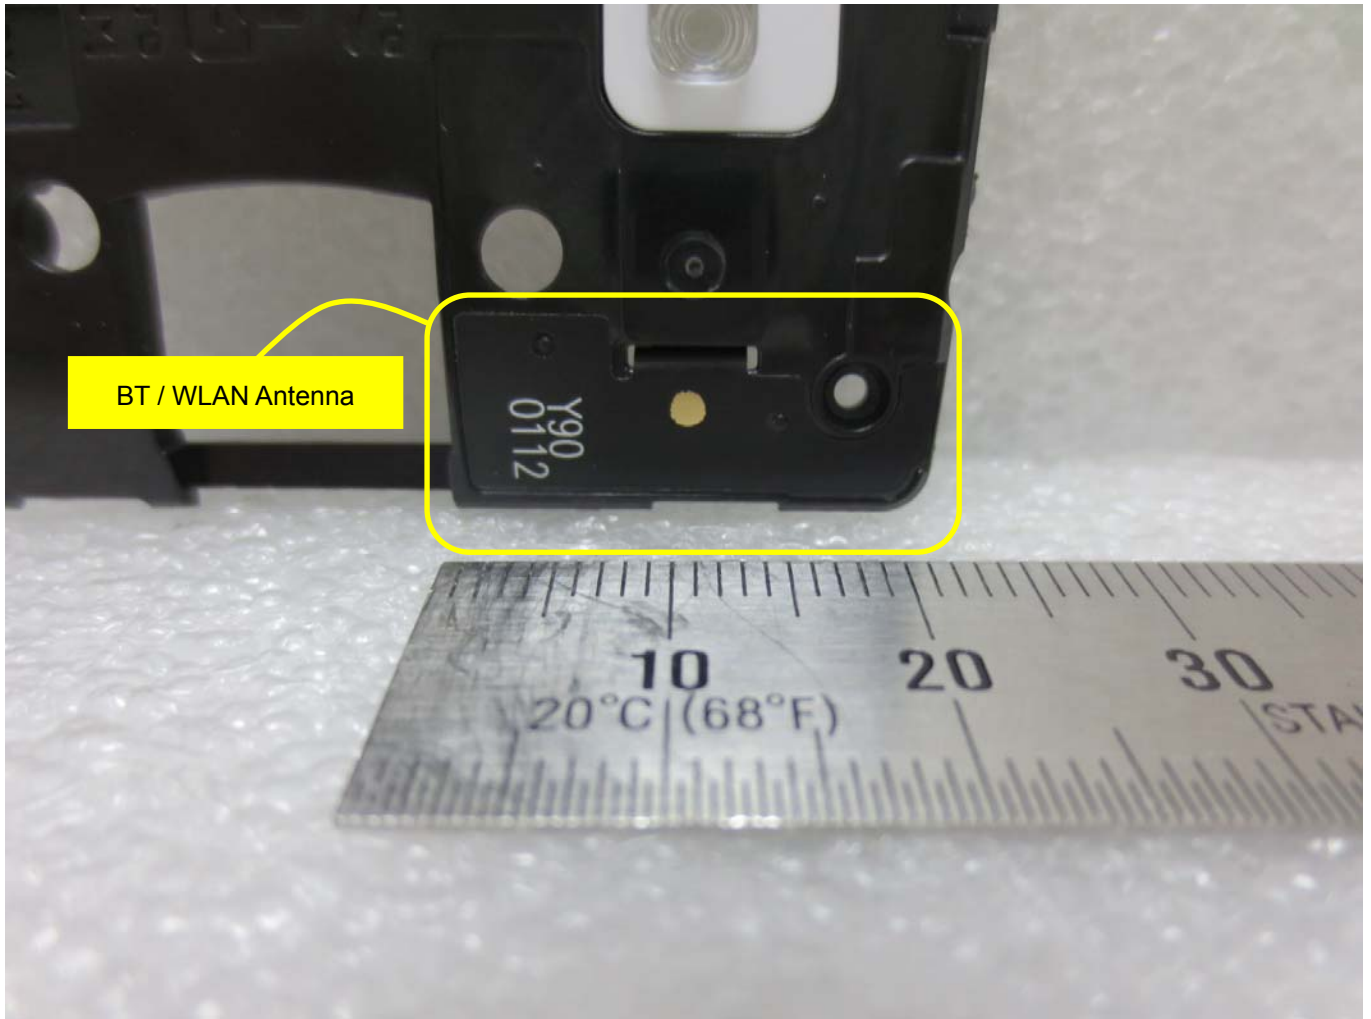

INTERNAL PHOTOGRAPHS

■ Main Antenna INTERNAL PHOTO

■ INTERNAL PHOTO

■ INTERNAL PHOTO

■ INTERNAL PHOTO

■ BT&WLAN Antenna INTERNAL PHOTO

BT / WLAN Antenna

Y90
0112

10 20 30
20°C (68°F)

STAIR

■ INTERNAL PHOTO

■ INTERNAL PHOTO

■ INTERNAL PHOTO

■ INTERNAL PHOTO

■ INTERNAL PHOTO

INTERNAL PHOTO