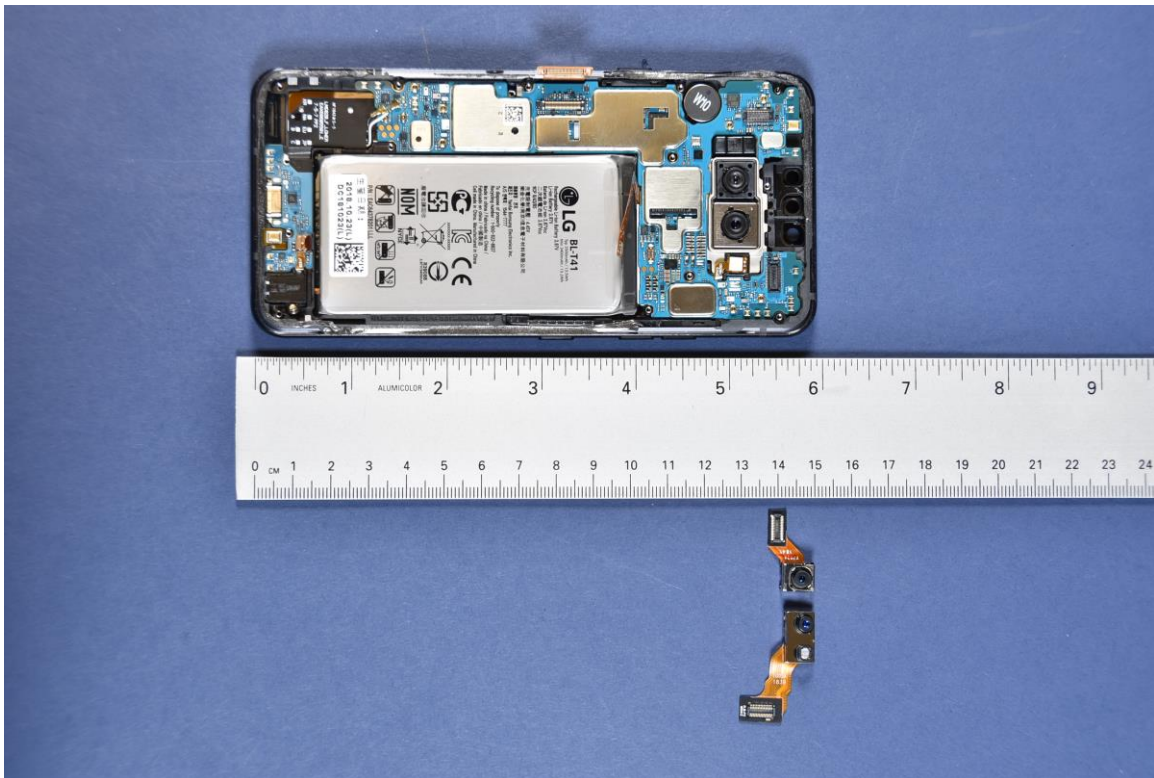

INTERNAL PHOTOGRAPHS

	<p>LG Electronics USA, Inc. FCC ID: ZNFG820UM</p>	<p>Model: LM-G820UM</p>
<p>Internal Photos</p>	<p>EUT Type: Portable Handset</p>	<p>Page 1 of 6</p>

	<p>LG Electronics USA, Inc. FCC ID: ZNFG820UM</p>	<p>Model: LM-G820UM</p>
<p>Internal Photos</p>	<p>EUT Type: Portable Handset</p>	<p>Page 4 of 6</p>

	<p>LG Electronics USA, Inc. FCC ID: ZNFG820UM</p>	<p>Model: LM-G820UM</p>
<p>Internal Photos</p>	<p>EUT Type: Portable Handset</p>	<p>Page 6 of 6</p>