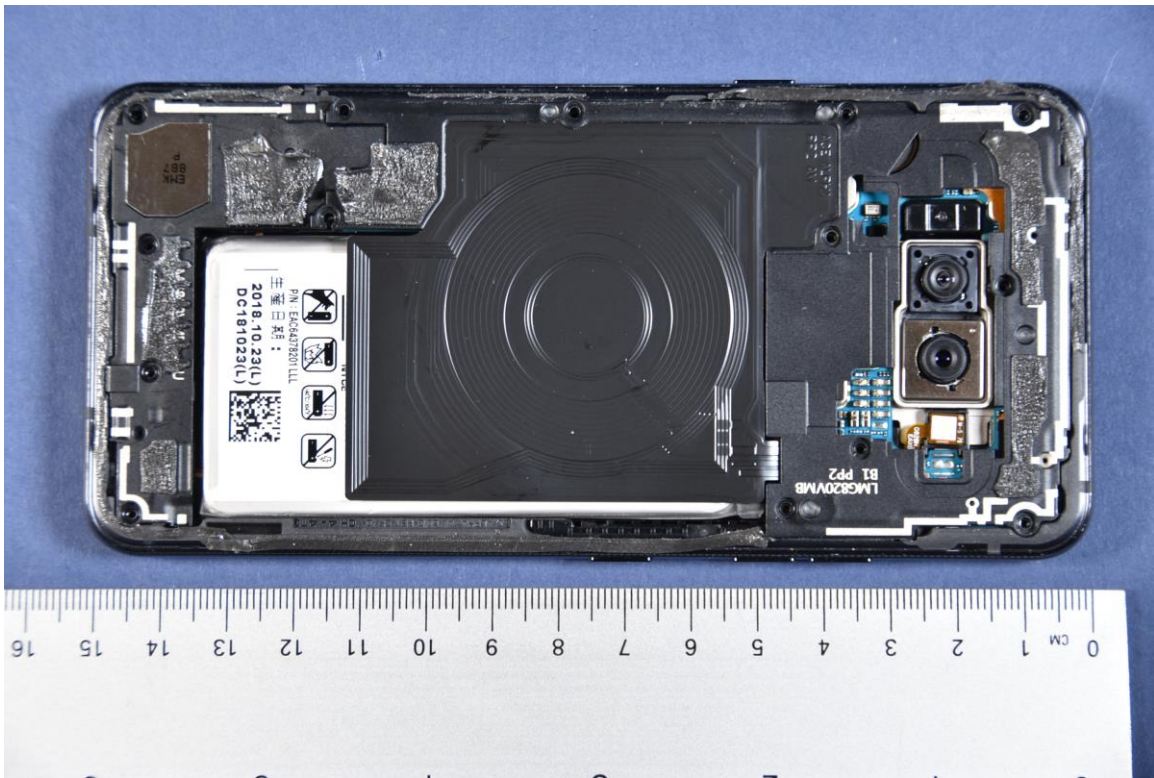

INTERNAL PHOTOGRAPHS

	<p>LG Electronics USA, Inc. FCC ID: ZNFG820UM</p>	<p>Model: LM-G820UM</p>
<p>Internal Photos</p>	<p>EUT Type: Portable Handset</p>	<p>Page 1 of 6</p>

	<p>LG Electronics USA, Inc. FCC ID: ZNFG820UM</p>	<p>Model: LM-G820UM</p>
<p>Internal Photos</p>	<p>EUT Type: Portable Handset</p>	<p>Page 4 of 6</p>

	<p>LG Electronics USA, Inc. FCC ID: ZNFG820UM</p>	<p>Model: LM-G820UM</p>
<p>Internal Photos</p>	<p>EUT Type: Portable Handset</p>	<p>Page 6 of 6</p>