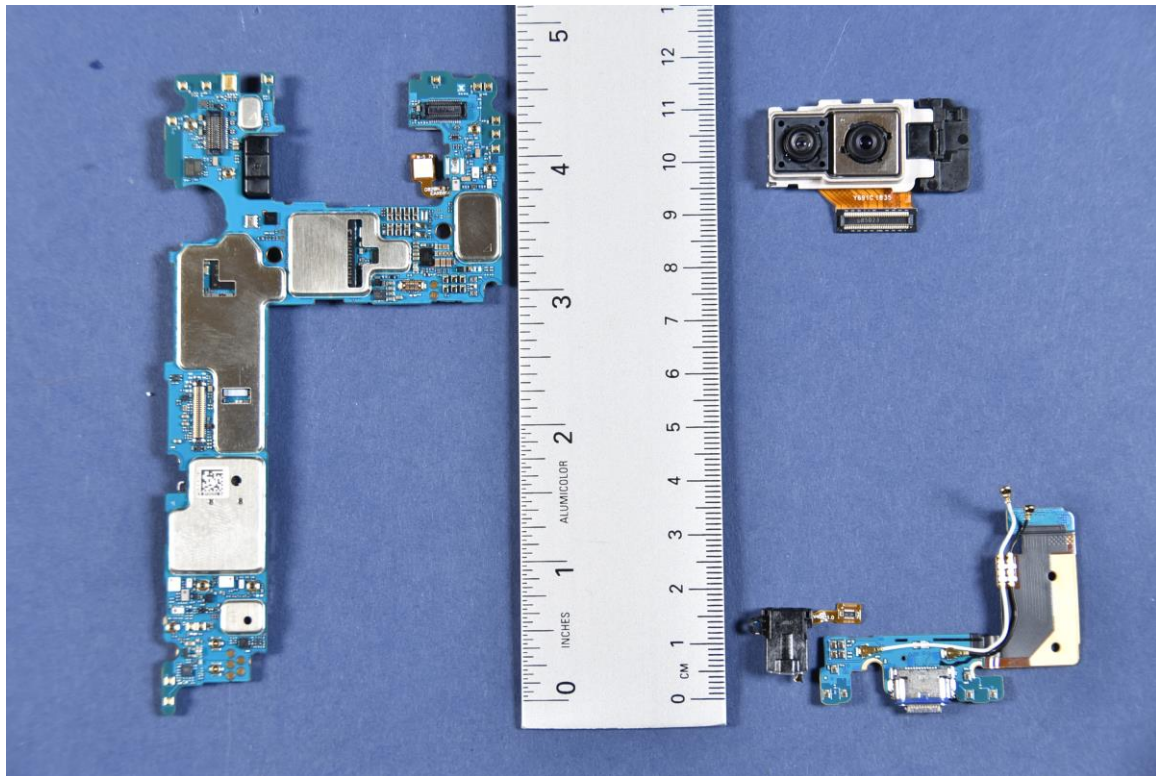

INTERNAL PHOTOGRAPHS

	<p>LG Electronics USA, Inc. FCC ID: ZNFG820UM</p>	<p>Model: LM-G820UM</p>
<p>Internal Photos</p>	<p>EUT Type: Portable Handset</p>	<p>Page 1 of 6</p>

	<p>LG Electronics USA, Inc. FCC ID: ZNFG820UM</p>	<p>Model: LM-G820UM</p>
<p>Internal Photos</p>	<p>EUT Type: Portable Handset</p>	<p>Page 4 of 6</p>

	<p>LG Electronics USA, Inc. FCC ID: ZNFG820UM</p>	<p>Model: LM-G820UM</p>
<p>Internal Photos</p>	<p>EUT Type: Portable Handset</p>	<p>Page 6 of 6</p>