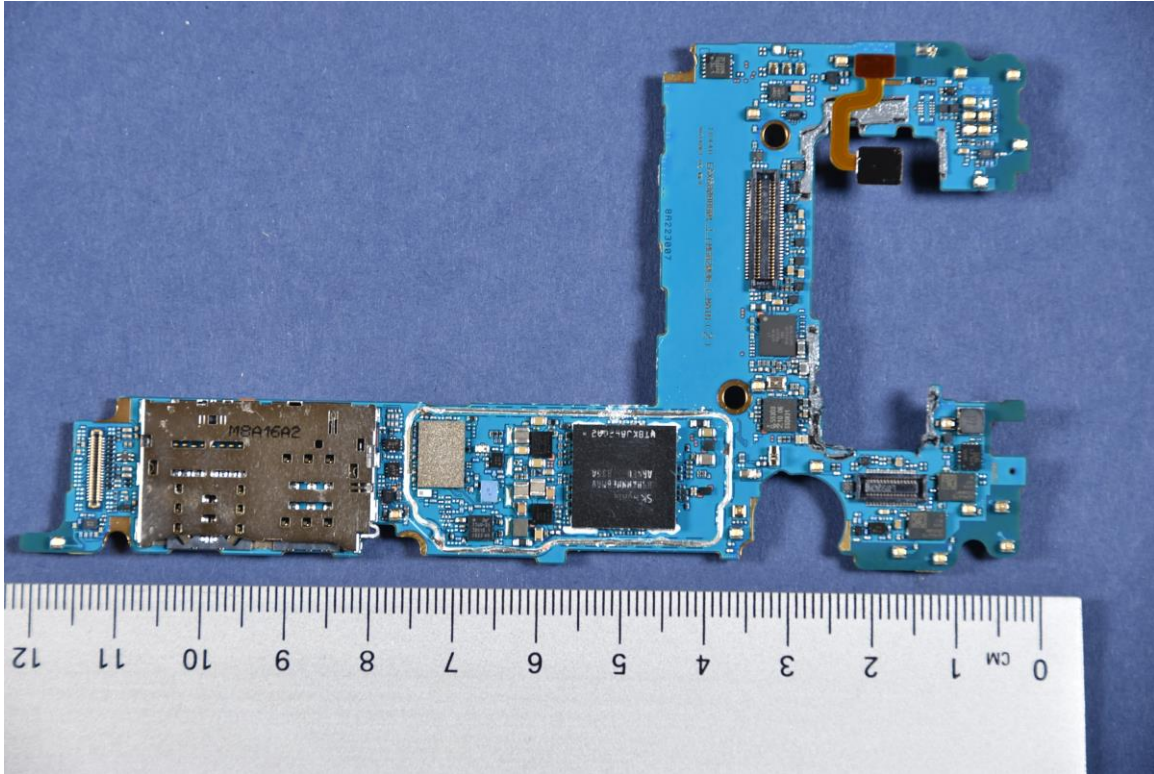

INTERNAL PHOTOGRAPHS

	<p>LG Electronics USA, Inc. FCC ID: ZNFG820UM</p>	<p>Model: LM-G820UM</p>
<p>Internal Photos</p>	<p>EUT Type: Portable Handset</p>	<p>Page 1 of 6</p>

	<p>LG Electronics USA, Inc. FCC ID: ZNFG820UM</p>	<p>Model: LM-G820UM</p>
<p>Internal Photos</p>	<p>EUT Type: Portable Handset</p>	<p>Page 4 of 6</p>

	<p>LG Electronics USA, Inc. FCC ID: ZNFG820UM</p>	<p>Model: LM-G820UM</p>
<p>Internal Photos</p>	<p>EUT Type: Portable Handset</p>	<p>Page 6 of 6</p>