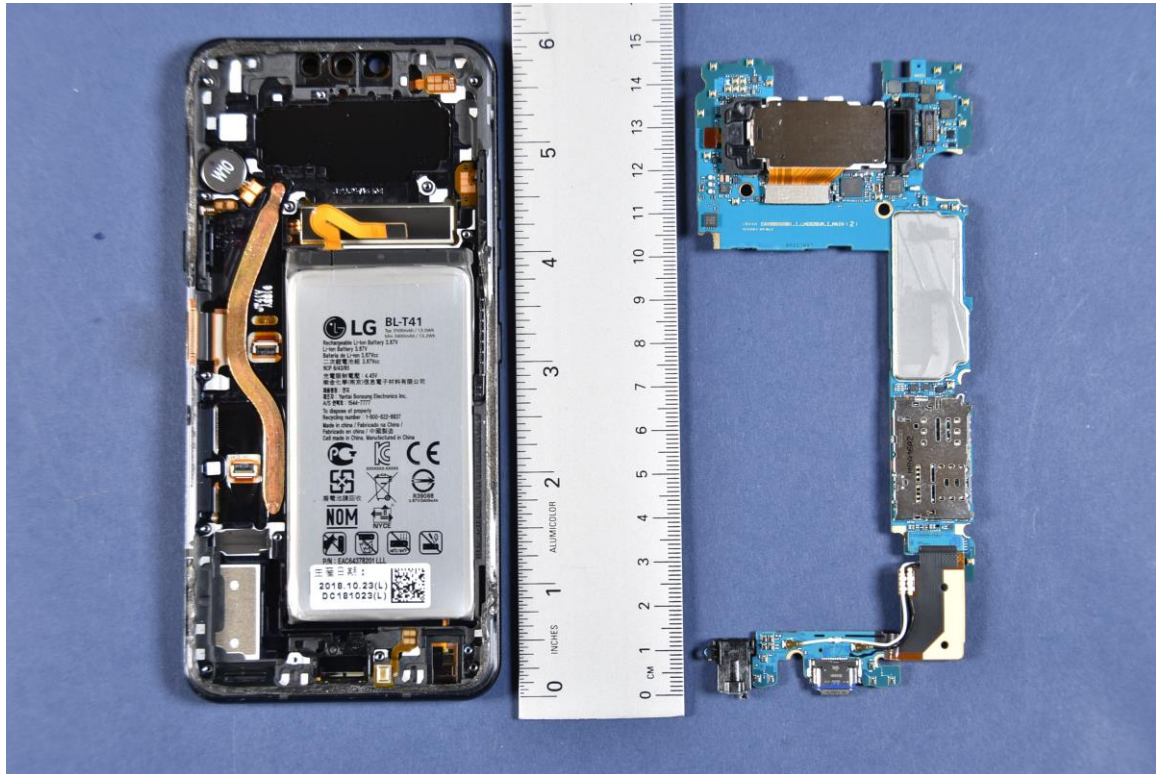

INTERNAL PHOTOGRAPHS

	<p>LG Electronics USA, Inc. FCC ID: ZNFG820UM</p>	<p>Model: LM-G820UM</p>
<p>Internal Photos</p>	<p>EUT Type: Portable Handset</p>	<p>Page 1 of 6</p>

	<p>LG Electronics USA, Inc. FCC ID: ZNFG820UM</p>	<p>Model: LM-G820UM</p>
<p>Internal Photos</p>	<p>EUT Type: Portable Handset</p>	<p>Page 4 of 6</p>

	<p>LG Electronics USA, Inc. FCC ID: ZNFG820UM</p>	<p>Model: LM-G820UM</p>
<p>Internal Photos</p>	<p>EUT Type: Portable Handset</p>	<p>Page 6 of 6</p>