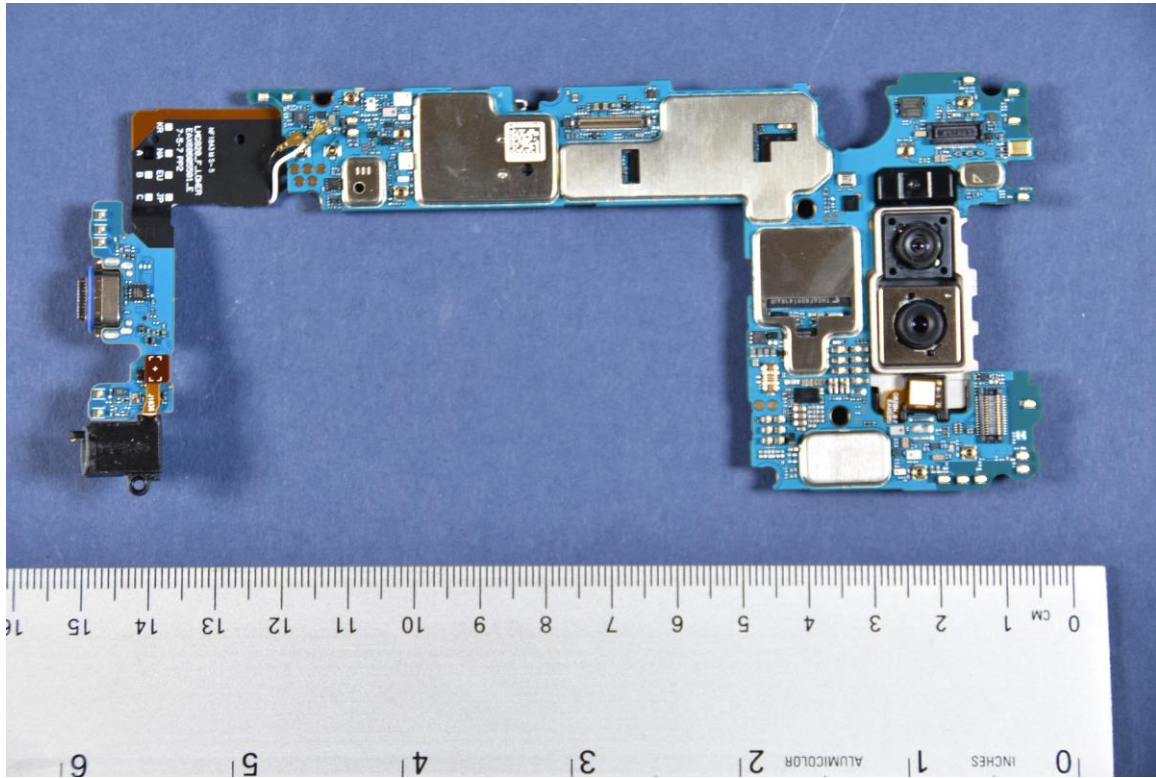

INTERNAL PHOTOGRAPHS

	<p>LG Electronics USA, Inc. FCC ID: ZNFG820UM</p>	<p>Model: LM-G820UM</p>
<p>Internal Photos</p>	<p>EUT Type: Portable Handset</p>	<p>Page 1 of 6</p>

	<p>LG Electronics USA, Inc. FCC ID: ZNFG820UM</p>	<p>Model: LM-G820UM</p>
<p>Internal Photos</p>	<p>EUT Type: Portable Handset</p>	<p>Page 4 of 6</p>

	<p>LG Electronics USA, Inc. FCC ID: ZNFG820UM</p>	<p>Model: LM-G820UM</p>
<p>Internal Photos</p>	<p>EUT Type: Portable Handset</p>	<p>Page 6 of 6</p>