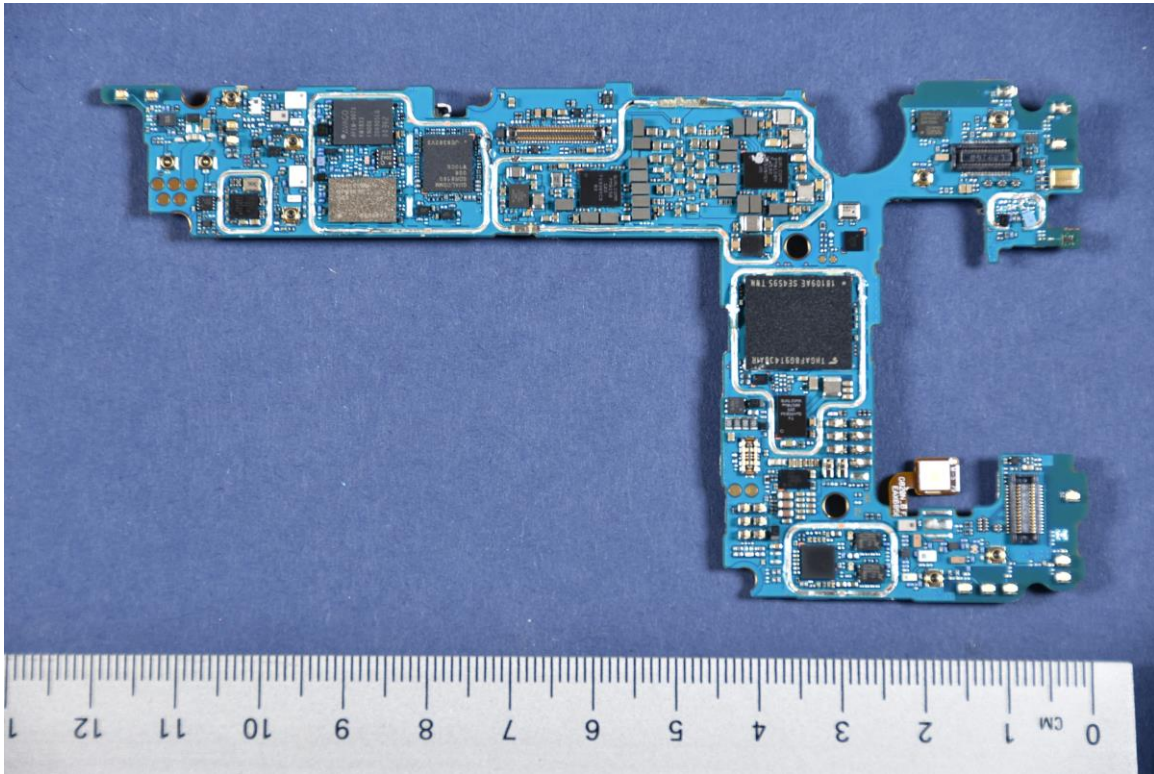

INTERNAL PHOTOGRAPHS

	<p>LG Electronics USA, Inc. FCC ID: ZNFG820UM</p>	<p>Model: LM-G820UM</p>
<p>Internal Photos</p>	<p>EUT Type: Portable Handset</p>	<p>Page 1 of 6</p>

	<p>LG Electronics USA, Inc. FCC ID: ZNFG820UM</p>	<p>Model: LM-G820UM</p>
<p>Internal Photos</p>	<p>EUT Type: Portable Handset</p>	<p>Page 4 of 6</p>

	<p>LG Electronics USA, Inc. FCC ID: ZNFG820UM</p>	<p>Model: LM-G820UM</p>
<p>Internal Photos</p>	<p>EUT Type: Portable Handset</p>	<p>Page 6 of 6</p>