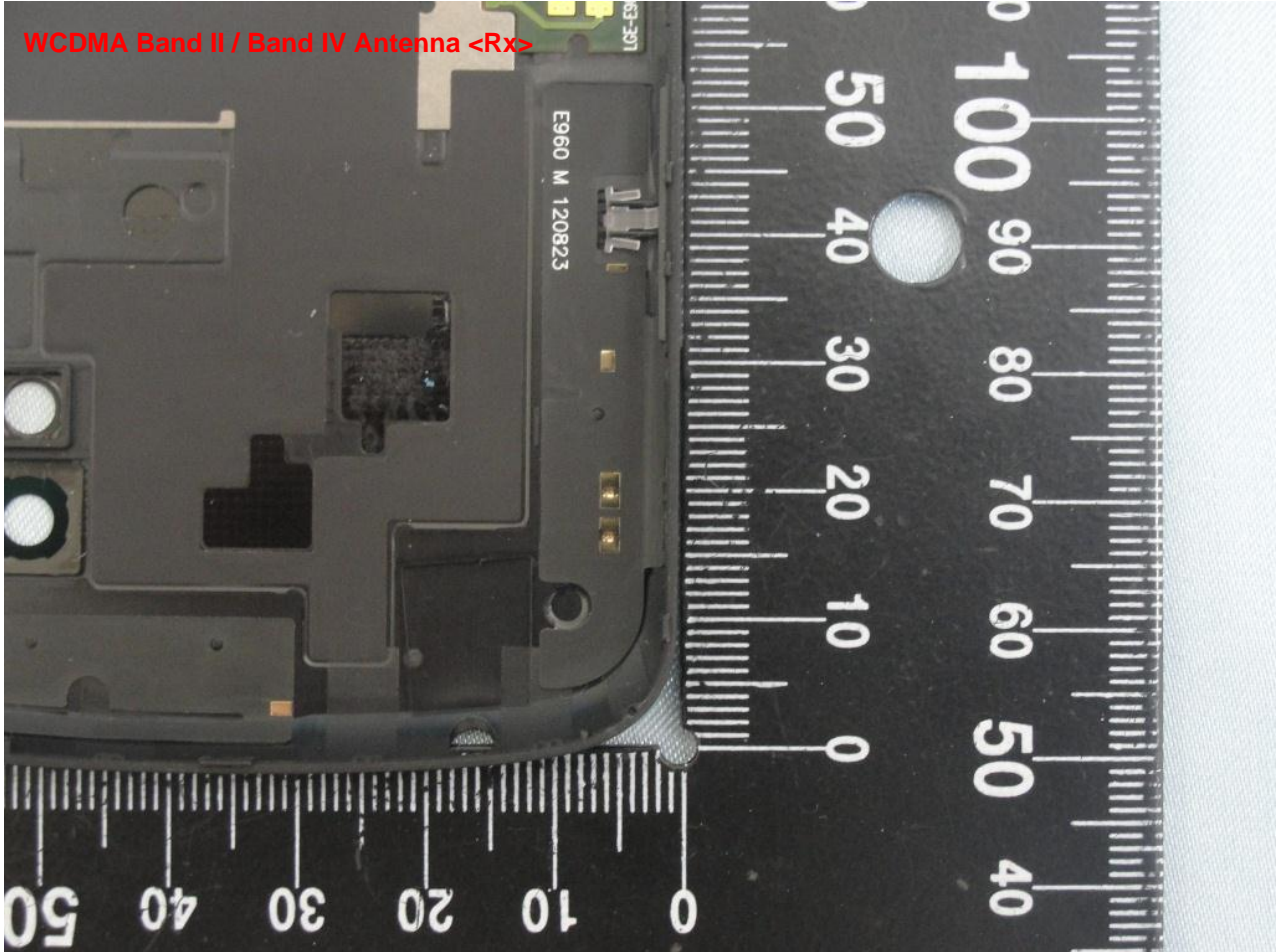

Brand Name: LG / Model Name: LG-E960, E960, LGE960 / Marketing Name: LG-E960