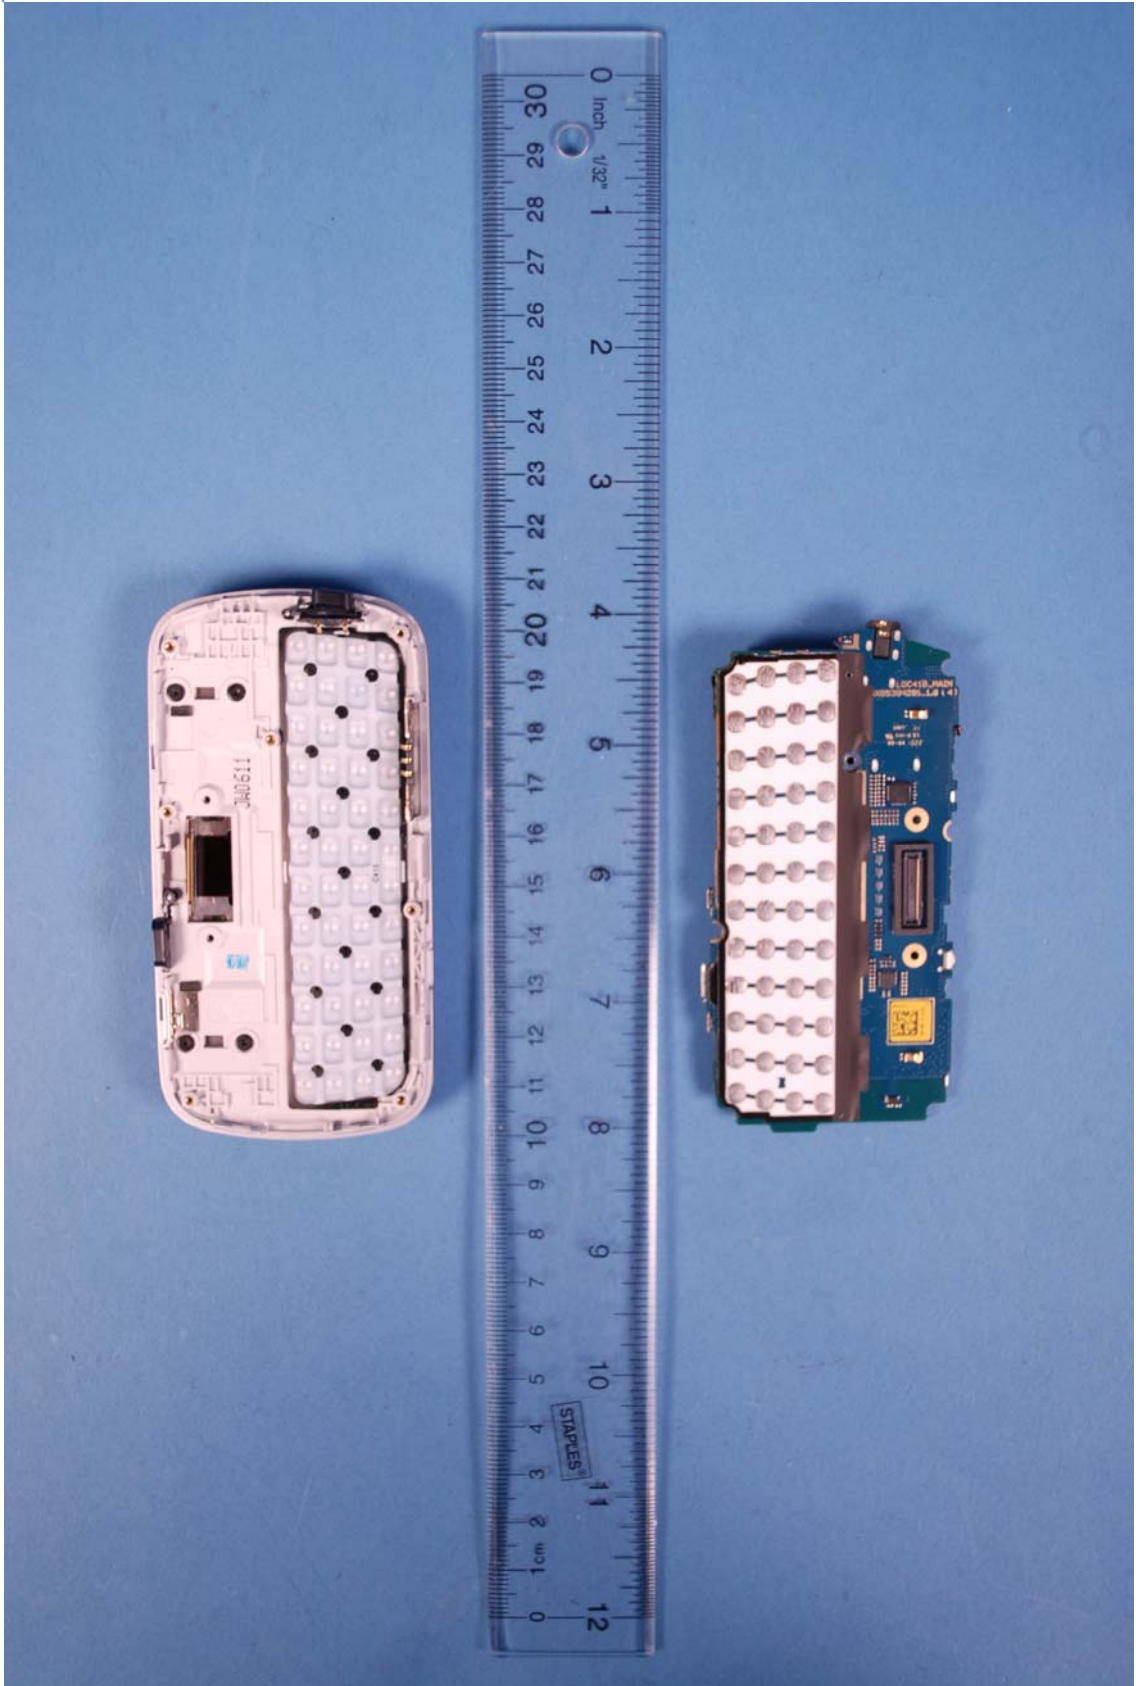

INTERNAL PHOTOGRAPHS

	LG ELECTRONICS FCC ID: ZNFC410	Model: C410
Internal Photos	EUT Type: Portable Handset	Page 1 of 8

	LG ELECTRONICS FCC ID: ZNFC410	Model: C410
Internal Photos	EUT Type: Portable Handset	Page 2 of 8

	<p>LG ELECTRONICS FCC ID: ZNFC410</p>	<p>Model: C410</p>
<p>Internal Photos</p>	<p>EUT Type: Portable Handset</p>	<p>Page 3 of 8</p>

 PCTEST ENGINEERING LABORATORY, INC.	LG ELECTRONICS FCC ID: ZNFC410	Model: C410
Internal Photos	EUT Type: Portable Handset	Page 4 of 8

	LG ELECTRONICS FCC ID: ZNFC410	Model: C410
Internal Photos	EUT Type: Portable Handset	Page 5 of 8

	LG ELECTRONICS FCC ID: ZNFC410	Model: C410
Internal Photos	EUT Type: Portable Handset	Page 6 of 8

	<p>LG ELECTRONICS FCC ID: ZNFC410</p>	<p>Model: C410</p>
<p>Internal Photos</p>	<p>EUT Type: Portable Handset</p>	<p>Page 7 of 8</p>

	<p>LG ELECTRONICS FCC ID: ZNFC410</p>	<p>Model: C410</p>
<p>Internal Photos</p>	<p>EUT Type: Portable Handset</p>	<p>Page 8 of 8</p>