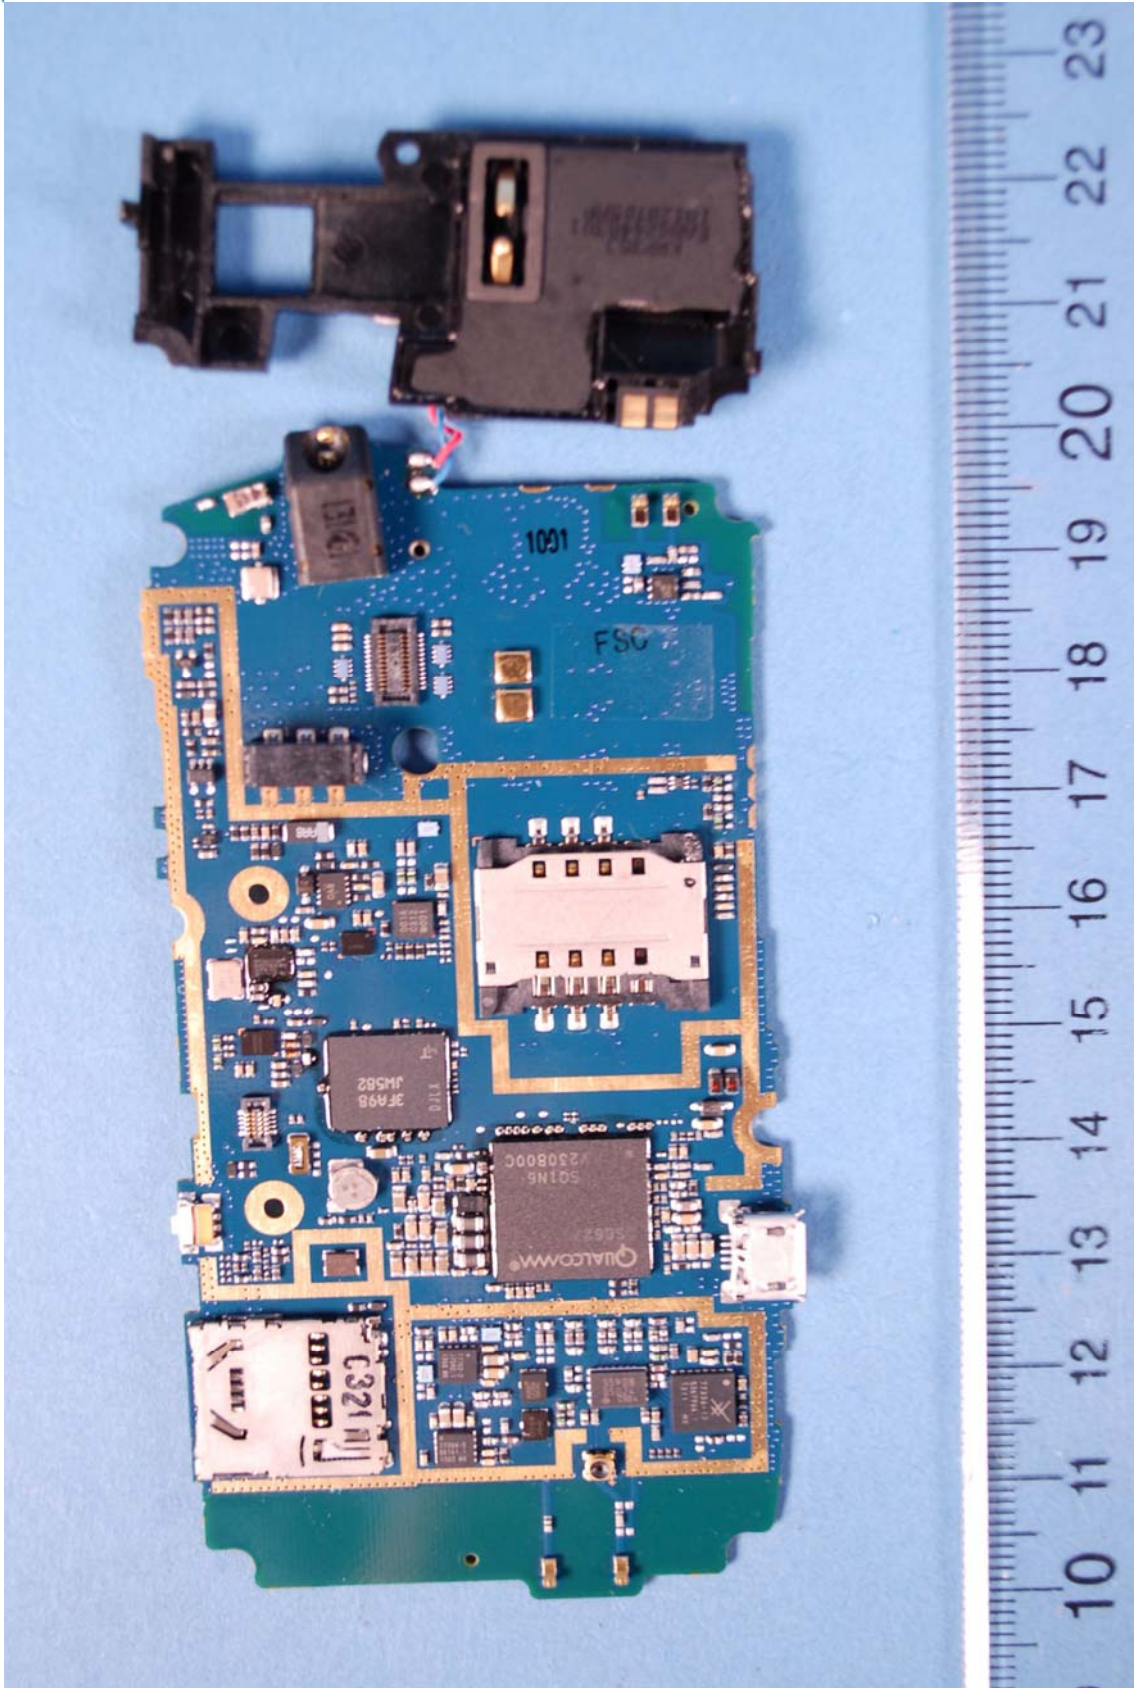

INTERNAL PHOTOGRAPHS

	LG ELECTRONICS FCC ID: ZNFC410	Model: C410
Internal Photos	EUT Type: Portable Handset	Page 1 of 8

	LG ELECTRONICS FCC ID: ZNFC410	Model: C410
Internal Photos	EUT Type: Portable Handset	Page 2 of 8

	<p>LG ELECTRONICS FCC ID: ZNFC410</p>	<p>Model: C410</p>
<p>Internal Photos</p>	<p>EUT Type: Portable Handset</p>	<p>Page 3 of 8</p>

 PCTEST ENGINEERING LABORATORY, INC.	LG ELECTRONICS FCC ID: ZNFC410	Model: C410
Internal Photos	EUT Type: Portable Handset	Page 4 of 8

	LG ELECTRONICS FCC ID: ZNFC410	Model: C410
Internal Photos	EUT Type: Portable Handset	Page 5 of 8

	LG ELECTRONICS FCC ID: ZNFC410	Model: C410
Internal Photos	EUT Type: Portable Handset	Page 6 of 8

	<p>LG ELECTRONICS FCC ID: ZNFC410</p>	<p>Model: C410</p>
<p>Internal Photos</p>	<p>EUT Type: Portable Handset</p>	<p>Page 7 of 8</p>

	<p>LG ELECTRONICS FCC ID: ZNFC410</p>	<p>Model: C410</p>
<p>Internal Photos</p>	<p>EUT Type: Portable Handset</p>	<p>Page 8 of 8</p>