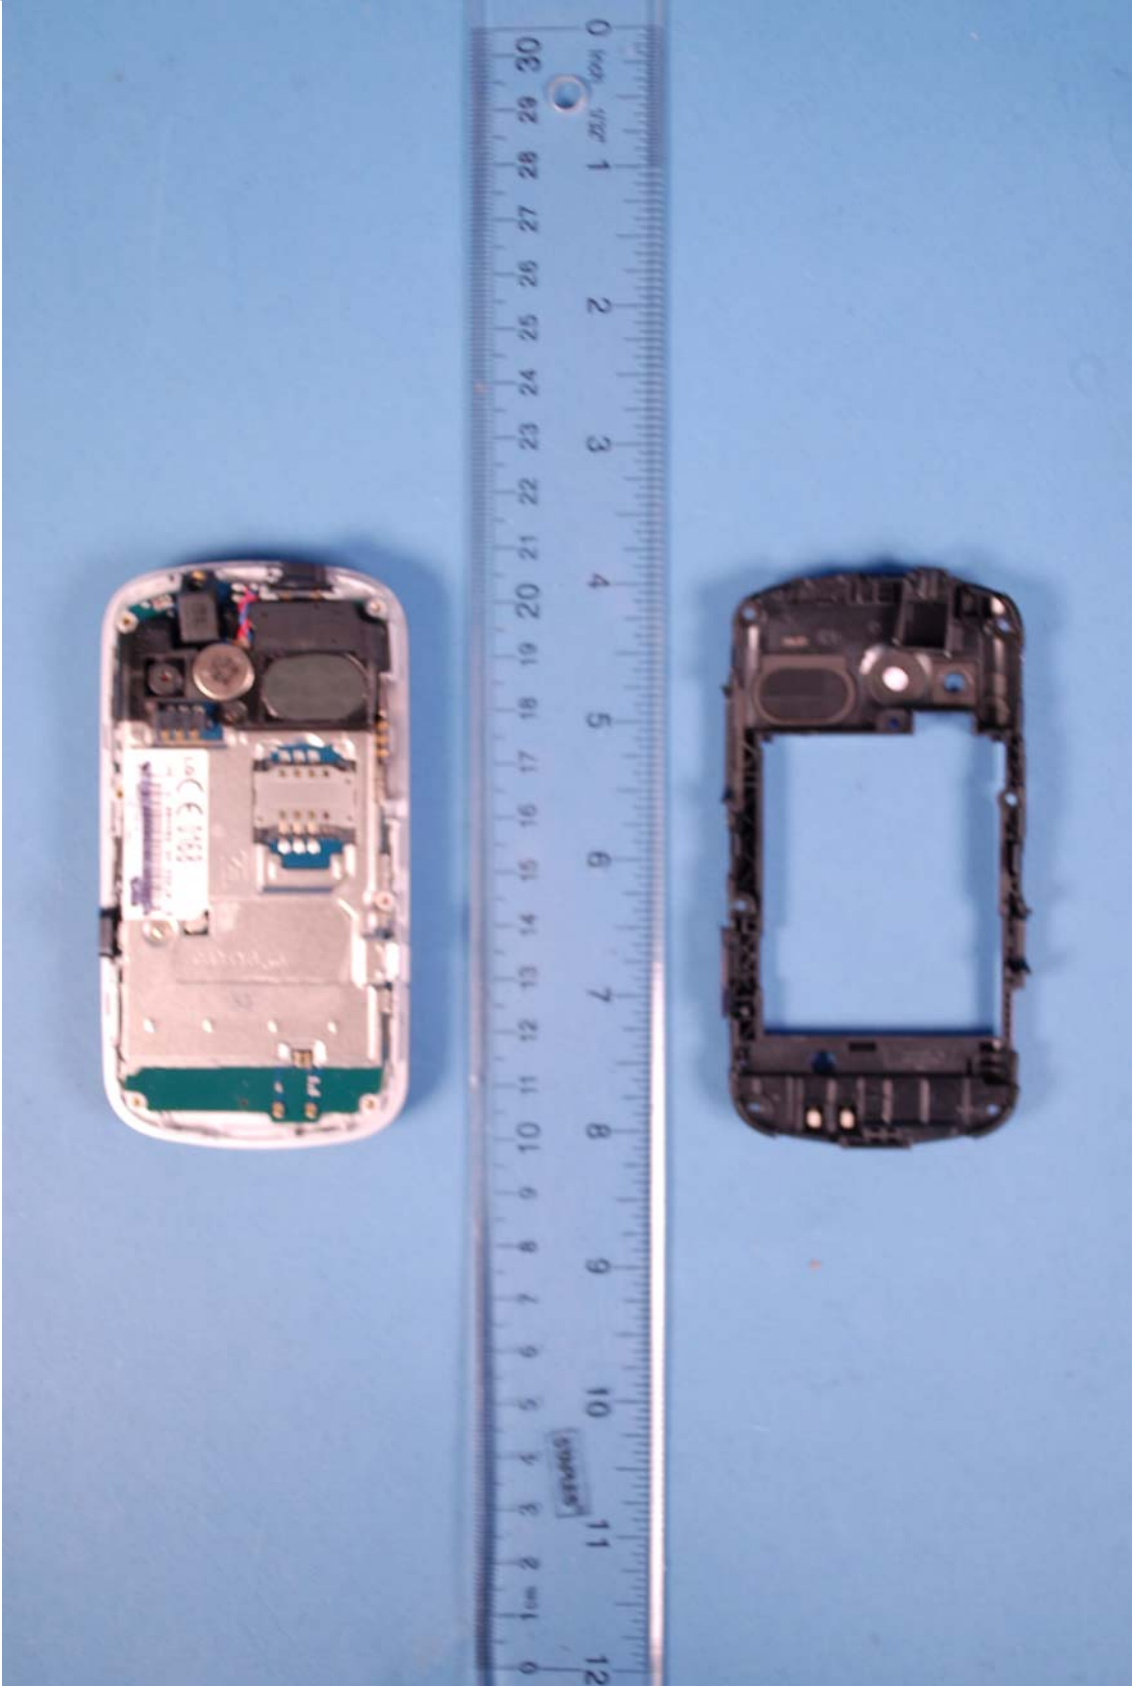

INTERNAL PHOTOGRAPHS

	LG ELECTRONICS FCC ID: ZNFC410	Model: C410
Internal Photos	EUT Type: Portable Handset	Page 1 of 8

	LG ELECTRONICS FCC ID: ZNFC410	Model: C410
Internal Photos	EUT Type: Portable Handset	Page 2 of 8

	<p>LG ELECTRONICS FCC ID: ZNFC410</p>	<p>Model: C410</p>
<p>Internal Photos</p>	<p>EUT Type: Portable Handset</p>	<p>Page 3 of 8</p>

 PCTEST ENGINEERING LABORATORY, INC.	LG ELECTRONICS FCC ID: ZNFC410	Model: C410
Internal Photos	EUT Type: Portable Handset	Page 4 of 8

	LG ELECTRONICS FCC ID: ZNFC410	Model: C410
Internal Photos	EUT Type: Portable Handset	Page 5 of 8

	LG ELECTRONICS FCC ID: ZNFC410	Model: C410
Internal Photos	EUT Type: Portable Handset	Page 6 of 8

	<p>LG ELECTRONICS FCC ID: ZNFC410</p>	<p>Model: C410</p>
<p>Internal Photos</p>	<p>EUT Type: Portable Handset</p>	<p>Page 7 of 8</p>

	<p>LG ELECTRONICS FCC ID: ZNFC410</p>	<p>Model: C410</p>
<p>Internal Photos</p>	<p>EUT Type: Portable Handset</p>	<p>Page 8 of 8</p>