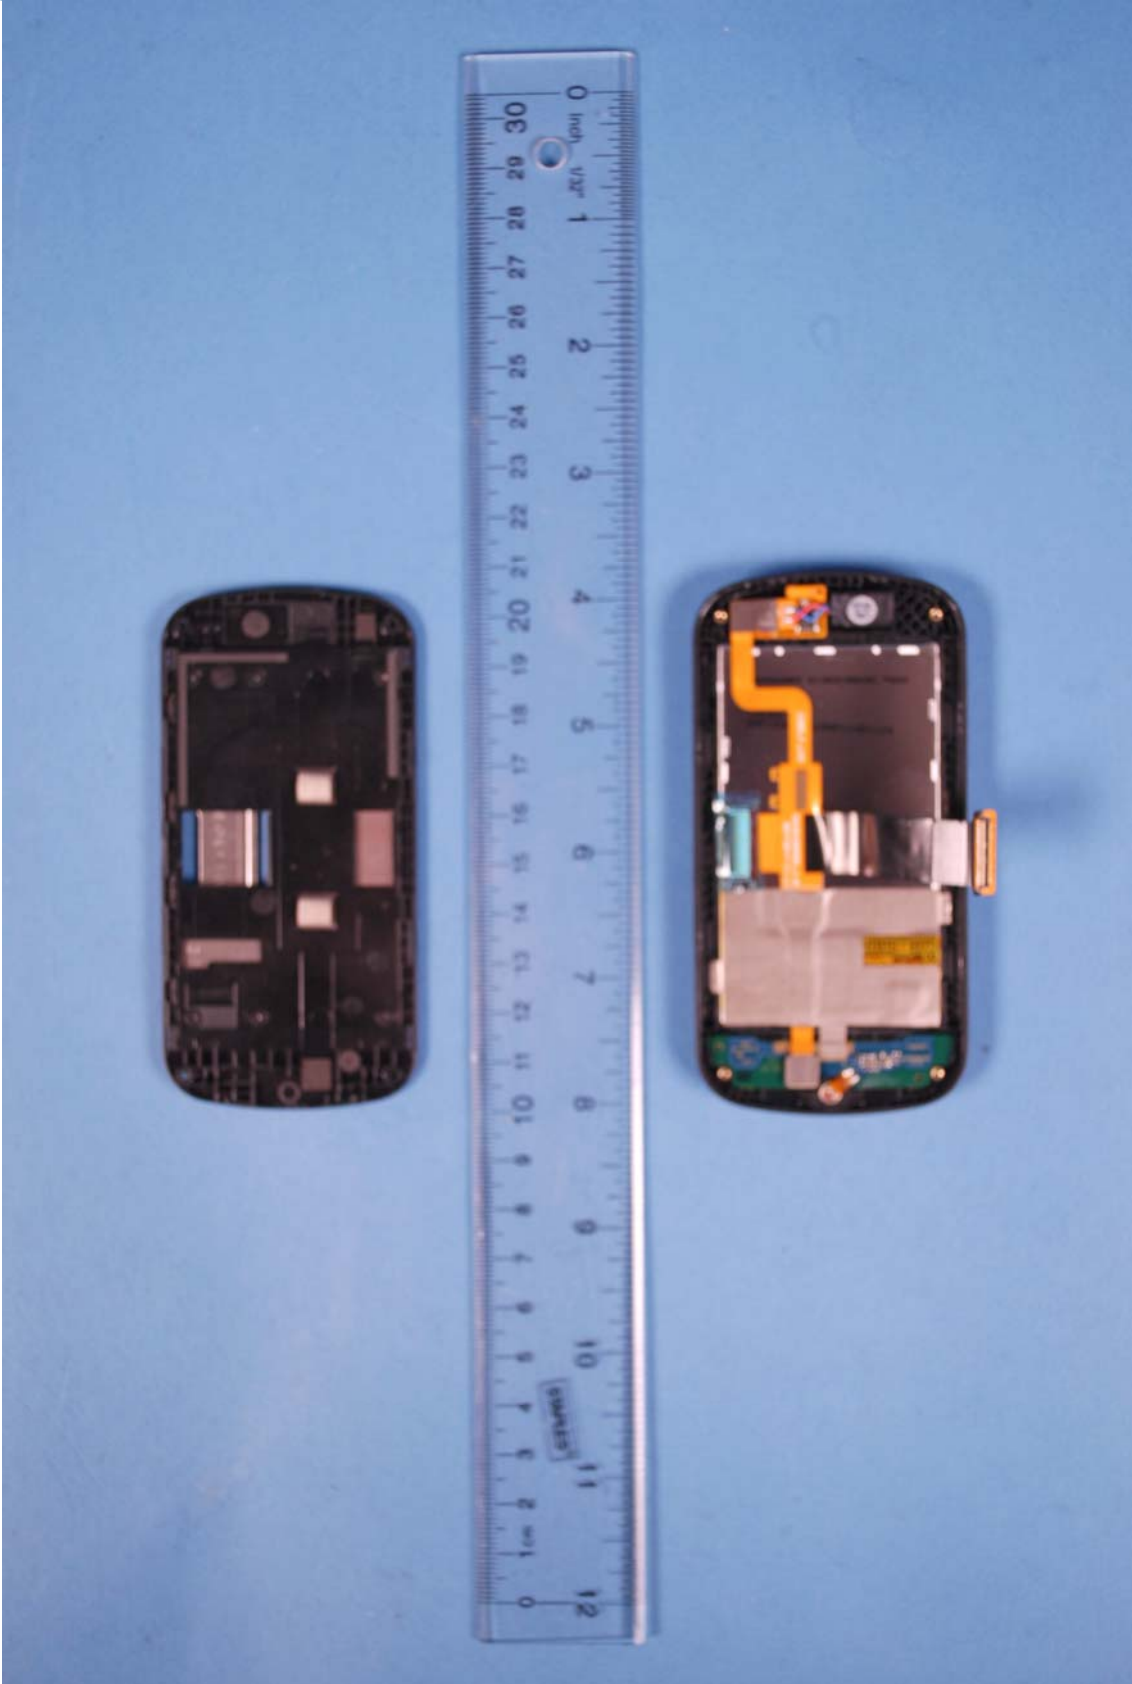

INTERNAL PHOTOGRAPHS

	LG ELECTRONICS FCC ID: ZNFC410	Model: C410
Internal Photos	EUT Type: Portable Handset	Page 1 of 8

	LG ELECTRONICS FCC ID: ZNFC410	Model: C410
Internal Photos	EUT Type: Portable Handset	Page 2 of 8

	<p>LG ELECTRONICS FCC ID: ZNFC410</p>	<p>Model: C410</p>
<p>Internal Photos</p>	<p>EUT Type: Portable Handset</p>	<p>Page 3 of 8</p>

 PCTEST ENGINEERING LABORATORY, INC.	LG ELECTRONICS FCC ID: ZNFC410	Model: C410
Internal Photos	EUT Type: Portable Handset	Page 4 of 8

	LG ELECTRONICS FCC ID: ZNFC410	Model: C410
Internal Photos	EUT Type: Portable Handset	Page 5 of 8

	LG ELECTRONICS FCC ID: ZNFC410	Model: C410
Internal Photos	EUT Type: Portable Handset	Page 6 of 8

	<p>LG ELECTRONICS FCC ID: ZNFC410</p>	<p>Model: C410</p>
<p>Internal Photos</p>	<p>EUT Type: Portable Handset</p>	<p>Page 7 of 8</p>

	<p>LG ELECTRONICS FCC ID: ZNFC410</p>	<p>Model: C410</p>
<p>Internal Photos</p>	<p>EUT Type: Portable Handset</p>	<p>Page 8 of 8</p>