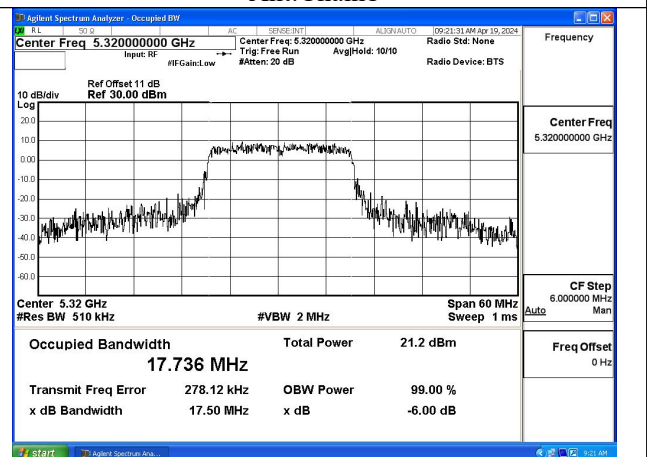

Mode:802.11ac VHT20 Frequency:5280MHz
Ant:Chain0

Mode:802.11ac VHT20 Frequency:5320MHz
Ant:Chain0

Mode:802.11ac VHT20 Frequency:5260MHz
Ant:Chain1

Mode:802.11ac VHT20 Frequency:5280MHz
Ant:Chain1

Mode:802.11ac VHT20 Frequency:5320MHz
Ant:Chain1