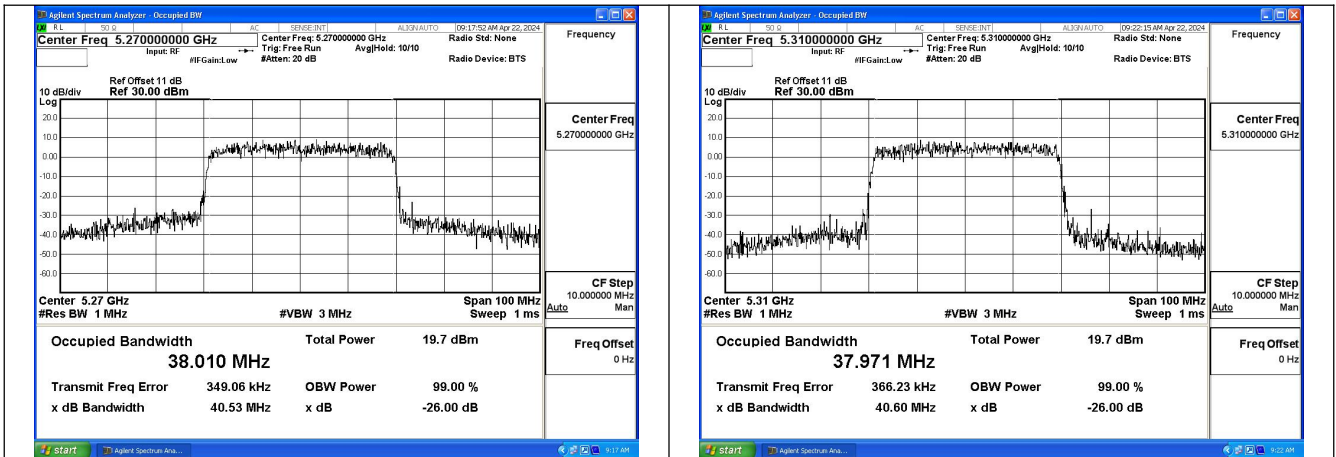

Test Mode: 802.11ax HE40

Mode:802.11ax HE40 Frequency:5270MHz Ant:Chain0

Mode:802.11ax HE40 Frequency:5310MHz Ant:Chain0