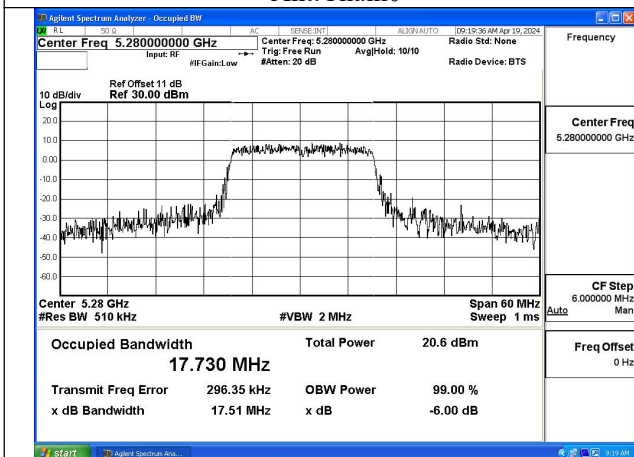

Mode:802.11ac VHT20 Frequency:5280MHz
Ant:Chain1