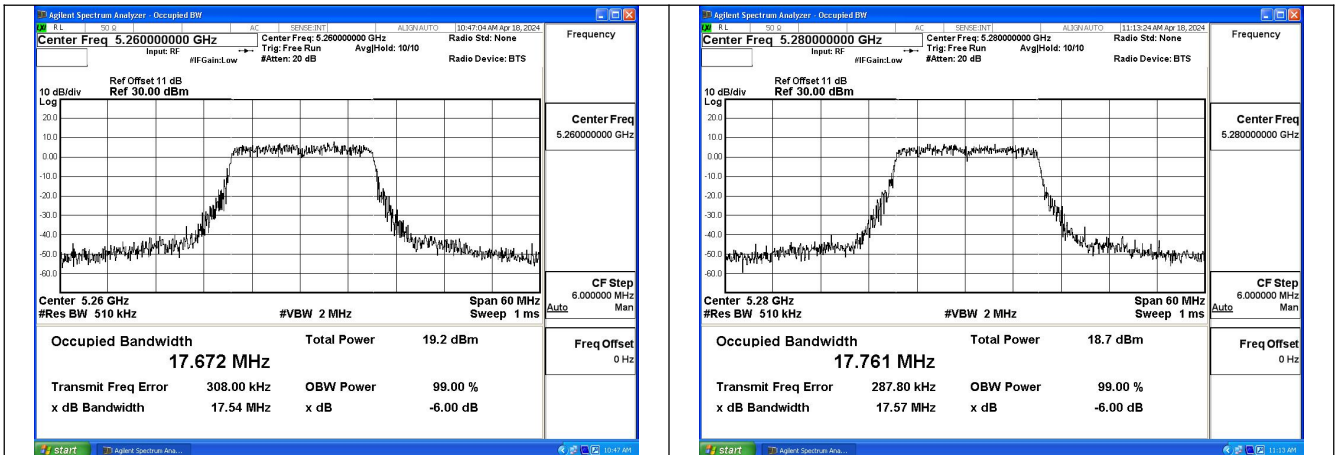

Test Mode: 802.11a

Mode:802.11a Frequency:5260MHz Ant:Chain0

Mode:802.11a Frequency:5280MHz Ant:Chain0

Mode:802.11a Frequency:5320MHz Ant:Chain0

Mode:802.11a Frequency:5260MHz Ant:Chain1

Mode:802.11a Frequency:5280MHz Ant:Chain1

Mode:802.11a Frequency:5320MHz Ant:Chain1

Test Mode: 802.11n HT20

Mode:802.11n HT20 Frequency:5260MHz Ant:Chain0

Mode:802.11n HT20 Frequency:5280MHz Ant:Chain0

Mode:802.11n HT20 Frequency:5320MHz Ant:Chain0