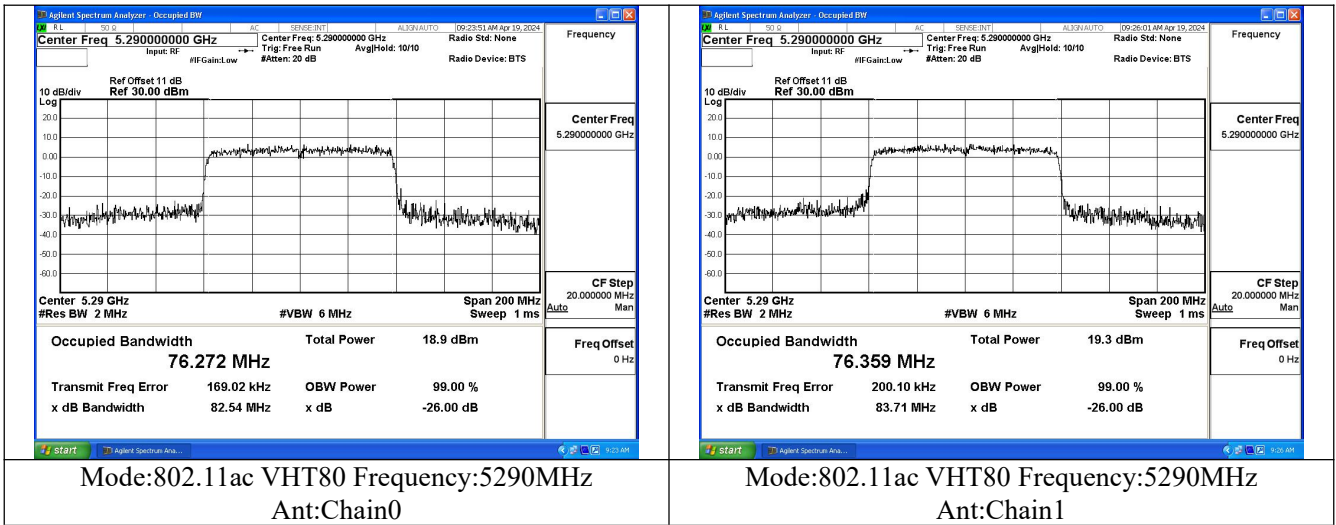

Test Mode: 802.11ac VHT80