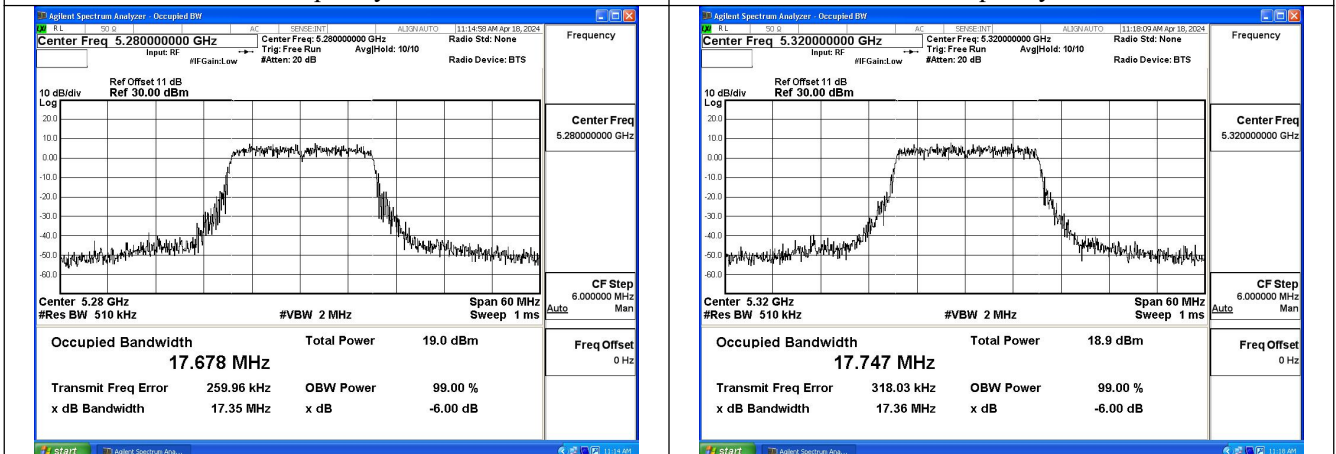

Mode:802.11a Frequency:5320MHz Ant:Chain1

Test Mode: 802.11n HT20

Mode:802.11n HT20 Frequency:5260MHz Ant:Chain0

Mode:802.11n HT20 Frequency:5280MHz Ant:Chain0

Mode:802.11n HT20 Frequency:5320MHz Ant:Chain0

Mode:802.11n HT20 Frequency:5260MHz Ant:Chain1

Mode:802.11n HT20 Frequency:5280MHz Ant:Chain1

Mode:802.11n HT20 Frequency:5320MHz Ant:Chain1

Test Mode: 802.11ac VHT20

Mode:802.11ac VHT20 Frequency:5260MHz
Ant:Chain0