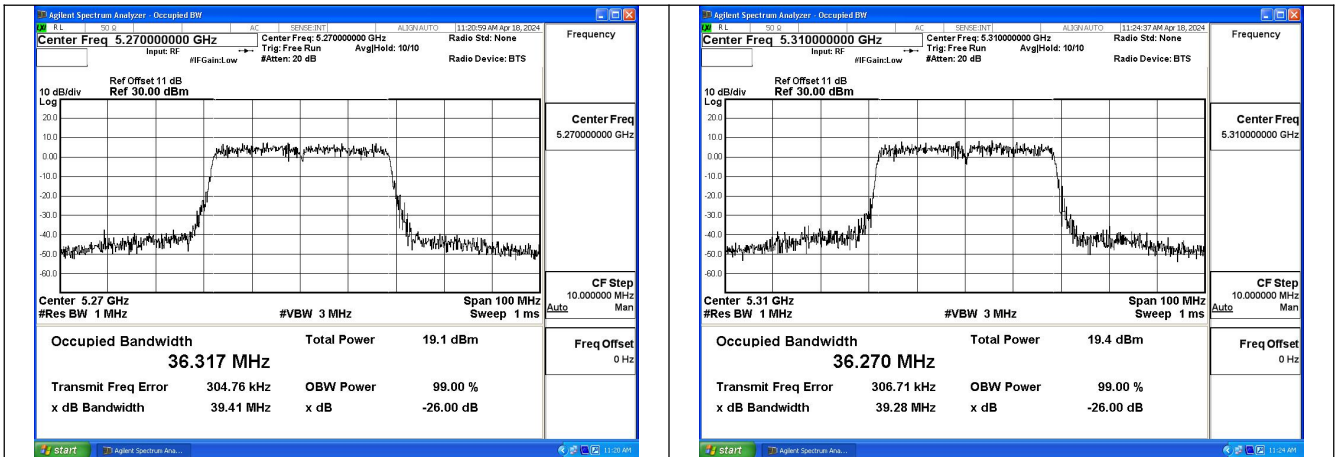

Test Mode: 802.11n HT40