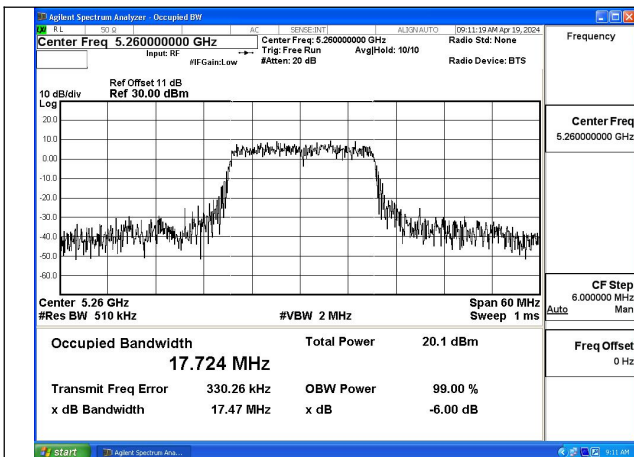

Test Mode: 802.11ac VHT20

Mode:802.11ac VHT20 Frequency:5260MHz
Ant:Chain0