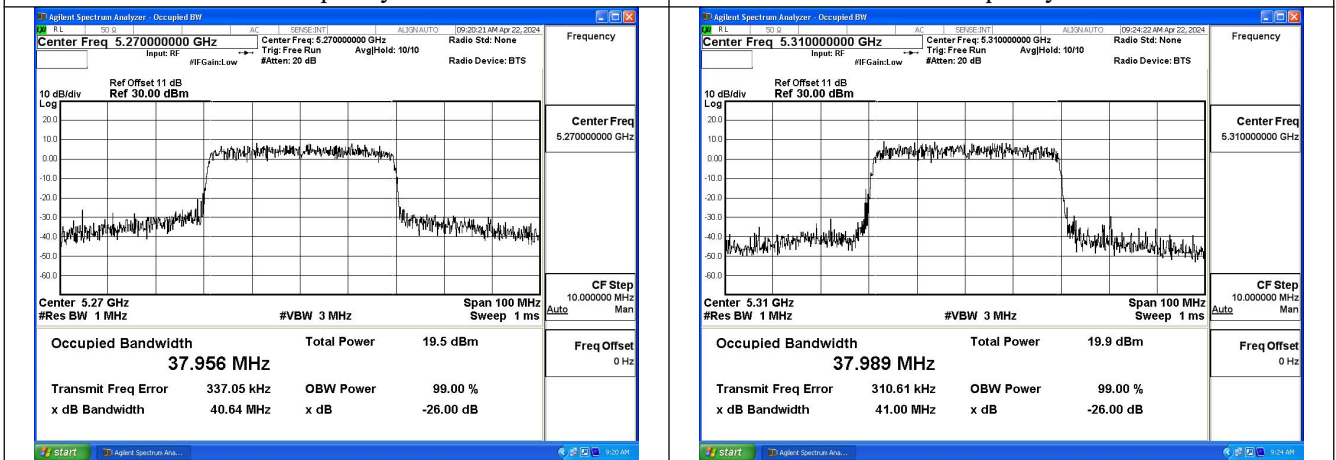

Mode:802.11n HT40 Frequency:5270MHz Ant:Chain1

Mode:802.11n HT40 Frequency:5310MHz Ant:Chain1

Test Mode: 802.11ac VHT40

Test Mode: 802.11ax HE40

Mode:802.11ax HE40 Frequency:5270MHz Ant:Chain0

Mode:802.11ax HE40 Frequency:5310MHz Ant:Chain0