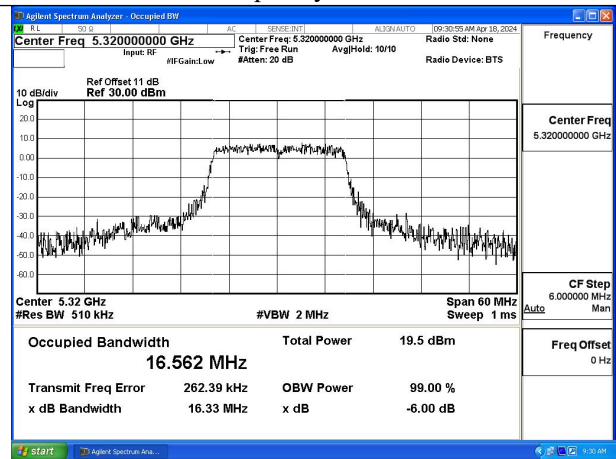

Test Mode: 802.11a

Mode:802.11a Frequency:5260MHz Ant:Chain0

Mode:802.11a Frequency:5280MHz Ant:Chain0

Mode:802.11a Frequency:5320MHz Ant:Chain0

Mode:802.11a Frequency:5260MHz Ant:Chain1

Mode:802.11a Frequency:5280MHz Ant:Chain1