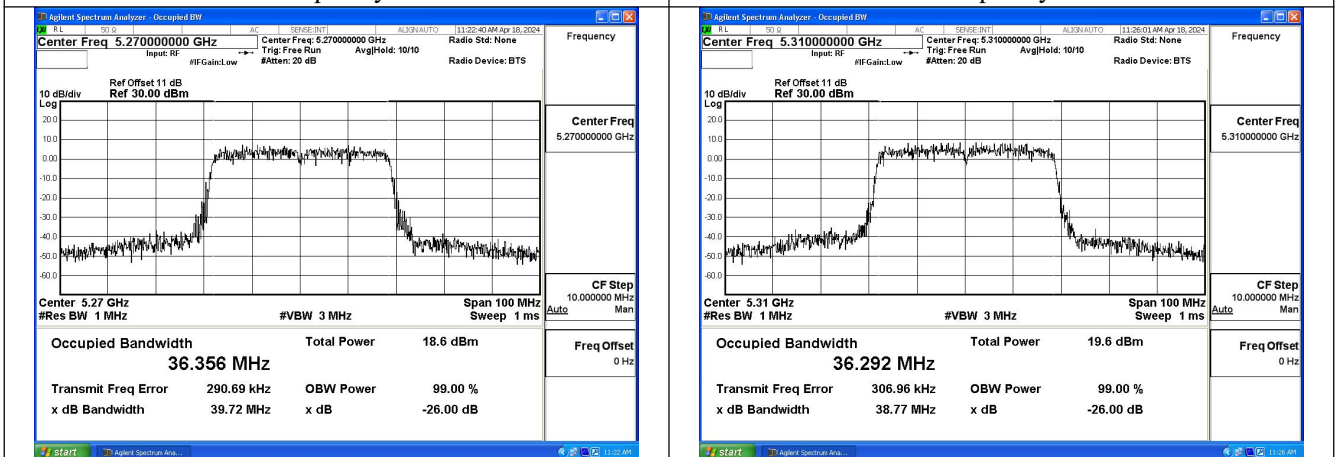

Mode:802.11ax HE20 Frequency:5280MHz Ant:Chain1

Mode:802.11ax HE20 Frequency:5320MHz Ant:Chain1

Test Mode: 802.11n HT40

Mode:802.11n HT40 Frequency:5270MHz Ant:Chain0

Mode:802.11n HT40 Frequency:5310MHz Ant:Chain0