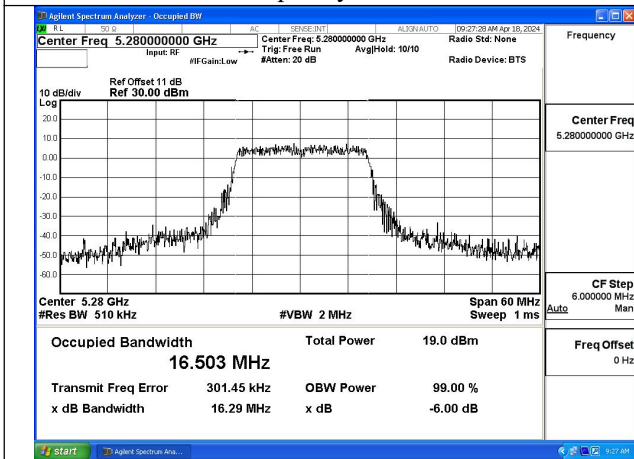

Test Mode: 802.11a

Mode:802.11a Frequency:5260MHz Ant:Chain0

Mode:802.11a Frequency:5280MHz Ant:Chain0

Mode:802.11a Frequency:5320MHz Ant:Chain0

Mode:802.11a Frequency:5260MHz Ant:Chain1

Mode:802.11a Frequency:5280MHz Ant:Chain1