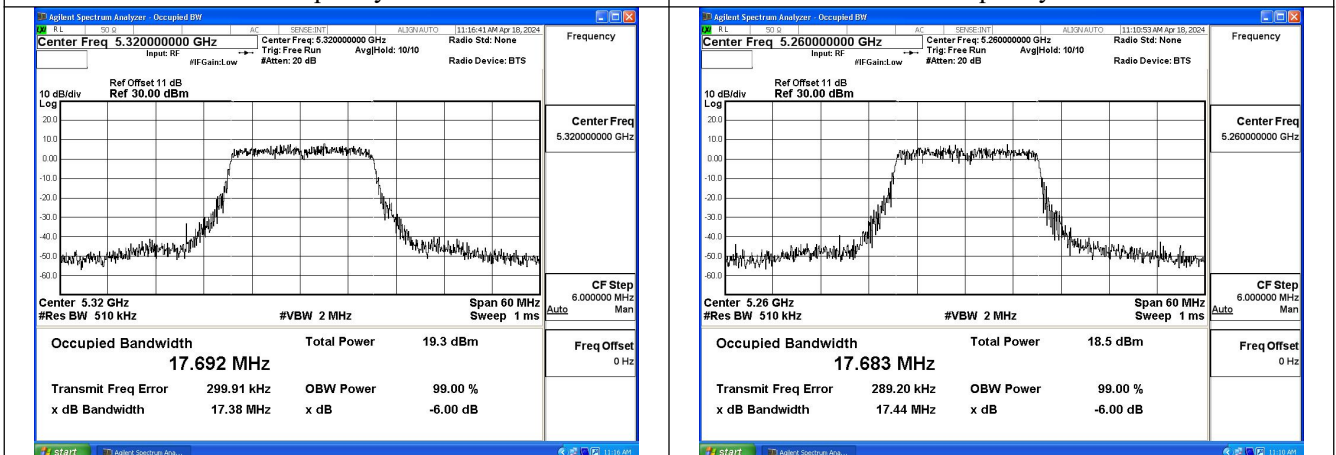

Test Mode: 802.11a

Mode:802.11a Frequency:5260MHz Ant:Chain0

Mode:802.11a Frequency:5280MHz Ant:Chain0

Mode:802.11a Frequency:5320MHz Ant:Chain0

Mode:802.11a Frequency:5260MHz Ant:Chain1

Mode:802.11a Frequency:5280MHz Ant:Chain1

Mode:802.11a Frequency:5320MHz Ant:Chain1

Test Mode: 802.11n HT20

Mode:802.11n HT20 Frequency:5260MHz Ant:Chain0

Mode:802.11n HT20 Frequency:5280MHz Ant:Chain0

Mode:802.11n HT20 Frequency:5320MHz Ant:Chain0