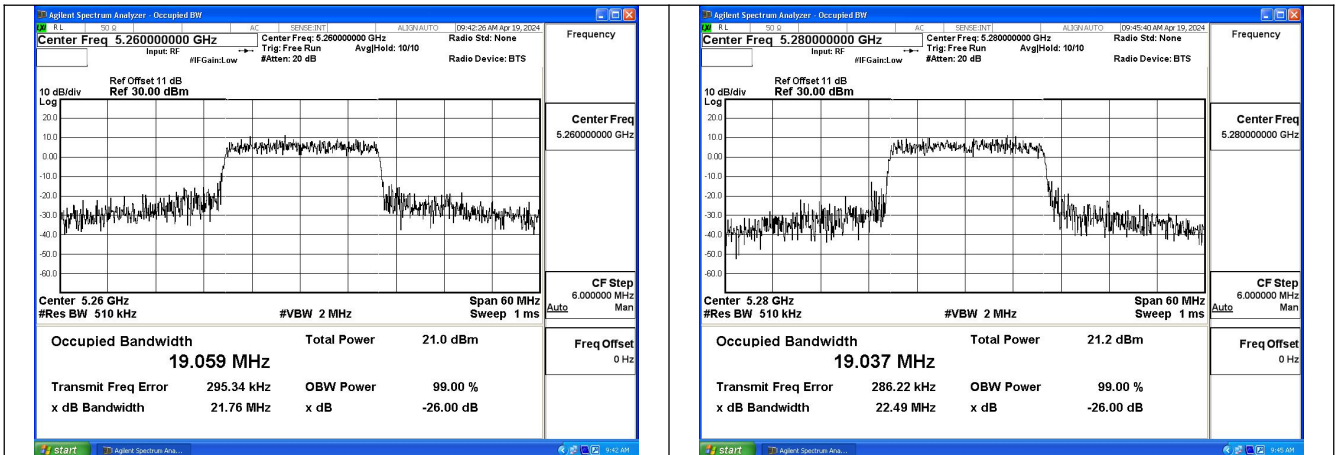

Test Mode: 802.11ax HE20

Mode:802.11ax HE20 Frequency:5260MHz Ant:Chain0

Mode:802.11ax HE20 Frequency:5280MHz Ant:Chain0

Mode:802.11ax HE20 Frequency:5320MHz Ant:Chain0

Mode:802.11ax HE20 Frequency:5260MHz Ant:Chain1