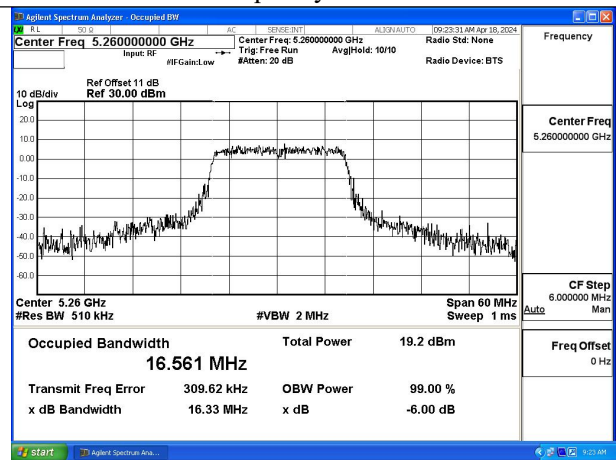

Test Mode: 802.11a

Mode:802.11a Frequency:5260MHz Ant:Chain0

Mode:802.11a Frequency:5280MHz Ant:Chain0

Mode:802.11a Frequency:5320MHz Ant:Chain0

Mode:802.11a Frequency:5260MHz Ant:Chain1

Mode:802.11a Frequency:5280MHz Ant:Chain1