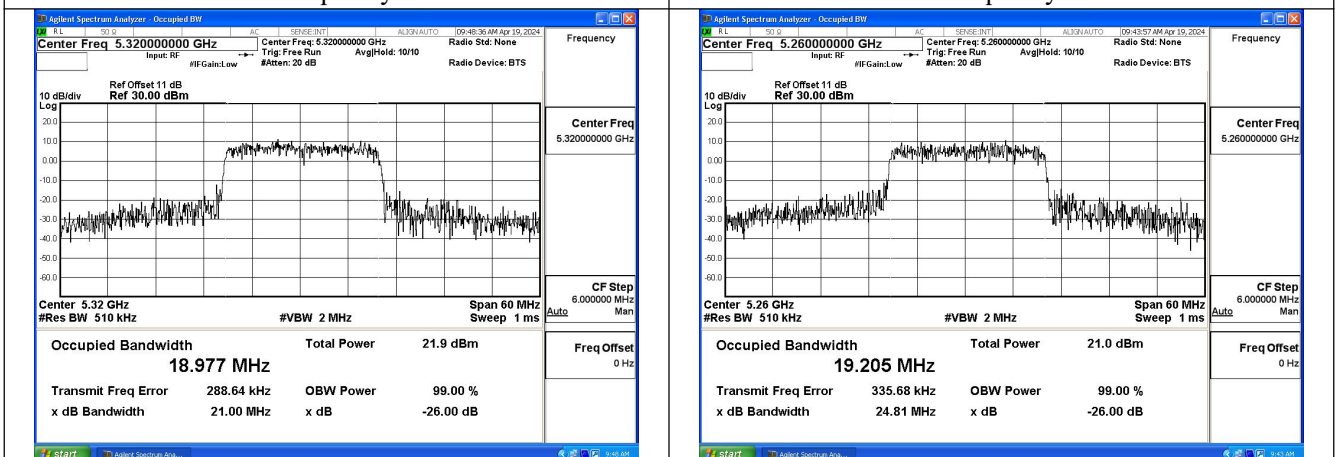

Test Mode: 802.11ax HE20

Mode:802.11ax HE20 Frequency:5260MHz Ant:Chain0

Mode:802.11ax HE20 Frequency:5280MHz Ant:Chain0

Mode:802.11ax HE20 Frequency:5320MHz Ant:Chain0

Mode:802.11ax HE20 Frequency:5260MHz Ant:Chain1