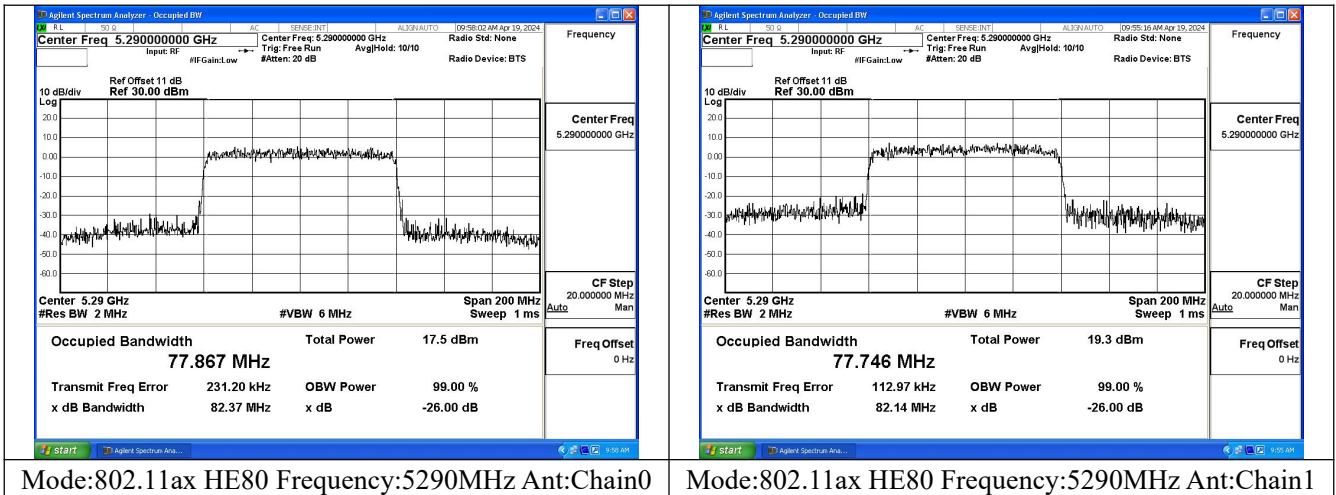

Test Mode: 802.11ax HE80

Mode:802.11ax HE80 Frequency:5290MHz Ant:Chain0

Mode:802.11ax HE80 Frequency:5290MHz Ant:Chain1