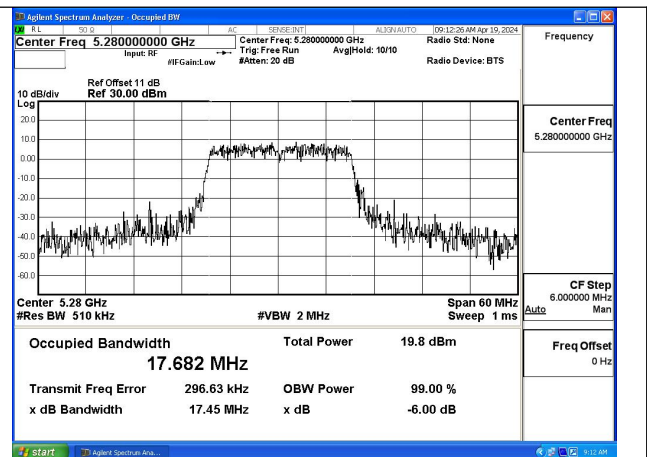

Mode:802.11n HT20 Frequency:5260MHz Ant:Chain1

Mode:802.11n HT20 Frequency:5280MHz Ant:Chain1

Mode:802.11n HT20 Frequency:5320MHz Ant:Chain1

Test Mode: 802.11ac VHT20

Mode:802.11ac VHT20 Frequency:5260MHz
Ant:Chain0

Mode:802.11ac VHT20 Frequency:5280MHz
Ant:Chain0

Mode:802.11ac VHT20 Frequency:5320MHz
Ant:Chain0

Mode:802.11ac VHT20 Frequency:5260MHz
Ant:Chain1

Mode:802.11ac VHT20 Frequency:5280MHz
Ant:Chain1

Mode:802.11ac VHT20 Frequency:5320MHz
Ant:Chain1