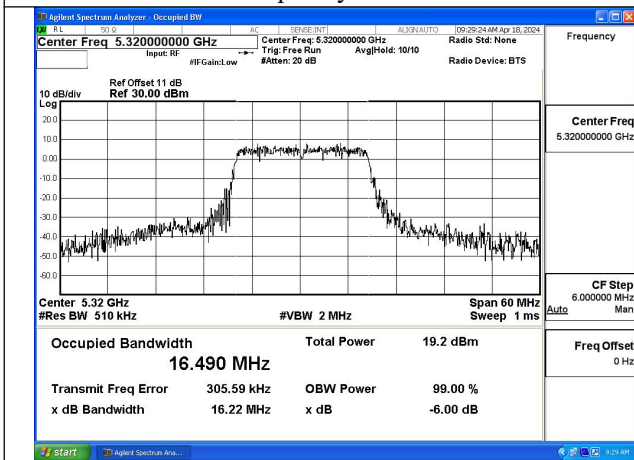

Mode:802.11a Frequency:5320MHz Ant:Chain0