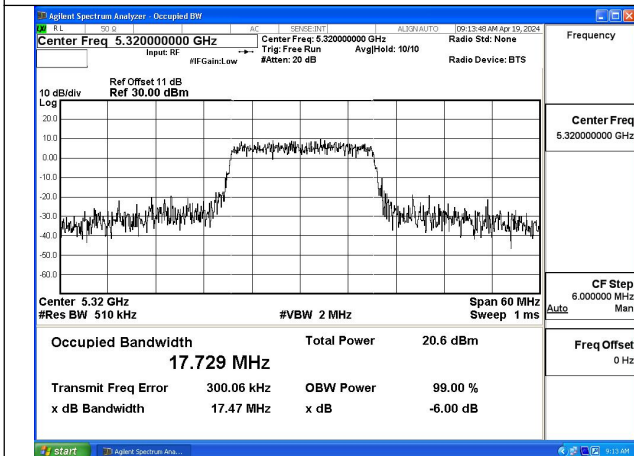

Mode:802.11ac VHT20 Frequency:5320MHz
Ant:Chain0