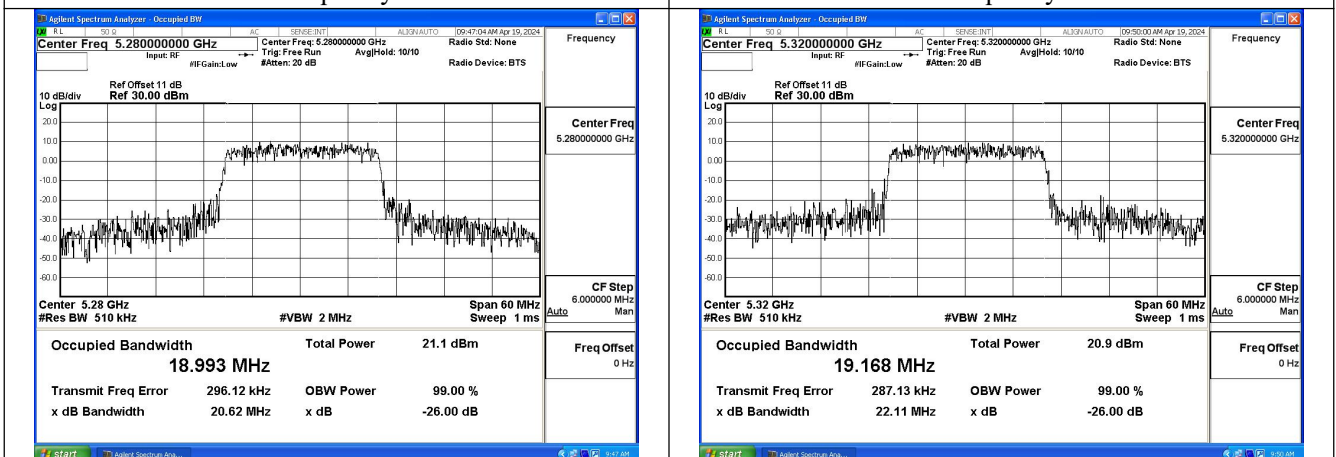

Test Mode: 802.11ax HE20

Mode:802.11ax HE20 Frequency:5260MHz Ant:Chain0

Mode:802.11ax HE20 Frequency:5280MHz Ant:Chain0

Mode:802.11ax HE20 Frequency:5320MHz Ant:Chain0

Mode:802.11ax HE20 Frequency:5260MHz Ant:Chain1