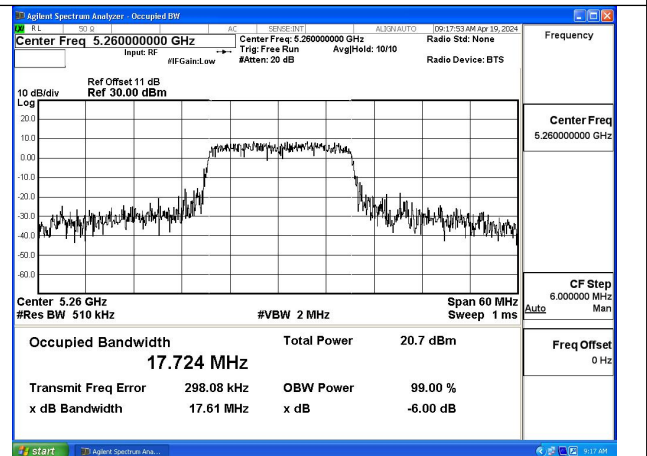

Mode:802.11n HT20 Frequency:5260MHz Ant:Chain1

Mode:802.11n HT20 Frequency:5280MHz Ant:Chain1

Mode:802.11n HT20 Frequency:5320MHz Ant:Chain1

Test Mode: 802.11ac VHT20

Mode:802.11ac VHT20 Frequency:5260MHz
Ant:Chain0

Mode:802.11ac VHT20 Frequency:5280MHz
Ant:Chain0

Mode:802.11ac VHT20 Frequency:5320MHz
Ant:Chain0

Mode:802.11ac VHT20 Frequency:5260MHz
Ant:Chain1

Mode:802.11ac VHT20 Frequency:5280MHz
Ant:Chain1

Mode:802.11ac VHT20 Frequency:5320MHz
Ant:Chain1