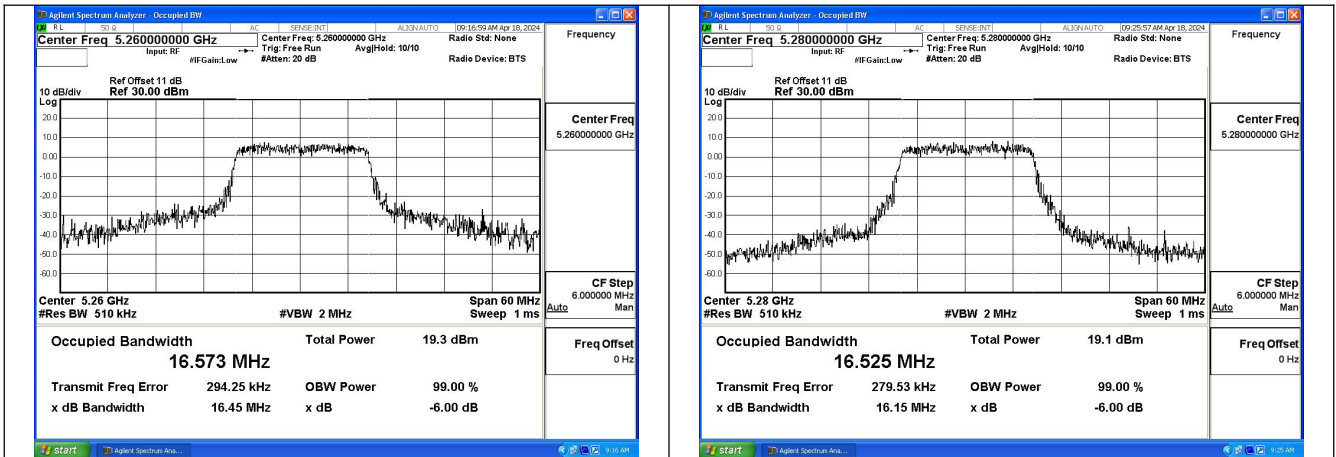

Test Mode: 802.11a

Mode:802.11a Frequency:5260MHz Ant:Chain0

Mode:802.11a Frequency:5280MHz Ant:Chain0