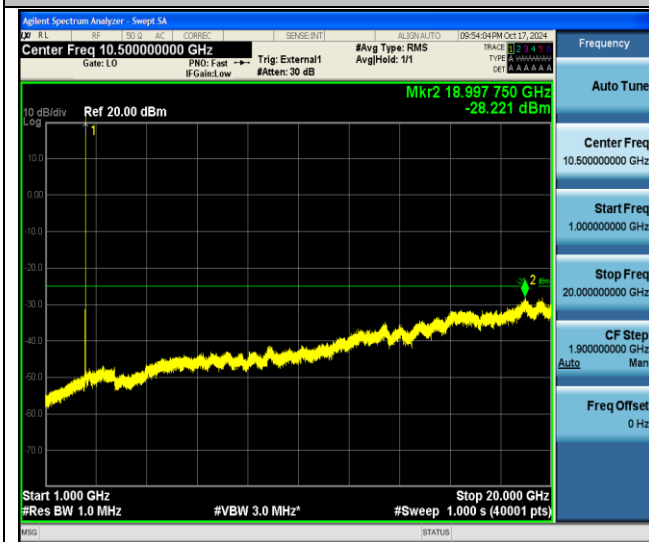

Conducted Spurious Emission

Test Graphs