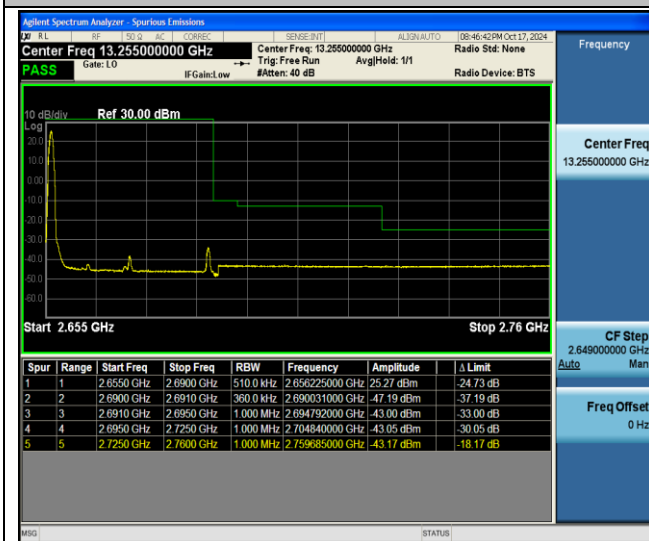

41-41-15MHz-20MHz-QPSK@QPSK-QPSK@QPSK-41319-41490-1RB#0@75RB#0-0RB#0@100RB#0-PASS