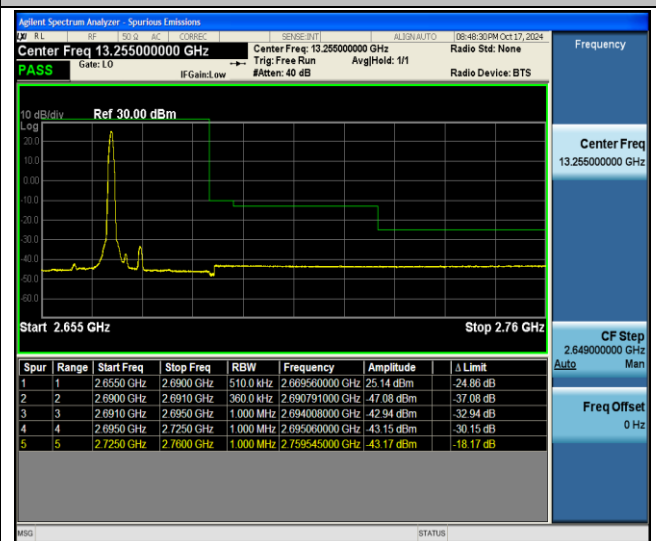

41-41-15MHz-20MHz-QPSK@QPSK-QPSK@QPSK-41319-41490-1RB#74@75RB#0-0RB#0@100RB#0-PASS