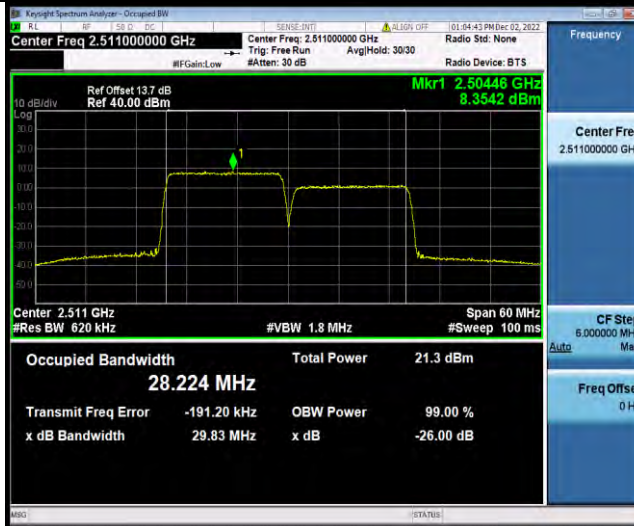

41-41-15MHz-15MHz-16QAM-16QAM-40545-40695-75RB#0-75RB#0