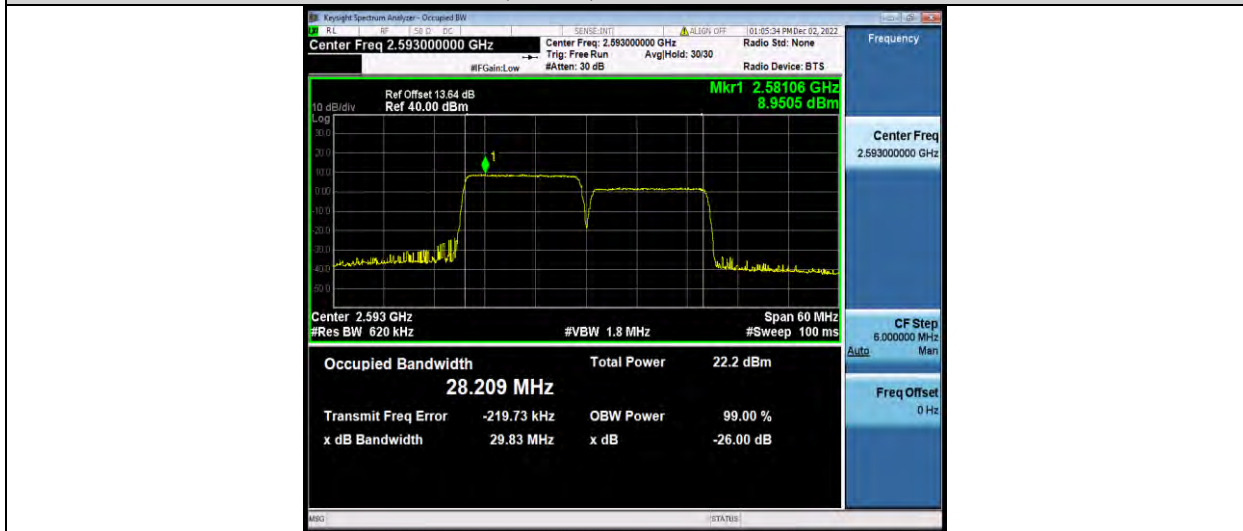

BUREAU VERITAS

Test Report No.: W7L-P23030016RF08

41-41-15MHz-15MHz-QPSK-QPSK-39725-39875-75RB#0-75RB#0

41-41-15MHz-15MHz-QPSK-QPSK-40545-40695-75RB#0-75RB#0

41-41-15MHz-15MHz-QPSK-QPSK-41365-41515-75RB#0-75RB#0