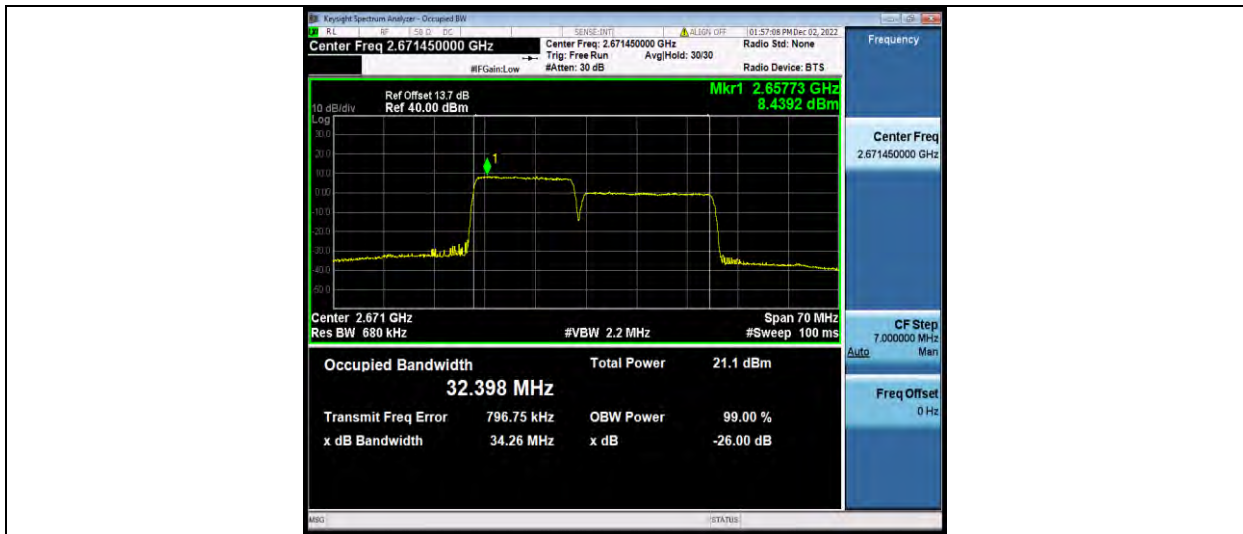

41-41-15MHz-20MHz-64QAM-64QAM-39728-39899-75RB#0-100RB#0

41-41-15MHz-20MHz-64QAM-64QAM-40523-40694-75RB#0-100RB#0

41-41-15MHz-20MHz-64QAM-64QAM-41319-41490-75RB#0-100RB#0

BUREAU VERITAS

Test Report No.: W7L-P23030016RF08