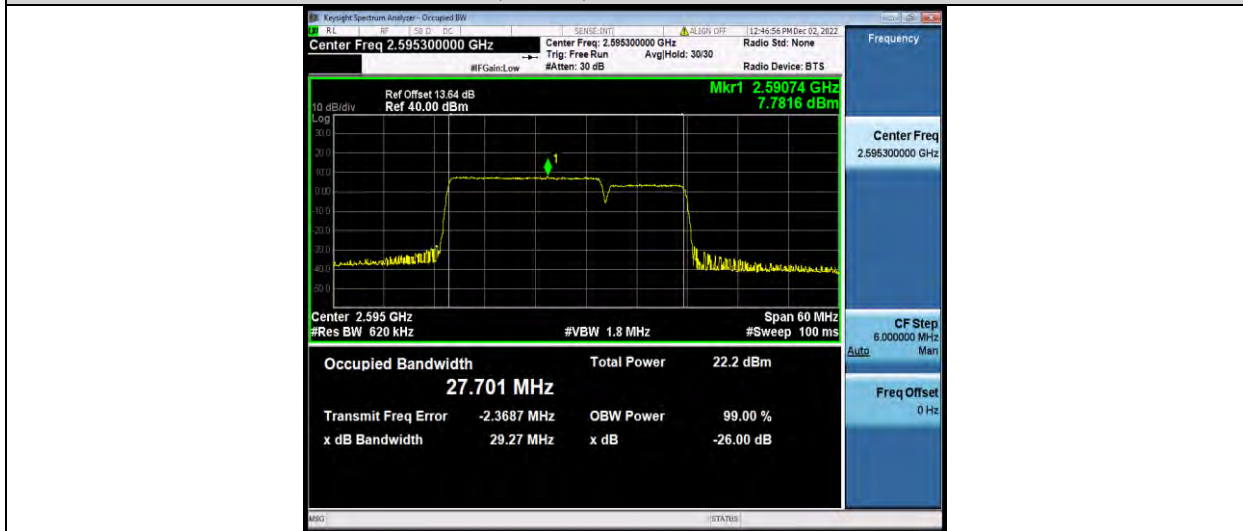

41-41-20MHz-10MHz-QPSK-QPSK-41391-41535-100RB#0-50RB#0