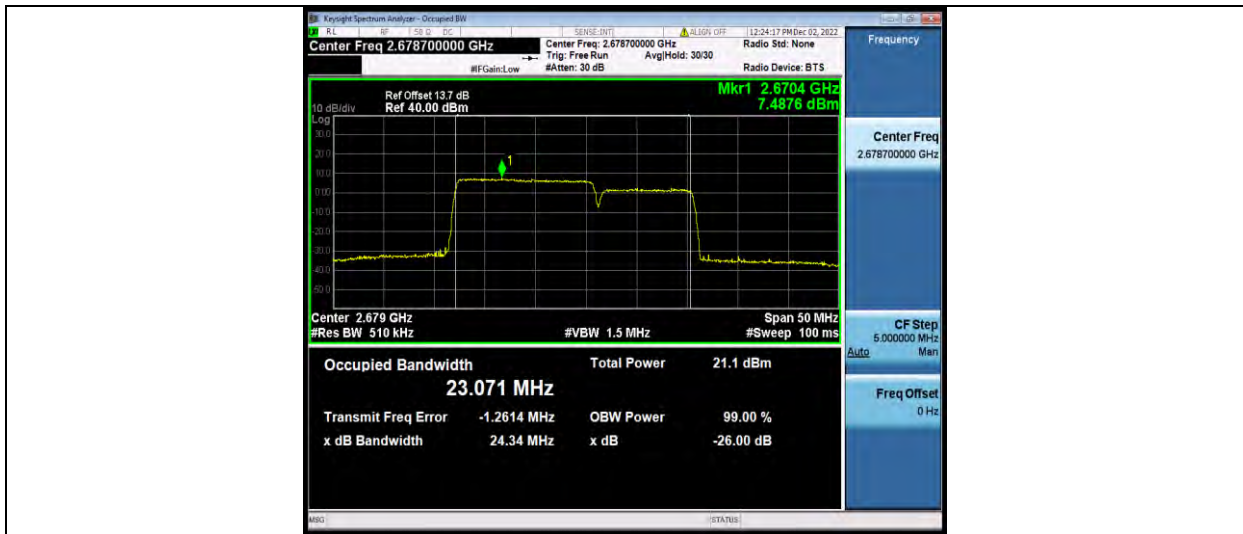

BUREAU VERITAS

Test Report No.: W7L-P23030016RF08

41-41-15MHz-10MHz-64QAM-64QAM-39725-39845-75RB#0-50RB#0