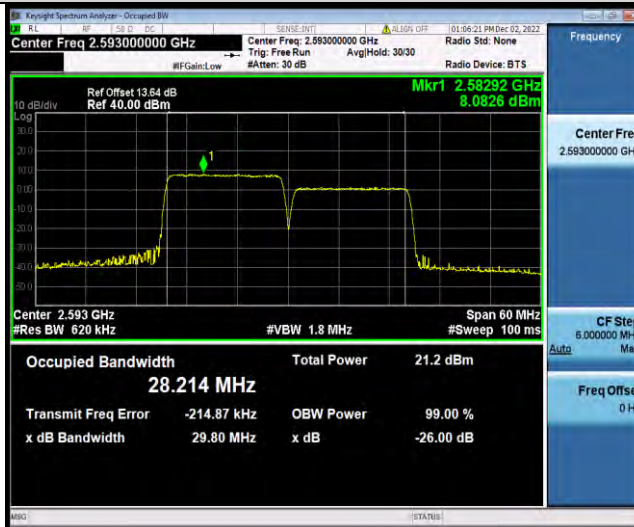

BUREAU VERITAS

Test Report No.: W7L-P23030016RF08

41-41-15MHz-15MHz-64QAM-64QAM-39725-39875-75RB#0-75RB#0

41-41-15MHz-15MHz-64QAM-64QAM-40545-40695-75RB#0-75RB#0

41-41-15MHz-15MHz-64QAM-64QAM-41365-41515-75RB#0-75RB#0