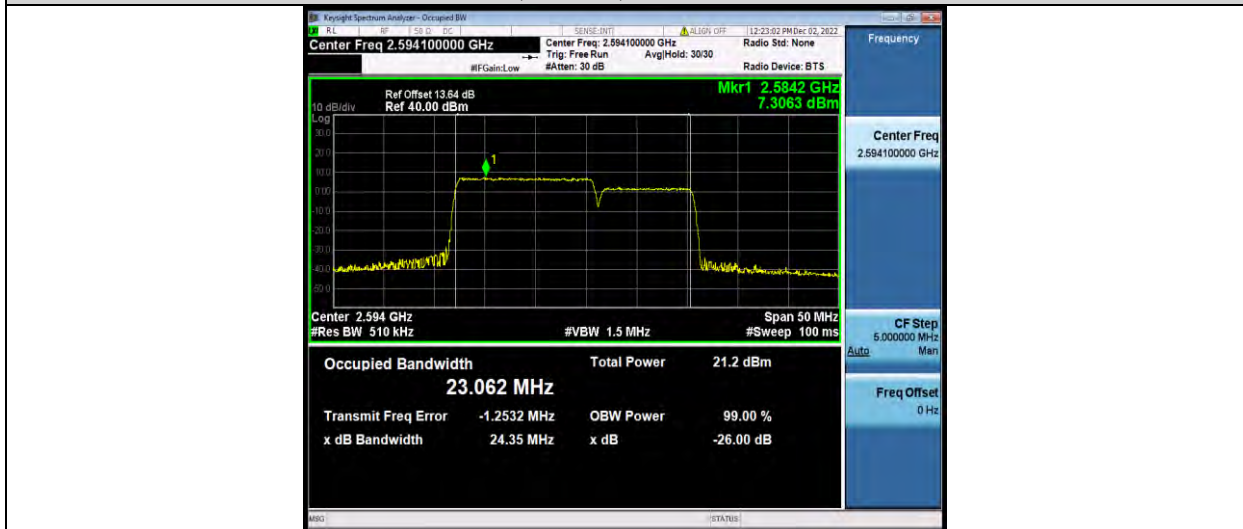

BUREAU VERITAS

Test Report No.: W7L-P23030016RF08

41-41-15MHz-10MHz-16QAM-16QAM-39725-39845-75RB#0-50RB#0

41-41-15MHz-10MHz-16QAM-16QAM-40571-40691-75RB#0-50RB#0

41-41-15MHz-10MHz-16QAM-16QAM-41417-41537-75RB#0-50RB#0