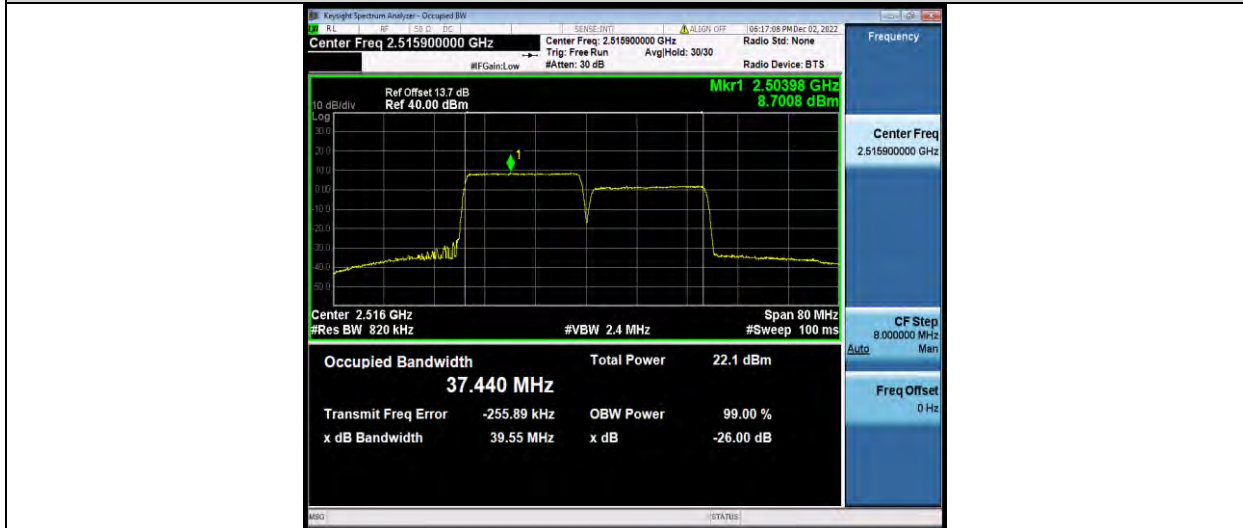

41-41-20MHz-20MHz-QPSK-QPSK-40521-40719-100RB#0-100RB#0