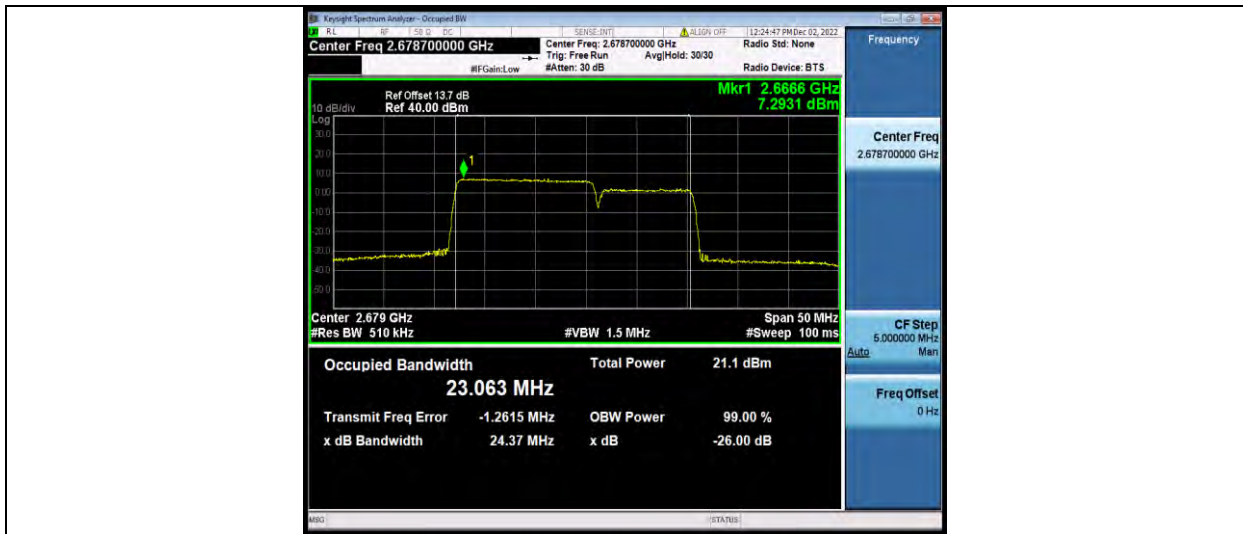

BUREAU VERITAS

Test Report No.: W7L-P23030016RF08

41-41-15MHz-15MHz-QPSK-QPSK-39725-39875-75RB#0-75RB#0