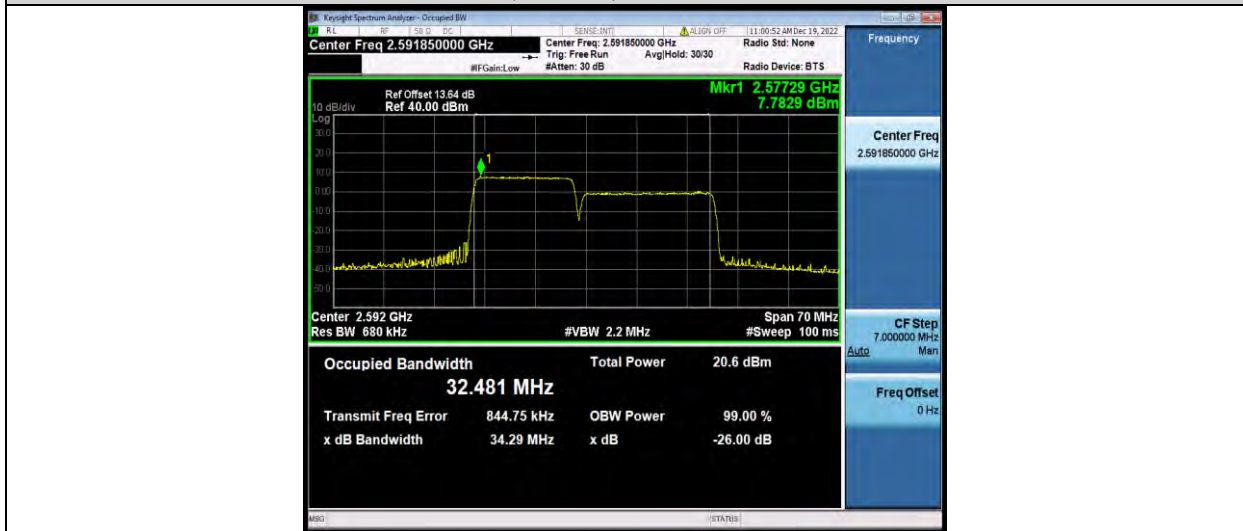

41-41-15MHz-20MHz-64QAM-64QAM-41319-41490-75RB#0-100RB#0