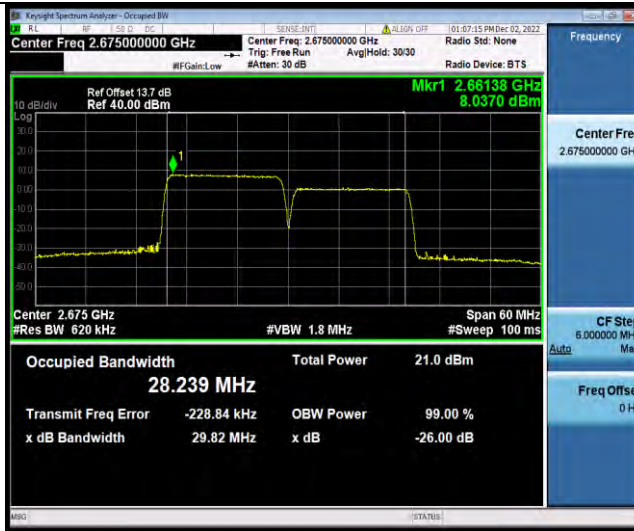

BUREAU VERITAS

Test Report No.: W7L-P23030016RF08

41-41-15MHz-15MHz-64QAM-64QAM-39725-39875-75RB#0-75RB#0