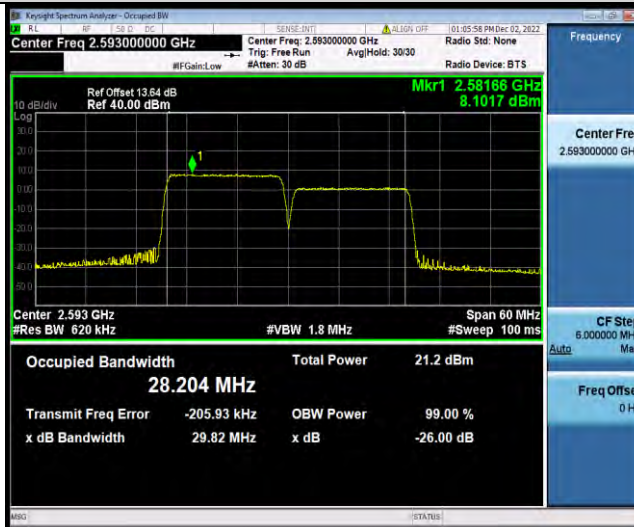

BUREAU VERITAS

Test Report No.: W7L-P23030016RF08

41-41-15MHz-15MHz-16QAM-16QAM-39725-39875-75RB#0-75RB#0

41-41-15MHz-15MHz-16QAM-16QAM-40545-40695-75RB#0-75RB#0

41-41-15MHz-15MHz-16QAM-16QAM-41365-41515-75RB#0-75RB#0