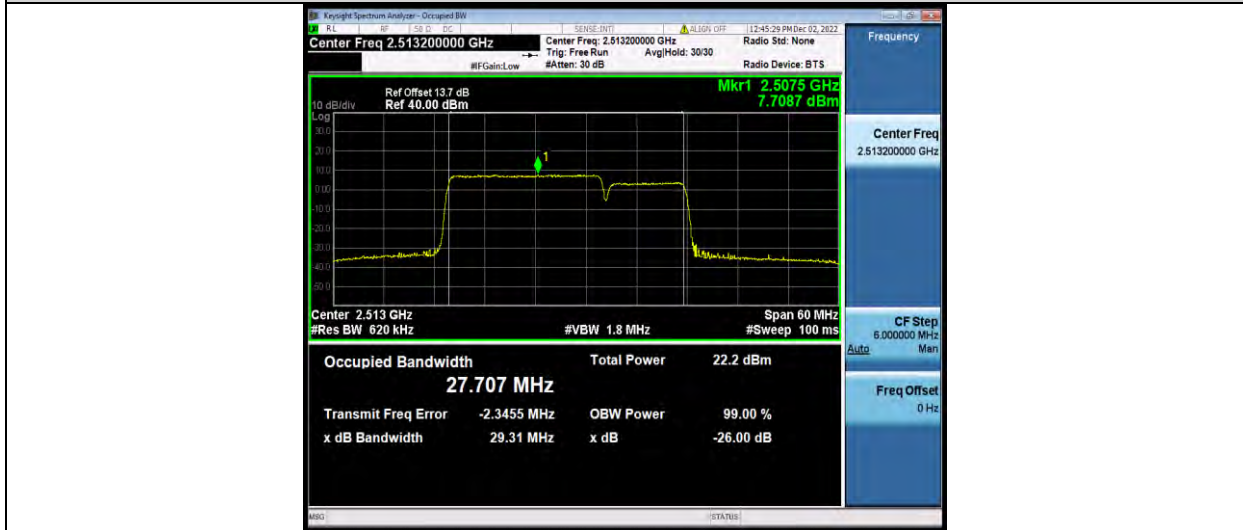

41-41-20MHz-10MHz-QPSK-QPSK-40571-40715-100RB#0-50RB#0