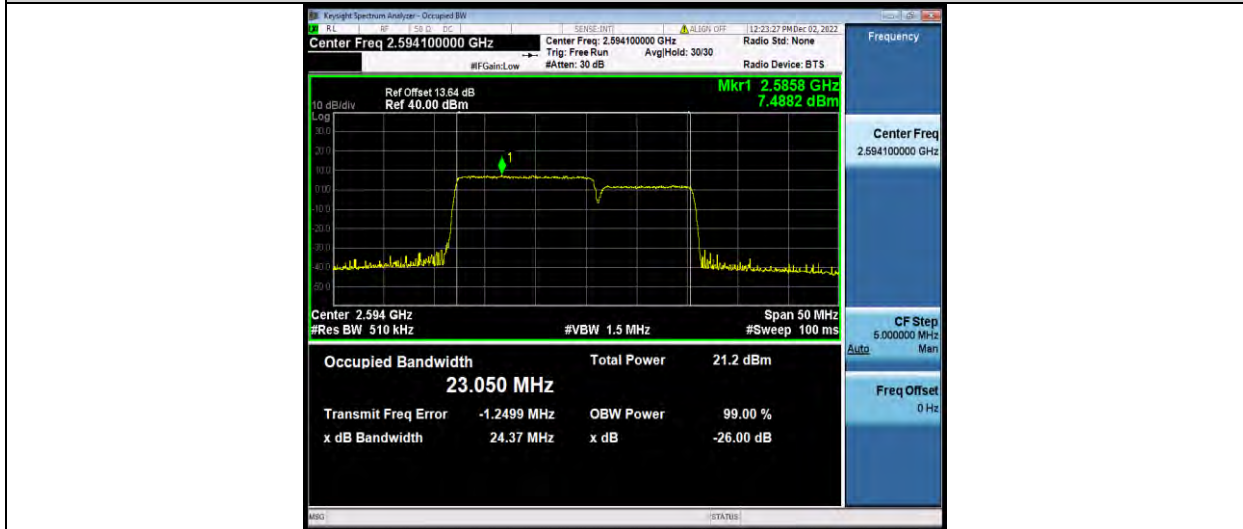

BUREAU VERITAS

Test Report No.: W7L-P23030016RF08

41-41-15MHz-10MHz-64QAM-64QAM-39725-39845-75RB#0-50RB#0

41-41-15MHz-10MHz-64QAM-64QAM-40571-40691-75RB#0-50RB#0

41-41-15MHz-10MHz-64QAM-64QAM-41417-41537-75RB#0-50RB#0