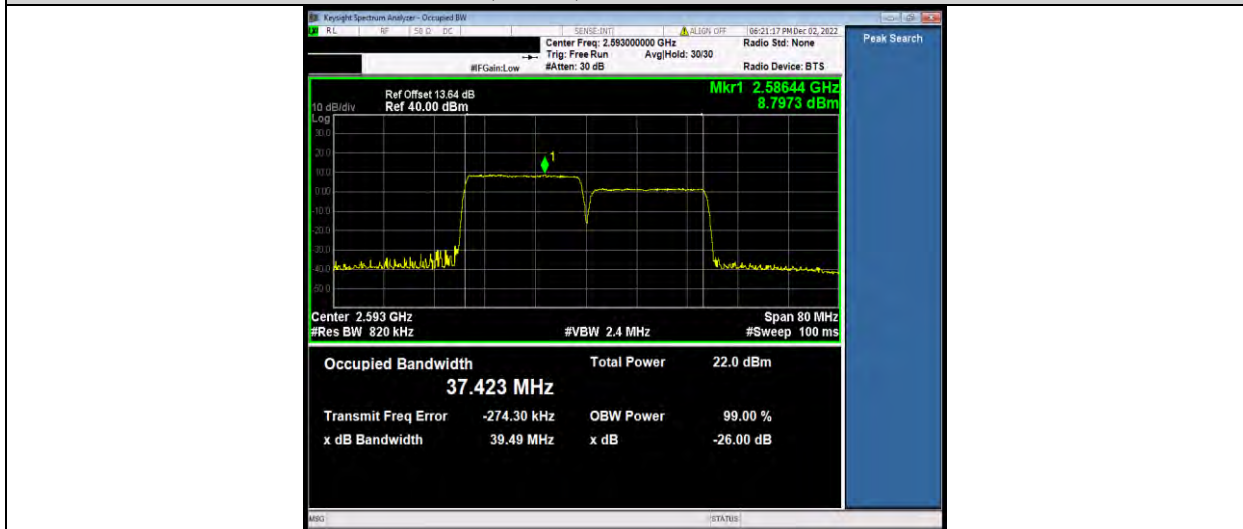

41-41-20MHz-20MHz-QPSK-QPSK-41292-41490-100RB#0-100RB#0