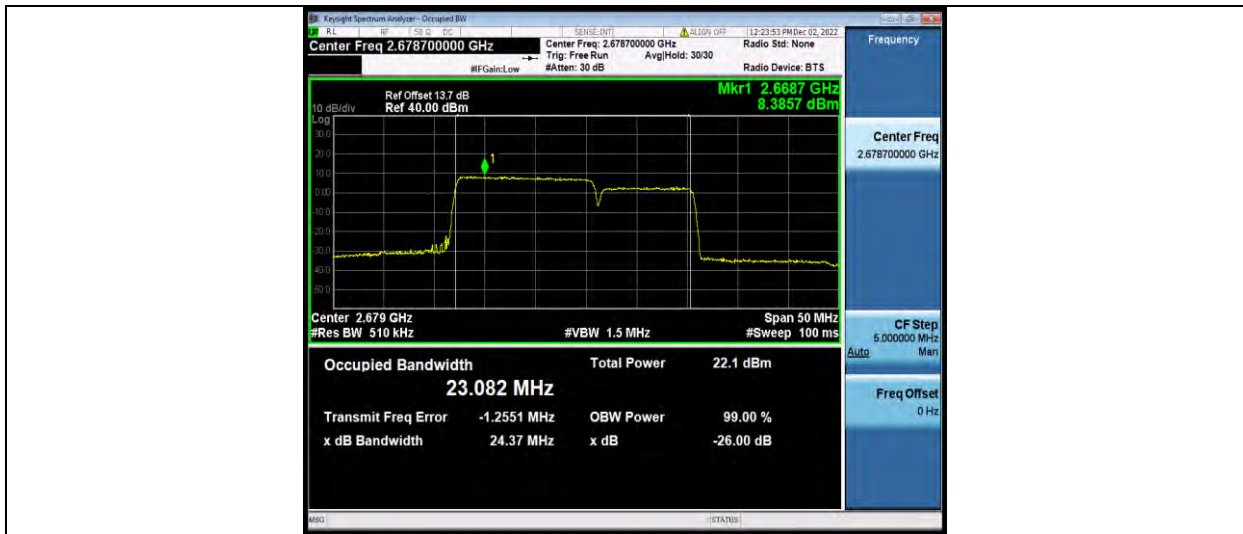

BUREAU VERITAS

Test Report No.: W7L-P23030016RF08

41-41-15MHz-10MHz-16QAM-16QAM-39725-39845-75RB#0-50RB#0