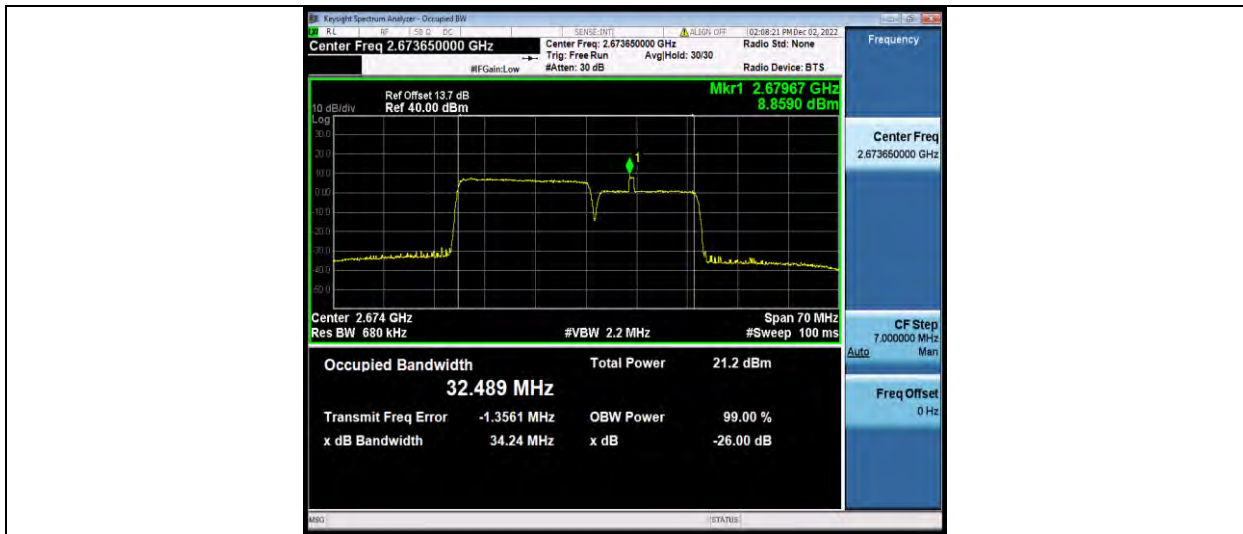

41-41-20MHz-15MHz-64QAM-64QAM-39750-39921-100RB#0-75RB#0

41-41-20MHz-15MHz-64QAM-64QAM-40546-40717-100RB#0-75RB#0

41-41-20MHz-15MHz-64QAM-64QAM-41341-41512-100RB#0-75RB#0

BUREAU VERITAS

Test Report No.: W7L-P23030016RF08