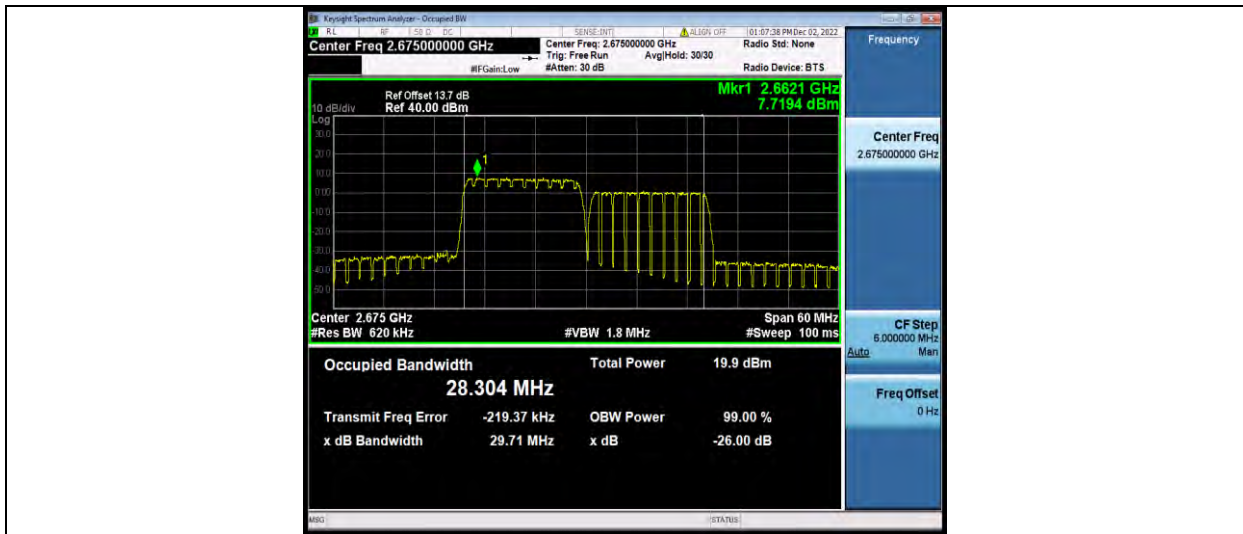

Test Report No.: W7L-P23030016RF08

41-41-15MHz-20MHz-QPSK-QPSK-39728-39899-75RB#0-100RB#0

41-41-15MHz-20MHz-QPSK-QPSK-40523-40694-75RB#0-100RB#0

41-41-15MHz-20MHz-QPSK-QPSK-41319-41490-75RB#0-100RB#0

Test Report No.: W7L-P23030016RF08