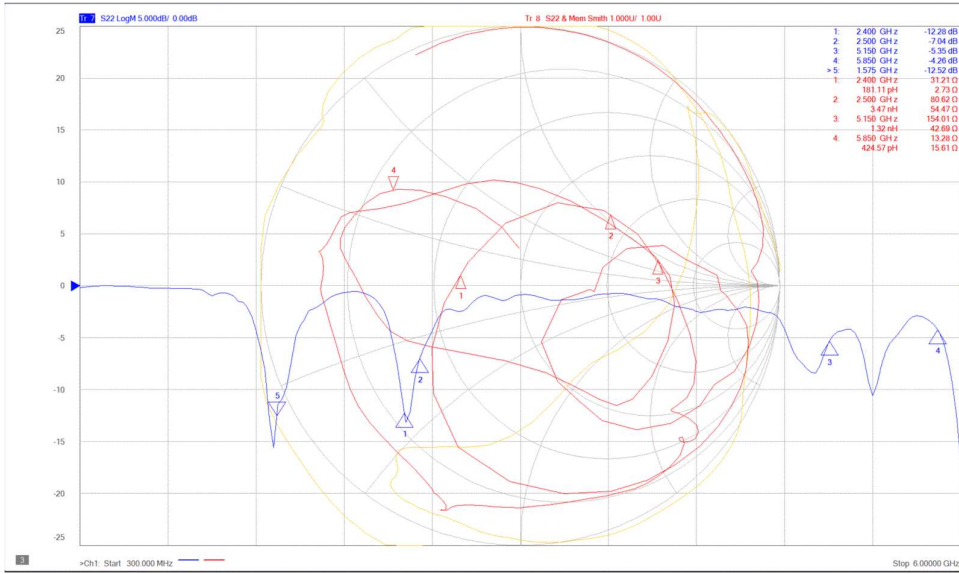

ANT8

	Gain(dBi)
GPS	0.14
2.4G WIFI/BT	0.4
5G WIFI	-0.4

ANT9

	Gain(dBi)
2.4GWIFI	-1.33
5GWIFI	-0.2

3, Efficiency

ANT8

ANT9

4,3D Directional Pattern