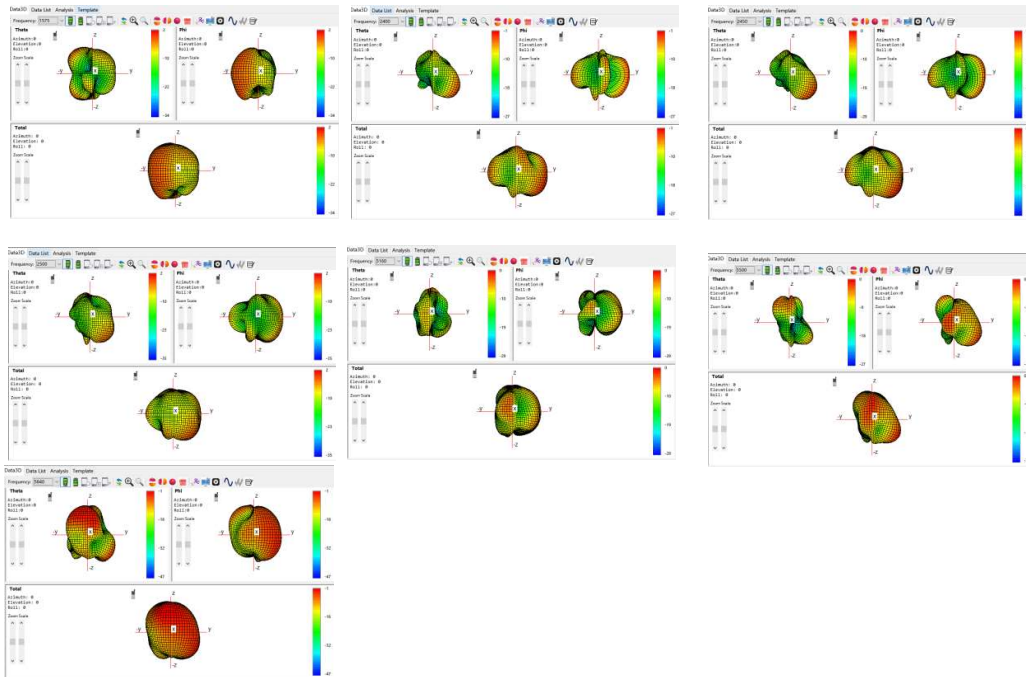

4,3D Directional Pattern

ANT8