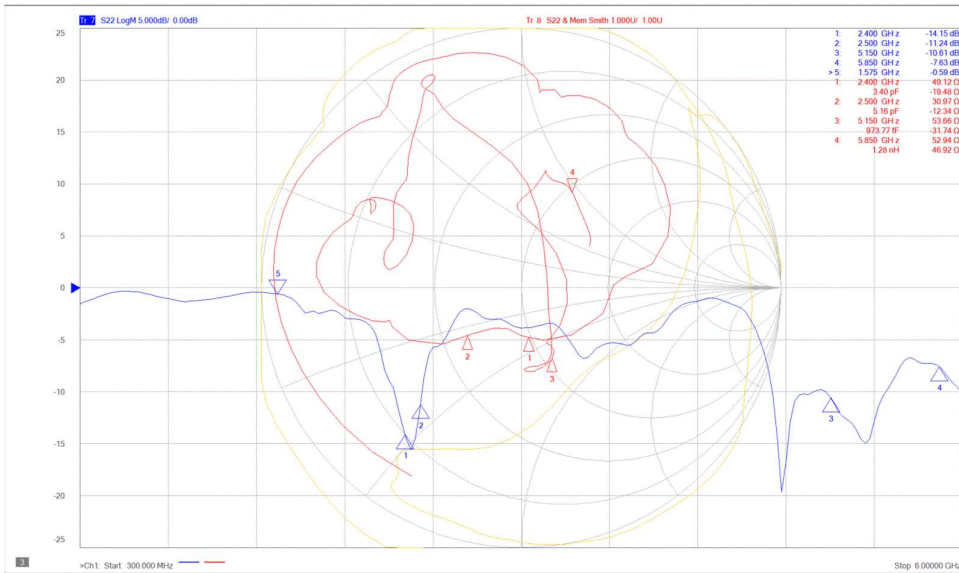

ANT8

	Gain(dBi)
GPS	0.14
2.4G WIFI/BT	0.4
5G WIFI	-0.4

ANT9

	Gain(dBi)
2.4GWIFI	-1.33
5GWIFI	-0.2

3, Efficiency

ANT8

ANT9

4,3D Directional Pattern