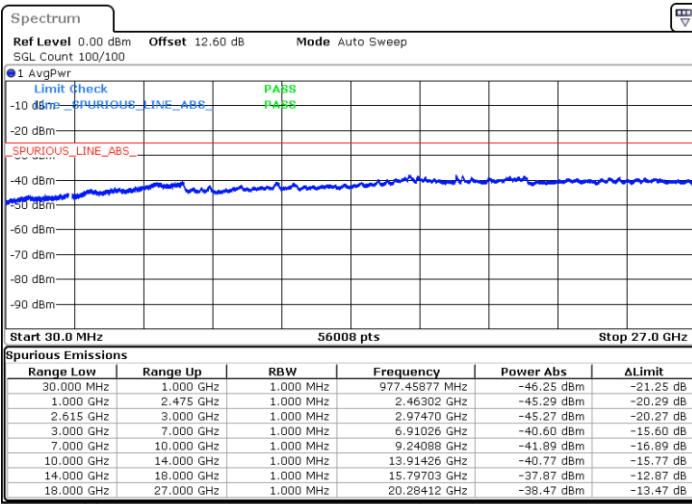

Highest Channel / 1RB0 and 1RB49

Highest Channel / 1RB74 and 1RB0

Date: 12.JUN.2020 09:56:28

Date: 12.JUN.2020 09:55:26

Highest Channel / FullIRB

N/A

Date: 12.JUN.2020 10:01:39

LTE Band 7C / 15MHz+15MHz

64QAM

Lowest Channel / 1RB0 and 1RB74

Lowest Channel / 1RB74 and 1RB0

Date: 11.JUN.2020 21:29:54

Date: 11.JUN.2020 21:24:44

Lowest Channel / FullIRB

N/A

Date: 11.JUN.2020 21:30:57

LTE Band 7C / 15MHz+15MHz

64QAM

Middle Channel / 1RB0 and 1RB74

Middle Channel / 1RB74 and 1RB0

Date: 11.JUN.2020 21:48:10

Date: 11.JUN.2020 21:55:41

Middle Channel / FullIRB

N/A

Date: 11.JUN.2020 21:47:08

LTE Band 7C / 15MHz+15MHz

64QAM

Highest Channel / 1RB0 and 1RB74

Highest Channel / 1RB74 and 1RB0

Date: 11.JUN.2020 21:06:44

Date: 11.JUN.2020 21:05:42

Highest Channel / FullIRB