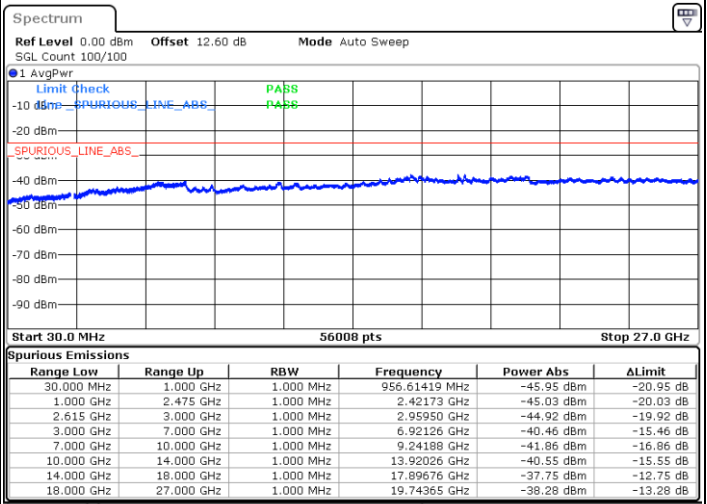

N/A

Date: 12.JUN.2020 14:28:34

LTE Band 7C / 10MHz+20MHz

64QAM

MiddleChannel / 1RB0 and 1RB99

Middle Channel / 1RB49 and 1RB0

Date: 12.JUN.2020 15:07:27

Date: 12.JUN.2020 15:12:37

Middle Channel / FullIRB

N/A

Date: 12.JUN.2020 15:06:25

LTE Band 7C / 10MHz+20MHz

64QAM

Highest Channel / 1RB0 and 1RB99

Highest Channel / 1RB49 and 1RB0

Date: 12.JUN.2020 14:49:32

Date: 12.JUN.2020 14:48:30

Highest Channel / FullRB

N/A

Date: 12.JUN.2020 14:54:46

LTE Band 7C / 15MHz+10MHz

64QAM

Lowest Channel / 1RB0 and 1RB49

Lowest Channel / 1RB74 and 1RB0

Date: 12.JUN.2020 09:21:48

Date: 12.JUN.2020 09:10:05

Lowest Channel / FullIRB

N/A

Date: 12.JUN.2020 09:22:55

LTE Band 7C / 15MHz+10MHz

64QAM

Middle Channel / 1RB0 and 1RB49