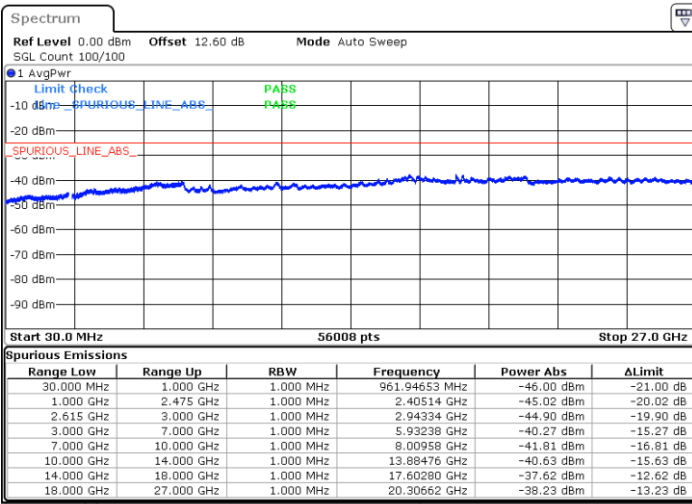

Date: 12.JUN.2020 14:48:30

Highest Channel / FullRB

N/A

Date: 12.JUN.2020 14:54:46

LTE Band 7C / 15MHz+10MHz

64QAM

Lowest Channel / 1RB0 and 1RB49

Lowest Channel / 1RB74 and 1RB0

Date: 12.JUN.2020 09:21:48

Date: 12.JUN.2020 09:10:05

Lowest Channel / FullIRB

N/A

Date: 12.JUN.2020 09:22:55

LTE Band 7C / 15MHz+10MHz

64QAM

Middle Channel / 1RB0 and 1RB49

Middle Channel / 1RB74 and 1RB0

Date: 12.JUN.2020 09:34:53

Date: 12.JUN.2020 09:40:04

Middle Channel / FullIRB

N/A

Date: 12.JUN.2020 09:33:51

LTE Band 7C / 15MHz+10MHz

64QAM

Highest Channel / 1RB0 and 1RB49

Highest Channel / 1RB74 and 1RB0

Date: 12.JUN.2020 09:56:28

Date: 12.JUN.2020 09:55:26

Highest Channel / FullIRB

N/A

Date: 12.JUN.2020 10:01:39

LTE Band 7C / 15MHz+15MHz