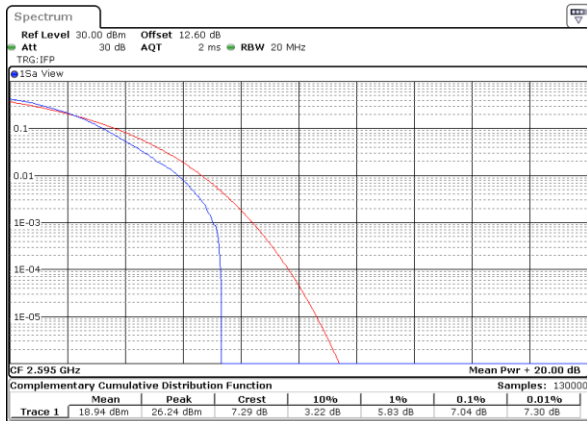

Lowest Channel / Full RB

Date: 24.MAY.2020 10:44:50

Middle Channel / 1RB

Date: 24.MAY.2020 10:45:09

Middle Channel / Full RB

Date: 24.MAY.2020 10:45:27

Highest Channel / 1RB

Date: 24.MAY.2020 10:45:47

Highest Channel / Full RB

Date: 24.MAY.2020 10:46:04

LTE Band 38 / 20MHz / 64QAM

Lowest Channel / 1RB

Date: 24.MAY.2020 10:49:00

Lowest Channel / Full RB

Date: 24.MAY.2020 10:49:18

Middle Channel / 1RB

Date: 24.MAY.2020 10:42:22

Middle Channel / Full RB

Date: 24.MAY.2020 10:43:29

Highest Channel / 1RB

Date: 24.MAY.2020 10:43:53

Highest Channel / Full RB

Date: 24.MAY.2020 10:44:12

26dB Bandwidth