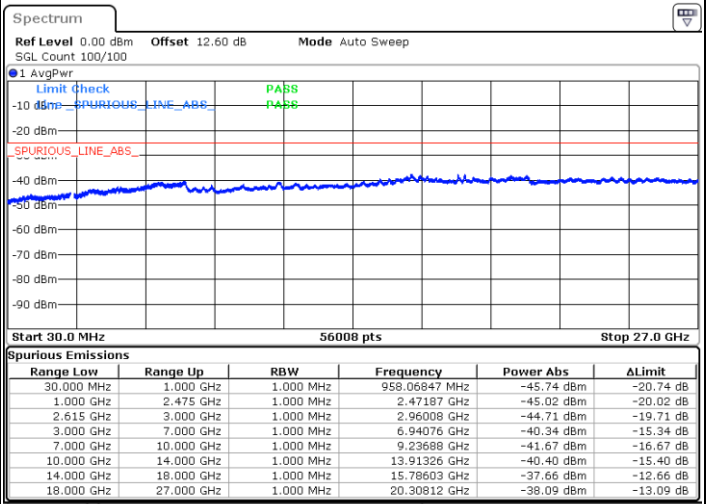

Middle Channel / FullIRB

N/A

Date: 12.JUN.2020 15:06:25

LTE Band 7C / 10MHz+20MHz

64QAM

Highest Channel / 1RB0 and 1RB99

Highest Channel / 1RB49 and 1RB0

Date: 12.JUN.2020 14:49:32

Date: 12.JUN.2020 14:48:30

Highest Channel / FullRB

N/A

Date: 12.JUN.2020 14:54:46

LTE Band 7C / 15MHz+10MHz

64QAM

Lowest Channel / 1RB0 and 1RB49

Lowest Channel / 1RB74 and 1RB0

Date: 12.JUN.2020 09:21:48

Date: 12.JUN.2020 09:10:05

Lowest Channel / FullIRB

N/A

Date: 12.JUN.2020 09:22:55

LTE Band 7C / 15MHz+10MHz

64QAM

Middle Channel / 1RB0 and 1RB49

Highest Channel / 1RB0 and 1RB49

Highest Channel / 1RB74 and 1RB0

Date: 12.JUN.2020 09:56:28

Date: 12.JUN.2020 09:55:26

Highest Channel / FullIRB

N/A

Date: 12.JUN.2020 10:01:39

LTE Band 7C / 15MHz+15MHz