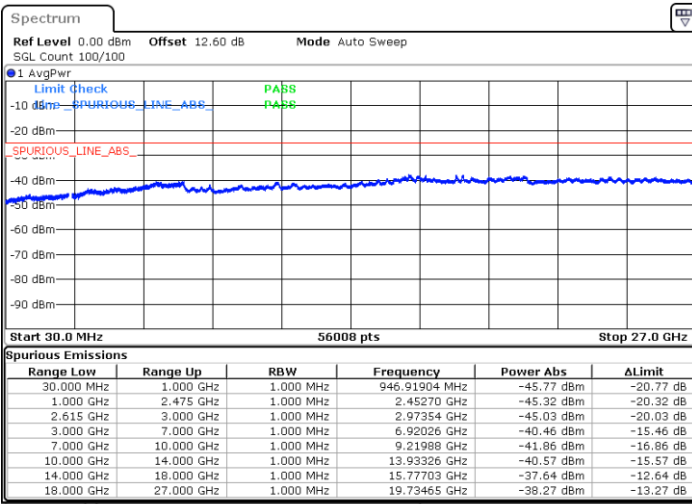

Middle Channel / FullIRB

N/A

Date: 12.JUN.2020 15:06:25

LTE Band 7C / 10MHz+20MHz

64QAM

Highest Channel / 1RB0 and 1RB99

Highest Channel / 1RB49 and 1RB0

Date: 12.JUN.2020 14:49:32

Date: 12.JUN.2020 14:48:30

Highest Channel / FullRB

N/A

Date: 12.JUN.2020 14:54:46

LTE Band 7C / 15MHz+10MHz

64QAM

Lowest Channel / 1RB0 and 1RB49

Lowest Channel / 1RB74 and 1RB0

Date: 12.JUN.2020 09:21:48

Date: 12.JUN.2020 09:10:05

Lowest Channel / FullIRB

N/A

Date: 12.JUN.2020 09:22:55

LTE Band 7C / 15MHz+10MHz

64QAM

Middle Channel / 1RB0 and 1RB49