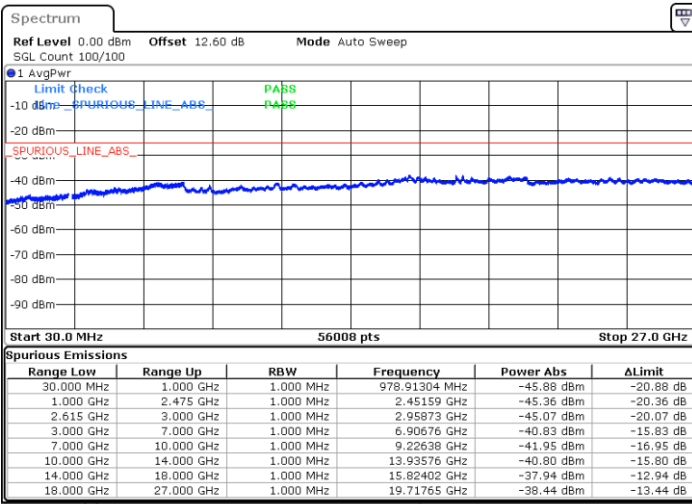

Date: 11.JUN.2020 21:47:08

LTE Band 7C / 15MHz+15MHz

64QAM

Highest Channel / 1RB0 and 1RB74

Highest Channel / 1RB74 and 1RB0

Date: 11.JUN.2020 21:06:44

Date: 11.JUN.2020 21:05:42

Highest Channel / FullIRB

N/A

Date: 11.JUN.2020 21:11:55

LTE Band 7C / 15MHz+20MHz

64QAM

Lowest Channel / 1RB0 and 1RB99

Lowest Channel / 1RB74 and 1RB0

Date: 11.JUN.2020 19:27:51

Date: 11.JUN.2020 19:22:39

Lowest Channel / FullIRB

N/A

Date: 11.JUN.2020 19:28:53

LTE Band 7C / 15MHz+20MHz

64QAM

Middle Channel / 1RB0 and 1RB99

Middle Channel / 1RB74 and 1RB0

Date: 11.JUN.2020 19:38:07

Date: 11.JUN.2020 19:43:18

Middle Channel / FullIRB

N/A

Date: 11.JUN.2020 19:37:05

LTE Band 7C / 15MHz+20MHz

64QAM

Highest Channel / 1RB0 and 1RB99

Highest Channel / 1RB74 and 1RB0