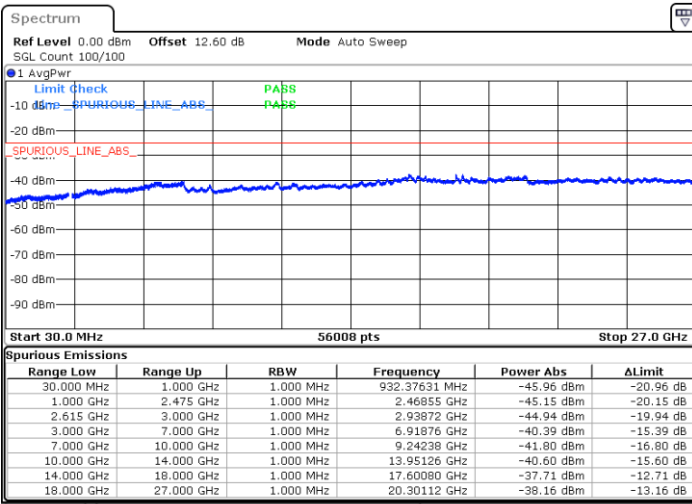

Date: 11.JUN.2020 20:47:30

LTE Band 7C / 10MHz+20MHz

64QAM

Lowest Channel / 1RB0 and 1RB99

Lowest Channel / 1RB49 and 1RB0

Date: 12.JUN.2020 14:27:32

Date: 12.JUN.2020 14:22:19

Lowest Channel / FullRB

N/A

Date: 12.JUN.2020 14:28:34

LTE Band 7C / 10MHz+20MHz

64QAM

MiddleChannel / 1RB0 and 1RB99

Middle Channel / 1RB49 and 1RB0

Date: 12.JUN.2020 15:07:27

Date: 12.JUN.2020 15:12:37

Middle Channel / FullIRB

N/A

Date: 12.JUN.2020 15:06:25

LTE Band 7C / 10MHz+20MHz

64QAM

Highest Channel / 1RB0 and 1RB99

Highest Channel / 1RB49 and 1RB0

Date: 12.JUN.2020 14:49:32

Date: 12.JUN.2020 14:48:30

Highest Channel / FullRB

N/A

Date: 12.JUN.2020 14:54:46

LTE Band 7C / 15MHz+10MHz

64QAM

Lowest Channel / 1RB0 and 1RB49

Lowest Channel / 1RB74 and 1RB0