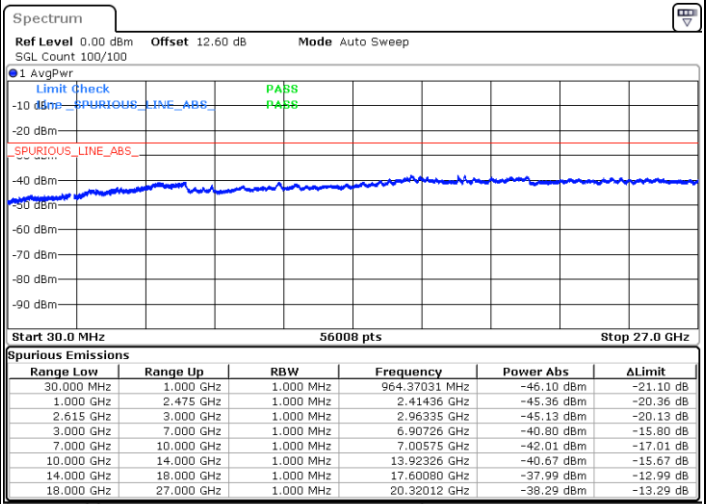

Date: 11.JUN.2020 21:47:08

LTE Band 7C / 15MHz+15MHz

64QAM

Highest Channel / 1RB0 and 1RB74

Highest Channel / 1RB74 and 1RB0

Date: 11.JUN.2020 21:06:44

Date: 11.JUN.2020 21:05:42

Highest Channel / FullIRB

N/A

Date: 11.JUN.2020 21:11:55

LTE Band 7C / 15MHz+20MHz

64QAM

Lowest Channel / 1RB0 and 1RB99

Lowest Channel / 1RB74 and 1RB0

Date: 11.JUN.2020 19:27:51

Date: 11.JUN.2020 19:22:39

Lowest Channel / FullIRB

N/A

Date: 11.JUN.2020 19:28:53

LTE Band 7C / 15MHz+20MHz

64QAM

Middle Channel / 1RB0 and 1RB99

Middle Channel / 1RB74 and 1RB0

Date: 11.JUN.2020 19:38:07

Date: 11.JUN.2020 19:43:18

Middle Channel / FullIRB

N/A

Date: 11.JUN.2020 19:37:05

LTE Band 7C / 15MHz+20MHz

64QAM

Highest Channel / 1RB0 and 1RB99

Highest Channel / 1RB74 and 1RB0