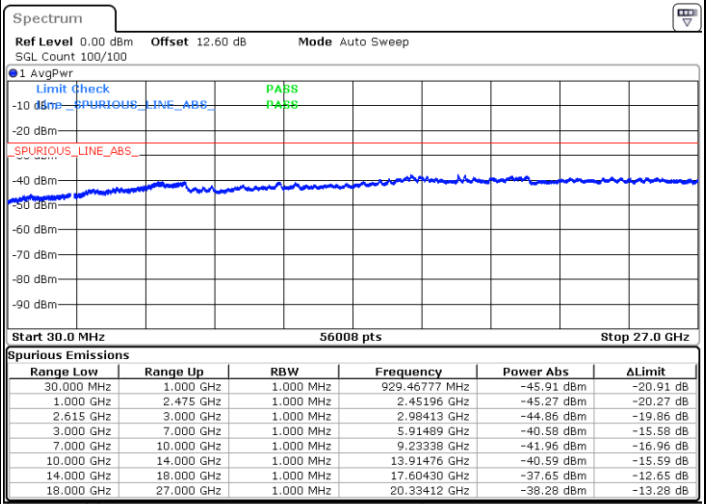

Date: 12.JUN.2020 09:21:48

Date: 12.JUN.2020 09:10:05

Lowest Channel / FullIRB

N/A

Date: 12.JUN.2020 09:22:55

LTE Band 7C / 15MHz+10MHz

64QAM

Middle Channel / 1RB0 and 1RB49

Middle Channel / 1RB74 and 1RB0

Date: 12.JUN.2020 09:34:53

Date: 12.JUN.2020 09:40:04

Middle Channel / FullIRB

N/A

Date: 12.JUN.2020 09:33:51

LTE Band 7C / 15MHz+10MHz

64QAM

Highest Channel / 1RB0 and 1RB49

Highest Channel / 1RB74 and 1RB0

Date: 12.JUN.2020 09:56:28

Date: 12.JUN.2020 09:55:26

Highest Channel / FullIRB

N/A

Date: 12.JUN.2020 10:01:39

LTE Band 7C / 15MHz+15MHz