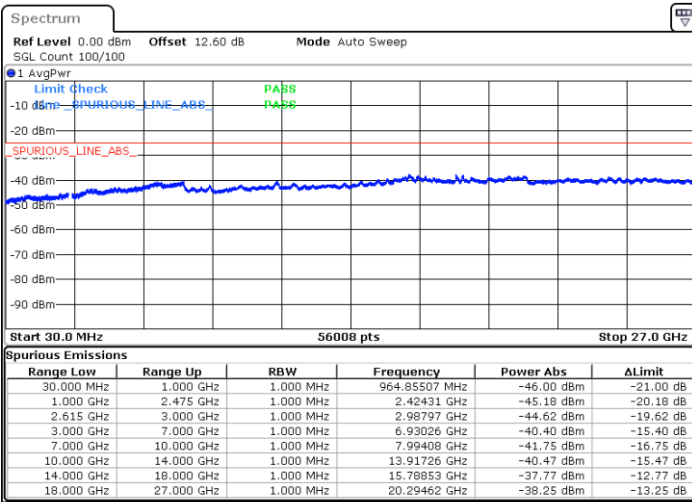

Lowest Channel / 1RB99 and 1RB0

Date: 12.JUN.2020 13:53:27

Date: 12.JUN.2020 13:48:16

Lowest Channel / FullIRB

N/A

Date: 12.JUN.2020 13:54:29

LTE Band 7C / 20MHz+10MHz

64QAM

Middle Channel / 1RB0 and 1RB49

Middle Channel / 1RB99 and 1RB0

Date: 12.JUN.2020 15:41:22

Date: 12.JUN.2020 15:46:34

Middle Channel / FullIRB

N/A

Date: 12.JUN.2020 15:40:19

LTE Band 7C / 20MHz+10MHz

64QAM

Highest Channel / 1RB0 and 1RB49

Highest Channel / 1RB99 and 1RB0

Date: 12.JUN.2020 15:28:46

Date: 12.JUN.2020 15:27:44

Highest Channel / FullIRB

N/A

Date: 12.JUN.2020 15:33:59

LTE Band 7C / 20MHz+15MHz

64QAM

Lowest Channel / 1RB0 and 1RB74

Lowest Channel / 1RB99 and 1RB0

Date: 11.JUN.2020 18:21:59

Date: 11.JUN.2020 18:16:48

Lowest Channel / FullIRB

N/A