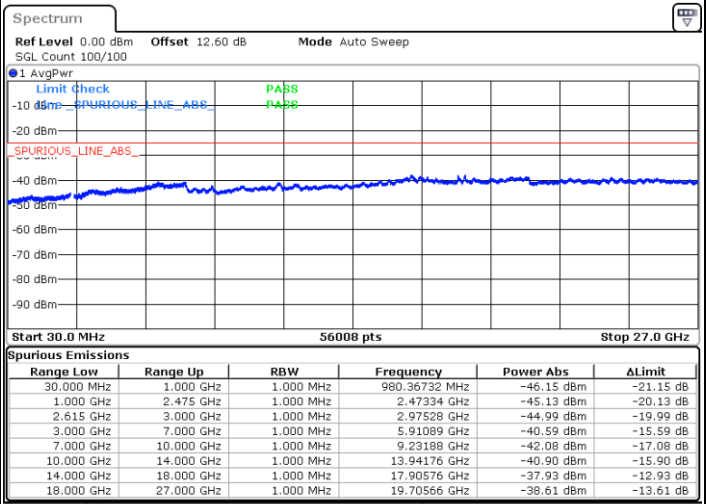

Lowest Channel / FullIRB

N/A

Date: 11.JUN.2020 19:28:53

LTE Band 7C / 15MHz+20MHz

64QAM

Middle Channel / 1RB0 and 1RB99

Middle Channel / 1RB74 and 1RB0

Date: 11.JUN.2020 19:38:07

Date: 11.JUN.2020 19:43:18

Middle Channel / FullIRB

N/A

Date: 11.JUN.2020 19:37:05

LTE Band 7C / 15MHz+20MHz

64QAM

Highest Channel / 1RB0 and 1RB99

Highest Channel / 1RB74 and 1RB0

Date: 11.JUN.2020 20:00:36

Date: 11.JUN.2020 19:59:34

Highest Channel / FullIRB

N/A

Date: 11.JUN.2020 20:05:47

LTE Band 7C / 20MHz+10MHz

64QAM

Lowest Channel / 1RB0 and 1RB49

Lowest Channel / 1RB99 and 1RB0

Date: 12.JUN.2020 13:53:27

Date: 12.JUN.2020 13:48:16

Lowest Channel / FullIRB

N/A

Date: 12.JUN.2020 13:54:29

LTE Band 7C / 20MHz+10MHz

64QAM