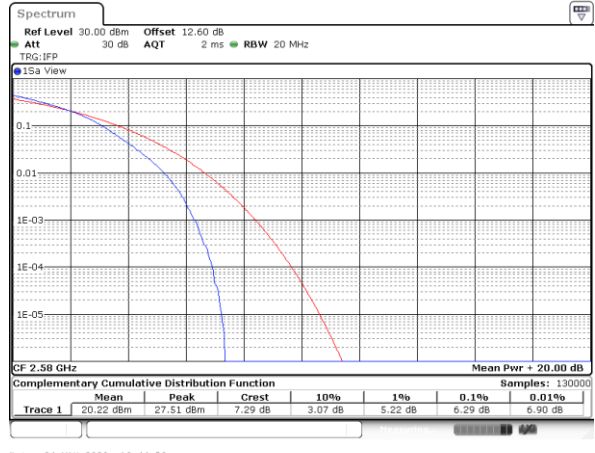

LTE Band 38 / 20MHz / QPSK

Lowest Channel / 1RB

Date: 24.MAY.2020 10:46:27

Lowest Channel / Full RB

Date: 24.MAY.2020 10:46:19

Middle Channel / 1RB

Date: 24.MAY.2020 10:47:14

Middle Channel / Full RB

Date: 24.MAY.2020 10:47:32

Highest Channel / 1RB

Date: 24.MAY.2020 10:47:52

Highest Channel / Full RB

Date: 24.MAY.2020 10:48:10

LTE Band 38 / 20MHz / 16QAM

Lowest Channel / 1RB

Date: 24.MAY.2020 10:44:30

Lowest Channel / Full RB

Date: 24.MAY.2020 10:44:50

Middle Channel / 1RB

Date: 24.MAY.2020 10:45:09

Middle Channel / Full RB

Date: 24.MAY.2020 10:45:27

Highest Channel / 1RB

Date: 24.MAY.2020 10:45:47