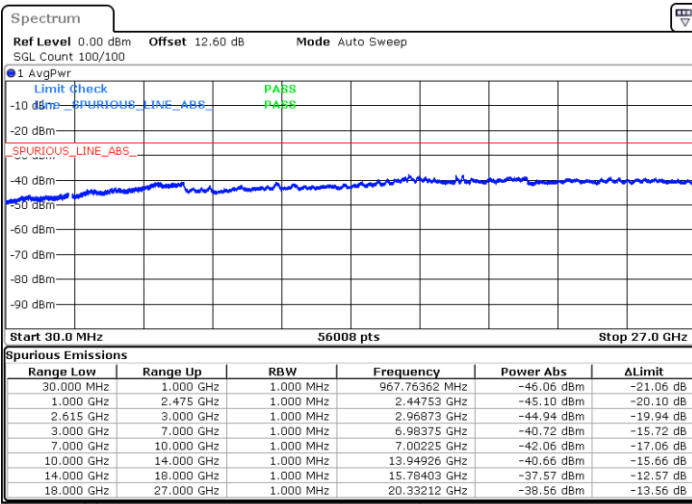

Highest Channel / 1RB0 and 1RB49

Highest Channel / 1RB74 and 1RB0

Date: 12.JUN.2020 09:56:28

Date: 12.JUN.2020 09:55:26

Highest Channel / FullIRB

N/A

Date: 12.JUN.2020 10:01:39

LTE Band 7C / 15MHz+15MHz

64QAM

Lowest Channel / 1RB0 and 1RB74

Lowest Channel / 1RB74 and 1RB0

Date: 11.JUN.2020 21:29:54

Date: 11.JUN.2020 21:24:44

Lowest Channel / FullIRB

N/A

Date: 11.JUN.2020 21:30:57