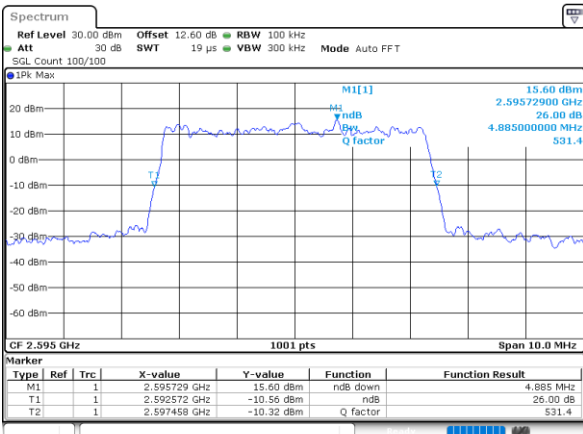

Mode	LTE Band 38 : 26dB BW(MHz)											
BW	1.4MHz		3MHz		5MHz		10MHz		15MHz		20MHz	
Mod.	QPSK	16QAM	QPSK	16QAM	QPSK	16QAM	QPSK	16QAM	QPSK	16QAM	QPSK	16QAM
Lowest CH	-	-	-	-	4.79	4.93	9.77	9.65	14.48	14.66	19.02	18.90
Middle CH	-	-	-	-	4.89	4.85	9.71	9.77	14.09	14.24	18.86	18.78
Highest CH	-	-	-	-	5.00	4.90	9.73	9.75	14.39	14.15	18.94	18.62
Mode	LTE Band 38 : 26dB BW(MHz)											
BW	1.4MHz		3MHz		5MHz		10MHz		15MHz		20MHz	
Mod.	64QAM		64QAM		64QAM		64QAM		64QAM		64QAM	
Lowest CH	-	-	-	-	4.78	-	9.77	-	14.30	-	18.86	-
Middle CH	-	-	-	-	4.82	-	9.71	-	14.15	-	18.70	-
Highest CH	-	-	-	-	4.82	-	9.73	-	14.45	-	18.62	-

LTE Band 38

Lowest Channel / 5MHz / QPSK

Date: 24.MAY.2020 10:26:47

Lowest Channel / 5MHz / 16QAM

Date: 24.MAY.2020 10:26:59

Middle Channel / 5MHz / QPSK

Date: 24.MAY.2020 10:27:33

Middle Channel / 5MHz / 16QAM

Date: 24.MAY.2020 10:27:44

Highest Channel / 5MHz / QPSK

Date: 24.MAY.2020 10:28:19

Highest Channel / 5MHz / 16QAM

Date: 24.MAY.2020 10:28:31