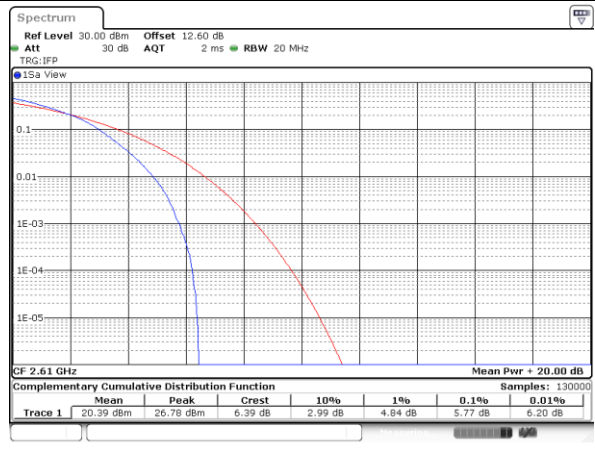

Date: 24.MAY.2020 10:47:32

Highest Channel / 1RB

Date: 24.MAY.2020 10:47:52

Highest Channel / Full RB

Date: 24.MAY.2020 10:48:10

LTE Band 38 / 20MHz / 16QAM

Lowest Channel / 1RB

Date: 24.MAY.2020 10:44:30

Lowest Channel / Full RB

Date: 24.MAY.2020 10:44:50

Middle Channel / 1RB

Date: 24.MAY.2020 10:45:09

Middle Channel / Full RB

Date: 24.MAY.2020 10:45:27

Highest Channel / 1RB

Date: 24.MAY.2020 10:45:47

Highest Channel / Full RB

Date: 24.MAY.2020 10:46:04

LTE Band 38 / 20MHz / 64QAM

Lowest Channel / 1RB

Date: 24.MAY.2020 10:49:00

Lowest Channel / Full RB

Date: 24.MAY.2020 10:49:18

Middle Channel / 1RB

Date: 24.MAY.2020 10:42:22

Middle Channel / Full RB

Date: 24.MAY.2020 10:43:29

Highest Channel / 1RB

Date: 24.MAY.2020 10:43:53

Highest Channel / Full RB

Date: 24.MAY.2020 10:44:12

26dB Bandwidth