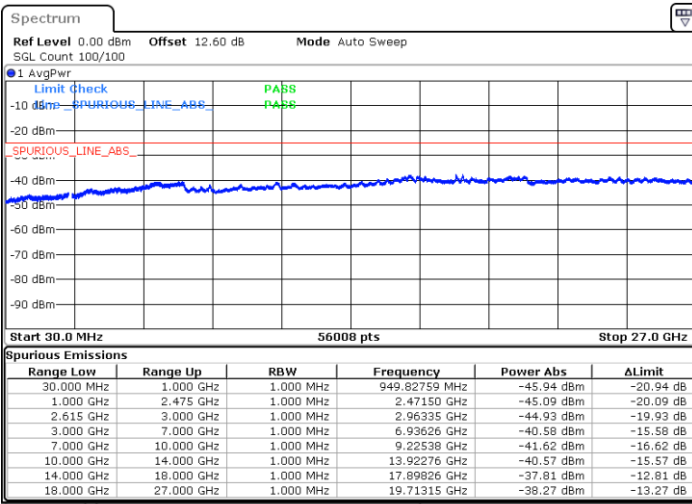

Date: 11.JUN.2020 20:47:30

LTE Band 7C / 10MHz+20MHz

64QAM

Lowest Channel / 1RB0 and 1RB99

Lowest Channel / 1RB49 and 1RB0

Date: 12.JUN.2020 14:27:32

Date: 12.JUN.2020 14:22:19

Lowest Channel / FullRB

N/A

Date: 12.JUN.2020 14:28:34

LTE Band 7C / 10MHz+20MHz

64QAM

MiddleChannel / 1RB0 and 1RB99

Middle Channel / 1RB49 and 1RB0

Date: 12.JUN.2020 15:07:27

Date: 12.JUN.2020 15:12:37

Middle Channel / FullIRB

N/A

Date: 12.JUN.2020 15:06:25

LTE Band 7C / 10MHz+20MHz

64QAM

Highest Channel / 1RB0 and 1RB99

Highest Channel / 1RB49 and 1RB0

Date: 12.JUN.2020 14:49:32

Date: 12.JUN.2020 14:48:30

Highest Channel / FullRB

N/A

Date: 12.JUN.2020 14:54:46

LTE Band 7C / 15MHz+10MHz

64QAM

Lowest Channel / 1RB0 and 1RB49

Lowest Channel / 1RB74 and 1RB0