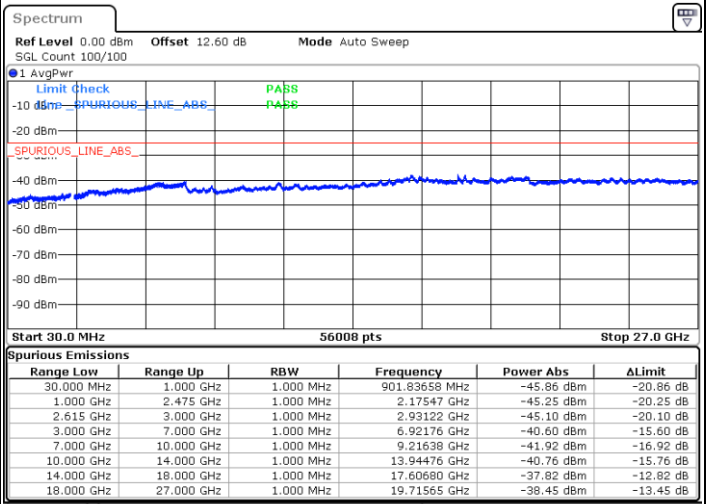

N/A

Date: 11.JUN.2020 21:11:55

LTE Band 7C / 15MHz+20MHz

64QAM

Lowest Channel / 1RB0 and 1RB99

Lowest Channel / 1RB74 and 1RB0

Date: 11.JUN.2020 19:27:51

Date: 11.JUN.2020 19:22:39

Lowest Channel / FullIRB

N/A

Date: 11.JUN.2020 19:28:53

LTE Band 7C / 15MHz+20MHz

64QAM

Middle Channel / 1RB0 and 1RB99

Middle Channel / 1RB74 and 1RB0

Date: 11.JUN.2020 19:38:07

Date: 11.JUN.2020 19:43:18

Middle Channel / FullIRB

N/A

Date: 11.JUN.2020 19:37:05

LTE Band 7C / 15MHz+20MHz

64QAM

Highest Channel / 1RB0 and 1RB99

Highest Channel / 1RB74 and 1RB0

Date: 11.JUN.2020 20:00:36

Date: 11.JUN.2020 19:59:34

Highest Channel / FullIRB

N/A

Date: 11.JUN.2020 20:05:47

LTE Band 7C / 20MHz+10MHz

64QAM

Lowest Channel / 1RB0 and 1RB49