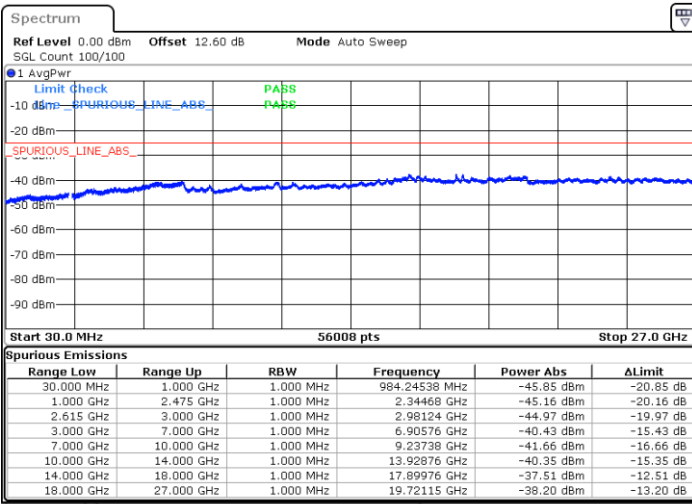

Date: 11.JUN.2020 20:00:36

Date: 11.JUN.2020 19:59:34

Highest Channel / FullIRB

N/A

Date: 11.JUN.2020 20:05:47

LTE Band 7C / 20MHz+10MHz

64QAM

Lowest Channel / 1RB0 and 1RB49

Lowest Channel / 1RB99 and 1RB0

Date: 12.JUN.2020 13:53:27

Date: 12.JUN.2020 13:48:16

Lowest Channel / FullIRB

N/A

Date: 12.JUN.2020 13:54:29

LTE Band 7C / 20MHz+10MHz

64QAM

Middle Channel / 1RB0 and 1RB49

Middle Channel / 1RB99 and 1RB0

Date: 12.JUN.2020 15:41:22

Date: 12.JUN.2020 15:46:34

Middle Channel / FullIRB

N/A

Date: 12.JUN.2020 15:40:19

LTE Band 7C / 20MHz+10MHz