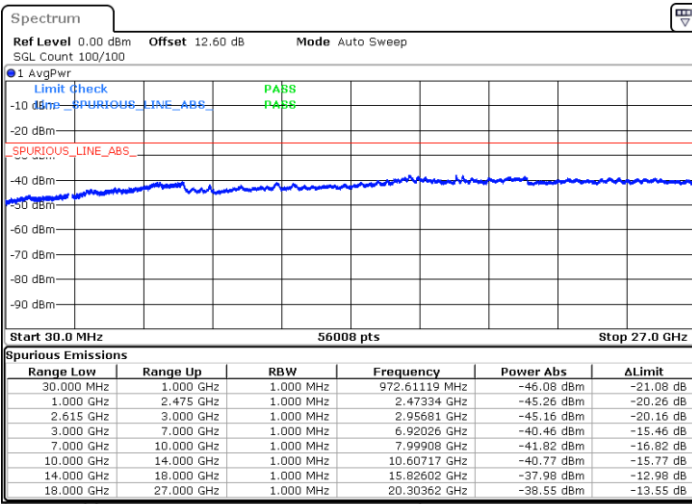

LTE Band 7C / 20MHz+15MHz

64QAM

Lowest Channel / 1RB0 and 1RB74

Lowest Channel / 1RB99 and 1RB0

Date: 11.JUN.2020 18:21:59

Date: 11.JUN.2020 18:16:48

Lowest Channel / FullIRB

N/A

Date: 11.JUN.2020 18:23:01

LTE Band 7C / 20MHz+15MHz

64QAM

MiddleChannel / 1RB0 and 1RB74

Middle Channel / 1RB99 and 1RB0

Date: 11.JUN.2020 18:58:42

Date: 11.JUN.2020 19:03:53

Middle Channel / FullIRB

N/A

Date: 11.JUN.2020 18:57:40

LTE Band 7C / 20MHz+15MHz

64QAM

Highest Channel / 1RB0 and 1RB74

Highest Channel / 1RB99 and 1RB0

Date: 11.JUN.2020 20:22:40

Date: 11.JUN.2020 20:21:38

Highest Channel / FullIRB

N/A

Date: 11.JUN.2020 20:27:51

LTE Band 7C / 20MHz+20MHz

64QAM

Lowest Channel / 1RB0 and 1RB99

Lowest Channel / 1RB99 and 1RB0

Date: 11.JUN.2020 17:55:33