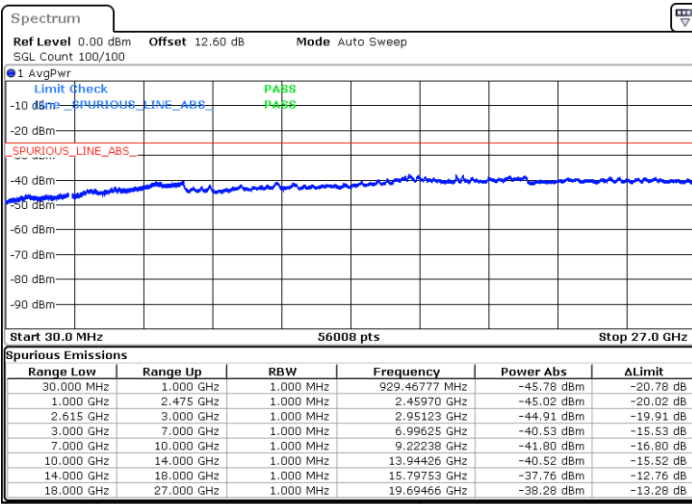

Lowest Channel / 1RB99 and 1RB0

Date: 12.JUN.2020 13:53:27

Date: 12.JUN.2020 13:48:16

Lowest Channel / FullIRB

N/A

Date: 12.JUN.2020 13:54:29

LTE Band 7C / 20MHz+10MHz

64QAM

Middle Channel / 1RB0 and 1RB49

Middle Channel / 1RB99 and 1RB0

Date: 12.JUN.2020 15:41:22

Date: 12.JUN.2020 15:46:34

Middle Channel / FullIRB

N/A

Date: 12.JUN.2020 15:40:19

LTE Band 7C / 20MHz+10MHz

64QAM

Highest Channel / 1RB0 and 1RB49

Highest Channel / 1RB99 and 1RB0

Date: 12.JUN.2020 15:28:46

Date: 12.JUN.2020 15:27:44

Highest Channel / FullIRB

N/A

Date: 12.JUN.2020 15:33:59

LTE Band 7C / 20MHz+15MHz

64QAM

Lowest Channel / 1RB0 and 1RB74

Lowest Channel / 1RB99 and 1RB0

Date: 11.JUN.2020 18:21:59

Date: 11.JUN.2020 18:16:48

Lowest Channel / FullIRB

N/A