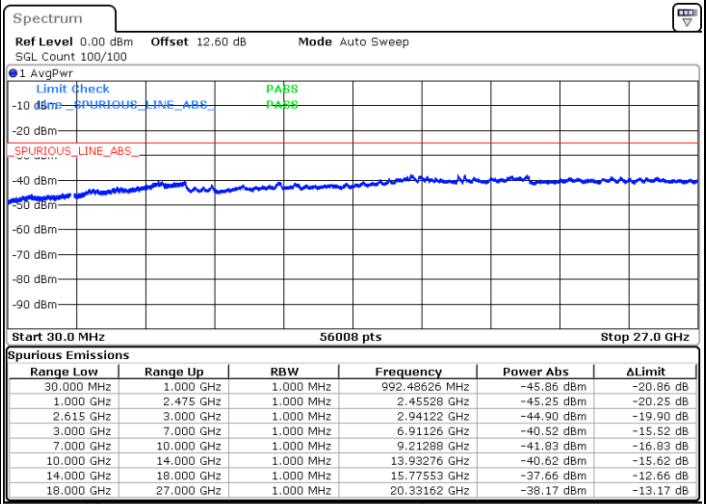

LTE Band 7C / 20MHz+20MHz

16QAM

Highest Channel / 1RB0 and 1RB99

Highest Channel / 1RB99 and 1RB0

Date: 11.JUN.2020 20:44:24

Date: 11.JUN.2020 20:41:17

Highest Channel / FullIRB

N/A

Date: 11.JUN.2020 20:47:30

LTE Band 7C / 10MHz+20MHz

64QAM

Lowest Channel / 1RB0 and 1RB99

Lowest Channel / 1RB49 and 1RB0

Date: 12.JUN.2020 14:27:32

Date: 12.JUN.2020 14:22:19

Lowest Channel / FullRB

N/A

Date: 12.JUN.2020 14:28:34

LTE Band 7C / 10MHz+20MHz

64QAM

MiddleChannel / 1RB0 and 1RB99

Middle Channel / 1RB49 and 1RB0

Date: 12.JUN.2020 15:07:27

Date: 12.JUN.2020 15:12:37

Middle Channel / FullIRB

N/A

Date: 12.JUN.2020 15:06:25

LTE Band 7C / 10MHz+20MHz

64QAM

Highest Channel / 1RB0 and 1RB99

Highest Channel / 1RB49 and 1RB0

Date: 12.JUN.2020 14:49:32