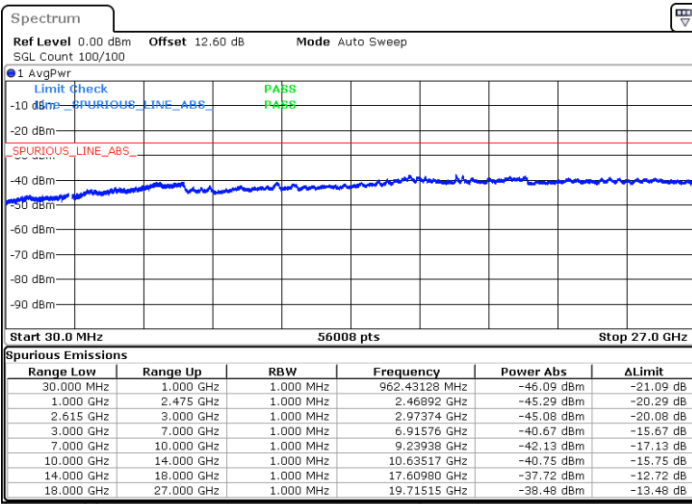

Date: 11.JUN.2020 18:23:01

LTE Band 7C / 20MHz+15MHz

64QAM

MiddleChannel / 1RB0 and 1RB74

Middle Channel / 1RB99 and 1RB0

Date: 11.JUN.2020 18:58:42

Date: 11.JUN.2020 19:03:53

Middle Channel / FullIRB

N/A

Date: 11.JUN.2020 18:57:40

LTE Band 7C / 20MHz+15MHz

64QAM

Highest Channel / 1RB0 and 1RB74

Highest Channel / 1RB99 and 1RB0

Date: 11.JUN.2020 20:22:40

Date: 11.JUN.2020 20:21:38

Highest Channel / FullIRB

N/A

Date: 11.JUN.2020 20:27:51

LTE Band 7C / 20MHz+20MHz

64QAM

Lowest Channel / 1RB0 and 1RB99

Lowest Channel / 1RB99 and 1RB0

Date: 11.JUN.2020 17:55:33