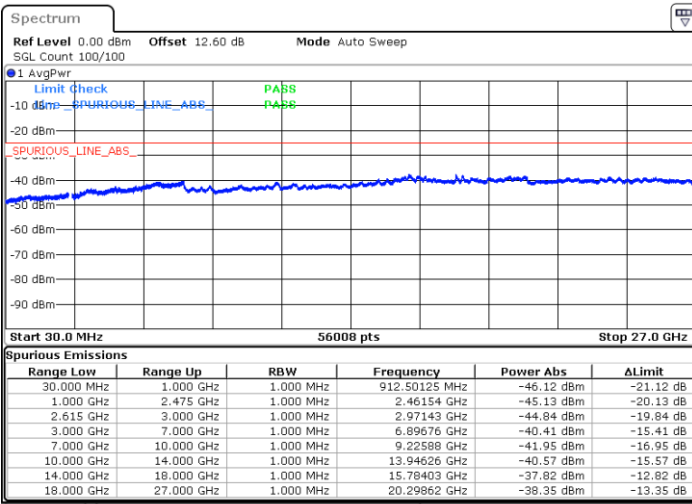

Middle Channel / FullIRB

N/A

Date: 12.JUN.2020 15:06:25

LTE Band 7C / 10MHz+20MHz

64QAM

Highest Channel / 1RB0 and 1RB99

Highest Channel / 1RB49 and 1RB0

Date: 12.JUN.2020 14:49:32

Date: 12.JUN.2020 14:48:30

Highest Channel / FullRB

N/A

Date: 12.JUN.2020 14:54:46

LTE Band 7C / 15MHz+10MHz

64QAM

Lowest Channel / 1RB0 and 1RB49

Lowest Channel / 1RB74 and 1RB0

Date: 12.JUN.2020 09:21:48

Date: 12.JUN.2020 09:10:05

Lowest Channel / FullIRB

N/A

Date: 12.JUN.2020 09:22:55

LTE Band 7C / 15MHz+10MHz

64QAM

Middle Channel / 1RB0 and 1RB49

Highest Channel / 1RB0 and 1RB49

Highest Channel / 1RB74 and 1RB0

Date: 12.JUN.2020 09:56:28

Date: 12.JUN.2020 09:55:26

Highest Channel / FullIRB

N/A

Date: 12.JUN.2020 10:01:39

LTE Band 7C / 15MHz+15MHz