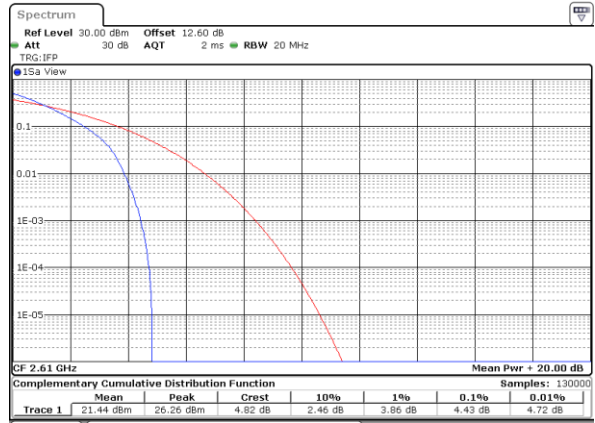

Highest Channel / 1RB99 and 1RB0

Date: 11.JUN.2020 20:43:21

Date: 11.JUN.2020 20:42:19

Highest Channel / FullIRB

N/A

Date: 11.JUN.2020 20:48:32

LTE Band 38

Peak-to-Average Ratio

LTE Band 38 / 20MHz / QPSK

Lowest Channel / 1RB

Date: 24.MAY.2020 10:46:27

Lowest Channel / Full RB

Date: 24.MAY.2020 10:46:19

Middle Channel / 1RB

Date: 24.MAY.2020 10:47:14

Middle Channel / Full RB

Date: 24.MAY.2020 10:47:32

Highest Channel / 1RB

Date: 24.MAY.2020 10:47:52

Highest Channel / Full RB

Date: 24.MAY.2020 10:48:10

LTE Band 38 / 20MHz / 16QAM

Lowest Channel / 1RB

Date: 24.MAY.2020 10:44:30

Lowest Channel / Full RB

Date: 24.MAY.2020 10:44:50

Middle Channel / 1RB

Date: 24.MAY.2020 10:45:09

Middle Channel / Full RB

Date: 24.MAY.2020 10:45:27

Highest Channel / 1RB

Date: 24.MAY.2020 10:45:47