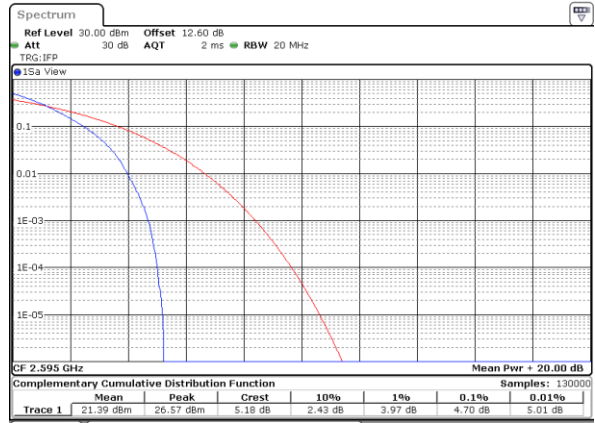

Highest Channel / 1RB99 and 1RB0

Date: 11.JUN.2020 20:43:21

Date: 11.JUN.2020 20:42:19

Highest Channel / FullIRB

N/A

Date: 11.JUN.2020 20:48:32

LTE Band 38

Peak-to-Average Ratio

LTE Band 38 / 20MHz / QPSK

Lowest Channel / 1RB

Date: 24.MAY.2020 10:46:27

Lowest Channel / Full RB

Date: 24.MAY.2020 10:46:19

Middle Channel / 1RB

Date: 24.MAY.2020 10:47:14

Middle Channel / Full RB

Date: 24.MAY.2020 10:47:32

Highest Channel / 1RB

Date: 24.MAY.2020 10:47:52

Highest Channel / Full RB

Date: 24.MAY.2020 10:48:10

LTE Band 38 / 20MHz / 16QAM

Lowest Channel / 1RB

Date: 24.MAY.2020 10:44:30

Lowest Channel / Full RB

Date: 24.MAY.2020 10:44:50

Middle Channel / 1RB

Date: 24.MAY.2020 10:45:09

Middle Channel / Full RB

Date: 24.MAY.2020 10:45:27

Highest Channel / 1RB

Date: 24.MAY.2020 10:45:47