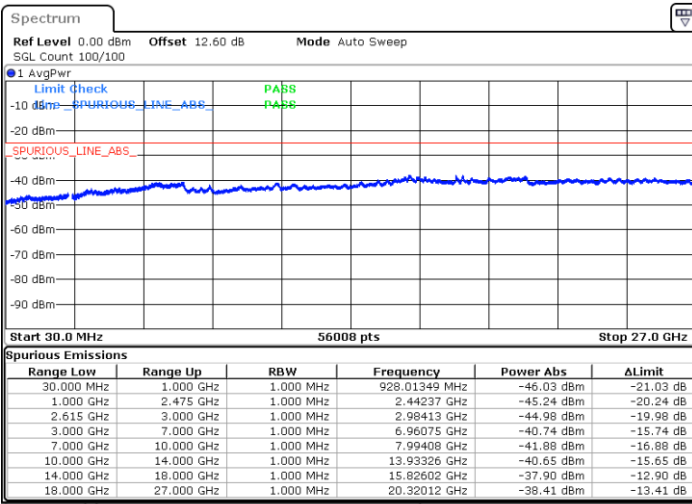

LTE Band 7C / 20MHz+15MHz

64QAM

Lowest Channel / 1RB0 and 1RB74

Lowest Channel / 1RB99 and 1RB0

Date: 11.JUN.2020 18:21:59

Date: 11.JUN.2020 18:16:48

Lowest Channel / FullIRB

N/A

Date: 11.JUN.2020 18:23:01

LTE Band 7C / 20MHz+15MHz

64QAM

MiddleChannel / 1RB0 and 1RB74

Middle Channel / 1RB99 and 1RB0

Date: 11.JUN.2020 18:58:42

Date: 11.JUN.2020 19:03:53

Middle Channel / FullIRB

N/A

Date: 11.JUN.2020 18:57:40

LTE Band 7C / 20MHz+15MHz

64QAM

Highest Channel / 1RB0 and 1RB74

Highest Channel / 1RB99 and 1RB0

Date: 11.JUN.2020 20:22:40

Date: 11.JUN.2020 20:21:38

Highest Channel / FullIRB

N/A

Date: 11.JUN.2020 20:27:51

LTE Band 7C / 20MHz+20MHz

64QAM

Lowest Channel / 1RB0 and 1RB99

Lowest Channel / 1RB99 and 1RB0

Date: 11.JUN.2020 17:55:33