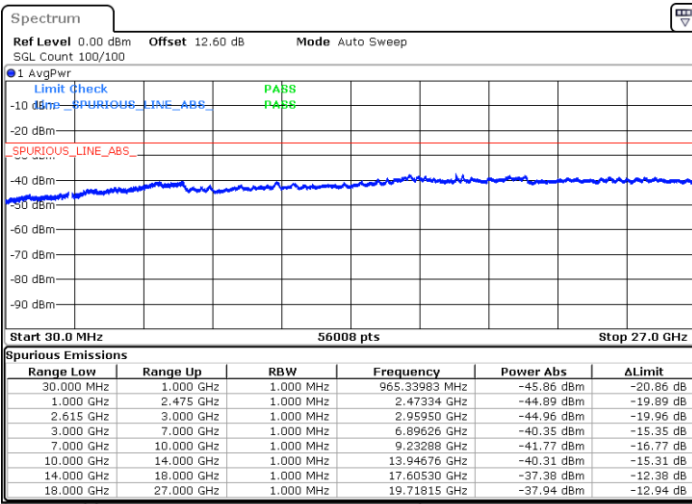

Date: 11.JUN.2020 19:43:18

Middle Channel / FullIRB

N/A

Date: 11.JUN.2020 19:37:05

LTE Band 7C / 15MHz+20MHz

64QAM

Highest Channel / 1RB0 and 1RB99

Highest Channel / 1RB74 and 1RB0

Date: 11.JUN.2020 20:00:36

Date: 11.JUN.2020 19:59:34

Highest Channel / FullIRB

N/A

Date: 11.JUN.2020 20:05:47

LTE Band 7C / 20MHz+10MHz

64QAM

Lowest Channel / 1RB0 and 1RB49

Lowest Channel / 1RB99 and 1RB0

Date: 12.JUN.2020 13:53:27

Date: 12.JUN.2020 13:48:16

Lowest Channel / FullIRB

N/A

Date: 12.JUN.2020 13:54:29

LTE Band 7C / 20MHz+10MHz

64QAM

Middle Channel / 1RB0 and 1RB49

Middle Channel / 1RB99 and 1RB0

Date: 12.JUN.2020 15:41:22

Date: 12.JUN.2020 15:46:34

Middle Channel / FullIRB

N/A

Date: 12.JUN.2020 15:40:19

LTE Band 7C / 20MHz+10MHz