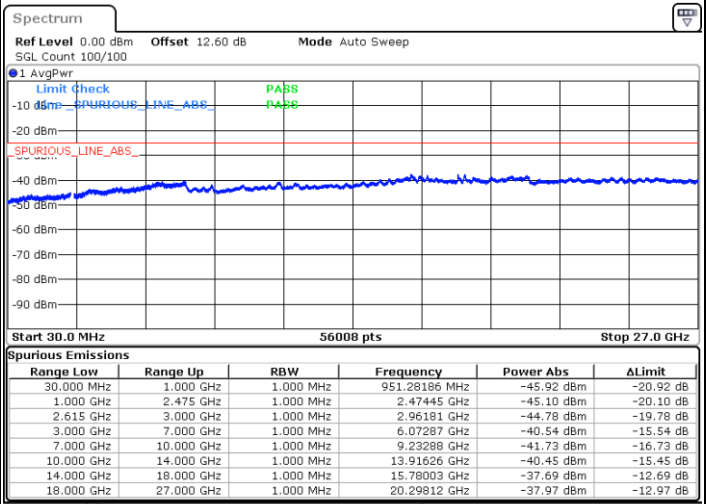

Lowest Channel / 1RB99 and 1RB0

Date: 12.JUN.2020 13:53:27

Date: 12.JUN.2020 13:48:16

Lowest Channel / FullIRB

N/A

Date: 12.JUN.2020 13:54:29

LTE Band 7C / 20MHz+10MHz

64QAM

Middle Channel / 1RB0 and 1RB49

Middle Channel / 1RB99 and 1RB0

Date: 12.JUN.2020 15:41:22

Date: 12.JUN.2020 15:46:34

Middle Channel / FullIRB

N/A

Date: 12.JUN.2020 15:40:19

LTE Band 7C / 20MHz+10MHz

64QAM

Highest Channel / 1RB0 and 1RB49

Highest Channel / 1RB99 and 1RB0

Date: 12.JUN.2020 15:28:46

Date: 12.JUN.2020 15:27:44

Highest Channel / FullIRB

N/A

Date: 12.JUN.2020 15:33:59

LTE Band 7C / 20MHz+15MHz

64QAM

Lowest Channel / 1RB0 and 1RB74

Lowest Channel / 1RB99 and 1RB0

Date: 11.JUN.2020 18:21:59

Date: 11.JUN.2020 18:16:48

Lowest Channel / FullIRB

N/A