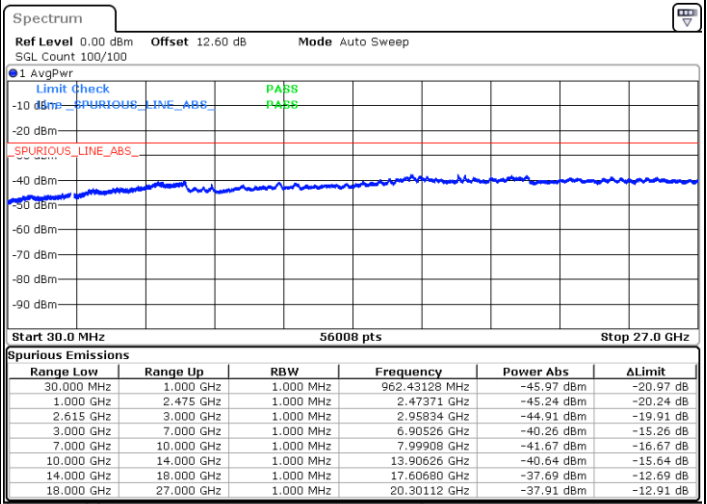

Date: 11.JUN.2020 20:47:30

LTE Band 7C / 10MHz+20MHz

64QAM

Lowest Channel / 1RB0 and 1RB99

Lowest Channel / 1RB49 and 1RB0

Date: 12.JUN.2020 14:27:32

Date: 12.JUN.2020 14:22:19

Lowest Channel / FullRB

N/A

Date: 12.JUN.2020 14:28:34

LTE Band 7C / 10MHz+20MHz

64QAM

MiddleChannel / 1RB0 and 1RB99

Middle Channel / 1RB49 and 1RB0

Date: 12.JUN.2020 15:07:27

Date: 12.JUN.2020 15:12:37

Middle Channel / FullIRB

N/A

Date: 12.JUN.2020 15:06:25

LTE Band 7C / 10MHz+20MHz

64QAM

Highest Channel / 1RB0 and 1RB99

Highest Channel / 1RB49 and 1RB0

Date: 12.JUN.2020 14:49:32

Date: 12.JUN.2020 14:48:30

Highest Channel / FullRB

N/A

Date: 12.JUN.2020 14:54:46

LTE Band 7C / 15MHz+10MHz

64QAM

Lowest Channel / 1RB0 and 1RB49

Lowest Channel / 1RB74 and 1RB0