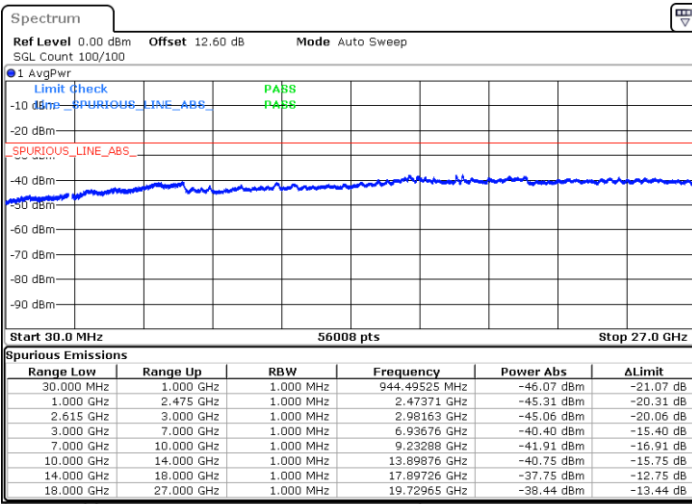

LTE Band 7C / 20MHz+20MHz

16QAM

Highest Channel / 1RB0 and 1RB99

Highest Channel / 1RB99 and 1RB0

Date: 11.JUN.2020 20:44:24

Date: 11.JUN.2020 20:41:17

Highest Channel / FullIRB

N/A

Date: 11.JUN.2020 20:47:30

LTE Band 7C / 10MHz+20MHz

64QAM

Lowest Channel / 1RB0 and 1RB99

Lowest Channel / 1RB49 and 1RB0

Date: 12.JUN.2020 14:27:32

Date: 12.JUN.2020 14:22:19

Lowest Channel / FullRB