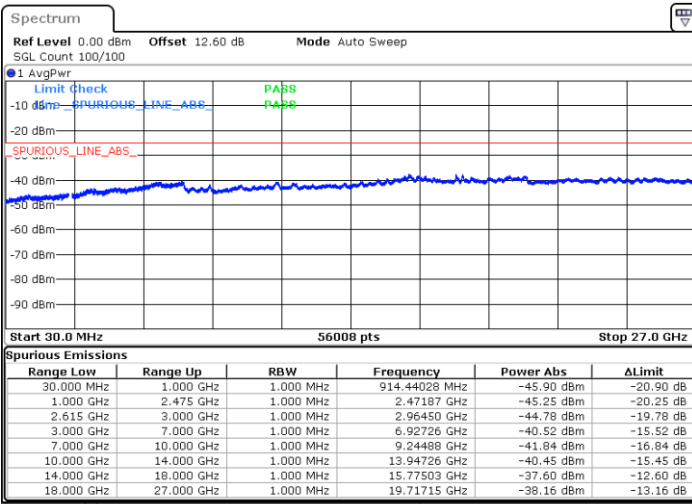

Lowest Channel / 1RB99 and 1RB0

Date: 12.JUN.2020 13:53:27

Date: 12.JUN.2020 13:48:16

Lowest Channel / FullIRB

N/A

Date: 12.JUN.2020 13:54:29

LTE Band 7C / 20MHz+10MHz

64QAM

Middle Channel / 1RB0 and 1RB49

Middle Channel / 1RB99 and 1RB0

Date: 12.JUN.2020 15:41:22

Date: 12.JUN.2020 15:46:34

Middle Channel / FullIRB

N/A

Date: 12.JUN.2020 15:40:19

LTE Band 7C / 20MHz+10MHz

64QAM

Highest Channel / 1RB0 and 1RB49

Highest Channel / 1RB99 and 1RB0

Date: 12.JUN.2020 15:28:46

Date: 12.JUN.2020 15:27:44

Highest Channel / FullIRB

N/A

Date: 12.JUN.2020 15:33:59

LTE Band 7C / 20MHz+15MHz

64QAM

Lowest Channel / 1RB0 and 1RB74

Lowest Channel / 1RB99 and 1RB0

Date: 11.JUN.2020 18:21:59

Date: 11.JUN.2020 18:16:48

Lowest Channel / FullIRB

N/A