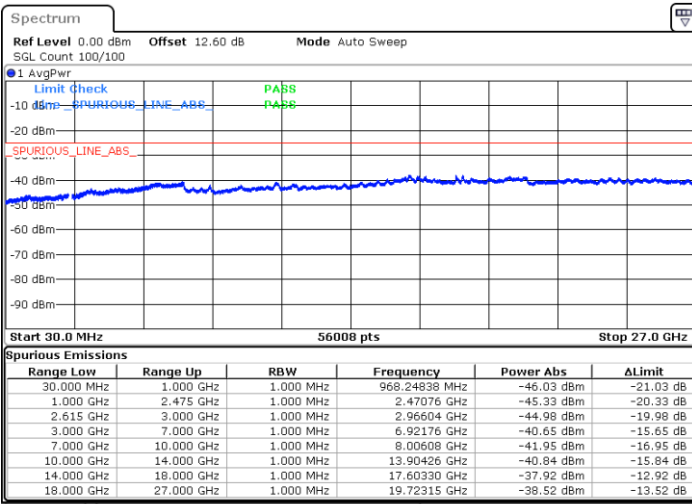

64QAM

Highest Channel / 1RB0 and 1RB49

Highest Channel / 1RB99 and 1RB0

Date: 12.JUN.2020 15:28:46

Date: 12.JUN.2020 15:27:44

Highest Channel / FullIRB

N/A

Date: 12.JUN.2020 15:33:59

LTE Band 7C / 20MHz+15MHz

64QAM

Lowest Channel / 1RB0 and 1RB74

Lowest Channel / 1RB99 and 1RB0

Date: 11.JUN.2020 18:21:59

Date: 11.JUN.2020 18:16:48

Lowest Channel / FullIRB

N/A

Date: 11.JUN.2020 18:23:01

LTE Band 7C / 20MHz+15MHz

64QAM

MiddleChannel / 1RB0 and 1RB74

Middle Channel / 1RB99 and 1RB0

Date: 11.JUN.2020 18:58:42

Date: 11.JUN.2020 19:03:53

Middle Channel / FullIRB