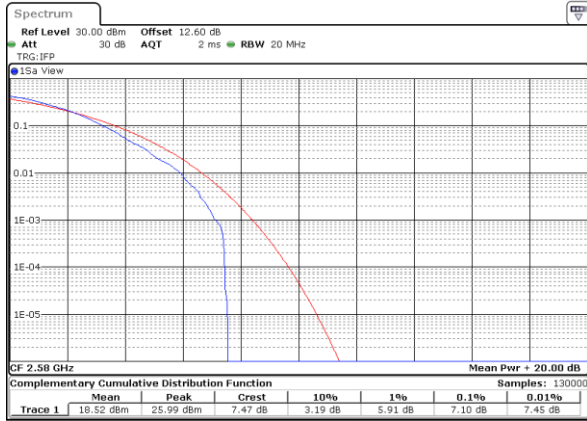

Lowest Channel / Full RB

Date: 24.MAY.2020 10:44:50

Middle Channel / 1RB

Date: 24.MAY.2020 10:45:09

Middle Channel / Full RB

Date: 24.MAY.2020 10:45:27

Highest Channel / 1RB

Date: 24.MAY.2020 10:45:47

Highest Channel / Full RB

Date: 24.MAY.2020 10:46:04

LTE Band 38 / 20MHz / 64QAM

Lowest Channel / 1RB

Date: 24.MAY.2020 10:49:00

Lowest Channel / Full RB

Date: 24.MAY.2020 10:49:18

Middle Channel / 1RB

Date: 24.MAY.2020 10:42:22

Middle Channel / Full RB

Date: 24.MAY.2020 10:43:29

Highest Channel / 1RB

Date: 24.MAY.2020 10:43:53

Highest Channel / Full RB

Date: 24.MAY.2020 10:44:12

26dB Bandwidth