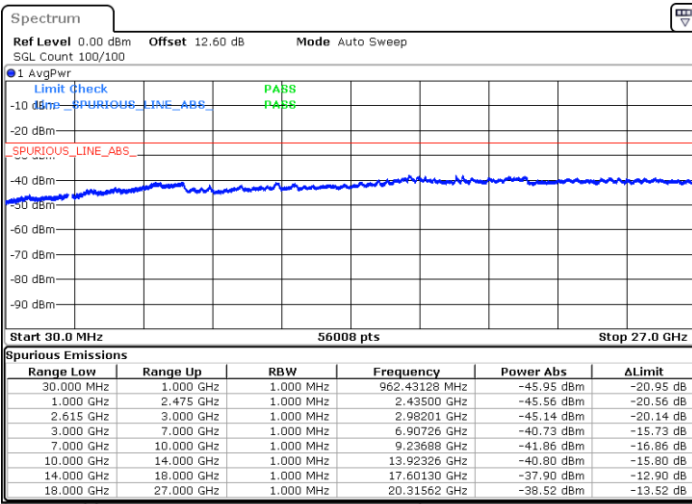

Date: 11.JUN.2020 17:32:24

Date: 11.JUN.2020 17:37:36

Middle Channel / FullIRB

N/A

Date: 11.JUN.2020 17:31:22

LTE Band 7C / 20MHz+20MHz

64QAM

Highest Channel / 1RB0 and 1RB99

Highest Channel / 1RB99 and 1RB0

Date: 11.JUN.2020 20:43:21

Date: 11.JUN.2020 20:42:19

Highest Channel / FullIRB

N/A

Date: 11.JUN.2020 20:48:32

LTE Band 38

Peak-to-Average Ratio

Mode	LTE Band 38 / 20MHz				
Mod.	QPSK		16QAM		Limit: 13dB
RB Size	1RB	Full RB	1RB	Full RB	Result
Lowest CH	4.12	4.90	5.88	6.29	PASS
Middle CH	3.94	4.70	5.86	6.06	
Highest CH	3.74	4.43	5.39	5.77	
Mode	LTE Band 38 / 20MHz				
Mod.	64QAM				Limit: 13dB
RB Size	1RB	Full RB			Result
Lowest CH	7.10	6.87	-	-	PASS
Middle CH	7.04	6.64	-	-	
Highest CH	6.52	6.29	-	-	