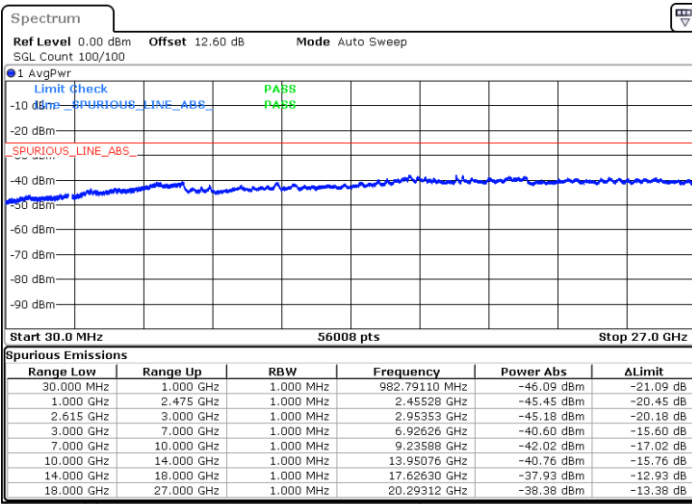

Date: 11.JUN.2020 18:23:01

LTE Band 7C / 20MHz+15MHz

64QAM

MiddleChannel / 1RB0 and 1RB74

Middle Channel / 1RB99 and 1RB0

Date: 11.JUN.2020 18:58:42

Date: 11.JUN.2020 19:03:53

Middle Channel / FullIRB

N/A

Date: 11.JUN.2020 18:57:40

LTE Band 7C / 20MHz+15MHz

64QAM

Highest Channel / 1RB0 and 1RB74

Highest Channel / 1RB99 and 1RB0

Date: 11.JUN.2020 20:22:40

Date: 11.JUN.2020 20:21:38

Highest Channel / FullIRB

N/A

Date: 11.JUN.2020 20:27:51

LTE Band 7C / 20MHz+20MHz

64QAM

Lowest Channel / 1RB0 and 1RB99

Lowest Channel / 1RB99 and 1RB0

Date: 11.JUN.2020 17:55:33

Date: 11.JUN.2020 17:50:23

Lowest Channel / FullIRB

N/A

Date: 11.JUN.2020 17:56:36

LTE Band 7C / 20MHz+20MHz

64QAM

Middle Channel / 1RB0 and 1RB99

Middle Channel / 1RB99 and 1RB0