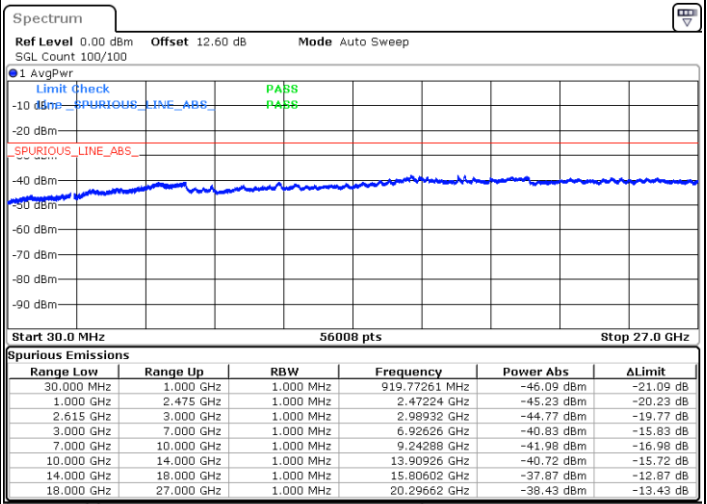

Highest Channel / FullIRB

N/A

Date: 11.JUN.2020 20:27:51

LTE Band 7C / 20MHz+20MHz

64QAM

Lowest Channel / 1RB0 and 1RB99

Lowest Channel / 1RB99 and 1RB0

Date: 11.JUN.2020 17:55:33

Date: 11.JUN.2020 17:50:23

Lowest Channel / FullIRB

N/A

Date: 11.JUN.2020 17:56:36

LTE Band 7C / 20MHz+20MHz

64QAM

Middle Channel / 1RB0 and 1RB99

Middle Channel / 1RB99 and 1RB0

Date: 11.JUN.2020 17:32:24

Date: 11.JUN.2020 17:37:36

Middle Channel / FullIRB

N/A

Date: 11.JUN.2020 17:31:22

LTE Band 7C / 20MHz+20MHz

64QAM

Highest Channel / 1RB0 and 1RB99

Highest Channel / 1RB99 and 1RB0

Date: 11.JUN.2020 20:43:21

Date: 11.JUN.2020 20:42:19

Highest Channel / FullIRB

N/A

Date: 11.JUN.2020 20:48:32

LTE Band 38

Peak-to-Average Ratio