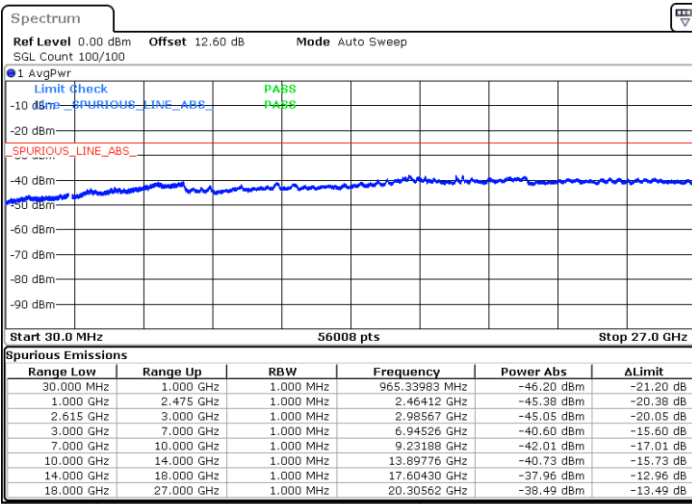

N/A

Date: 11.JUN.2020 18:57:40

LTE Band 7C / 20MHz+15MHz

64QAM

Highest Channel / 1RB0 and 1RB74

Highest Channel / 1RB99 and 1RB0

Date: 11.JUN.2020 20:22:40

Date: 11.JUN.2020 20:21:38

Highest Channel / FullIRB

N/A

Date: 11.JUN.2020 20:27:51

LTE Band 7C / 20MHz+20MHz

64QAM

Lowest Channel / 1RB0 and 1RB99

Lowest Channel / 1RB99 and 1RB0

Date: 11.JUN.2020 17:55:33

Date: 11.JUN.2020 17:50:23

Lowest Channel / FullIRB

N/A

Date: 11.JUN.2020 17:56:36

LTE Band 7C / 20MHz+20MHz

64QAM

Middle Channel / 1RB0 and 1RB99

Middle Channel / 1RB99 and 1RB0

Date: 11.JUN.2020 17:32:24

Date: 11.JUN.2020 17:37:36

Middle Channel / FullIRB

N/A

Date: 11.JUN.2020 17:31:22

LTE Band 7C / 20MHz+20MHz

64QAM

Highest Channel / 1RB0 and 1RB99