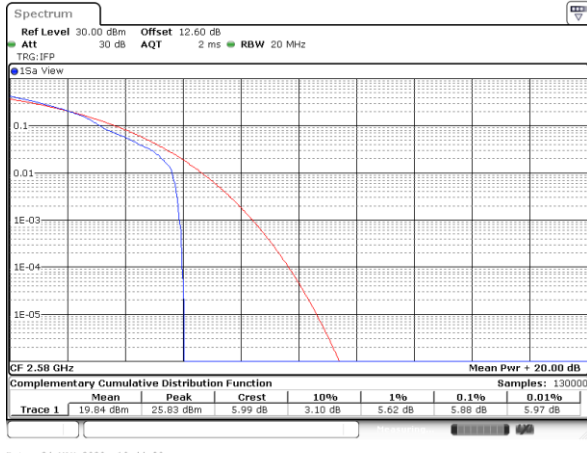

LTE Band 38 / 20MHz / QPSK

Lowest Channel / 1RB

Date: 24.MAY.2020 10:46:27

Lowest Channel / Full RB

Date: 24.MAY.2020 10:46:19

Middle Channel / 1RB

Date: 24.MAY.2020 10:47:14

Middle Channel / Full RB

Date: 24.MAY.2020 10:47:32

Highest Channel / 1RB

Date: 24.MAY.2020 10:47:52

Highest Channel / Full RB

Date: 24.MAY.2020 10:48:10

LTE Band 38 / 20MHz / 16QAM

Lowest Channel / 1RB

Date: 24.MAY.2020 10:44:30

Lowest Channel / Full RB

Date: 24.MAY.2020 10:44:50

Middle Channel / 1RB

Date: 24.MAY.2020 10:45:09

Middle Channel / Full RB

Date: 24.MAY.2020 10:45:27

Highest Channel / 1RB

Date: 24.MAY.2020 10:45:47