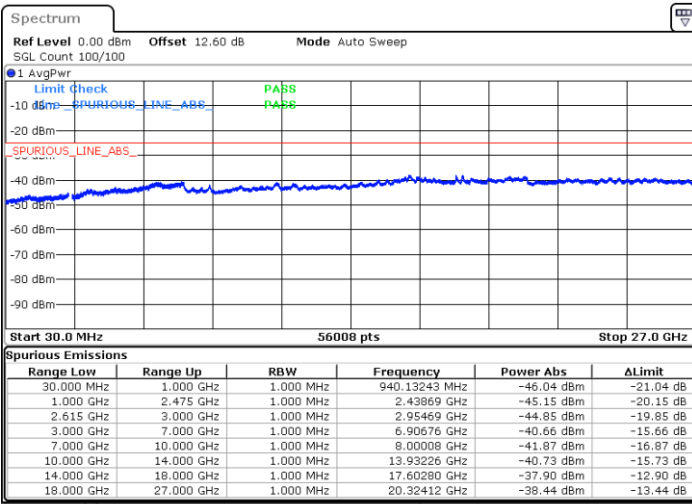

Lowest Channel / 1RB99 and 1RB0

Date: 12.JUN.2020 13:53:27

Date: 12.JUN.2020 13:48:16

Lowest Channel / FullIRB

N/A

Date: 12.JUN.2020 13:54:29

LTE Band 7C / 20MHz+10MHz

64QAM

Middle Channel / 1RB0 and 1RB49

Middle Channel / 1RB99 and 1RB0

Date: 12.JUN.2020 15:41:22

Date: 12.JUN.2020 15:46:34

Middle Channel / FullIRB

N/A

Date: 12.JUN.2020 15:40:19

LTE Band 7C / 20MHz+10MHz

64QAM

Highest Channel / 1RB0 and 1RB49

Highest Channel / 1RB99 and 1RB0

Date: 12.JUN.2020 15:28:46

Date: 12.JUN.2020 15:27:44

Highest Channel / FullIRB

N/A

Date: 12.JUN.2020 15:33:59

LTE Band 7C / 20MHz+15MHz

64QAM

Lowest Channel / 1RB0 and 1RB74

Lowest Channel / 1RB99 and 1RB0

Date: 11.JUN.2020 18:21:59

Date: 11.JUN.2020 18:16:48

Lowest Channel / FullIRB

N/A