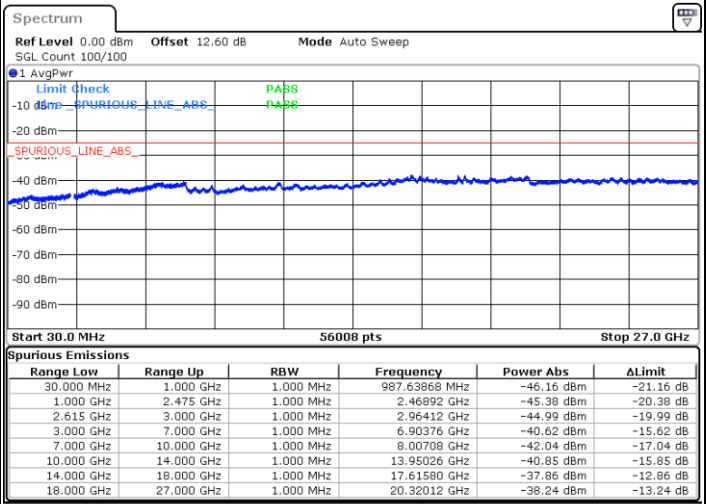

Highest Channel / 1RB0 and 1RB49

Highest Channel / 1RB74 and 1RB0

Date: 12.JUN.2020 09:56:28

Date: 12.JUN.2020 09:55:26

Highest Channel / FullIRB

N/A

Date: 12.JUN.2020 10:01:39

LTE Band 7C / 15MHz+15MHz

64QAM

Lowest Channel / 1RB0 and 1RB74

Lowest Channel / 1RB74 and 1RB0

Date: 11.JUN.2020 21:29:54

Date: 11.JUN.2020 21:24:44

Lowest Channel / FullIRB

N/A

Date: 11.JUN.2020 21:30:57

LTE Band 7C / 15MHz+15MHz

64QAM

Middle Channel / 1RB0 and 1RB74

Middle Channel / 1RB74 and 1RB0

Date: 11.JUN.2020 21:48:10

Date: 11.JUN.2020 21:55:41

Middle Channel / FullIRB

N/A

Date: 11.JUN.2020 21:47:08

LTE Band 7C / 15MHz+15MHz

64QAM

Highest Channel / 1RB0 and 1RB74

Highest Channel / 1RB74 and 1RB0

Date: 11.JUN.2020 21:06:44

Date: 11.JUN.2020 21:05:42

Highest Channel / FullIRB