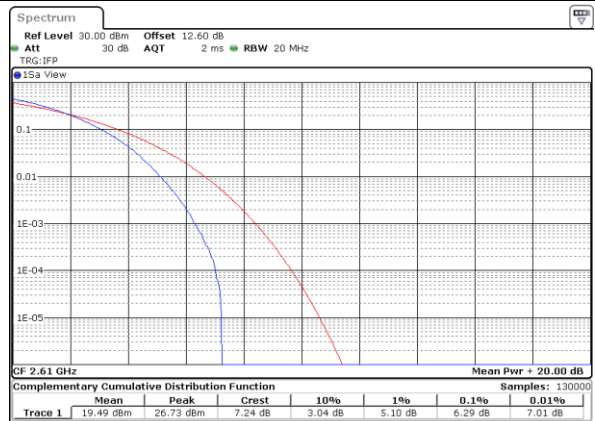

Highest Channel / Full RB

Date: 24.MAY.2020 10:46:04

LTE Band 38 / 20MHz / 64QAM

Lowest Channel / 1RB

Date: 24.MAY.2020 10:49:00

Lowest Channel / Full RB

Date: 24.MAY.2020 10:49:18

Middle Channel / 1RB

Date: 24.MAY.2020 10:42:22

Middle Channel / Full RB

Date: 24.MAY.2020 10:43:29

Highest Channel / 1RB

Date: 24.MAY.2020 10:43:53

Highest Channel / Full RB

Date: 24.MAY.2020 10:44:12

26dB Bandwidth

Mode	LTE Band 38 : 26dB BW(MHz)											
BW	1.4MHz		3MHz		5MHz		10MHz		15MHz		20MHz	
Mod.	QPSK	16QAM	QPSK	16QAM	QPSK	16QAM	QPSK	16QAM	QPSK	16QAM	QPSK	16QAM
Lowest CH	-	-	-	-	4.79	4.93	9.77	9.65	14.48	14.66	19.02	18.90
Middle CH	-	-	-	-	4.89	4.85	9.71	9.77	14.09	14.24	18.86	18.78
Highest CH	-	-	-	-	5.00	4.90	9.73	9.75	14.39	14.15	18.94	18.62
Mode	LTE Band 38 : 26dB BW(MHz)											
BW	1.4MHz		3MHz		5MHz		10MHz		15MHz		20MHz	
Mod.	64QAM		64QAM		64QAM		64QAM		64QAM		64QAM	
Lowest CH	-	-	-	-	4.78	-	9.77	-	14.30	-	18.86	-
Middle CH	-	-	-	-	4.82	-	9.71	-	14.15	-	18.70	-
Highest CH	-	-	-	-	4.82	-	9.73	-	14.45	-	18.62	-