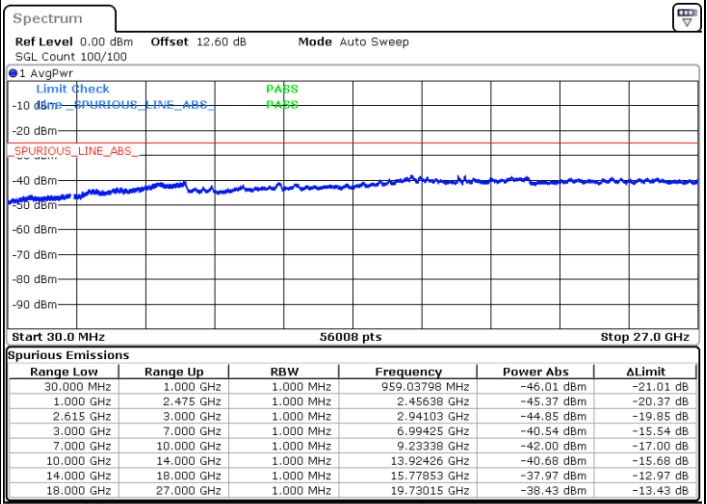

N/A

Date: 11.JUN.2020 18:57:40

LTE Band 7C / 20MHz+15MHz

64QAM

Highest Channel / 1RB0 and 1RB74

Highest Channel / 1RB99 and 1RB0

Date: 11.JUN.2020 20:22:40

Date: 11.JUN.2020 20:21:38

Highest Channel / FullIRB

N/A

Date: 11.JUN.2020 20:27:51

LTE Band 7C / 20MHz+20MHz

64QAM

Lowest Channel / 1RB0 and 1RB99

Lowest Channel / 1RB99 and 1RB0

Date: 11.JUN.2020 17:55:33

Date: 11.JUN.2020 17:50:23

Lowest Channel / FullIRB

N/A

Date: 11.JUN.2020 17:56:36

LTE Band 7C / 20MHz+20MHz

64QAM

Middle Channel / 1RB0 and 1RB99

Middle Channel / 1RB99 and 1RB0

Date: 11.JUN.2020 17:32:24

Date: 11.JUN.2020 17:37:36

Middle Channel / FullIRB

N/A

Date: 11.JUN.2020 17:31:22

LTE Band 7C / 20MHz+20MHz

64QAM

Highest Channel / 1RB0 and 1RB99