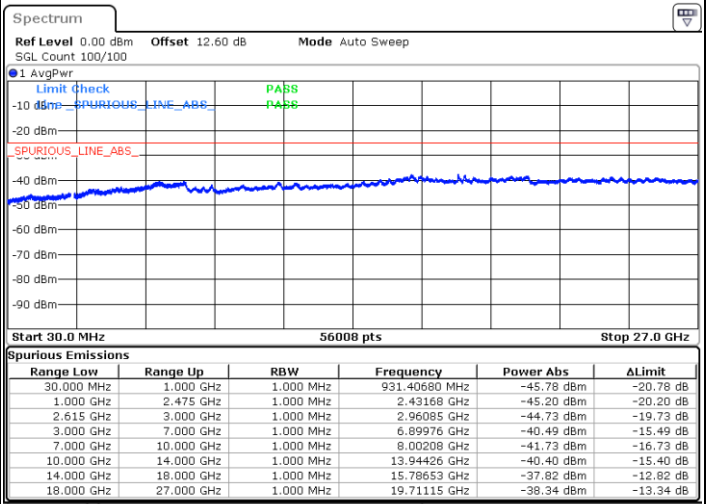

Date: 12.JUN.2020 14:48:30

Highest Channel / FullRB

N/A

Date: 12.JUN.2020 14:54:46

LTE Band 7C / 15MHz+10MHz

64QAM

Lowest Channel / 1RB0 and 1RB49

Lowest Channel / 1RB74 and 1RB0

Date: 12.JUN.2020 09:21:48

Date: 12.JUN.2020 09:10:05

Lowest Channel / FullIRB

N/A

Date: 12.JUN.2020 09:22:55

LTE Band 7C / 15MHz+10MHz

64QAM

Middle Channel / 1RB0 and 1RB49

Middle Channel / 1RB74 and 1RB0

Date: 12.JUN.2020 09:34:53

Date: 12.JUN.2020 09:40:04

Middle Channel / FullIRB

N/A

Date: 12.JUN.2020 09:33:51

LTE Band 7C / 15MHz+10MHz

64QAM

Highest Channel / 1RB0 and 1RB49

Highest Channel / 1RB74 and 1RB0

Date: 12.JUN.2020 09:56:28

Date: 12.JUN.2020 09:55:26

Highest Channel / FullIRB

N/A

Date: 12.JUN.2020 10:01:39

LTE Band 7C / 15MHz+15MHz