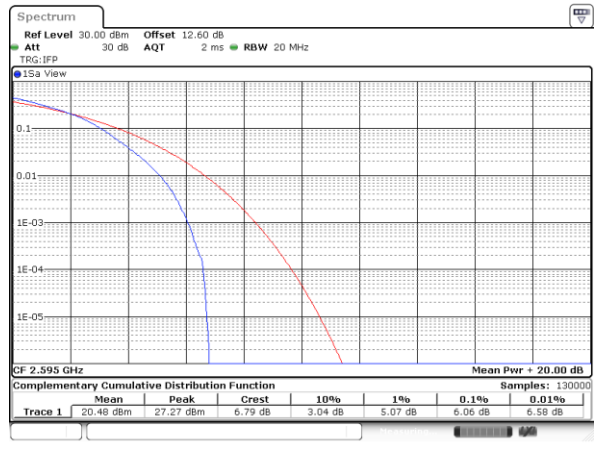

Date: 24.MAY.2020 10:47:32

Highest Channel / 1RB

Date: 24.MAY.2020 10:47:52

Highest Channel / Full RB

Date: 24.MAY.2020 10:48:10

LTE Band 38 / 20MHz / 16QAM

Lowest Channel / 1RB

Date: 24.MAY.2020 10:44:30

Lowest Channel / Full RB

Date: 24.MAY.2020 10:44:50

Middle Channel / 1RB

Date: 24.MAY.2020 10:45:09

Middle Channel / Full RB

Date: 24.MAY.2020 10:45:27

Highest Channel / 1RB

Date: 24.MAY.2020 10:45:47

Highest Channel / Full RB

Date: 24.MAY.2020 10:46:04

LTE Band 38 / 20MHz / 64QAM

Lowest Channel / 1RB

Date: 24.MAY.2020 10:49:00

Lowest Channel / Full RB

Date: 24.MAY.2020 10:49:18

Middle Channel / 1RB

Date: 24.MAY.2020 10:42:22

Middle Channel / Full RB

Date: 24.MAY.2020 10:43:29

Highest Channel / 1RB

Date: 24.MAY.2020 10:43:53

Highest Channel / Full RB

Date: 24.MAY.2020 10:44:12

26dB Bandwidth