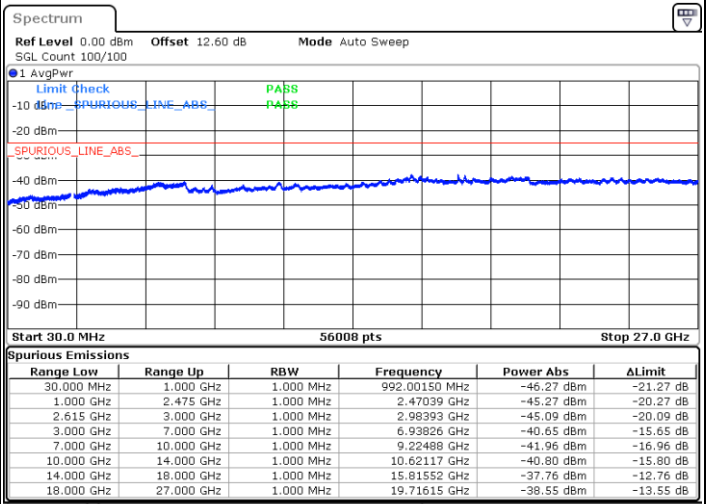

LTE Band 7C / 20MHz+20MHz

16QAM

Highest Channel / 1RB0 and 1RB99

Highest Channel / 1RB99 and 1RB0

Date: 11.JUN.2020 20:44:24

Date: 11.JUN.2020 20:41:17

Highest Channel / FullIRB

N/A

Date: 11.JUN.2020 20:47:30

LTE Band 7C / 10MHz+20MHz

64QAM

Lowest Channel / 1RB0 and 1RB99

Lowest Channel / 1RB49 and 1RB0

Date: 12.JUN.2020 14:27:32

Date: 12.JUN.2020 14:22:19

Lowest Channel / FullRB