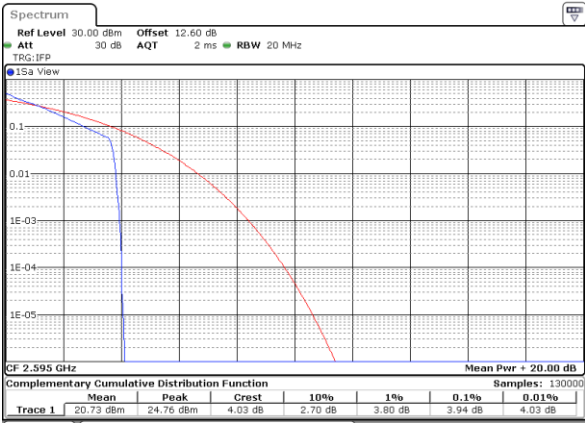

Highest Channel / 1RB99 and 1RB0

Date: 11.JUN.2020 20:43:21

Date: 11.JUN.2020 20:42:19

Highest Channel / FullIRB

N/A

Date: 11.JUN.2020 20:48:32

LTE Band 38

Peak-to-Average Ratio

LTE Band 38 / 20MHz / QPSK

Lowest Channel / 1RB

Date: 24.MAY.2020 10:46:27

Lowest Channel / Full RB

Date: 24.MAY.2020 10:46:19

Middle Channel / 1RB

Date: 24.MAY.2020 10:47:14

Middle Channel / Full RB

Date: 24.MAY.2020 10:47:32

Highest Channel / 1RB

Date: 24.MAY.2020 10:47:52

Highest Channel / Full RB

Date: 24.MAY.2020 10:48:10

LTE Band 38 / 20MHz / 16QAM

Lowest Channel / 1RB

Date: 24.MAY.2020 10:44:30

Lowest Channel / Full RB

Date: 24.MAY.2020 10:44:50

Middle Channel / 1RB

Date: 24.MAY.2020 10:45:09

Middle Channel / Full RB

Date: 24.MAY.2020 10:45:27

Highest Channel / 1RB

Date: 24.MAY.2020 10:45:47