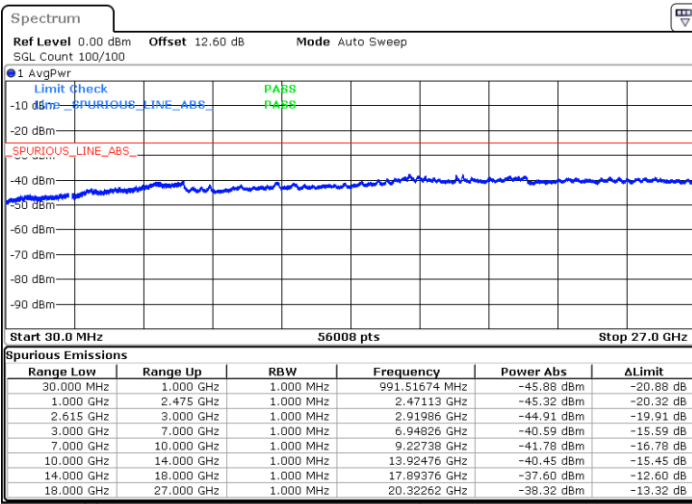

Date: 12.JUN.2020 09:21:48

Date: 12.JUN.2020 09:10:05

Lowest Channel / FullIRB

N/A

Date: 12.JUN.2020 09:22:55

LTE Band 7C / 15MHz+10MHz

64QAM

Middle Channel / 1RB0 and 1RB49

Middle Channel / 1RB74 and 1RB0

Date: 12.JUN.2020 09:34:53

Date: 12.JUN.2020 09:40:04

Middle Channel / FullIRB

N/A

Date: 12.JUN.2020 09:33:51

LTE Band 7C / 15MHz+10MHz

64QAM

Highest Channel / 1RB0 and 1RB49

Highest Channel / 1RB74 and 1RB0

Date: 12.JUN.2020 09:56:28

Date: 12.JUN.2020 09:55:26

Highest Channel / FullIRB

N/A

Date: 12.JUN.2020 10:01:39

LTE Band 7C / 15MHz+15MHz