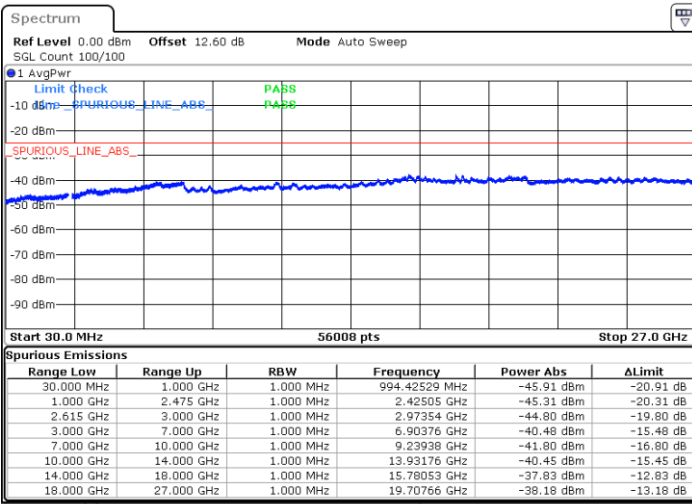

Date: 12.JUN.2020 09:21:48

Date: 12.JUN.2020 09:10:05

Lowest Channel / FullIRB

N/A

Date: 12.JUN.2020 09:22:55

LTE Band 7C / 15MHz+10MHz

64QAM

Middle Channel / 1RB0 and 1RB49

Middle Channel / 1RB74 and 1RB0

Date: 12.JUN.2020 09:34:53

Date: 12.JUN.2020 09:40:04

Middle Channel / FullIRB

N/A

Date: 12.JUN.2020 09:33:51

LTE Band 7C / 15MHz+10MHz

64QAM

Highest Channel / 1RB0 and 1RB49

Highest Channel / 1RB74 and 1RB0

Date: 12.JUN.2020 09:56:28

Date: 12.JUN.2020 09:55:26

Highest Channel / FullIRB

N/A

Date: 12.JUN.2020 10:01:39

LTE Band 7C / 15MHz+15MHz