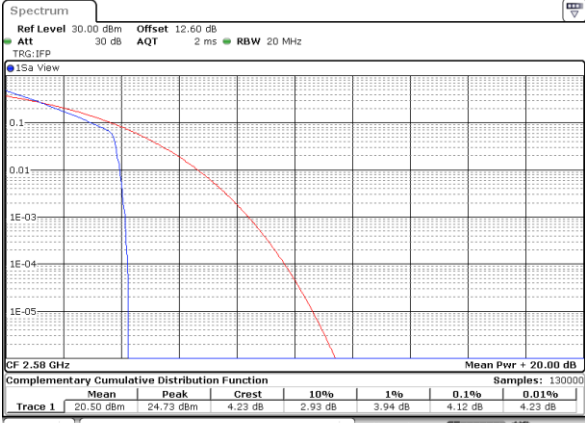

LTE Band 38 / 20MHz / QPSK

Lowest Channel / 1RB

Date: 24.MAY.2020 10:46:27