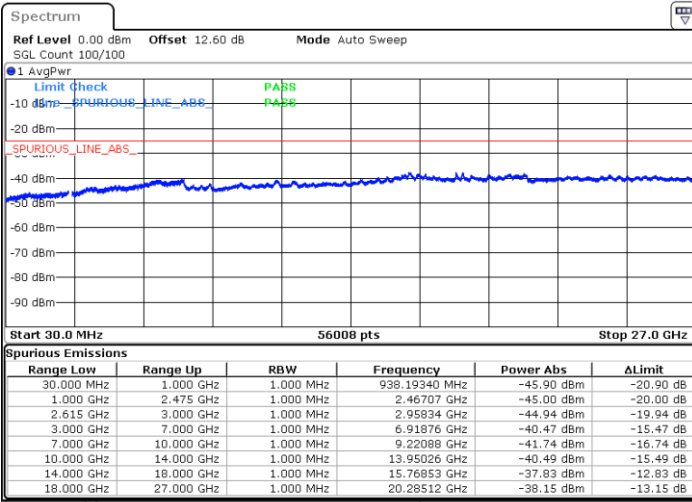

Middle Channel / 1RB74 and 1RB0

Date: 12.JUN.2020 09:34:53

Date: 12.JUN.2020 09:40:04

Middle Channel / FullIRB

N/A

Date: 12.JUN.2020 09:33:51

LTE Band 7C / 15MHz+10MHz

64QAM

Highest Channel / 1RB0 and 1RB49

Highest Channel / 1RB74 and 1RB0

Date: 12.JUN.2020 09:56:28

Date: 12.JUN.2020 09:55:26

Highest Channel / FullIRB

N/A

Date: 12.JUN.2020 10:01:39

LTE Band 7C / 15MHz+15MHz

64QAM

Lowest Channel / 1RB0 and 1RB74

Lowest Channel / 1RB74 and 1RB0

Date: 11.JUN.2020 21:29:54

Date: 11.JUN.2020 21:24:44

Lowest Channel / FullIRB

N/A

Date: 11.JUN.2020 21:30:57