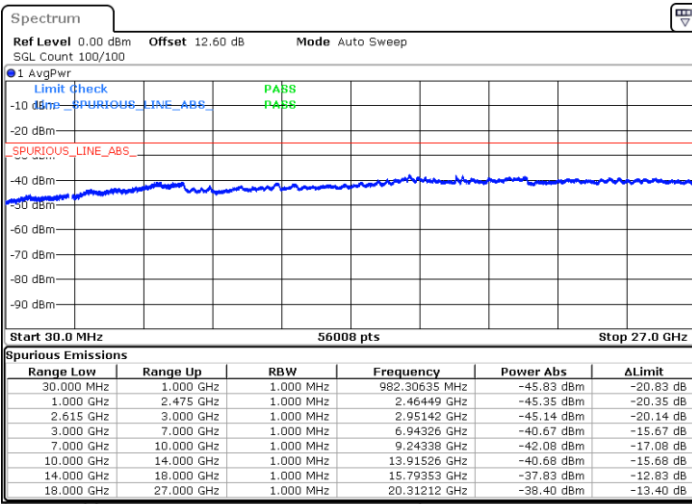

Highest Channel / FullIRB

N/A

Date: 11.JUN.2020 20:27:51

LTE Band 7C / 20MHz+20MHz

64QAM

Lowest Channel / 1RB0 and 1RB99

Lowest Channel / 1RB99 and 1RB0

Date: 11.JUN.2020 17:55:33

Date: 11.JUN.2020 17:50:23

Lowest Channel / FullIRB

N/A

Date: 11.JUN.2020 17:56:36

LTE Band 7C / 20MHz+20MHz

64QAM

Middle Channel / 1RB0 and 1RB99

Middle Channel / 1RB99 and 1RB0

Date: 11.JUN.2020 17:32:24

Date: 11.JUN.2020 17:37:36

Middle Channel / FullIRB

N/A

Date: 11.JUN.2020 17:31:22

LTE Band 7C / 20MHz+20MHz

64QAM

Highest Channel / 1RB0 and 1RB99

Highest Channel / 1RB99 and 1RB0

Date: 11.JUN.2020 20:43:21

Date: 11.JUN.2020 20:42:19

Highest Channel / FullIRB

N/A

Date: 11.JUN.2020 20:48:32

LTE Band 38

Peak-to-Average Ratio