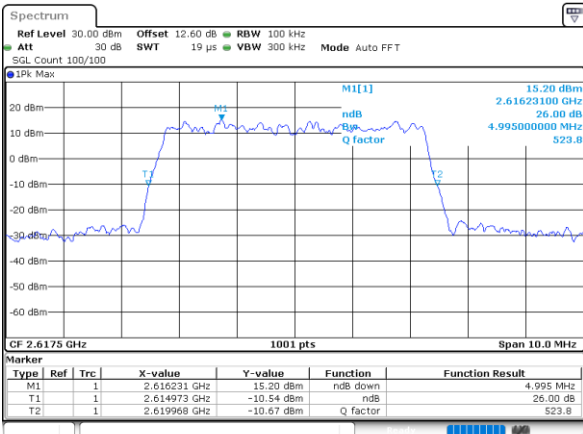

Highest Channel / 5MHz / QPSK

Date: 24.MAY.2020 10:28:19