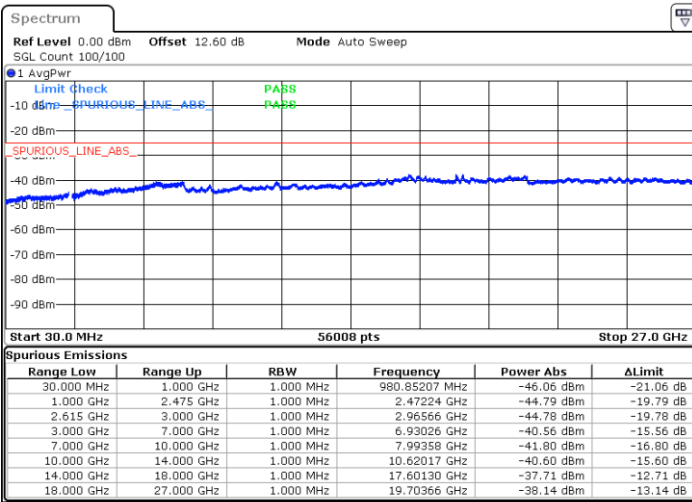

Middle Channel / FullIRB

N/A

Date: 12.JUN.2020 15:06:25

LTE Band 7C / 10MHz+20MHz

64QAM

Highest Channel / 1RB0 and 1RB99

Highest Channel / 1RB49 and 1RB0

Date: 12.JUN.2020 14:49:32

Date: 12.JUN.2020 14:48:30

Highest Channel / FullRB

N/A

Date: 12.JUN.2020 14:54:46

LTE Band 7C / 15MHz+10MHz

64QAM

Lowest Channel / 1RB0 and 1RB49

Lowest Channel / 1RB74 and 1RB0

Date: 12.JUN.2020 09:21:48

Date: 12.JUN.2020 09:10:05

Lowest Channel / FullIRB

N/A

Date: 12.JUN.2020 09:22:55

LTE Band 7C / 15MHz+10MHz

64QAM

Middle Channel / 1RB0 and 1RB49