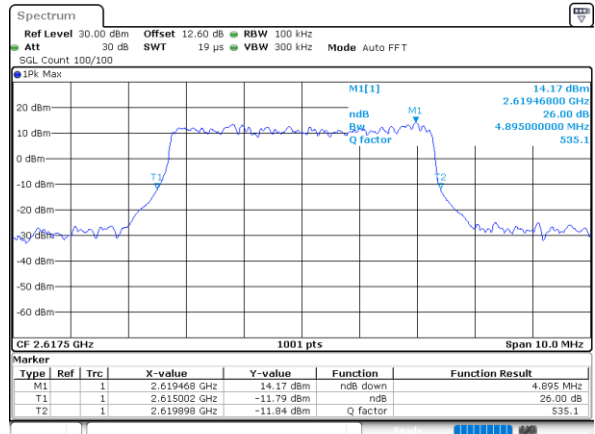

Highest Channel / 5MHz / 16QAM

Date: 24.MAY.2020 10:28:31