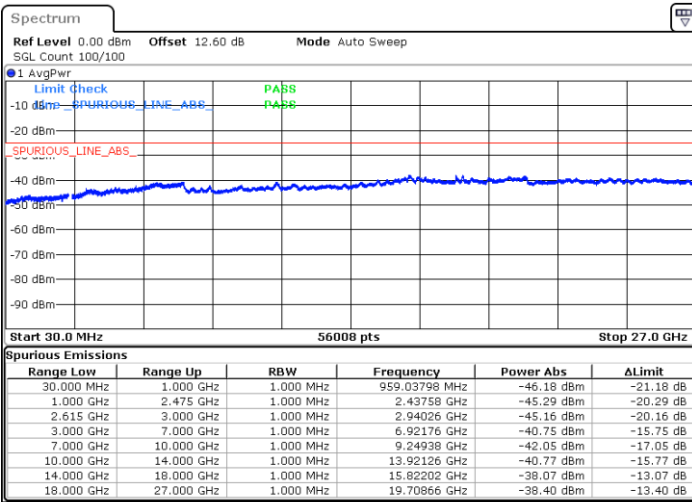

Lowest Channel / FullIRB

N/A

Date: 11.JUN.2020 19:28:53

LTE Band 7C / 15MHz+20MHz

64QAM

Middle Channel / 1RB0 and 1RB99

Middle Channel / 1RB74 and 1RB0

Date: 11.JUN.2020 19:38:07

Date: 11.JUN.2020 19:43:18

Middle Channel / FullIRB

N/A

Date: 11.JUN.2020 19:37:05

LTE Band 7C / 15MHz+20MHz

64QAM

Highest Channel / 1RB0 and 1RB99

Highest Channel / 1RB74 and 1RB0

Date: 11.JUN.2020 20:00:36

Date: 11.JUN.2020 19:59:34

Highest Channel / FullIRB

N/A

Date: 11.JUN.2020 20:05:47

LTE Band 7C / 20MHz+10MHz

64QAM

Lowest Channel / 1RB0 and 1RB49

Lowest Channel / 1RB99 and 1RB0

Date: 12.JUN.2020 13:53:27

Date: 12.JUN.2020 13:48:16

Lowest Channel / FullIRB

N/A

Date: 12.JUN.2020 13:54:29

LTE Band 7C / 20MHz+10MHz

64QAM