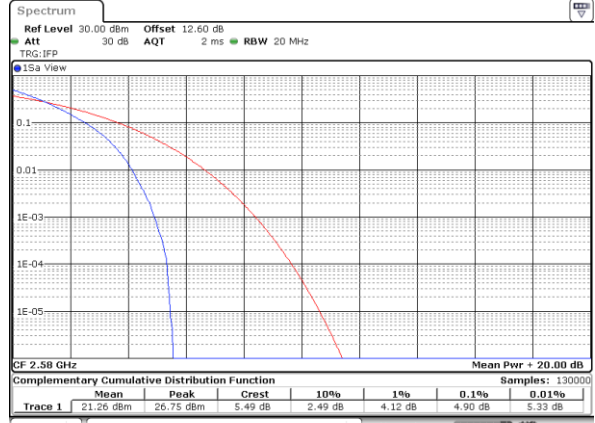

Highest Channel / 1RB99 and 1RB0

Date: 11.JUN.2020 20:43:21

Date: 11.JUN.2020 20:42:19

Highest Channel / FullIRB

N/A

Date: 11.JUN.2020 20:48:32

LTE Band 38

Peak-to-Average Ratio

Mode	LTE Band 38 / 20MHz				
Mod.	QPSK		16QAM		Limit: 13dB
RB Size	1RB	Full RB	1RB	Full RB	Result
Lowest CH	4.12	4.90	5.88	6.29	PASS
Middle CH	3.94	4.70	5.86	6.06	
Highest CH	3.74	4.43	5.39	5.77	
Mode	LTE Band 38 / 20MHz				
Mod.	64QAM				Limit: 13dB
RB Size	1RB	Full RB			Result
Lowest CH	7.10	6.87	-	-	PASS
Middle CH	7.04	6.64	-	-	
Highest CH	6.52	6.29	-	-	

LTE Band 38 / 20MHz / QPSK

Lowest Channel / 1RB

Date: 24.MAY.2020 10:46:27

Lowest Channel / Full RB

Date: 24.MAY.2020 10:46:19

Middle Channel / 1RB

Date: 24.MAY.2020 10:47:14

Middle Channel / Full RB

Date: 24.MAY.2020 10:47:32

Highest Channel / 1RB

Date: 24.MAY.2020 10:47:52

Highest Channel / Full RB

Date: 24.MAY.2020 10:48:10

LTE Band 38 / 20MHz / 16QAM

Lowest Channel / 1RB

Date: 24.MAY.2020 10:44:30