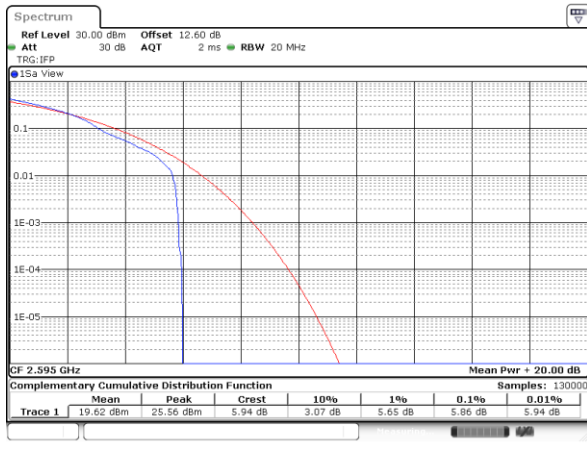

LTE Band 38 / 20MHz / QPSK

Lowest Channel / 1RB

Date: 24.MAY.2020 10:46:27

Lowest Channel / Full RB

Date: 24.MAY.2020 10:46:19

Middle Channel / 1RB

Date: 24.MAY.2020 10:47:14

Middle Channel / Full RB

Date: 24.MAY.2020 10:47:32

Highest Channel / 1RB

Date: 24.MAY.2020 10:47:52

Highest Channel / Full RB

Date: 24.MAY.2020 10:48:10

LTE Band 38 / 20MHz / 16QAM

Lowest Channel / 1RB

Date: 24.MAY.2020 10:44:30

Lowest Channel / Full RB

Date: 24.MAY.2020 10:44:50

Middle Channel / 1RB

Date: 24.MAY.2020 10:45:09

Middle Channel / Full RB

Date: 24.MAY.2020 10:45:27

Highest Channel / 1RB

Date: 24.MAY.2020 10:45:47

Highest Channel / Full RB

Date: 24.MAY.2020 10:46:04

LTE Band 38 / 20MHz / 64QAM

Lowest Channel / 1RB

Date: 24.MAY.2020 10:49:00

Lowest Channel / Full RB

Date: 24.MAY.2020 10:49:18

Middle Channel / 1RB