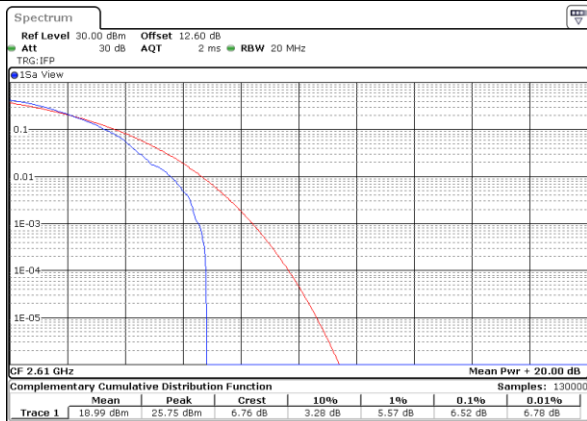

Lowest Channel / Full RB

Date: 24.MAY.2020 10:44:50

Middle Channel / 1RB

Date: 24.MAY.2020 10:45:09

Middle Channel / Full RB

Date: 24.MAY.2020 10:45:27

Highest Channel / 1RB

Date: 24.MAY.2020 10:45:47

Highest Channel / Full RB

Date: 24.MAY.2020 10:46:04

LTE Band 38 / 20MHz / 64QAM

Lowest Channel / 1RB

Date: 24.MAY.2020 10:49:00

Lowest Channel / Full RB

Date: 24.MAY.2020 10:49:18

Middle Channel / 1RB

Date: 24.MAY.2020 10:42:22

Middle Channel / Full RB

Date: 24.MAY.2020 10:43:29

Highest Channel / 1RB

Date: 24.MAY.2020 10:43:53

Highest Channel / Full RB

Date: 24.MAY.2020 10:44:12

26dB Bandwidth