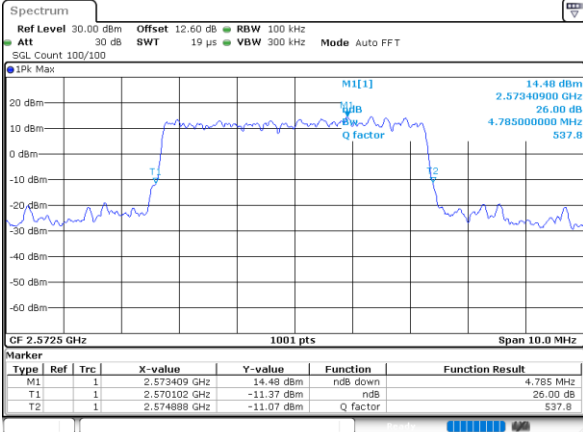

LTE Band 38

Lowest Channel / 5MHz / QPSK

Date: 24.MAY.2020 10:26:47