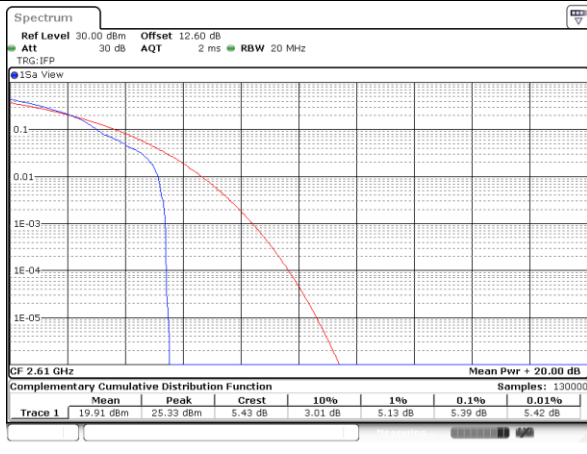

Date: 24.MAY.2020 10:47:32

Highest Channel / 1RB

Date: 24.MAY.2020 10:47:52

Highest Channel / Full RB

Date: 24.MAY.2020 10:48:10

LTE Band 38 / 20MHz / 16QAM

Lowest Channel / 1RB

Date: 24.MAY.2020 10:44:30

Lowest Channel / Full RB

Date: 24.MAY.2020 10:44:50

Middle Channel / 1RB

Date: 24.MAY.2020 10:45:09

Middle Channel / Full RB

Date: 24.MAY.2020 10:45:27

Highest Channel / 1RB

Date: 24.MAY.2020 10:45:47

Highest Channel / Full RB

Date: 24.MAY.2020 10:46:04

LTE Band 38 / 20MHz / 64QAM

Lowest Channel / 1RB

Date: 24.MAY.2020 10:49:00

Lowest Channel / Full RB

Date: 24.MAY.2020 10:49:18

Middle Channel / 1RB

Date: 24.MAY.2020 10:42:22

Middle Channel / Full RB

Date: 24.MAY.2020 10:43:29

Highest Channel / 1RB

Date: 24.MAY.2020 10:43:53

Highest Channel / Full RB

Date: 24.MAY.2020 10:44:12

26dB Bandwidth