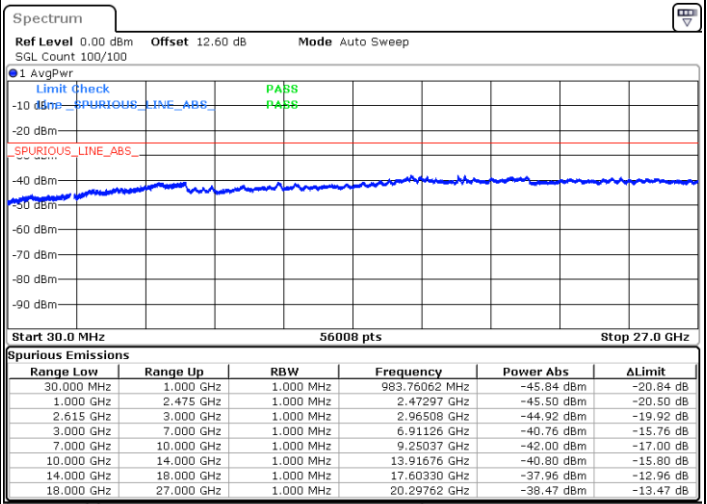

Lowest Channel / 1RB99 and 1RB0

Date: 12.JUN.2020 13:53:27

Date: 12.JUN.2020 13:48:16

Lowest Channel / FullIRB

N/A

Date: 12.JUN.2020 13:54:29

LTE Band 7C / 20MHz+10MHz

64QAM

Middle Channel / 1RB0 and 1RB49

Middle Channel / 1RB99 and 1RB0

Date: 12.JUN.2020 15:41:22

Date: 12.JUN.2020 15:46:34

Middle Channel / FullIRB

N/A

Date: 12.JUN.2020 15:40:19

LTE Band 7C / 20MHz+10MHz

64QAM

Highest Channel / 1RB0 and 1RB49

Highest Channel / 1RB99 and 1RB0

Date: 12.JUN.2020 15:28:46

Date: 12.JUN.2020 15:27:44

Highest Channel / FullIRB

N/A

Date: 12.JUN.2020 15:33:59

LTE Band 7C / 20MHz+15MHz

64QAM

Lowest Channel / 1RB0 and 1RB74

Lowest Channel / 1RB99 and 1RB0

Date: 11.JUN.2020 18:21:59

Date: 11.JUN.2020 18:16:48

Lowest Channel / FullIRB

N/A