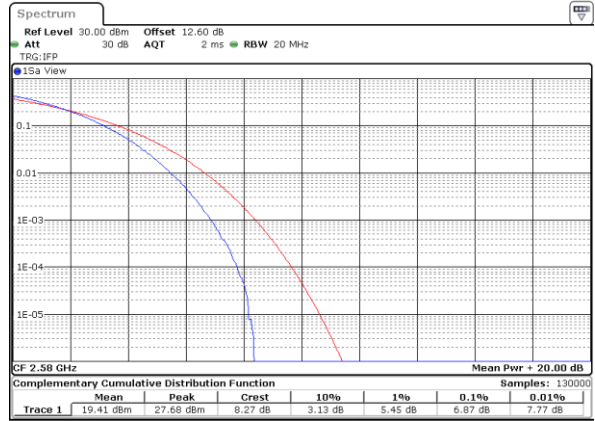

Lowest Channel / Full RB

Date: 24.MAY.2020 10:44:50

Middle Channel / 1RB

Date: 24.MAY.2020 10:45:09

Middle Channel / Full RB

Date: 24.MAY.2020 10:45:27

Highest Channel / 1RB

Date: 24.MAY.2020 10:45:47

Highest Channel / Full RB

Date: 24.MAY.2020 10:46:04

LTE Band 38 / 20MHz / 64QAM

Lowest Channel / 1RB

Date: 24.MAY.2020 10:49:00

Lowest Channel / Full RB

Date: 24.MAY.2020 10:49:18

Middle Channel / 1RB

Date: 24.MAY.2020 10:42:22

Middle Channel / Full RB

Date: 24.MAY.2020 10:43:29

Highest Channel / 1RB

Date: 24.MAY.2020 10:43:53

Highest Channel / Full RB

Date: 24.MAY.2020 10:44:12

26dB Bandwidth