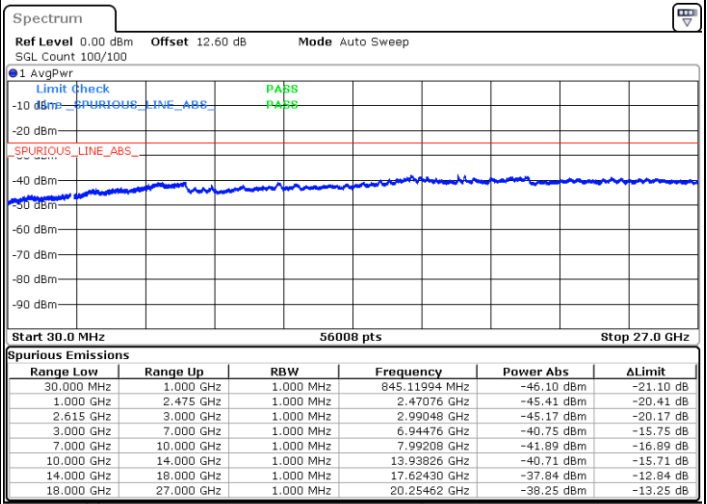

Date: 11.JUN.2020 18:23:01

LTE Band 7C / 20MHz+15MHz

64QAM

MiddleChannel / 1RB0 and 1RB74

Middle Channel / 1RB99 and 1RB0

Date: 11.JUN.2020 18:58:42

Date: 11.JUN.2020 19:03:53

Middle Channel / FullIRB

N/A

Date: 11.JUN.2020 18:57:40

LTE Band 7C / 20MHz+15MHz

64QAM

Highest Channel / 1RB0 and 1RB74

Highest Channel / 1RB99 and 1RB0

Date: 11.JUN.2020 20:22:40

Date: 11.JUN.2020 20:21:38

Highest Channel / FullIRB

N/A

Date: 11.JUN.2020 20:27:51

LTE Band 7C / 20MHz+20MHz

64QAM

Lowest Channel / 1RB0 and 1RB99

Lowest Channel / 1RB99 and 1RB0

Date: 11.JUN.2020 17:55:33