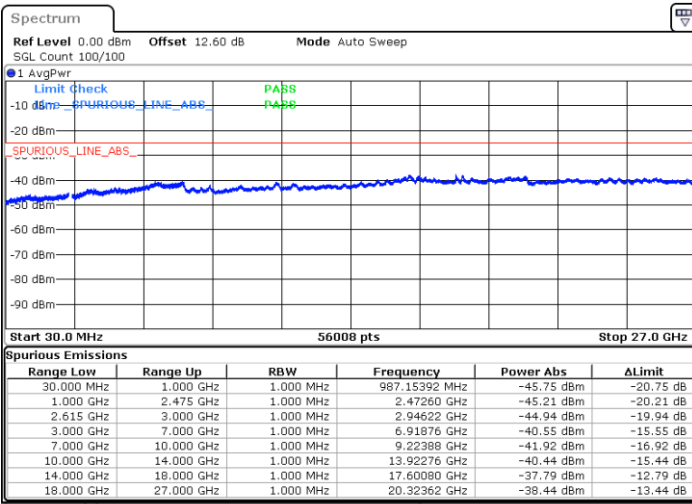

Highest Channel / 1RB0 and 1RB49

Highest Channel / 1RB74 and 1RB0

Date: 12.JUN.2020 09:56:28

Date: 12.JUN.2020 09:55:26

Highest Channel / FullIRB

N/A

Date: 12.JUN.2020 10:01:39

LTE Band 7C / 15MHz+15MHz

64QAM

Lowest Channel / 1RB0 and 1RB74

Lowest Channel / 1RB74 and 1RB0

Date: 11.JUN.2020 21:29:54

Date: 11.JUN.2020 21:24:44

Lowest Channel / FullIRB

N/A

Date: 11.JUN.2020 21:30:57

LTE Band 7C / 15MHz+15MHz

64QAM

Middle Channel / 1RB0 and 1RB74

Middle Channel / 1RB74 and 1RB0

Date: 11.JUN.2020 21:48:10

Date: 11.JUN.2020 21:55:41

Middle Channel / FullIRB

N/A

Date: 11.JUN.2020 21:47:08

LTE Band 7C / 15MHz+15MHz

64QAM

Highest Channel / 1RB0 and 1RB74

Highest Channel / 1RB74 and 1RB0

Date: 11.JUN.2020 21:06:44

Date: 11.JUN.2020 21:05:42

Highest Channel / FullIRB