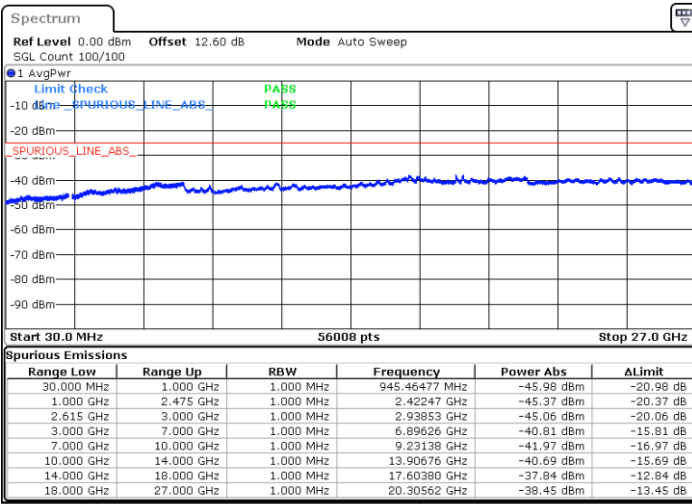

Lowest Channel / FullIRB

N/A

Date: 11.JUN.2020 19:28:53

LTE Band 7C / 15MHz+20MHz

64QAM

Middle Channel / 1RB0 and 1RB99

Middle Channel / 1RB74 and 1RB0

Date: 11.JUN.2020 19:38:07

Date: 11.JUN.2020 19:43:18

Middle Channel / FullIRB

N/A

Date: 11.JUN.2020 19:37:05

LTE Band 7C / 15MHz+20MHz

64QAM

Highest Channel / 1RB0 and 1RB99

Highest Channel / 1RB74 and 1RB0

Date: 11.JUN.2020 20:00:36

Date: 11.JUN.2020 19:59:34

Highest Channel / FullIRB

N/A

Date: 11.JUN.2020 20:05:47

LTE Band 7C / 20MHz+10MHz

64QAM

Lowest Channel / 1RB0 and 1RB49

Lowest Channel / 1RB99 and 1RB0

Date: 12.JUN.2020 13:53:27

Date: 12.JUN.2020 13:48:16

Lowest Channel / FullIRB

N/A

Date: 12.JUN.2020 13:54:29

LTE Band 7C / 20MHz+10MHz

64QAM