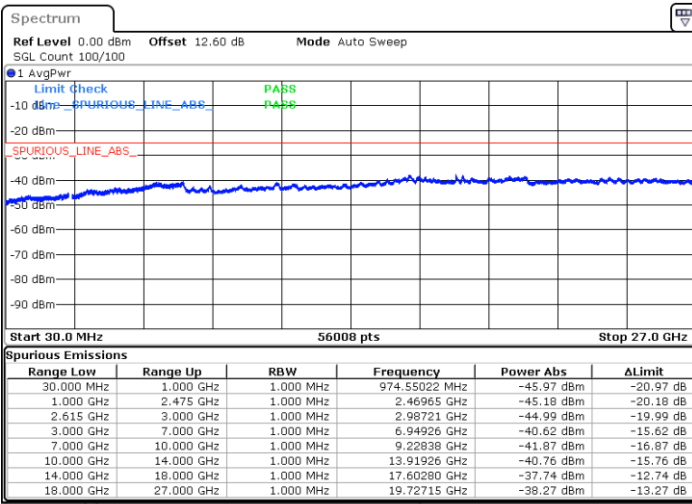

Highest Channel / FullIRB

N/A

Date: 11.JUN.2020 20:27:51

LTE Band 7C / 20MHz+20MHz

64QAM

Lowest Channel / 1RB0 and 1RB99

Lowest Channel / 1RB99 and 1RB0

Date: 11.JUN.2020 17:55:33

Date: 11.JUN.2020 17:50:23

Lowest Channel / FullIRB

N/A

Date: 11.JUN.2020 17:56:36

LTE Band 7C / 20MHz+20MHz

64QAM

Middle Channel / 1RB0 and 1RB99

Middle Channel / 1RB99 and 1RB0

Date: 11.JUN.2020 17:32:24

Date: 11.JUN.2020 17:37:36

Middle Channel / FullIRB

N/A

Date: 11.JUN.2020 17:31:22

LTE Band 7C / 20MHz+20MHz

64QAM

Highest Channel / 1RB0 and 1RB99

Highest Channel / 1RB99 and 1RB0

Date: 11.JUN.2020 20:43:21

Date: 11.JUN.2020 20:42:19

Highest Channel / FullIRB

N/A

Date: 11.JUN.2020 20:48:32

LTE Band 38

Peak-to-Average Ratio