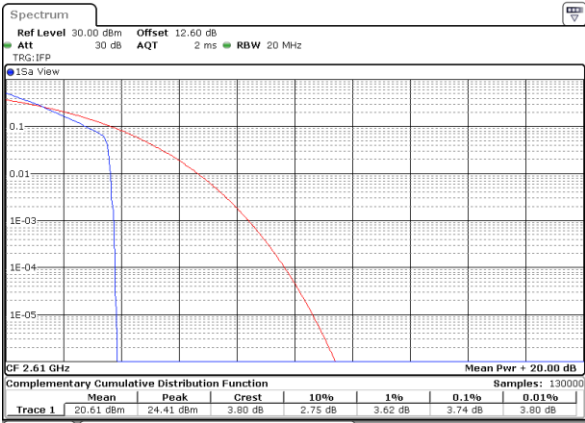

LTE Band 38 / 20MHz / QPSK

Lowest Channel / 1RB

Date: 24.MAY.2020 10:46:27

Lowest Channel / Full RB

Date: 24.MAY.2020 10:46:19

Middle Channel / 1RB

Date: 24.MAY.2020 10:47:14

Middle Channel / Full RB

Date: 24.MAY.2020 10:47:32

Highest Channel / 1RB

Date: 24.MAY.2020 10:47:52

Highest Channel / Full RB

Date: 24.MAY.2020 10:48:10

LTE Band 38 / 20MHz / 16QAM

Lowest Channel / 1RB

Date: 24.MAY.2020 10:44:30

Lowest Channel / Full RB

Date: 24.MAY.2020 10:44:50

Middle Channel / 1RB

Date: 24.MAY.2020 10:45:09

Middle Channel / Full RB

Date: 24.MAY.2020 10:45:27

Highest Channel / 1RB

Date: 24.MAY.2020 10:45:47