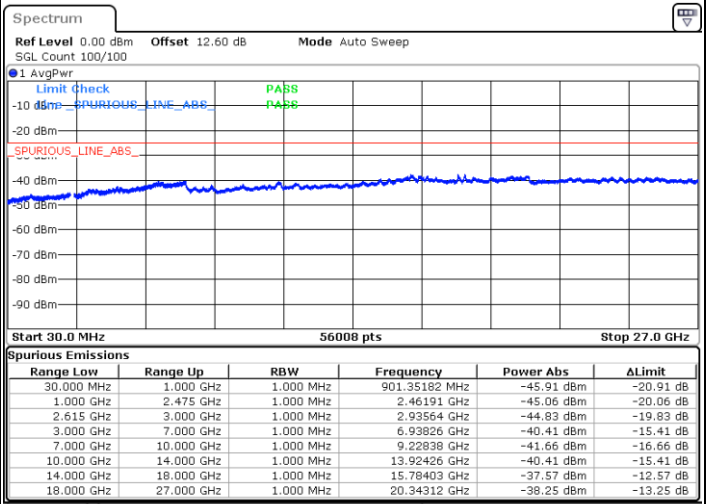

Date: 11.JUN.2020 19:43:18

Middle Channel / FullIRB

N/A

Date: 11.JUN.2020 19:37:05

LTE Band 7C / 15MHz+20MHz

64QAM

Highest Channel / 1RB0 and 1RB99

Highest Channel / 1RB74 and 1RB0

Date: 11.JUN.2020 20:00:36

Date: 11.JUN.2020 19:59:34

Highest Channel / FullIRB

N/A

Date: 11.JUN.2020 20:05:47

LTE Band 7C / 20MHz+10MHz

64QAM

Lowest Channel / 1RB0 and 1RB49

Lowest Channel / 1RB99 and 1RB0

Date: 12.JUN.2020 13:53:27

Date: 12.JUN.2020 13:48:16

Lowest Channel / FullIRB

N/A

Date: 12.JUN.2020 13:54:29

LTE Band 7C / 20MHz+10MHz

64QAM

Middle Channel / 1RB0 and 1RB49

Middle Channel / 1RB99 and 1RB0

Date: 12.JUN.2020 15:41:22

Date: 12.JUN.2020 15:46:34

Middle Channel / FullIRB

N/A

Date: 12.JUN.2020 15:40:19

LTE Band 7C / 20MHz+10MHz