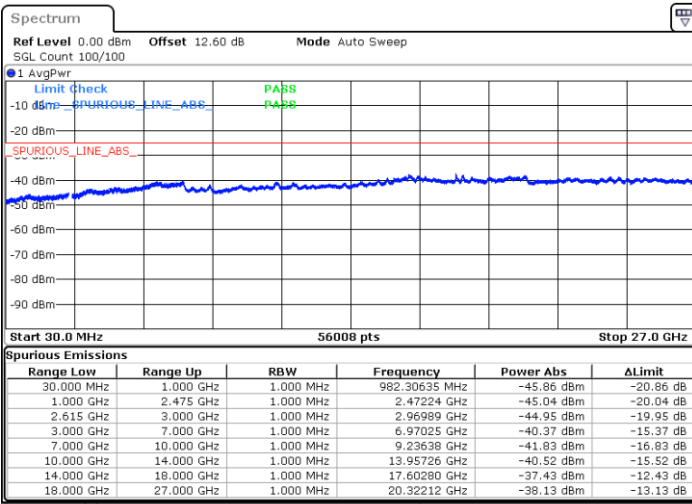

LTE Band 7C / 20MHz+20MHz

16QAM

Highest Channel / 1RB0 and 1RB99

Highest Channel / 1RB99 and 1RB0

Date: 11.JUN.2020 20:44:24

Date: 11.JUN.2020 20:41:17

Highest Channel / FullIRB

N/A

Date: 11.JUN.2020 20:47:30

LTE Band 7C / 10MHz+20MHz

64QAM

Lowest Channel / 1RB0 and 1RB99

Lowest Channel / 1RB49 and 1RB0

Date: 12.JUN.2020 14:27:32

Date: 12.JUN.2020 14:22:19

Lowest Channel / FullRB

N/A

Date: 12.JUN.2020 14:28:34

LTE Band 7C / 10MHz+20MHz

64QAM

MiddleChannel / 1RB0 and 1RB99

Middle Channel / 1RB49 and 1RB0

Date: 12.JUN.2020 15:07:27

Date: 12.JUN.2020 15:12:37

Middle Channel / FullIRB

N/A

Date: 12.JUN.2020 15:06:25

LTE Band 7C / 10MHz+20MHz

64QAM

Highest Channel / 1RB0 and 1RB99

Highest Channel / 1RB49 and 1RB0

Date: 12.JUN.2020 14:49:32