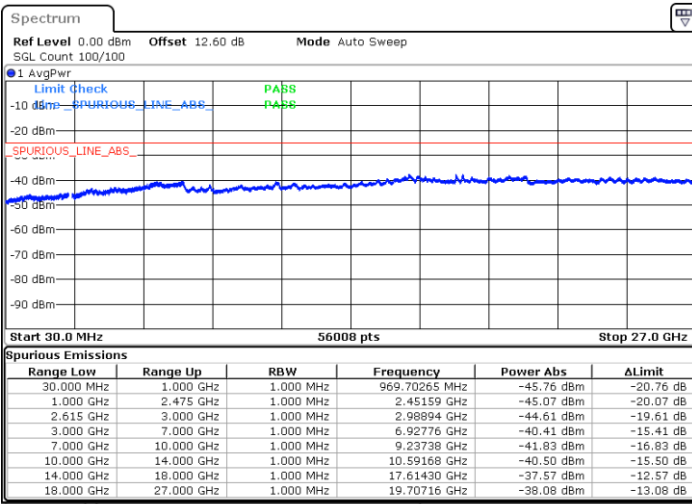

Middle Channel / FullIRB

N/A

Date: 12.JUN.2020 15:06:25

LTE Band 7C / 10MHz+20MHz

64QAM

Highest Channel / 1RB0 and 1RB99

Highest Channel / 1RB49 and 1RB0

Date: 12.JUN.2020 14:49:32

Date: 12.JUN.2020 14:48:30

Highest Channel / FullRB

N/A

Date: 12.JUN.2020 14:54:46

LTE Band 7C / 15MHz+10MHz

64QAM

Lowest Channel / 1RB0 and 1RB49

Lowest Channel / 1RB74 and 1RB0

Date: 12.JUN.2020 09:21:48

Date: 12.JUN.2020 09:10:05

Lowest Channel / FullIRB

N/A

Date: 12.JUN.2020 09:22:55

LTE Band 7C / 15MHz+10MHz

64QAM

Middle Channel / 1RB0 and 1RB49