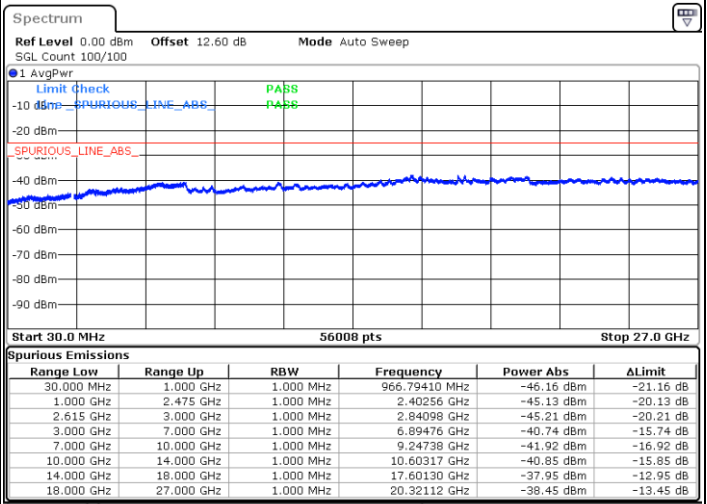

LTE Band 7C / 20MHz+15MHz

64QAM

Lowest Channel / 1RB0 and 1RB74

Lowest Channel / 1RB99 and 1RB0

Date: 11.JUN.2020 18:21:59

Date: 11.JUN.2020 18:16:48

Lowest Channel / FullIRB

N/A

Date: 11.JUN.2020 18:23:01

LTE Band 7C / 20MHz+15MHz

64QAM

MiddleChannel / 1RB0 and 1RB74

Middle Channel / 1RB99 and 1RB0

Date: 11.JUN.2020 18:58:42

Date: 11.JUN.2020 19:03:53

Middle Channel / FullIRB

N/A

Date: 11.JUN.2020 18:57:40

LTE Band 7C / 20MHz+15MHz

64QAM

Highest Channel / 1RB0 and 1RB74

Highest Channel / 1RB99 and 1RB0

Date: 11.JUN.2020 20:22:40

Date: 11.JUN.2020 20:21:38

Highest Channel / FullIRB

N/A

Date: 11.JUN.2020 20:27:51

LTE Band 7C / 20MHz+20MHz

64QAM

Lowest Channel / 1RB0 and 1RB99

Lowest Channel / 1RB99 and 1RB0

Date: 11.JUN.2020 17:55:33