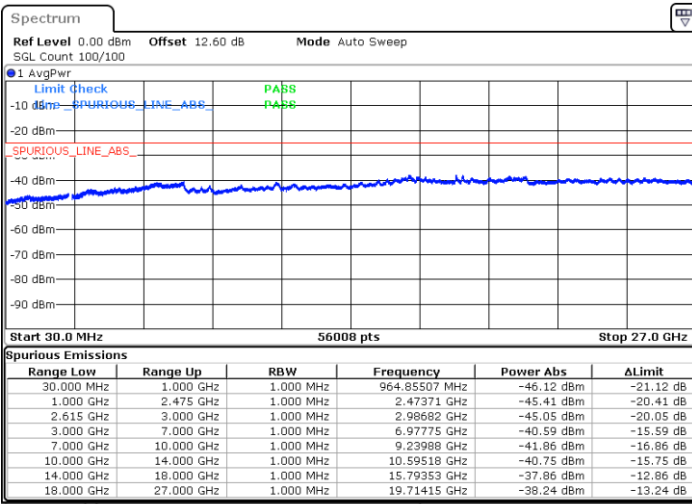

Date: 11.JUN.2020 21:47:08

LTE Band 7C / 15MHz+15MHz

64QAM

Highest Channel / 1RB0 and 1RB74

Highest Channel / 1RB74 and 1RB0

Date: 11.JUN.2020 21:06:44

Date: 11.JUN.2020 21:05:42

Highest Channel / FullIRB

N/A

Date: 11.JUN.2020 21:11:55

LTE Band 7C / 15MHz+20MHz

64QAM

Lowest Channel / 1RB0 and 1RB99

Lowest Channel / 1RB74 and 1RB0

Date: 11.JUN.2020 19:27:51

Date: 11.JUN.2020 19:22:39

Lowest Channel / FullIRB

N/A

Date: 11.JUN.2020 19:28:53

LTE Band 7C / 15MHz+20MHz

64QAM

Middle Channel / 1RB0 and 1RB99

Middle Channel / 1RB74 and 1RB0

Date: 11.JUN.2020 19:38:07

Date: 11.JUN.2020 19:43:18

Middle Channel / FullIRB

N/A

Date: 11.JUN.2020 19:37:05

LTE Band 7C / 15MHz+20MHz

64QAM

Highest Channel / 1RB0 and 1RB99

Highest Channel / 1RB74 and 1RB0