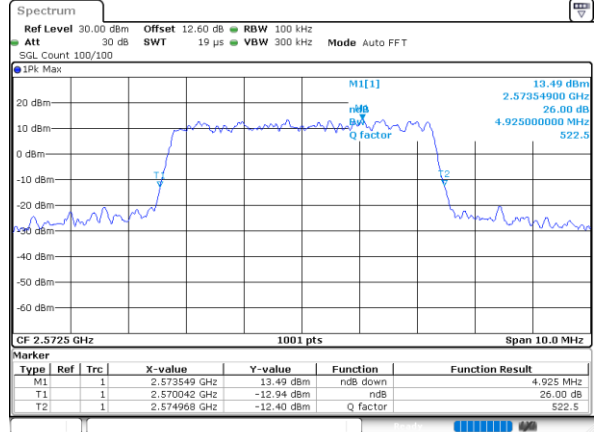

Date: 24.MAY.2020 10:42:22

Middle Channel / Full RB

Date: 24.MAY.2020 10:43:29

Highest Channel / 1RB

Date: 24.MAY.2020 10:43:53

Highest Channel / Full RB

Date: 24.MAY.2020 10:44:12

26dB Bandwidth

Mode	LTE Band 38 : 26dB BW(MHz)											
BW	1.4MHz		3MHz		5MHz		10MHz		15MHz		20MHz	
Mod.	QPSK	16QAM	QPSK	16QAM	QPSK	16QAM	QPSK	16QAM	QPSK	16QAM	QPSK	16QAM
Lowest CH	-	-	-	-	4.79	4.93	9.77	9.65	14.48	14.66	19.02	18.90
Middle CH	-	-	-	-	4.89	4.85	9.71	9.77	14.09	14.24	18.86	18.78
Highest CH	-	-	-	-	5.00	4.90	9.73	9.75	14.39	14.15	18.94	18.62
Mode	LTE Band 38 : 26dB BW(MHz)											
BW	1.4MHz		3MHz		5MHz		10MHz		15MHz		20MHz	
Mod.	64QAM		64QAM		64QAM		64QAM		64QAM		64QAM	
Lowest CH	-	-	-	-	4.78	-	9.77	-	14.30	-	18.86	-
Middle CH	-	-	-	-	4.82	-	9.71	-	14.15	-	18.70	-
Highest CH	-	-	-	-	4.82	-	9.73	-	14.45	-	18.62	-

LTE Band 38

Lowest Channel / 5MHz / QPSK

Date: 24.MAY.2020 10:26:47

Lowest Channel / 5MHz / 16QAM

Date: 24.MAY.2020 10:26:59

Middle Channel / 5MHz / QPSK

Date: 24.MAY.2020 10:27:33

Middle Channel / 5MHz / 16QAM