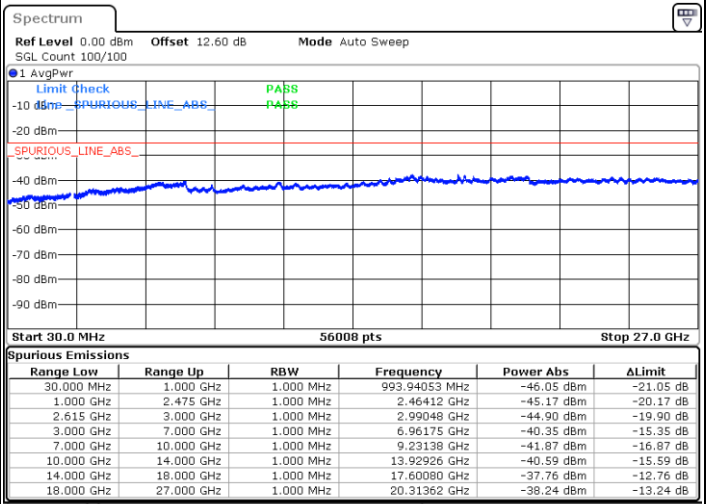

Date: 11.JUN.2020 20:00:36

Date: 11.JUN.2020 19:59:34

Highest Channel / FullIRB

N/A

Date: 11.JUN.2020 20:05:47

LTE Band 7C / 20MHz+10MHz

64QAM

Lowest Channel / 1RB0 and 1RB49

Lowest Channel / 1RB99 and 1RB0

Date: 12.JUN.2020 13:53:27

Date: 12.JUN.2020 13:48:16

Lowest Channel / FullIRB

N/A

Date: 12.JUN.2020 13:54:29

LTE Band 7C / 20MHz+10MHz

64QAM

Middle Channel / 1RB0 and 1RB49

Middle Channel / 1RB99 and 1RB0

Date: 12.JUN.2020 15:41:22

Date: 12.JUN.2020 15:46:34

Middle Channel / FullIRB

N/A

Date: 12.JUN.2020 15:40:19

LTE Band 7C / 20MHz+10MHz