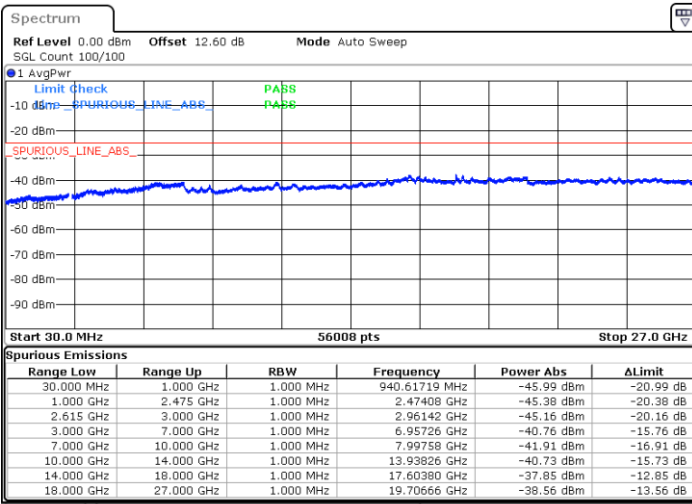

LTE Band 7C / 15MHz+15MHz

64QAM

Middle Channel / 1RB0 and 1RB74

Middle Channel / 1RB74 and 1RB0

Date: 11.JUN.2020 21:48:10

Date: 11.JUN.2020 21:55:41

Middle Channel / FullIRB

N/A

Date: 11.JUN.2020 21:47:08

LTE Band 7C / 15MHz+15MHz

64QAM

Highest Channel / 1RB0 and 1RB74

Highest Channel / 1RB74 and 1RB0

Date: 11.JUN.2020 21:06:44

Date: 11.JUN.2020 21:05:42

Highest Channel / FullIRB

N/A

Date: 11.JUN.2020 21:11:55

LTE Band 7C / 15MHz+20MHz

64QAM

Lowest Channel / 1RB0 and 1RB99

Lowest Channel / 1RB74 and 1RB0

Date: 11.JUN.2020 19:27:51

Date: 11.JUN.2020 19:22:39