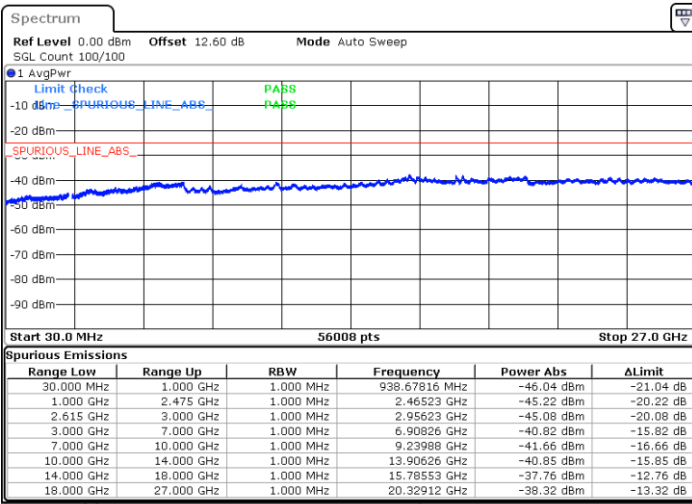

LTE Band 7C / 15MHz+15MHz

64QAM

Middle Channel / 1RB0 and 1RB74

Middle Channel / 1RB74 and 1RB0

Date: 11.JUN.2020 21:48:10

Date: 11.JUN.2020 21:55:41

Middle Channel / FullIRB

N/A

Date: 11.JUN.2020 21:47:08

LTE Band 7C / 15MHz+15MHz

64QAM

Highest Channel / 1RB0 and 1RB74

Highest Channel / 1RB74 and 1RB0

Date: 11.JUN.2020 21:06:44

Date: 11.JUN.2020 21:05:42

Highest Channel / FullIRB