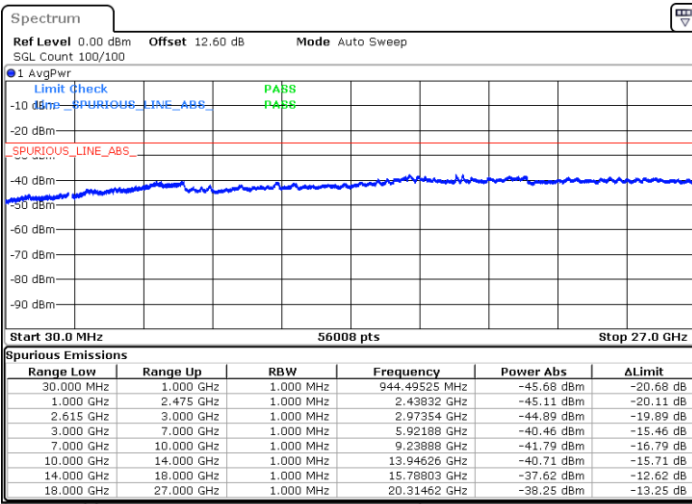

Date: 11.JUN.2020 20:00:36

Date: 11.JUN.2020 19:59:34

Highest Channel / FullIRB

N/A

Date: 11.JUN.2020 20:05:47

LTE Band 7C / 20MHz+10MHz

64QAM

Lowest Channel / 1RB0 and 1RB49

Lowest Channel / 1RB99 and 1RB0

Date: 12.JUN.2020 13:53:27

Date: 12.JUN.2020 13:48:16

Lowest Channel / FullIRB

N/A

Date: 12.JUN.2020 13:54:29

LTE Band 7C / 20MHz+10MHz

64QAM

Middle Channel / 1RB0 and 1RB49

Middle Channel / 1RB99 and 1RB0

Date: 12.JUN.2020 15:41:22

Date: 12.JUN.2020 15:46:34

Middle Channel / FullIRB

N/A

Date: 12.JUN.2020 15:40:19

LTE Band 7C / 20MHz+10MHz