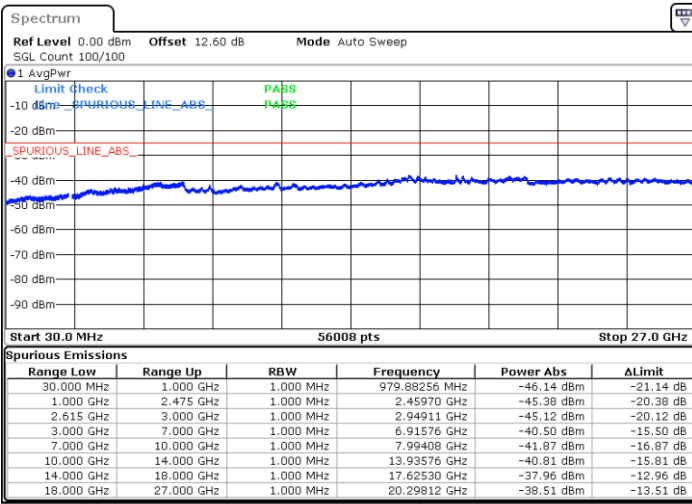

LTE Band 7C / 15MHz+15MHz

64QAM

Middle Channel / 1RB0 and 1RB74

Middle Channel / 1RB74 and 1RB0

Date: 11.JUN.2020 21:48:10

Date: 11.JUN.2020 21:55:41

Middle Channel / FullIRB

N/A

Date: 11.JUN.2020 21:47:08

LTE Band 7C / 15MHz+15MHz

64QAM

Highest Channel / 1RB0 and 1RB74

Highest Channel / 1RB74 and 1RB0

Date: 11.JUN.2020 21:06:44

Date: 11.JUN.2020 21:05:42

Highest Channel / FullIRB

N/A

Date: 11.JUN.2020 21:11:55

LTE Band 7C / 15MHz+20MHz

64QAM

Lowest Channel / 1RB0 and 1RB99

Lowest Channel / 1RB74 and 1RB0

Date: 11.JUN.2020 19:27:51

Date: 11.JUN.2020 19:22:39