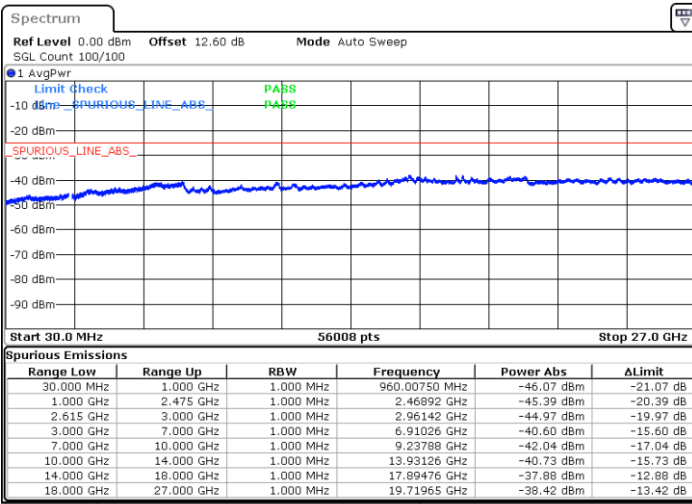

N/A

Date: 11.JUN.2020 21:11:55

LTE Band 7C / 15MHz+20MHz

64QAM

Lowest Channel / 1RB0 and 1RB99

Lowest Channel / 1RB74 and 1RB0

Date: 11.JUN.2020 19:27:51

Date: 11.JUN.2020 19:22:39

Lowest Channel / FullIRB

N/A

Date: 11.JUN.2020 19:28:53

LTE Band 7C / 15MHz+20MHz

64QAM

Middle Channel / 1RB0 and 1RB99

Middle Channel / 1RB74 and 1RB0

Date: 11.JUN.2020 19:38:07

Date: 11.JUN.2020 19:43:18

Middle Channel / FullIRB

N/A

Date: 11.JUN.2020 19:37:05

LTE Band 7C / 15MHz+20MHz

64QAM

Highest Channel / 1RB0 and 1RB99

Highest Channel / 1RB74 and 1RB0

Date: 11.JUN.2020 20:00:36

Date: 11.JUN.2020 19:59:34

Highest Channel / FullIRB

N/A

Date: 11.JUN.2020 20:05:47

LTE Band 7C / 20MHz+10MHz

64QAM

Lowest Channel / 1RB0 and 1RB49