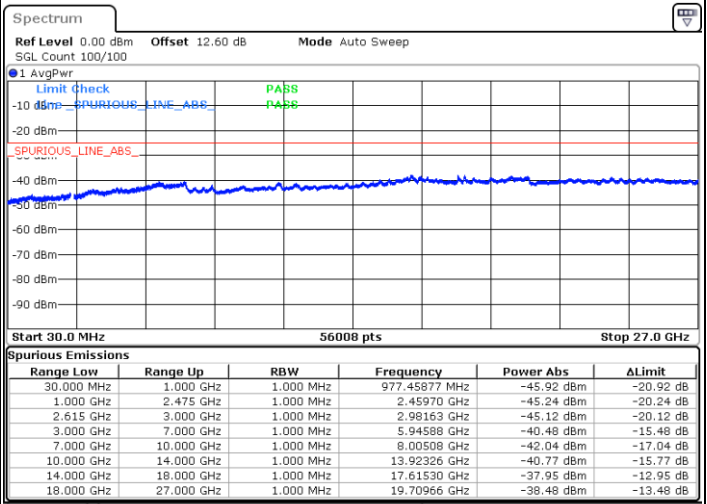

Highest Channel / FullIRB

N/A

Date: 11.JUN.2020 20:27:51

LTE Band 7C / 20MHz+20MHz

64QAM

Lowest Channel / 1RB0 and 1RB99

Lowest Channel / 1RB99 and 1RB0

Date: 11.JUN.2020 17:55:33

Date: 11.JUN.2020 17:50:23

Lowest Channel / FullIRB

N/A

Date: 11.JUN.2020 17:56:36

LTE Band 7C / 20MHz+20MHz

64QAM

Middle Channel / 1RB0 and 1RB99

Middle Channel / 1RB99 and 1RB0

Date: 11.JUN.2020 17:32:24

Date: 11.JUN.2020 17:37:36

Middle Channel / FullIRB

N/A

Date: 11.JUN.2020 17:31:22

LTE Band 7C / 20MHz+20MHz

64QAM

Highest Channel / 1RB0 and 1RB99

Highest Channel / 1RB99 and 1RB0

Date: 11.JUN.2020 20:43:21

Date: 11.JUN.2020 20:42:19

Highest Channel / FullIRB

N/A

Date: 11.JUN.2020 20:48:32

LTE Band 38

Peak-to-Average Ratio