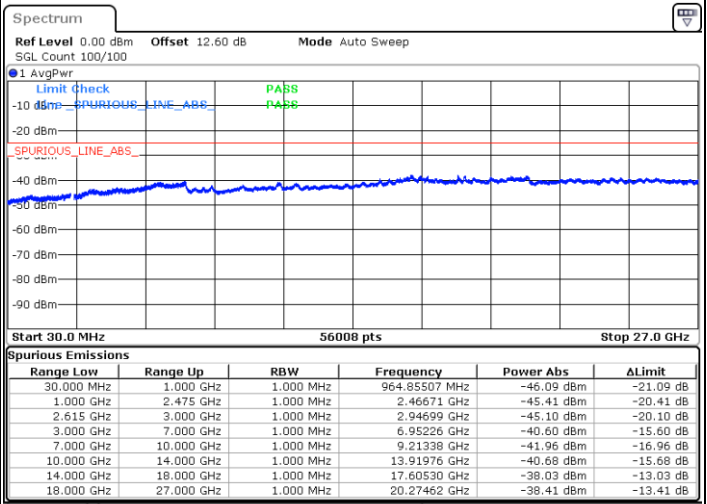

LTE Band 7C / 15MHz+15MHz

64QAM

Middle Channel / 1RB0 and 1RB74

Middle Channel / 1RB74 and 1RB0

Date: 11.JUN.2020 21:48:10

Date: 11.JUN.2020 21:55:41

Middle Channel / FullIRB

N/A

Date: 11.JUN.2020 21:47:08

LTE Band 7C / 15MHz+15MHz

64QAM

Highest Channel / 1RB0 and 1RB74

Highest Channel / 1RB74 and 1RB0

Date: 11.JUN.2020 21:06:44

Date: 11.JUN.2020 21:05:42

Highest Channel / FullIRB

N/A

Date: 11.JUN.2020 21:11:55

LTE Band 7C / 15MHz+20MHz

64QAM

Lowest Channel / 1RB0 and 1RB99

Lowest Channel / 1RB74 and 1RB0

Date: 11.JUN.2020 19:27:51

Date: 11.JUN.2020 19:22:39

Lowest Channel / FullIRB

N/A

Date: 11.JUN.2020 19:28:53

LTE Band 7C / 15MHz+20MHz

64QAM

Middle Channel / 1RB0 and 1RB99

Middle Channel / 1RB74 and 1RB0

Date: 11.JUN.2020 19:38:07