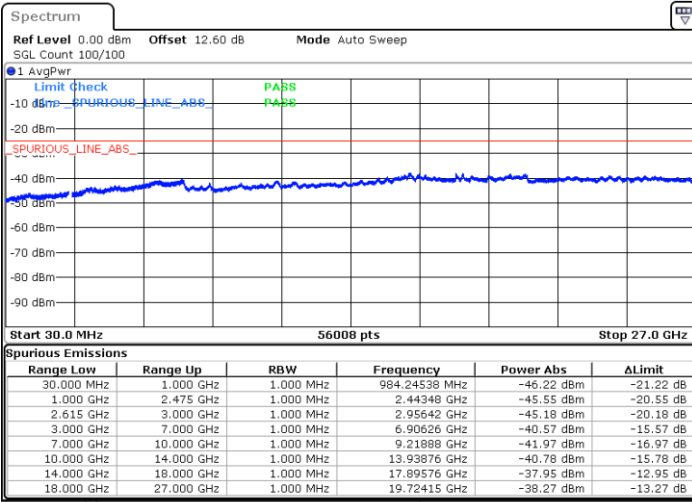

Highest Channel / FullIRB

N/A

Date: 11.JUN.2020 20:27:51

LTE Band 7C / 20MHz+20MHz

64QAM

Lowest Channel / 1RB0 and 1RB99

Lowest Channel / 1RB99 and 1RB0

Date: 11.JUN.2020 17:55:33

Date: 11.JUN.2020 17:50:23

Lowest Channel / FullIRB

N/A

Date: 11.JUN.2020 17:56:36

LTE Band 7C / 20MHz+20MHz

64QAM

Middle Channel / 1RB0 and 1RB99

Middle Channel / 1RB99 and 1RB0

Date: 11.JUN.2020 17:32:24

Date: 11.JUN.2020 17:37:36

Middle Channel / FullIRB

N/A

Date: 11.JUN.2020 17:31:22

LTE Band 7C / 20MHz+20MHz

64QAM

Highest Channel / 1RB0 and 1RB99

Highest Channel / 1RB99 and 1RB0

Date: 11.JUN.2020 20:43:21

Date: 11.JUN.2020 20:42:19

Highest Channel / FullIRB

N/A

Date: 11.JUN.2020 20:48:32

LTE Band 38

Peak-to-Average Ratio