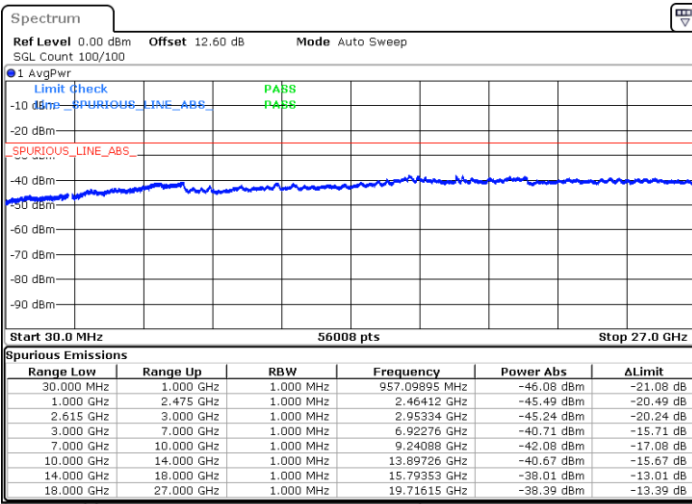

N/A

Date: 11.JUN.2020 18:57:40

LTE Band 7C / 20MHz+15MHz

64QAM

Highest Channel / 1RB0 and 1RB74

Highest Channel / 1RB99 and 1RB0

Date: 11.JUN.2020 20:22:40

Date: 11.JUN.2020 20:21:38

Highest Channel / FullIRB

N/A

Date: 11.JUN.2020 20:27:51

LTE Band 7C / 20MHz+20MHz

64QAM

Lowest Channel / 1RB0 and 1RB99

Lowest Channel / 1RB99 and 1RB0

Date: 11.JUN.2020 17:55:33

Date: 11.JUN.2020 17:50:23

Lowest Channel / FullIRB

N/A

Date: 11.JUN.2020 17:56:36

LTE Band 7C / 20MHz+20MHz

64QAM

Middle Channel / 1RB0 and 1RB99

Middle Channel / 1RB99 and 1RB0

Date: 11.JUN.2020 17:32:24

Date: 11.JUN.2020 17:37:36

Middle Channel / FullIRB

N/A

Date: 11.JUN.2020 17:31:22

LTE Band 7C / 20MHz+20MHz

64QAM

Highest Channel / 1RB0 and 1RB99