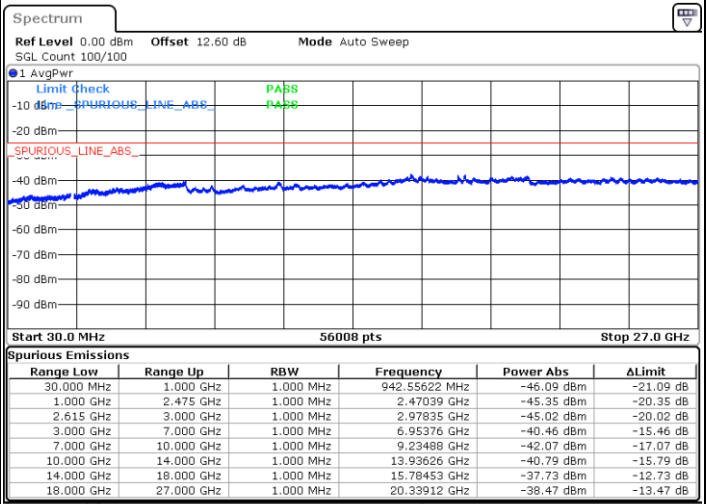

Middle Channel / 1RB74 and 1RB0

Date: 12.JUN.2020 09:34:53

Date: 12.JUN.2020 09:40:04

Middle Channel / FullIRB

N/A

Date: 12.JUN.2020 09:33:51

LTE Band 7C / 15MHz+10MHz

64QAM

Highest Channel / 1RB0 and 1RB49

Highest Channel / 1RB74 and 1RB0

Date: 12.JUN.2020 09:56:28

Date: 12.JUN.2020 09:55:26

Highest Channel / FullIRB

N/A

Date: 12.JUN.2020 10:01:39

LTE Band 7C / 15MHz+15MHz

64QAM

Lowest Channel / 1RB0 and 1RB74

Lowest Channel / 1RB74 and 1RB0

Date: 11.JUN.2020 21:29:54

Date: 11.JUN.2020 21:24:44

Lowest Channel / FullIRB

N/A

Date: 11.JUN.2020 21:30:57