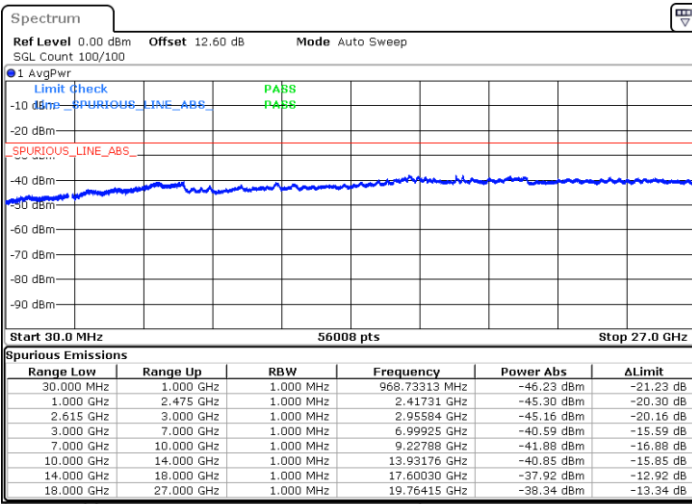

N/A

Date: 11.JUN.2020 21:11:55

LTE Band 7C / 15MHz+20MHz

64QAM

Lowest Channel / 1RB0 and 1RB99

Lowest Channel / 1RB74 and 1RB0

Date: 11.JUN.2020 19:27:51

Date: 11.JUN.2020 19:22:39

Lowest Channel / FullIRB

N/A

Date: 11.JUN.2020 19:28:53

LTE Band 7C / 15MHz+20MHz

64QAM

Middle Channel / 1RB0 and 1RB99

Middle Channel / 1RB74 and 1RB0

Date: 11.JUN.2020 19:38:07

Date: 11.JUN.2020 19:43:18

Middle Channel / FullIRB

N/A

Date: 11.JUN.2020 19:37:05

LTE Band 7C / 15MHz+20MHz

64QAM

Highest Channel / 1RB0 and 1RB99

Highest Channel / 1RB74 and 1RB0

Date: 11.JUN.2020 20:00:36

Date: 11.JUN.2020 19:59:34

Highest Channel / FullIRB

N/A

Date: 11.JUN.2020 20:05:47

LTE Band 7C / 20MHz+10MHz

64QAM

Lowest Channel / 1RB0 and 1RB49