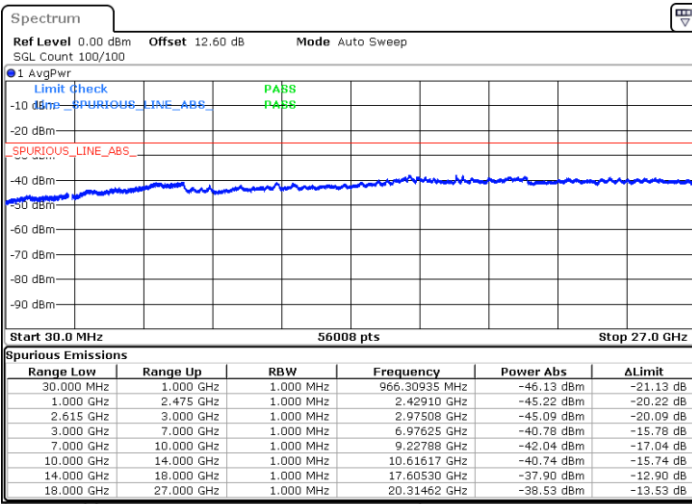

LTE Band 7C / 20MHz+20MHz

16QAM

Highest Channel / 1RB0 and 1RB99

Highest Channel / 1RB99 and 1RB0

Date: 11.JUN.2020 20:44:24

Date: 11.JUN.2020 20:41:17

Highest Channel / FullIRB

N/A

Date: 11.JUN.2020 20:47:30

LTE Band 7C / 10MHz+20MHz

64QAM

Lowest Channel / 1RB0 and 1RB99

Lowest Channel / 1RB49 and 1RB0

Date: 12.JUN.2020 14:27:32

Date: 12.JUN.2020 14:22:19

Lowest Channel / FullRB