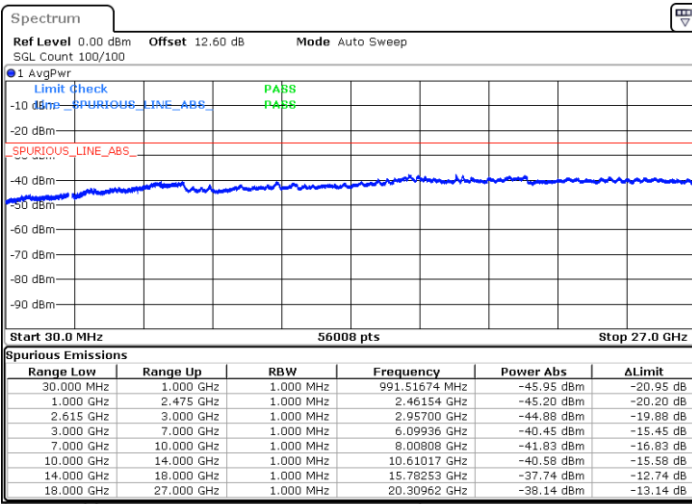

LTE Band 7C / 20MHz+20MHz

16QAM

Highest Channel / 1RB0 and 1RB99

Highest Channel / 1RB99 and 1RB0

Date: 11.JUN.2020 20:44:24

Date: 11.JUN.2020 20:41:17

Highest Channel / FullIRB

N/A

Date: 11.JUN.2020 20:47:30

LTE Band 7C / 10MHz+20MHz

64QAM

Lowest Channel / 1RB0 and 1RB99

Lowest Channel / 1RB49 and 1RB0

Date: 12.JUN.2020 14:27:32

Date: 12.JUN.2020 14:22:19

Lowest Channel / FullRB

N/A

Date: 12.JUN.2020 14:28:34

LTE Band 7C / 10MHz+20MHz

64QAM

MiddleChannel / 1RB0 and 1RB99

Middle Channel / 1RB49 and 1RB0

Date: 12.JUN.2020 15:07:27

Date: 12.JUN.2020 15:12:37

Middle Channel / FullIRB

N/A

Date: 12.JUN.2020 15:06:25

LTE Band 7C / 10MHz+20MHz

64QAM

Highest Channel / 1RB0 and 1RB99

Highest Channel / 1RB49 and 1RB0

Date: 12.JUN.2020 14:49:32