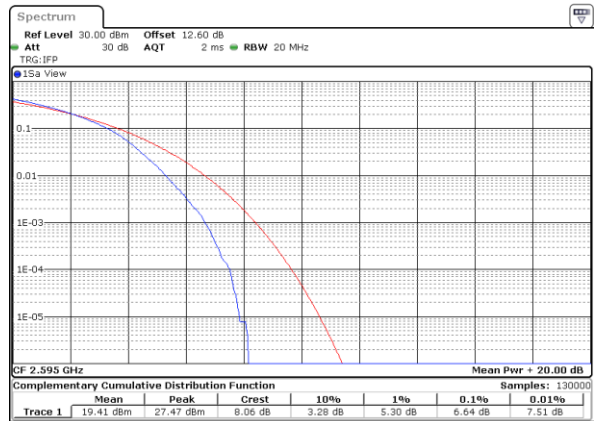

Lowest Channel / Full RB

Date: 24.MAY.2020 10:44:50

Middle Channel / 1RB

Date: 24.MAY.2020 10:45:09

Middle Channel / Full RB

Date: 24.MAY.2020 10:45:27

Highest Channel / 1RB

Date: 24.MAY.2020 10:45:47

Highest Channel / Full RB

Date: 24.MAY.2020 10:46:04

LTE Band 38 / 20MHz / 64QAM

Lowest Channel / 1RB

Date: 24.MAY.2020 10:49:00

Lowest Channel / Full RB

Date: 24.MAY.2020 10:49:18

Middle Channel / 1RB

Date: 24.MAY.2020 10:42:22

Middle Channel / Full RB

Date: 24.MAY.2020 10:43:29

Highest Channel / 1RB

Date: 24.MAY.2020 10:43:53

Highest Channel / Full RB

Date: 24.MAY.2020 10:44:12

26dB Bandwidth