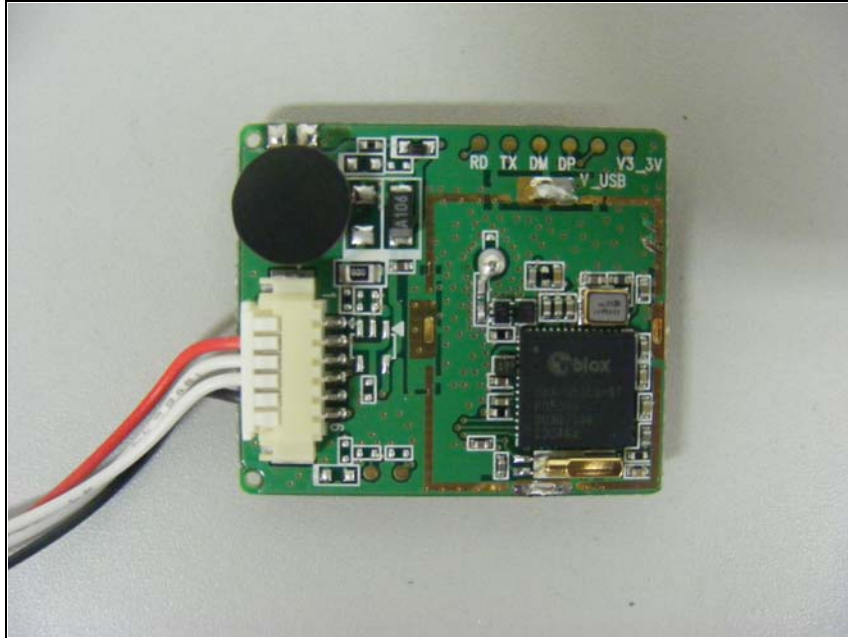

Model : MVT100NET

Internal photos of EUT

Model : MVT100NET

Internal Photo 1

Internal Photo 2

Model : MVT100NET

Top view of main board

Bottom view of main board

Model : MVT100NET

Top view of Sub board

Bottom view of Sub board

Model : MVT100NET

Top view of GSM & WCDMA board

Bottom view of GSM & WCDMA board

Model : MVT100NET

GPS board