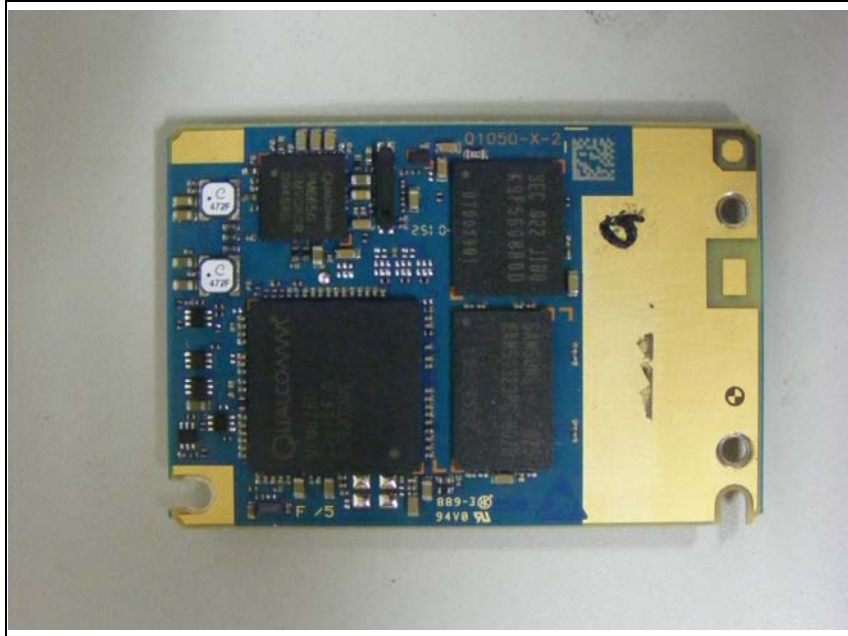

Model : MVT100NET

Internal photos of EUT

Model : MVT100NET

Internal Photo 1

Internal Photo 2

Model : MVT100NET

Top view of main board

Bottom view of main board

Model : MVT100NET

Top view of Sub board

Bottom view of Sub board

Model : MVT100NET

Top view of GSM & WCDMA board

Bottom view of GSM & WCDMA board

Model : MVT100NET

GPS board