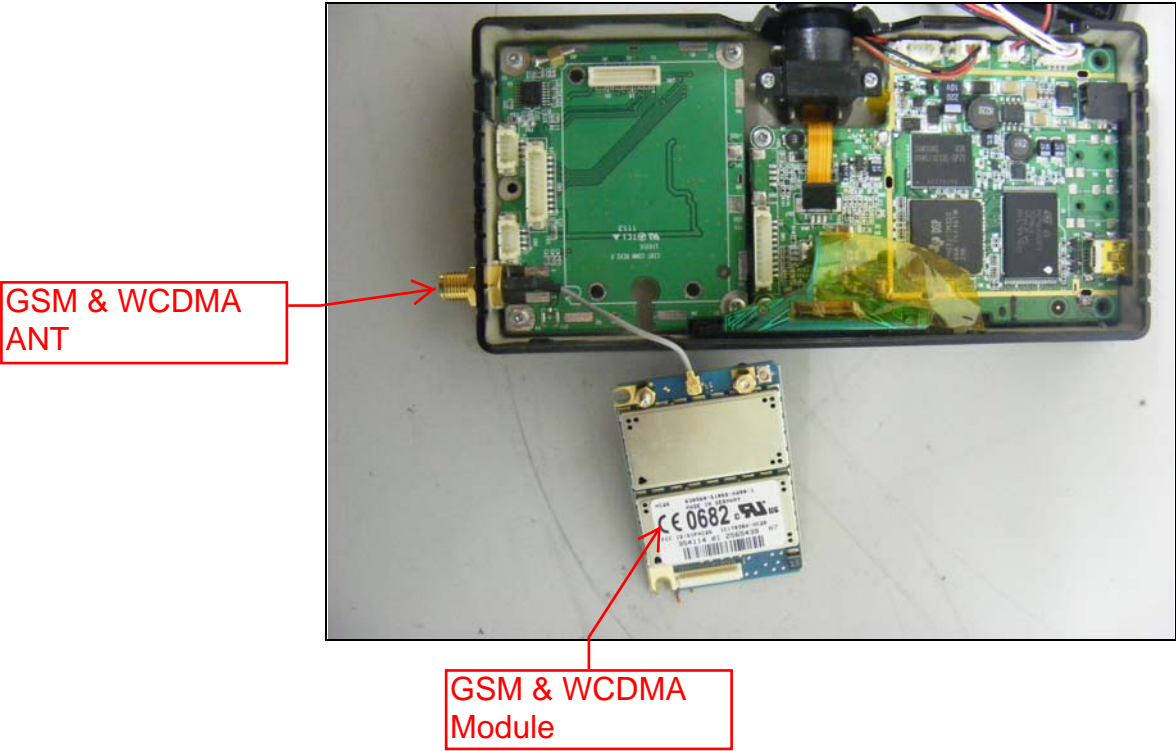

Model : MVT100NET

Internal photos of EUT

Model : MVT100NET

Internal Photo 1

Internal Photo 2

Model : MVT100NET

Top view of main board

Bottom view of main board

Model : MVT100NET

Top view of Sub board

Bottom view of Sub board

Model : MVT100NET

Top view of GSM & WCDMA board

Bottom view of GSM & WCDMA board

Model : MVT100NET

GPS board