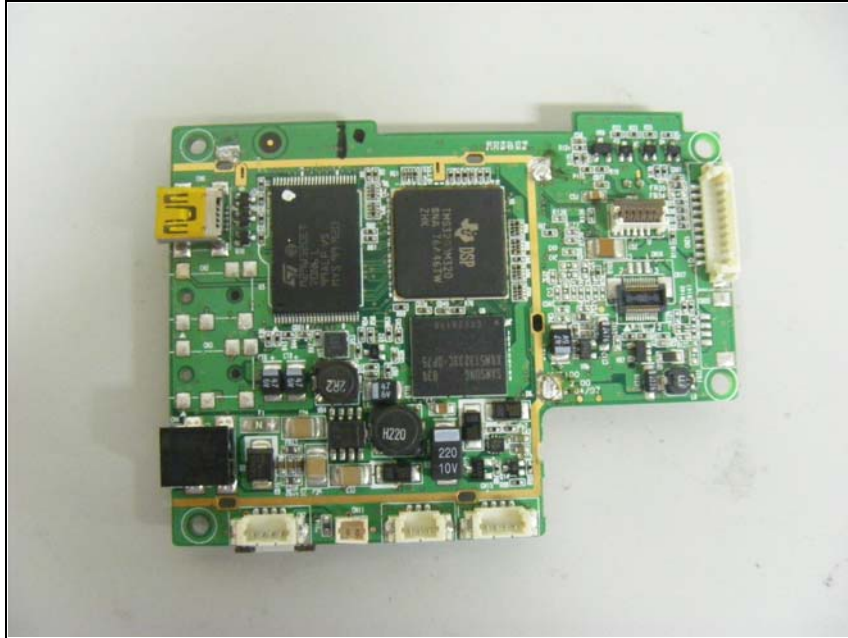

Model : MVT100NET

Internal photos of EUT

Model : MVT100NET

Internal Photo 1

Internal Photo 2

Model : MVT100NET

Top view of main board

Bottom view of main board

Model : MVT100NET

Top view of Sub board

Bottom view of Sub board

Model : MVT100NET

Top view of GSM & WCDMA board

Bottom view of GSM & WCDMA board

Model : MVT100NET

GPS board