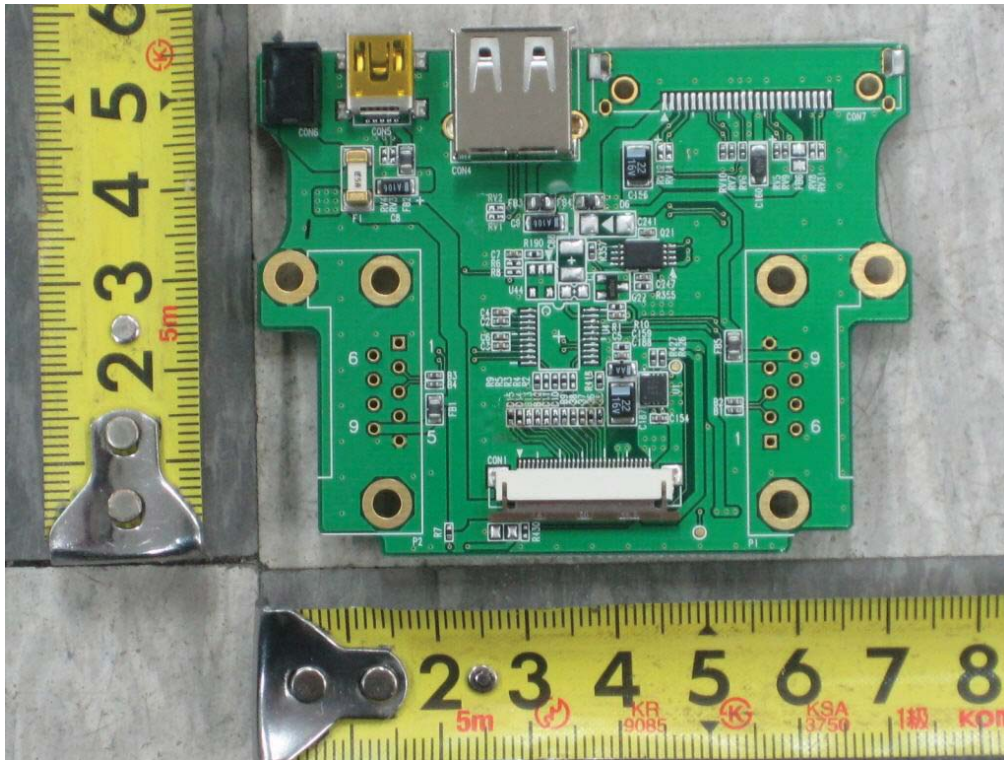

CTK Co., Ltd.

386-1, Ho-dong, Cheoin-gu, Yongin-si, Gyeonggi-do, 449-100, Korea

Tel: +82-31-339-9970 Fax: +82-31-339-9855

www.e-ctk.com

Cradle Internal Photographs