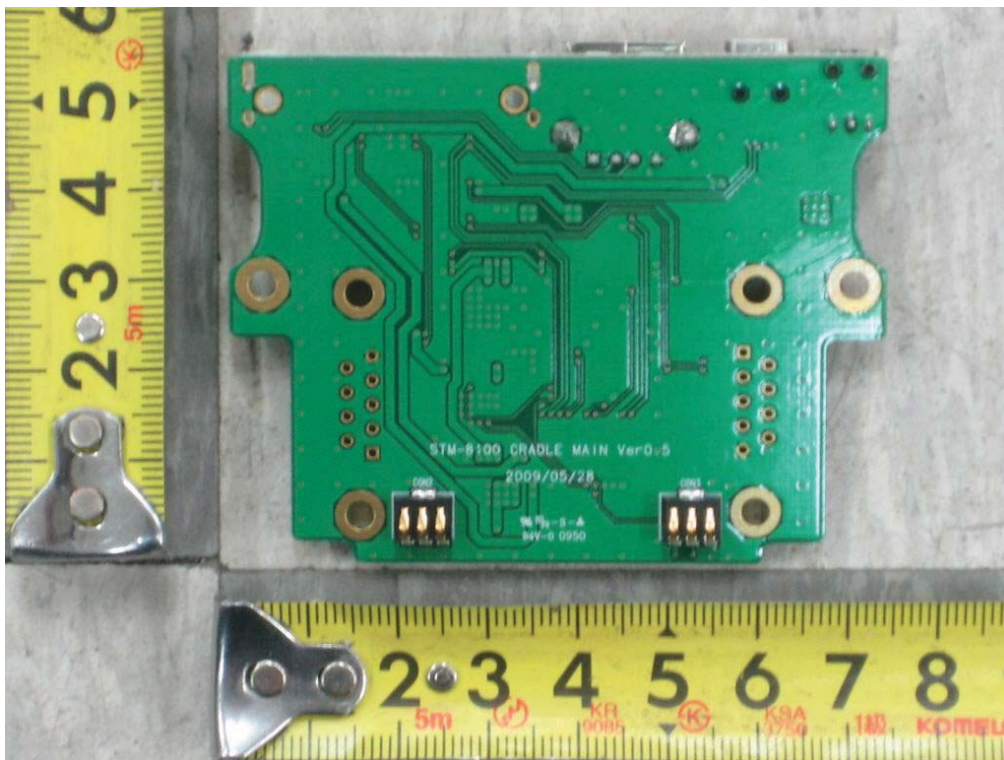

CTK Co., Ltd.

386-1, Ho-dong, Cheoin-gu, Yongin-si, Gyeonggi-do, 449-100, Korea

Tel: +82-31-339-9970 Fax: +82-31-339-9855

www.e-ctk.com

Cradle Internal Photographs