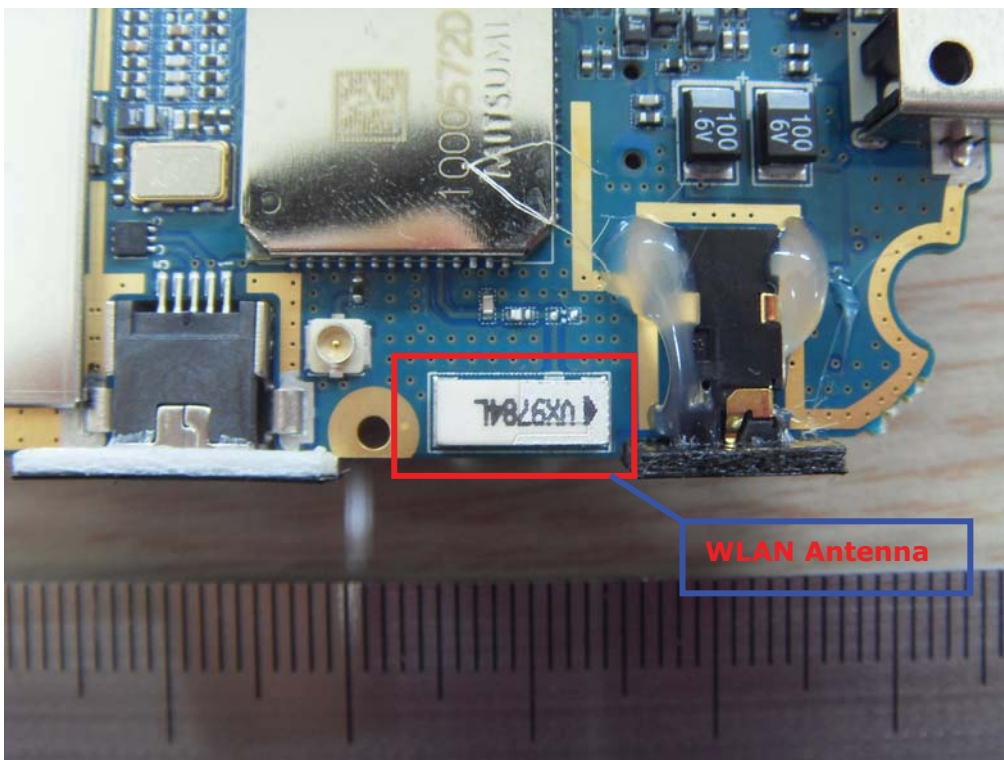

CTK Co., Ltd.

386-1, Ho-dong, Cheoin-gu, Yongin-si, Gyeonggi-do, 449-100, Korea

Tel: +82-31-339-9970 Fax: +82-31-339-9855

www.e-ctk.com

ANT Photographs