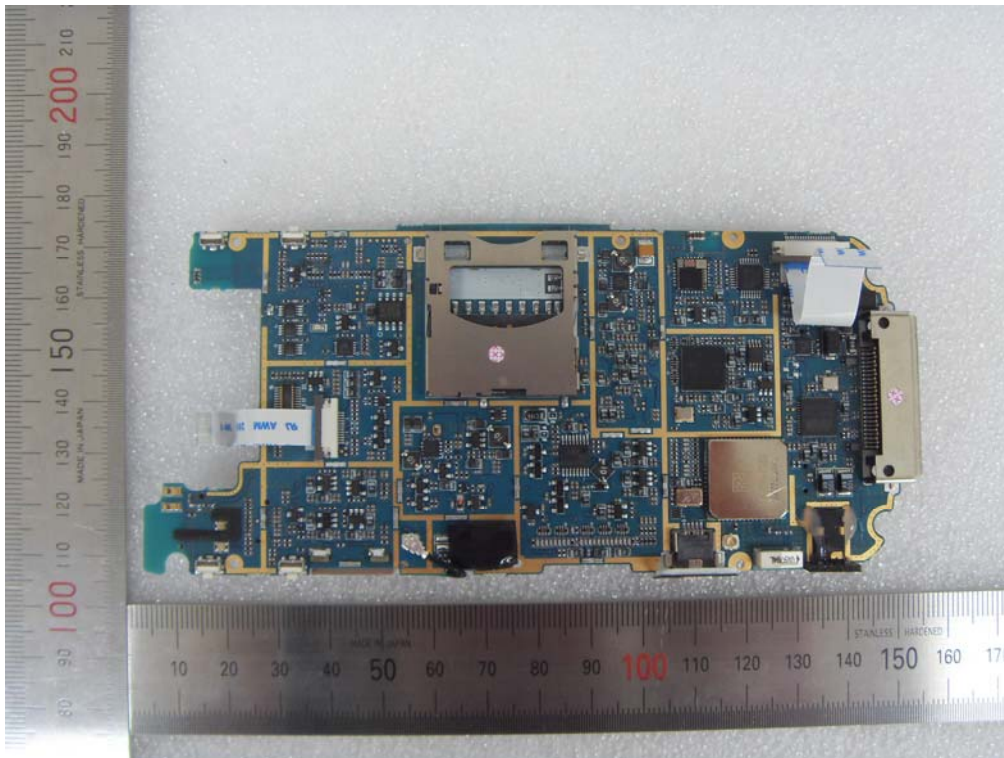

CTK Co., Ltd.

386-1, Ho-dong, Cheoin-gu, Yongin-si, Gyeonggi-do, 449-100, Korea

Tel: +82-31-339-9970 Fax: +82-31-339-9855

www.e-ctk.com

EUT Internal Photographs