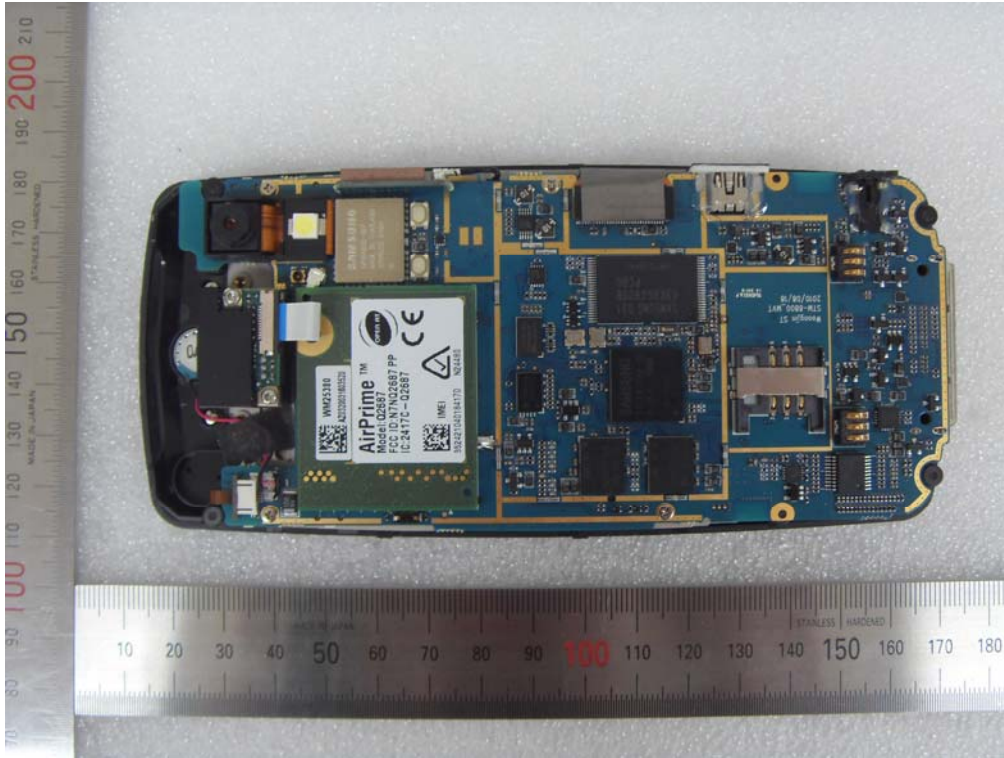

CTK Co., Ltd.

386-1, Ho-dong, Cheoin-gu, Yongin-si, Gyeonggi-do, 449-100, Korea

Tel: +82-31-339-9970 Fax: +82-31-339-9855

www.e-ctk.com

EUT Internal Photographs