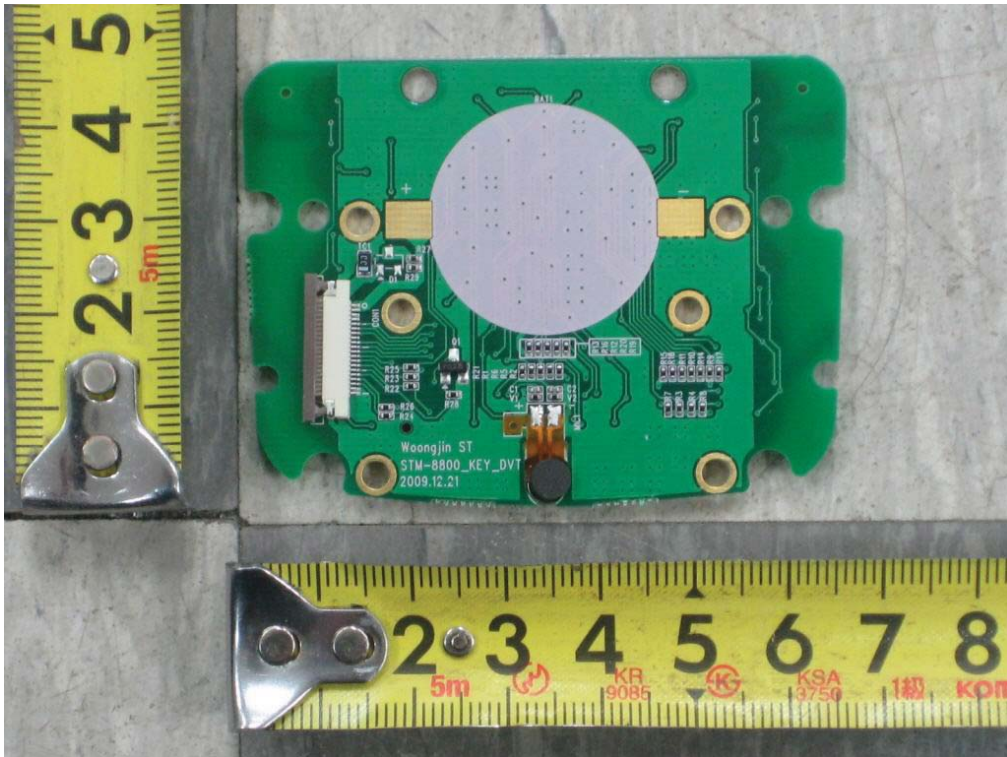

CTK Co., Ltd.

386-1, Ho-dong, Cheoin-gu, Yongin-si, Gyeonggi-do, 449-100, Korea

Tel: +82-31-339-9970 Fax: +82-31-339-9855

www.e-ctk.com