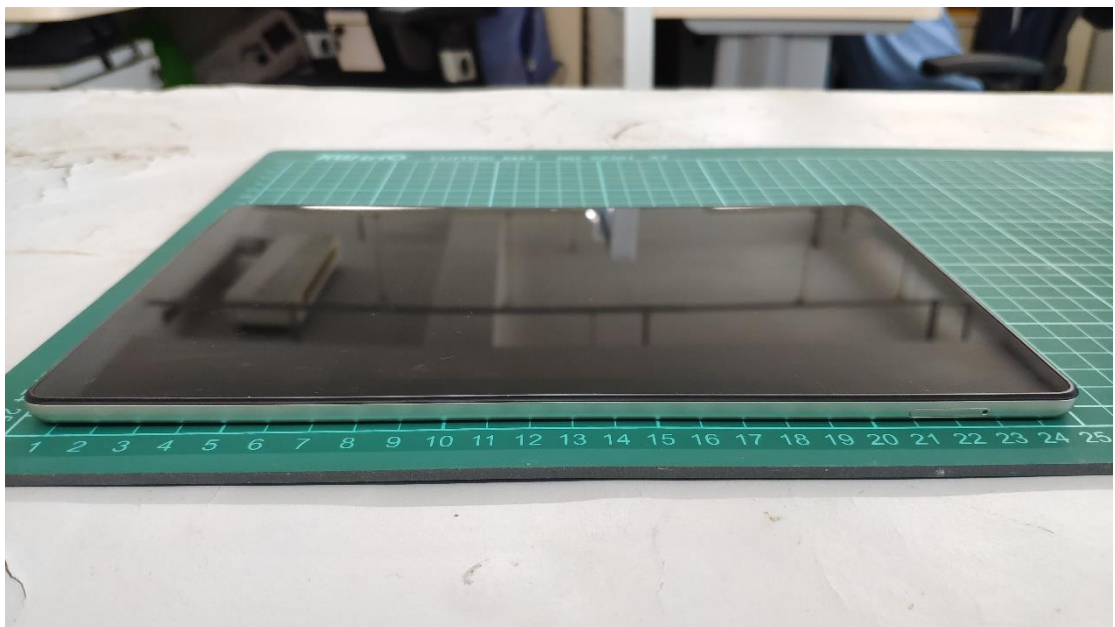

Sample01

Sample02

Sample03

Sample04

Sample05

Sample06

Micro SD Tray:

Data Cable 1: R.F.Tech Electronics (HuiZhou) Co.,Ltd. (EP-DT725BWE)