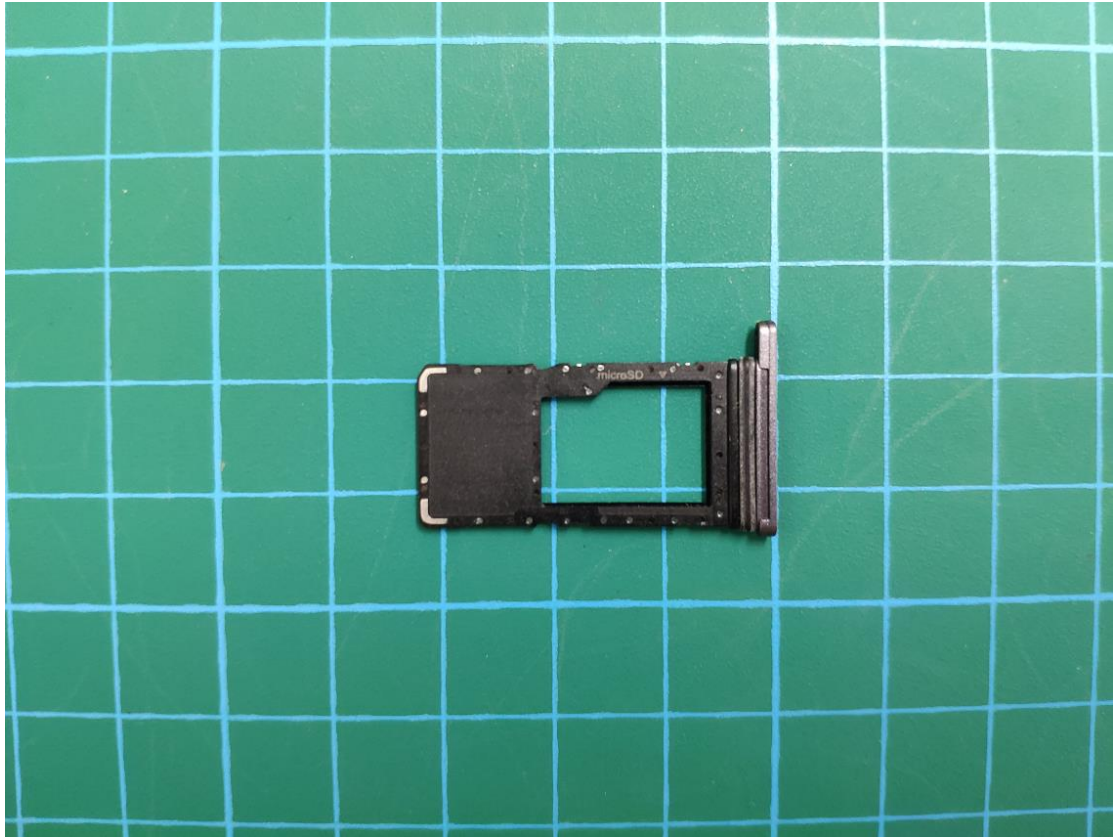

Sample01

Sample02

Sample03

Sample04

Sample05

Sample06

Micro SD Tray:

Data Cable 1: R.F.Tech Electronics (HuiZhou) Co.,Ltd. (EP-DT725BWE)