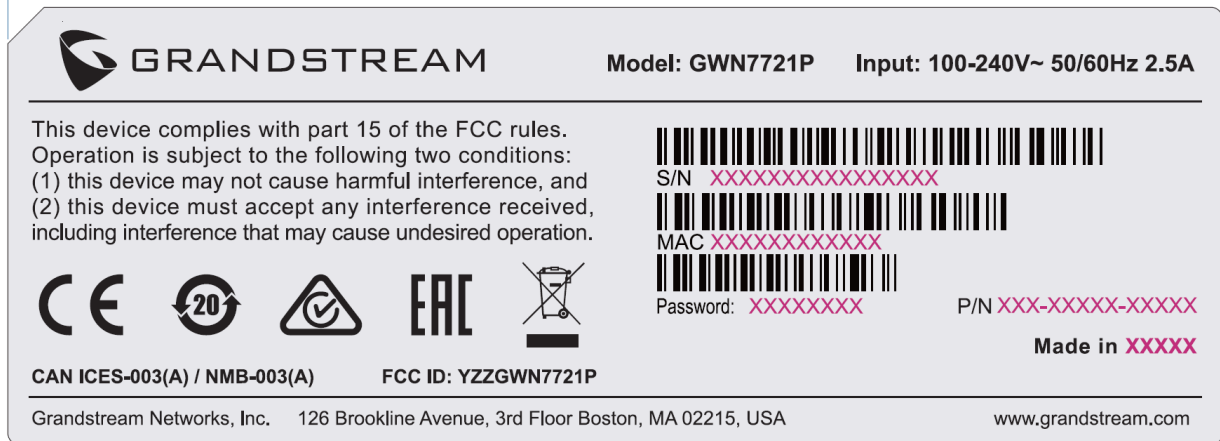

EXHIBIT A - FCC ID LABEL AND LOCATION

FCC ID Label

FCC ID Label Location Information

The label shown shall be permanently affixed at a conspicuous location on the device and be readily visible to the user at the time purchase (Labeling requirements per 2.925)