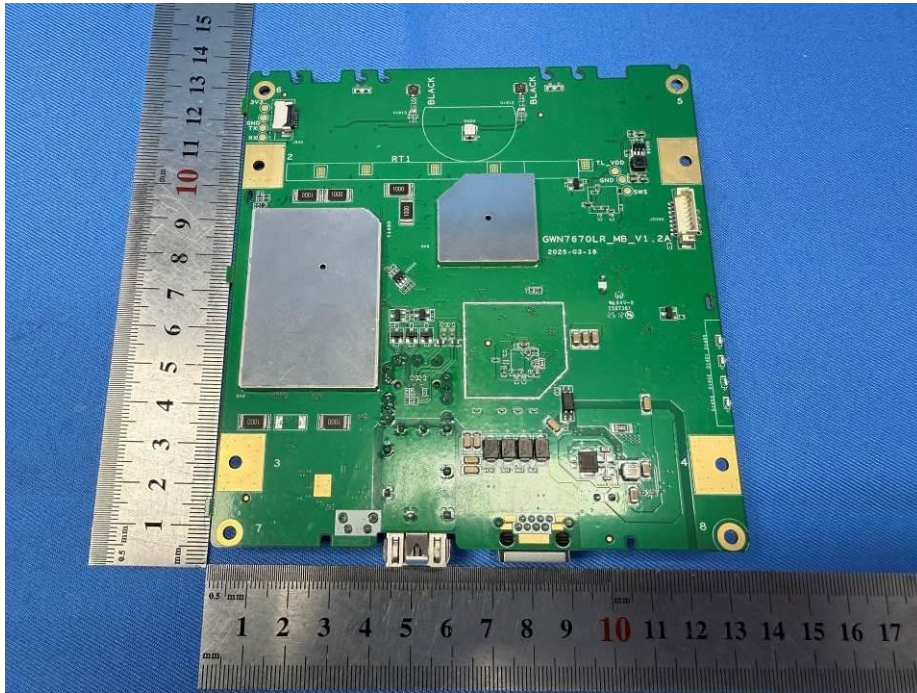

Appendix

Internal Photos

for SZCR2501000095AT

FCC ID:YZZGWN7670LR

EUT Constructional Details (EUT Photos)

Internal Antenna-BT

Internal Antenna-5G Wi-Fi Chain0

Internal Antenna-2.4G Wi-Fi Chain0

Internal Antenna-5G Wi-Fi Chain1

Internal Antenna-2.4G Wi-Fi Chain1

- End of the Appendix -