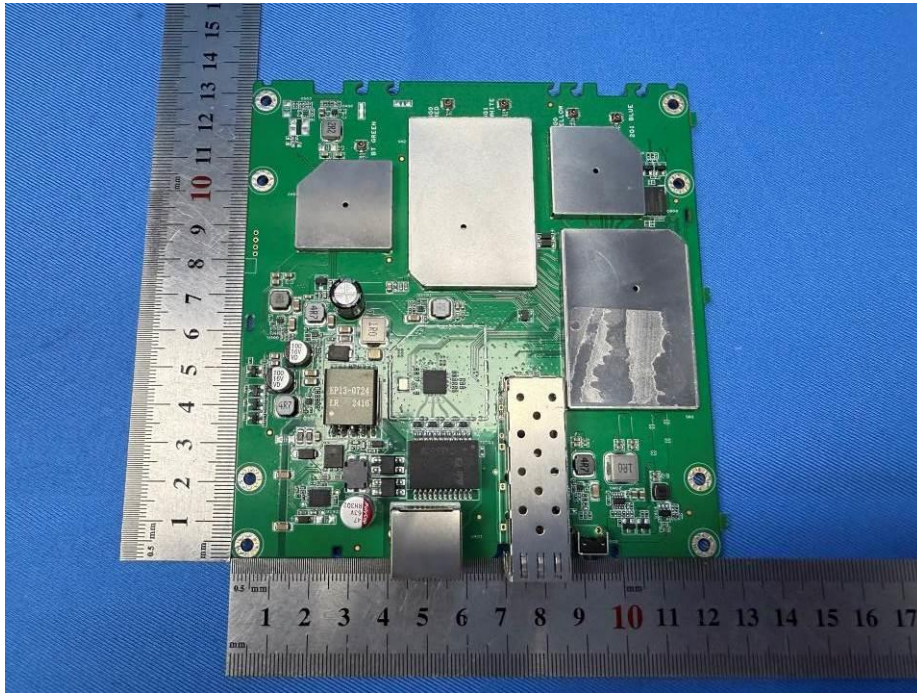

Appendix

Internal Photos

for SZCR2501000095AT

FCC ID:YZZGWN7670LR

EUT Constructional Details (EUT Photos)

Internal Antenna-BT

Internal Antenna-5G Wi-Fi Chain0

Internal Antenna-2.4G Wi-Fi Chain0

Internal Antenna-5G Wi-Fi Chain1

Internal Antenna-2.4G Wi-Fi Chain1

- End of the Appendix -