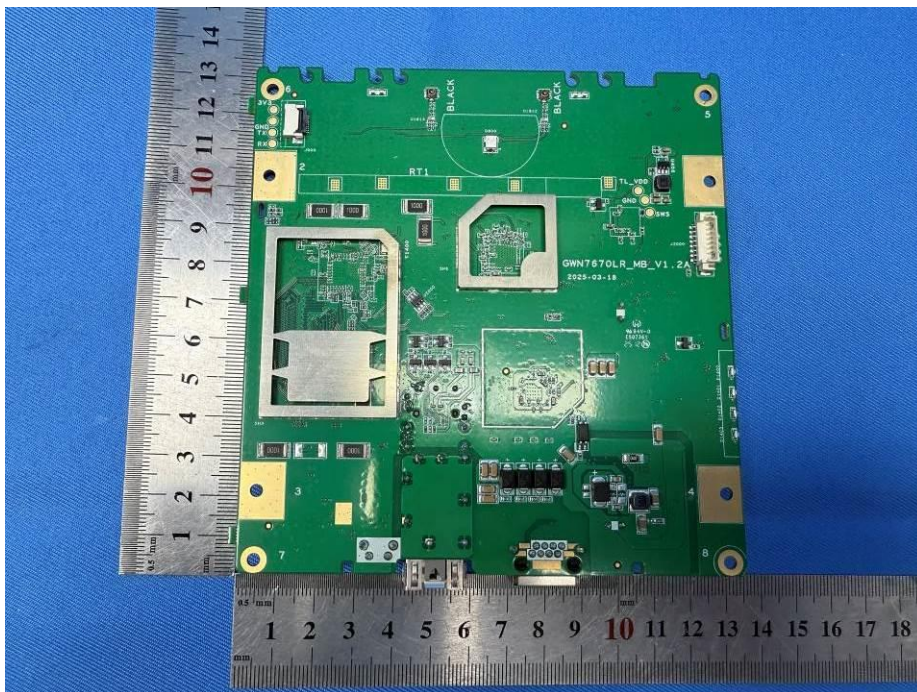

Appendix

Internal Photos

for SZCR2501000095AT

FCC ID:YZZGWN7670LR

EUT Constructional Details (EUT Photos)

Internal Antenna-BT

Internal Antenna-5G Wi-Fi Chain0

Internal Antenna-2.4G Wi-Fi Chain0

Internal Antenna-5G Wi-Fi Chain1

Internal Antenna-2.4G Wi-Fi Chain1

- End of the Appendix -