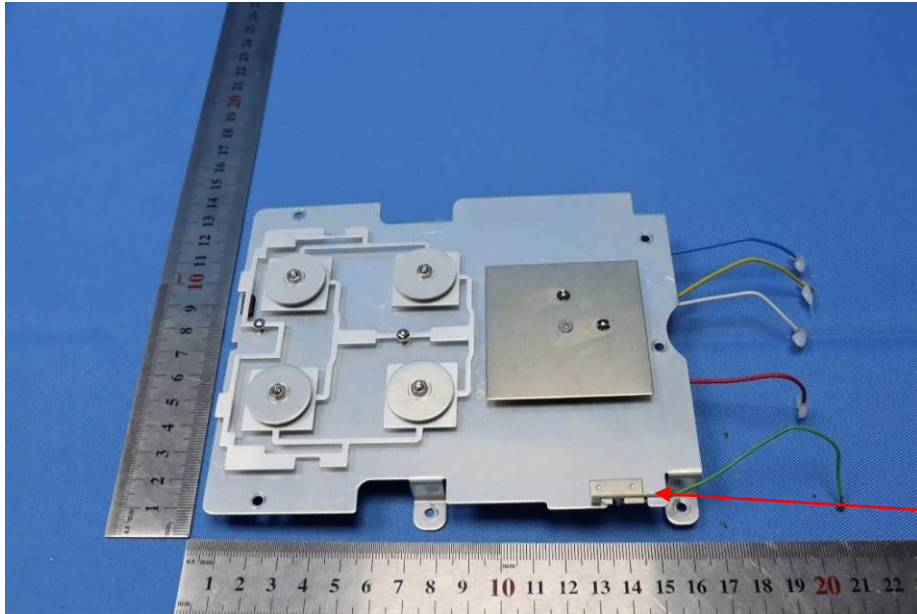

Appendix

Internal Photos

for SZCR2501000095AT

FCC ID:YZZGWN7670LR

EUT Constructional Details (EUT Photos)

Internal Antenna-BT

Internal Antenna-5G Wi-Fi Chain0

Internal Antenna-2.4G Wi-Fi Chain0

Internal Antenna-5G Wi-Fi Chain1

Internal Antenna-2.4G Wi-Fi Chain1

- End of the Appendix -