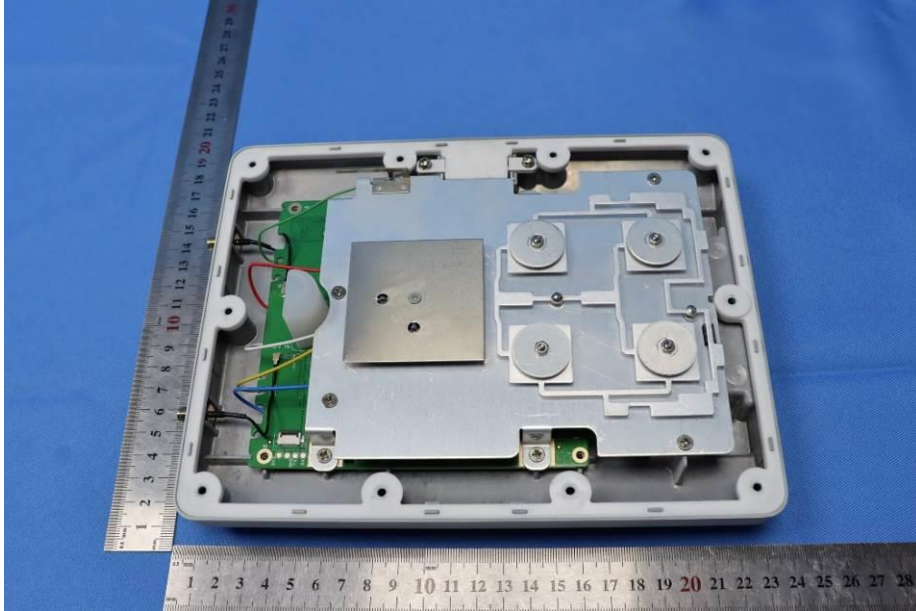

Appendix

Internal Photos

for SZCR2501000095AT

FCC ID:YZZGWN7670LR

EUT Constructional Details (EUT Photos)

Internal Antenna-BT

Internal Antenna-5G Wi-Fi Chain0

Internal Antenna-2.4G Wi-Fi Chain0

Internal Antenna-5G Wi-Fi Chain1

Internal Antenna-2.4G Wi-Fi Chain1

- End of the Appendix -