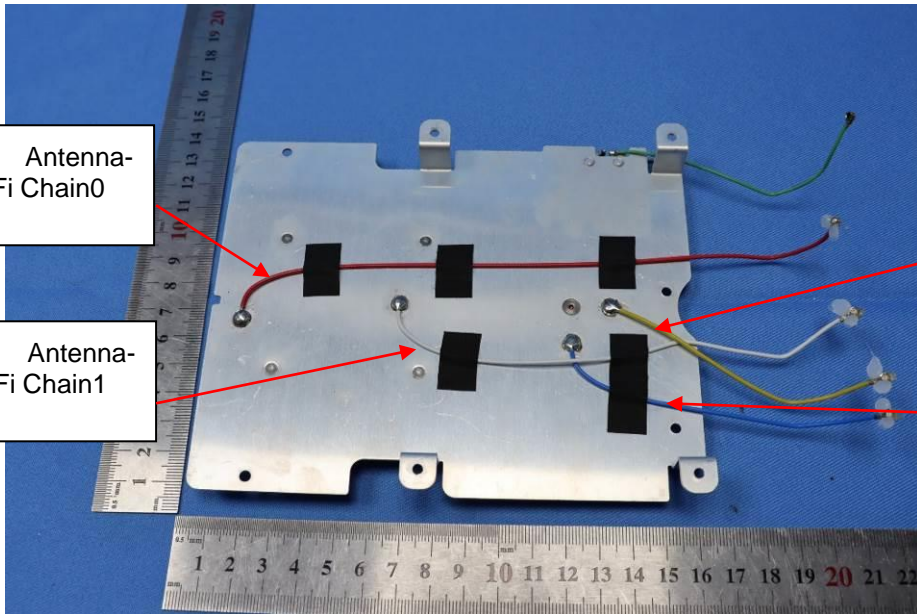

Appendix

Internal Photos

for SZCR2501000095AT

FCC ID:YZZGWN7670LR

EUT Constructional Details (EUT Photos)

Internal Antenna-BT

Internal Antenna-5G Wi-Fi Chain0

Internal Antenna-2.4G Wi-Fi Chain0

Internal Antenna-5G Wi-Fi Chain1

Internal Antenna-2.4G Wi-Fi Chain1

- End of the Appendix -