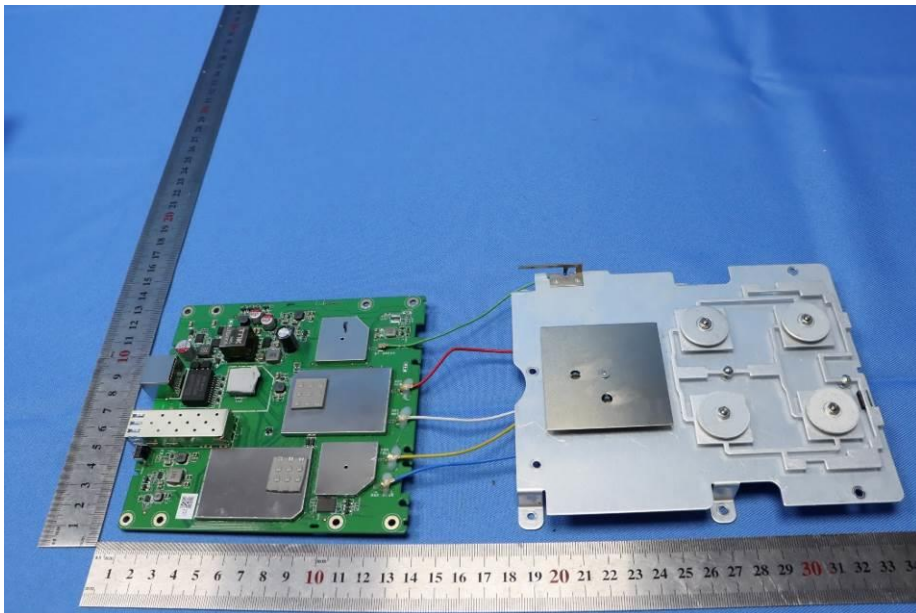

Appendix

Internal Photos

for SZCR2501000095AT

FCC ID:YZZGWN7670LR

EUT Constructional Details (EUT Photos)

Internal Antenna-BT

Internal Antenna-5G Wi-Fi Chain0

Internal Antenna-2.4G Wi-Fi Chain0

Internal Antenna-5G Wi-Fi Chain1

Internal Antenna-2.4G Wi-Fi Chain1

- End of the Appendix -