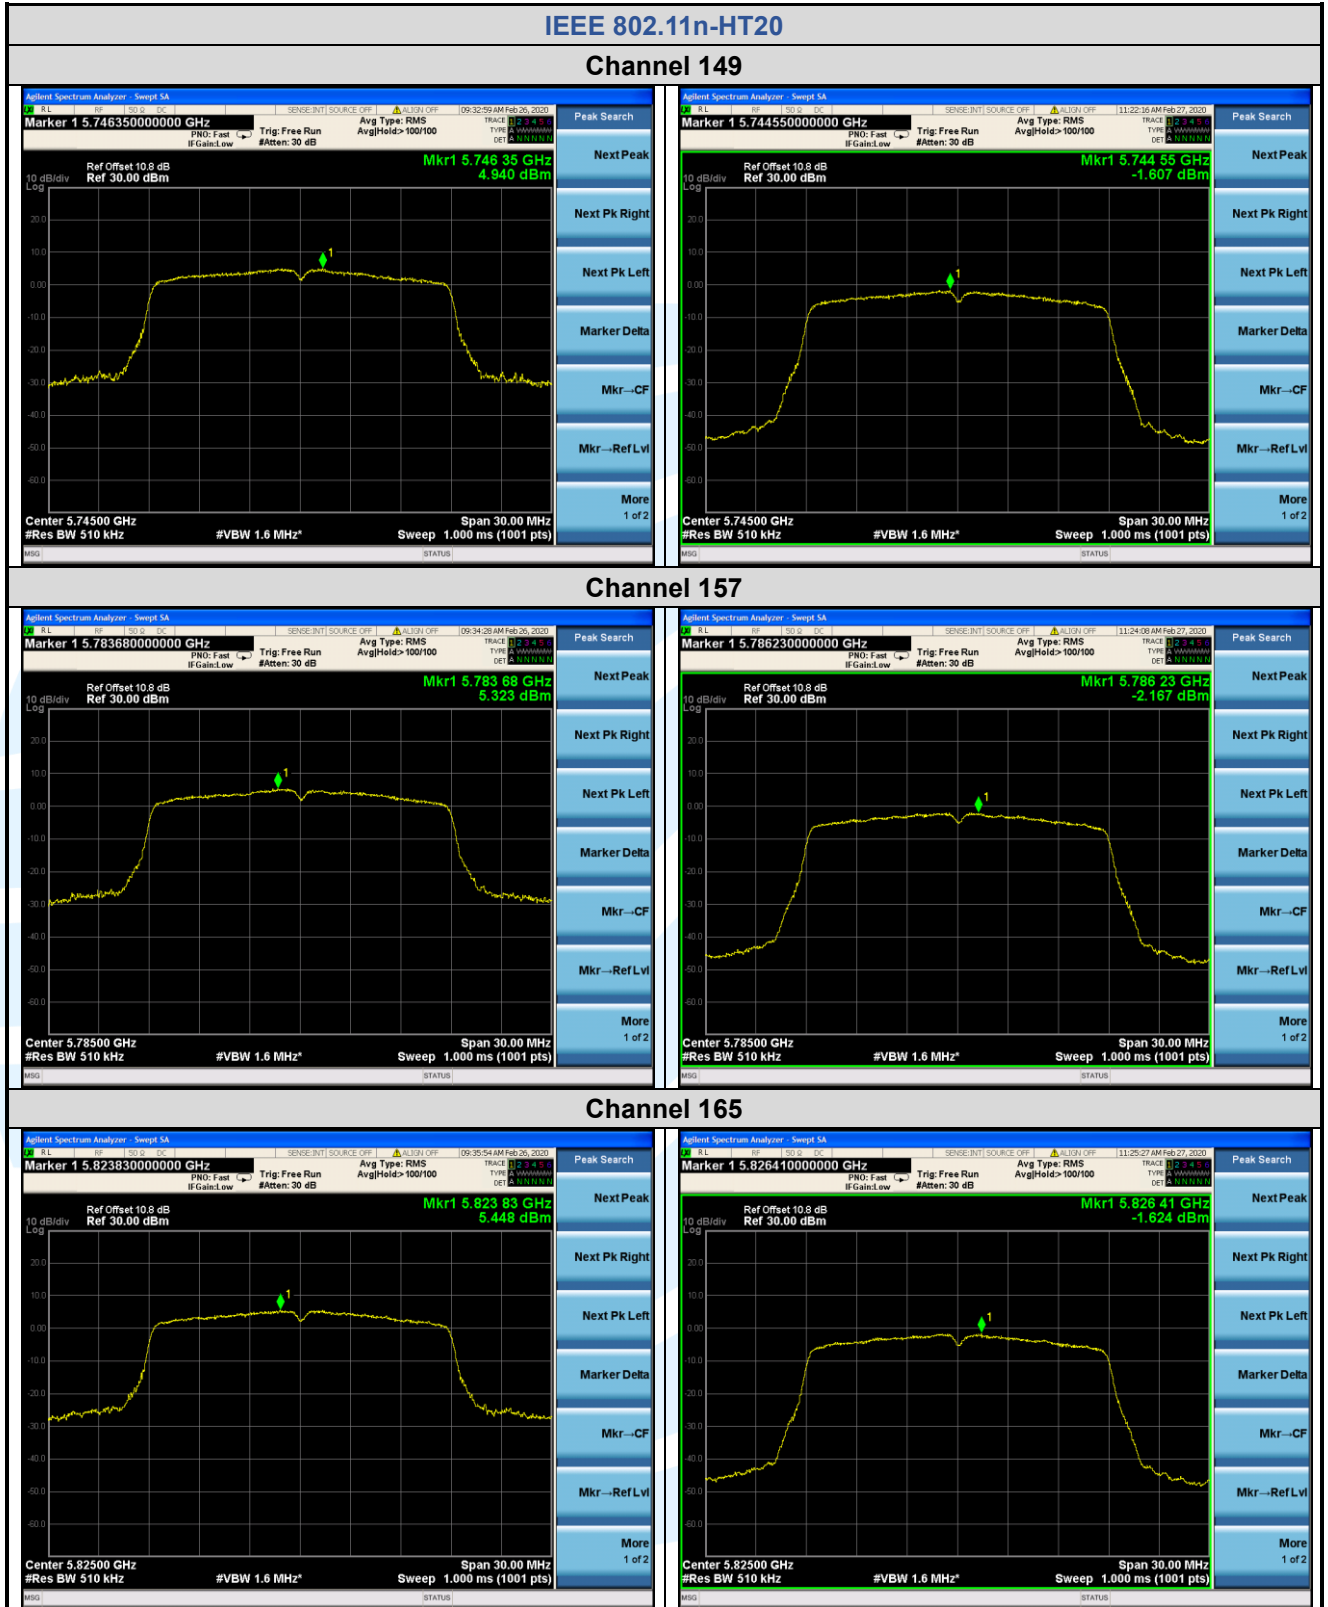

Shenzhen UnionTrust Quality and Technology Co., Ltd.

Address: 16/F, Block A, Building 6, Baoneng Science and Technology Park, Qingxiang Road No.1, Longhua New District, Shenzhen, China

Tel: +86-755-28230888

Fax: +86-755-28230886

E-mail: info@uttlab.com

<http://www.uttlab.com>

UTTR-RF-FCCPART15.407-V1.0