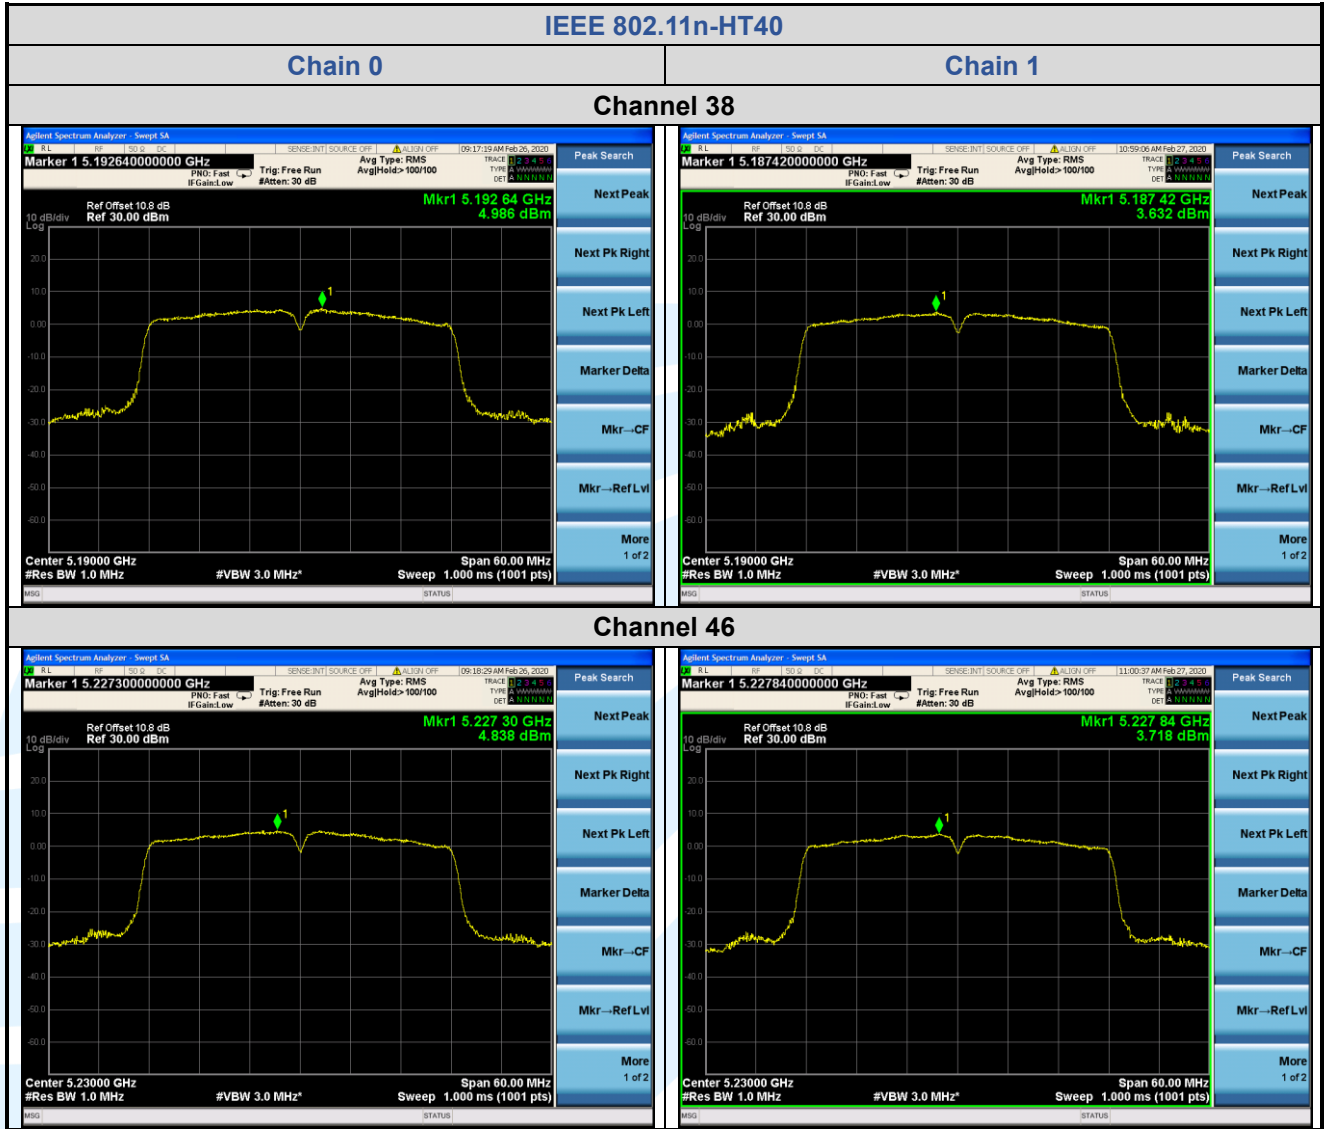

Shenzhen UnionTrust Quality and Technology Co., Ltd.

Address: 16/F, Block A, Building 6, Baoneng Science and Technology Park, Qingxiang Road No.1, Longhua New District, Shenzhen, China

Tel: +86-755-28230888

Fax: +86-755-28230886

E-mail: info@uttlab.com

<http://www.uttlab.com>

UTTR-RF-FCCPART15.407-V1.0