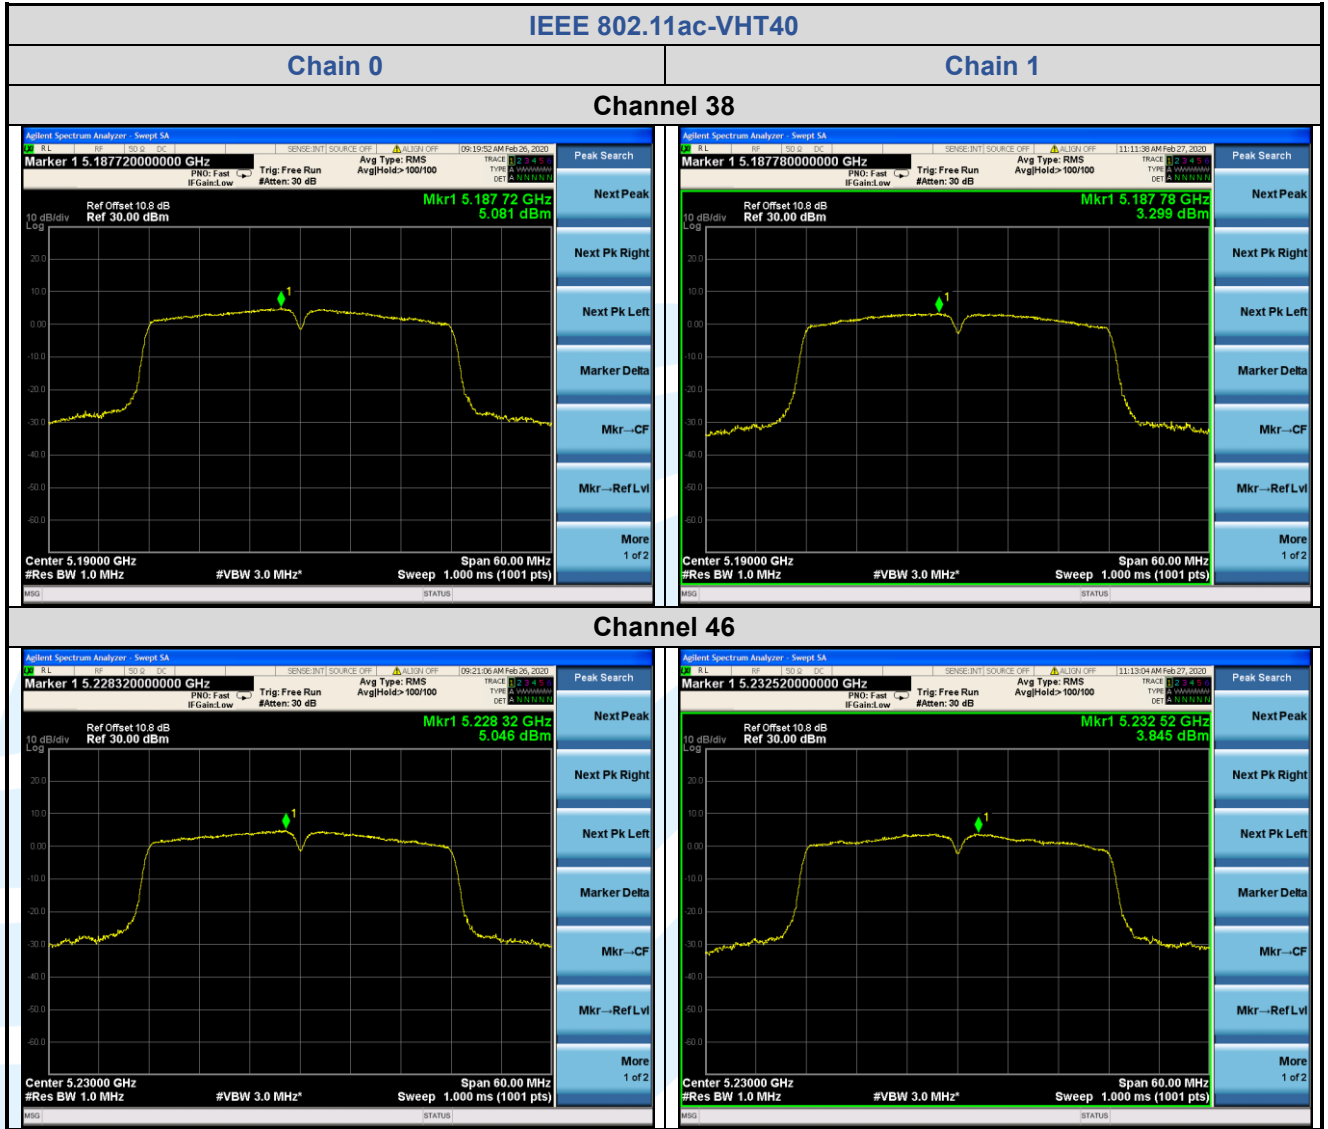

Shenzhen UnionTrust Quality and Technology Co., Ltd.

Address: 16/F, Block A, Building 6, Baoneng Science and Technology Park, Qingxiang Road No.1, Longhua New District, Shenzhen, China

Tel: +86-755-28230888

Fax: +86-755-28230886

E-mail: info@uttlab.com

<http://www.uttlab.com>

UTTR-RF-FCCPART15.407-V1.0