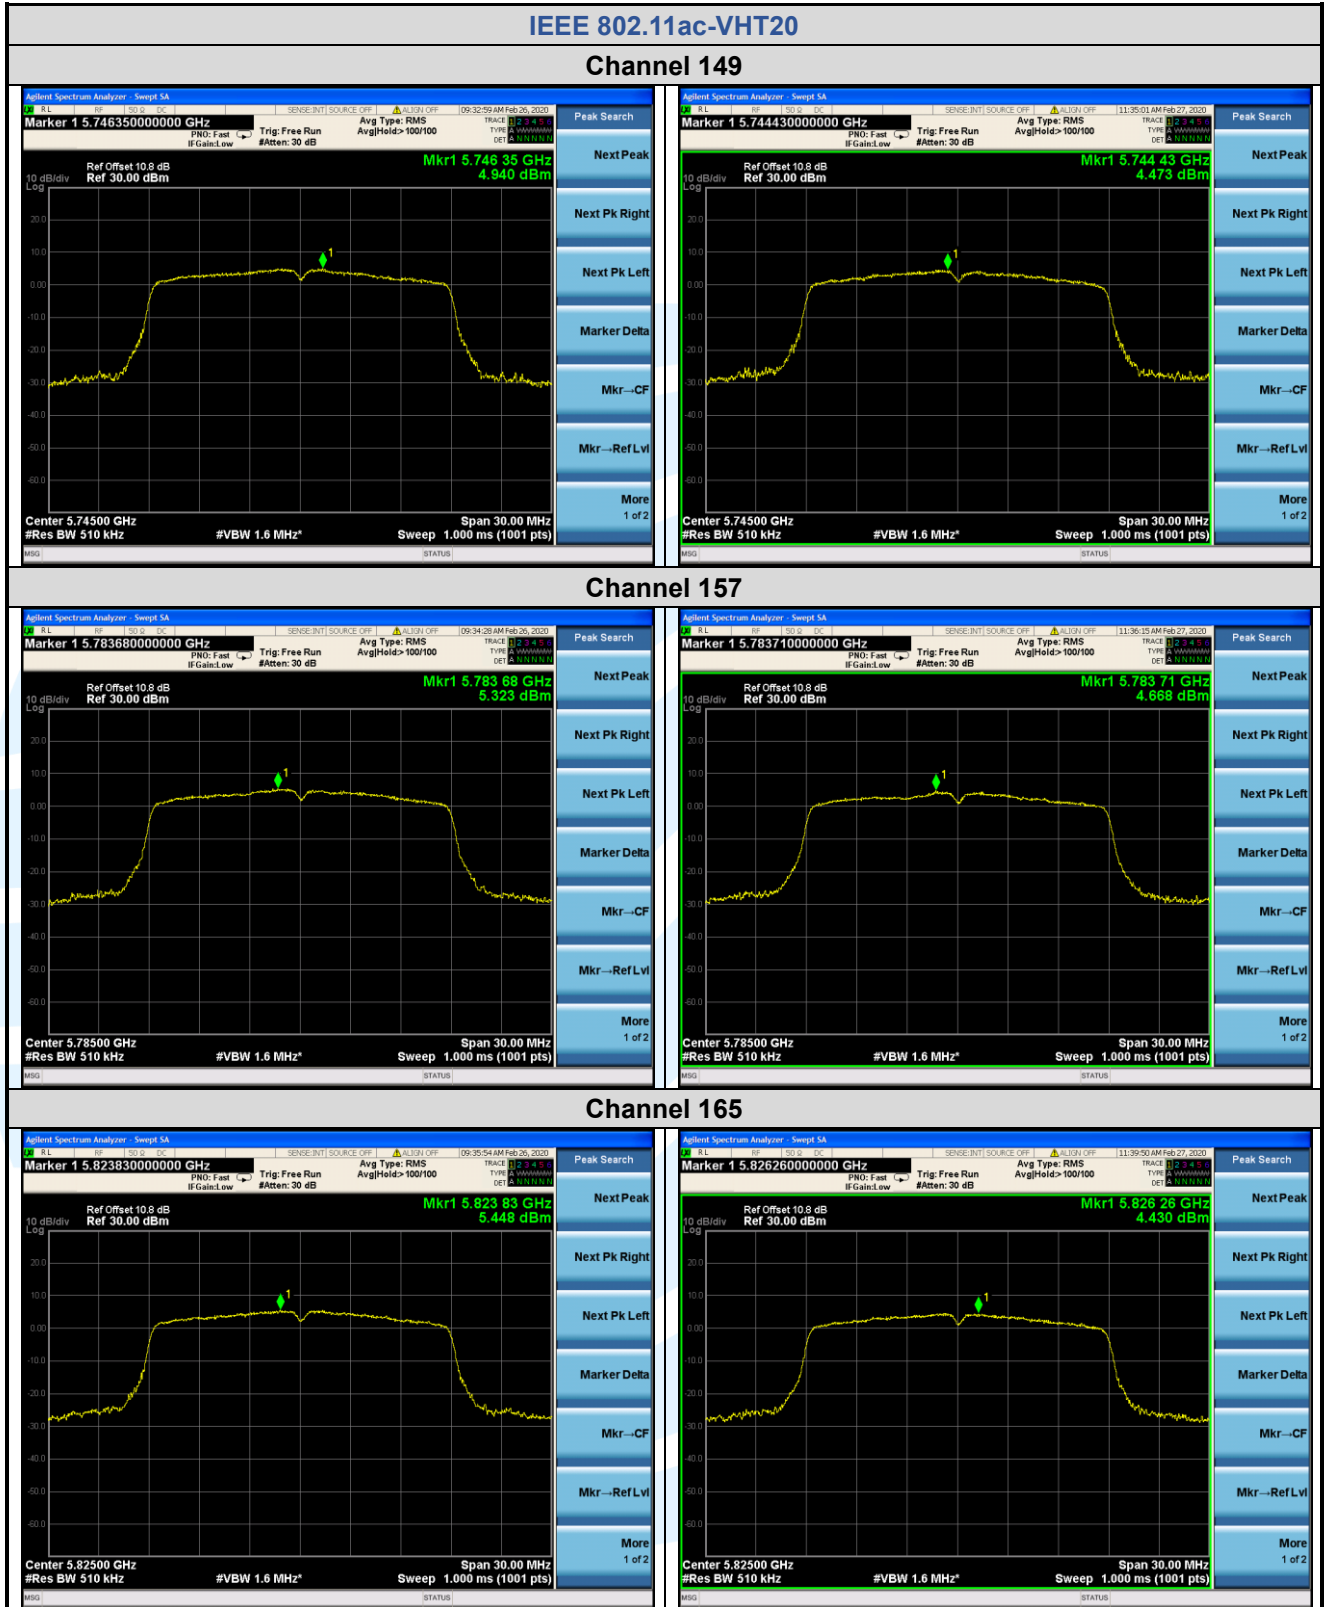

Shenzhen UnionTrust Quality and Technology Co., Ltd.

Address: 16/F, Block A, Building 6, Baoneng Science and Technology Park, Qingxiang Road No.1, Longhua New District, Shenzhen, China

Tel: +86-755-28230888

Fax: +86-755-28230886

E-mail: info@uttlab.com

<http://www.uttlab.com>

UTTR-RF-FCCPART15.407-V1.0