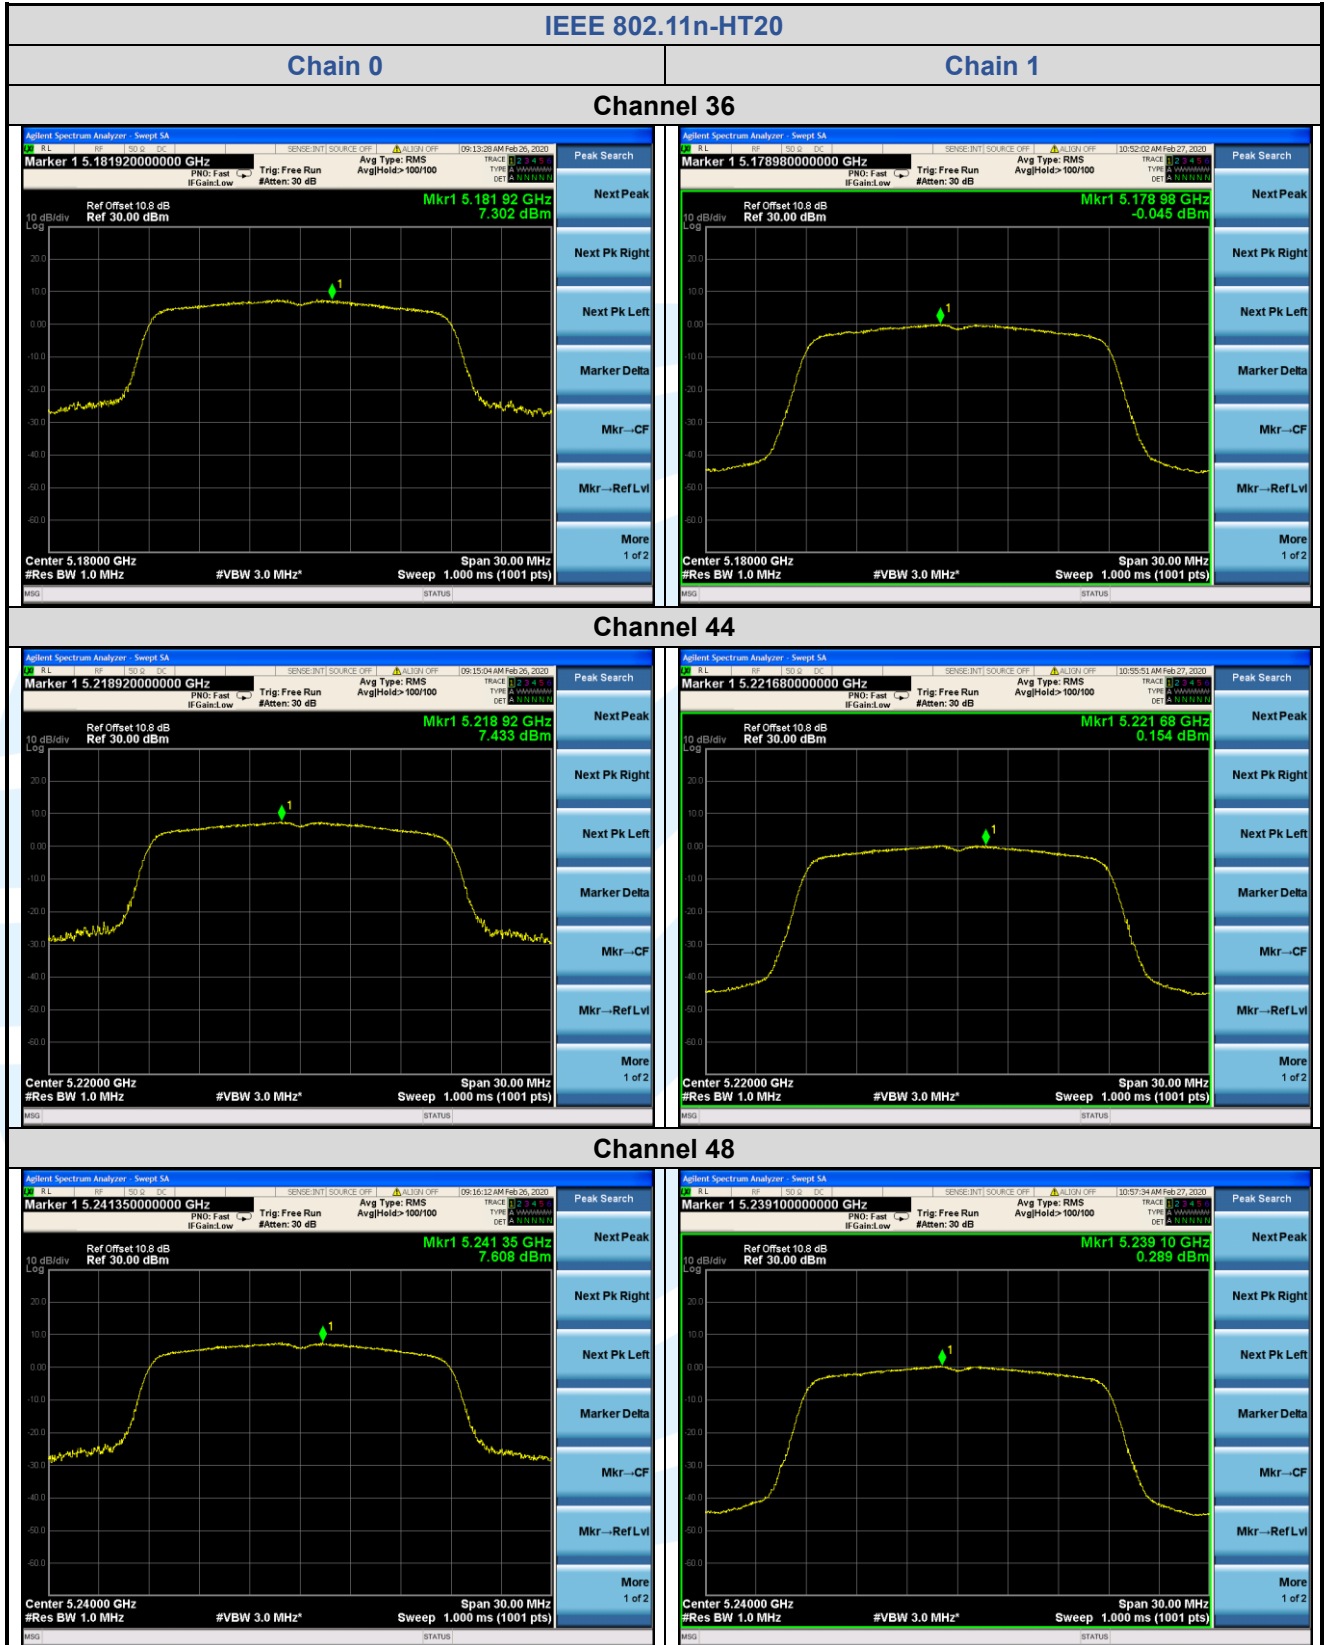

Shenzhen UnionTrust Quality and Technology Co., Ltd.

Address: 16/F, Block A, Building 6, Baoneng Science and Technology Park, Qingxiang Road No.1, Longhua New District, Shenzhen, China

Tel: +86-755-28230888

Fax: +86-755-28230886

E-mail: info@uttlab.com

<http://www.uttlab.com>

UTTR-RF-FCCPART15.407-V1.0