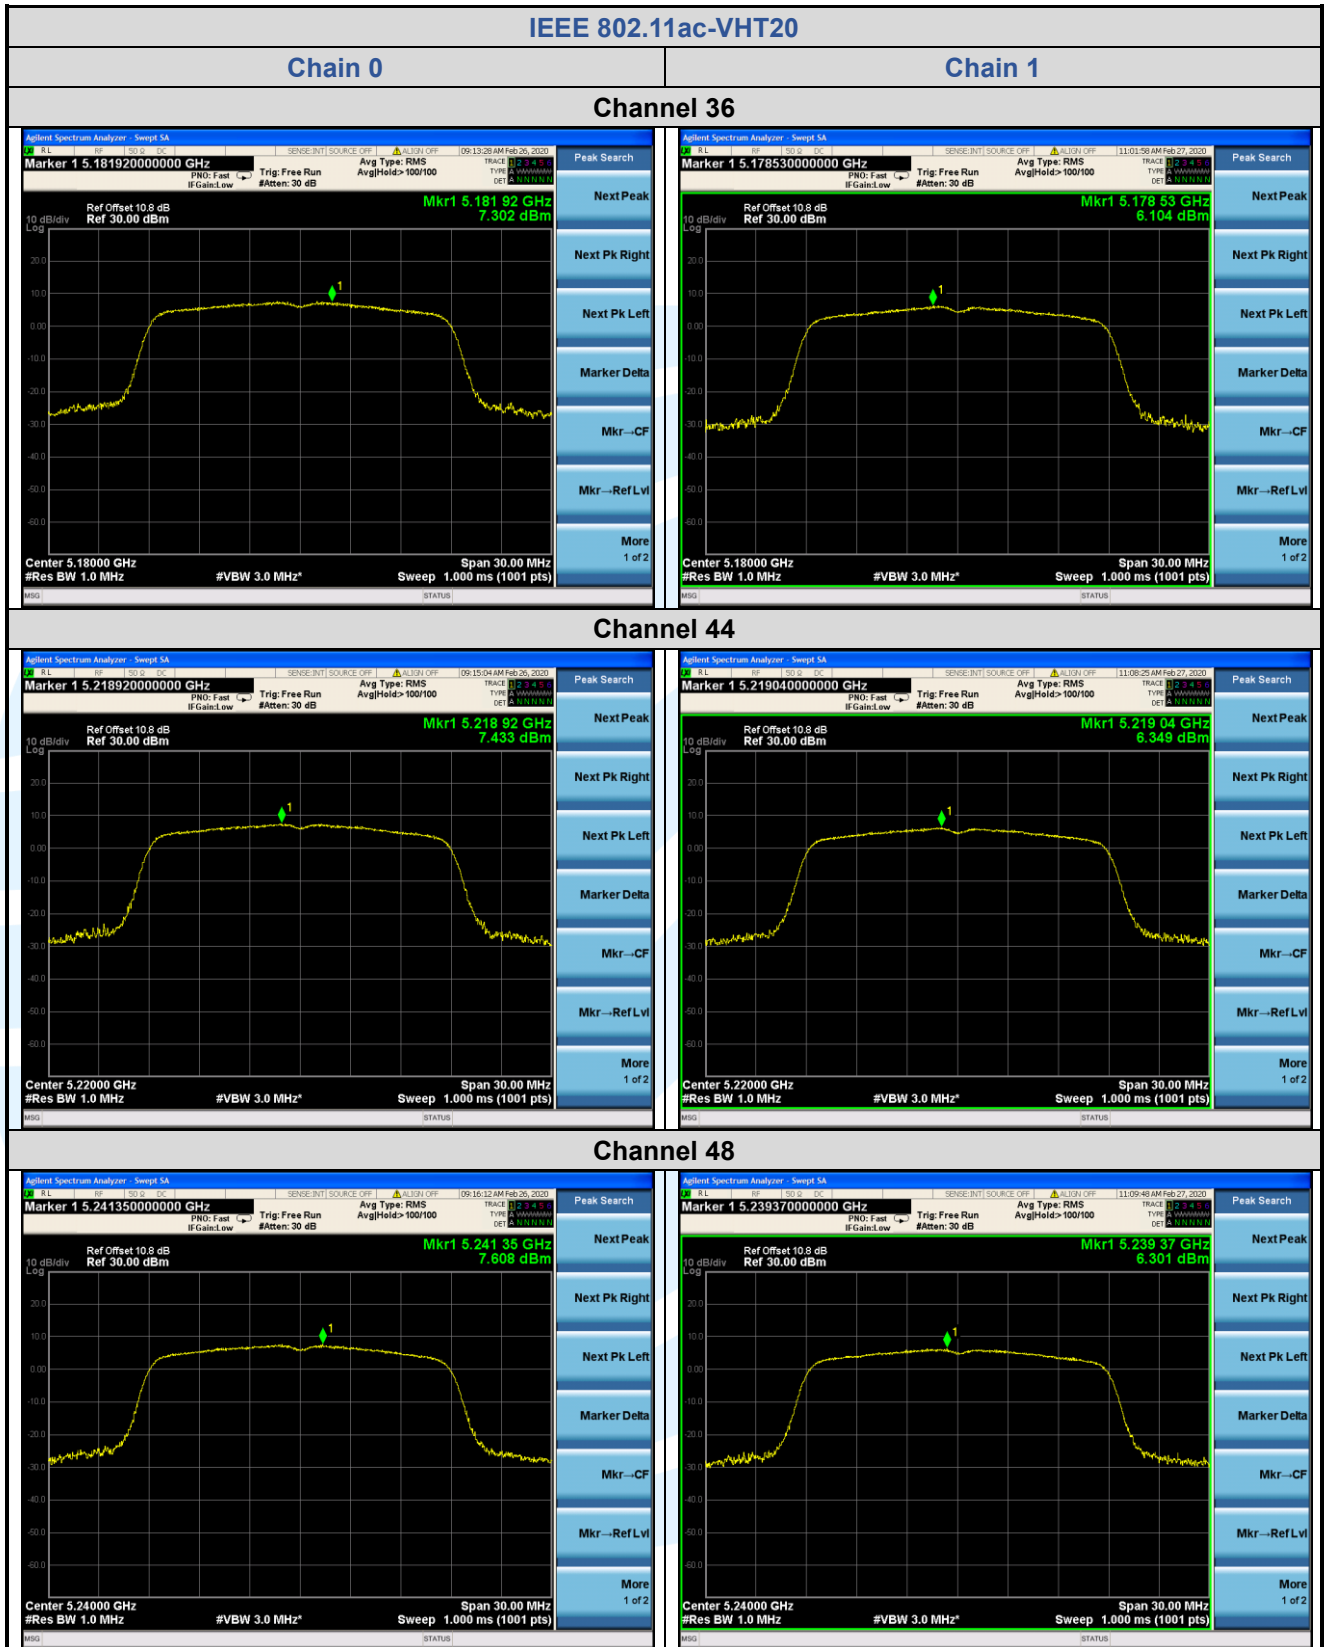

Shenzhen UnionTrust Quality and Technology Co., Ltd.

Address: 16/F, Block A, Building 6, Baoneng Science and Technology Park, Qingxiang Road No.1, Longhua New District, Shenzhen, China

Tel: +86-755-28230888

Fax: +86-755-28230886

E-mail: info@uttlab.com

<http://www.uttlab.com>

UTTR-RF-FCCPART15.407-V1.0