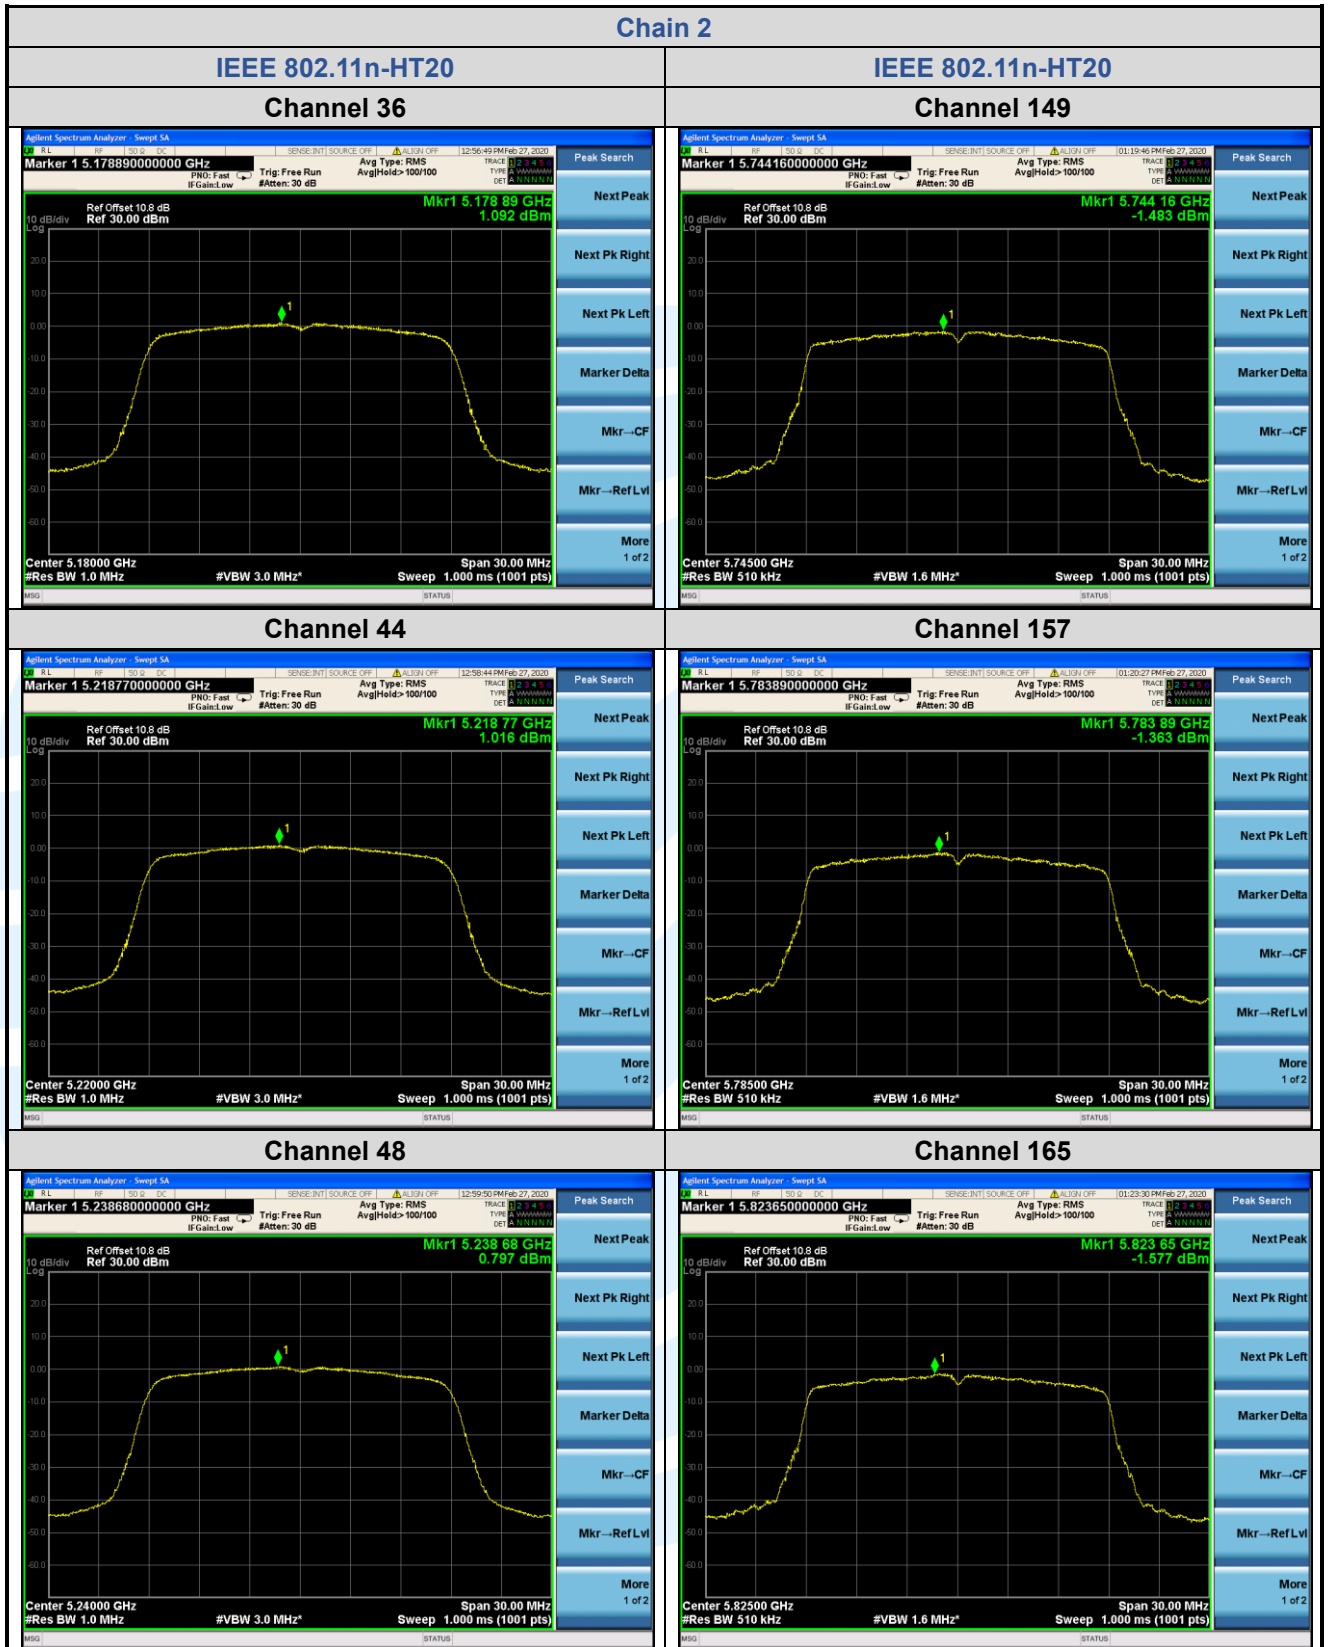

Tel: +86-755-28230888

Fax: +86-755-28230886

E-mail: info@uttlab.com

<http://www.uttlab.com>

UTTR-RF-FCCPART15.407-V1.0

Shenzhen UnionTrust Quality and Technology Co., Ltd.

Address: 16/F, Block A, Building 6, Baoneng Science and Technology Park, Qingxiang Road No.1, Longhua New District, Shenzhen, China