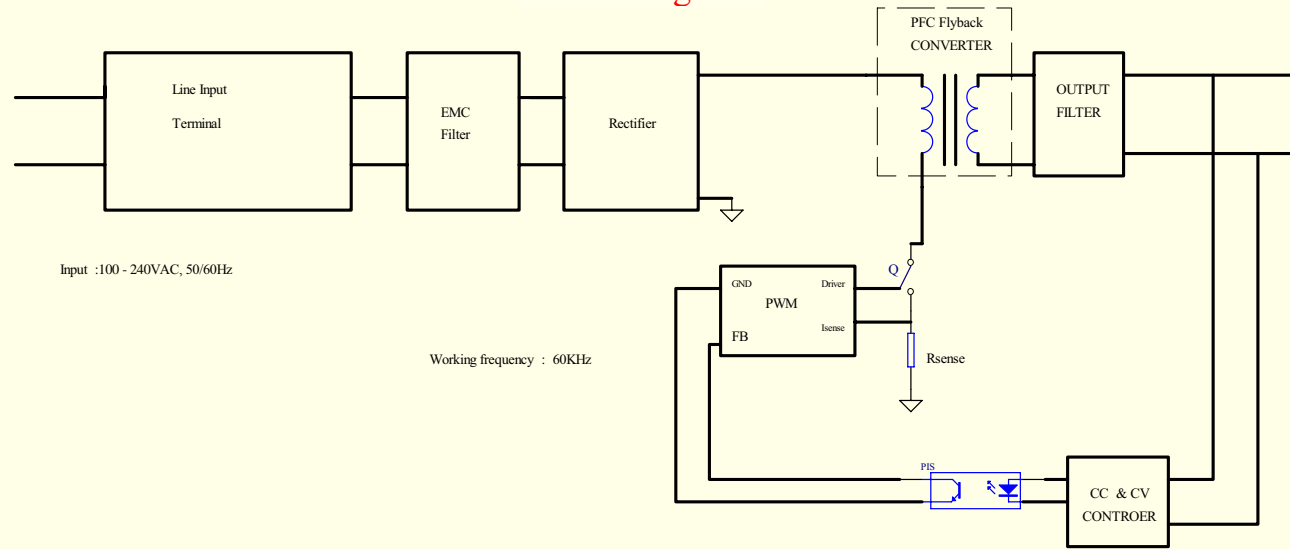

Block Diagram

Title		
Size	Number	Revision
B		
Date:	18-Oct-2011	Sheet of
File:	C:\Documents and Settings\Administrator\...	18x41.Bj