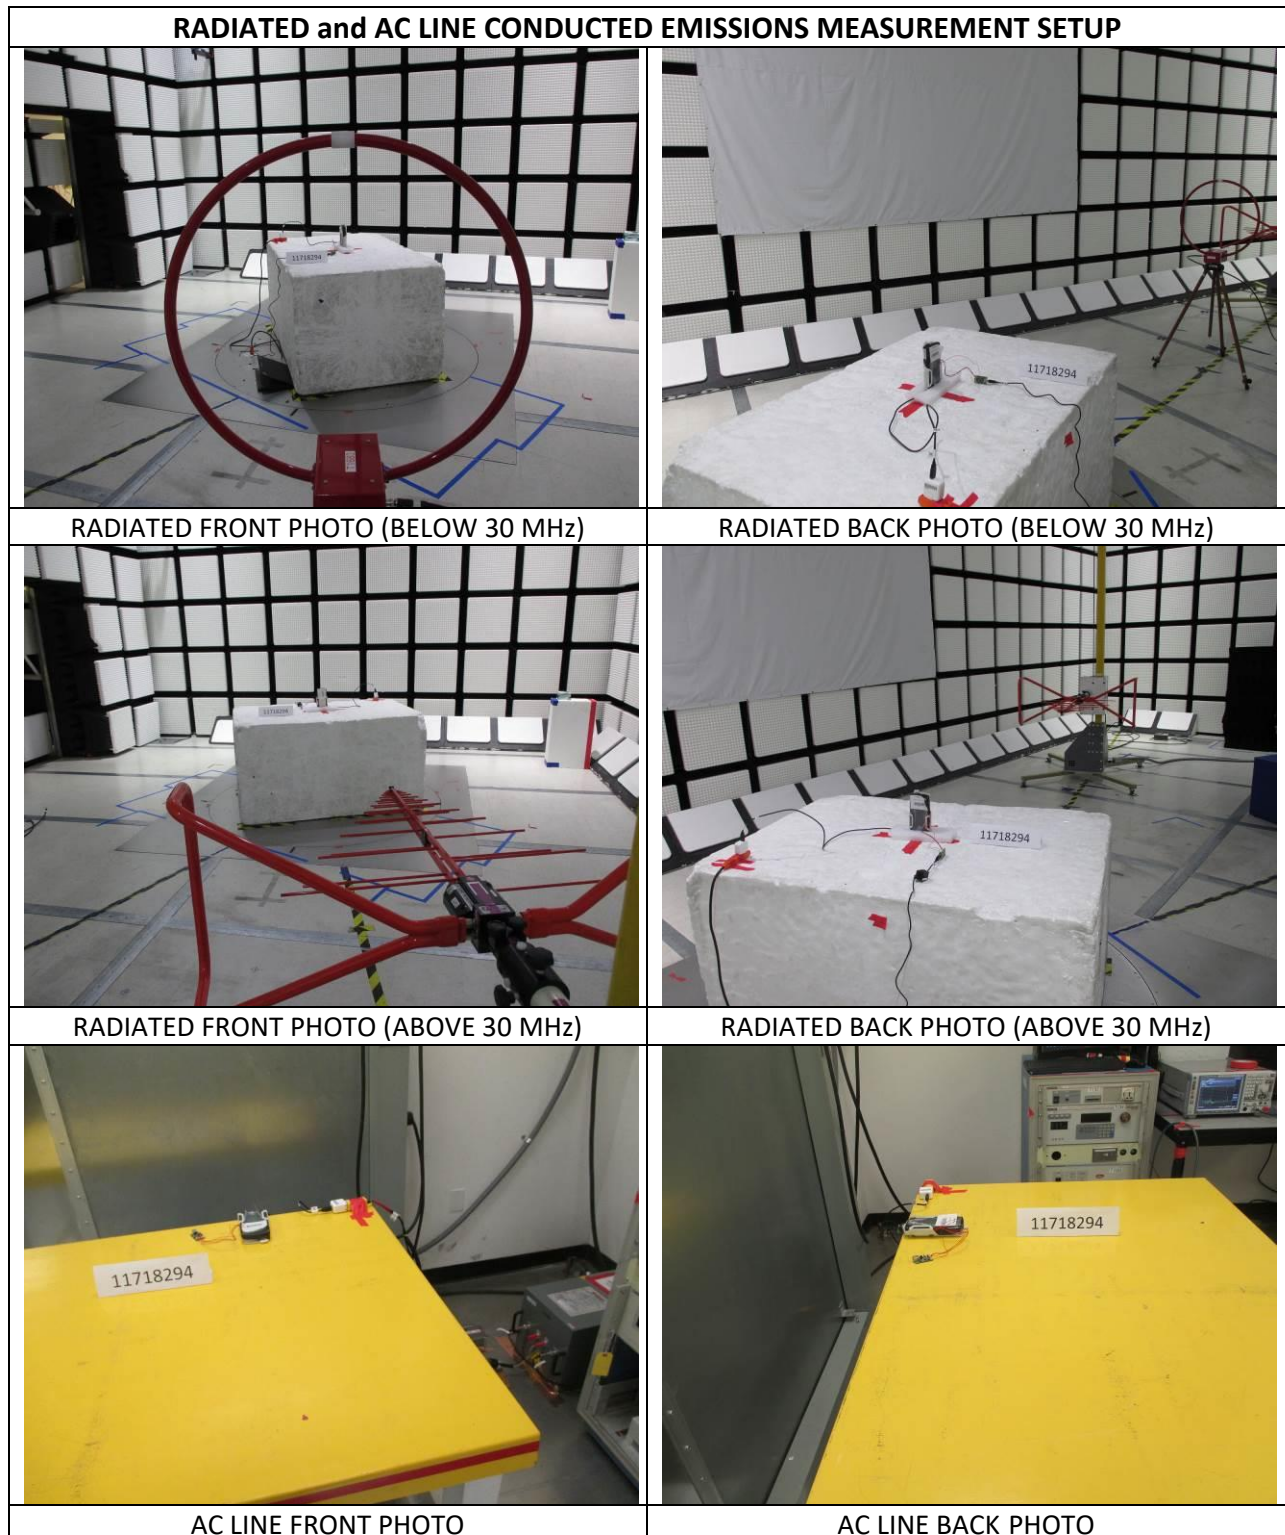

## 10. SETUP PHOTOS

**ANTENNA PORT CONDUCTED RF MEASUREMENT SETUP AND  
RADIATED EMISSIONS MEASUREMENT CONFIGURATION**

TEMPERATURE CHAMBER PHOTO

X POSITION FRONT PHOTO

Y POSITION FRONT PHOTO

Z POSITION FRONT PHOTO