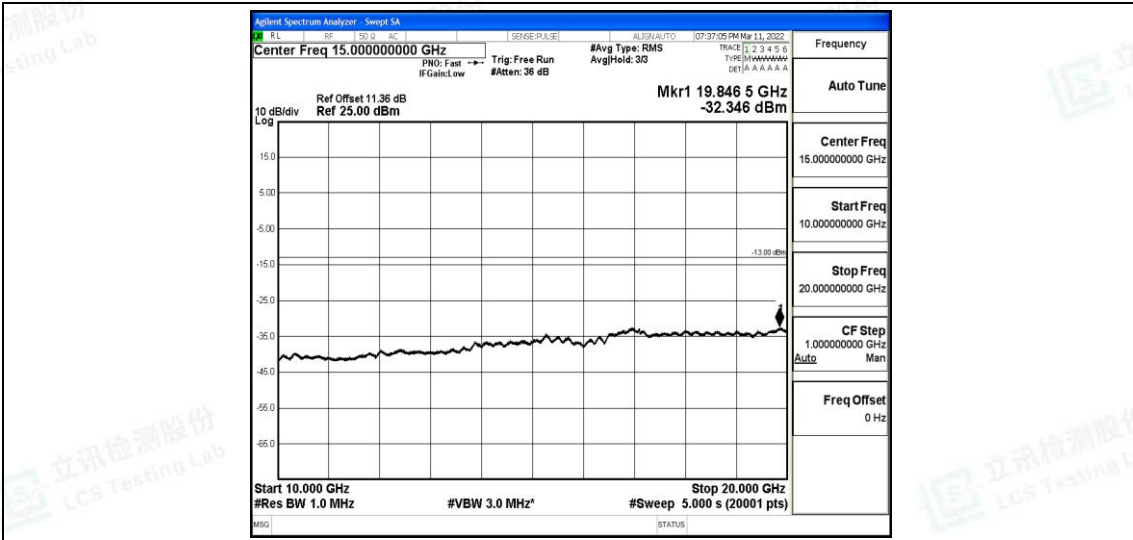

Band2-1.4MHz-QPSK-19193-1RB#0-Range1:0.009~0.15MHz