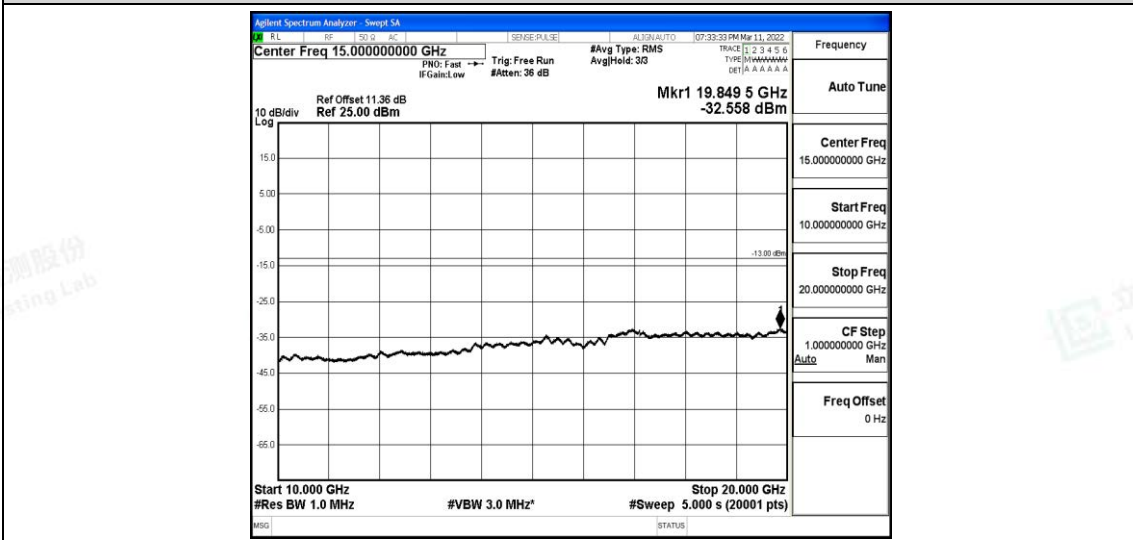

Band2-1.4MHz-QPSK-18900-1RB#0-Range1:0.009~0.15MHz