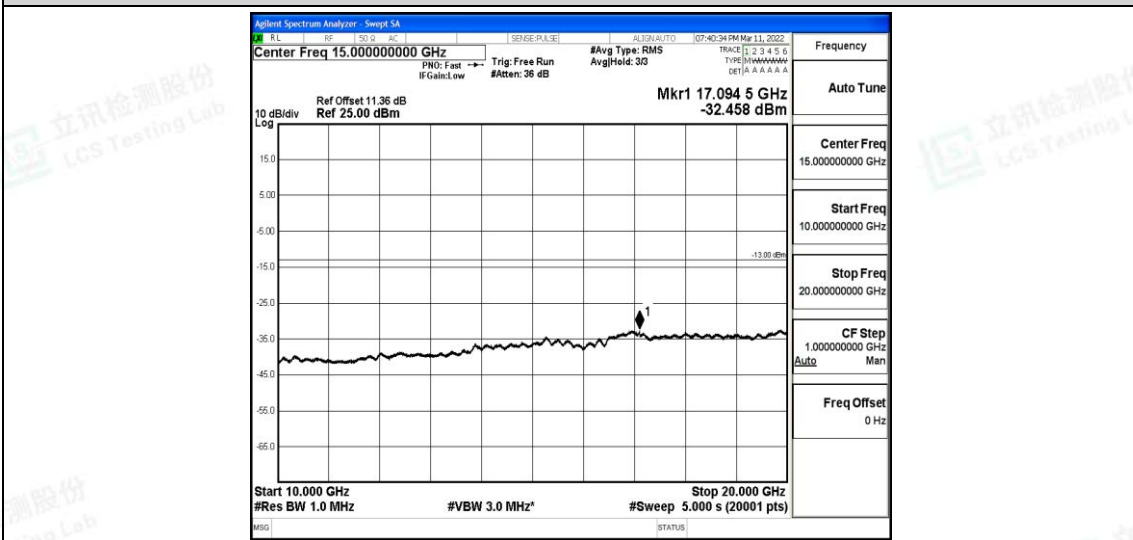

Band2-1.4MHz-16QAM-18607-1RB#0-Range1:0.009~0.15MHz