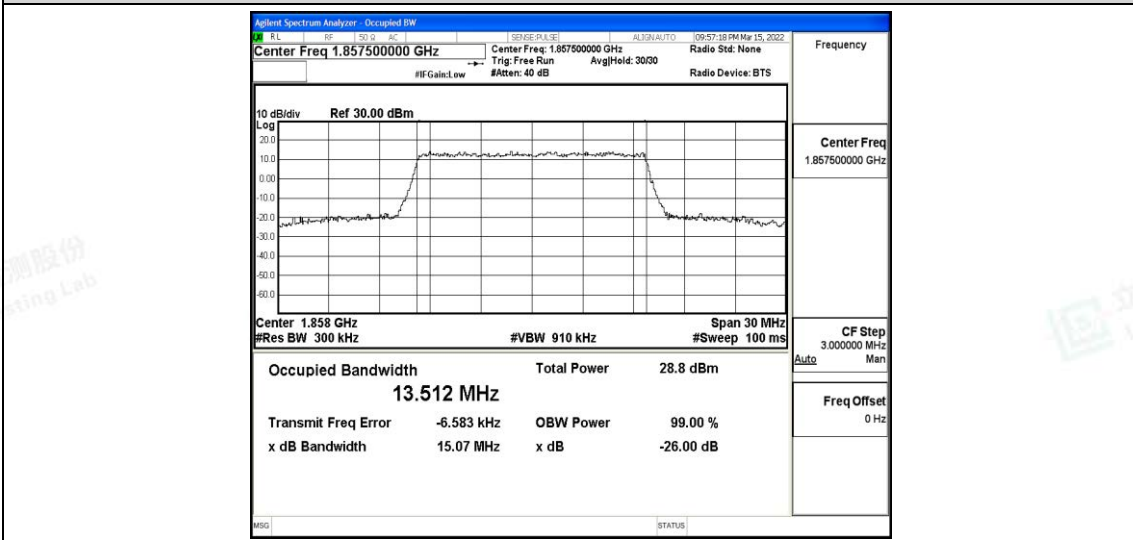

Band2-10MHz-16QAM-18650-50RB#0

Band2-10MHz-16QAM-18900-50RB#0

Band2-10MHz-16QAM-19150-50RB#0

Band2-15MHz-QPSK-18675-75RB#0

Band2-15MHz-QPSK-18900-75RB#0

Band2-15MHz-QPSK-19125-75RB#0

Band2-15MHz-16QAM-18675-75RB#0