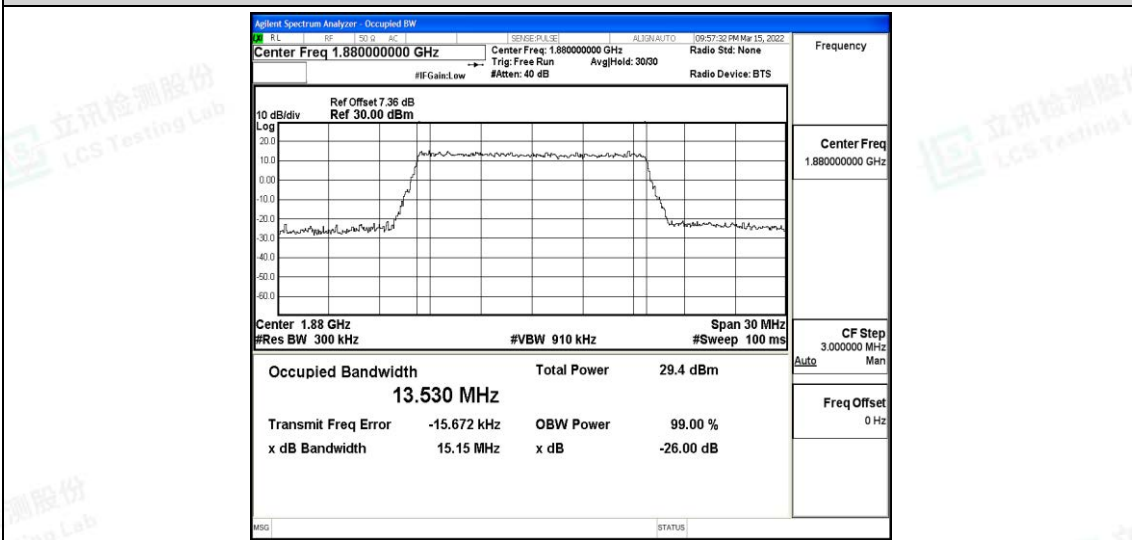

Band2-10MHz-16QAM-18650-50RB#0

Band2-10MHz-16QAM-18900-50RB#0

Band2-10MHz-16QAM-19150-50RB#0

Band2-15MHz-QPSK-18675-75RB#0

Band2-15MHz-QPSK-18900-75RB#0

Band2-15MHz-QPSK-19125-75RB#0

Band2-15MHz-16QAM-18675-75RB#0