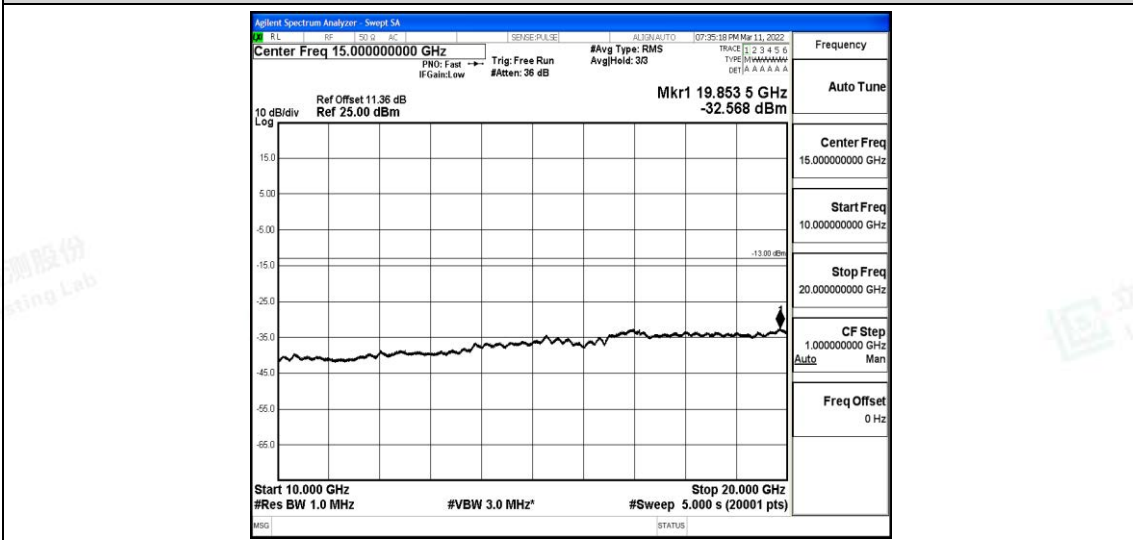

Band2-1.4MHz-16QAM-18900-1RB#0-Range1:0.009~0.15MHz