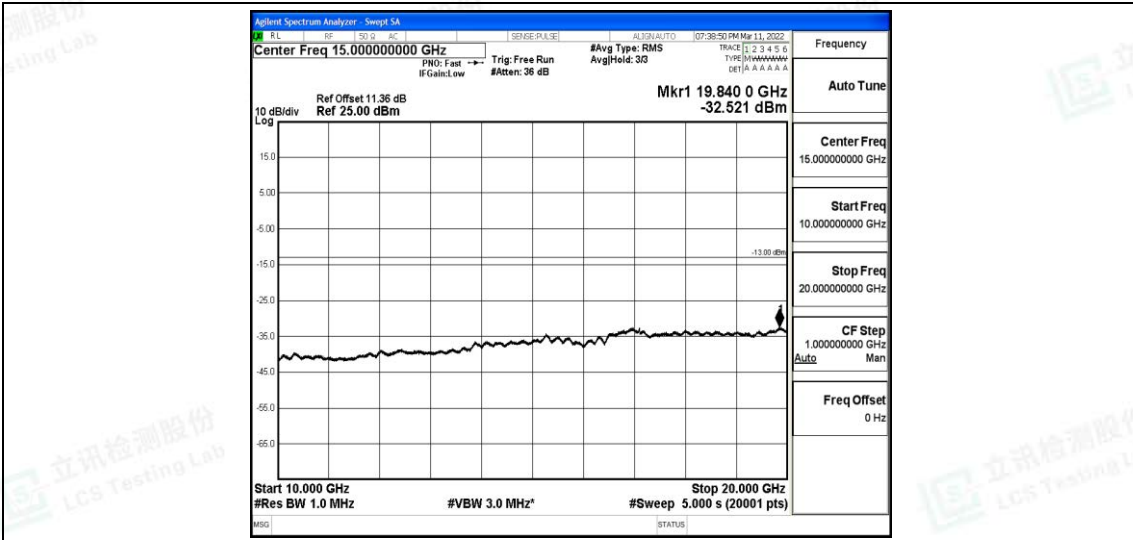

Band2-1.4MHz-16QAM-19193-1RB#0-Range1:0.009~0.15MHz