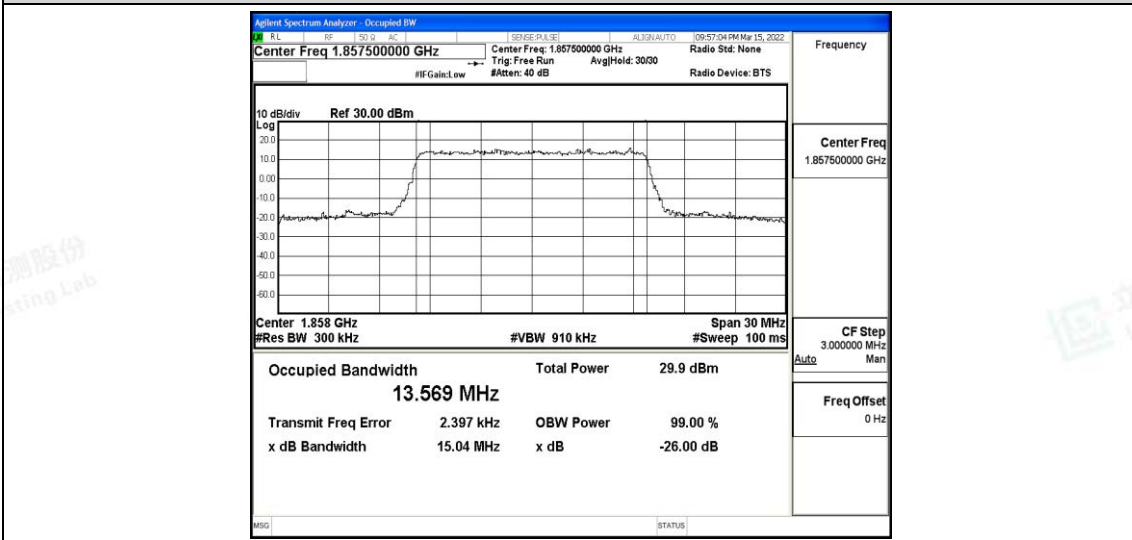

Band2-10MHz-16QAM-18650-50RB#0

Band2-10MHz-16QAM-18900-50RB#0

Band2-10MHz-16QAM-19150-50RB#0

Band2-15MHz-QPSK-18675-75RB#0

Band2-15MHz-QPSK-18900-75RB#0

Band2-15MHz-QPSK-19125-75RB#0

Band2-15MHz-16QAM-18675-75RB#0