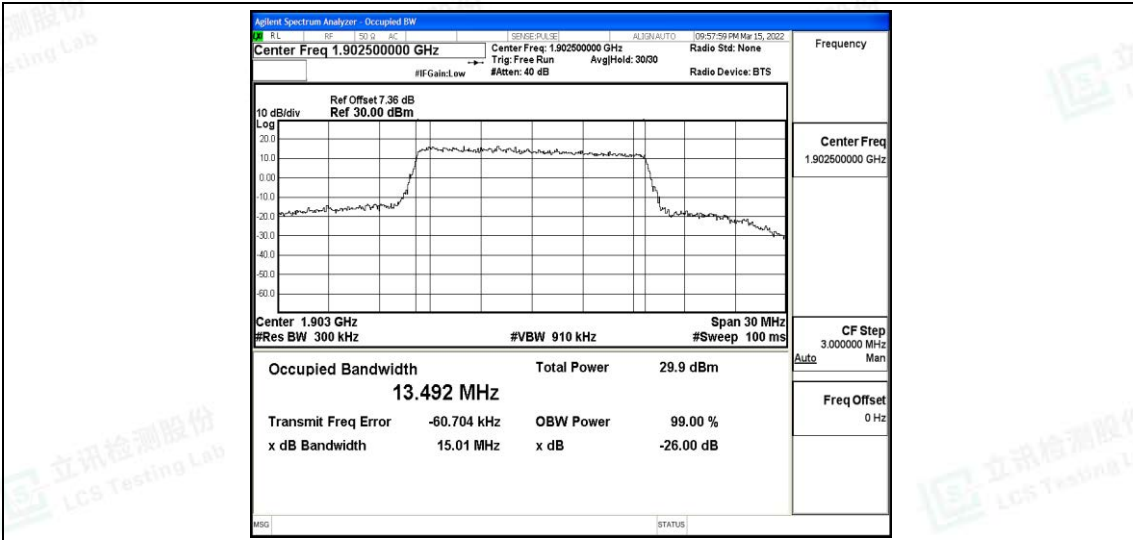

Band2-10MHz-16QAM-18650-50RB#0

Band2-10MHz-16QAM-18900-50RB#0

Band2-10MHz-16QAM-19150-50RB#0

Band2-15MHz-QPSK-18675-75RB#0

Band2-15MHz-QPSK-18900-75RB#0

Band2-15MHz-QPSK-19125-75RB#0

Band2-15MHz-16QAM-18675-75RB#0