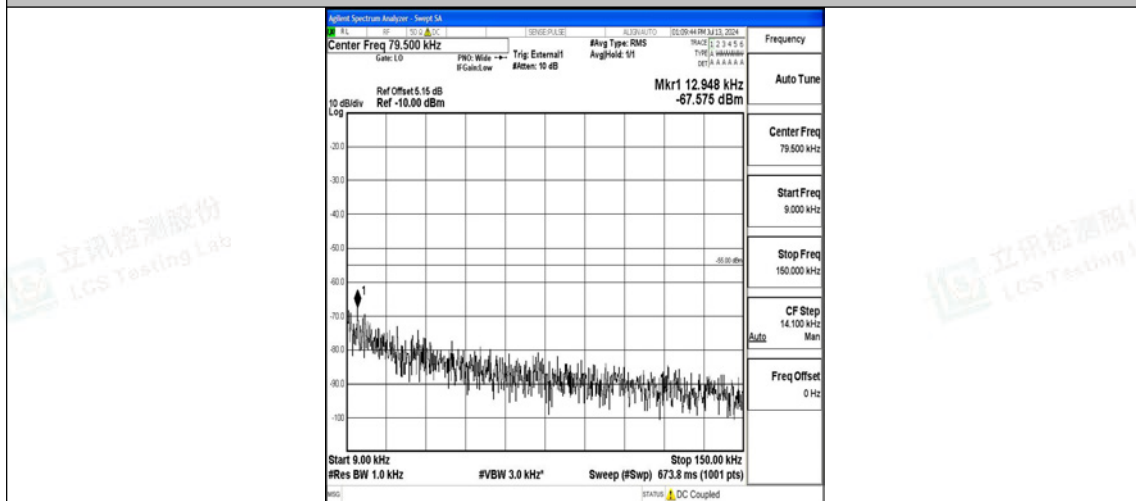

Band41_20MHz_16QAM_40620_1RB#0_0.15~30_0.15~30

Band41_20MHz_16QAM_40620_1RB#0_30~1000_30~1000

Band41_20MHz_16QAM_40620_1RB#0_1000~20000_1000~20000

Band41_20MHz_16QAM_40620_1RB#0_20000~27000_20000~27000

Band41_20MHz_QPSK_41490_1RB#0_0.009~0.15_0.009~0.15