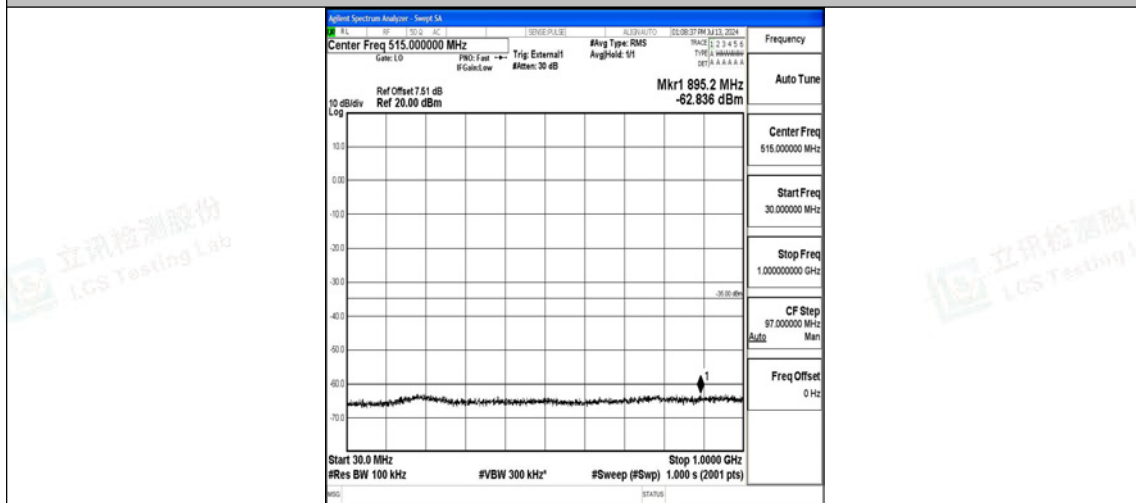

Band41_20MHz_16QAM_40620_1RB#0_0.15~30_0.15~30

Band41_20MHz_16QAM_40620_1RB#0_30~1000_30~1000