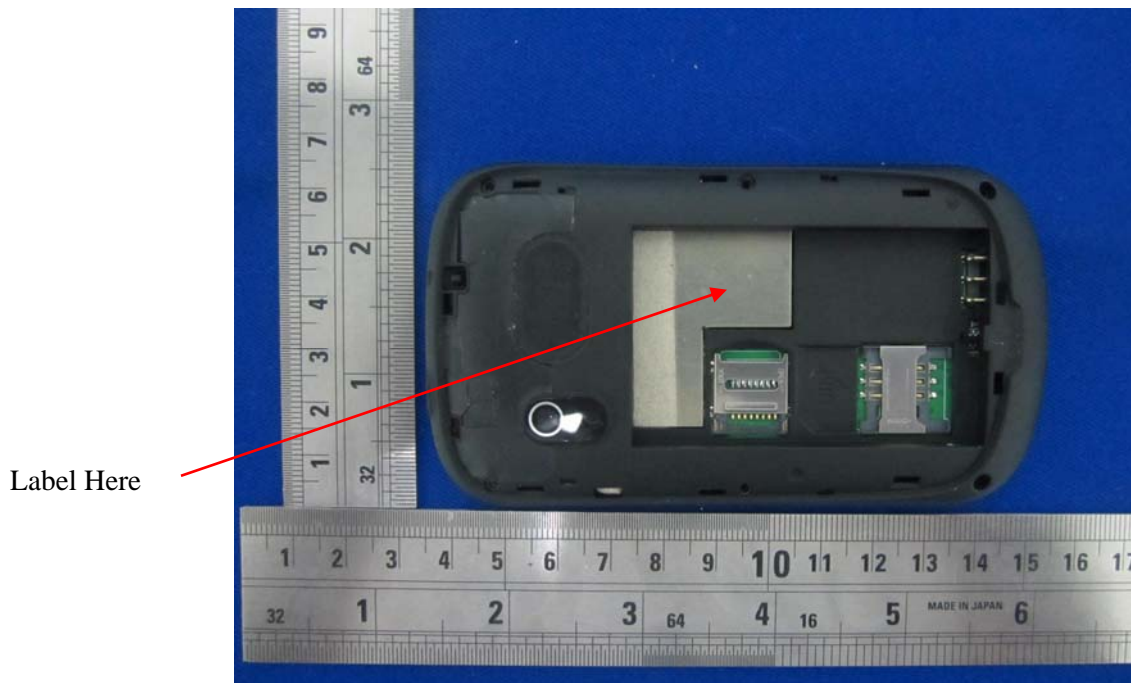

EXHIBIT A - FCC ID LABELING AND LOCATION

FCC ID Label

FCC ID: YPVITALCOMKAMEO
Model: Kameo
ITALCOM GROUP

Proposed FCC ID Label Location

The label shown shall be permanently affixed at a conspicuous location on the device and be readily visible to the user at the time purchase (Labeling requirements per 2.925)