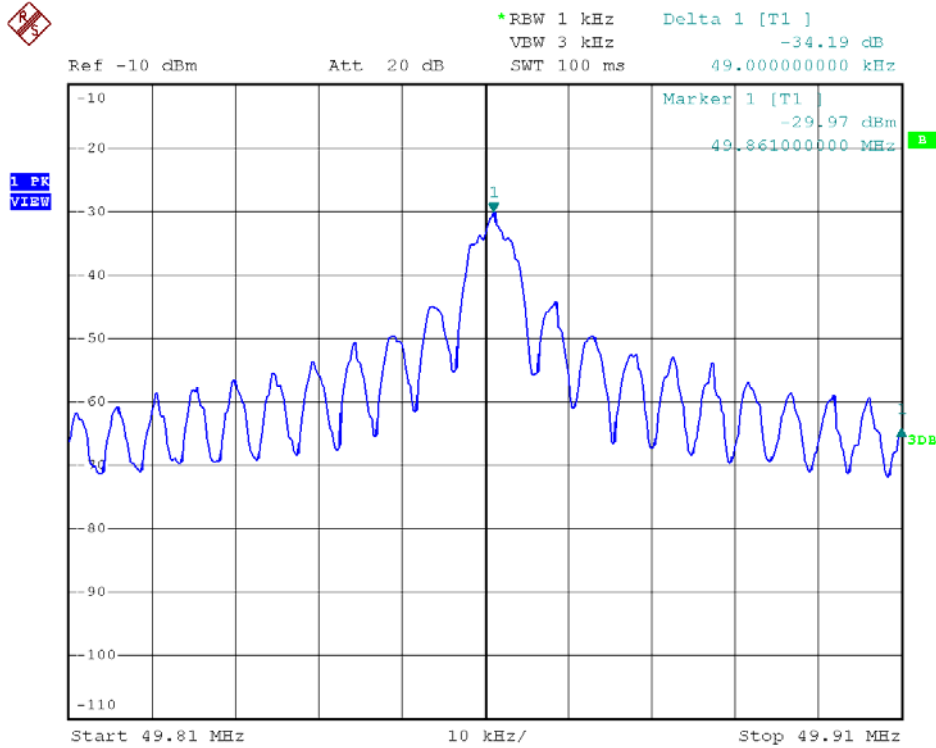

INTERTEK TESTING SERVICES

Report No.: HK13020622-1 (15C), HK13020622-2 (RSS-310)
Sample No.: 1/2

Bandwidth / Bandedge Plot – Pursuant to FCC Part 15 Section 15. 235 Requirement (Pass/Fail)