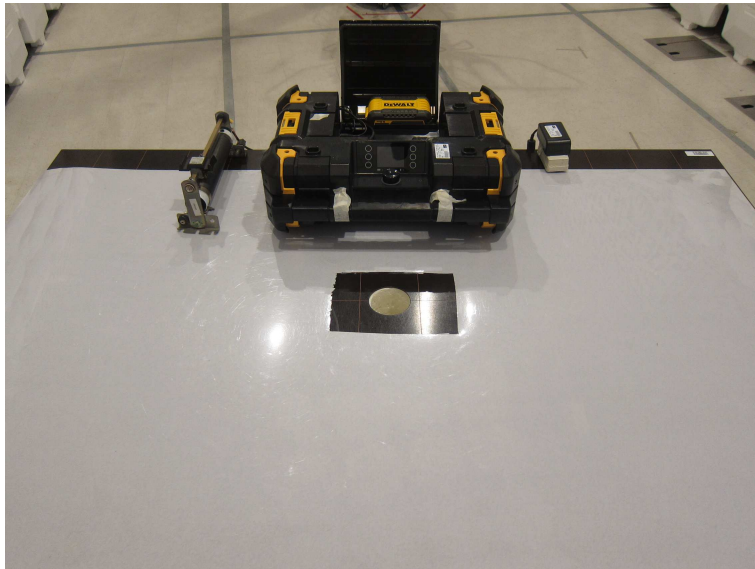

INTERTEK TESTING SERVICE

Report No: 17100259HKG-001

Configuration Photographs

Worst-Case Radiated Emissions

(Front View)

INTERTEK TESTING SERVICE

Report No: 17100259HKG-001

Configuration Photographs

Worst-Case Radiated Emissions

(Rear View)