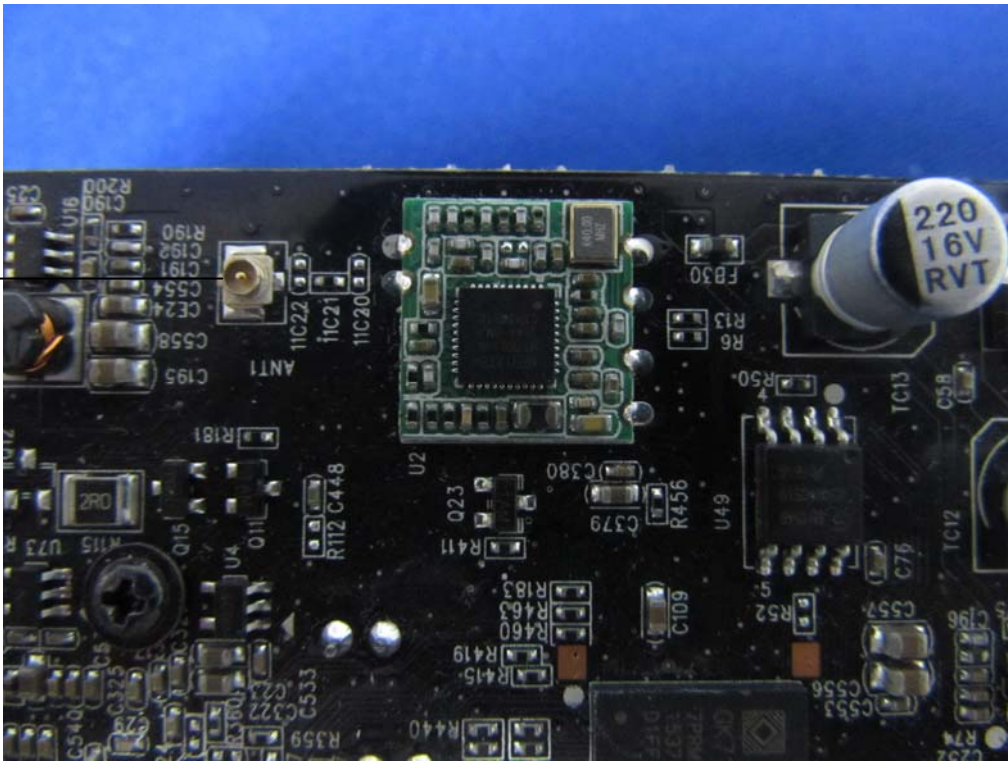

Internal Photos

M/N: RL-IP02C

Wifi
Antenna

Internal Photos

M/N: RL-IP02C

Internal Photos

M/N: RL-IP02C

ipex connector

WiFi Antenna

Internal Photos

M/N: RL-IP02C

433.92
Antenna