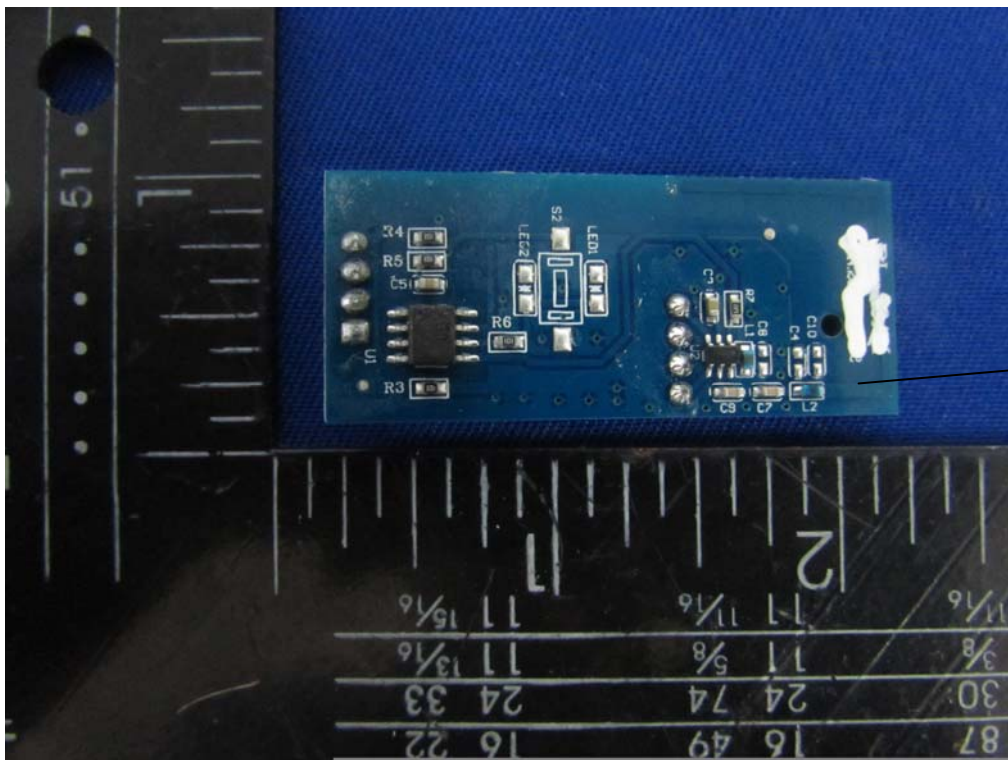

Internal Photos

M/N: RL-IP02C

Wifi
Antenna

Internal Photos

M/N: RL-IP02C

Internal Photos

M/N: RL-IP02C

ipex connector

WiFi Antenna

Internal Photos

M/N: RL-IP02C

433.92
Antenna