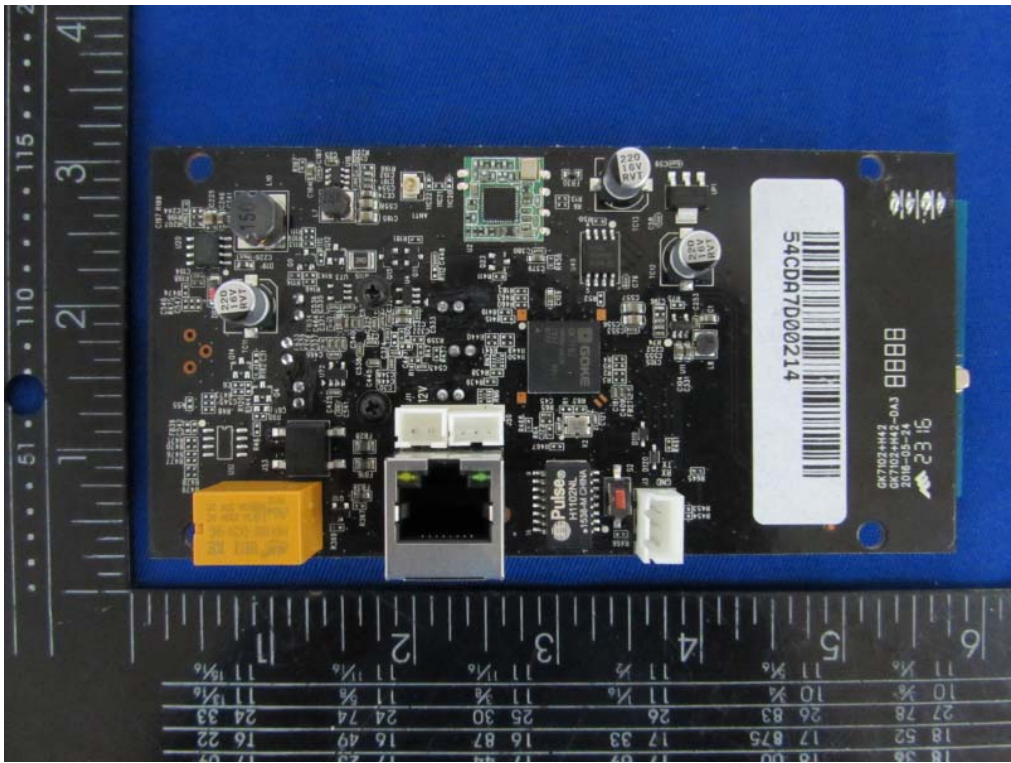

Internal Photos

M/N: RL-IP02C

Wifi
Antenna

Internal Photos

M/N: RL-IP02C

Internal Photos

M/N: RL-IP02C

ipex connector

WiFi Antenna

Internal Photos

M/N: RL-IP02C

433.92
Antenna