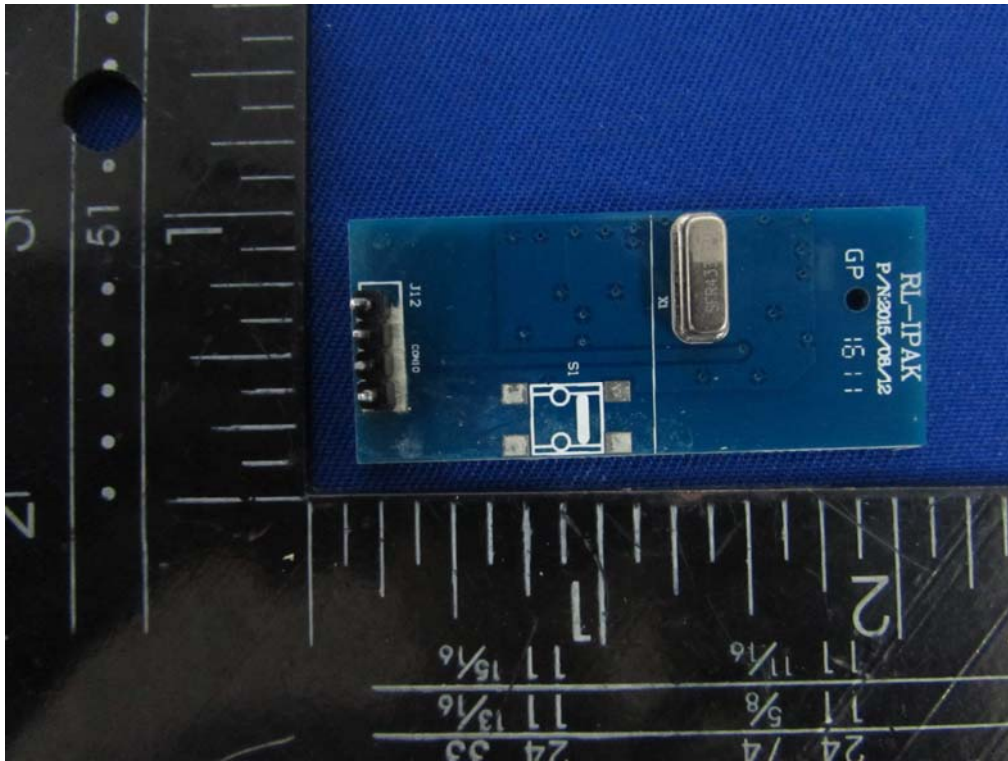

Internal Photos

M/N: RL-IP02C

Wifi
Antenna

Internal Photos

M/N: RL-IP02C

Internal Photos

M/N: RL-IP02C

ipex connector

WiFi Antenna

Internal Photos

M/N: RL-IP02C

433.92
Antenna