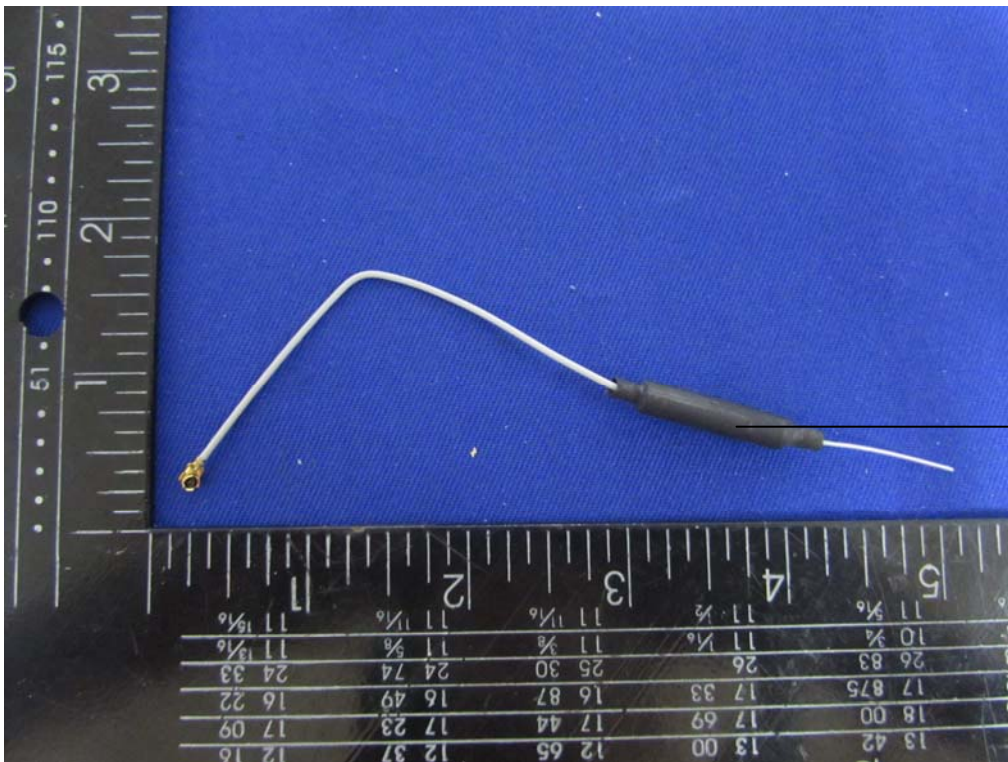

Internal Photos

M/N: RL-IP02C

Wifi
Antenna

Internal Photos

M/N: RL-IP02C

Internal Photos

M/N: RL-IP02C

ipex connector

WiFi Antenna

Internal Photos

M/N: RL-IP02C

433.92
Antenna