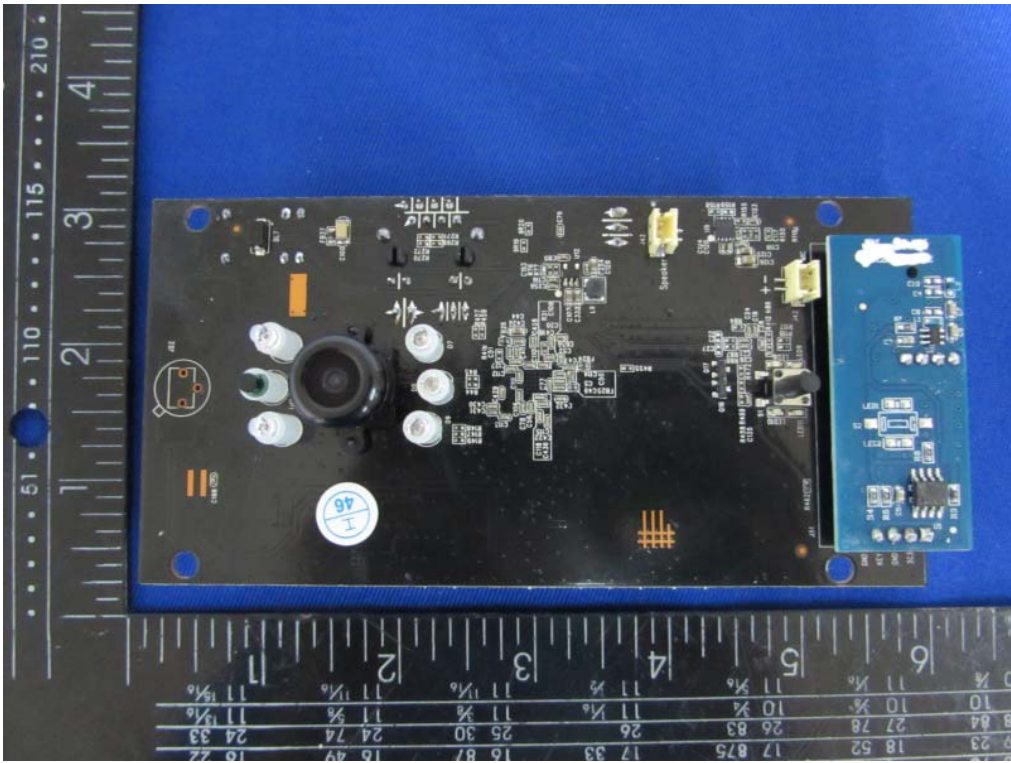

Internal Photos

M/N: RL-IP02C

Wifi
Antenna

Internal Photos

M/N: RL-IP02C

Internal Photos

M/N: RL-IP02C

ipex connector

WiFi Antenna

Internal Photos

M/N: RL-IP02C

433.92
Antenna