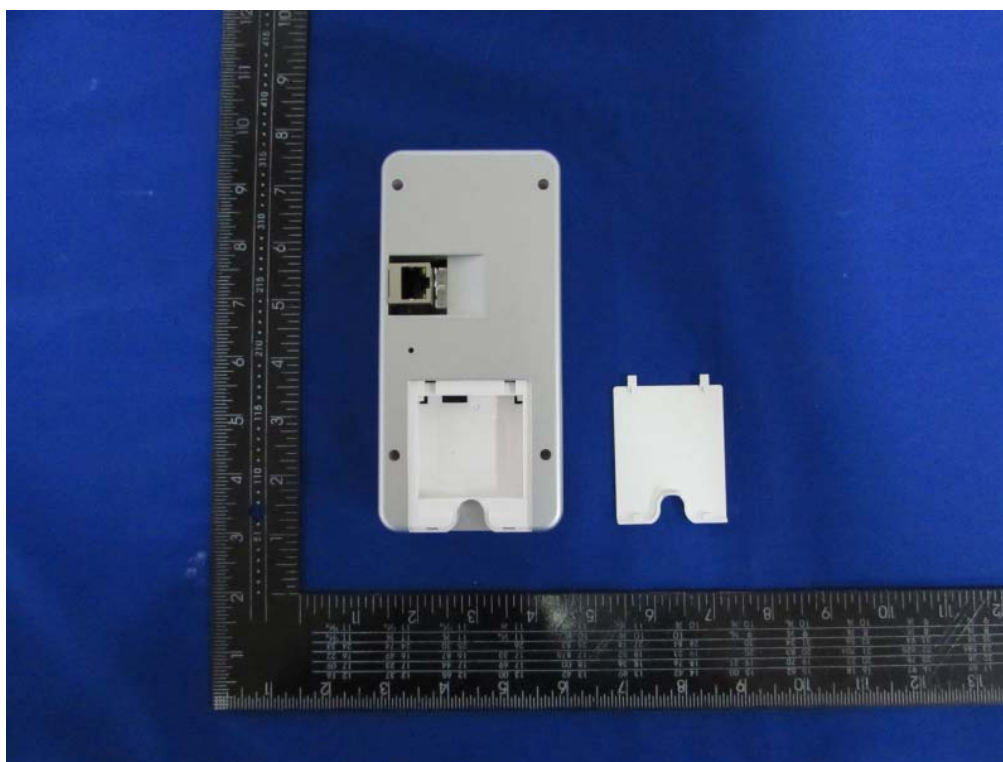

Internal Photos

M/N: RL-IP02C

Wifi
Antenna

Internal Photos

M/N: RL-IP02C

Internal Photos

M/N: RL-IP02C

ipex connector

WiFi Antenna

Internal Photos

M/N: RL-IP02C

433.92
Antenna