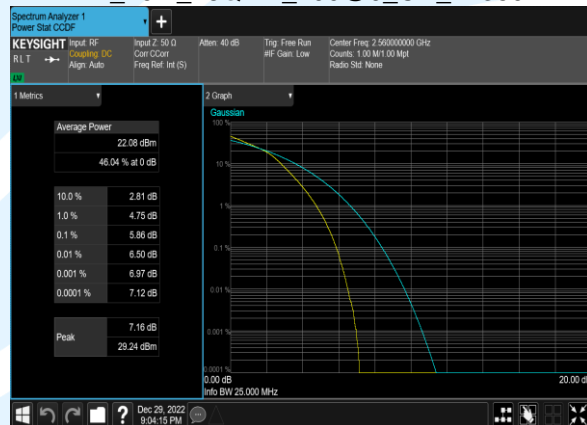

B7_20M_16QAM_100@0_CH_21350