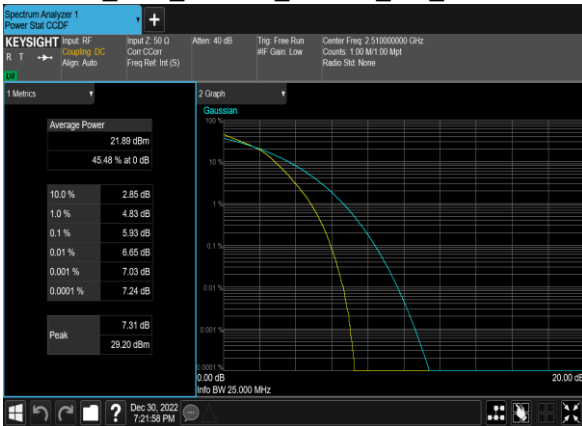

B7_20M_64QAM_100@0_CH_20850