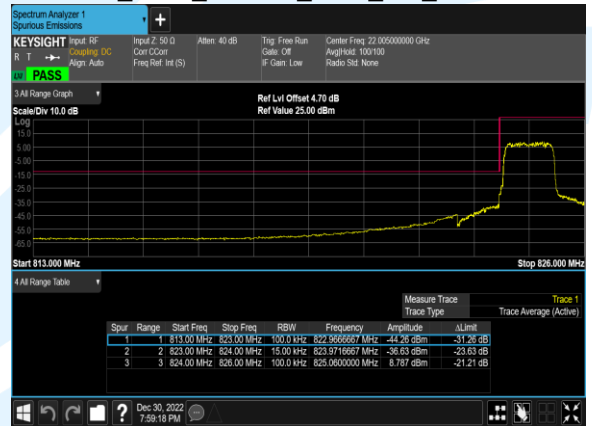

B5_1.4M_64QAM_6@0_CH_20407