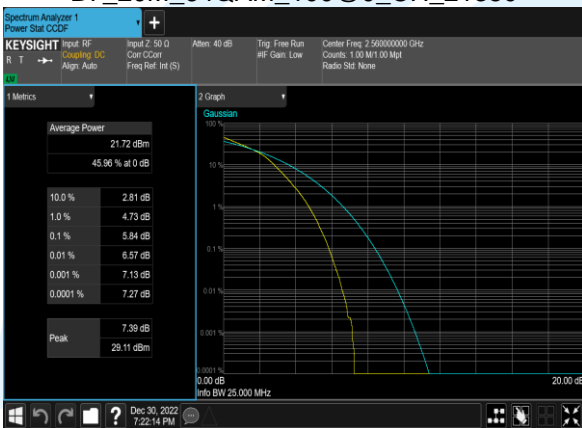

B7_20M_64QAM_100@0_CH_21350