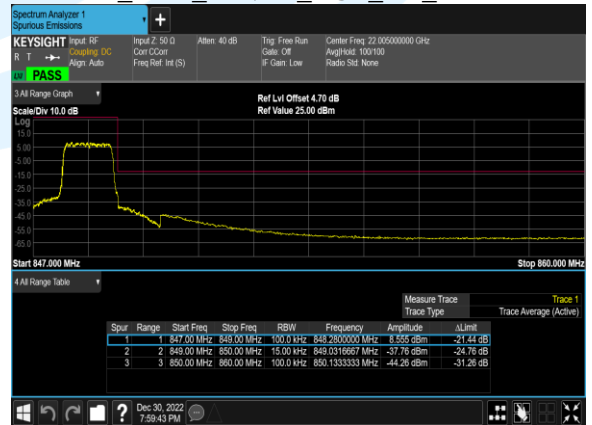

A.4 LTE BAND 7

Peak to Average Ratio

Band	Bandwidth (MHz)	Channel	Freq (MHz)	Modulation	RB	Result (dB)	Limit (dB)	Verdict
7	20.0	20850	2510.0	QPSK	100@0	5.34	13	PASS
7	20.0	20850	2510.0	16QAM	100@0	6.05	13	PASS
7	20.0	20850	2510.0	64QAM	100@0	5.93	13	PASS
7	20.0	21100	2535.0	QPSK	100@0	5.34	13	PASS
7	20.0	21100	2535.0	16QAM	100@0	6.05	13	PASS
7	20.0	21100	2535.0	64QAM	100@0	5.99	13	PASS
7	20.0	21350	2560.0	QPSK	100@0	5.18	13	PASS
7	20.0	21350	2560.0	16QAM	100@0	5.86	13	PASS
7	20.0	21350	2560.0	64QAM	100@0	5.84	13	PASS