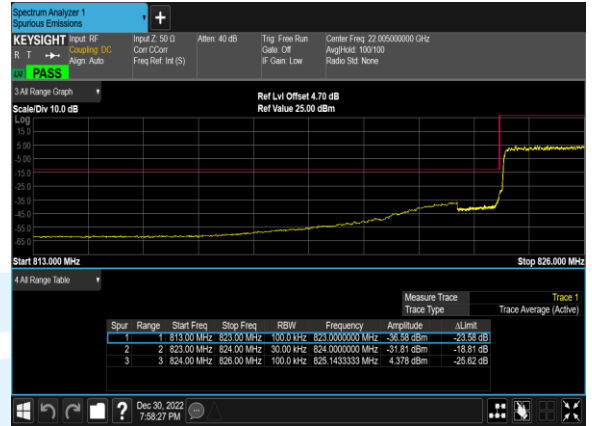

B5_3M_64QAM_15@0_CH_20415