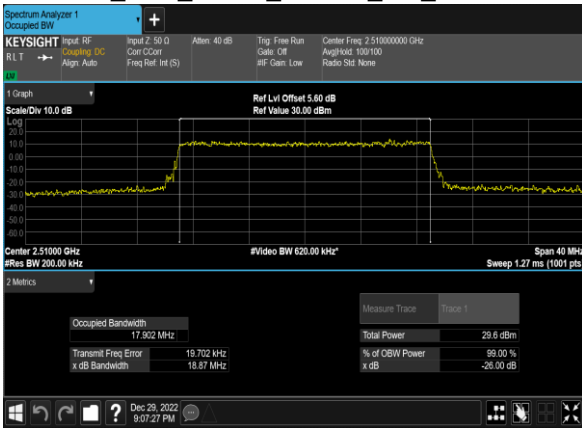

B7_20M_QPSK_100@0_CH_20850