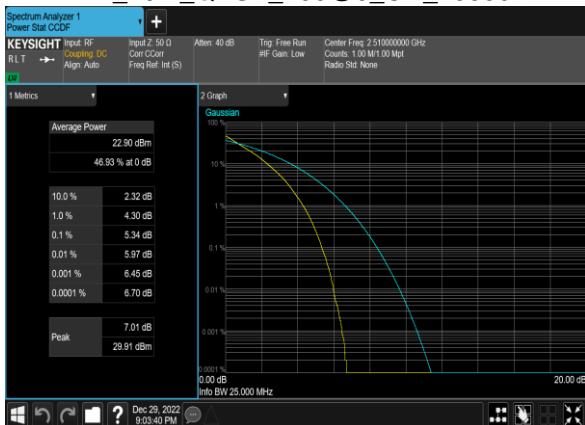

B7_20M_QPSK_100@0_CH_20850