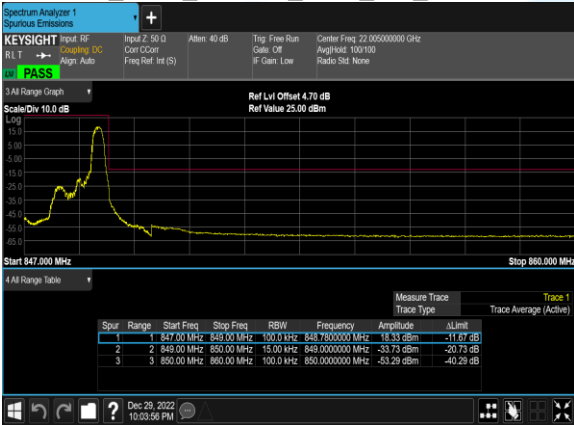

B5_1.4M_16QAM_1@5_CH_20643