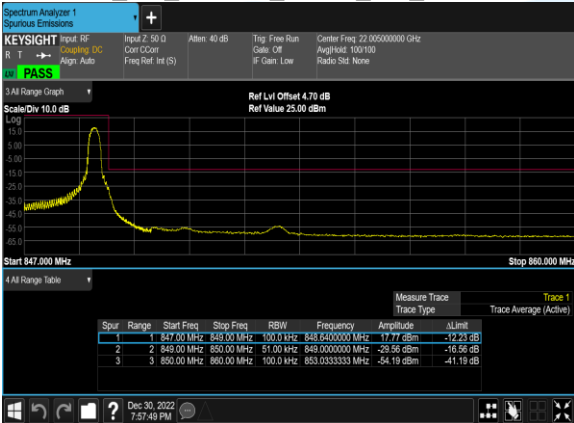

B5_5M_64QAM_1@24_CH_20625