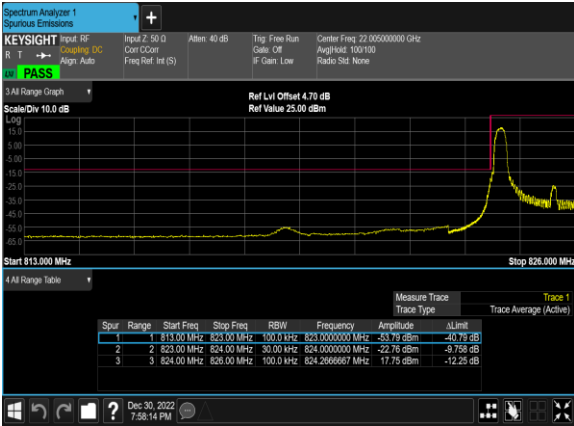

B5_3M_64QAM_1@0_CH_20415