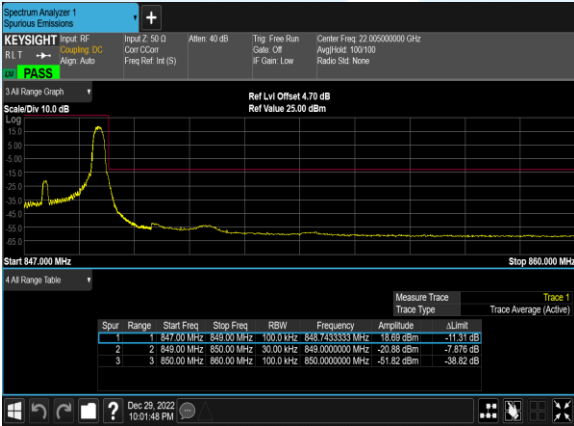

B5_3M_QPSK_1@14_CH_20635