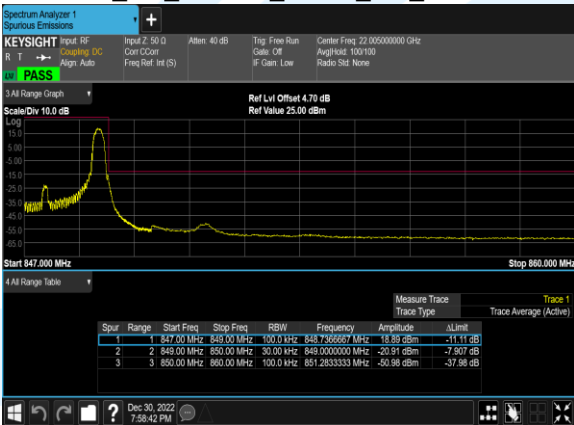

B5_3M_64QAM_1@14_CH_20635