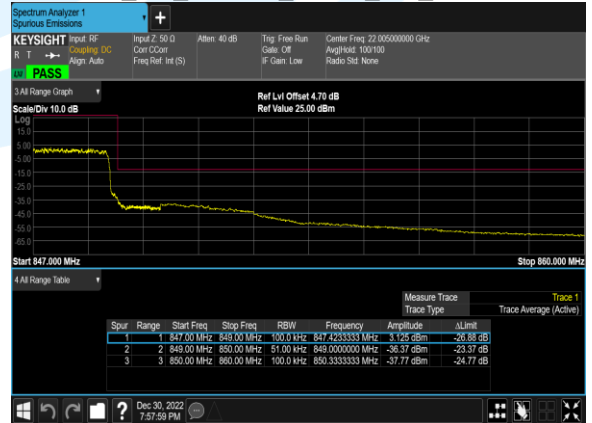

B5_5M_64QAM_25@0_CH_20625