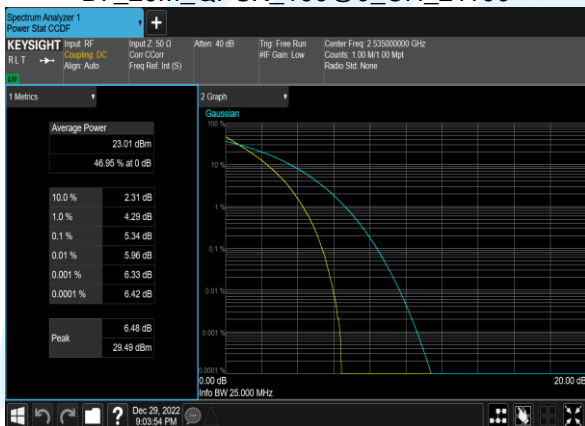

B7_20M_QPSK_100@0_CH_21100