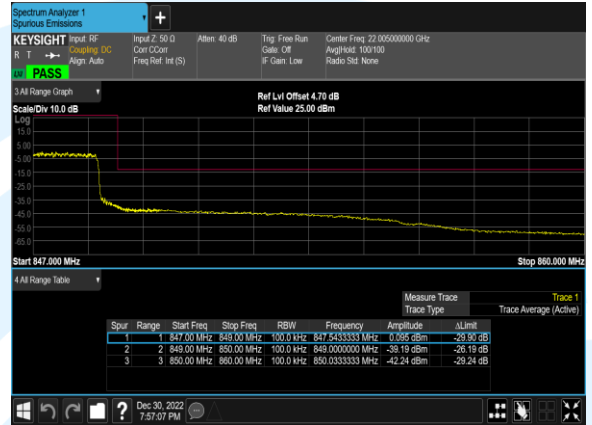

B5_10M_64QAM_50@0_CH_20600