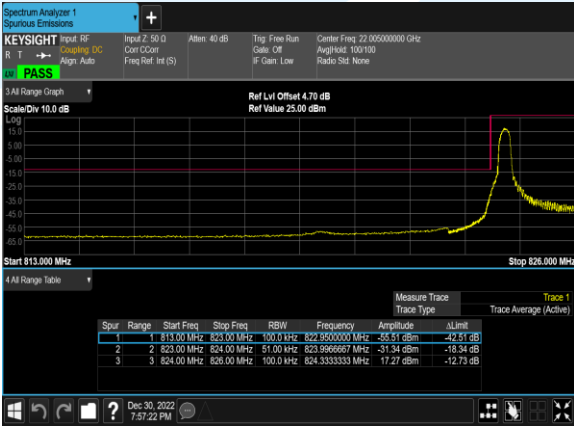

B5_5M_64QAM_1@0_CH_20425