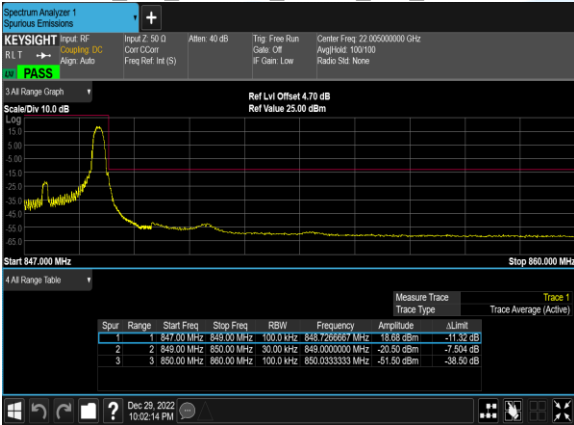

B5_3M_16QAM_1@14_CH_20635