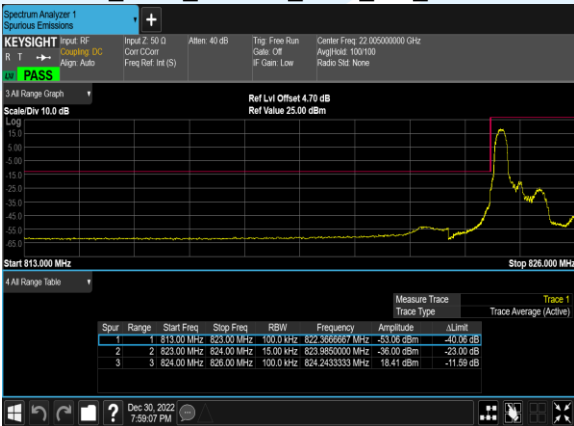

B5_1.4M_64QAM_1@0_CH_20407