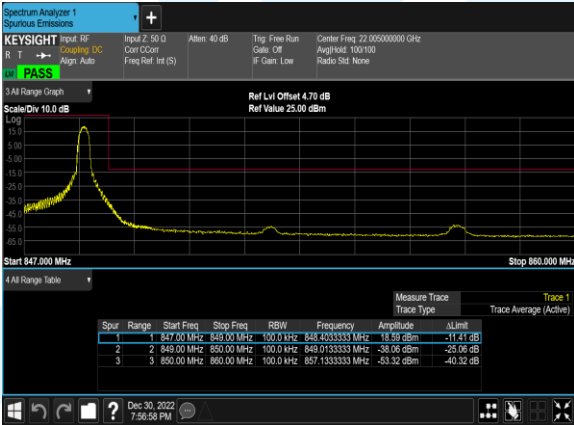

B5_10M_64QAM_1@49_CH_20600