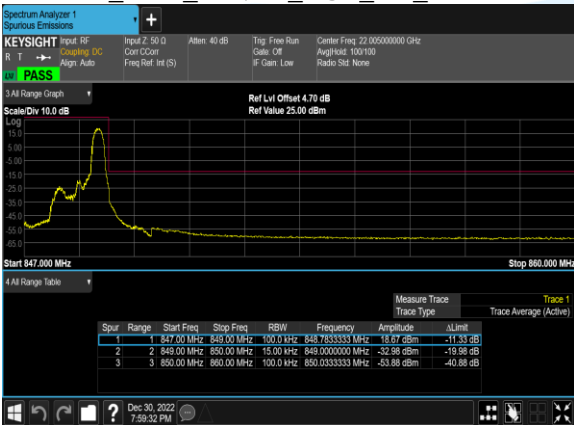

B5_1.4M_64QAM_1@5_CH_20643