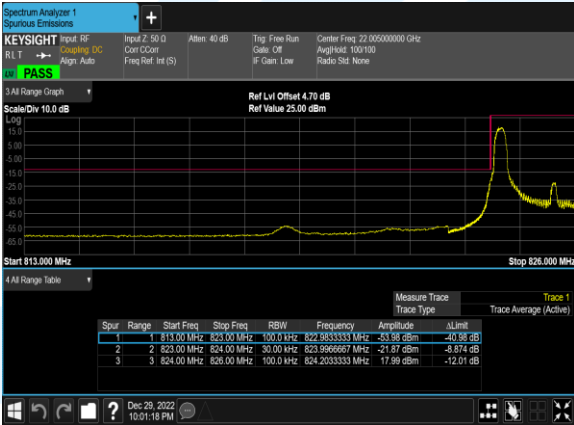

B5_3M_16QAM_1@0_CH_20415