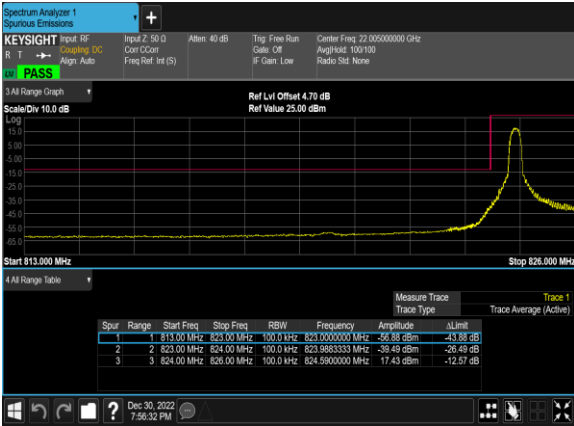

B5_10M_64QAM_1@0_CH_20450