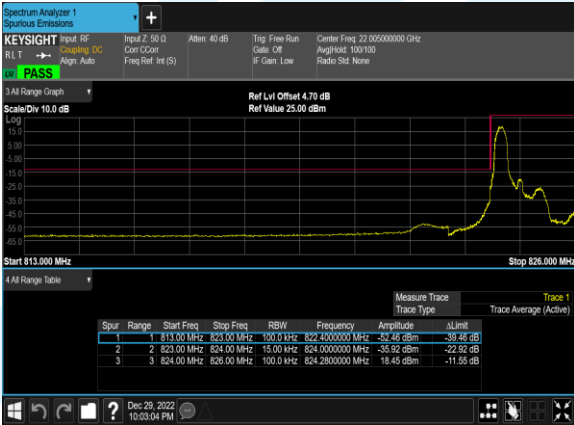

B5_1.4M_16QAM_1@0_CH_20407