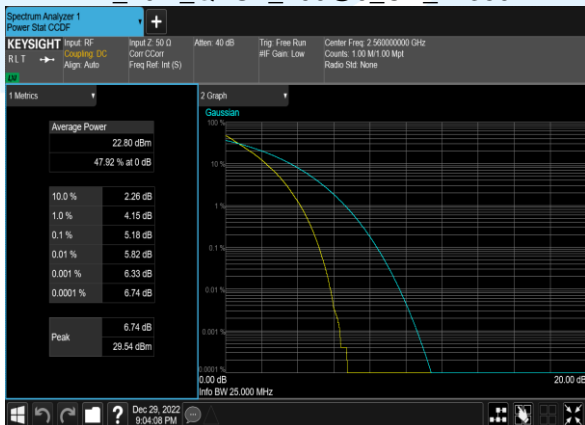

B7_20M_QPSK_100@0_CH_21350