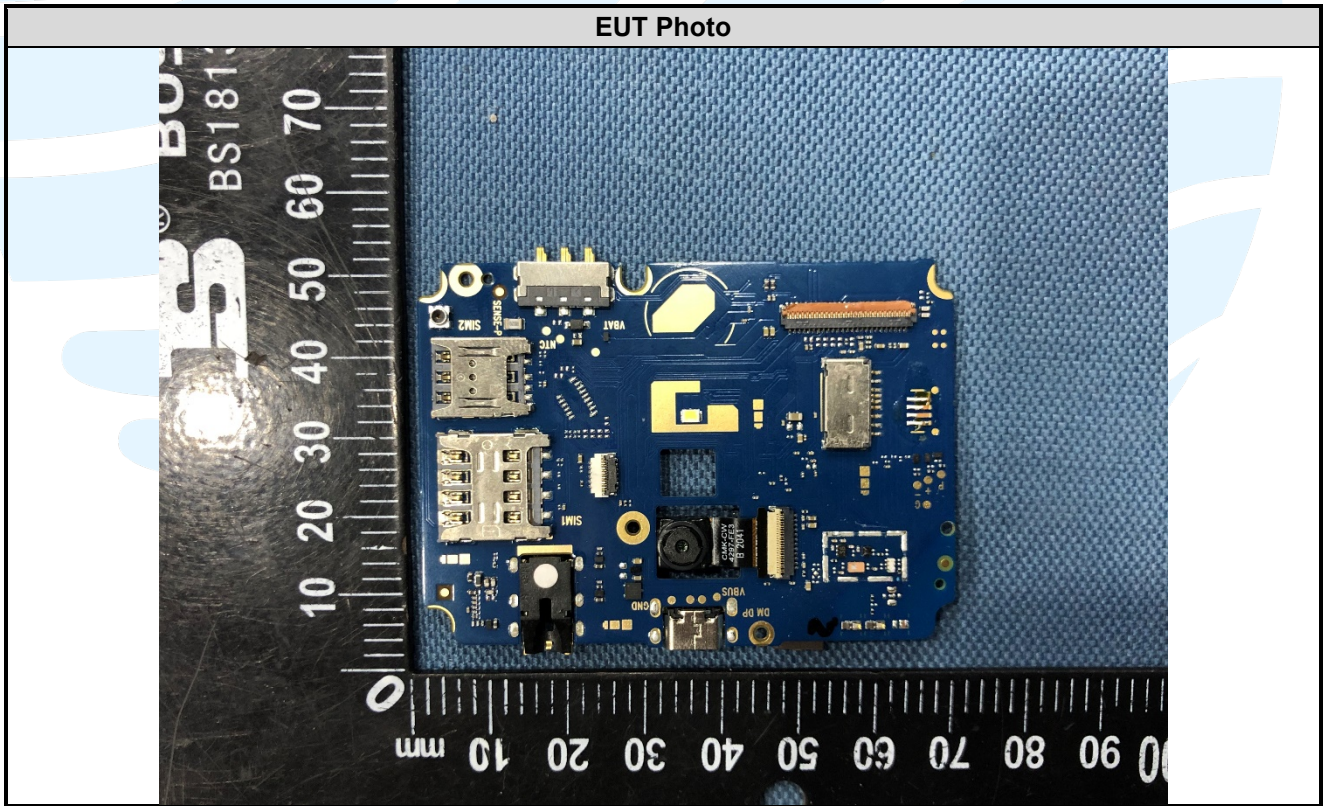

APPENDIX 2 PHOTOS OF EUT CONSTRUCTIONAL DETAILS  
EUT INTERNAL PHOTOS

BT/WIFI Antenna

2G/3G  
Antenna

Shenzhen UnionTrust Quality and Technology Co., Ltd.

Address: Unit D/E of 9/F and 16/F, Block A, Building 6, Baoneng science and technology park, Longhua district, Shenzhen, China  
Tel: +86-755-28230888 Fax: +86-755-28230886 E-mail: info@uttlab.com

[Http://www.uttlab.com](http://www.uttlab.com)

**Shenzhen UnionTrust Quality and Technology Co., Ltd.**

Address: Unit D/E of 9/F and 16/F, Block A, Building 6, Baoneng science and technology park, Longhua district, Shenzhen, China