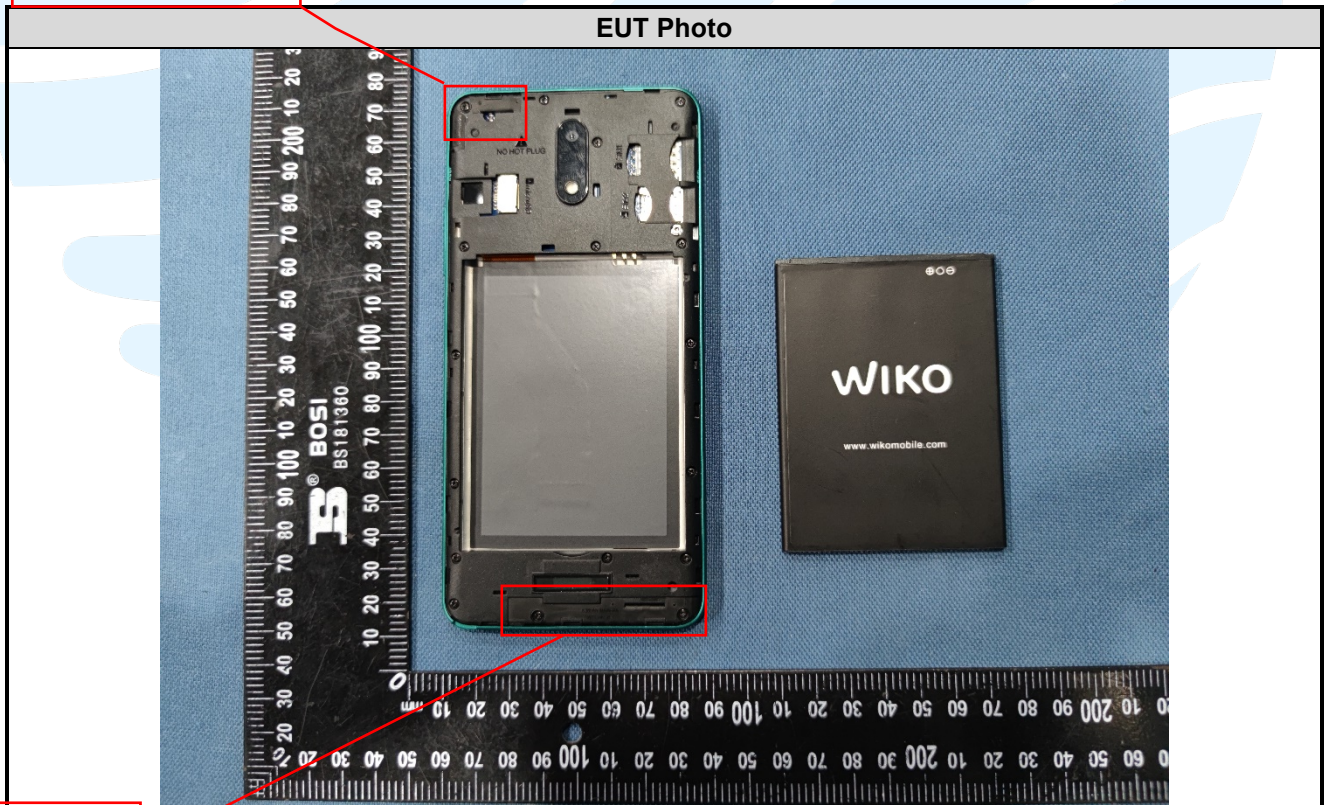

APPENDIX 2 PHOTOS OF EUT CONSTRUCTIONAL DETAILS  
EUT INTERNAL PHOTOS

BT/WIFI Antenna

2G/3G  
Antenna

Shenzhen UnionTrust Quality and Technology Co., Ltd.

Address: Unit D/E of 9/F and 16/F, Block A, Building 6, Baoneng science and technology park, Longhua district, Shenzhen, China  
Tel: +86-755-28230888 Fax: +86-755-28230886 E-mail: info@uttlab.com