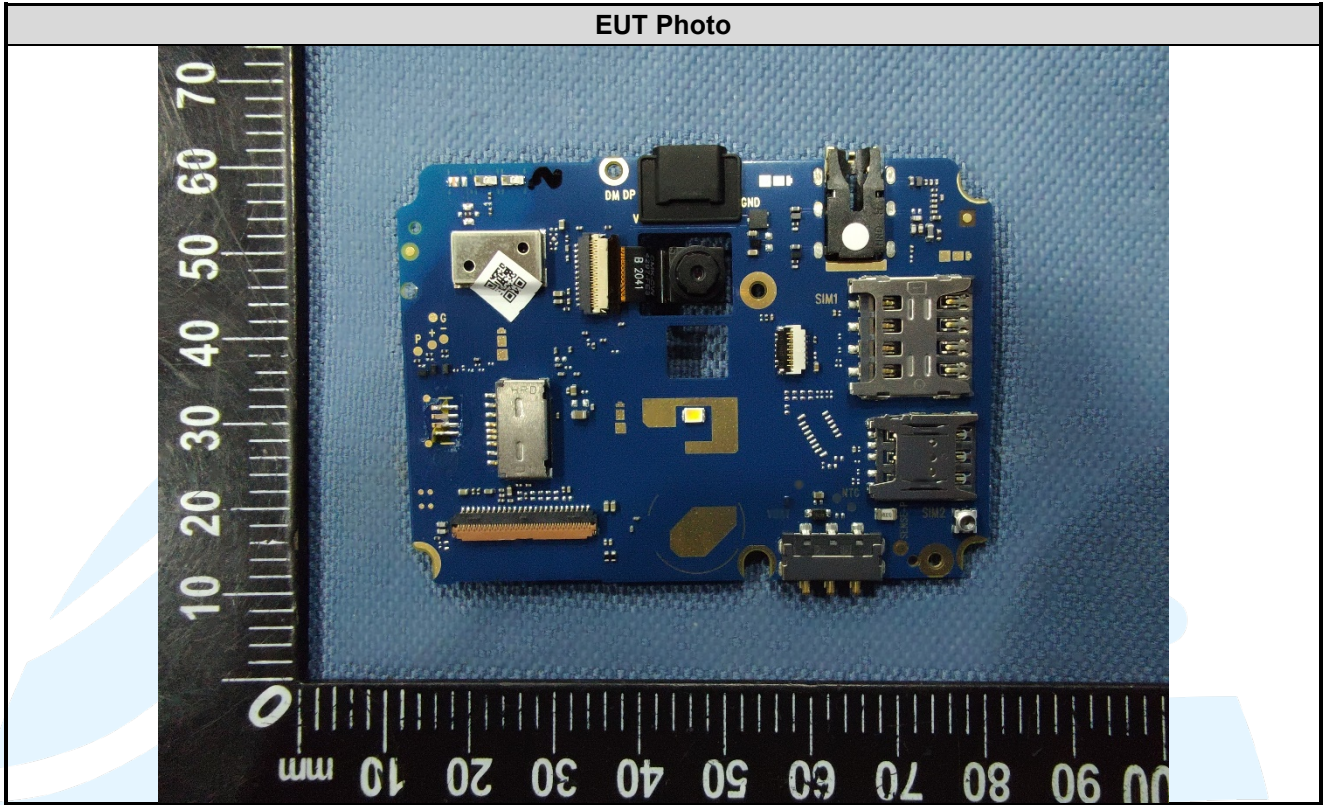

[Http://www.uttlab.com](http://www.uttlab.com)

**Shenzhen UnionTrust Quality and Technology Co., Ltd.**

Address: Unit D/E of 9/F and 16/F, Block A, Building 6, Baoneng science and technology park, Longhua district, Shenzhen, China