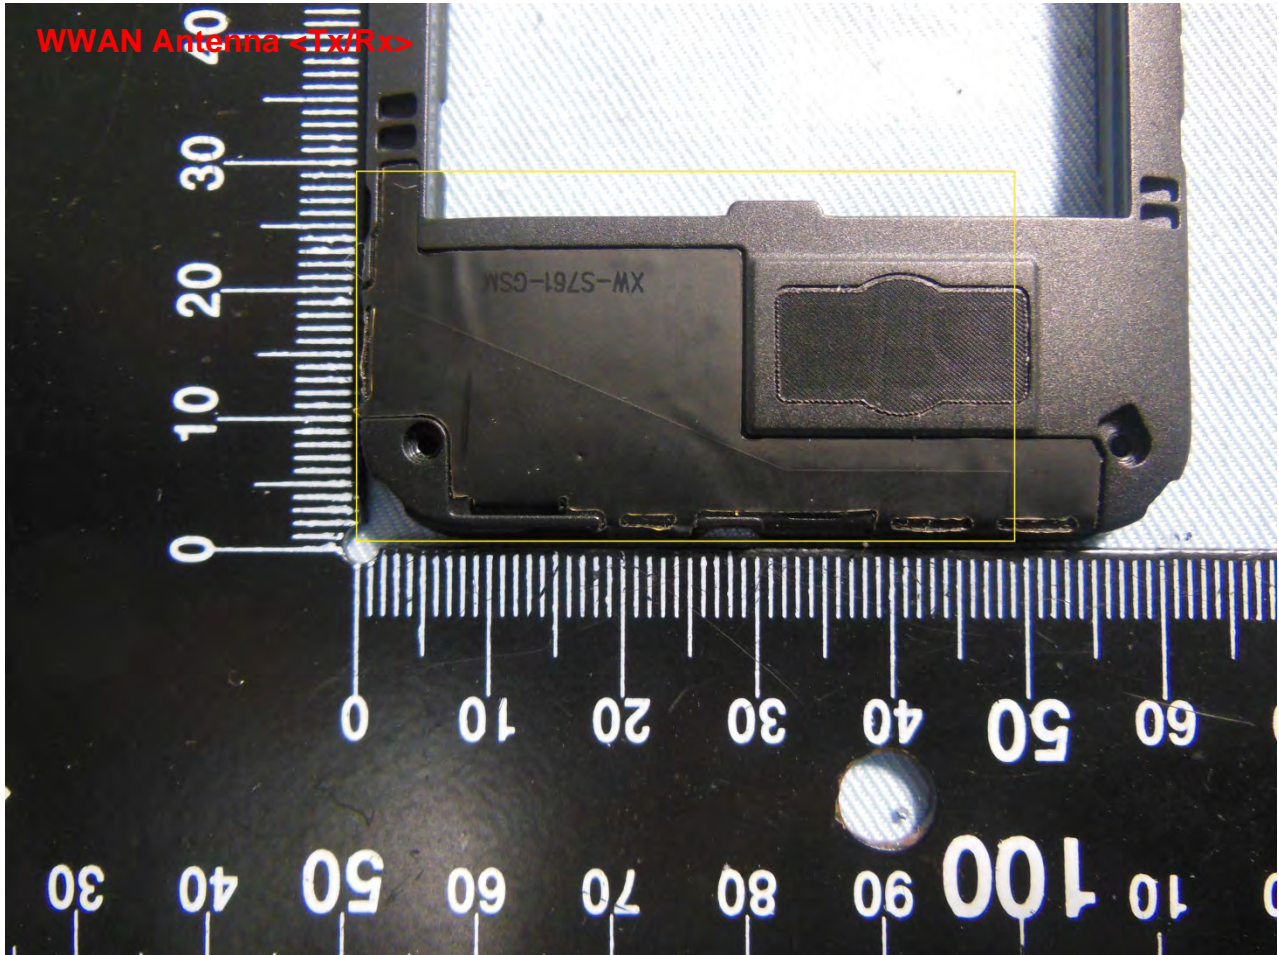

Brand Name: BLU Model Name: Neo 4.0 JR

Brand Name: BLU Model Name: Neo 4.0 JR

Brand Name: BLU Model Name: Neo 4.0 JR

Brand Name: BLU Model Name: Neo 4.0 JR