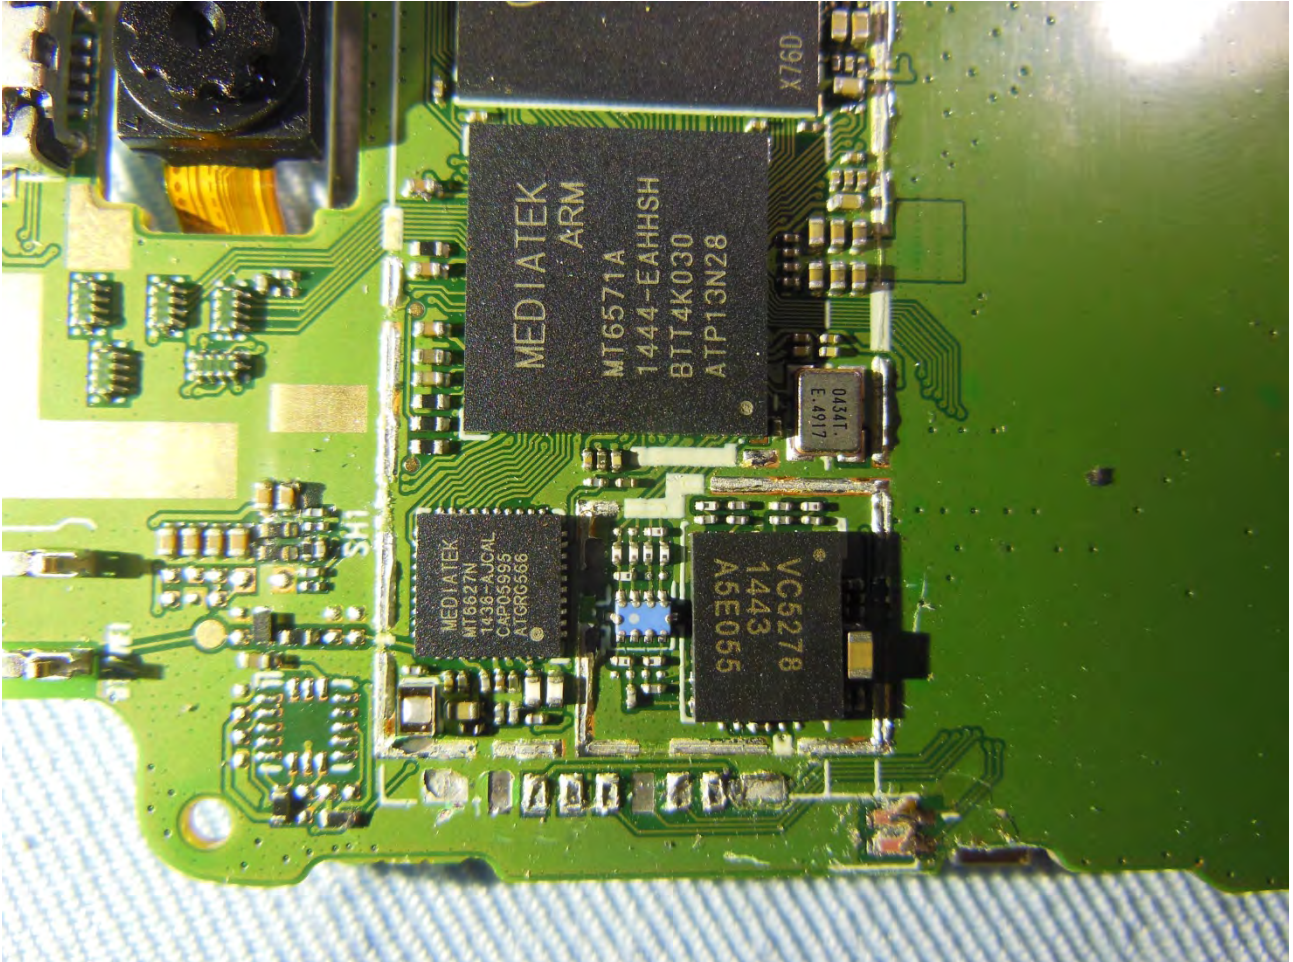

Brand Name: BLU Model Name: Neo 4.0 JR