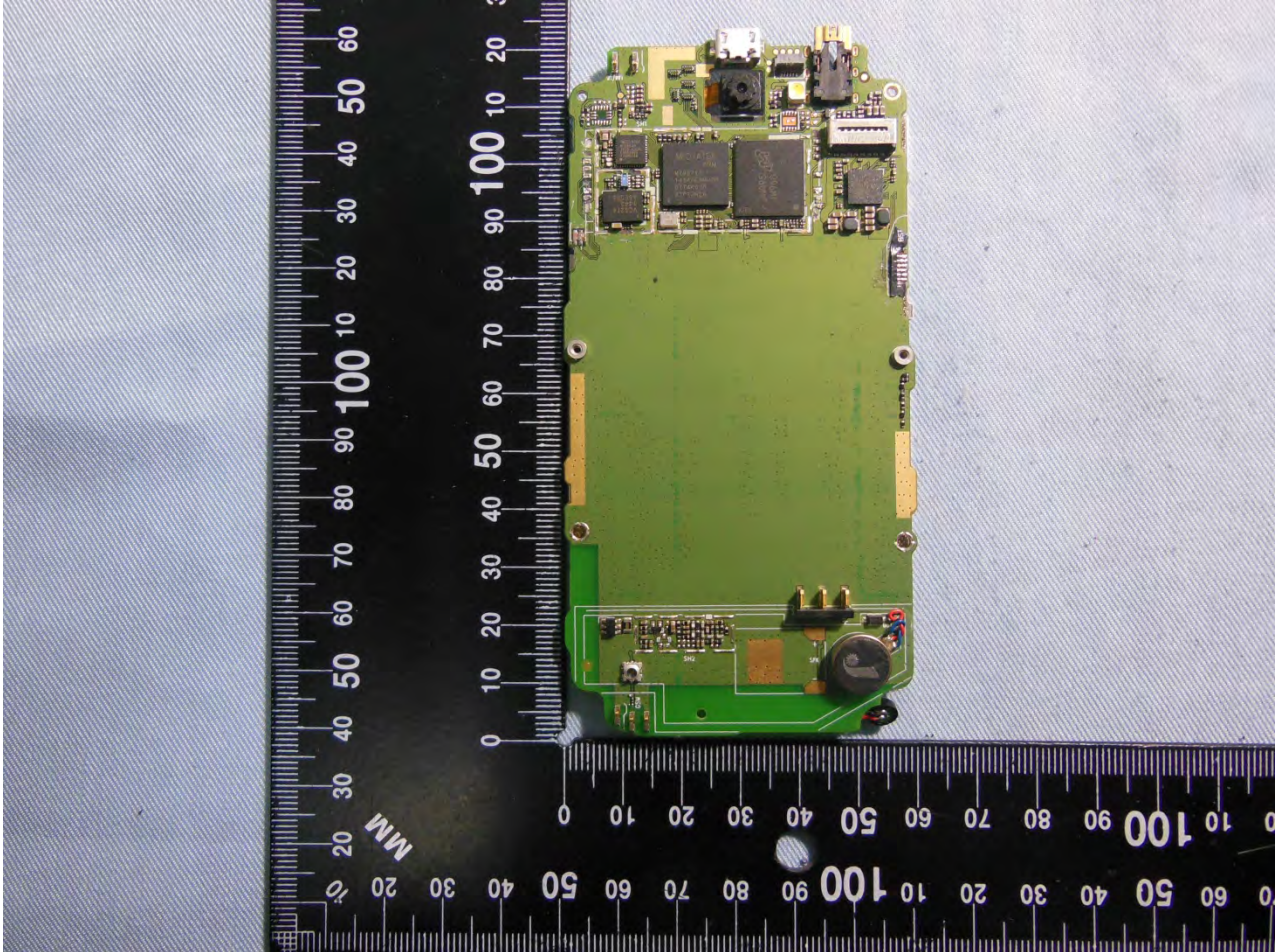

Brand Name: BLU Model Name: Neo 4.0 JR

Brand Name: BLU Model Name: Neo 4.0 JR

Brand Name: BLU Model Name: Neo 4.0 JR

Brand Name: BLU Model Name: Neo 4.0 JR

Brand Name: BLU Model Name: Neo 4.0 JR

Brand Name: BLU Model Name: Neo 4.0 JR