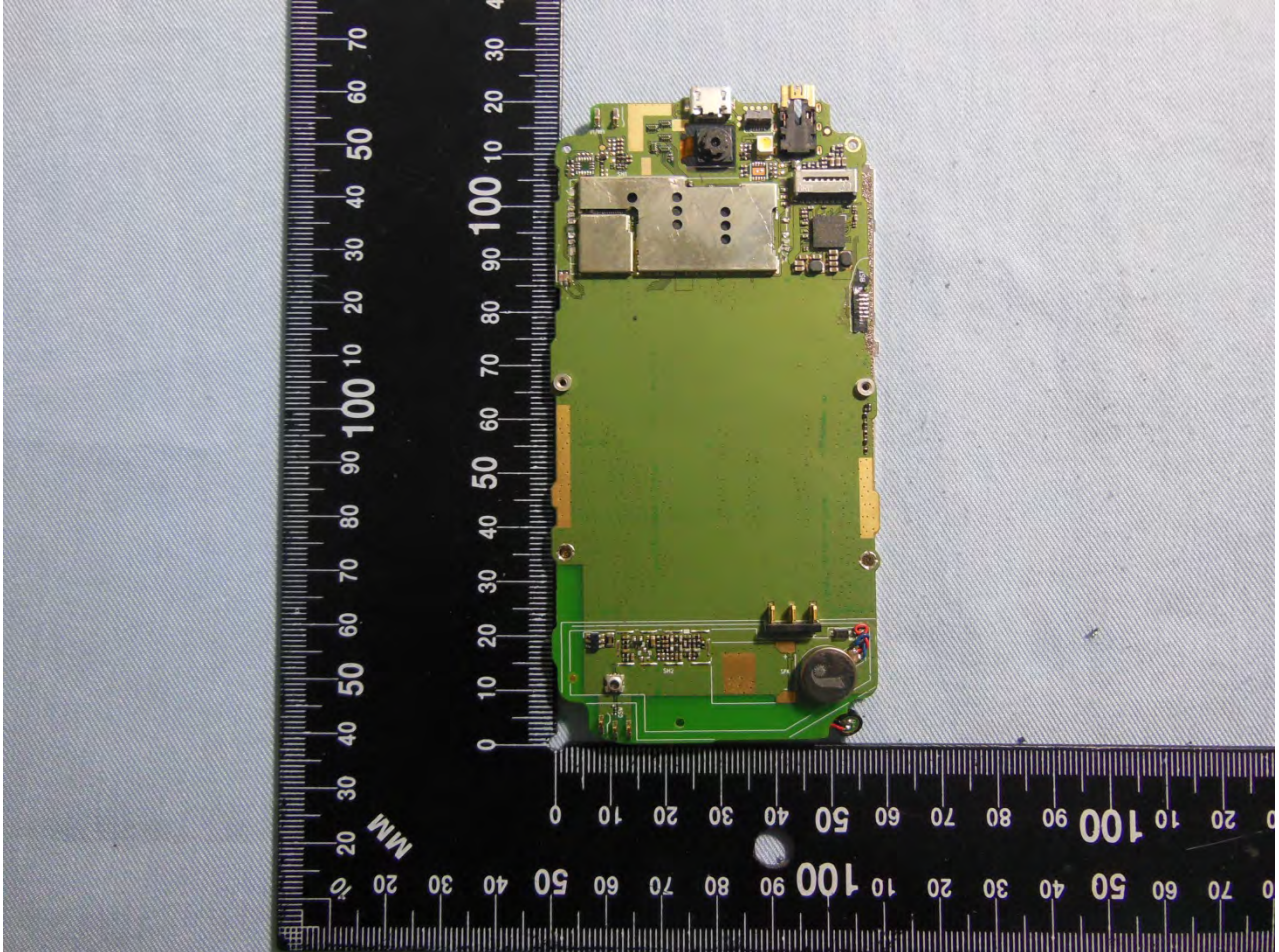

Brand Name: BLU Model Name: Neo 4.0 JR

Brand Name: BLU Model Name: Neo 4.0 JR

Brand Name: BLU Model Name: Neo 4.0 JR

Brand Name: BLU Model Name: Neo 4.0 JR

Brand Name: BLU Model Name: Neo 4.0 JR

Brand Name: BLU Model Name: Neo 4.0 JR