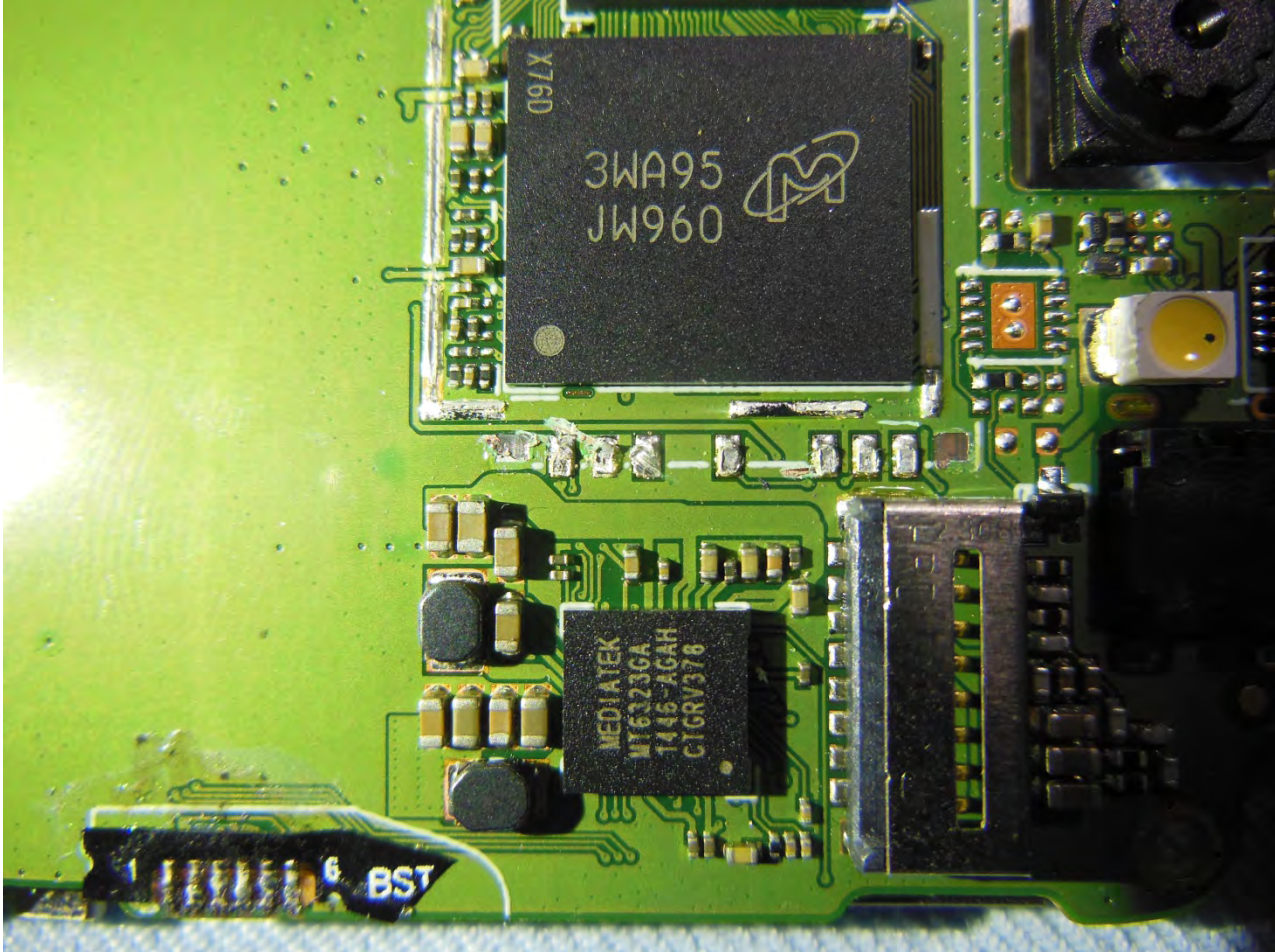

Brand Name: BLU Model Name: Neo 4.0 JR