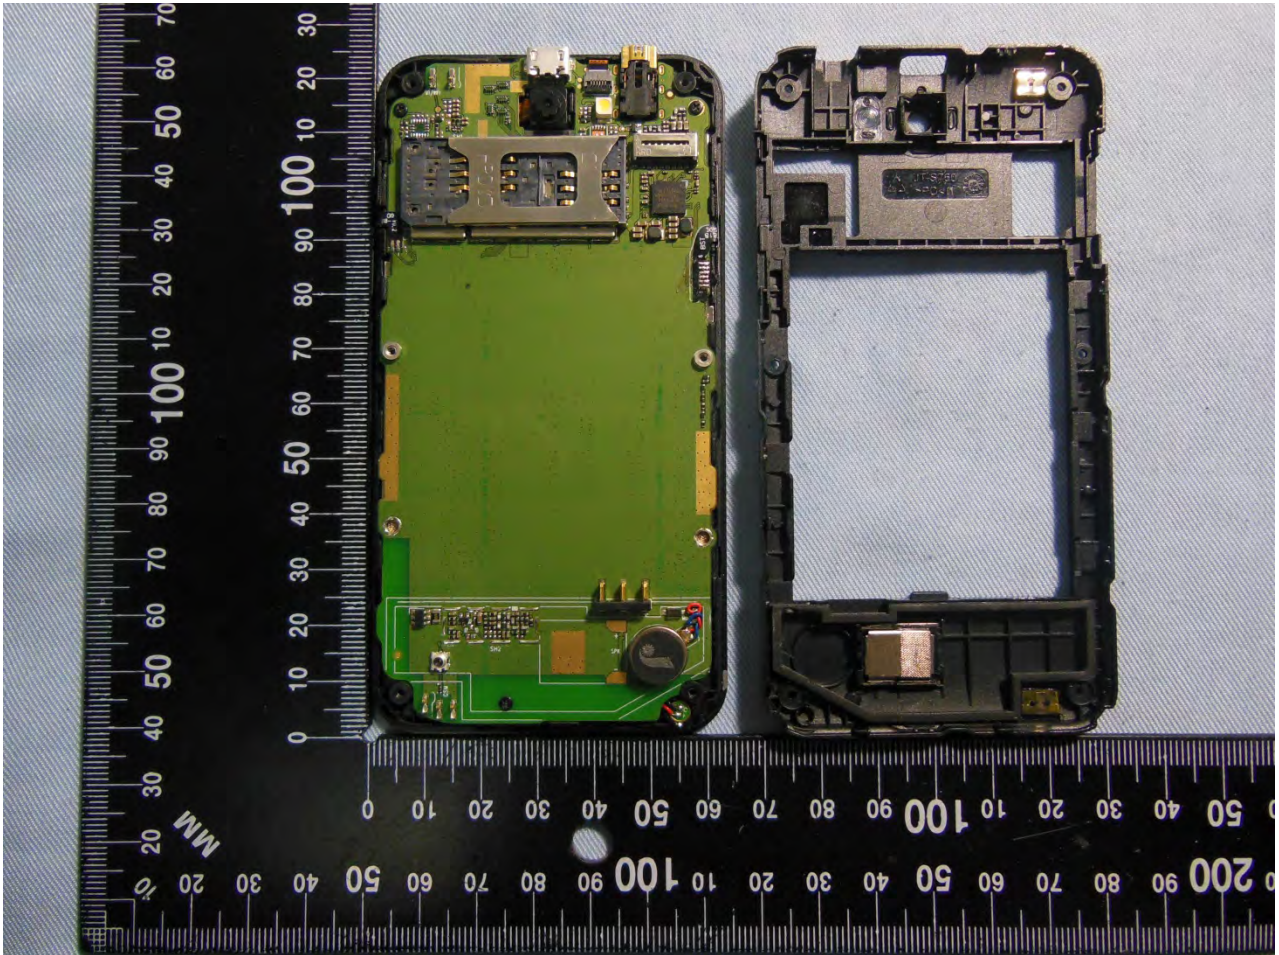

3. Internal Photograph of EUT

Brand Name: BLU Model Name: Neo 4.0 JR

Brand Name: BLU Model Name: Neo 4.0 JR

Brand Name: BLU Model Name: Neo 4.0 JR

Brand Name: BLU Model Name: Neo 4.0 JR

Brand Name: BLU Model Name: Neo 4.0 JR