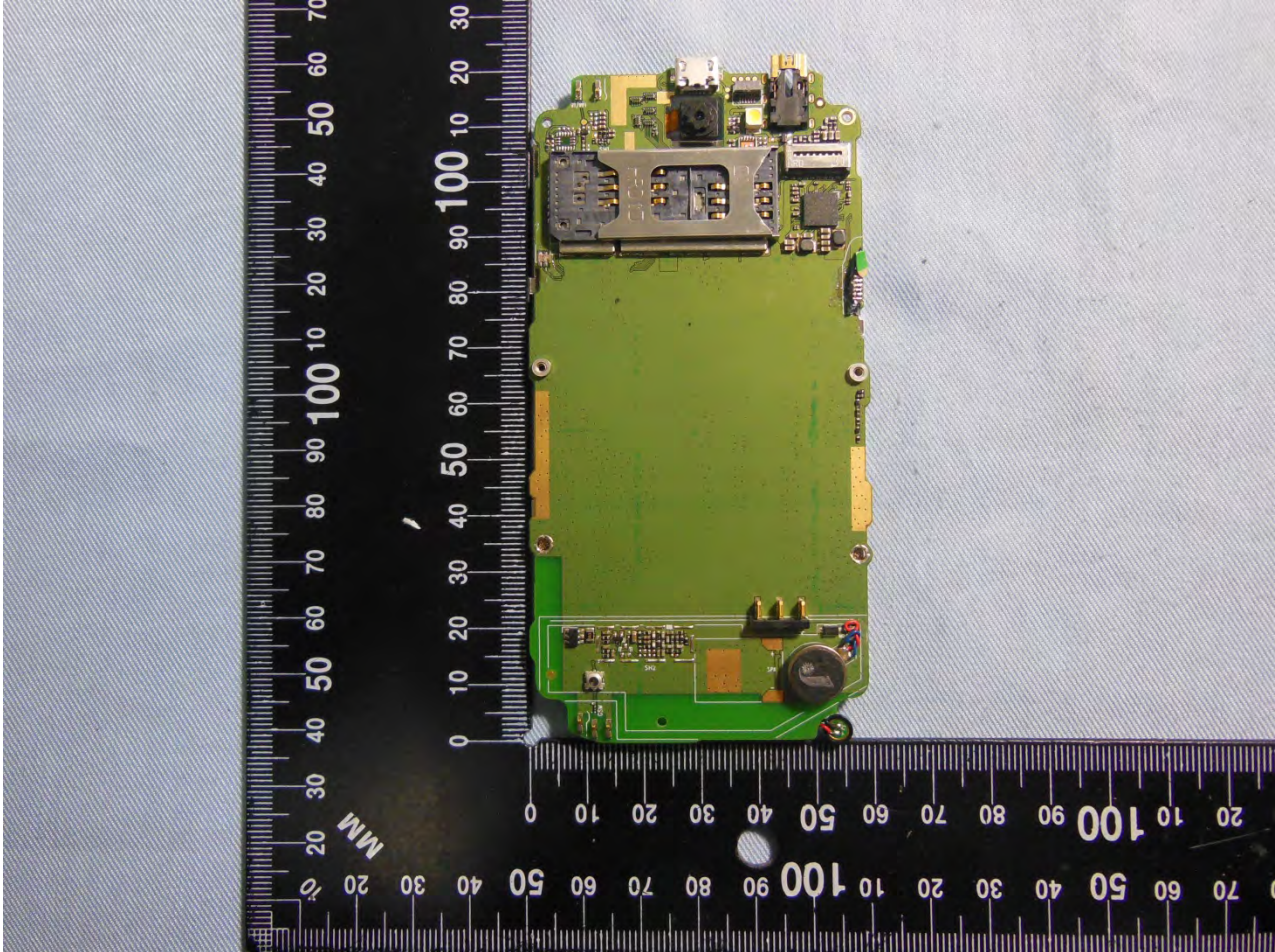

Brand Name: BLU Model Name: Neo 4.0 JR