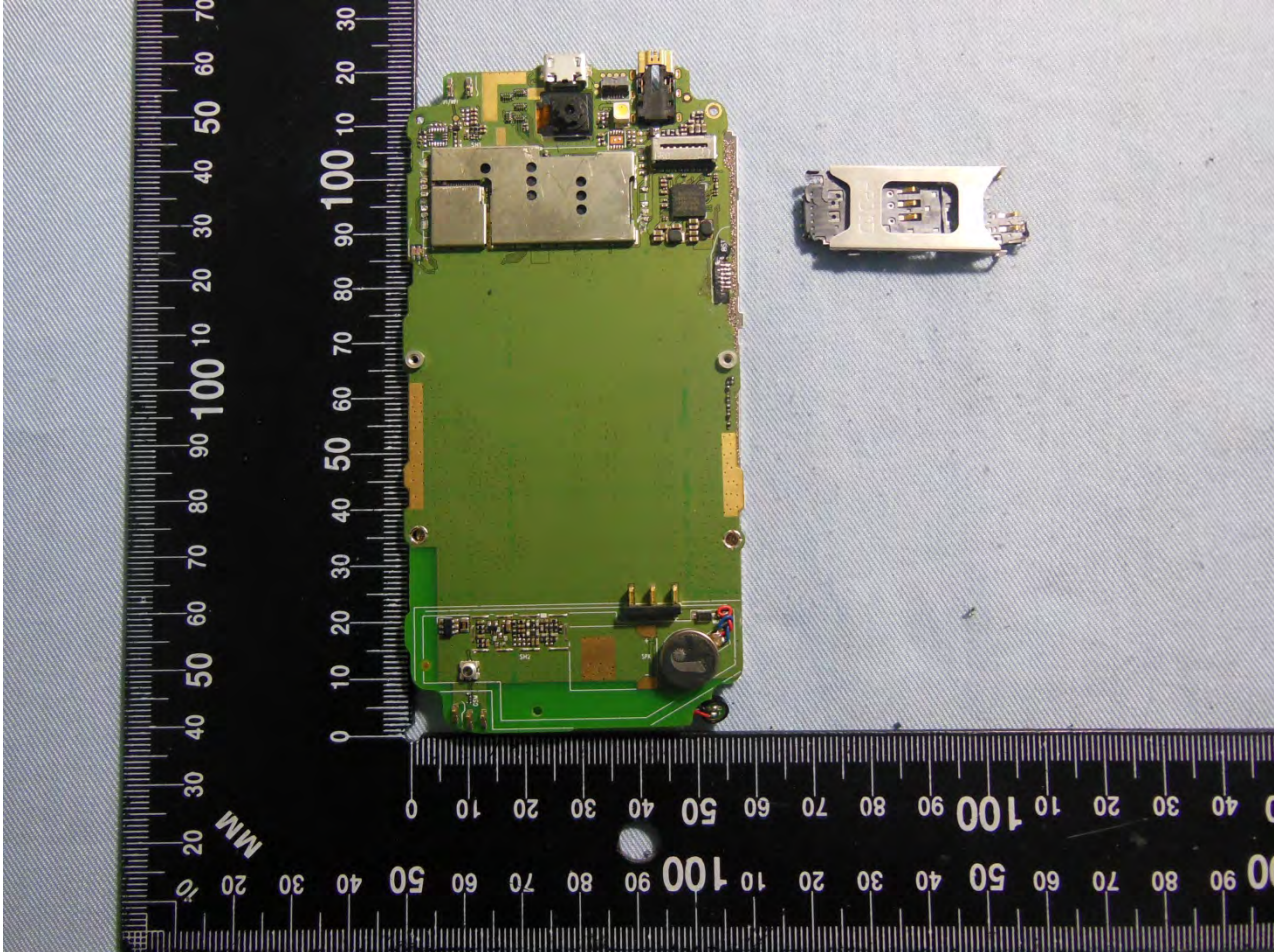

Brand Name: BLU Model Name: Neo 4.0 JR