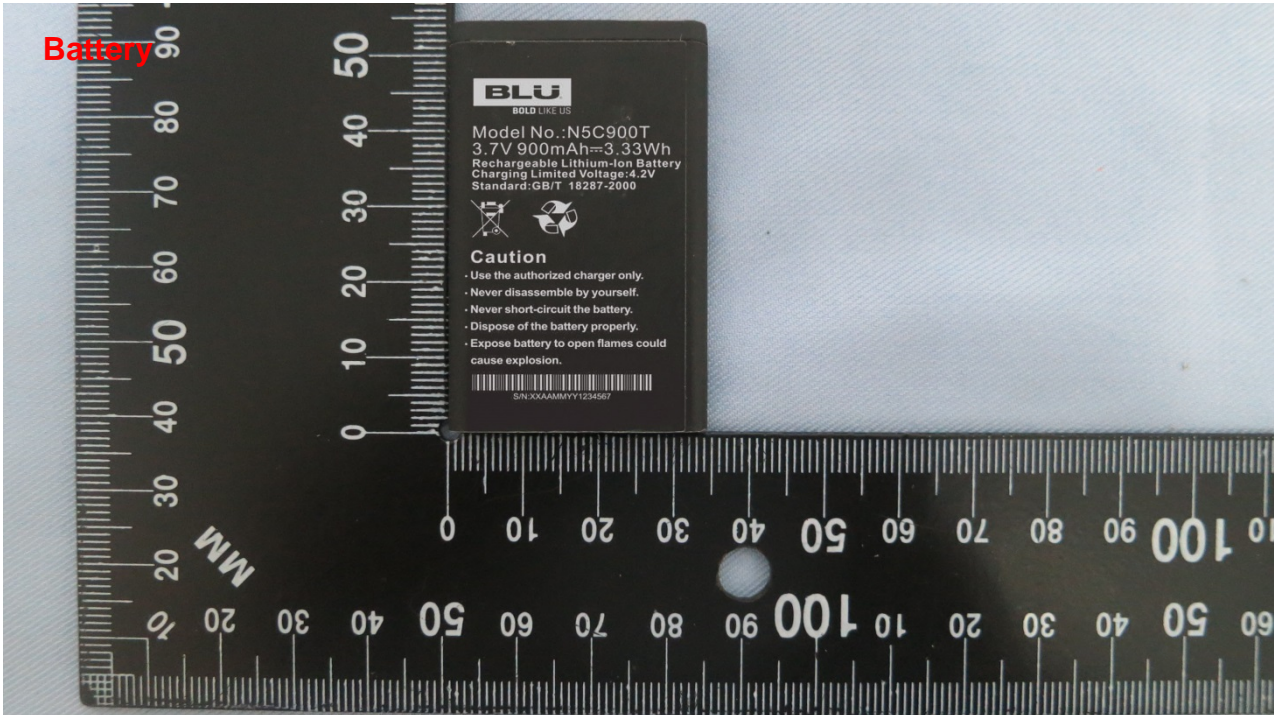

Brand Name: BLU / Model Name: Janet L