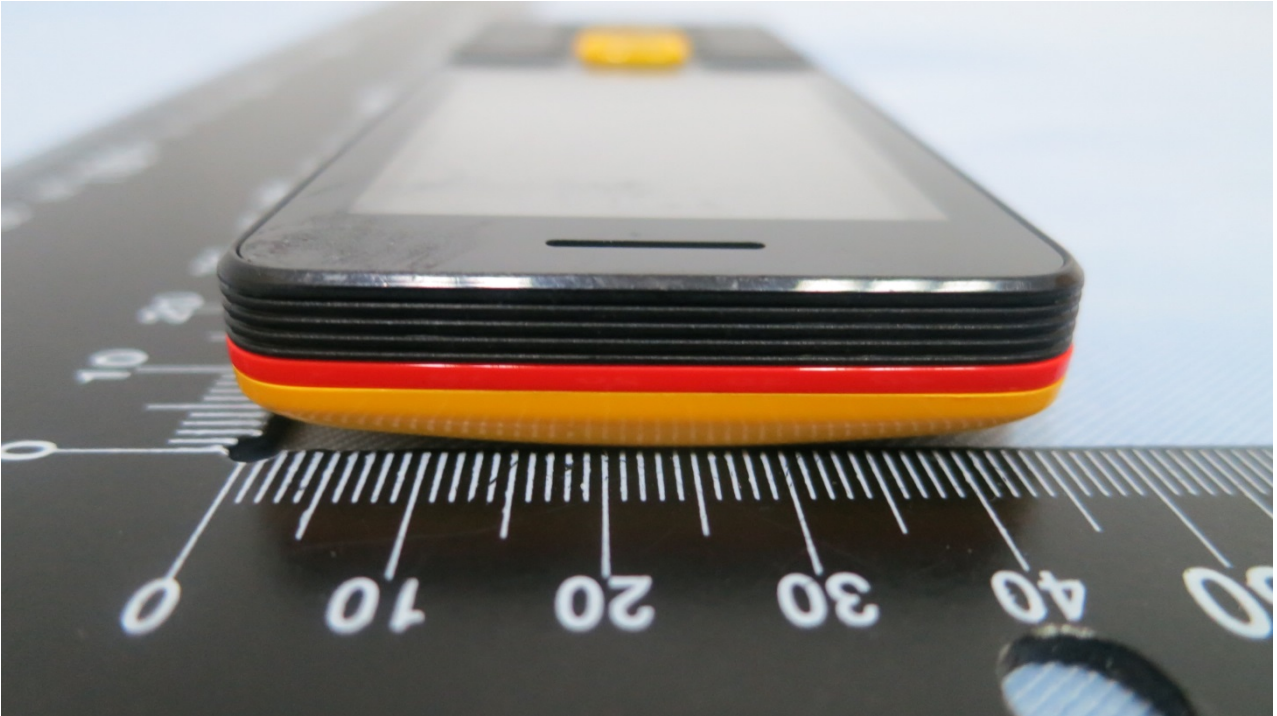

1. External Photograph of EUT

Brand Name: BLU / Model Name: Janet L

Brand Name: BLU / Model Name: Janet L

Brand Name: BLU / Model Name: Janet L

Brand Name: BLU / Model Name: Janet L

Brand Name: BLU / Model Name: Janet L

Brand Name: BLU / Model Name: Janet L

2. **Photograph of Accessory**

Brand Name: BLU / Model Name: Janet L

Specification of Accessory		
AC Adapter	Brand Name	BLU
	Model Name	US-BM-0500
Battery	Brand Name	BLU
	Model Name	N5C900T
USB Cable	Signal Line Type	1.03meter, shielded cable, without ferrite core

Brand Name: BLU / Model Name: Janet L