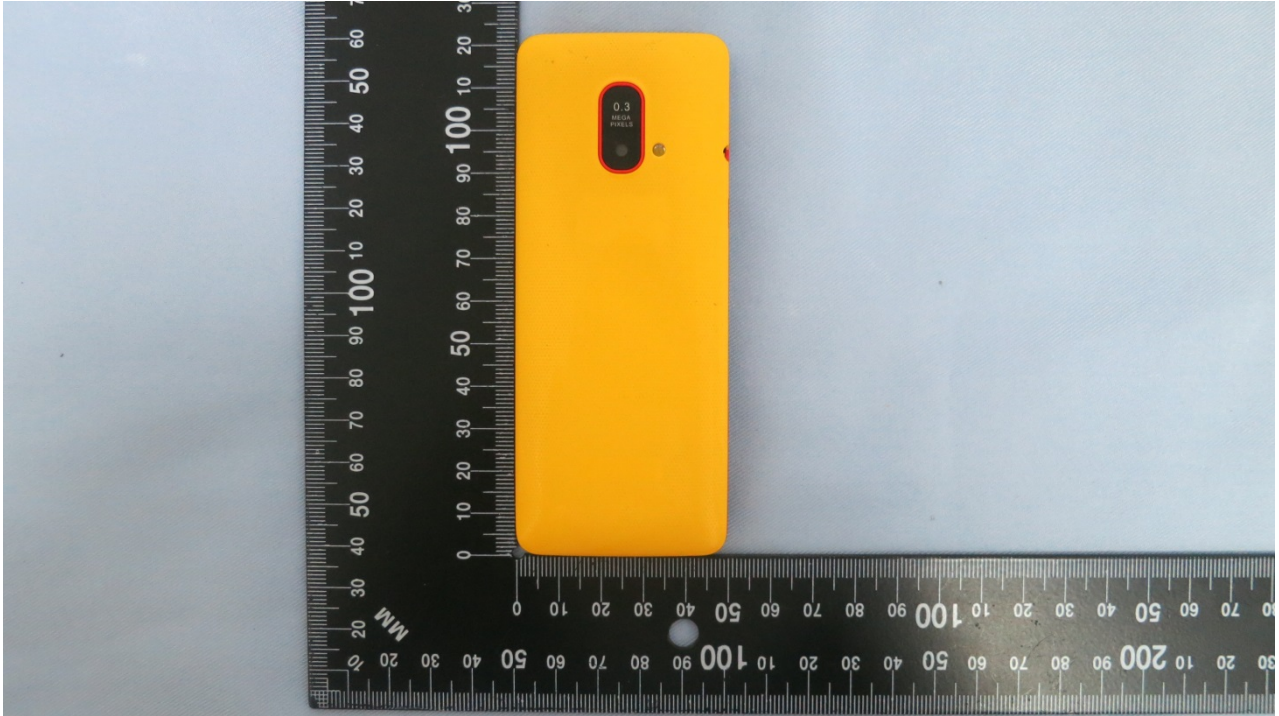

1. External Photograph of EUT

Brand Name: BLU / Model Name: Janet L

Brand Name: BLU / Model Name: Janet L

Brand Name: BLU / Model Name: Janet L

Brand Name: BLU / Model Name: Janet L

Brand Name: BLU / Model Name: Janet L

Brand Name: BLU / Model Name: Janet L

2. **Photograph of Accessory**

Brand Name: BLU / Model Name: Janet L

Specification of Accessory		
AC Adapter	Brand Name	BLU
	Model Name	US-BM-0500
Battery	Brand Name	BLU
	Model Name	N5C900T
USB Cable	Signal Line Type	1.03meter, shielded cable, without ferrite core

Brand Name: BLU / Model Name: Janet L