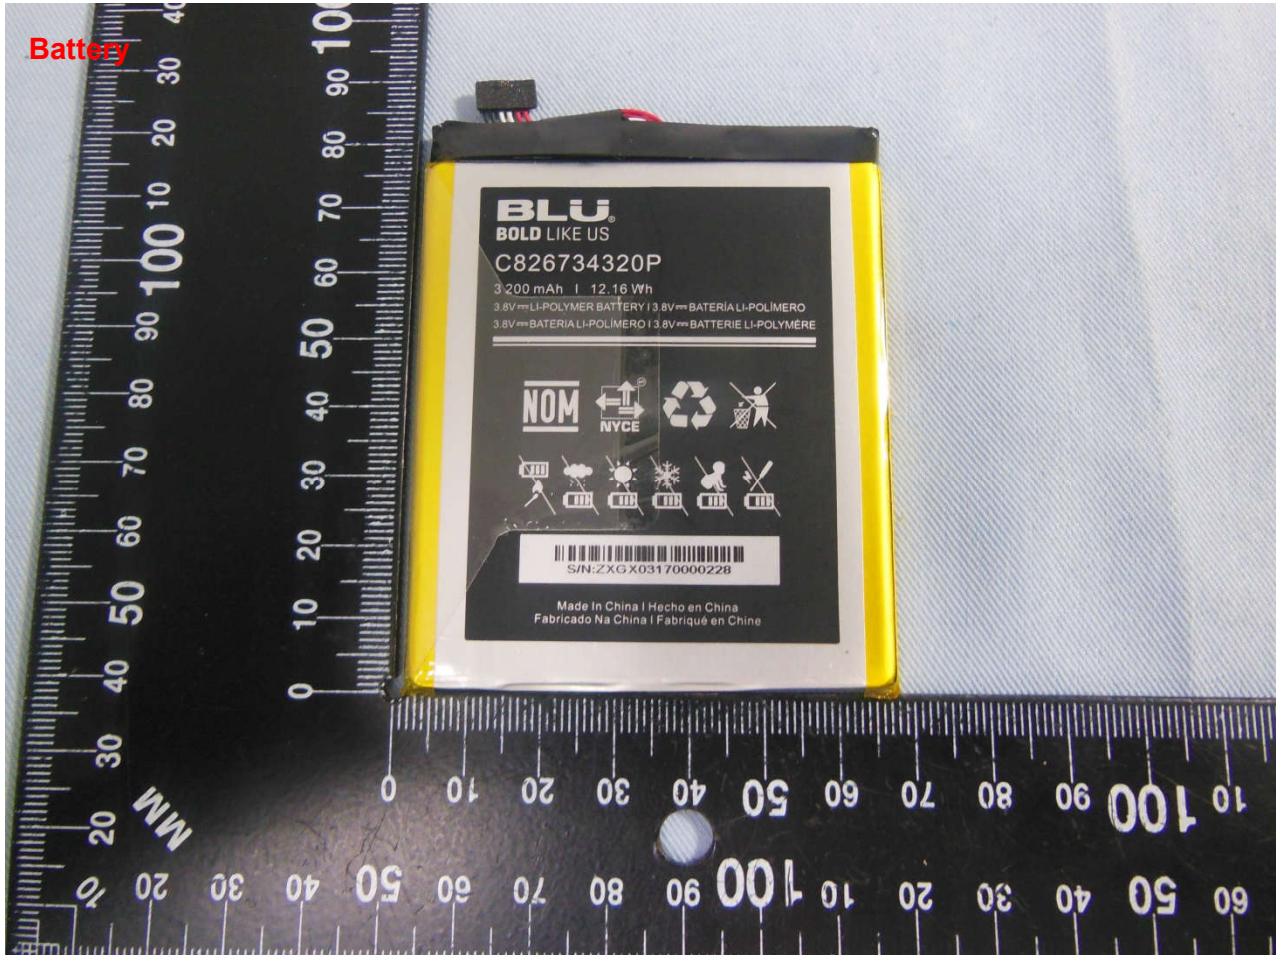

Brand Name: BLU / Model Name: GRAND XL LTE, ADVANCE A5 PLUS LTE