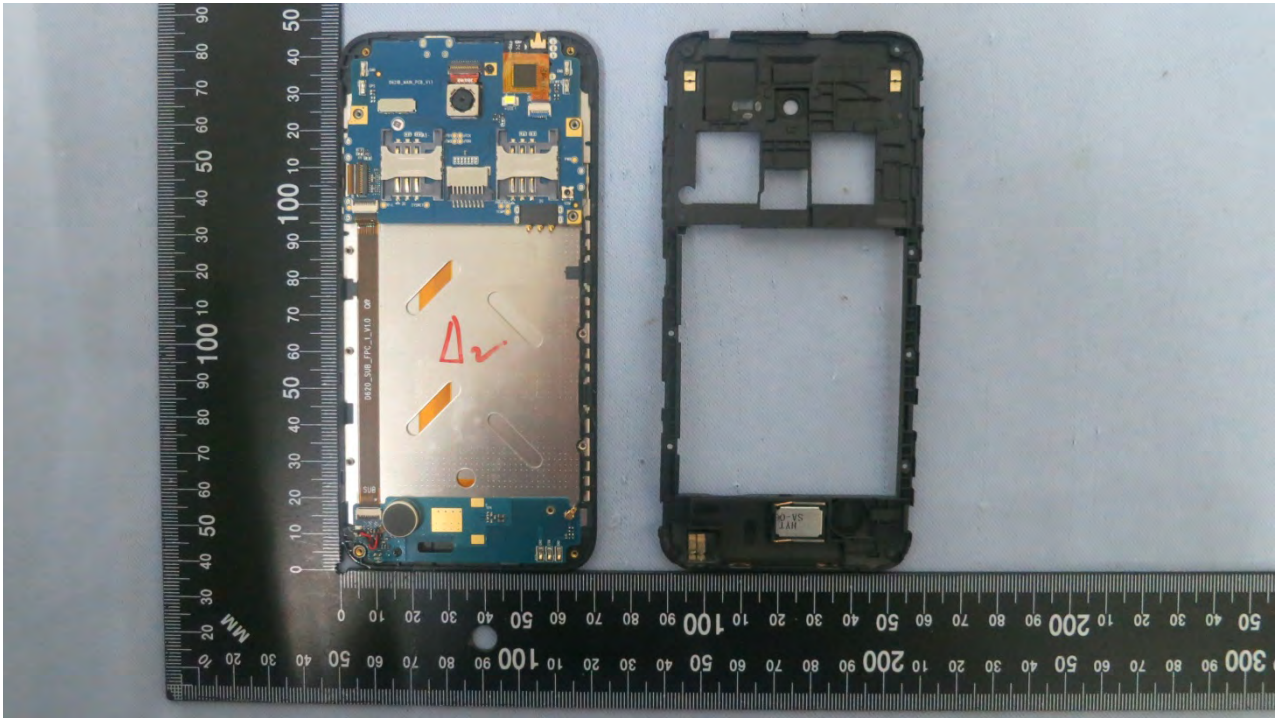

Brand Name: BLU / Model Name: Dash 5.0+